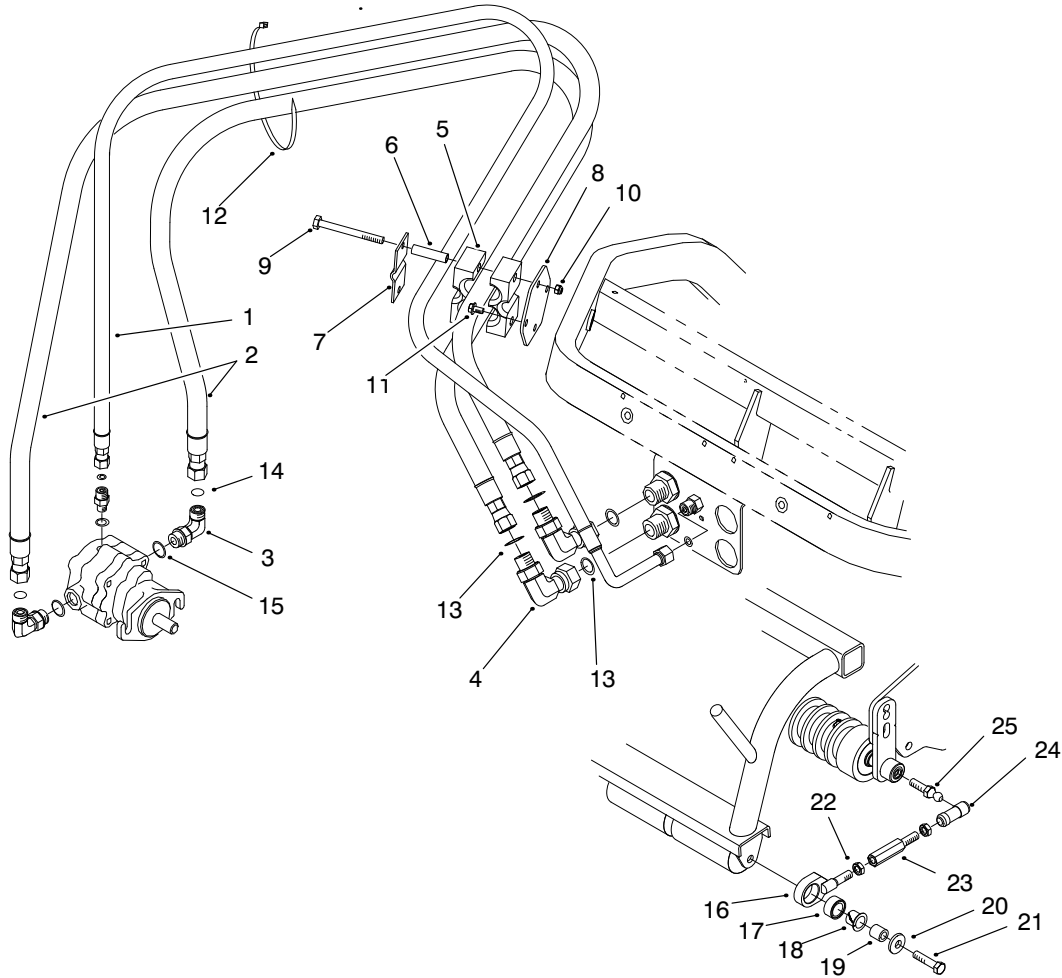

PART NO. 94-8190	<b>PARTS CATALOG</b>
<b>HOSE ADAPTER KIT</b> For Greensmaster® 3200	

T-2458-2

## HOSE ASSEMBLY

Ref. No.	Part No.	Description	No. Used
1	94-9605	Hose Assembly	1
2	94-9606	Hose Assembly	2
3	340-98	Fitting - Hydraulic (Incl. Ref. #14 & 15)	1
4	340-160	Fitting - Hydraulic (Incl. Ref. #13)	2
5	82-8170	Clamp	2
6	93-7960	Spacer	2
7	93-7961	Clamp - Case Drain	1
8	94-8187	Bracket - Hose	1
9	33114-070	Screw - HH	2
10	33024-00	Nut - Lock NI	2
11	32144-14	Screw - HH	2
12	3290-378	Tie - Cable	1

Ref. No.	Part No.	Description	No. Used
13	237-65	O-Ring	4
14	237-30	O-Ring	1
15	237-79	O-Ring	1
16	95-2901	Pull Link	6
17	95-0532	Bushing	6
18	256-292	Bushing - Nylon	6
19	75-5270	Spacer	6
20	3256-4	Washer - Flat	6
21	3211-6	Screw - HH	6
22	3220-3	Nut - Hex. Jam	12
23	88-6870	Extension - Pull Arm	6
24	94-2959	Ball Joint Receiver Asm.	6
25	94-2958	Ballstud	6