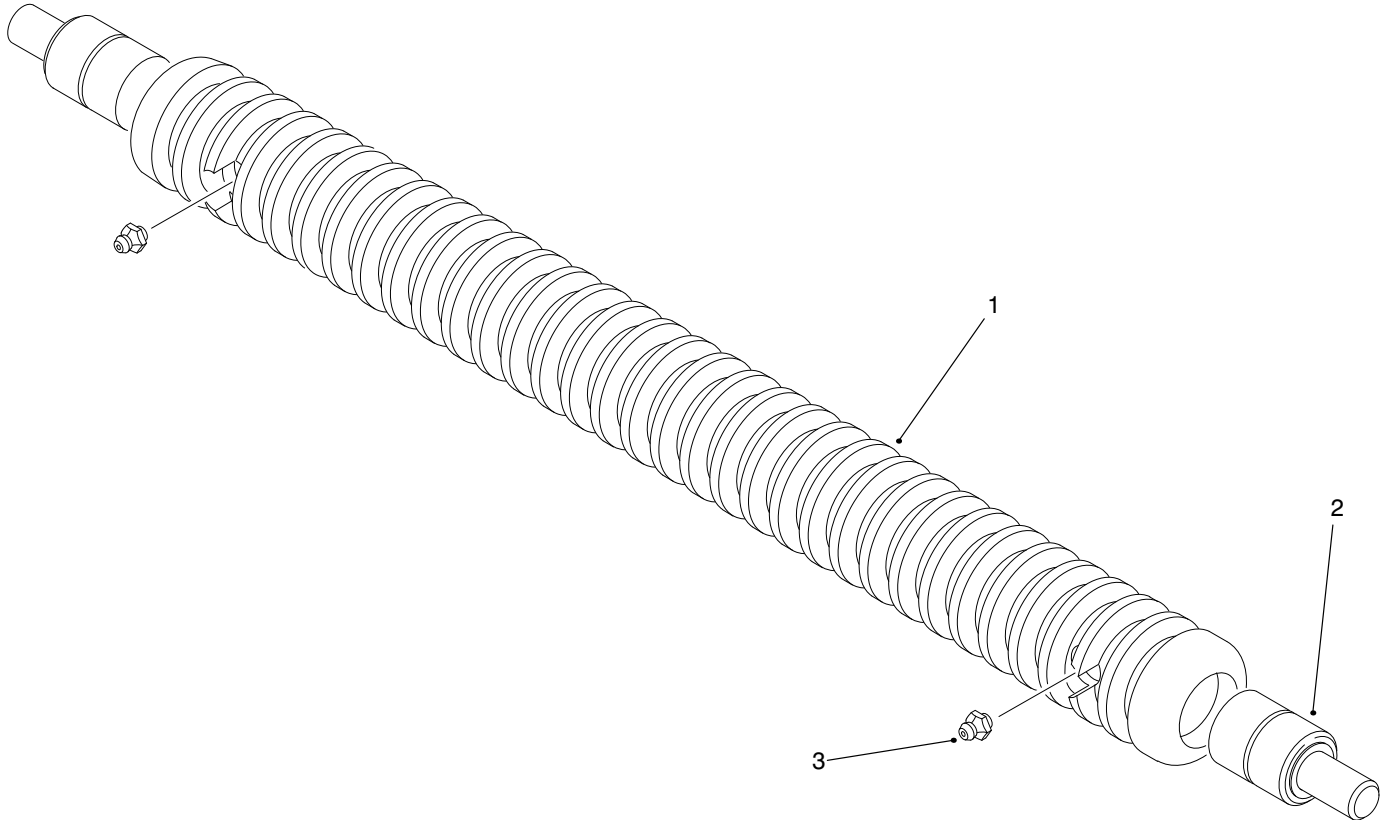

MODEL NO. 04488	PARTS CATALOG
<b>REAR WIEHLE ROLLER GREENSMASTER® 3200</b>	

T-2502

### WIEHLE ROLLER ASSEMBLY

Ref. No.	Part No.	Description	No. Used	Ref. No.	Part No.	Description	No. Used
1	94-8151	Roller - Wiehle	1	*	94-8150	Wiehle Roller Assembly (Incl. Ref. #1-3)	3
2	75-1290	Bearing - Roller	2				
3	302-5	Fitting - Grease	2				