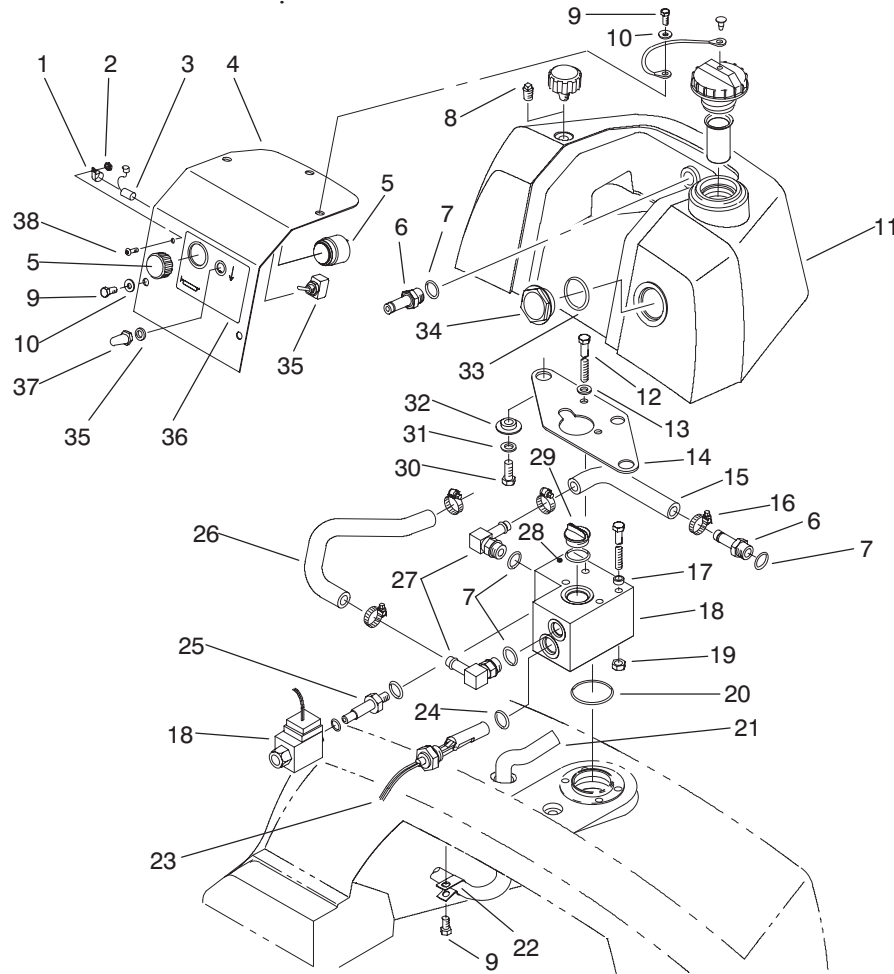

PART NO. 94-4530 **PARTS CATALOG**

LEAK DETECTOR KIT
For Greensmaster 3200/3200D

T-2389

LEAK DETECTOR ASSEMBLY

Ref. No.	Part No.	Description	No. Used
1	2412-39	Clamp	1
2	3296-12	Nut - Lock	1
3	83-2280	Timer - Delay	1
4	93-2435	Plate - Cover	1
5	80-9330	Asm. - Alarm, Audio	1
6	354-121	Fitting - Barb	2
7	237-79	O-Ring	4
8	281-10	Plug - Pipe	1
9	33113-012	Screw - HH	6
10	3256-1	Washer - Flat	5
11	93-2429	Tank - Leak Detection	1
12	33114-090	Screw - HH	4
13	3256-23	Washer - Flat	2
14	94-8165	Plate - Mounting	1
15	93-2434	Hose - Formed, Outlet	1
16	2412-36	Clamp - Hose	4
17	73-3540	Washer - Idler	2
18	93-2430	Asm. - Valve	1
19	33024-00	Nut - Lock	4

Ref. No.	Part No.	Description	No. Used
20	93-2432	O-Ring	1
21	94-1350	Harness - Leak Detector	1
22	2412-41	Clamp-R	1
23	83-1450	Sensor - Oil Level	1
24	237-80	O-Ring	1
25	83-2000	Spool - Valve	1
26	93-2433	Hose - Formed, Inlet	1
27	354-120	Fitting - Barb	2
28	94-8166	O-Ring	1
29	93-7498	Plug	1
30	33115-025	Screw - HH	2
31	63-8410	Washer - Flat	2
32	240-11	Grommet	2
33	237-123	O-Ring	1
34	83-2250	Gauge - Sight	1
35	20-7150	Switch - Toggle	1
36	93-2436	Decal - Leak Detector	1
37	218-473	Boot - Toggle Switch	1
38	3274-39	Screw - HSBH	1