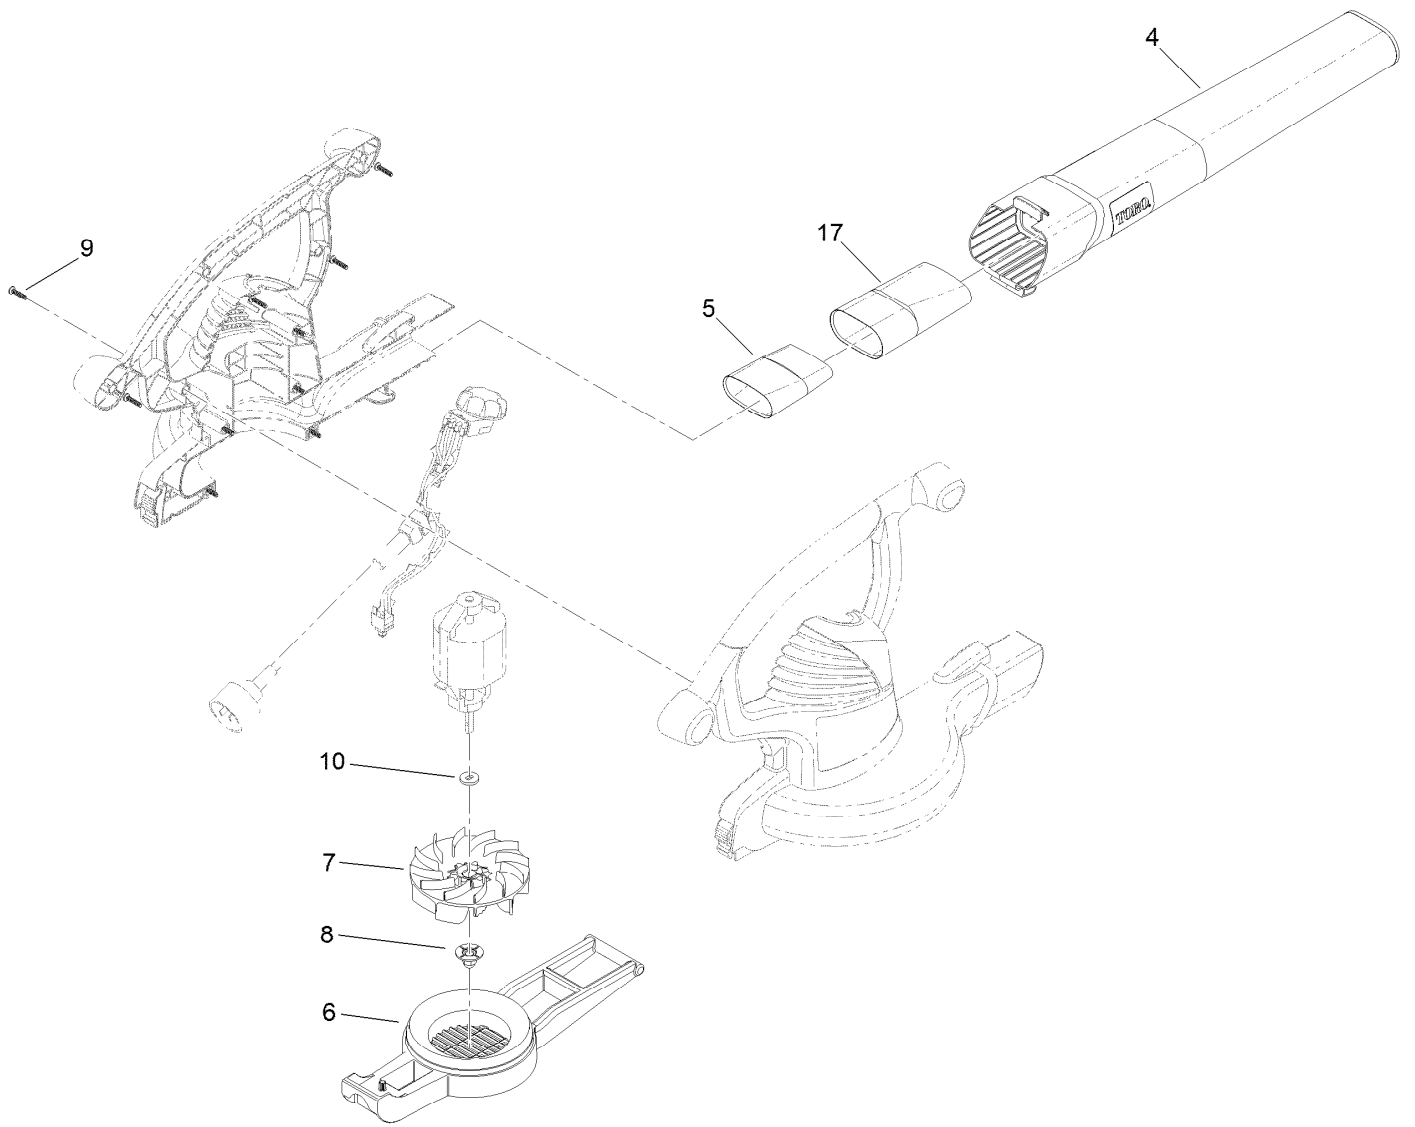

Count on it.

Parts Catalog

Super Blower/Vacuum

Model No. 51602—Serial No. 312000001 and Up

Impeller and Tube Assembly

<i>Ref.</i>	<i>Part Number</i>	<i>Qty.</i>	<i>Description</i>
4	119-9760	1	Tube-Blower
5	119-9762	1	Tube-Insert, Super
6	108-8965	1	Cover-Inlet
7	108-8966	1	Impeller-Plastic
8	114-9015	1	Nut-Impeller
9	94-4496	10	Screw-PPH
10	110-7406	1	Washer-Impeller
17	119-9766	1	Tube-Insert, Hp

Bag and Tube Assembly

<i>Ref.</i>	<i>Part Number</i>	<i>Qty.</i>	<i>Description</i>
1		1	Vac Tube ASM ●■
1:1	108-8969	1	Tube-Vac, Upper
1:2	108-8970	1	Tube-Vac, Lower
2	108-8994	1	Bag ASM

● Not illustrated

■ Not serviced separately

Count on it.