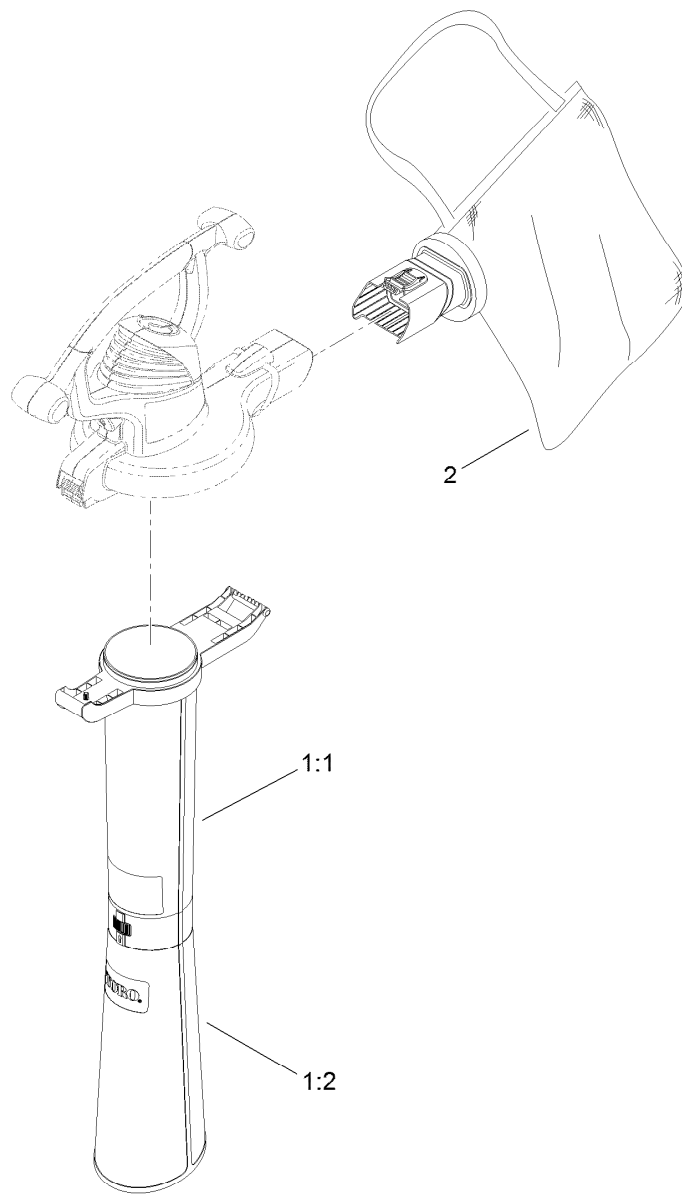

Count on it.

Parts Catalog

Super Blower/Vacuum

Model No. 51602—Serial No. 312000001 and Up

Impeller and Tube Assembly

<i>Ref.</i>	<i>Part Number</i>	<i>Qty.</i>	<i>Description</i>
4	119-9760	1	Tube-Blower
5	119-9762	1	Tube-Insert, Super
6	108-8965	1	Cover-Inlet
7	108-8966	1	Impeller-Plastic
8	114-9015	1	Nut-Impeller
9	94-4496	10	Screw-PPH
10	110-7406	1	Washer-Impeller
17	119-9766	1	Tube-Insert, Hp

Bag and Tube Assembly

<i>Ref.</i>	<i>Part Number</i>	<i>Qty.</i>	<i>Description</i>
1		1	Vac Tube ASM ●■
1:1	108-8969	1	Tube-Vac, Upper
1:2	108-8970	1	Tube-Vac, Lower
2	108-8994	1	Bag ASM

● Not illustrated