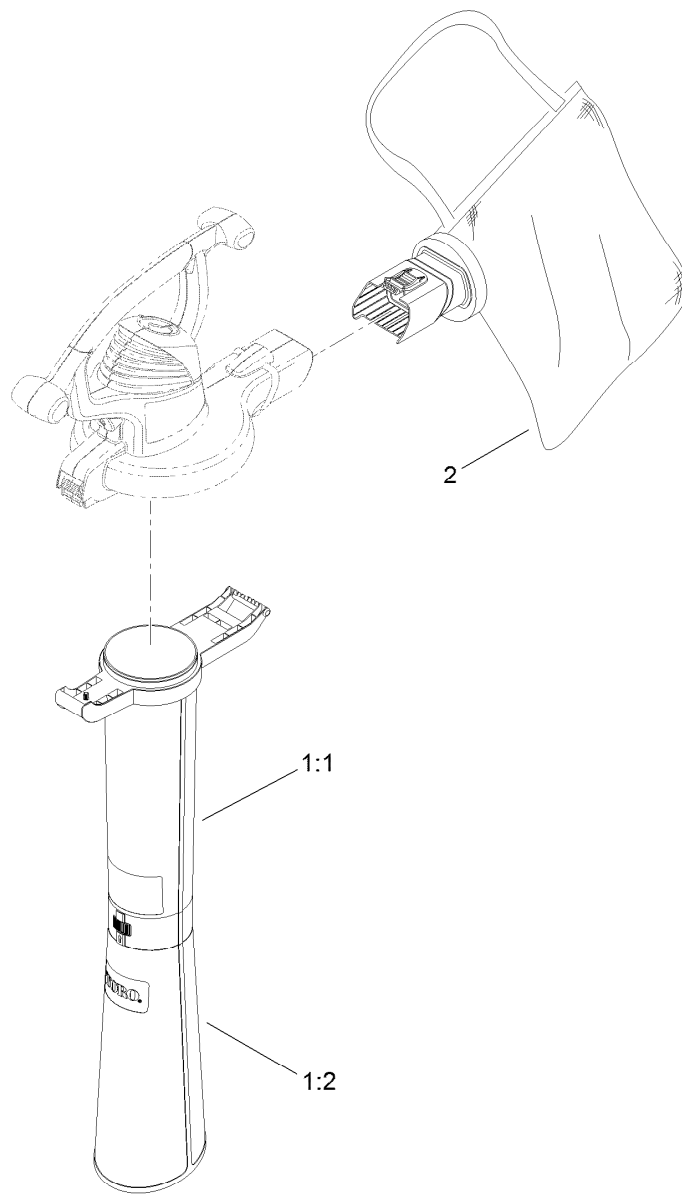

**Count on it.**

**Parts Catalog**

**Rake and Vac™ Blower/Vacuum**

Model No. 51574—Serial No. 312000001 and Up

## Impeller and Tube Assembly

<i>Ref.</i>	<i>Part Number</i>	<i>Qty.</i>	<i>Description</i>
4	108-8963	1	Tube-Blower
5	108-8977	1	Tube-Extension, Super
6	108-8965	1	Cover-Inlet
7	108-8966	1	Impeller-Plastic
8	114-9015	1	Nut-Impeller
9	94-4496	10	Screw-PPH
10	110-7406	1	Washer-Impeller

## Bag and Tube Assembly

<i>Ref.</i>	<i>Part Number</i>	<i>Qty.</i>	<i>Description</i>
1		1	Vac Tube ASM ●■
1:1	108-8969	1	Tube-Vac, Upper
1:2	108-8970	1	Tube-Vac, Lower
2	108-8994	1	Bag ASM

● Not illustrated