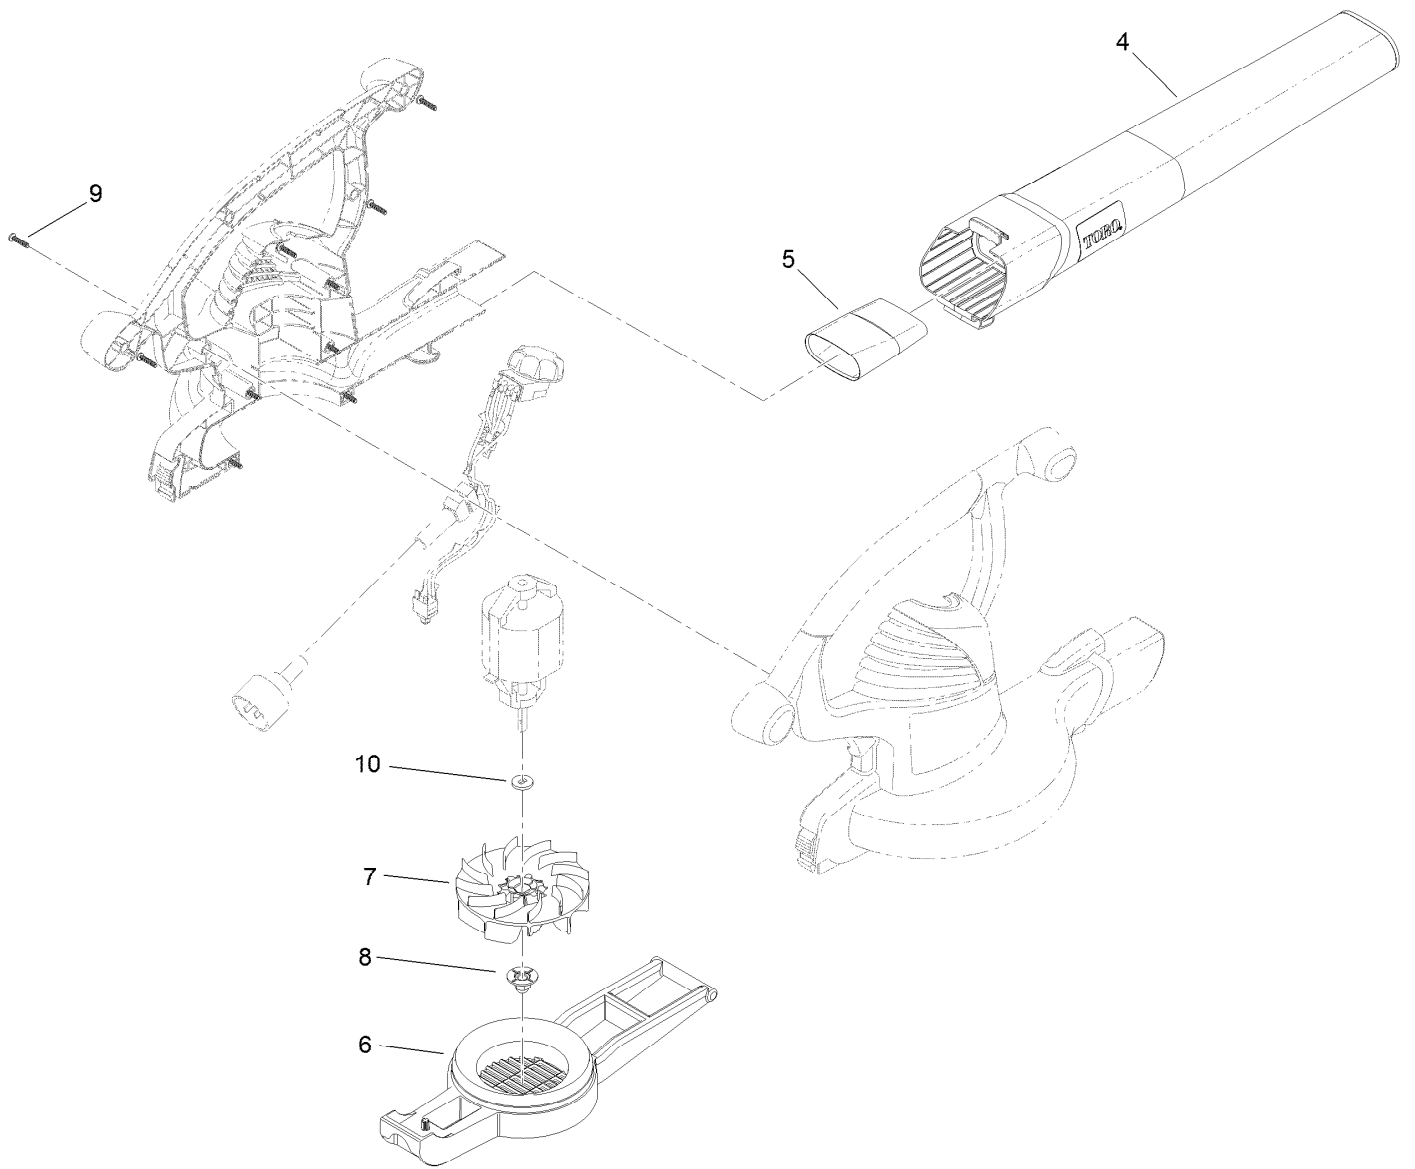

**Count on it.**

**Parts Catalog**

**Rake and Vac™ Blower/Vacuum**

Model No. 51574—Serial No. 312000001 and Up

## Impeller and Tube Assembly

<i>Ref.</i>	<i>Part Number</i>	<i>Qty.</i>	<i>Description</i>
4	108-8963	1	Tube-Blower
5	108-8977	1	Tube-Extension, Super
6	108-8965	1	Cover-Inlet
7	108-8966	1	Impeller-Plastic
8	114-9015	1	Nut-Impeller
9	94-4496	10	Screw-PPH
10	110-7406	1	Washer-Impeller

## Bag and Tube Assembly

<i>Ref.</i>	<i>Part Number</i>	<i>Qty.</i>	<i>Description</i>
1		1	Vac Tube ASM ●■
1:1	108-8969	1	Tube-Vac, Upper
1:2	108-8970	1	Tube-Vac, Lower
2	108-8994	1	Bag ASM

● Not illustrated