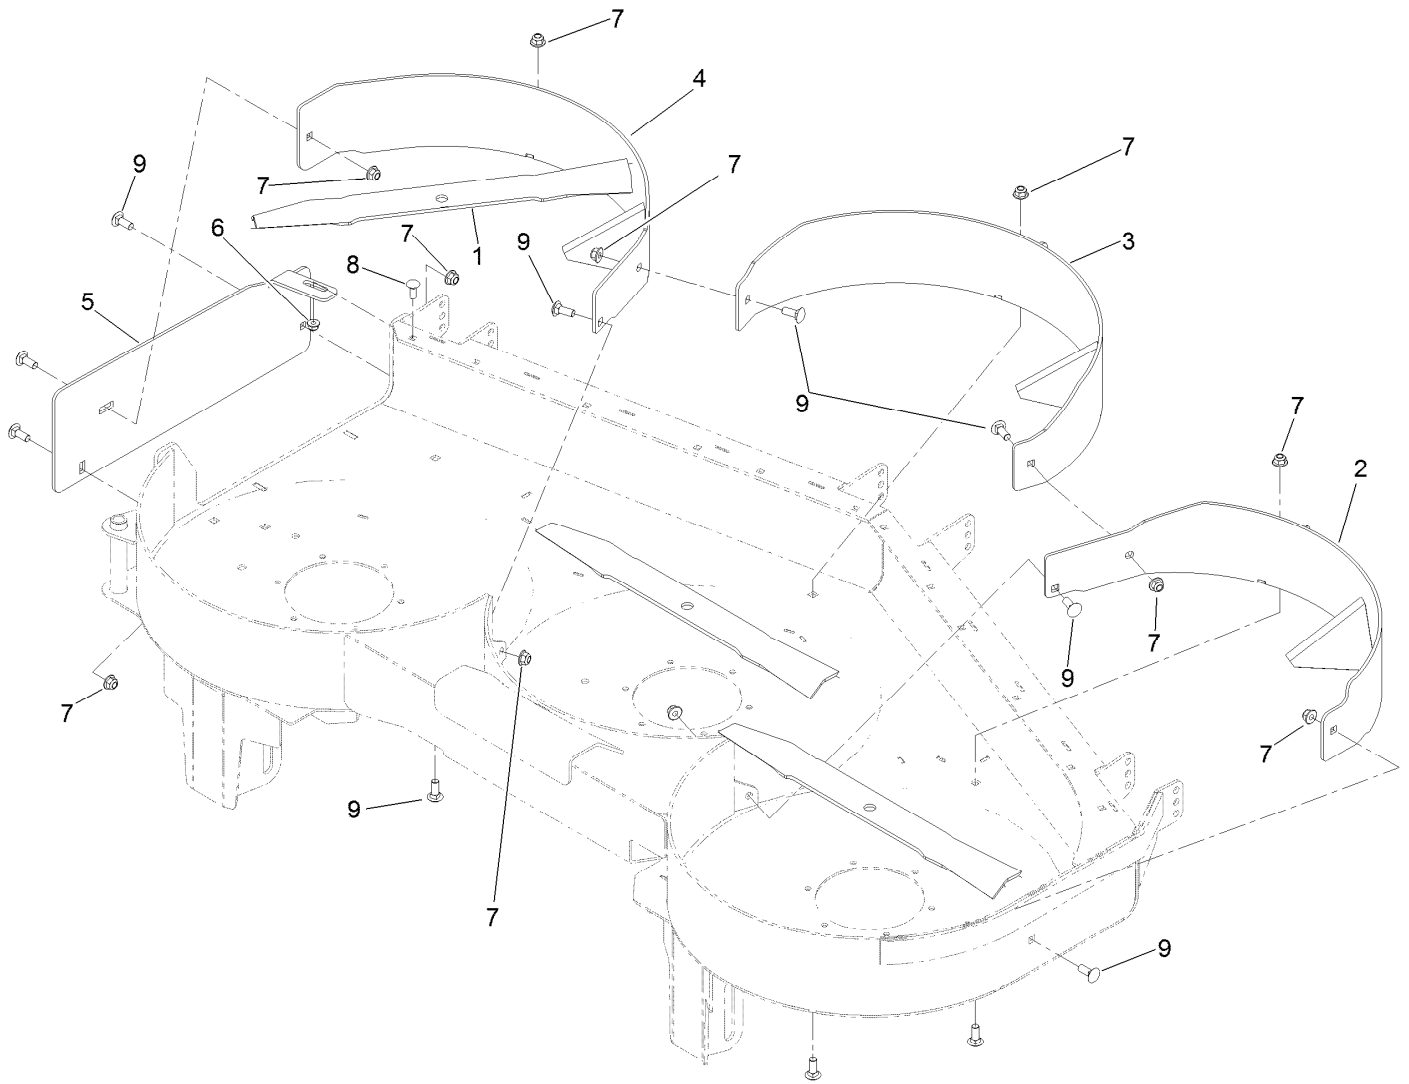

**Count on it.**

**Parts Catalog**

**Recycler® Kit**

**Z Master® Riding Mower with 60in Cutting Unit**

**Model No. 120-2403**

## Recycler Kit No. 120-2403

<b>Ref.</b>	<b>Part Number</b>	<b>Qty.</b>	<b>Description</b>
1	115-5002-03	3	Blade-Mulch, 20.50 Inch
2	120-2492-01	1	LH Baffle ASM
3	120-2493-01	1	Center Baffle ASM
4	120-2494-01	1	RH Baffle ASM
5	120-2404-01	1	Plate-Cover, Discharge
6	104-8300	1	Nut-Flange, NI
7	104-8301	11	Nut-Flange, NI
8	3230-16	1	Screw-CARR
9	3231-2	11	Screw-CARR