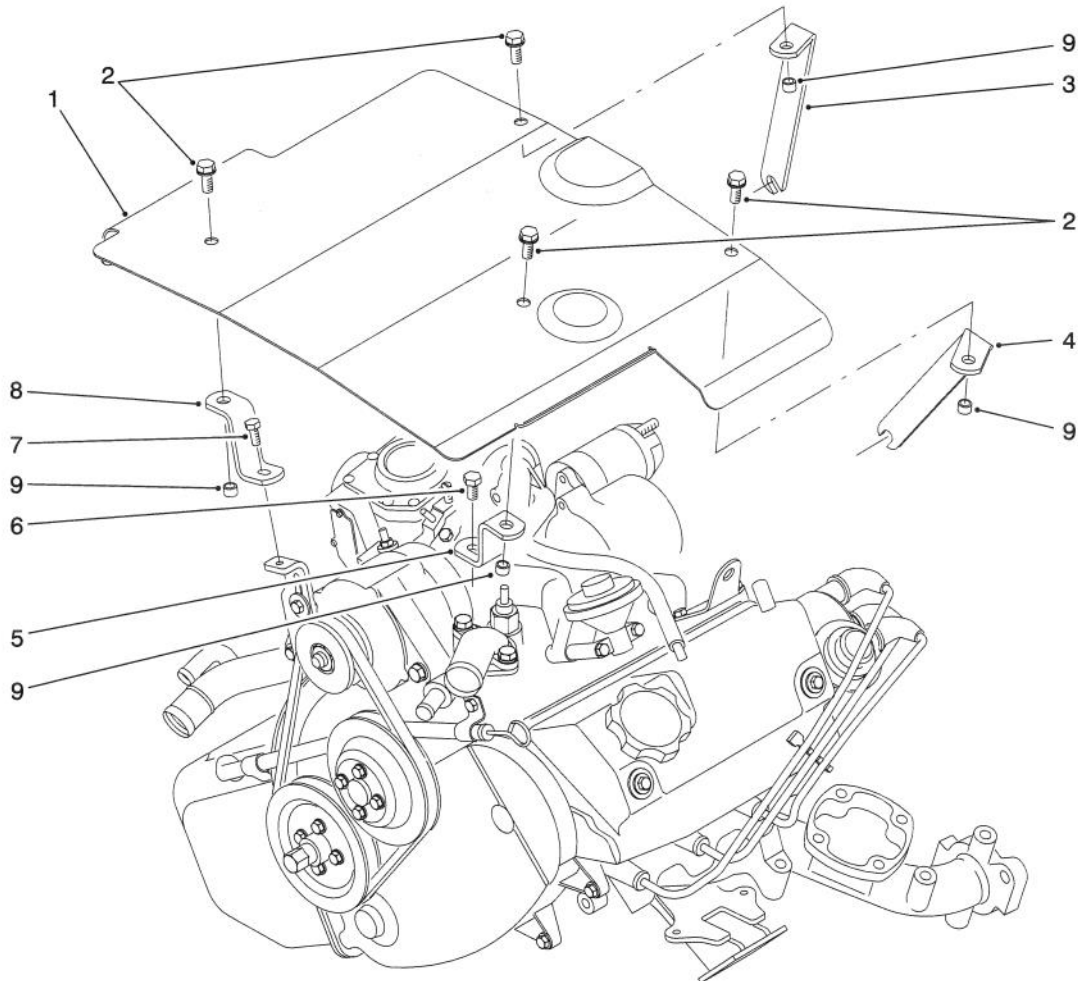

PART NO. 92-1344

PARTS
CATALOG

ENGINE COVER KIT

For Workman 3200

T-1977

ENGINE COVER ASSEMBLY

Ref. No.	Part No.	Description	No. Used
1	92-1345	Cover - Engine	1
2	3234-5	Screw - Hex. Flange Hd.	4
3	93-8956	Rear Brace Assembly RH (Incl. Ref. #9)	1
4	93-8955	Rear Brace Assembly LH (Incl. Ref. #9)	1

Ref. No.	Part No.	Description	No. Used
5	93-8953	Front Brace Assembly LH (Incl. Ref. #9)	1
6	48-7620	Screw - Cap Hex. Hd.	1
7	42-9230	Screw - Cap Hex. Hd.	1
8	93-8954	Front Brace Assembly RH (Incl. Ref. #9)	1
9	32148-8	Insert - Threaded	4