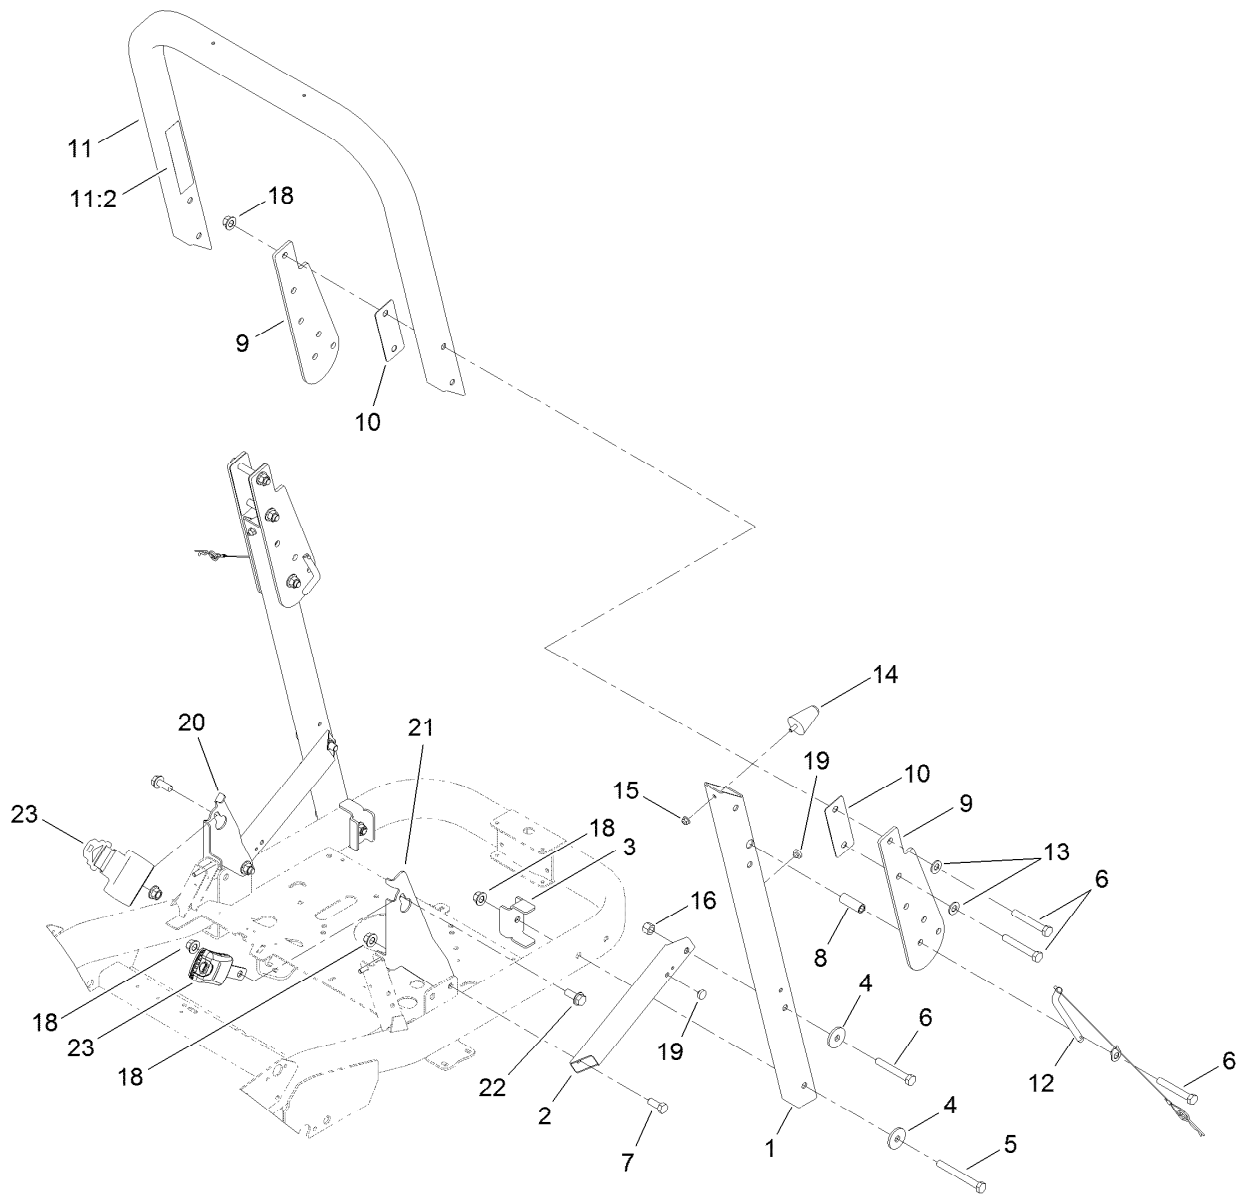

Count on it.

Parts Catalog

Roll-Over Protection System Kit
2011 and Before TITAN ZX Zero-Turn-Radius
Riding Mower

Model No. 121-2984

Roll-Over Protection System Assembly

Ref.	Part Number	Qty.	Description
1	121-2986-03	2	Tube-ROPS, Lower
2	115-4962-03	2	Tube-Support, ROPS
3	115-4963-03	2	Bracket-Reinforcing
4	84-1560	4	Washer-Thrust
5	325-18	2	Screw-HH
6	325-14	8	Screw-HH
7	325-5	2	Screw-HH
8	109-6653	2	Spacer
9	119-8911-03	4	Bracket-Pivot, ROPS
10	119-8926-03	4	Spacer-ROPS
11	119-8991	1	Upper ROPS ASM
11:2	107-3069	1	Decal-Warning, Folding ROPS

Ref.	Part Number	Qty.	Description
12	119-8970	2	Pin-ROPS
13	3256-26	4	Washer-Flat
14	114-1925	2	Bumper-Rubber
15	104-8300	2	Nut-Flange, NI
16	119-8969	2	Nut-Hex
18	99-5107	12	Nut-Lock
19	1-513658	2	Bumper
20	115-5038-03	1	Bracket-Seat Belt
21	115-5060-03	1	Bracket-Seat Belt
22	3234-38	2	Screw-HHF
23	109-9805	1	Seat Belt Kit