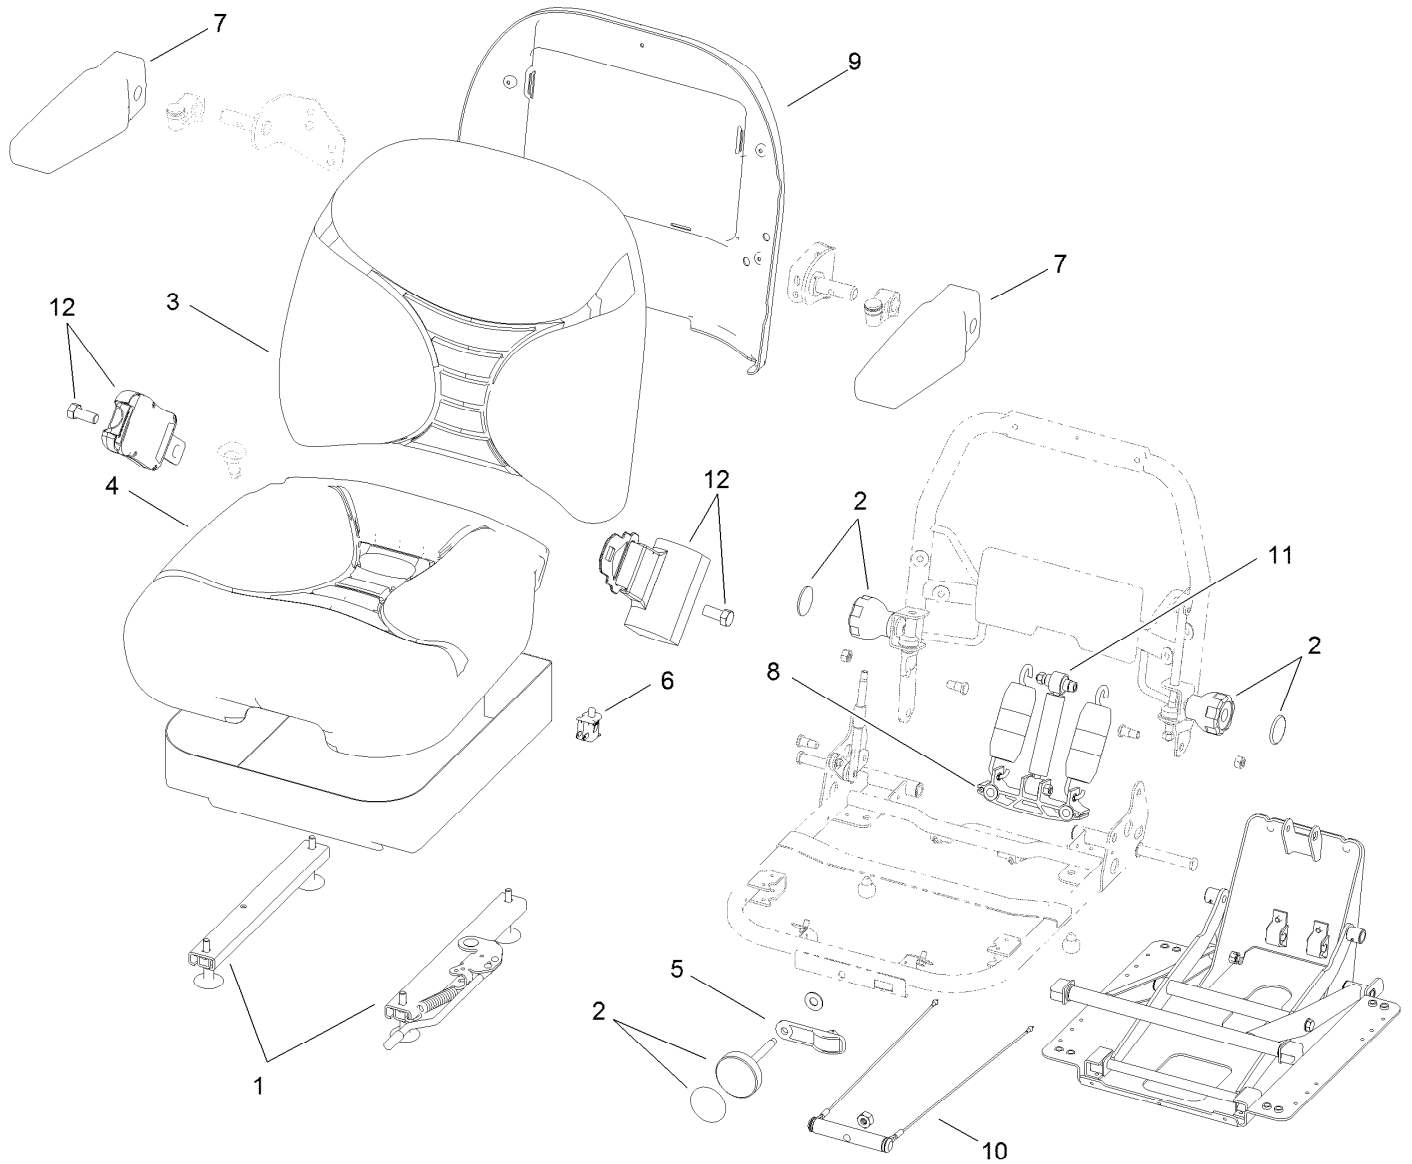

**Count on it.**

**Parts Catalog**

**Deluxe Seat Kit**

**Z Master® G3 Riding Mower**

**Model No. 117-6174**

**Model No. 78540**

Note: Mounting based on seat plate.

## Deluxe Seat Kit No. 117-6174

<i>Ref.</i>	<i>Part Number</i>	<i>Qty.</i>	<i>Description</i>
1	116-3998	1	Suspension Seat ASM
3	99-4693	1	Decal
4	32128-25	4	Nut-HF
5	1-303335	4	Tie-Plastic
6	104-8301	4	Nut-Flange, NI

## Seat Assembly No. 116-3998

<i>Ref.</i>	<i>Part Number</i>	<i>Qty.</i>	<i>Description</i>
1	116-0333	1	Seat Track Kit
2	107-1881	1	Knob Kit
3	107-1882	1	Back Cushion Kit
4	107-1883	1	Bottom Cushion Kit
5	107-1885	1	Weight Indicator Kit
6	82-2190	1	Switch-Bail
7	107-1887	1	Armrest Kit
8	109-3343	1	Spring And Saddle Kit
9	109-3344	1	Back Panel Kit
10	109-3345	1	Weight Adjust Kit
11	116-0998	1	Shock Absorber Kit
12	116-0751	1	Seat Belt Kit (Short)