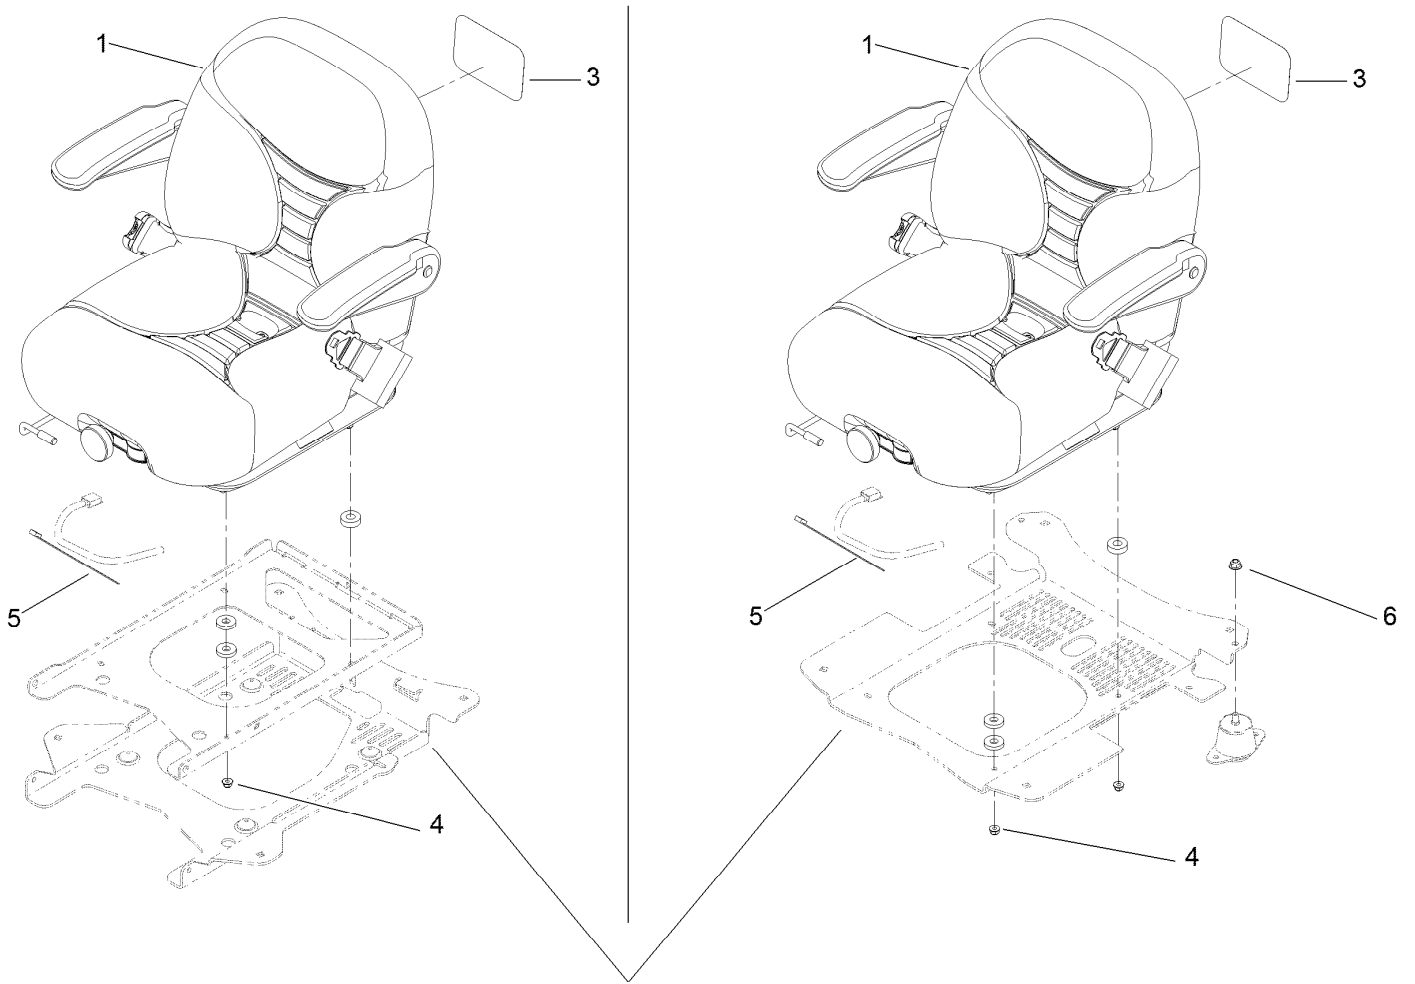

**Count on it.**

**Parts Catalog**

**Deluxe Seat Kit**

**Z Master® G3 Riding Mower**

**Model No. 117-6174**

**Model No. 78540**

Note: Mounting based on seat plate.

## Deluxe Seat Kit No. 117-6174

<i>Ref.</i>	<i>Part Number</i>	<i>Qty.</i>	<i>Description</i>
1	116-3998	1	Suspension Seat ASM
3	99-4693	1	Decal
4	32128-25	4	Nut-HF
5	1-303335	4	Tie-Plastic
6	104-8301	4	Nut-Flange, NI

## Seat Assembly No. 116-3998

<i>Ref.</i>	<i>Part Number</i>	<i>Qty.</i>	<i>Description</i>
1	116-0333	1	Seat Track Kit
2	107-1881	1	Knob Kit
3	107-1882	1	Back Cushion Kit
4	107-1883	1	Bottom Cushion Kit
5	107-1885	1	Weight Indicator Kit
6	82-2190	1	Switch-Bail
7	107-1887	1	Armrest Kit
8	109-3343	1	Spring And Saddle Kit
9	109-3344	1	Back Panel Kit
10	109-3345	1	Weight Adjust Kit
11	116-0998	1	Shock Absorber Kit
12	116-0751	1	Seat Belt Kit (Short)