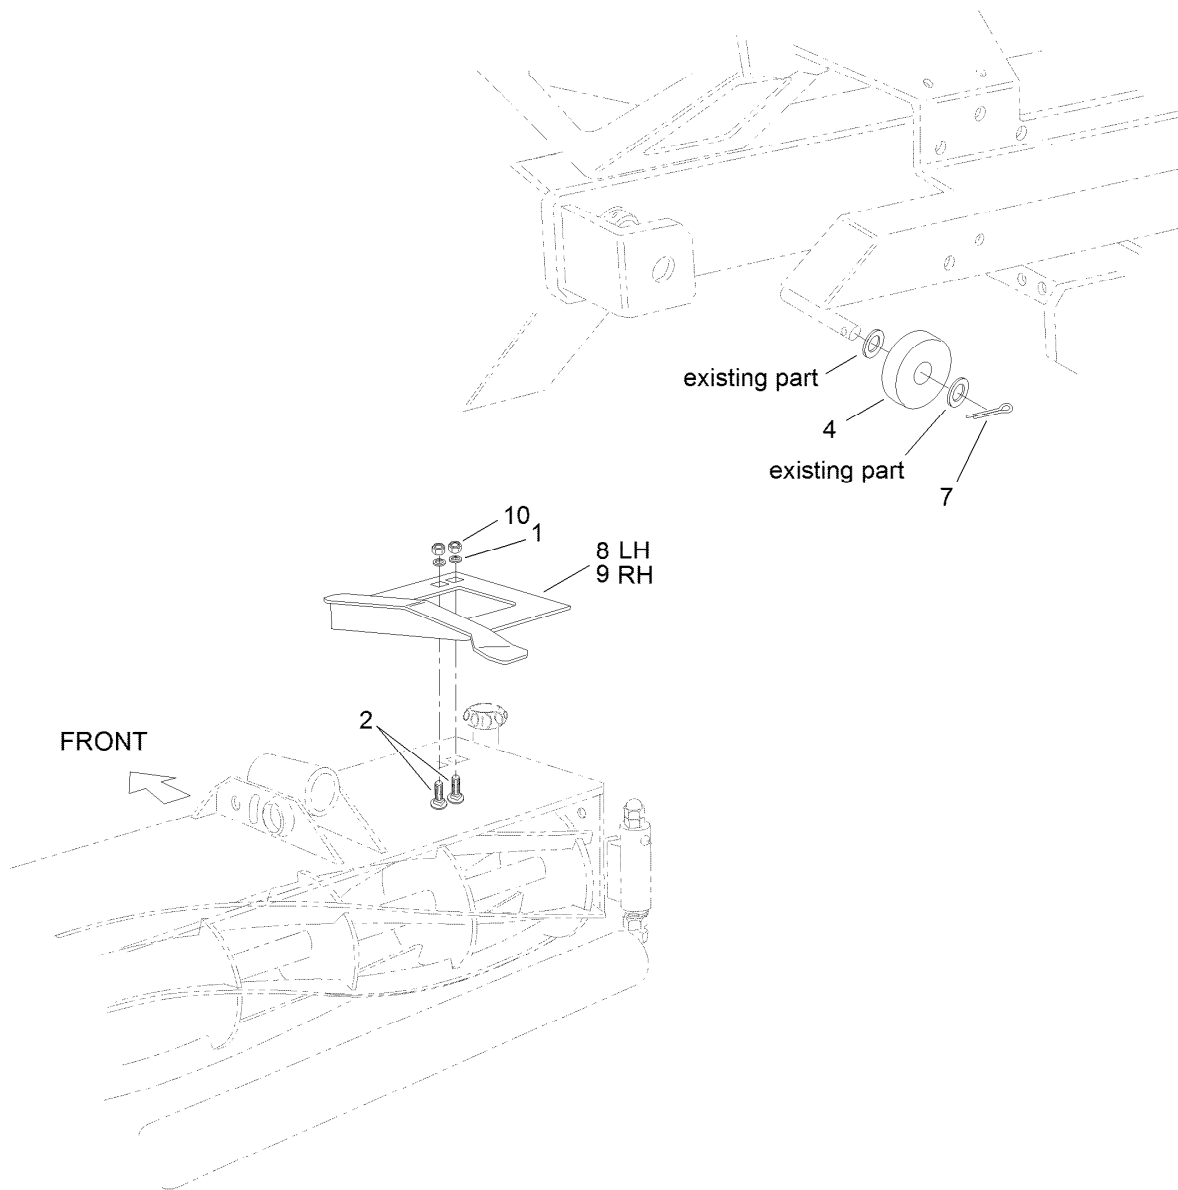

**Count on it.**

**Parts Catalog**

**Fixed Head 200mm (8in) Fitting  
Unit, T4240 Mower**

Model No. 02826

## Fixed Head Fitting Assembly

Ref.	Part Number	Qty.	Description
1	09479	4	Washer
2	15-11-003	4	Bolt-CARR
4	61-01-222	2	Roller
7	74-11-002	2	Pin-Split
8	953416W	1	Bracket-200Mm (8"), Wing Head Stop LH
9	953417W	1	Bracket-200Mm (8"), Wing Head Stop RH ●
10	ZNN1J000U	4	Nut-Hex, Nyloc