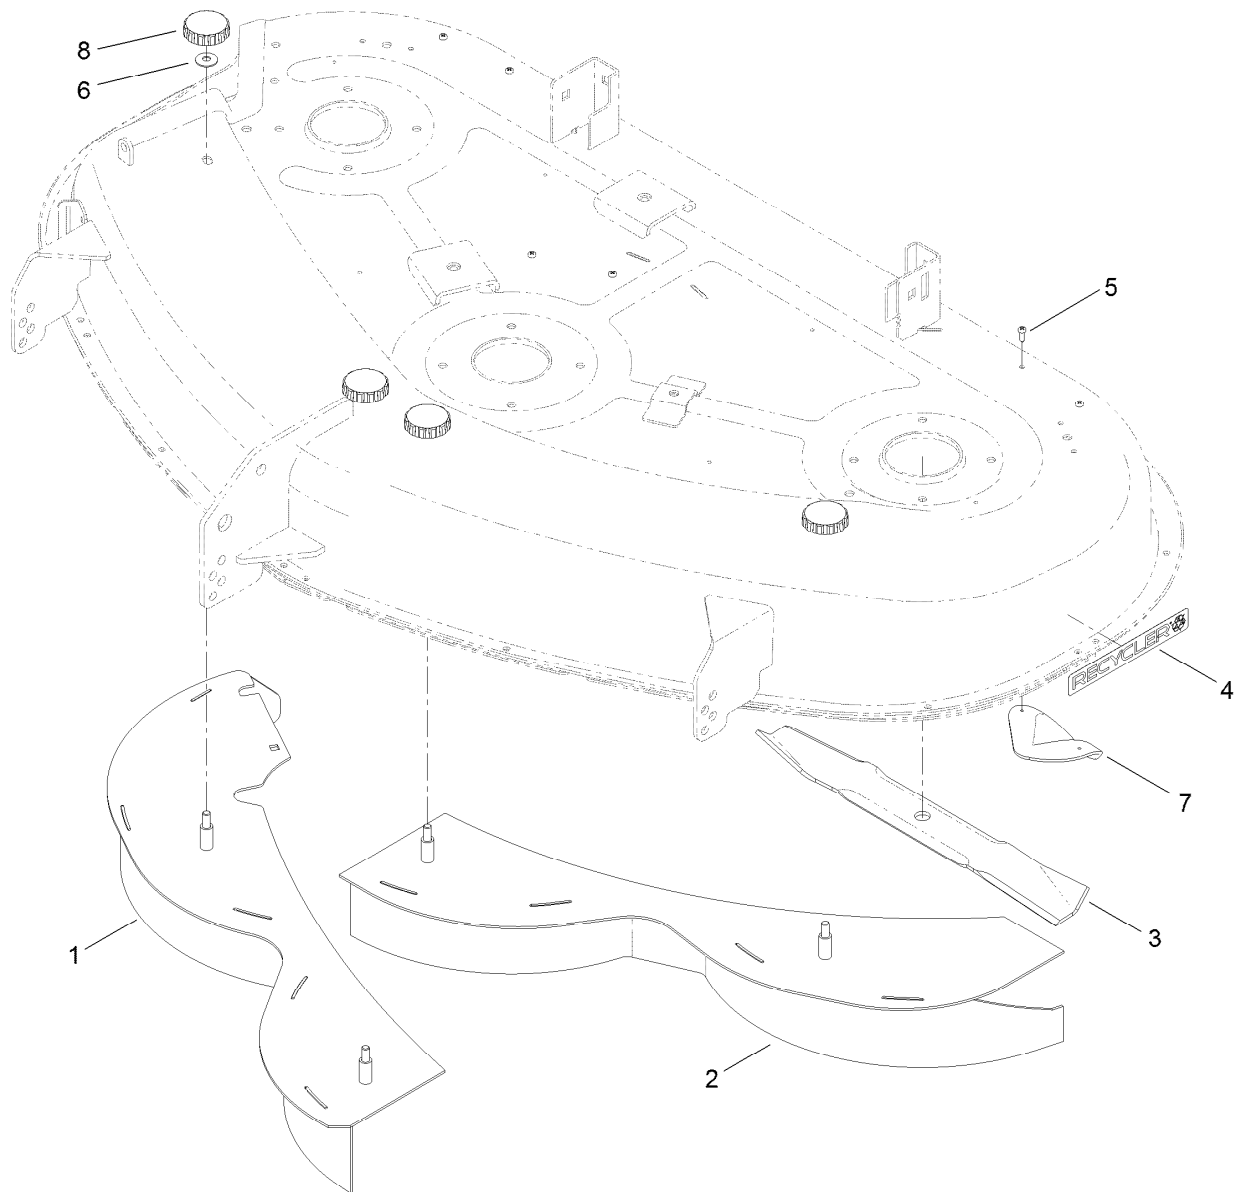

**Count on it.**

**Parts Catalog**

**50in Recycler® Kit**  
**2007 and After Riding Mower**  
**Model No. 79019**

## 50 Inch Deck Recycler Kit Assembly

<i>Ref.</i>	<i>Part Number</i>	<i>Qty.</i>	<i>Description</i>
1	112-4010-03	1	RH Baffle ASM
2	112-4011-03	1	LH Baffle ASM
3	115-5062-03	3	Blade-Mulch, 17.50 Inch
4	119-2368	1	Decal-Recycler
5	32144-111	6	Screw-PPH
6	3290-456	4	Washer-Belleville
7	76-2160	3	Plate-Kicker
8	94-5583	4	Knob