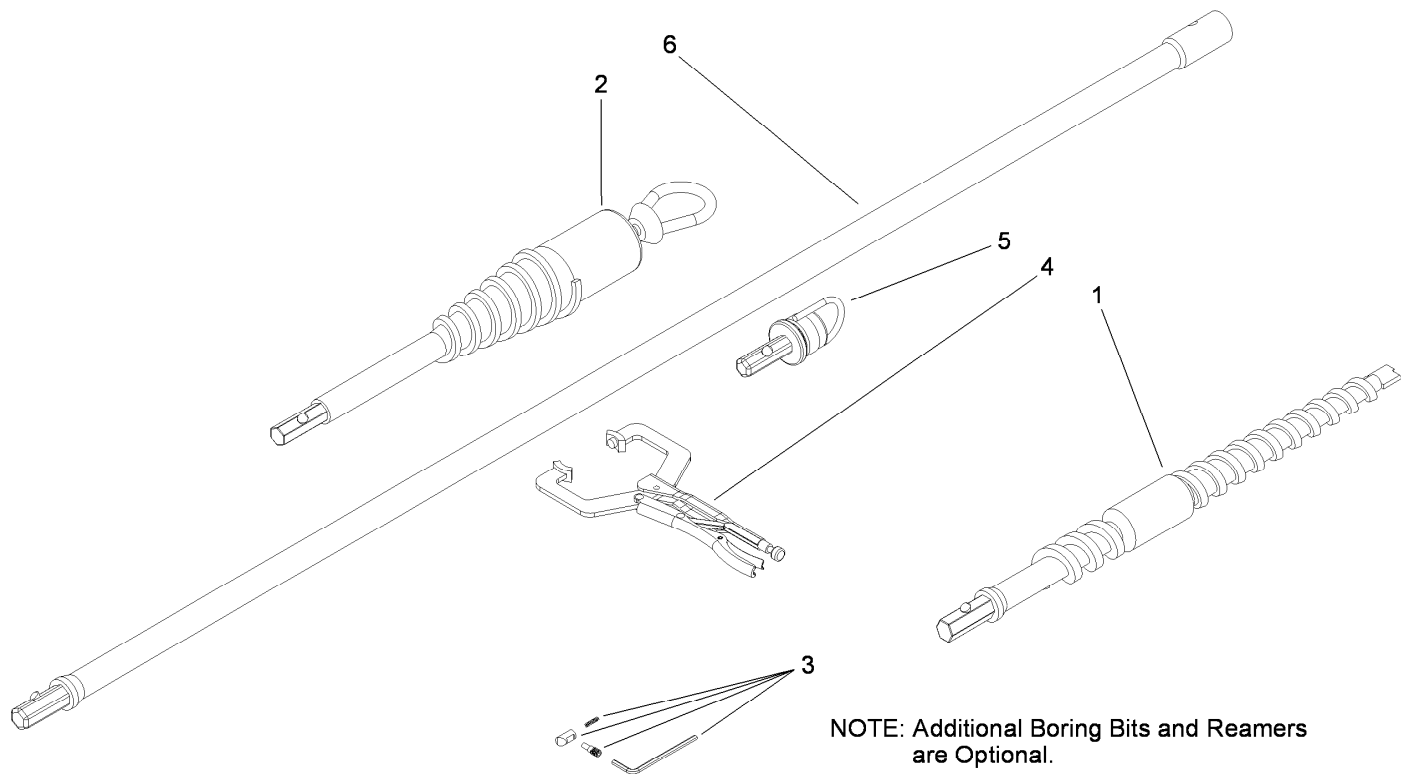

Count on it.

Parts Catalog

Rod and Reamer
Compact Utility Loader
Model No. 22421

Rod and Reamer Assembly

Ref.	Part Number	Qty.	Description
1	100-4752	1	Bit-Boring, 1-1/4 Inch ●■
1	100-4753	1	Bit-Boring, 1-7/16 Inch ●■
1	100-4754	1	Bit-Boring, 2 Inch ●■
1	100-4755	1	Bit-Boring, 2-1/2 Inch ●■
1	98-8273	1	Bit-Boring, 1-3/4 Inch
2	100-4756	1	Reamer-2 Inch ●■
2	100-4757	1	Reamer, 2-7/8 Inch ●■
2	100-4758	1	Reamer, 3-1/4 Inch ●■
2	100-4759	1	Reamer, 3-1/2 Inch ●■
2	100-4760	1	Reamer, 4-1/2 Inch ●■
2	98-8274	1	Reamer, 2-1/2 Inch
3	98-8275	1	Repair Kit
4	98-8276	1	Tool-Uncoupling
5	98-8277	1	Shank-Swivel
6	98-8278	4	Rod-Drill, 60 Inch

● Not illustrated

■ Optional Equipment

Attachments and Accessories

For 22421 Rod and Reamer, Compact Utility Loader

Product Name	Model/Part
Bit-Boring, 1-1/4 Inch	100-4752
Bit-Boring, 1-7/16 Inch	100-4753
Bit-Boring, 2 Inch	100-4754
Bit-Boring, 2-1/2 Inch	100-4755
Reamer-2 Inch	100-4756
Reamer, 2-7/8 Inch	100-4757
Reamer, 3-1/4 Inch	100-4758
Reamer, 3-1/2 Inch	100-4759
Reamer, 4-1/2 Inch	100-4760