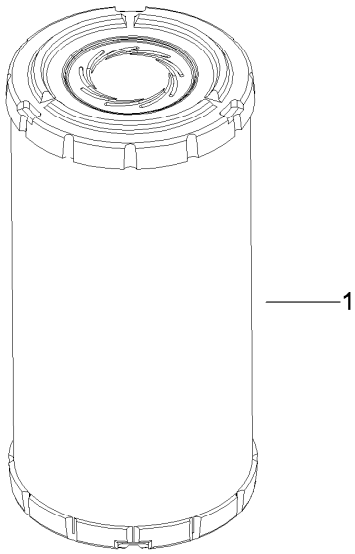

Count on it.

Parts Catalog

MVP Filter Kit
Sand Pro® Traction Unit
Model No. 30035

MVP Filter Kit

<i>Ref.</i>	<i>Part Number</i>	<i>Qty.</i>	<i>Description</i>
1	108-3811	2	Filter-Air
2	107-7817	9	Filter-Oil
3	54-0110	2	Filter-Oil, Transmission
4	112-7736	1	Label-Mvp