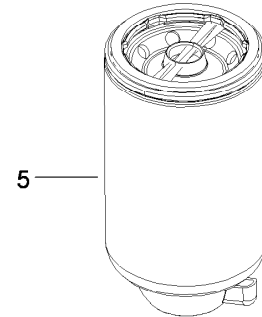

Count on it.

Parts Catalog

MVP Filter Kit

Reelmaster® 5210 Series Traction Unit

Model No. 30054

MVP Filter Kit

<i>Ref.</i>	<i>Part Number</i>	<i>Qty.</i>	<i>Description</i>
1	108-3810	1	Filter-Air
2	108-3841	3	Filter-Oil
3	94-2621	1	Element-Filter
4	86-3010	1	Filter-Oil
5	110-9049	1	Filter-Spin On
6	115-3679	1	Label-Mvp