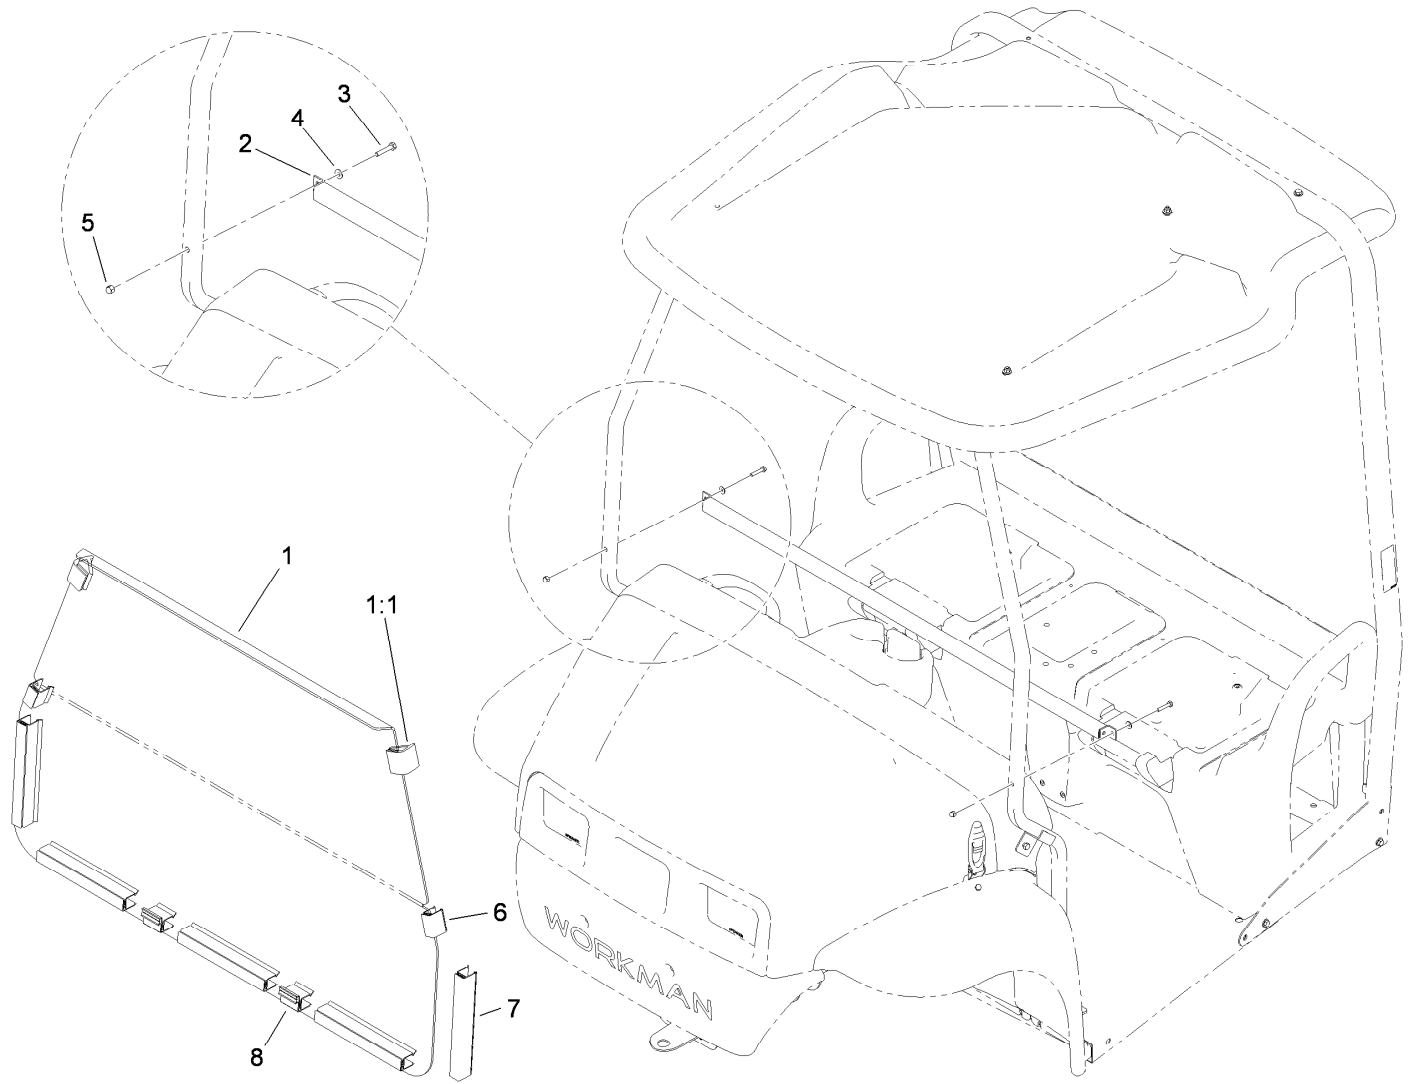

Count on it.

Parts Catalog

Folding Windshield Kit

Workman® MD/MDX/MDE Utility Vehicle

Model No. 07326

Folding Windshield Kit Assembly

<i>Ref.</i>	<i>Part Number</i>	<i>Qty.</i>	<i>Description</i>
1	115-7628	1	Folding Windshield ASM
1:1	104-6728	2	Rubber Clip Holding Kit
2	104-6619	1	Tube-Windshield
3	321-13	2	Screw-HH
4	3256-1	2	Washer-Flat
5	119-9500	2	Nut-Lock, Hex Cap
6	104-6727	2	Clip-Snap-On, 2 Inch
7	104-6726	5	Clip-Snap-On
8	104-6729	2	Receiver-Clip