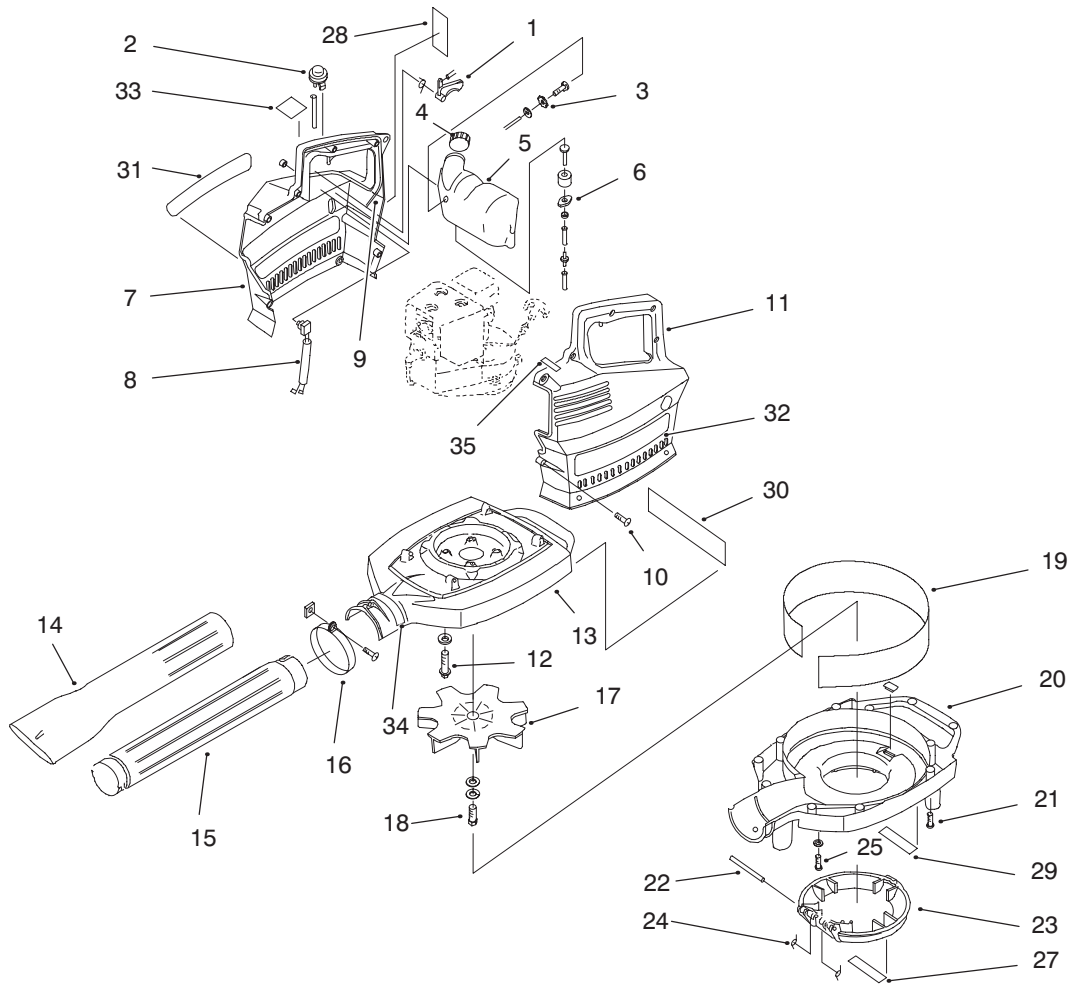

MODEL NO. 62901-6900001 & UP	<b>PARTS CATALOG</b>
<b>GAS BLOWER/VAC</b>	

C-2527

### VACUUM ASSEMBLY

Ref. No.	Part No.	Description	No. Used
1	181553	Vacuum Tube Adapter	1
2	180712	Upper Vacuum Tube and Adapter	1
3	180467	Lower Vacuum Tube	1
4	180489	Elbow	1

Ref. No.	Part No.	Description	No. Used
5	612930	Clamp	1
6	180490	Vacuum Bag Asm. (Incl. Ref. #3 and 4)	1
7	5829	Decal - Warning	1

## BLOWER ASSEMBLY

Ref. No.	Part No.	Description	No. Used
1	683400	Trigger Asm.	1
2	147351	Primer Bulb and Hose Asm.	1
3	181168	Return Line Asm.	1
4	180000	Fuel Cap Asm.	1
5	147350	Complete Fuel Tank Asm. (Incl. Ref. #3, 4 and 6)	1
6	183398	Fuel Line Asm.	1
7	181508	R.H. Engine Cover	1
8	180450	Switch and Lead Asm.	1
9	181513	Throttle Wire & Housing Asm.	1
10	181345	Mounting Screw	12
11	181509	L.H. Engine Cover	1
12	180058	Mounting Screw Asm.	1
13	180478	Upper Blower Housing	1
14	180469	Blower Tube W/Nozzle	1
15	180480	Blower Tube	1
16	180481	Clamp Asm.	1
17	147353	Impeller	1

Ref. No.	Part No.	Description	No. Used
18	181514	Mounting Bolt Asm.	1
19	181586	Impact Shield	1
20	180487	Lower Blower Housing	1
21	181345	Mounting Screw	12
22	181516	Hinge Shaft	1
23	181523	Intake Cover	1
24	147051	Spring Set	1
25	181515	Mounting Screw Asm.	1
27	5825	Decal - Warning	1
28	4474	Decal - 69 DBA ANSI	1
29	5828	Decal - Push Tab	1
30	92-3334	Decal - Fuel & Oil Mix	1
31	6404	Decal - Toro R.H.	1
32	6406	Decal - Toro L.H.	1
33	92-3331	Decal - Prime	1
34	92-3328	Decal - Safety Symbol	1
35	92-3332	Decal - Warning	1
*	682075	Shoulder Strap	1