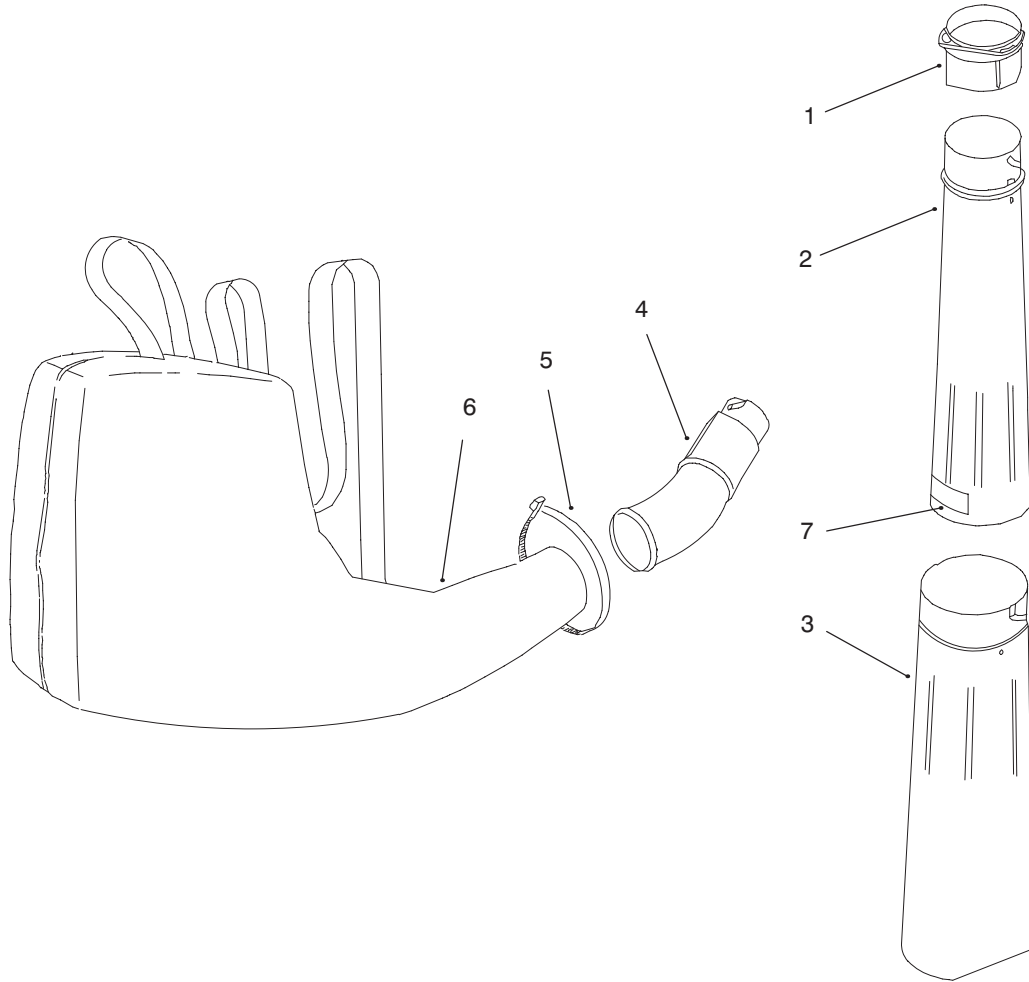

MODEL NO. 62901-6900001 & UP	PARTS CATALOG
GAS BLOWER/VAC	

C-2527

VACUUM ASSEMBLY

Ref. No.	Part No.	Description	No. Used
1	181553	Vacuum Tube Adapter	1
2	180712	Upper Vacuum Tube and Adapter	1
3	180467	Lower Vacuum Tube	1
4	180489	Elbow	1

Ref. No.	Part No.	Description	No. Used
5	612930	Clamp	1
6	180490	Vacuum Bag Asm. (Incl. Ref. #3 and 4)	1
7	5829	Decal - Warning	1