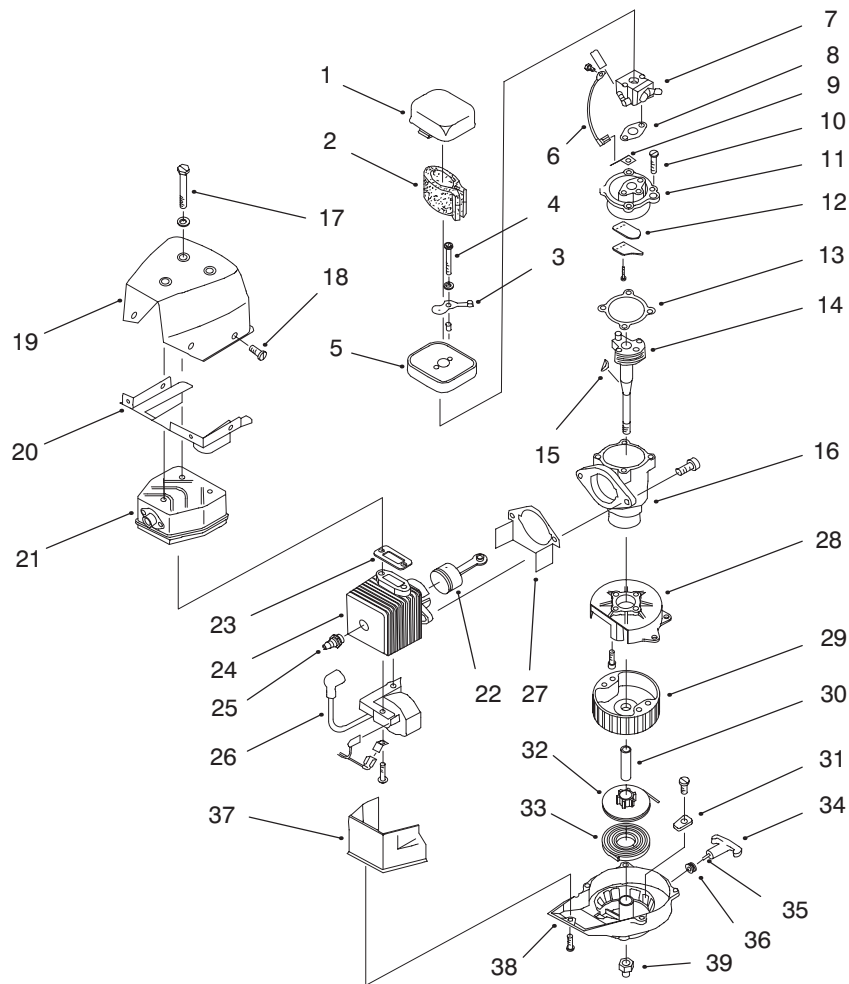

C-2529

ENGINE ASSEMBLY

Ref. No.	Part No.	Description	No. Used	Ref. No.	Part No.	Description	No. Used
1	683378	Air Cleaner Cover Asm.	1	26	683390	Module Asm.	1
2	612111	Air Cleaner Filter	1	27	181519	Cylinder Gasket	1
3	683380	Choke Lever Asm.	1	28	153520	Shroud Asm.	1
4	180351	Mounting Bolt Asm.	2	29	180929	Flywheel Asm.	1
5	181512	Air Cleaner Base	1	30	181525	Spacer	1
6	180360	Wire Lead	1	31	682546	Pulley Retainer Asm.	1
7	180527	Carburetor	1	32	683856	Recoil Pulley Asm.	1
8	610675	Carburetor Gasket	1	33	613102	Recoil Spring	1
9	611063	Ground Tab	1	34	610300	Pull Handle	1
10	683384	Reed Plate Mounting Screw	4	35	613103	Rope	1
11	684757	Complete Reed Plate Asm.	1	36	611061	Rope Guide	1
12	147611	Reed Asm.	1	37	181585	Shroud Extension	1
13	612115	Reed Plate Gasket	1	38	683600	Starter Housing Asm.	1
14	181510	Crank Shaft Asm.	1	39	181524	Crankshaft Extension	1
15	610676	Flywheel Key	1	*	180530	Piston Ring	1
16	181511	Crankcase Service Asm. (Incl. Ref. #10,13-16)	1	*	181520	Engine Gasket Kit	1
17	147575	Muffler Mounting Bolt	3	*	153308	Carb. Repair Kit (Walbro)	1
18	181517	Mounting Screw Asm.	4	*	180090	Carb. Repair Kit (Zama)	1
19	181522	Upper Heat Shield	1	*	181069	Gasket Repair Kit (Walbro)	1
20	181518	Lower Heat Shield	1	*	180091	Gasket Repair Kit (Zama)	1
21	181521	Muffler Asm.	1	*	682048	Throttle Adj. Asm. (Walbro)	1
22	684449	Piston and Rod Asm.	1	*	180092	Throttle Adj. Asm. (Zama)	1
23	610672	Exhaust Gasket	1	*	180986	Carb. Limiter Set (Walbro)	1
24	180063	Cylinder Asm.	1	*	181562	Carb. Limiter Set (Zama)	1
25	610311	Spark Plug	1	*	610309	Crankcase Seal	1

*Not Illustrated