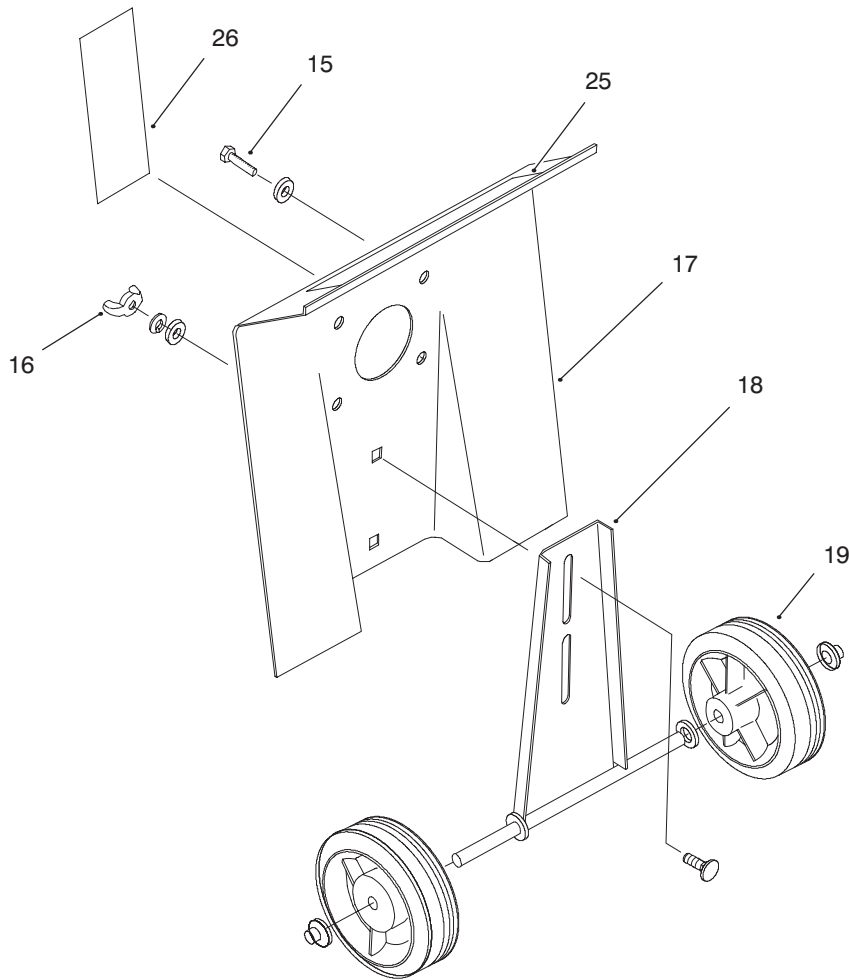

C-2523

WHEEL & GUARD ASSEMBLY

Ref. No.	Part No.	Description	No. Used
15	181579	Guard Mounting Hardware	4
16	147467	Wheel Bracket Mounting Hardware	2
17	181505	Guard	1

Ref. No.	Part No.	Description	No. Used
18	181506	Wheel Bracket Asm.	1
19	147469	Wheel Asm.	2
25	92-3340	Decal - Tine Guard	1
26	92-3333	Decal - Tiller Safety Symbol	1