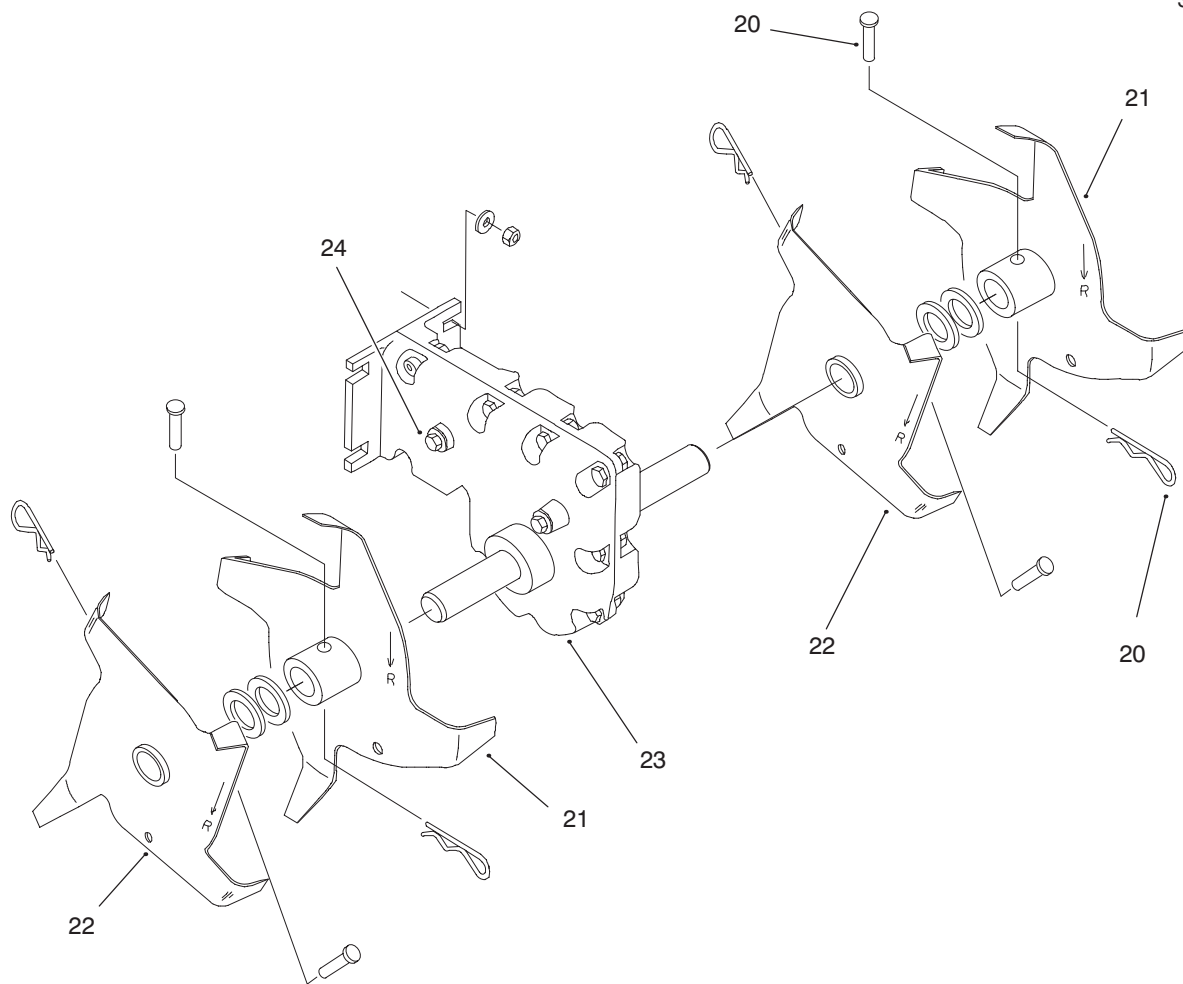

## HANDLE ASSEMBLY

Ref. No.	Part No.	Description	No. Used
1	181573	Throttle Asm.	1
2	612831	Grip	2
3	612021	Tube Closure	2
4	180943	Handle Bar	1
5	181503	Clamp Asm.	2
6	147501	Engine Bracket Mounting Hardware	2
7	181574	Engine Mount Bracket, R.H.	1

Ref. No.	Part No.	Description	No. Used
8	181504	Engine Mount Bracket, L.H.	1
9	682035	Switch Asm.	1
10	683295	Handle Bracket Asm.	1
11	181575	Grip	1
12	181576	Drive Shaft Housing Asm.	1
13	181577	Flexible Drive Shaft	1
14	181578	Retainer Sleeve	1
28	92-3328	Decal - Safety Symbols	1

## WHEEL & GUARD ASSEMBLY

Ref. No.	Part No.	Description	No. Used
15	181579	Guard Mounting Hardware	4
16	147467	Wheel Bracket Mounting Hardware	2
17	181505	Guard	1

Ref. No.	Part No.	Description	No. Used
18	181506	Wheel Bracket Asm.	1
19	147469	Wheel Asm.	2
25	92-3340	Decal - Tine Guard	1
26	92-3333	Decal - Tiller Safety Symbol	1

### TINE ASSEMBLY

Ref. No.	Part No.	Description	No. Used	Ref. No.	Part No.	Description	No. Used
20	147473	Tine Fastener Asm.	4	22	147472	Tine Asm. (Left Inner, Right Outer)	2
21	147471	Tine Asm. (Left Outer, Right Inner)	2	23	147474	Gear Box Asm.	1
				24	180288	Retainer Bolt Sleeve Asm.	1