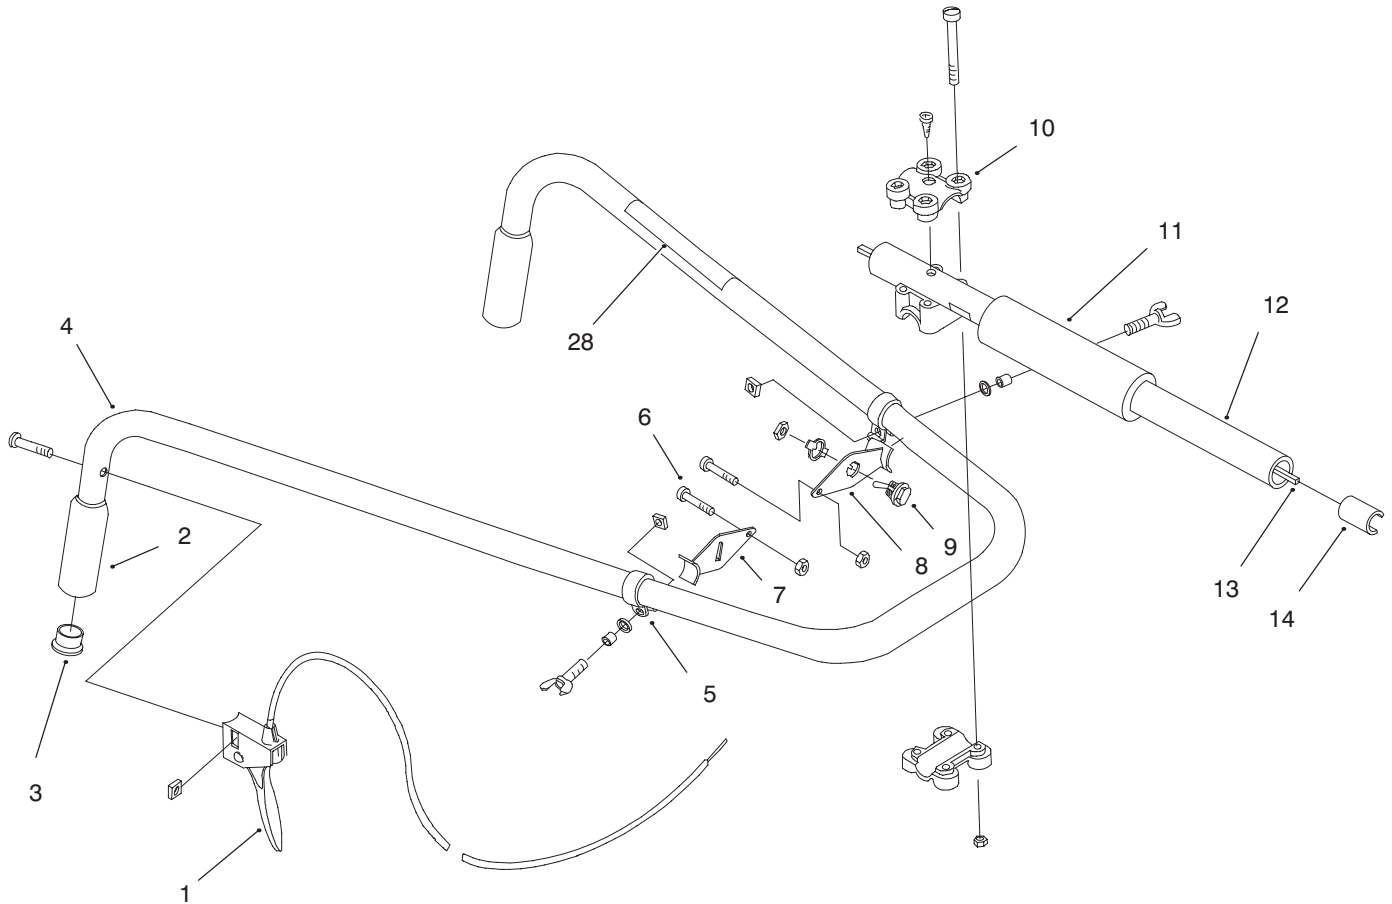

MODEL NO. 58355-6900001 & UP	<b>PARTS CATALOG</b>
<b>GARDEN CULTIVATOR</b>	

C-2522

## HANDLE ASSEMBLY

Ref. No.	Part No.	Description	No. Used
1	181573	Throttle Asm.	1
2	612831	Grip	2
3	612021	Tube Closure	2
4	180943	Handle Bar	1
5	181503	Clamp Asm.	2
6	147501	Engine Bracket Mounting Hardware	2
7	181574	Engine Mount Bracket, R.H.	1

## WHEEL & GUARD ASSEMBLY

Ref. No.	Part No.	Description	No. Used
15	181579	Guard Mounting Hardware	4
16	147467	Wheel Bracket Mounting Hardware	2
17	181505	Guard	1

Ref. No.	Part No.	Description	No. Used
18	181506	Wheel Bracket Asm.	1
19	147469	Wheel Asm.	2
25	92-3340	Decal - Tine Guard	1
26	92-3333	Decal - Tiller Safety Symbol	1

### TINE ASSEMBLY

Ref. No.	Part No.	Description	No. Used	Ref. No.	Part No.	Description	No. Used
20	147473	Tine Fastener Asm.	4	22	147472	Tine Asm. (Left Inner, Right Outer)	2
21	147471	Tine Asm. (Left Outer, Right Inner)	2	23	147474	Gear Box Asm.	1
				24	180288	Retainer Bolt Sleeve Asm.	1