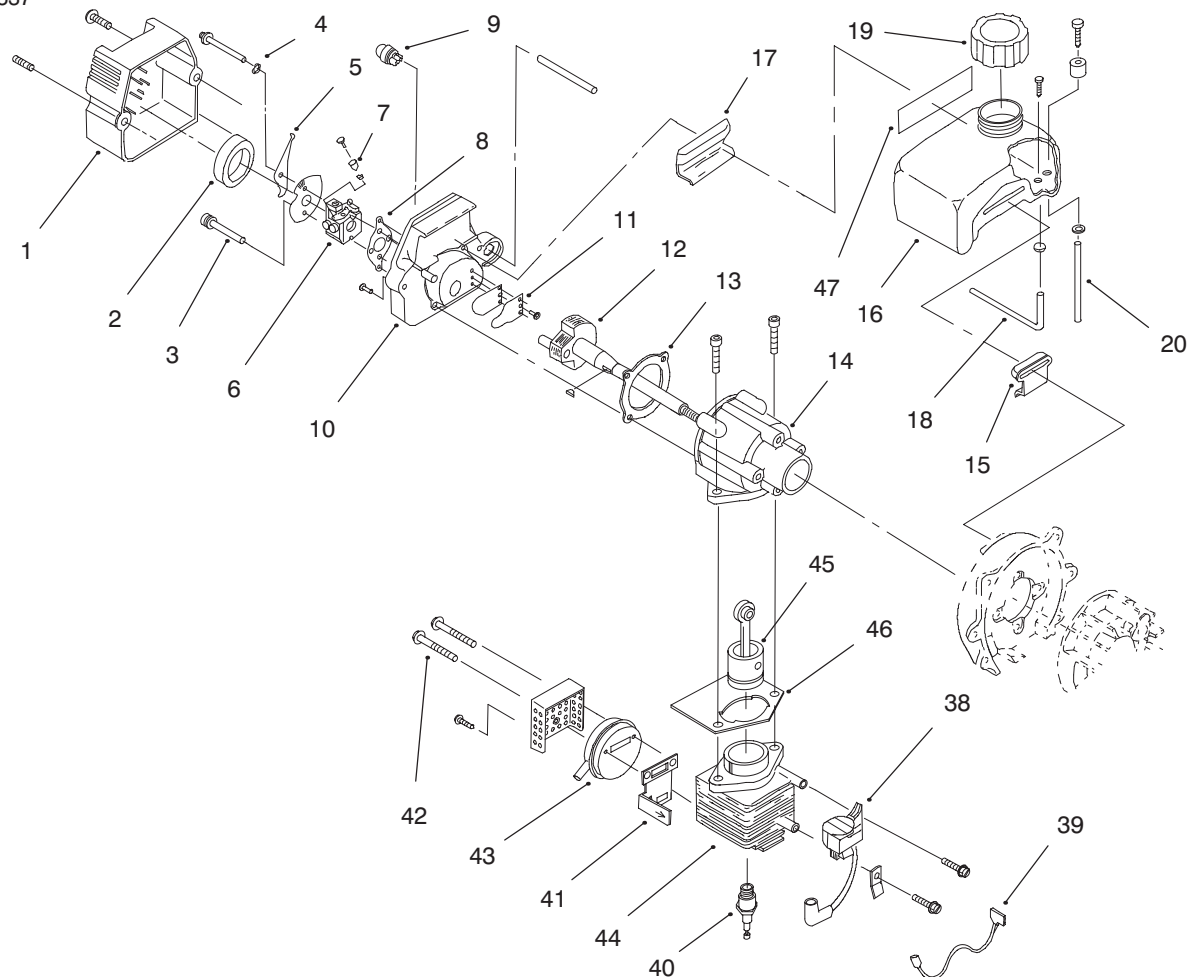

## WHEEL & GUARD ASSEMBLY

Ref. No.	Part No.	Description	No. Used
15	181579	Guard Mounting Hardware	4
16	147467	Wheel Bracket Mounting Hardware	2
17	181505	Guard	1

Ref. No.	Part No.	Description	No. Used
18	181506	Wheel Bracket Asm.	1
19	147469	Wheel Asm.	2
25	92-3340	Decal - Tine Guard	1
26	92-3333	Decal - Tiller Safety Symbol	1

### TINE ASSEMBLY

Ref. No.	Part No.	Description	No. Used	Ref. No.	Part No.	Description	No. Used
20	147473	Tine Fastener Asm.	4	22	147472	Tine Asm. (Left Inner, Right Outer)	2
21	147471	Tine Asm. (Left Outer, Right Inner)	2	23	147474	Gear Box Asm.	1
				24	180288	Retainer Bolt Sleeve Asm.	1