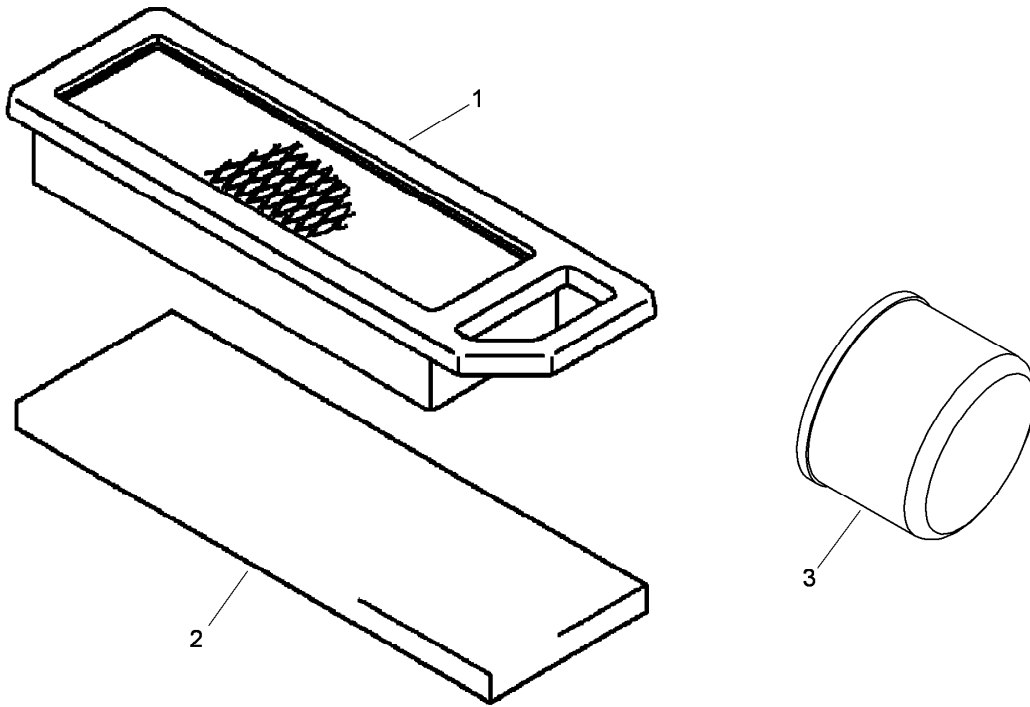

Count on it.

Parts Catalog

MVP Filter Kit

Line Painter 1200

Model No. 30036

MVP Filter Kit

<i>Ref.</i>	<i>Part Number</i>	<i>Qty.</i>	<i>Description</i>
1	108-2604	1	Air Filter Element ASM
2	108-2603	1	Element-Filter, Air
3	108-3842	5	Filter-Oil
4	112-7737	1	Label-Mvp