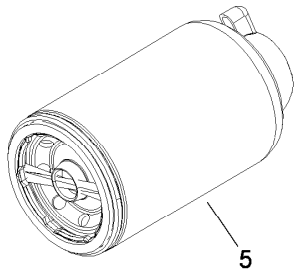

Count on it.

Parts Catalog

MVP Filter Kit

Reelmaster® 6000 Series (2008 and After)

Model No. 30057

MVP Filter Kit

<i>Ref.</i>	<i>Part Number</i>	<i>Qty.</i>	<i>Description</i>
1	108-3812	1	Filter-Air
2	108-3813	1	Element-Safety, Air Cleaner
3	108-3841	3	Filter-Oil
4	94-2621	1	Element-Filter
5	110-9049	1	Filter-Spin On
6	115-3698	1	Label-Mvp