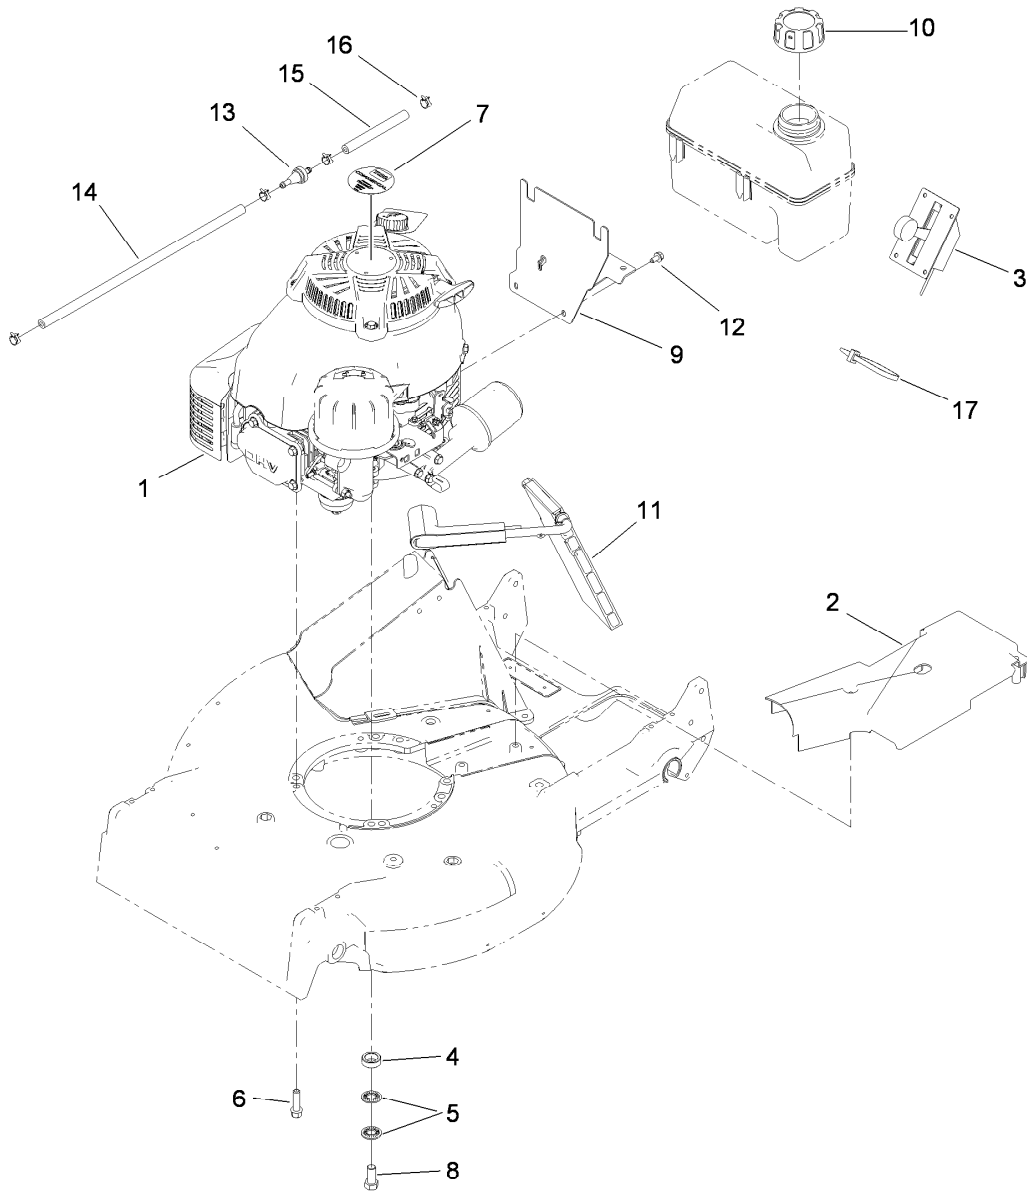

**Count on it.**

**Parts Catalog**

**Kawasaki Engine Conversion Kit  
Suzuki-Powered Heavy-Duty Lawn Mowers  
with BBC**

Model No. 119-7845

## Kawasaki Engine Conversion Assembly

Ref.	Part Number	Qty.	Description
1	117-5220	1	Engine-Kawasaki, Fj180V-Am07-M
2	74-1770	1	Cover-Belt
3	117-3543	1	Control-Throttle
4	107-4058	1	Spacer-Shaft, Output
5	1-603610	2	Washer-Spring
6	95-1727	4	Screw-Taptite
7	110-0520	1	Decal
8	3212-4	1	Screw-HH

Ref.	Part Number	Qty.	Description
9	115-0954-03	1	Tank Mount ASM
10	93-7198	1	Gas Cap ASM
11	93-7351	1	Discharge Door ASM
12	104-2628	3	Screw-HWH
13	71-9280	1	Filter-Fuel
14	109-0296	1	Hose-Fuel
15	109-0650	1	Hose-Fuel
16	2412-98	4	Clamp
17	3290-378	4	Tie-Cable