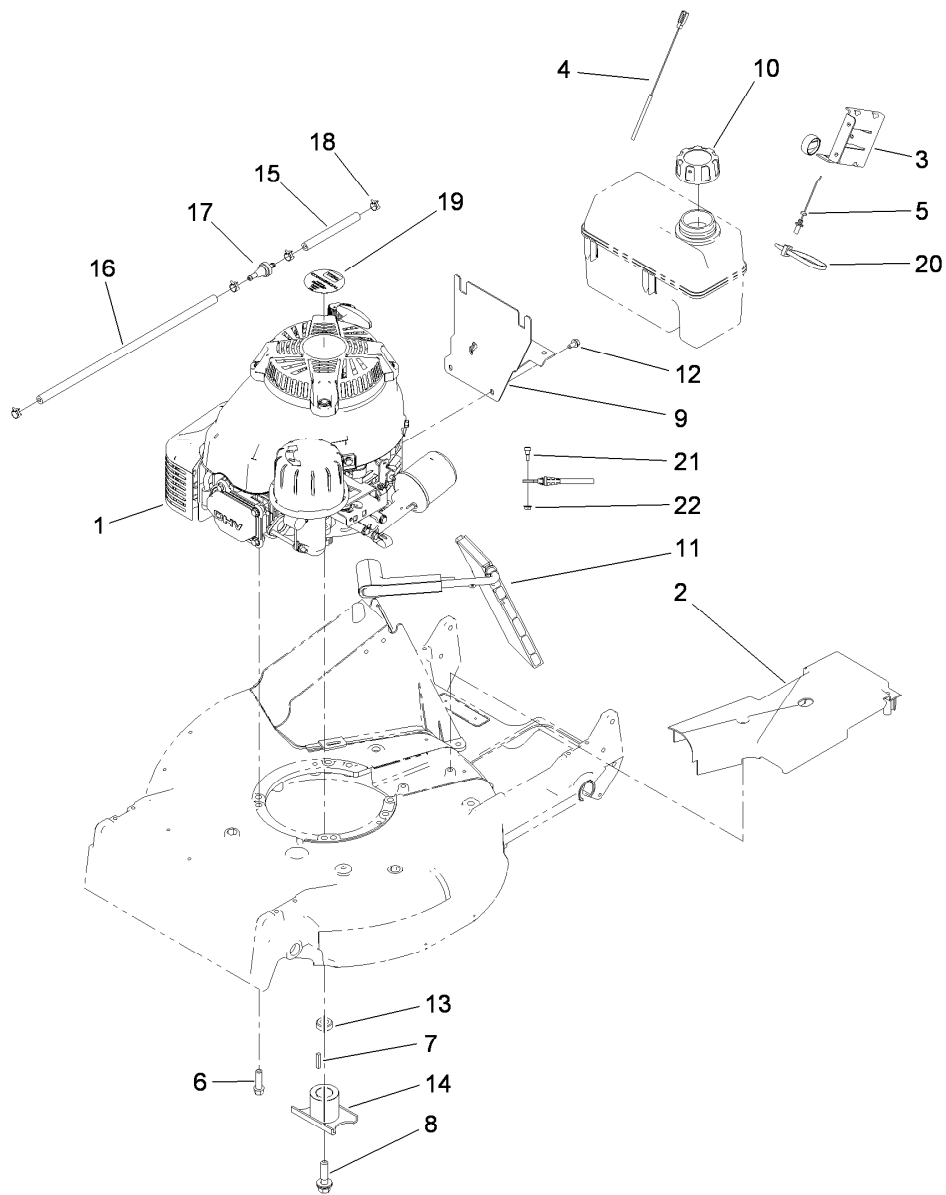

Count on it.

Parts Catalog

**Kawasaki Engine Conversion Kit
Suzuki-Powered Heavy-Duty Lawn Mowers
with Zone Start**

Model No. 119-7844

Kawasaki Engine Conversion Assembly

Ref.	Part Number	Qty.	Description
1	117-5222	1	Engine-Kawasaki, Fj180V-Am08-M
2	74-1770	1	Cover-Belt
3	108-2645	1	Control-Head, Throttle
4	114-3483	1	Cable-Brake, Control
5	106-0888	1	Throttle Cable ASM
6	95-1727	4	Screw-Taptite
7	5-1077	1	Key-Square
8	105-8579	1	Bolt-Blade
9	115-0954-03	1	Tank Mount ASM
10	93-7198	1	Gas Cap ASM
11	93-7351	1	Discharge Door ASM

Ref.	Part Number	Qty.	Description
12	104-2628	3	Screw-HWH
13	103-3795	1	Spacer-Retainer, Blade
14	52-2170-03	1	Retainer-Blade ASM
15	109-0650	1	Hose-Fuel
16	109-0296	1	Hose-Fuel
17	71-9280	1	Filter-Fuel
18	2412-98	4	Clamp
19	110-0520	1	Decal
20	3290-378	4	Tie-Cable
21	94-9422	1	Screw-Shoulder
22	32128-17	1	Nut-Lock, Flange