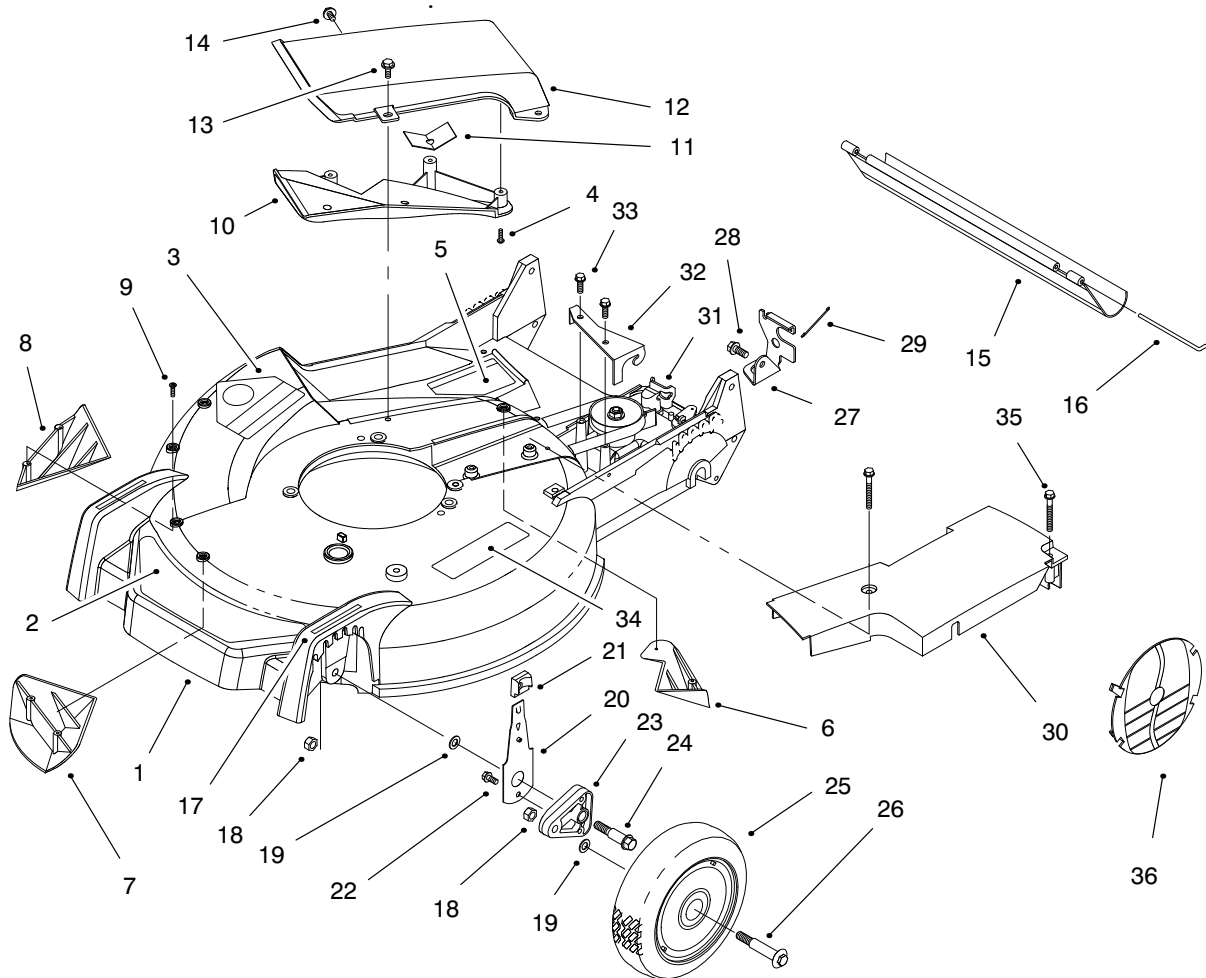

MODEL NO. 20464-690001 & UP

PARTS
CATALOG21" RECYCLER[®]
Mower

C-2264

HOUSING ASSEMBLY

Ref. No.	Part No.	Description	No. Used	Ref. No.	Part No.	Description	No. Used
1	16-9489	Housing - 21" (Incl. Ref. #3, 5-9 pg. 1, 34 pg. 2)	1	15	44-0580	Shield - Trailing	1
2	93-3696	Decal - Deck	1	16	33-3208	Rod - Shield	1
3	39-5770	Decal - Danger	1	17	92-2279	Decal - HOC	4
4		Screw - PPH	5	18	3296-6	Nut - Lock	6
5	82-8450	Decal - Danger Deck	1	19	40-1940	Washer	4
6	92-1750	Plate - Kicker Rear	1	20	66-0541	Spring Arm Ass'y - Front	2
7	92-1720	Kicker - RH Front	1	21	25-7740	Knob - Arm	4
8	92-1730	Kicker - LH Front	1	22	32144-85	Screw - Hex Hd.	4
9	32144-111	Screw - PPH	6	23	66-0580	Arm - Pivot	2
10		Deflector - Recycler	1	24	66-0560	Screw - Shoulder	2
11		Guard - Cover	1	25	14-9989	Wheel & Tire Assembly	2
12	14-4069	Cover - Recycler (Incl. Ref. #4, 10, & 11)	1	26	27-6232	Bolt - Wheel	4
13	46-6811	Screw - Hex Washer Hd.	3	27	82-5680	Bracket - Adjustment Trac.	1
14	46-6810	Screw - Hex Washer Hd.	1	28	32144-70	Screw - Tapping	4
				29	46-7030	Retainer - Cable	1
				30	82-9910	Cover - Belt	1
				31	62-6673	Gear Case Assembly	1

C-2264

HOUSING ASSEMBLY (Continued)

Ref. No.	Part No.	Description	No. Used
32	62-4320	Bracket - Guide Belt	1
33	49-2040	Screw - Hex Hd.	2
34	93-0248	Decal - Warning	1

Ref. No.	Part No.	Description	No. Used
35	37-7260	Screw - Tapping	2
36	91-2253	Cover - Wheel	1

C-2265

ENGINE ASSEMBLY

Ref. No.	Part No.	Description	No. Used	Ref. No.	Part No.	Description	No. Used
1	94-1604	Engine GTS-150	1	9	66-0570	Guide - Belt	1
2	55-3570	Gas Cap Assembly	1	10	62-7550	Pulley - Driver	1
3	92-2289	Plate - Logo Toro	1	11	93-4107	Retainer - Blade	1
4	94-6060	Decal - Engine	1	12	93-4106	Blade - 21"	1
5	2210-316	Stop - Rope (P/W Eng.)	1	13	94-1608	Accelerator - Blade	1
6	2210-249	Clamp - Casing (P/W Eng.)	1	14	3253-22	Washer - Lock	1
7	93-8470	Screw - Clamp (P/W Eng.)	1	15	26-0670	Bolt - Blade	1
8	32144-102	Screw	3	16	77-9550	Cover - Brake	1