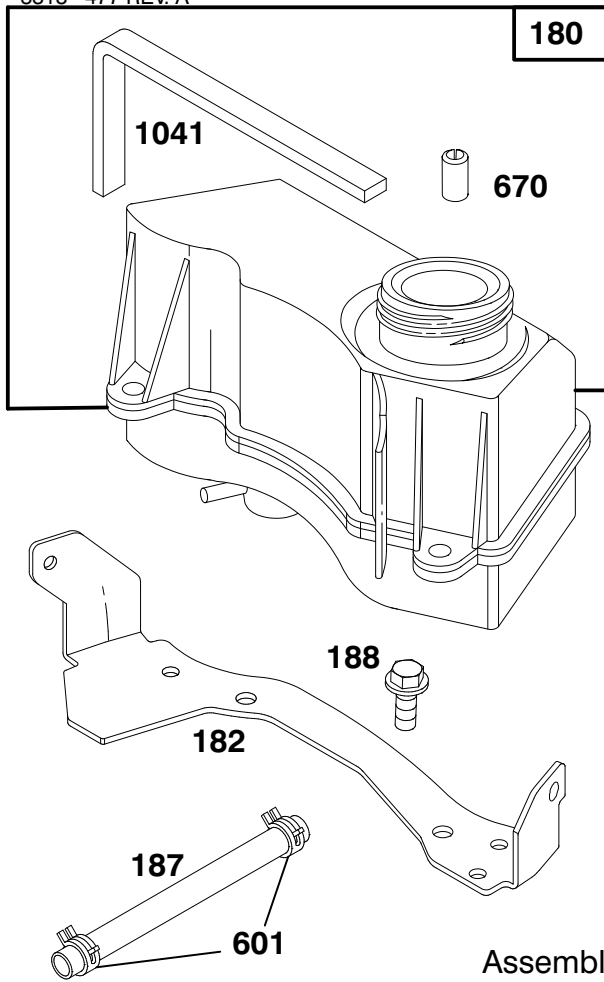

Assemblies include all parts shown in frames.

ENGINE GTS 150

Ref. No.	Part No.	Description	No. Used
180	77-8580	Tank Assy. – Fuel	1
182	77-7170	Bracket – Fuel Tank	1
187	77-8620	Hose – Fuel (Cut To Suit)	1
188	77-9360	Screw – Hex. Head	1
300	77-8640	Muffler – Exhaust	1
346	77-9430	Screw – Hex.	1
601	78-4690	Clamp – Fuel Hose	1

Ref. No.	Part No.	Description	No. Used
670	77-9030	Spacer – Fuel Tank (Includes 2)	1
674	77-8600	Screw – Tank Mtg.	1
832	77-9290	Guard – Muffler	1
★883	77-7760	Gasket – Exhaust	1
★1041	77-8590	Seal – Foam	1

* Included in Gasket Set – Part No. 77-8900