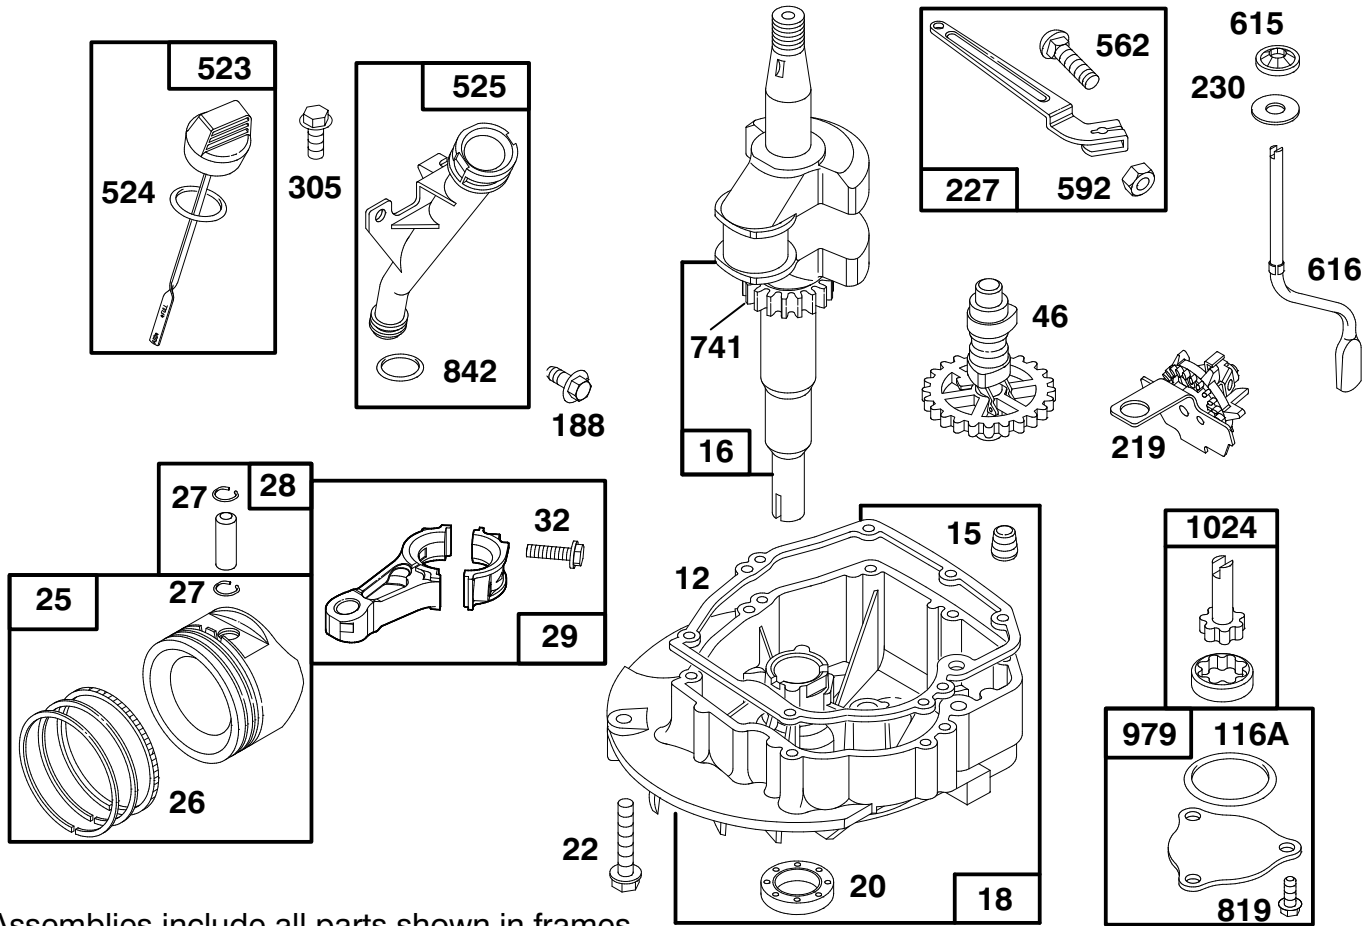

*Not Illustrated

Assemblies include all parts shown in frames.

ENGINE GTS 150

Ref. No.	Part No.	Description	No. Used
1	77-7590	Cylinder Assy.	1
★3	77-9060	Seal - Oil	1
5	77-7730	Head - Cylinder	1
★7	77-7740	Gasket - Cylinder Head	1
8	77-9300	Breather Assy.	1
★9	77-9250	Gasket - Breather	1
★9A	77-7410	Gasket - Breather	1
10	77-7360	Screw - Hex. Head (Valve Cover)	1
10A	77-9200	Screw - Hex. Head	1
11	77-9410	Tube - Breather	1
13	77-7630	Screw - Cylinder Head	1
33	77-7860	Valve - Exhaust	1
34	77-7880	Valve - Intake	1
35	77-7810	Spring - Valve	1
40	77-7870	Retainer - Spring	1
45	77-7610	Tappet - Valve	1
●122	77-7820	Adapter Assy.	1
166	77-7780	Stud - Rocker Arm	1

Ref. No.	Part No.	Description	No. Used
192	77-7910	Ball & Screw - Rocker Arm	1
192A	77-9310	Screw - Set	1
238	77-7800	Cap - Valve	1
307	77-7420	Screw - Breather Cover Mtg.	1
337	77-7330	Plug - Spark	1
572	77-7400	Cover - Breather	1
635	77-7340	Elbow - Spark Plug	1
718	77-7600	Pin - Cylinder	1
★868	77-7890	Seal Assy. - Valve	1
★868A	77-7900	Gasket - Valve	1
★883	77-7760	Gasket - Exhaust	1
★1022	77-7320	Gasket - Rocker Cover	1
1023	77-9320	Cover - Valve	1
1026	77-7620	Rod - Push	1
1029	77-7790	Arm - Rocker	1
1034	77-7770	Guide - Push Rod	1

★ Included in Gasket Set - Part No. 77-8900

● Included in Carburetor Overhaul Kit - Part No. 77-9580

Assemblies include all parts shown in frames.

ENGINE GTS 150

Ref. No.	Part No.	Description	No. Used
★12	77-7550	Gasket – Engine Base	1
15	77-9240	Plug – Pipe	1
16	77-9330	Crankshaft	1
		Note: Order Part No. 77-7540 For Timing Gear Key.	
18	77-7560	Base – Engine	1
★20	77-7570	Seal – Oil	1
22	77-9070	Screw – Engine Base	1
25	77-7690	Piston Assy. (Std.)	1
26	77-7700	Ring Set (Std.)	1
27	77-7710	Lock – Piston Pin	1
28	77-9340	Pin Assy. – Piston	1
29	77-7670	Rod – Connecting	1
32	77-9350	Screw – Connecting Rod	1
46	77-7490	Gear – Cam	1
★116A	77-7660	O-Ring	1
188	77-9360	Screw – Hex. Head	1