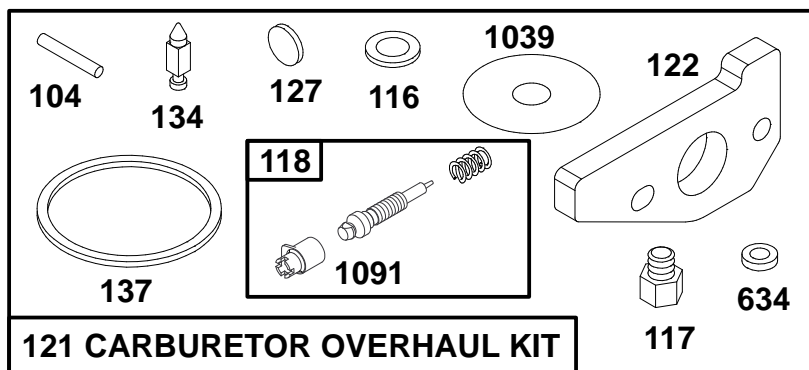

Assemblies include all parts shown in frames.

ENGINE GTS 150

Ref. No.	Part No.	Description	No. Used
★3	77-9060	Seal - Oil	1
★7	77-7740	Gasket - Cylinder Head	1
★9	77-9250	Gasket - Breather	1
★9A	77-7410	Gasket - Breather	1
★12	77-7550	Gasket - Engine Base	1
★20	77-7570	Seal - Oil	1
●104	77-8180	Pin - Float Hinge	1
●◆116	77-8210	Gasket - Sealing	1
★116A	77-7660	O-Ring	1
●118	77-9620	Valve and Spring - Needle	1
121	77-9580	Carburetor Overhaul Kit	1
●122	77-7820	Adapter Assembly	1
●127	94-1651	Plug - Welch	1
●134	77-8110	Valve - Inlet (Includes Seat)	1

Ref. No.	Part No.	Description	No. Used
●◆137	77-8200	Gasket - Float Bowl	1
★163	77-7960	Gasket - Air Cleaner	1
358	77-8900	Gasket Set	1
★524	77-7270	Seal - O-Ring	1
◆634	77-8150	Washer - Seal	1
★842	77-7300	Seal - O-Ring	1
★868	77-7890	Seal Assy. - Valve	1
★868A	77-7900	Seal - Valve	1
★883	77-7760	Gasket - Exhaust	1
977	77-8930	Carburetor Gasket Set	1
★1022	77-7320	Gasket - Rocker Cover	1
●1039	77-7250	Limiter - Float	1
★1041	77-8590	Seal - Foam	1
●1091	77-9650	Cap - Limiter	1

● Incl. in Carburetor Overhaul Kit - Part No. 77-9580

◆ Incl. in Carburetor Gasket Set - Part No. 77-8930

★ Included in Gasket Set - Part No. 77-8900