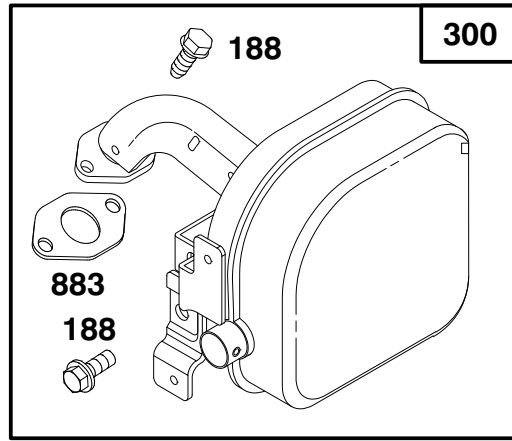

Assemblies include all parts shown in frames.

ENGINE GTS 150

Ref. No.	Part No.	Description	No. Used
180	77-8580	Tank Assy. – Fuel	1
182	77-7170	Bracket – Fuel Tank	1
187	77-8620	Hose – Fuel (Cut To Suit)	1
188	77-9360	Screw – Hex. Head	1
300	77-8640	Muffler – Exhaust	1
346	77-9430	Screw – Hex.	1
601	78-4690	Clamp – Fuel Hose	1

Ref. No.	Part No.	Description	No. Used
670	77-9030	Spacer – Fuel Tank (Includes 2)	1
674	77-8600	Screw – Tank Mtg.	1
832	77-9290	Guard – Muffler	1
★883	77-7760	Gasket – Exhaust	1
★1041	77-8590	Seal – Foam	1

* Included in Gasket Set – Part No. 77-8900