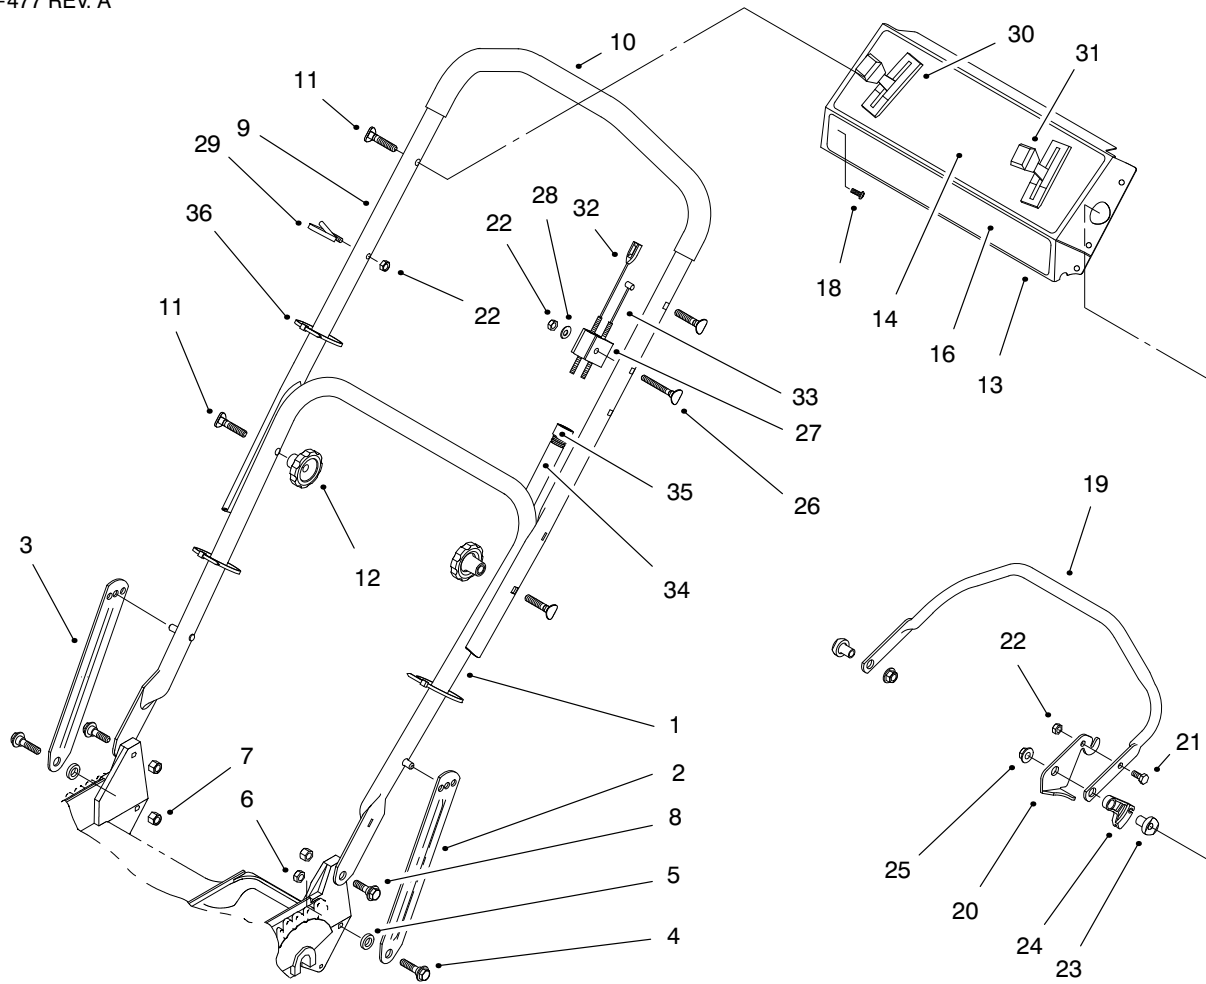

C-2266

HANDLE ASSEMBLY

Ref. No.	Part No.	Description	No. Used
1	82-5531	Handle - Lower	1
2	84-8361	Latch - Handle LH	1
3	84-8401	Latch - Handle RH	1
4	27-7210	Screw - Shoulder	2
5	3-3287	Spacer	2
6	3296-47	Nut - Lock	1
7	3272-72	Nut - Lock	3
8	27-7211	Screw - Shoulder	2
9	92-2277	Handle - Upper	1
10	92-4086	Grip - Foam	1
11	92-2260	Screw - Handle	4
12	19-4050	Knob	2
13	16-9479	Panel - Control (Incl. Ref. #14)	1
14	93-7166	Decal - Instruction	1
16	93-3697	Decal - Panel Front	1
18	92-9665	Screw - Phillips Hd.	5
19	52-7430	Bar - Control	1

Ref. No.	Part No.	Description	No. Used
20	66-5351	Lever - Control	1
21	321-39	Screw - Hex Hd. Cap	1
22	3296-73	Nut - Lock	3
23	49-1630	Spacer - Support	2
24	46-5520	Lever - Traction	1
25	3296-74	Nut - Flange	2
26	92-2269	Screw - Handle	1
27	46-6980	Support - Cable	1
28	3256-1	Washer - Flat	1
29	86-9671	Guide - Rope	1
30	76-2712	Control - Speed Ground	1
31	71-8391	Control - Throttle	1
32	76-4331	Cable - Brake	1
33	46-5481	Cable - Traction	1
34	46-6440	Cover - Cables Control	1
35	2412-50	Clip - Tubing Convoluted	4
36	3290-378	Tie - Cable	3

*Not Illustrated