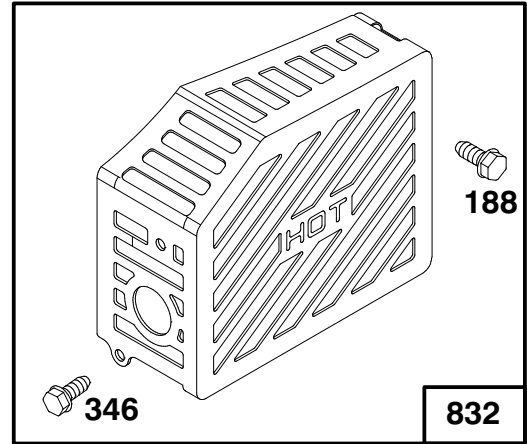

Assemblies include all parts shown in frames.

ENGINE GTS 150

Ref. No.	Part No.	Description	No. Used
180	77-8580	Tank Assy. – Fuel	1
182	77-7170	Bracket – Fuel Tank	1
187	77-8620	Hose – Fuel (Cut To Suit)	1
188	77-9360	Screw – Hex. Head	1
300	77-8640	Muffler – Exhaust	1
346	77-9430	Screw – Hex.	1
601	78-4690	Clamp – Fuel Hose	1

Ref. No.	Part No.	Description	No. Used
670	77-9030	Spacer – Fuel Tank (Includes 2)	1
674	77-8600	Screw – Tank Mtg.	1
832	77-9290	Guard – Muffler	1
★883	77-7760	Gasket – Exhaust	1
★1041	77-8590	Seal – Foam	1

* Included in Gasket Set – Part No. 77-8900