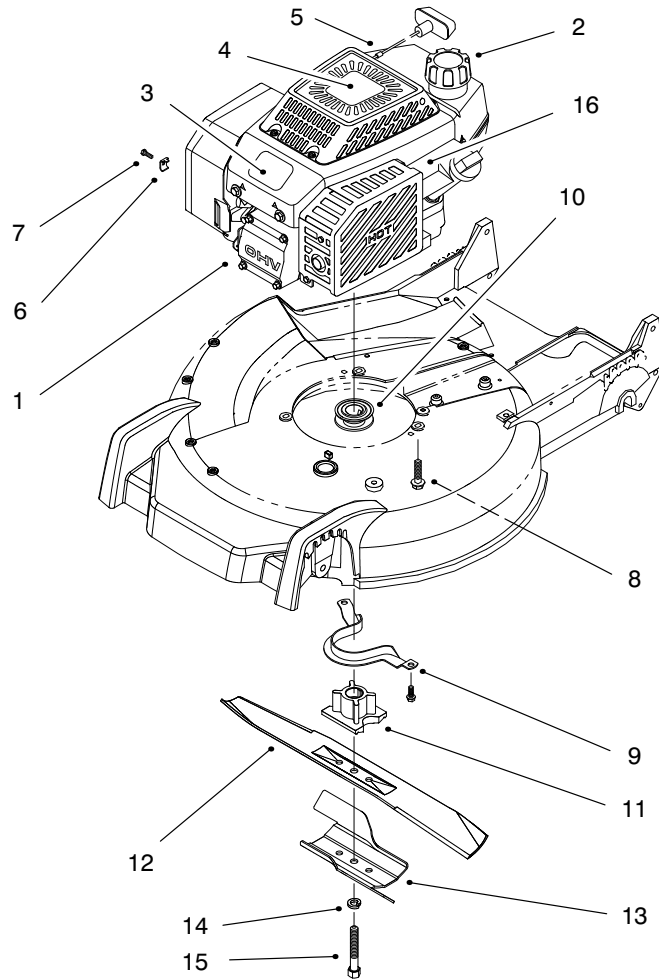

MODEL NO. 20464-690001 & UP

PARTS
CATALOG21" RECYCLER[®]
Mower

C-2264

HOUSING ASSEMBLY

Ref. No.	Part No.	Description	No. Used	Ref. No.	Part No.	Description	No. Used
1	16-9489	Housing - 21" (Incl. Ref. #3, 5-9 pg. 1, 34 pg. 2)	1	15	44-0580	Shield - Trailing	1
2	93-3696	Decal - Deck	1	16	33-3208	Rod - Shield	1
3	39-5770	Decal - Danger	1	17	92-2279	Decal - HOC	4
4		Screw - PPH	5	18	3296-6	Nut - Lock	6
5	82-8450	Decal - Danger Deck	1	19	40-1940	Washer	4
6	92-1750	Plate - Kicker Rear	1	20	66-0541	Spring Arm Ass'y - Front	2
7	92-1720	Kicker - RH Front	1	21	25-7740	Knob - Arm	4
8	92-1730	Kicker - LH Front	1	22	32144-85	Screw - Hex Hd.	4
9	32144-111	Screw - PPH	6	23	66-0580	Arm - Pivot	2
10		Deflector - Recycler	1	24	66-0560	Screw - Shoulder	2
11		Guard - Cover	1	25	14-9989	Wheel & Tire Assembly	2
12	14-4069	Cover - Recycler (Incl. Ref. #4, 10, & 11)	1	26	27-6232	Bolt - Wheel	4
13	46-6811	Screw - Hex Washer Hd.	3	27	82-5680	Bracket - Adjustment Trac.	1
14	46-6810	Screw - Hex Washer Hd.	1	28	32144-70	Screw - Tapping	4
				29	46-7030	Retainer - Cable	1
				30	82-9910	Cover - Belt	1
				31	62-6673	Gear Case Assembly	1

C-2264

HOUSING ASSEMBLY (Continued)

Ref. No.	Part No.	Description	No. Used
32	62-4320	Bracket - Guide Belt	1
33	49-2040	Screw - Hex Hd.	2
34	93-0248	Decal - Warning	1

Ref. No.	Part No.	Description	No. Used
35	37-7260	Screw - Tapping	2
36	91-2253	Cover - Wheel	1

C-2265

ENGINE ASSEMBLY

Ref. No.	Part No.	Description	No. Used	Ref. No.	Part No.	Description	No. Used
1	94-1604	Engine GTS-150	1	9	66-0570	Guide - Belt	1
2	55-3570	Gas Cap Assembly	1	10	62-7550	Pulley - Driver	1
3	92-2289	Plate - Logo Toro	1	11	93-4107	Retainer - Blade	1
4	94-6060	Decal - Engine	1	12	93-4106	Blade - 21"	1
5	2210-316	Stop - Rope (P/W Eng.)	1	13	94-1608	Accelerator - Blade	1
6	2210-249	Clamp - Casing (P/W Eng.)	1	14	3253-22	Washer - Lock	1
7	93-8470	Screw - Clamp (P/W Eng.)	1	15	26-0670	Bolt - Blade	1
8	32144-102	Screw	3	16	77-9550	Cover - Brake	1