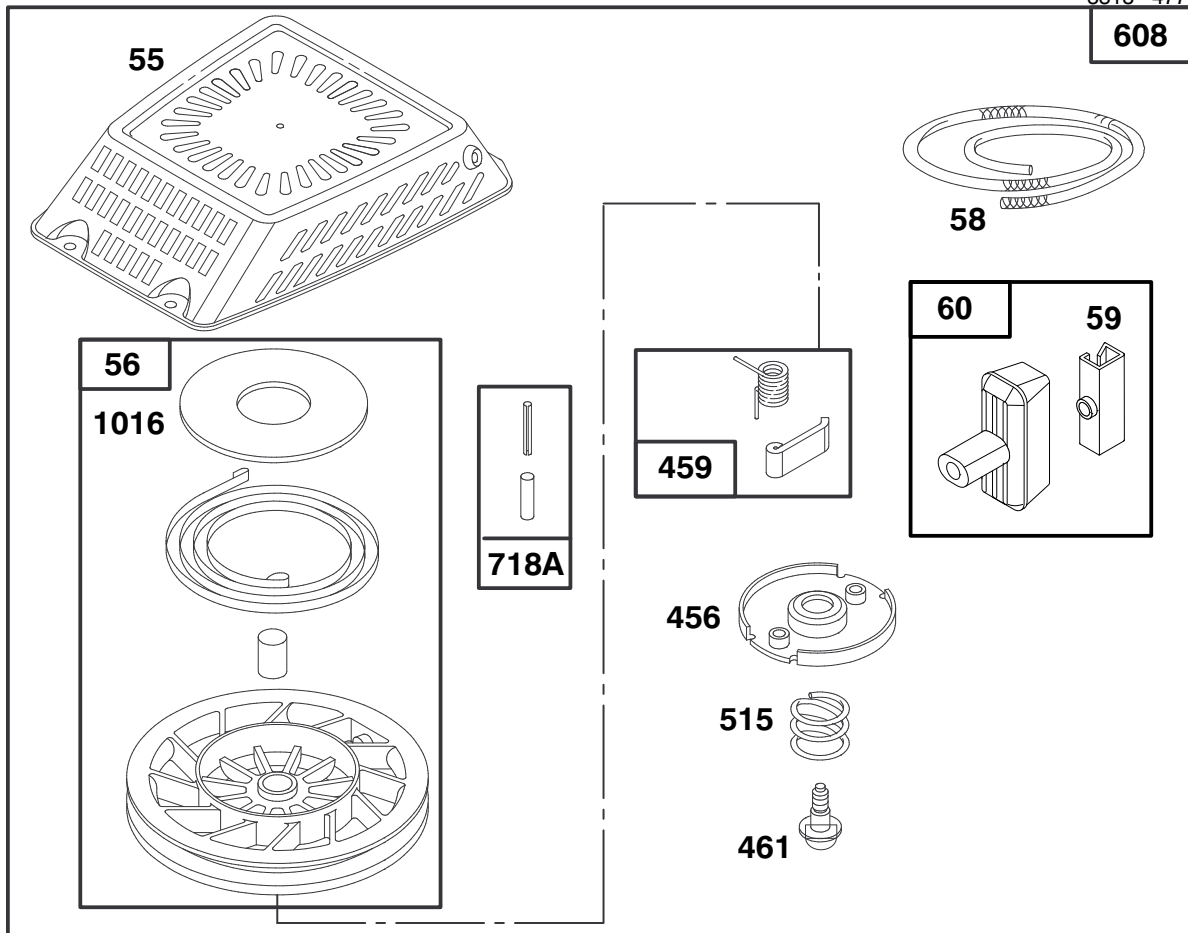

Assemblies include all parts shown in frames.

ENGINE GTS 150

Ref. No.	Part No.	Description	No. Used
55	77-8890	Housing – Rewind Starter	1
56	77-9270	Pulley – Rewind Starter	1
58	77-8480	Rope – Starter (Cut To Suit)	1
59	77-7210	Insert – Rewind Handle	1
60	77-8520	Handle – Rewind Starter	1
65	77-8300	Screw – Hex. Head	1
456	77-8470	Retainer – Rewind Starter	1
459	77-8530	Pawl – Starter	1
461	77-8490	Screw – Rewind Starter	1
515	77-8500	Spring – Torsion	1
608	77-8840	Starter Assy. – Rewind	1

Ref. No.	Part No.	Description	No. Used
718A	77-8550	Pin – Spring	1
1016	77-8570	Cover – Spring	1
	77-9020	Short Block	1
Model No. 20674-6900001 & Up may have been assembled with Starter Ass'y No. 77-8840 or 94-1661. Part identification will be required for service part replacement.