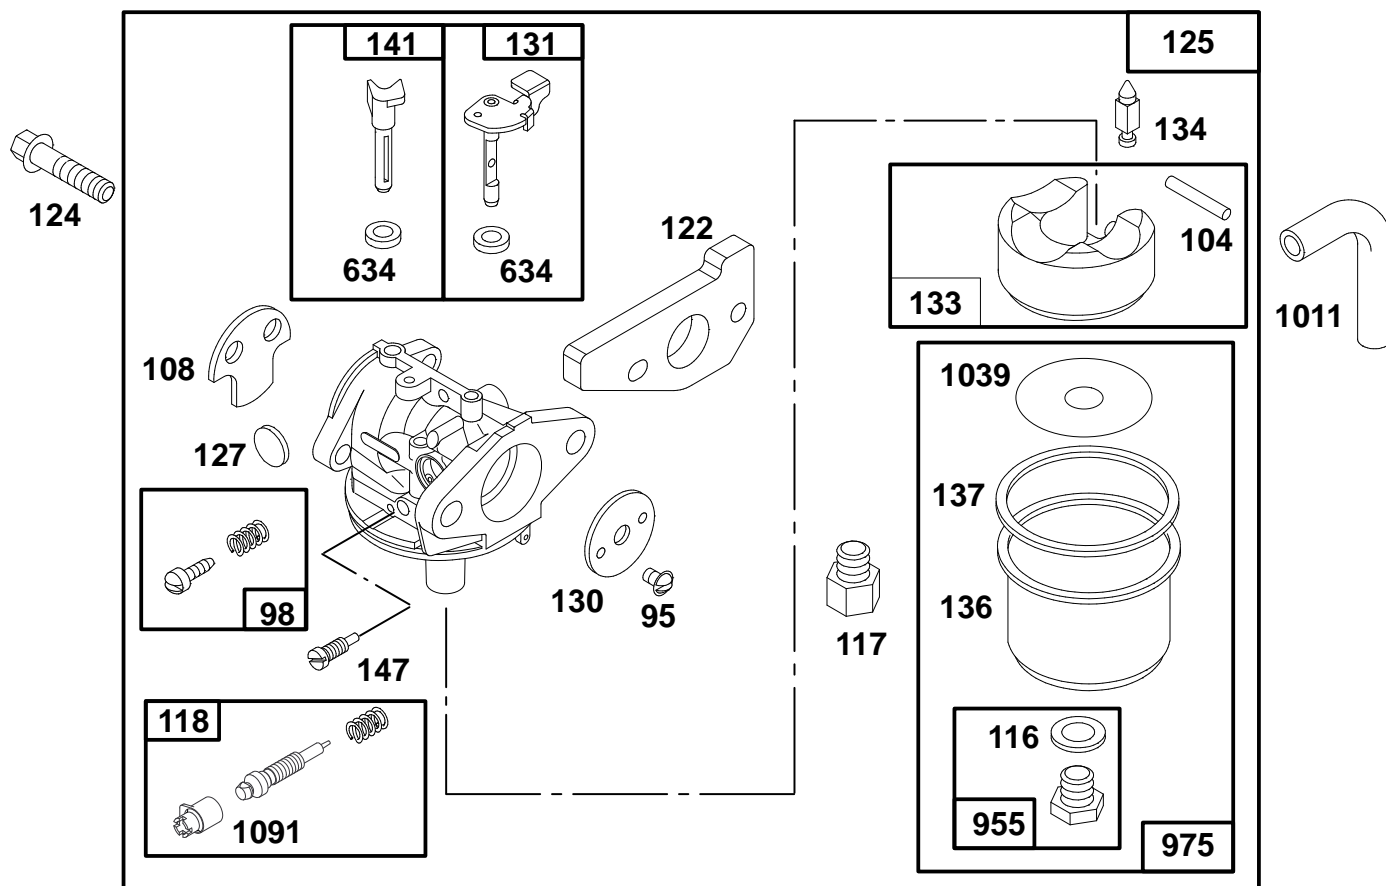

Assemblies include all parts shown in frames.

ENGINE GTS 150

Ref. No.	Part No.	Description	No. Used	Ref. No.	Part No.	Description	No. Used
95	77-8090	Screw - Valve Mtg.	1	133	77-8170	Float - Carburetor	1
98	77-8240	Screw - Idle Adj.	1	◆134	77-8110	Valve - Inlet (Includes Seat)	1
●104	77-8180	Pin - Float Hinge	1	136	77-7240	Bowl - Fuel	1
108	77-9600	Valve - Choke	1	◆◆137	77-8200	Gasket - Float Bowl	1
◆◆116	77-8210	Sealing - Gasket	1	141	77-8130	Shaft - Choke	1
●117	77-9610	Jet - Main	1	147	77-9640	Adapter - Jet	1
		Note: For High Altitude Jet Order Part No. 94-1650	1			Note: For High Altitude Jet Order Part No. 77-9000	1
●118	77-9620	Valve & Spring - Needle	1	◆634	77-8150	Washer - Seal	1
●122	77-7820	Adapter Assy.	1	955	77-8220	Screw - Hex. Head	1
124	77-7970	Screw - Hex. Head (carb. mtg.)	1	975	77-8190	Bowl Assy. - Carburetor	1
125	77-9630	Carburetor Assy.	1	1011	77-8040	Tube - Vent	1
●127	77-8100	Plug - Welch	1	●1039	77-7250	Limiter - Float	1
130	77-8080	Valve - Throttle	1	●1091	77-9650	Cap - Limiter	1
131	77-8160	Shaft - Throttle	1				

● Included in Carb. Overhaul Kit Part No.
77-9580

◆ Included in Carb. Gasket Set Part No. 77-8930