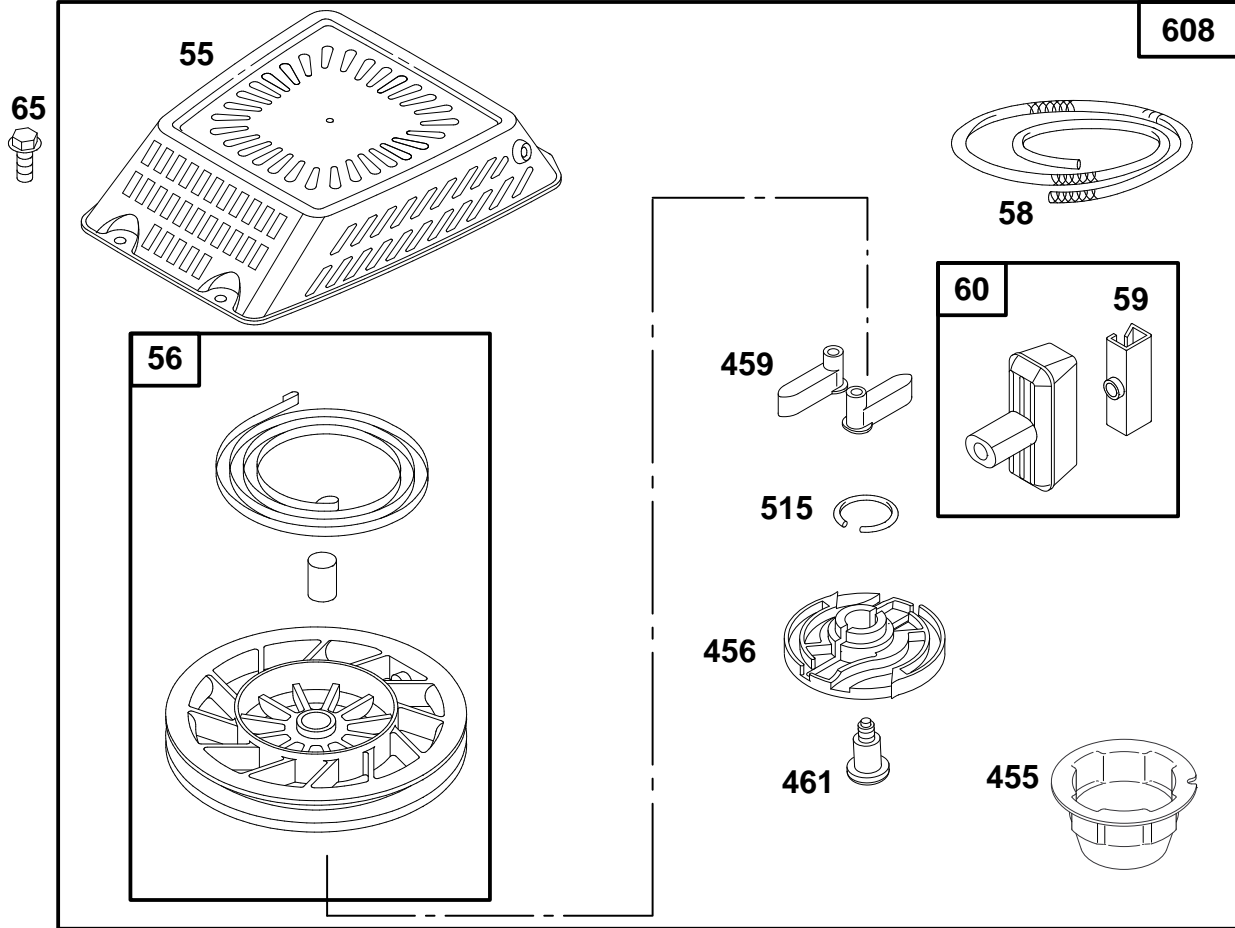

Assemblies include all parts shown in frames.

ENGINE GTS 150

Ref. No.	Part No.	Description	No. Used
55	94-1666	Housing - Rewind Starter	1
56	94-1657	Pulley - Rewind Starter	1
58	94-1668	Rope - Starter (Cut To Suit)	1
59	77-7210	Insert - Rewind Handle	1
60	77-8510	Handle - Rewind Starter	1
65	77-8300	Screw - Hex. Head	1
455	94-1653	Cup - Starter	1
456	94-1659	Retainer - Rewind Starter	1
459	94-1654	Pawl - Starter	1
461	94-1660	Screw - Rewind Starter	1

Ref. No.	Part No.	Description	No. Used
515	94-1655	Spring - Torsion	1
608	94-1661	Starter Assy. - Rewind	1
	77-9020	Short Block	1
		Model No. 20464-6900001 & Up may have been assembled with Starter Ass'y No. 77-8840 or 94-1661. Part identification will be required for service part replacement.