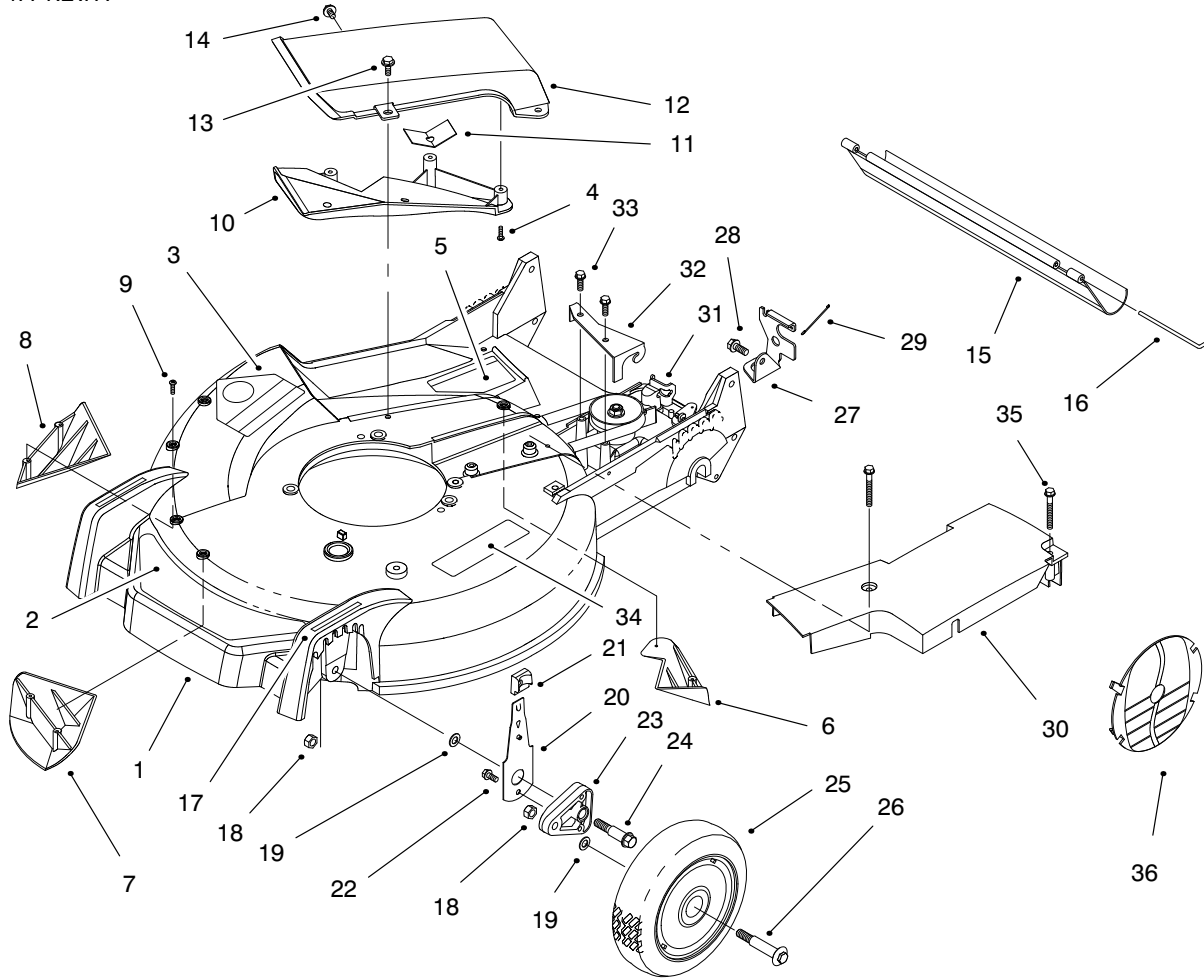

MODEL NO. 20464-690001 & UP

PARTS
CATALOG21" RECYCLER[®]
Mower

C-2264

HOUSING ASSEMBLY

Ref. No.	Part No.	Description	No. Used	Ref. No.	Part No.	Description	No. Used
1	16-9489	Housing - 21" (Incl. Ref. #3, 5-9 pg. 1, 34 pg. 2)	1	15	44-0580	Shield - Trailing	1
2	93-3696	Decal - Deck	1	16	33-3208	Rod - Shield	1
3	39-5770	Decal - Danger	1	17	92-2279	Decal - HOC	4
4		Screw - PPH	5	18	3296-6	Nut - Lock	6
5	82-8450	Decal - Danger Deck	1	19	40-1940	Washer	4
6	92-1750	Plate - Kicker Rear	1	20	66-0541	Spring Arm Ass'y - Front	2
7	92-1720	Kicker - RH Front	1	21	25-7740	Knob - Arm	4
8	92-1730	Kicker - LH Front	1	22	32144-85	Screw - Hex Hd.	4
9	32144-111	Screw - PPH	6	23	66-0580	Arm - Pivot	2
10		Deflector - Recycler	1	24	66-0560	Screw - Shoulder	2
11		Guard - Cover	1	25	14-9989	Wheel & Tire Assembly	2
12	14-4069	Cover - Recycler (Incl. Ref. #4, 10, & 11)	1	26	27-6232	Bolt - Wheel	4
13	46-6811	Screw - Hex Washer Hd.	3	27	82-5680	Bracket - Adjustment Trac.	1
14	46-6810	Screw - Hex Washer Hd.	1	28	32144-70	Screw - Tapping	4
				29	46-7030	Retainer - Cable	1
				30	82-9910	Cover - Belt	1
				31	62-6673	Gear Case Assembly	1

C-2264

HOUSING ASSEMBLY (Continued)

Ref. No.	Part No.	Description	No. Used
32	62-4320	Bracket - Guide Belt	1
33	49-2040	Screw - Hex Hd.	2
34	93-0248	Decal - Warning	1

Ref. No.	Part No.	Description	No. Used
35	37-7260	Screw - Tapping	2
36	91-2253	Cover - Wheel	1

C-2265

ENGINE ASSEMBLY

Ref. No.	Part No.	Description	No. Used	Ref. No.	Part No.	Description	No. Used
1	94-1604	Engine GTS-150	1	9	66-0570	Guide - Belt	1
2	55-3570	Gas Cap Assembly	1	10	62-7550	Pulley - Driver	1
3	92-2289	Plate - Logo Toro	1	11	93-4107	Retainer - Blade	1
4	94-6060	Decal - Engine	1	12	93-4106	Blade - 21"	1
5	2210-316	Stop - Rope (P/W Eng.)	1	13	94-1608	Accelerator - Blade	1
6	2210-249	Clamp - Casing (P/W Eng.)	1	14	3253-22	Washer - Lock	1
7	93-8470	Screw - Clamp (P/W Eng.)	1	15	26-0670	Bolt - Blade	1
8	32144-102	Screw	3	16	77-9550	Cover - Brake	1