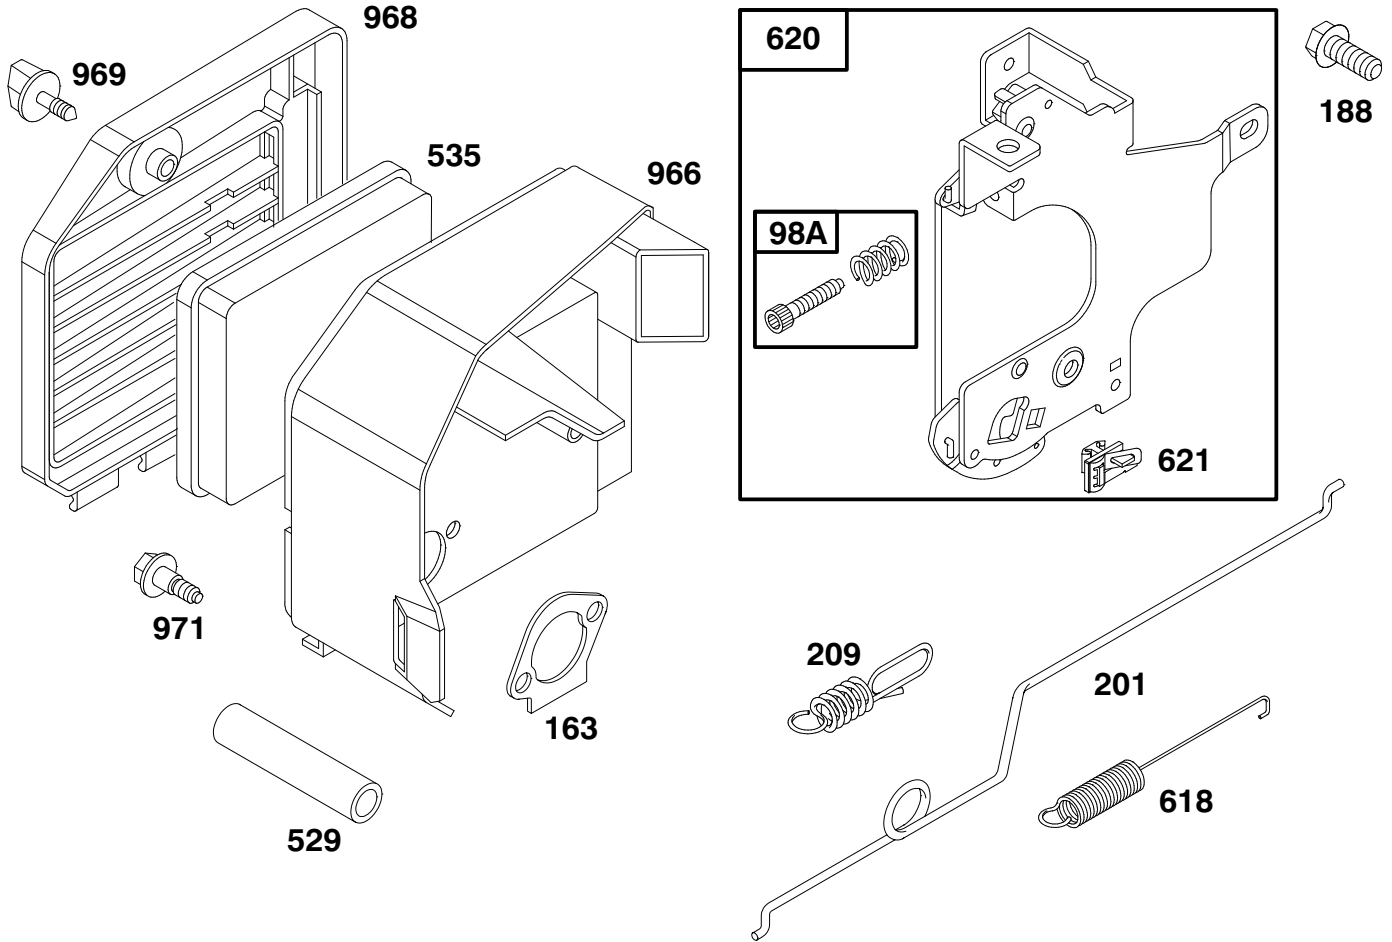

Assemblies include all parts shown in frames.

ENGINE GTS 150

Ref. No.	Part No.	Description	No. Used
98A	77-8020	Screw Assy. – Speed Adj.	1
★163	77-7960	Gasket – Air Cleaner	1
188	77-9360	Screw – Hex. Head	1
201	77-7980	Link – Governor	1
209	77-7990	Spring – Governor	1
529	77-9470	Tube – Breather	1
535	77-7950	Element – Filter	1

Ref. No.	Part No.	Description	No. Used
618	77-8140	Spring – Choke	1
620	77-8000	Bracket – Carburetor	1
621	77-8010	Switch – Stop	1
966	77-7940	Base – Air Cleaner	1
968	77-7040	Cover – Air Cleaner	1
969	77-7920	Screw – Air Cleaner	1
971	77-7930	Screw – Air Cleaner	1

★ Included in Gasket Set – Part No. 77-8900