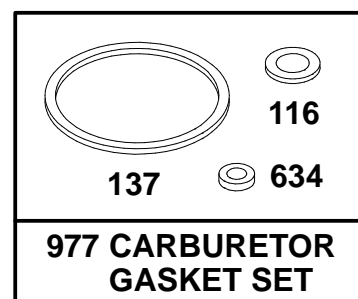

Assemblies include all parts shown in frames.

ENGINE GTS 150

Ref. No.	Part No.	Description	No. Used
★3	77-9060	Seal - Oil	1
★7	77-7740	Gasket - Cylinder Head	1
★9	77-9250	Gasket - Breather	1
★9A	77-7410	Gasket - Breather	1
★12	77-7550	Gasket - Engine Base	1
★20	77-7570	Seal - Oil	1
●104	77-8180	Pin - Float Hinge	1
●◆116	77-8210	Gasket - Sealing	1
★116A	77-7660	O-Ring	1
●118	77-9620	Valve and Spring - Needle	1
121	77-9580	Carburetor Overhaul Kit	1
●122	77-7820	Adapter Assembly	1
●127	94-1651	Plug - Welch	1
●134	77-8110	Valve - Inlet (Includes Seat)	1

Ref. No.	Part No.	Description	No. Used
●◆137	77-8200	Gasket - Float Bowl	1
★163	77-7960	Gasket - Air Cleaner	1
358	77-8900	Gasket Set	1
★524	77-7270	Seal - O-Ring	1
◆634	77-8150	Washer - Seal	1
★842	77-7300	Seal - O-Ring	1
★868	77-7890	Seal Assy. - Valve	1
★868A	77-7900	Seal - Valve	1
★883	77-7760	Gasket - Exhaust	1
977	77-8930	Carburetor Gasket Set	1
★1022	77-7320	Gasket - Rocker Cover	1
●1039	77-7250	Limiter - Float	1
★1041	77-8590	Seal - Foam	1
●1091	77-9650	Cap - Limiter	1

● Incl. in Carburetor Overhaul Kit - Part No. 77-9580

◆ Incl. in Carburetor Gasket Set - Part No. 77-8930

★ Included in Gasket Set - Part No. 77-8900