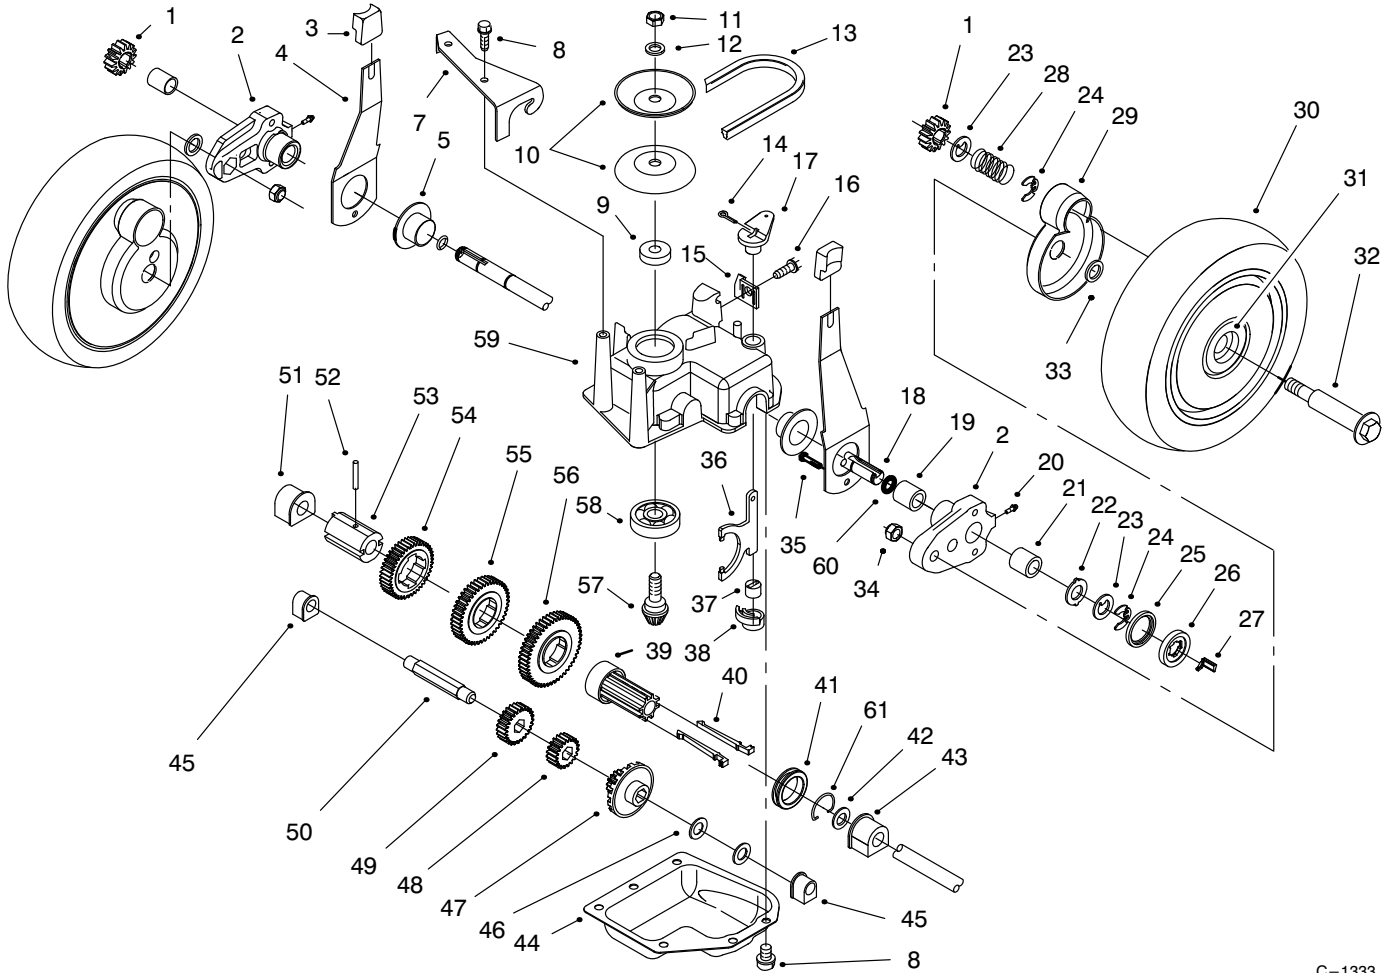

MODEL NO. 20464-690001 & UP

PARTS
CATALOG21" RECYCLER[®]
Mower

C-2264

HOUSING ASSEMBLY

Ref. No.	Part No.	Description	No. Used	Ref. No.	Part No.	Description	No. Used
1	16-9489	Housing - 21" (Incl. Ref. #3, 5-9 pg. 1, 34 pg. 2)	1	15	44-0580	Shield - Trailing	1
2	93-3696	Decal - Deck	1	16	33-3208	Rod - Shield	1
3	39-5770	Decal - Danger	1	17	92-2279	Decal - HOC	4
4		Screw - PPH	5	18	3296-6	Nut - Lock	6
5	82-8450	Decal - Danger Deck	1	19	40-1940	Washer	4
6	92-1750	Plate - Kicker Rear	1	20	66-0541	Spring Arm Ass'y - Front	2
7	92-1720	Kicker - RH Front	1	21	25-7740	Knob - Arm	4
8	92-1730	Kicker - LH Front	1	22	32144-85	Screw - Hex Hd.	4
9	32144-111	Screw - PPH	6	23	66-0580	Arm - Pivot	2
10		Deflector - Recycler	1	24	66-0560	Screw - Shoulder	2
11		Guard - Cover	1	25	14-9989	Wheel & Tire Assembly	2
12	14-4069	Cover - Recycler (Incl. Ref. #4, 10, & 11)	1	26	27-6232	Bolt - Wheel	4
13	46-6811	Screw - Hex Washer Hd.	3	27	82-5680	Bracket - Adjustment Trac.	1
14	46-6810	Screw - Hex Washer Hd.	1	28	32144-70	Screw - Tapping	4
				29	46-7030	Retainer - Cable	1
				30	82-9910	Cover - Belt	1
				31	62-6673	Gear Case Assembly	1

C-2264

HOUSING ASSEMBLY (Continued)

Ref. No.	Part No.	Description	No. Used
32	62-4320	Bracket - Guide Belt	1
33	49-2040	Screw - Hex Hd.	2
34	93-0248	Decal - Warning	1

Ref. No.	Part No.	Description	No. Used
35	37-7260	Screw - Tapping	2
36	91-2253	Cover - Wheel	1

C-2265

ENGINE ASSEMBLY

Ref. No.	Part No.	Description	No. Used	Ref. No.	Part No.	Description	No. Used
1	94-1604	Engine GTS-150	1	9	66-0570	Guide - Belt	1
2	55-3570	Gas Cap Assembly	1	10	62-7550	Pulley - Driver	1
3	92-2289	Plate - Logo Toro	1	11	93-4107	Retainer - Blade	1
4	94-6060	Decal - Engine	1	12	93-4106	Blade - 21"	1
5	2210-316	Stop - Rope (P/W Eng.)	1	13	94-1608	Accelerator - Blade	1
6	2210-249	Clamp - Casing (P/W Eng.)	1	14	3253-22	Washer - Lock	1
7	93-8470	Screw - Clamp (P/W Eng.)	1	15	26-0670	Bolt - Blade	1
8	32144-102	Screw	3	16	77-9550	Cover - Brake	1