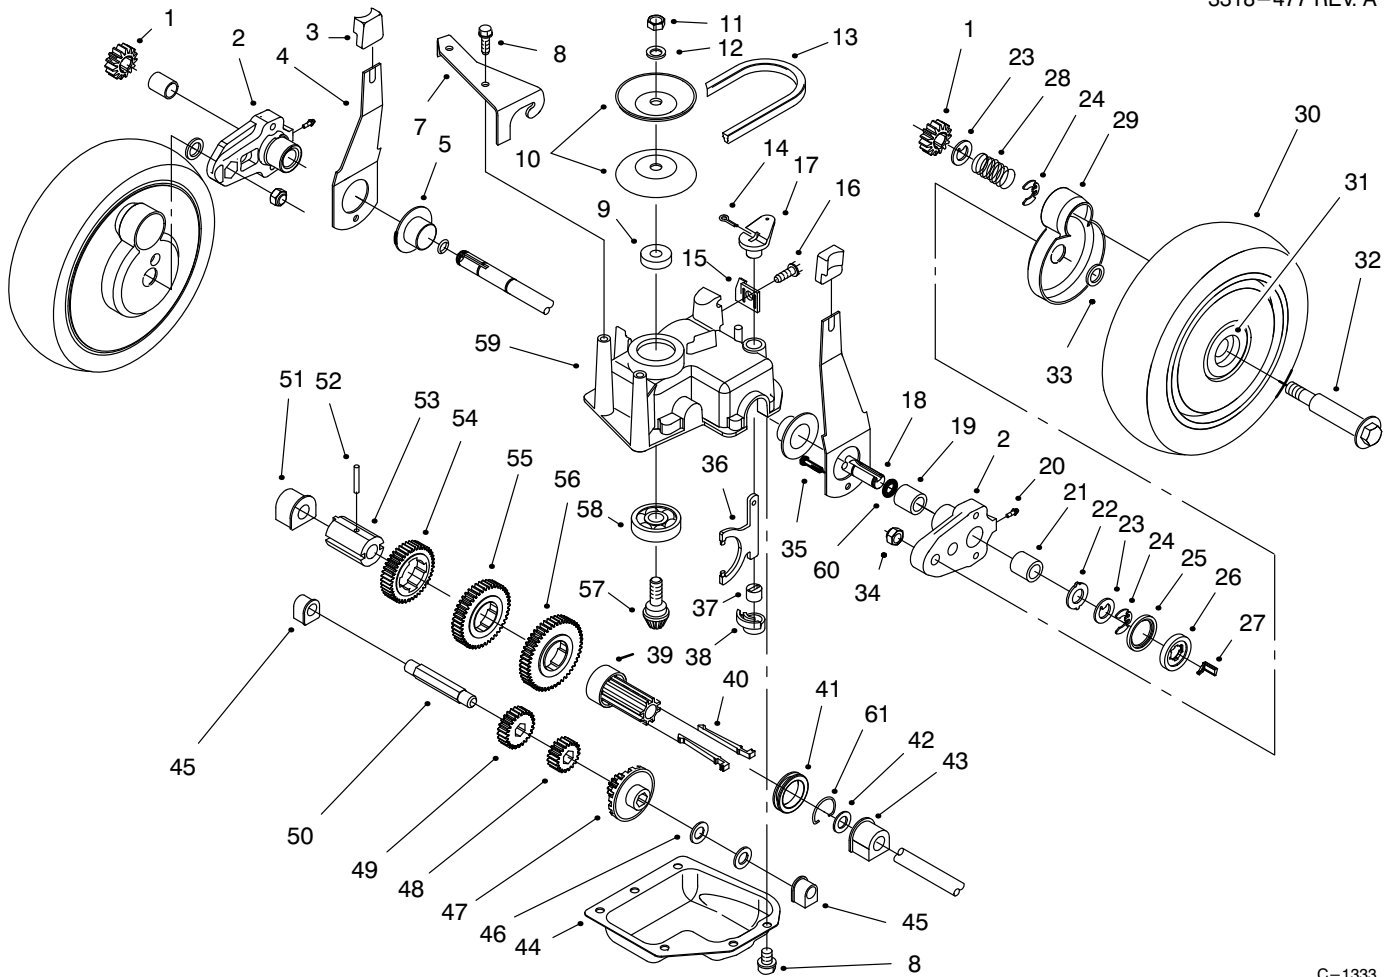

C-1333

GEAR CASE ASSEMBLY (CONTINUED)

Ref. No.	Part No.	Description	No. Used	Ref. No.	Part No.	Description	No. Used
49	55-3800	Gear - Pinion	1	56	55-3770	Gear - 49 Tooth 1st Gear	1
50	60-8800	Shaft - Intermediate	1	57	60-8890	Pinion - Bevel	1
51	60-8850	Bushing - Output Shaft	1	58	38-7820	Bearing - Ball	1
52	32121-120	Pin - Coil	1	59	60-8710	Gear Case - Upper	1
53	60-8790	Sleeve - Gear	1	60	237-153	O-Ring	2
54	55-3810	Gear - 39 Tooth 3rd Gear	1	61	65-5250	Clip - Spring	1
55	55-3790	Gear - 44 Tooth 2nd Gear	1	*	62-6673	Gear Case Assembly	1

*Not Illustrated