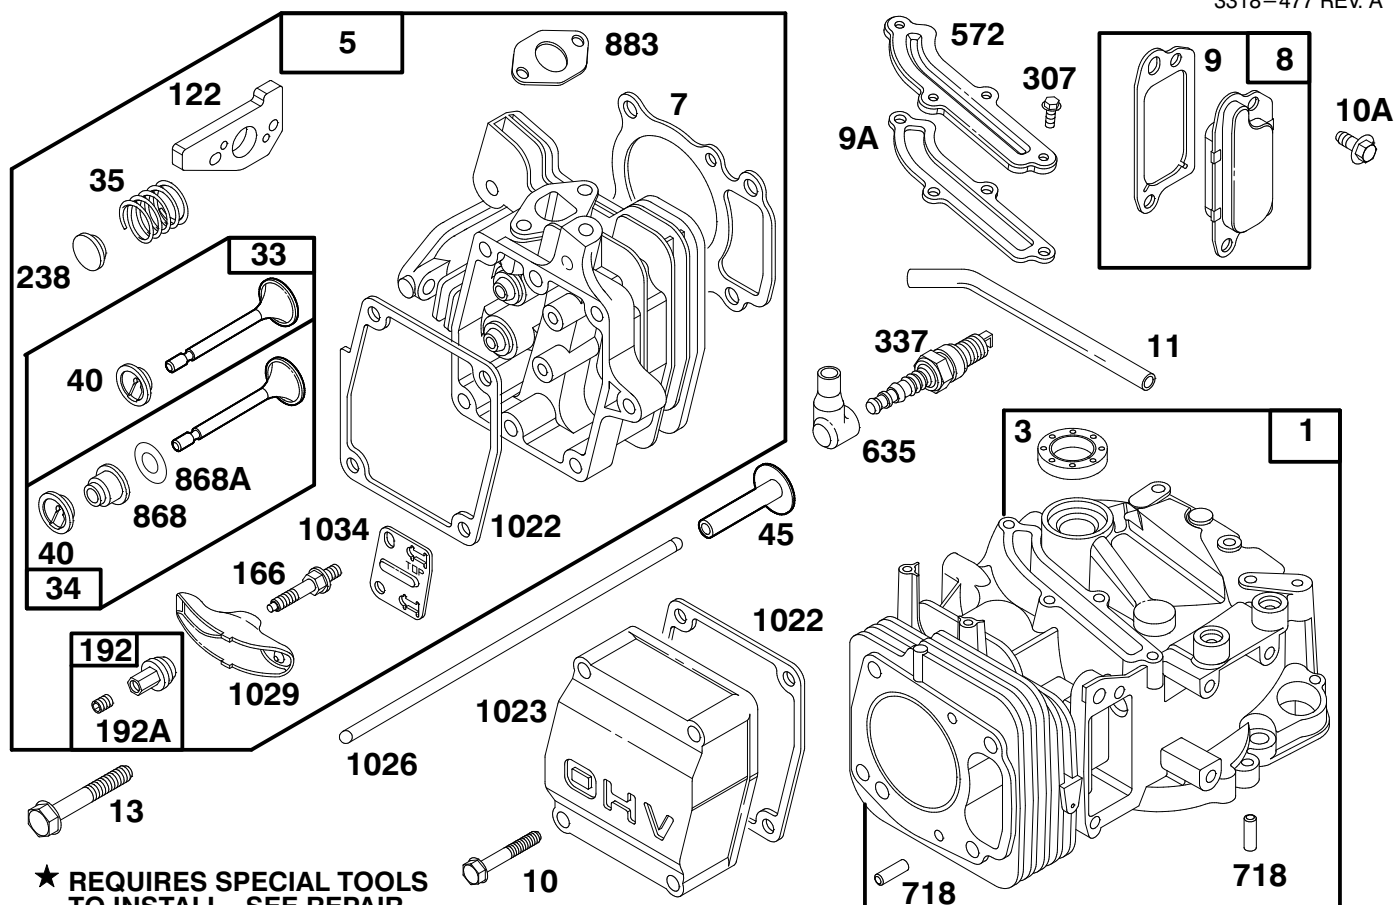

Assemblies include all parts shown in frames.

ENGINE GTS 150

Ref. No.	Part No.	Description	No. Used
1	77-7590	Cylinder Assy.	1
★3	77-9060	Seal - Oil	1
5	77-7730	Head - Cylinder	1
★7	77-7740	Gasket - Cylinder Head	1
8	77-9300	Breather Assy.	1
★9	77-9250	Gasket - Breather	1
★9A	77-7410	Gasket - Breather	1
10	77-7360	Screw - Hex. Head (Valve Cover)	1
10A	77-9200	Screw - Hex. Head	1
11	77-9410	Tube - Breather	1
13	77-7630	Screw - Cylinder Head	1
33	77-7860	Valve - Exhaust	1
34	77-7880	Valve - Intake	1
35	77-7810	Spring - Valve	1
40	77-7870	Retainer - Spring	1
45	77-7610	Tappet - Valve	1
●122	77-7820	Adapter Assy.	1
166	77-7780	Stud - Rocker Arm	1

Ref. No.	Part No.	Description	No. Used
192	77-7910	Ball & Screw - Rocker Arm	1
192A	77-9310	Screw - Set	1
238	77-7800	Cap - Valve	1
307	77-7420	Screw - Breather Cover Mtg.	1
337	77-7330	Plug - Spark	1
572	77-7400	Cover - Breather	1
635	77-7340	Elbow - Spark Plug	1
718	77-7600	Pin - Cylinder	1
★868	77-7890	Seal Assy. - Valve	1
★868A	77-7900	Gasket - Valve	1
★883	77-7760	Gasket - Exhaust	1
★1022	77-7320	Gasket - Rocker Cover	1
1023	77-9320	Cover - Valve	1
1026	77-7620	Rod - Push	1
1029	77-7790	Arm - Rocker	1
1034	77-7770	Guide - Push Rod	1

★ Included in Gasket Set - Part No. 77-8900

● Included in Carburetor Overhaul Kit - Part No. 77-9580