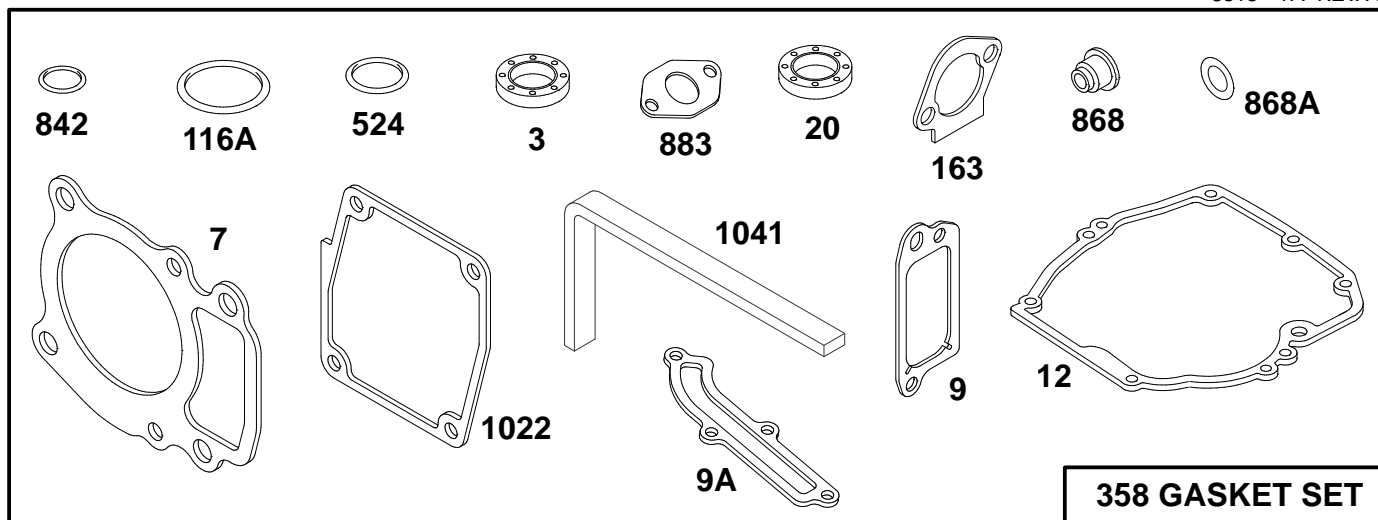

Assemblies include all parts shown in frames.

ENGINE GTS 150

Ref. No.	Part No.	Description	No. Used
★3	77-9060	Seal - Oil	1
★7	77-7740	Gasket - Cylinder Head	1
★9	77-9250	Gasket - Breather	1
★9A	77-7410	Gasket - Breather	1
★12	77-7550	Gasket - Engine Base	1
★20	77-7570	Seal - Oil	1
●104	77-8180	Pin - Float Hinge	1
●◆116	77-8210	Gasket - Sealing	1
★116A	77-7660	O-Ring	1
●118	77-9620	Valve and Spring - Needle	1
121	77-9580	Carburetor Overhaul Kit	1
●122	77-7820	Adapter Assembly	1
●127	94-1651	Plug - Welch	1
●134	77-8110	Valve - Inlet (Includes Seat)	1

Ref. No.	Part No.	Description	No. Used
●◆137	77-8200	Gasket - Float Bowl	1
★163	77-7960	Gasket - Air Cleaner	1
358	77-8900	Gasket Set	1
★524	77-7270	Seal - O-Ring	1
◆634	77-8150	Washer - Seal	1
★842	77-7300	Seal - O-Ring	1
★868	77-7890	Seal Assy. - Valve	1
★868A	77-7900	Seal - Valve	1
★883	77-7760	Gasket - Exhaust	1
977	77-8930	Carburetor Gasket Set	1
★1022	77-7320	Gasket - Rocker Cover	1
●1039	77-7250	Limiter - Float	1
★1041	77-8590	Seal - Foam	1
●1091	77-9650	Cap - Limiter	1

● Incl. in Carburetor Overhaul Kit - Part No. 77-9580

◆ Incl. in Carburetor Gasket Set - Part No. 77-8930

★ Included in Gasket Set - Part No. 77-8900