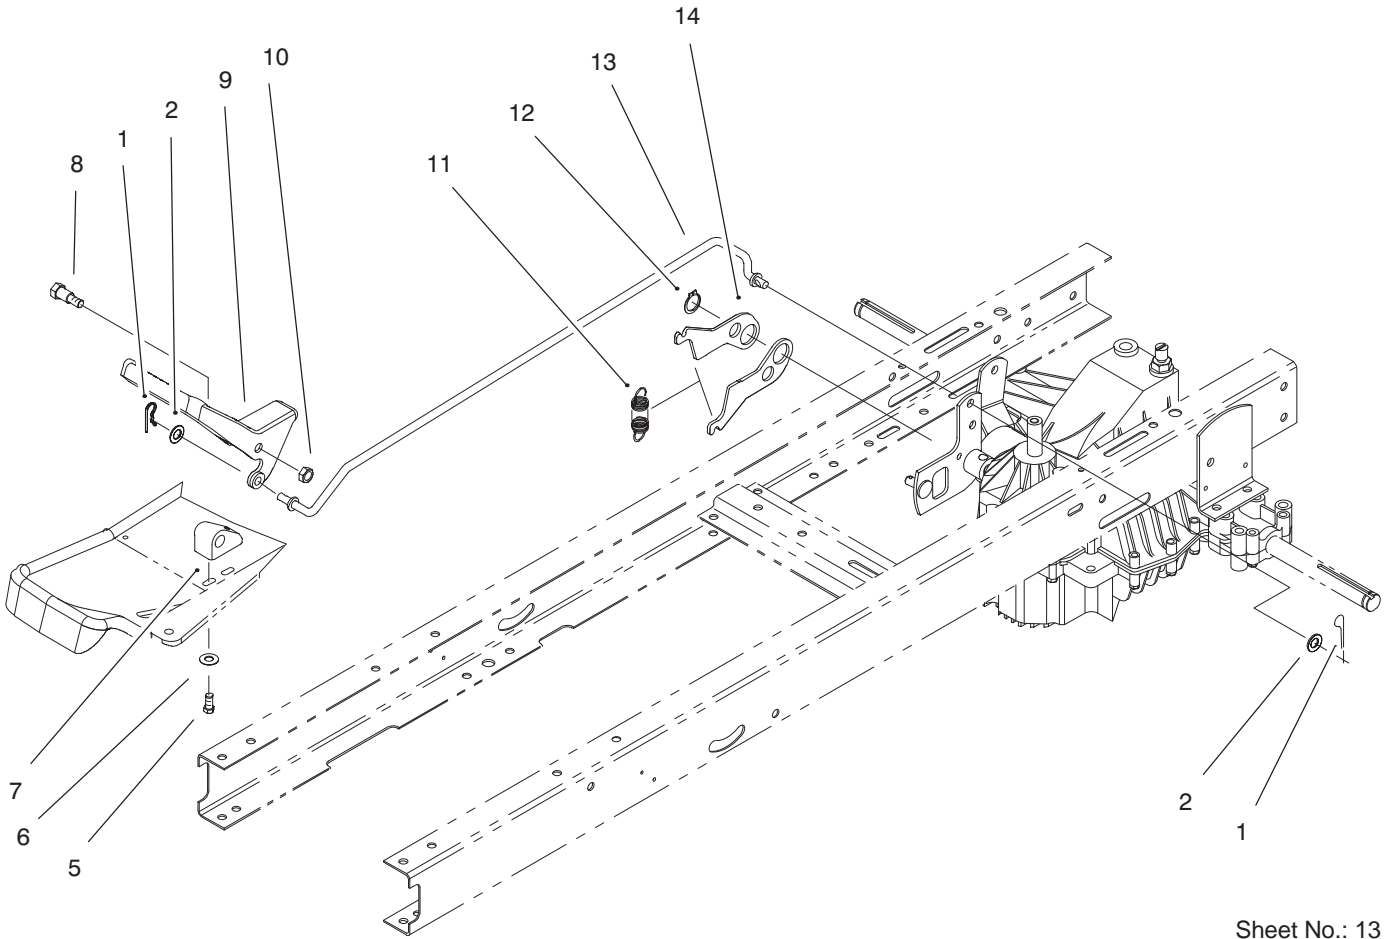

Sheet No.: 13

HYDRO TRANSAXLE CONTROLS ASSEMBLY

Ref. No.	Part No.	Qty.	Description
1	3290-307	2	Pin-Cotter
2	3256-23	2	Washer-Flat
5	46-8090	2	Screw-Tapping
6	3256-22	2	Washer-Flat
7	88-4690	1	Block - Pivot
8	23-0310	1	Shoulder Bolt
9	93-3812	1	Pedal - Speed Control
10	3296-59	1	Nut-Lock
11	92-7305	1	Spring - Extension
12	32151-83	1	Ring-Retaining
13	92-9793	1	Rod-Speed Control
14	88-5610	2	Lever - Neutral Return

Ref. No.	Part No.	Qty.	Description