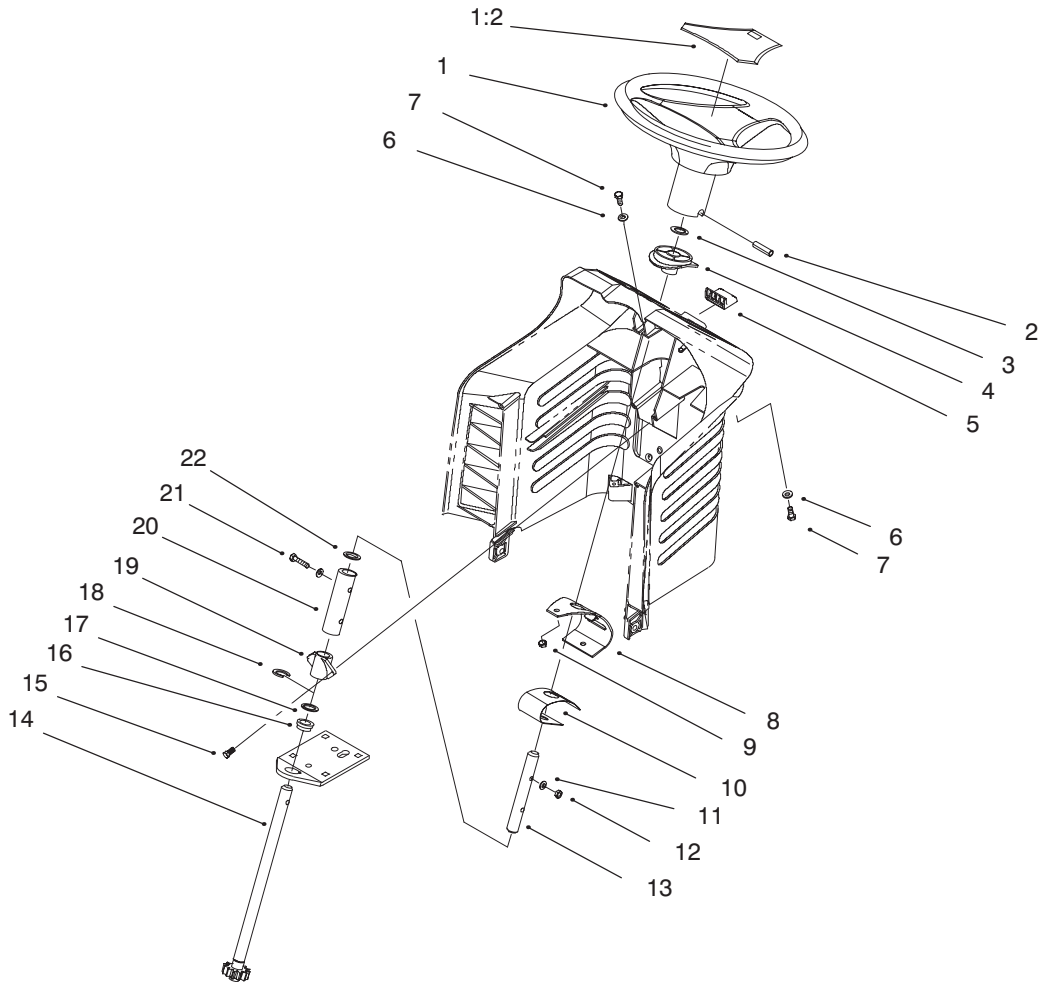

Sheet No.: 6

TILT STEERING ASSEMBLY

Ref. No.	Part No.	Qty.	Description
1	88-3850	1	Steering Wheel (Incl. Ref. #1:2)
1:2	88-3870	1	Cover - Wheel
2	32121-111	1	Pin-Spiral
3	32151-81	1	Retaining Ring Push-On
4	88-4190	1	Bushing - Sliding
5	88-4180	1	Button - Release
6	3256-22	2	Washer-Flat
7	321-4	2	Screw-HH
8	88-5180-03	1	Bracket - Backup
9	3296-42	2	Nut-Lock
10	88-4890	1	Spring - Leaf
11	3-7501	4	Washer-Curved
12	3296-42	2	Nut-Lock
13	88-6300	1	Shaft - Steering
14	88-6370	1	Shaft W.a. - Steering
15	27-0220	2	Screw-Special HWH
16	88-5150	1	Bushing - Flange
17	3-6498	1	Washer-Thrust
18	32151-48	1	Ring-Retaining
19	88-4210	1	Bushing - Stationary
20	88-6090	1	Coupling - Steering
21	321-9	2	Screw-HH
22	3-6498	1	Washer-Thrust

Ref. No.	Part No.	Qty.	Description