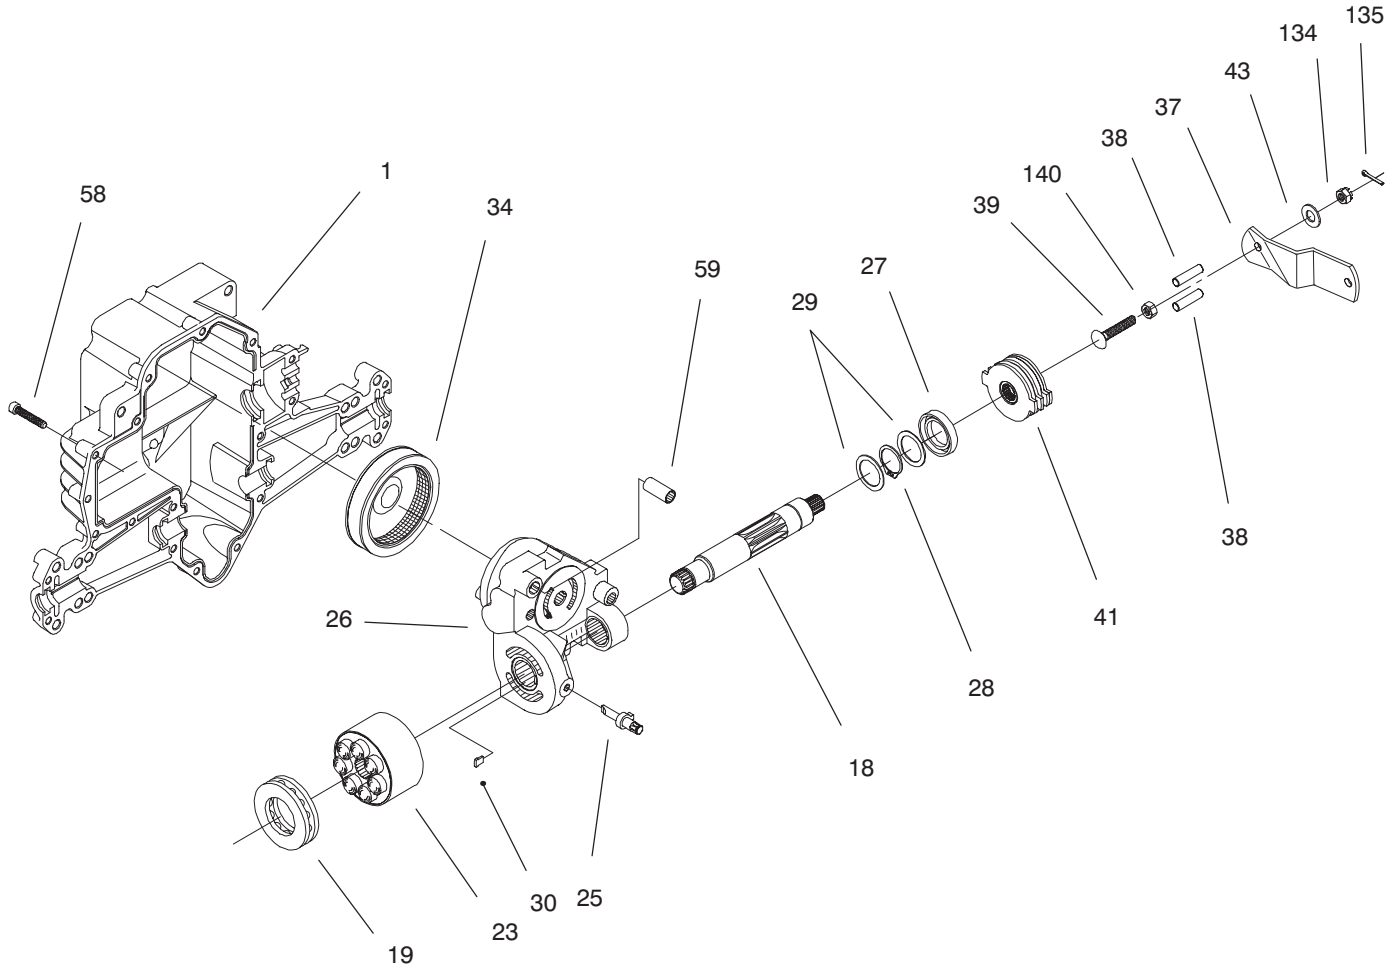

HYDRO TRANSAXLE ASSEMBLY (Continued)

Ref. No.	Part No.	Description	No. Used
1	94-1946	Housing - Lower	1
18	94-1947	Shaft - Motor	1
19	94-6923	Bearing - Thrust	1
23	94-1913	Block - Cyl. (Motor) Ass'y	1
25	94-1914	Actuator - Bypass	1
26	94-1915	Center Section Assembly	1
27	94-1916	Seal - Lip	1
28	94-1917	Ring - Retaining	1
29	94-1918	Washer	2
30	94-6925	Bypass Plate	1
34	94-1920	Oil Filter Element	1

Ref. No.	Part No.	Description	No. Used
37	93-3861	Lever - Brake	1
38	92-6549	Pin - Actuating	2
39	94-1923	Bolt	1
41	94-1919	Brake Rotor/Stator Kit	1
43	5-4460	Washer - Fender	1
58	94-1926	Bolt	21
59	94-1927	Pin	2
134	93-3807	Nut - Castle	1
135	3272-7	Pin - Cotter	1
140	3296-20	Nut - Lock	1