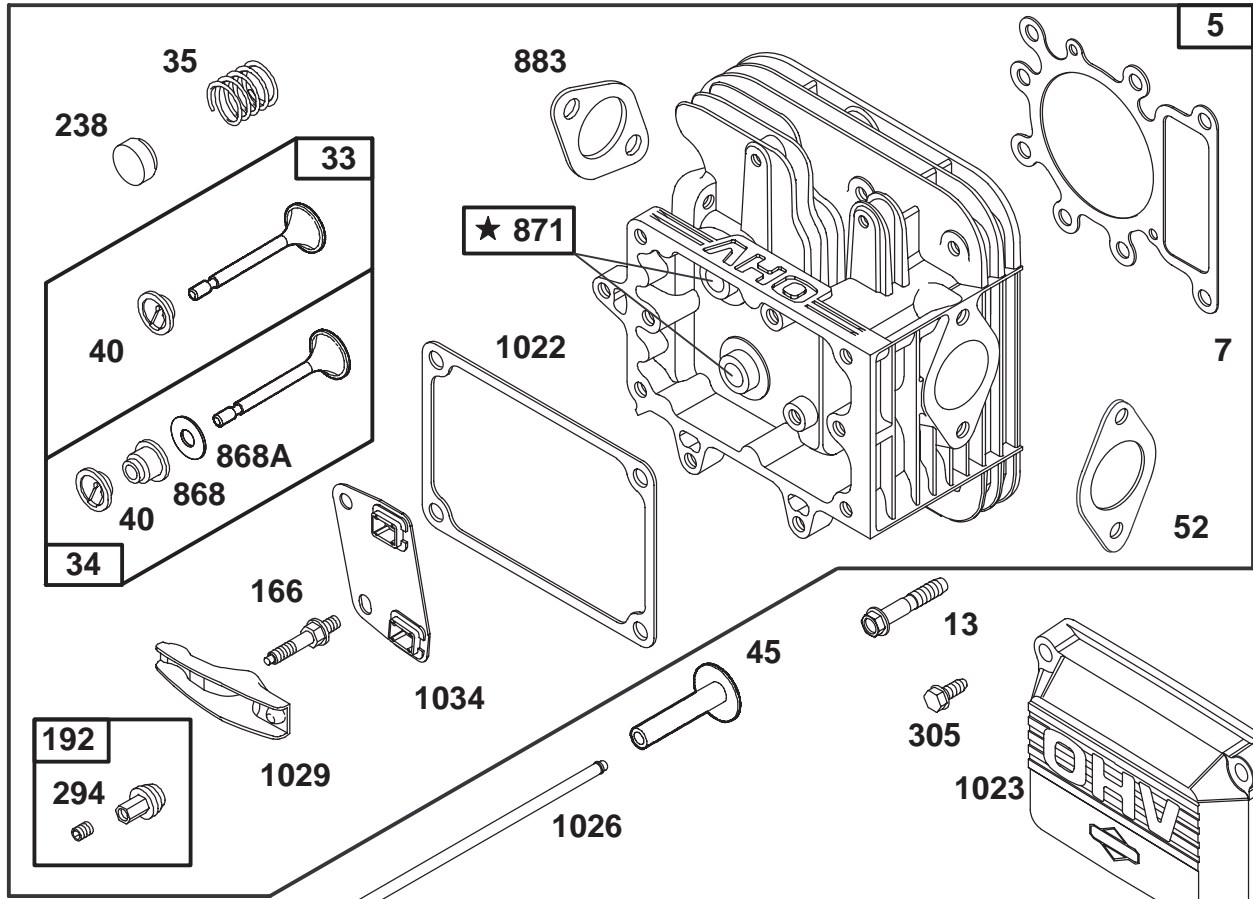

Assemblies include all parts shown in frames.

ENGINE BRIGGS & STRATTON MODEL 28N777-0174-01

Ref. No.	Part No.	Description	No. Used
5	495858	Head-Cylinder	1
Δ★7	272614	Gasket-Cylinder Head	1
13	94728	Screw-Cylinder Head	1
33	495856	Valve-Exhaust	1
34	495857	Valve-Intake	1
35	262811	Spring-Valve	1
40	224641	Retainer-Valve	1
45	262411	Tappet-Valve	1
Δ★52	272569	Gasket-Carburetor	1
166	94555	Stud-Rocker Arm	1
192	492160	Adjuster-Valve	1
238	262836	Cap-Valve	1
294	810068	Screw-Set	1
305	94786	Screw-Hex. Head	1

Ref. No.	Part No.	Description	No. Used
Δ★868	494435	Seal-Valve	1
Δ★868A	272610	Seal-Valve	1
★871	262835	Bushing-Guide (Intake and Exhaust)	1
Δ★883	272293	Gasket-Exhaust	1
Δ★1022	272475	Gasket-Rocker Cover	1
1023	224552	Cover-Rocker	1
1026	494432	Rod-Push (Intake) Note: 495136 Rod-Push (Exhaust)	1
1029	224554	Arm-Rocker	1
1034	494432	Guide-Push Rod	1

★ Included in Gasket Set-Part No. 495993.

Δ Included in Valve Overhaul Kit-Part No. 495992.

● Included in Carburetor Kit-Part No. 498116.

◆ Included in Carburetor Gasket Set-Part No. 494385.