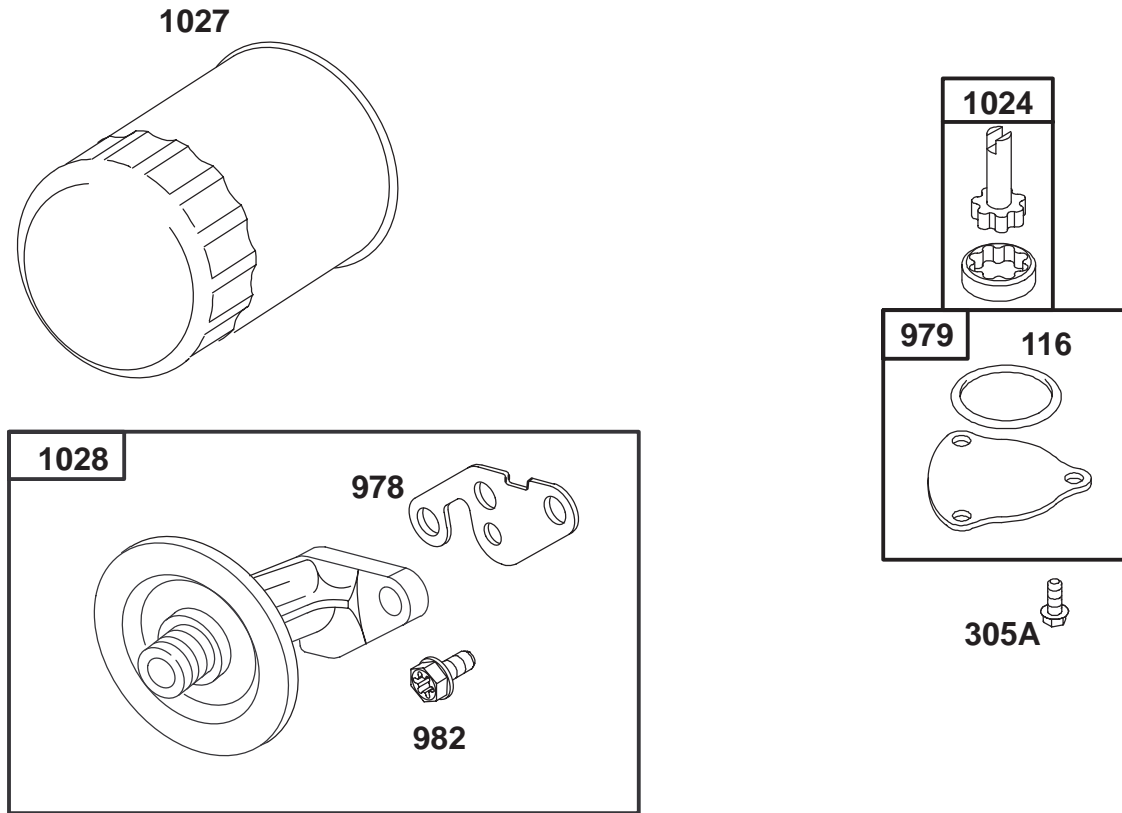

Assemblies include all parts shown in frames.

ENGINE BRIGGS & STRATTON MODEL 28N777-0174-01

Ref. No.	Part No.	Description	No. Used
★116	281402	Seal—O-Ring	1
305A	94619	Screw—Sem	1
★978	272888	Gasket—Adapter	1
979	496745	Cover—Pump	1
982	94773	Screw—Sem	1

Ref. No.	Part No.	Description	No. Used
1024	493884	Pump—Oil	1
1027	492932	Filter—Oil	1
1028	496744	Adapter—Filter	1

★ Included in Gasket Set—Part No. 495993.

△ Included in Valve Overhaul Kit—Part No. 495992.

● Included in Carburetor Kit—Part No. 498116.

◆ Included in Carburetor Gasket Set—Part No. 494385.