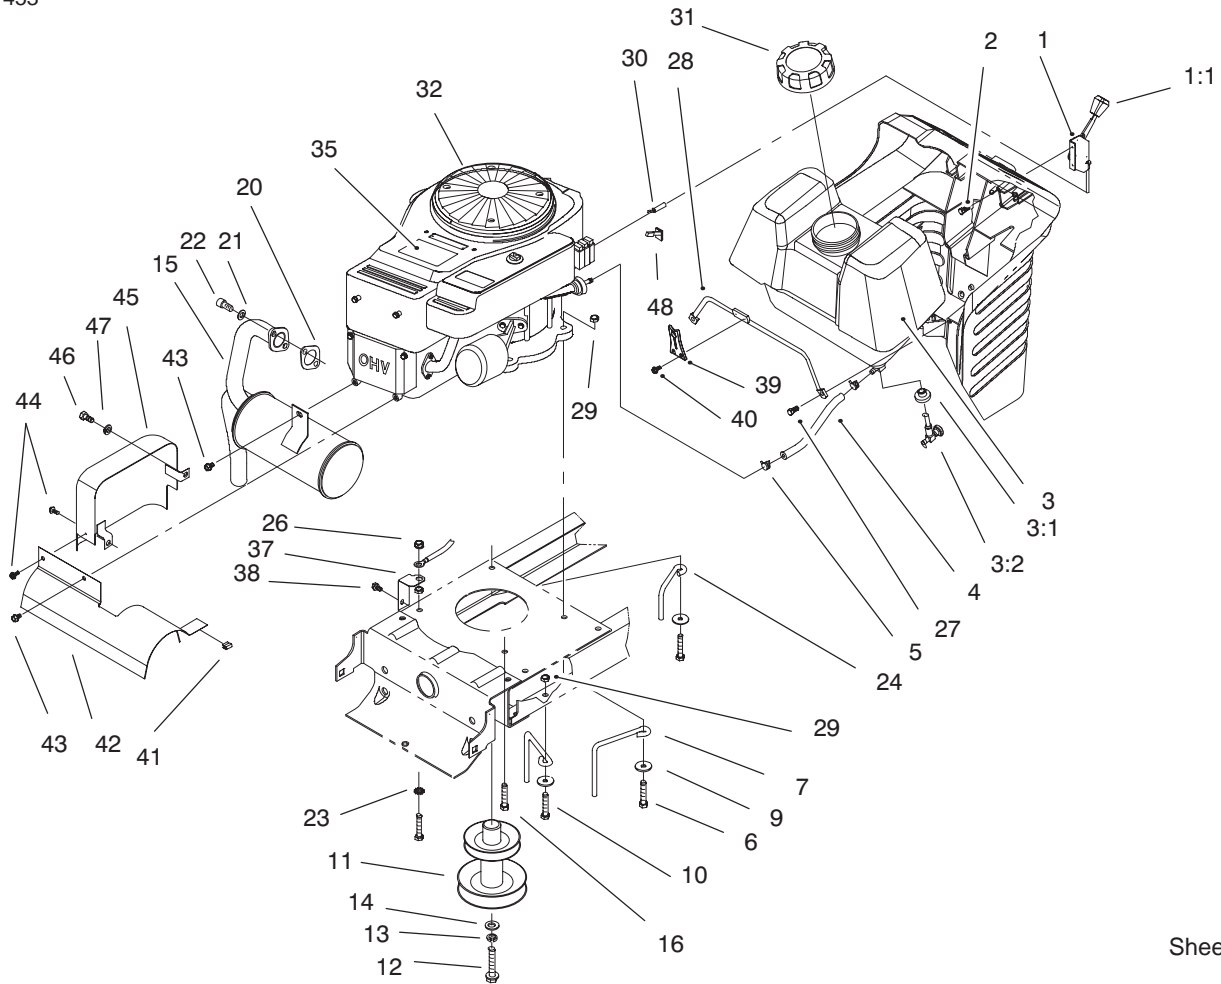

Sheet No.: 8

ENGINE SYSTEM COMPONENTS ASSEMBLY

Ref. No.	Part No.	Qty.	Description
1	88-4340	1	Throttle Control ASM (Incl. Ref. #1:1)
1:1	66-0120	1	Knob
2	27-0220	2	Screw-Special HWH
3	88-3880	1	Gas Tank Assembly (Incl. Ref. #3:1 & 3:2)
3:1	104047	1	Bushing
3:2	104048	1	Valve - Fuel
4	47-2963	1	Fuel Line
5	2412-98	2	Clamp-Hose
6	322-9	3	Screw-HH
7	93-3854	3	Belt Guide - Engine
9	5-4460	4	Washer-Fender
10	322-5	2	Screw-HH
11	88-4850	1	Pulley - Engine (38")
12	26-0671	1	Bolt-Blade
13	3253-22	1	Washer-Lock
14	3256-25	1	Washer-Fit
15	94-1953	1	Muffler-Exhaust
16	9267154	1	Screw
20	88-4410	1	Gasket - Muffler
21	3253-4	2	Washer-Lock
22	3274-10	2	Screw-Sckt Hd.
23	3255-8	1	Washer-Lock
24	93-3855	1	Belt Guide - R.h.
26	32149-1	2	Nut-Keps

Ref. No.	Part No.	Qty.	Description
27	27-0220	2	Screw-Special HWH
28	94-1952	1	Rod-Gas Tank
29	3296-29	4	Nut-Lock
30	88-4350	1	Cable ASM-Throttle
31	88-3980	1	Gas Cap ASM
32	94-3512	1	Engine-14.5hp B&s Ohv D+ (Only On: 71193)
32	94-3560	1	Engine-14.5hp Ohv Tq+ (Only On: 71217)
35	94-3525	1	Decal-Engine
37	93-3809	1	Bracket-Ground
38	32144-4	1	Screw-TAP
39	94-1951	1	Latch-Hood
40	32144-112	2	Screw-Self TAP
41	93-3882	1	Clip-Tinnerman
42	93-3880-03	1	Shield - Muffler
43	32144-4	2	Screw-TAP
44	32104-76	2	Screw-Self TAP
45	93-8450-03	1	Exhaust Shield Wa
46	322-3	1	Screw-HH
47	3253-4	1	Washer-Lock
48	88-4490	1	Reducer - Throttle Rpm (Only On: 71217)