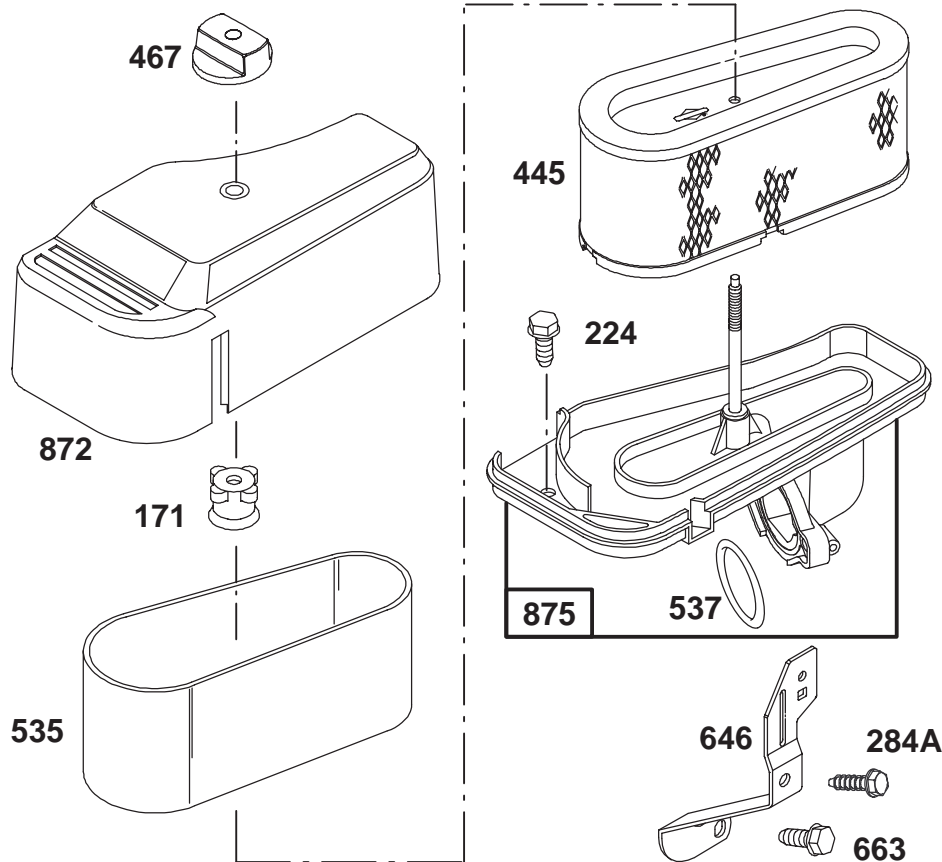

Assemblies include all parts shown in frames.

ENGINE BRIGGS & STRATTON MODEL 28N707-0131-01

Ref. No.	Part No.	Description	No. Used
171	281051	Nut—Air Cleaner Mtg.	1
224	94729	Screw—Air Cleaner Sem	1
284A	94704	Screw—Air Cleaner	1
445	493910	Filter—Air	1
467	493903	Knob—Air Cleaner	1
535	272403	Filter—Air	1

Ref. No.	Part No.	Description	No. Used
★537	281106	Gasket—Air Cleaner	1
646	224546	Brace—Air Cleaner	1
663	94620	Screw—Hex. Hd.	1
872	281361	Cover—Air Cleaner	1
875	495862	Body—Air Cleaner	1

★ Included in Gasket Set—Part No. 495993.
△ Included in Valve Overhaul Kit—Part No. 495992.

● Included in Carburetor Kit—Part No. 498116.
◆ Included in Carburetor Gasket Set—Part No. 494385.