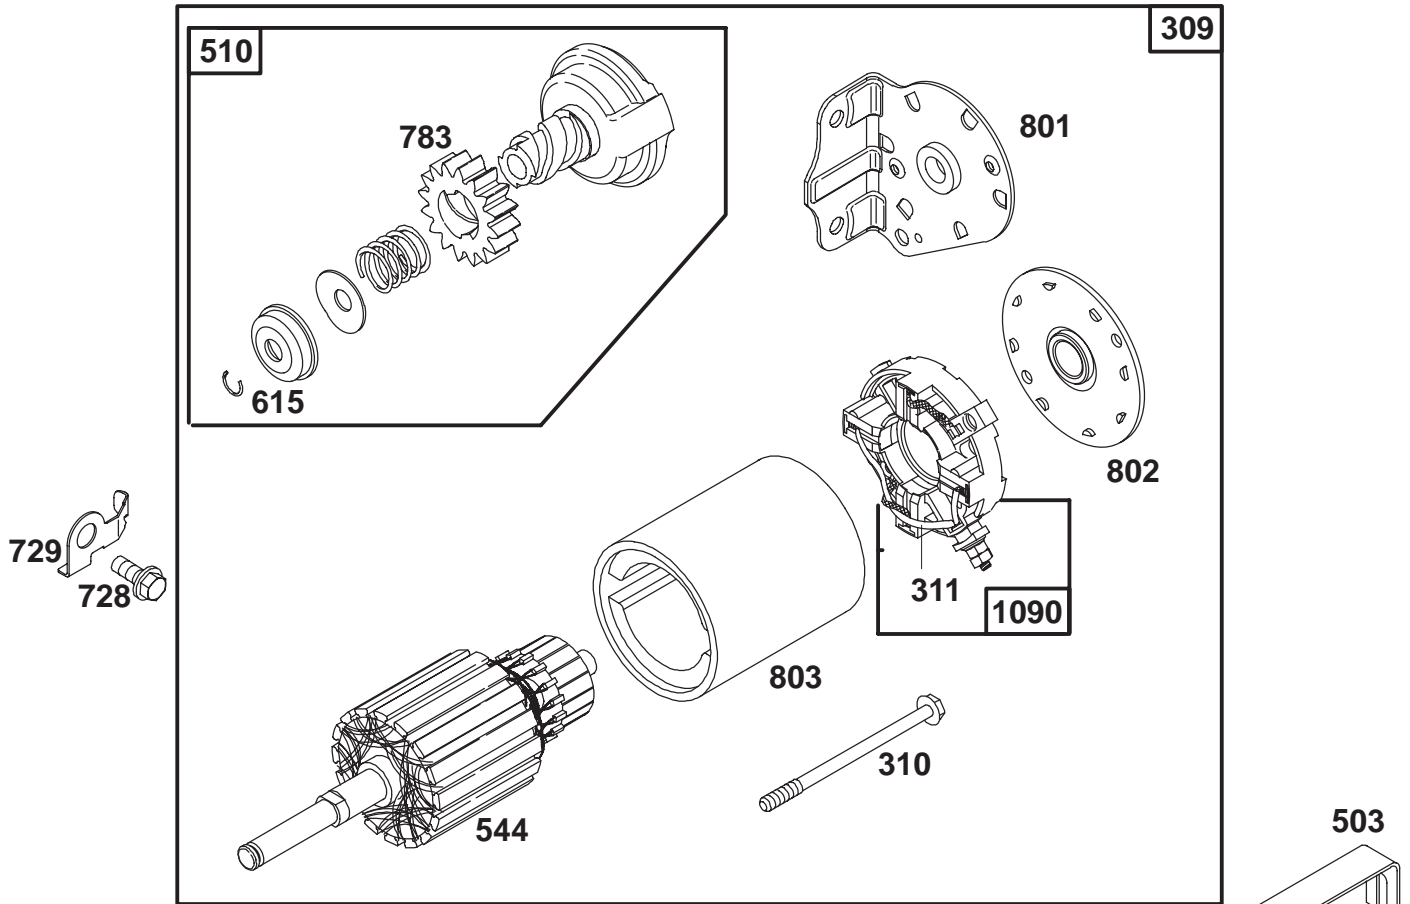

Assemblies include all parts shown in frames.

ENGINE BRIGGS & STRATTON MODEL 28N707-0131-01

Ref. No.	Part No.	Description	No. Used
309	497595	Motor-Starter	1
310	94003	Bolt-Thru	1
311	497608	Brush Set	1
503	806000	Strap-Starter	1
510	497606	Drive-Starter	1
544	497603	Armature-Starter	1
615	263080	Retainer	1

Ref. No.	Part No.	Description	No. Used
728	94627	Screw-Hex. Head	1
729	225170	Clip-Wire	1
783	280104	Gear-Starter	1
801	394856	Cap-Drive	1
802	497607	Plate-Cover	1
803	497604	Housing-Starter	1
1090	497605	Cap-End	1

★ Included in Gasket Set-Part No. 495993.

△ Included in Valve Overhaul Kit-Part No. 495992.

● Included in Carburetor Kit-Part No. 498116.

◆ Included in Carburetor Gasket Set-Part No. 494385.