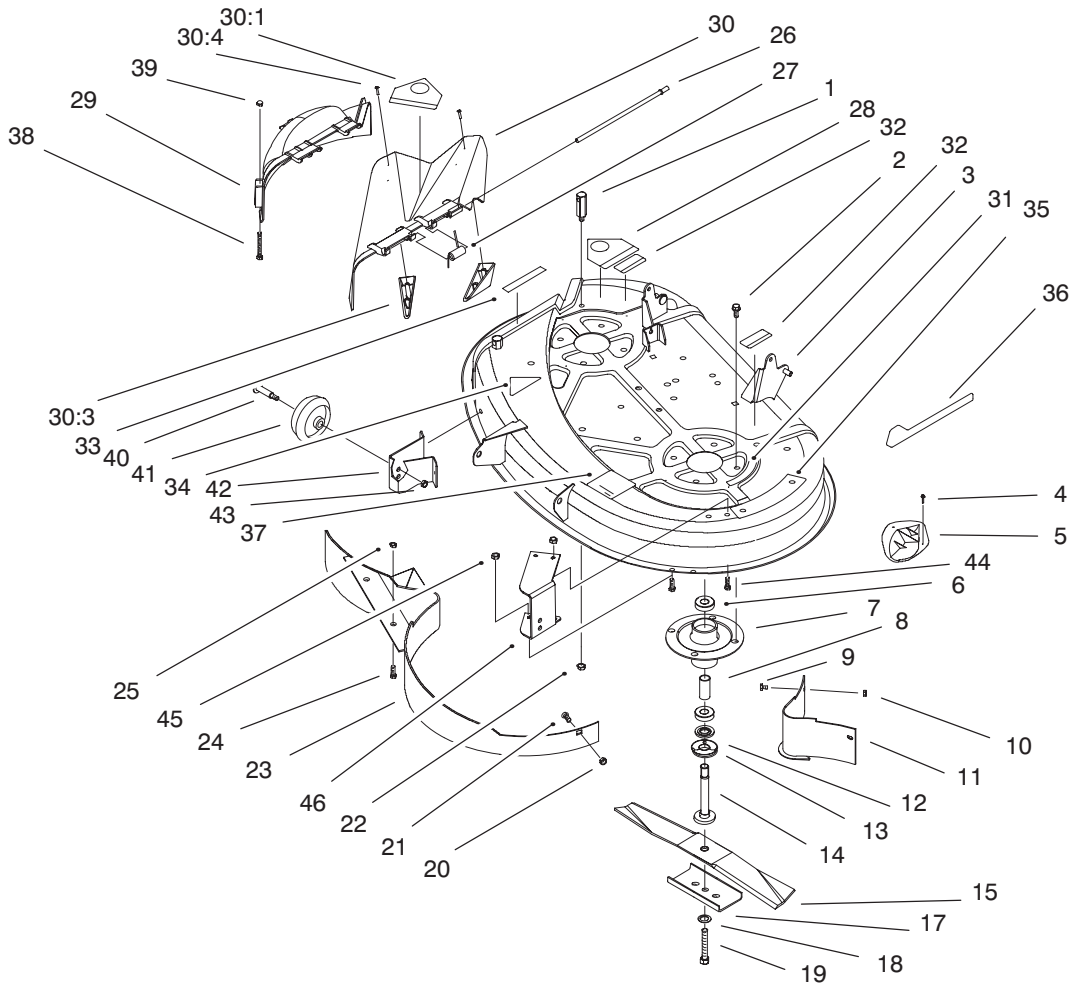

Sheet No.: 16

38" DECK COMPONENTS ASSEMBLY (Cont.)

Ref. No.	Part No.	Qty.	Description
30	93-7695	1	ASM.-38" Deflector (Only On: 71217) (Incl. Ref. #30:1 & 30:3-30:4)
30:1	93-1122	1	Decal Danger (Only On: 71193)
30:1	93-7010	1	Decal Danger (Only On: 71217)
30:3	93-7679	2	Kicker - CE (Only On: 71217)
30:4	93-0231	4	Screw - Phillips Pan Head (Only On: 71217)
31	68-3660	1	Decal - Shield Danger (Only On: 71193)
31	93-6677	1	Decal - Shield Danger (Only On: 71217)
32	55-4300	2	Decal-Warning (Only On: 71193)
32	93-6674	2	Decal-Warning (Only On: 71217)
33	68-3650	1	Decal-Danger (Only On: 71193)
33	93-7009	1	Decal-Deflector Danger (Only On: 71217)

Ref. No.	Part No.	Qty.	Description
35	79-3140	1	Decal-Danger (Only On: 71193)
36	92-9520	1	Decal-Deck (Only On: 71193)
37	93-6679	1	Decal - Belt Routing
38	321-15	2	Screw-HH (Only On: 71193)
39	32111-7	2	Nut-Cap (Only On: 71193)
40	56-6591	2	Wheel Bolt (Only On: 71217)
41	701756	2	Wheel - Deck (Only On: 71217)
42	88-5740-03	1	Bracket-Deck Wheel RH (Only On: 71217)
43	3296-39	2	Nut-Lock (Only On: 71217)
44	322-3	6	Screw-HH (Only On: 71217)
45	3296-29	6	Nut-Lock (Only On: 71217)
46	93-3896-03	1	Bracket-Deck Wheel LH (Only On: 71217)