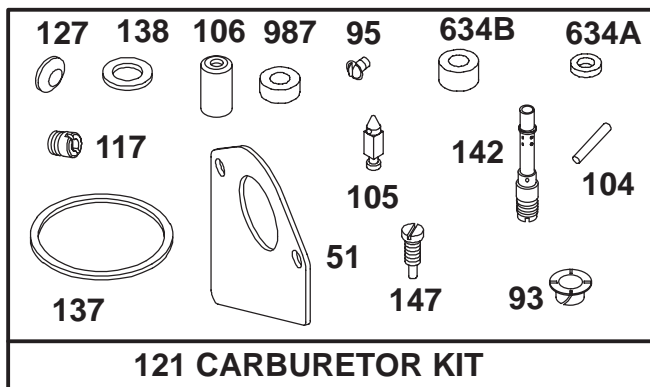

Assemblies include all parts shown in frames.

ENGINE BRIGGS & STRATTON MODEL 28N707-0131-01

Ref. No.	Part No.	Description	No. Used
★3	391086	Seal—Oil	1
△★7	272614	Gasket—Cylinder Head	1
★9	27803	Gasket—Valve Cover	1
★12	271916	Gasket—Crankcase (.015" Thick)	1
★	271997	Gasket—Crankcase (.005" Thick)	1
★	271996	Gasket—Crankcase (.009" Thick)	1
★20	291675	Seal—Oil	1
●◆51	272465	Gasket—Carburetor	1
△★52	272569	Gasket—Carburetor	1
●93	281346	Bushing—Throttle Shaft	1
●95	94098	Screw—Throttle	1
●104	231789	Pin—Float Hinge	1
●105	231855	Valve—Inlet Needle	1
●106	231854	Seat—Inlet	1
●117	231858	Jet—Main	1
121	498116	Carburetor Kit	1
●127		Plug—Welch (Sold in Kit Only).	1

Ref. No.	Part No.	Description	No. Used
●◆137	281165	Gasket—Float Bowl	1
●◆138	281164	Washer—Float Bowl	1
●142	231990	Nozzle—Carburetor	1
●147	231985	Jet—Pilot	1
358	495993	Gasket Set	1
★524	281370	Seal—Fill Tube	1
★537	281106	Gasket—Air Cleaner	1
★634	491323	Seal—Governor	1
●634A	398970	Seal—Throttle Shaft	1
●634B	281168	Seal—Choke Shaft	1
★842	270920	Seal—Oil Filler Cap	1
△★868	494435	Seal—Valve	1
△★868A	272610	Seal—Valve	1
★883	272293	Gasket—Exhaust	1
977	494385	Carburetor Gasket Set	1
★978	272888	Gasket—Adapter	1
●987	281166	Seal—Throttle Shaft	1
△★1022	272475	Gasket—Rocker Cover	1
1033	495992	Kit—Valve Overhaul	1

★ Included in Gasket Set—Part No. 495993.

△ Included in Valve Overhaul Kit—Part No. 495992.

● Included in Carburetor Kit—Part No. 498116.

◆ Included in Carburetor Gasket Set—Part No. 494385.