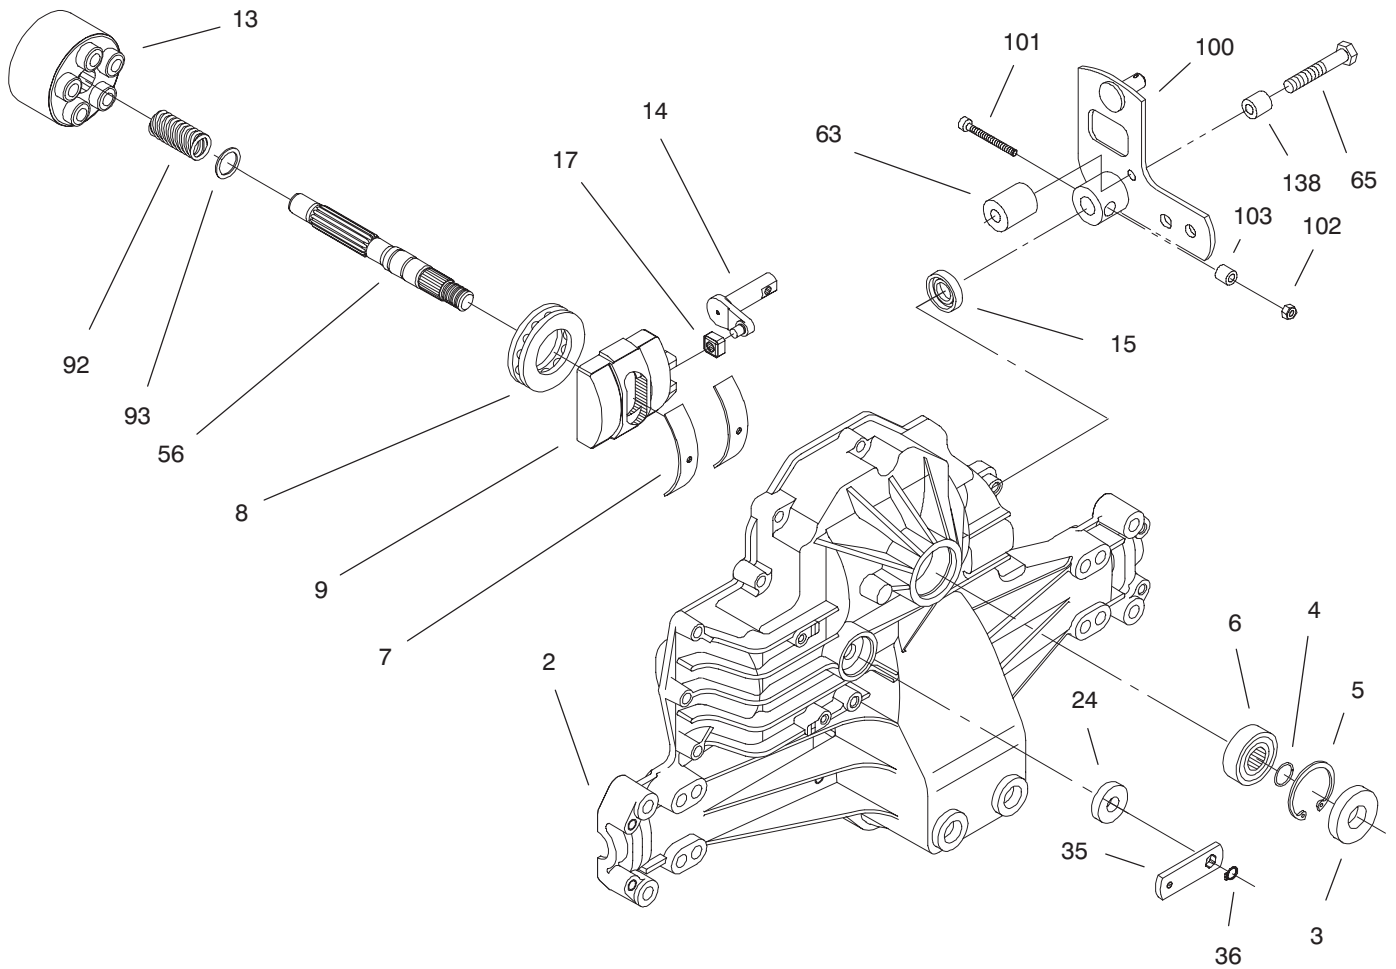

HYDRO TRANSAXLE ASSEMBLY

Ref. No.	Part No.	Description	No. Used
2	94-1948	Upper Housing Assembly	1
3	92-6543	Seal - Lip	1
4	94-1902	Ring - Wire Retaining	1
5	94-1903	Ring - Retaining	1
6	94-1904	Bearing - Shaft Ball	1
7	94-1905	Bearing - Cradle	2
8	94-6922	Bearing - Thrust	1
9	94-1907	Swashplate - Variable	1
13	94-1908	Block - Cylinder Assembly	1
14	94-1909	Arm - Trunion	1
15	92-6544	Seal - Lip	1
17	94-1910	Guide - Slot	1
24	92-6545	Seal - Lip	1

Ref. No.	Part No.	Description	No. Used
35	92-6547	Arm - Bypass	1
36	936109	Ring - Retaining	1
56	94-1925	Shaft - Input	1
63		Spacer	1
65		Bolt	1
92	94-1936	Spring - Block	1
93	94-1937	Washer - Block Thrust	1
100		Control Arm Assembly	1
101		Socket Head Cap Screw	1
102		Nut	1
103		Spacer	1
138		Spacer	1