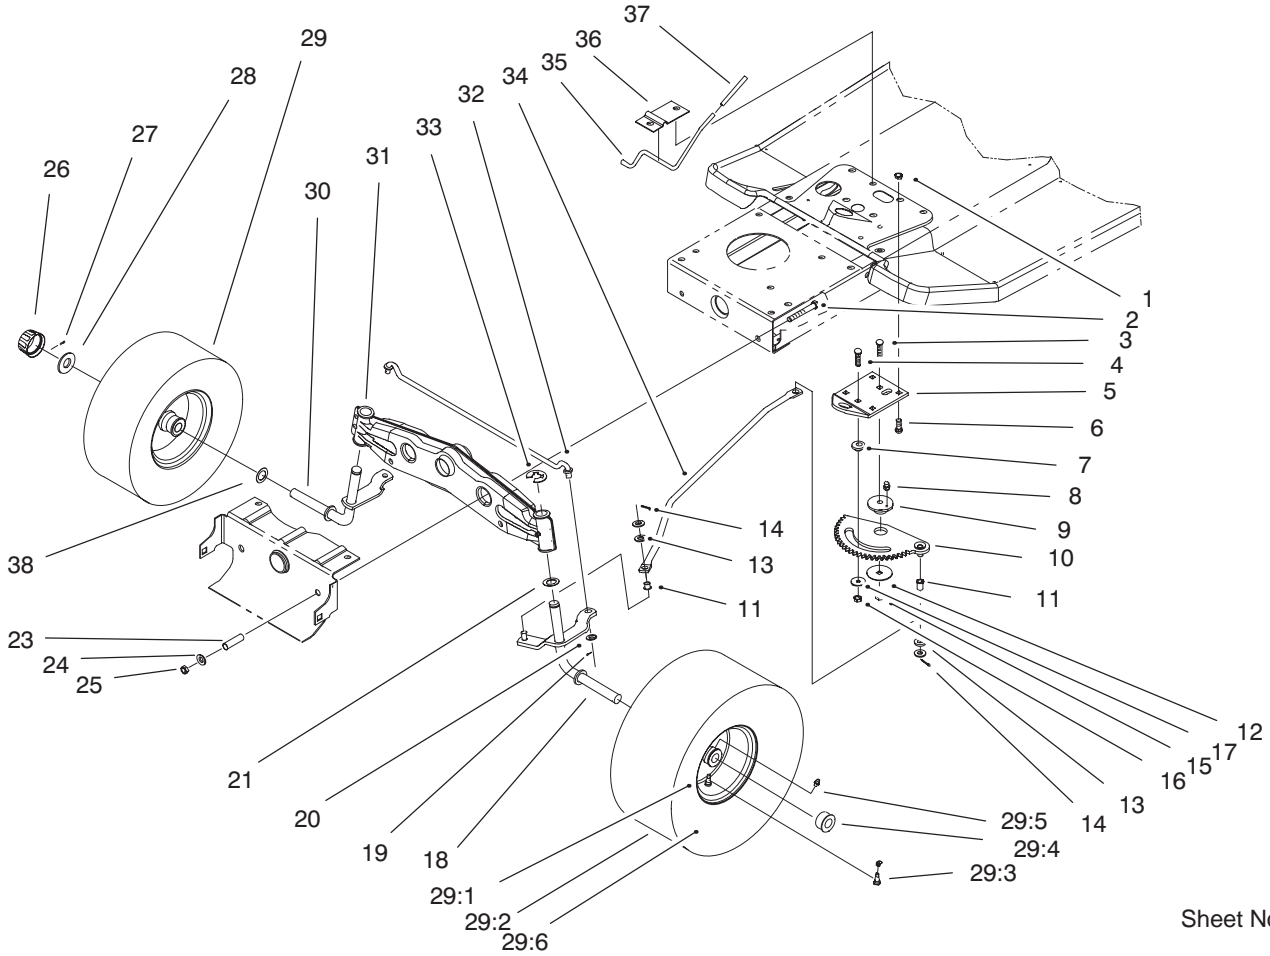

Sheet No.: 5

STEERING COMPONENTS ASSEMBLY

Ref. No.	Part No.	Qty.	Description
1	3296-29	4	Nut-Lock
2	323-13	2	Screw-HH
3	3231-4	1	Bolt-CARR
4	3230-3	1	Screw-CARR
5	88-5130-03	1	Bracket - Steering Rack
6	3230-1	4	Screw-CARR
7	88-5010	1	Spacer - Steering Rack
8	302-26	1	Fitting-Grease
9	88-4670	1	Bushing - Eccentric
10	88-5200	1	Steering Rack W.a.
11	52-2891	2	Bushing - Steering Links
12	111419	1	Washer-Bearing
13	3256-25	4	Washer-Flt
14	3272-10	2	Pin-Cotter
15	3296-39	1	Nut-Lock
16	3296-29	1	Nut-Lock
17	5-4460	1	Washer-Fender
18	92-7890-03	1	Spindle Wa-LH
19	3272-10	2	Pin-Cotter
20	3256-24	2	Washer-Flat
21	3-6498	2	Washer-Thrust
23	88-5470	2	Spacer - Front Axle
24	3256-24	2	Washer-Flat

Ref. No.	Part No.	Qty.	Description
25	3296-39	2	Nut-Lock
26	61-9780	2	Hubcap
27	3272-12	2	Pin-Cotter
28	28-2480	2	Washer-Flat
29	88-4280	2	Front Wheel & Tire Assembly (Incl. Ref. #29:1-29:6)
29:1	88-4370	2	Rim
29:2	88-4070	2	Tire
29:3	237-27	2	Valve Stem
29:4	88-4400	2	Bearing - Wheel
29:5	302-5	2	Fitting - Grease
29:6	232-39	2	Tube - Inner
30	92-7889-03	1	Spindle Wa-RH
31	94-1962-03	1	Front Axle Wa
32	88-5380	1	Tie Rod - Steering
33	32151-48	2	Ring-Retaining
34	88-4830	1	Link - Drag
35	88-5510	1	Rod-Parking Brake
36	88-5520-03	1	Bracket-Parking Brake
37	88-0890	1	Grip - Parking Brake
38	3-6498	A/R	Washer-Thrust