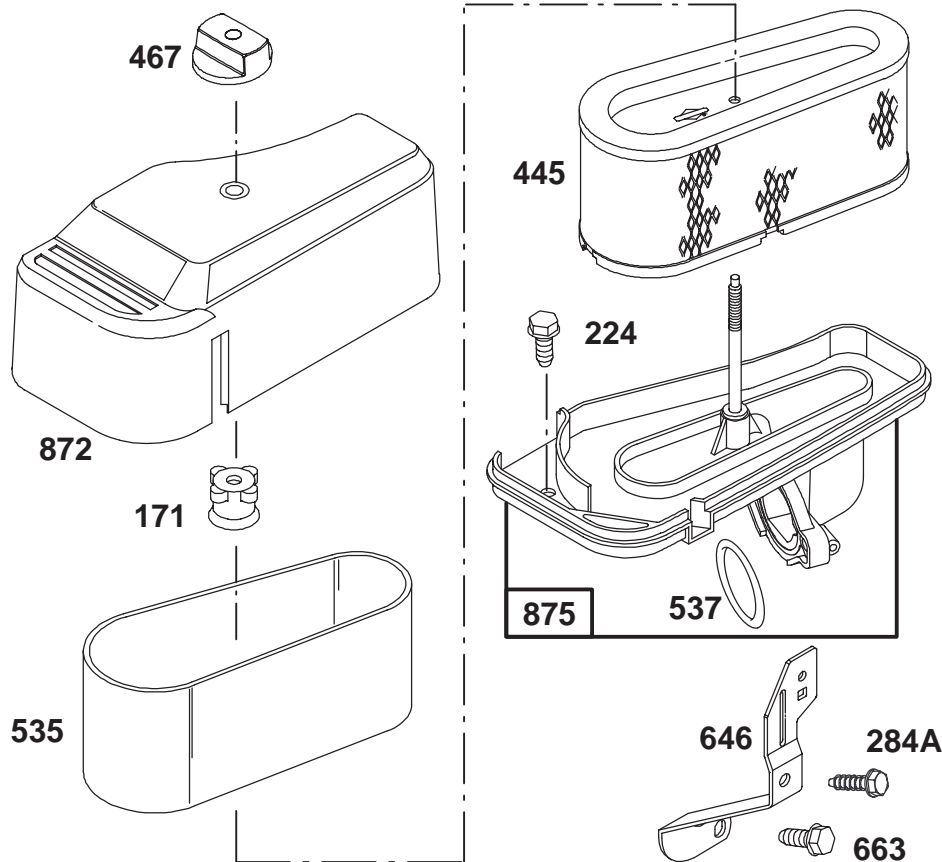

Assemblies include all parts shown in frames.

ENGINE BRIGGS & STRATTON MODEL 28N777-0174-01

Ref. No.	Part No.	Description	No. Used
171	281051	Nut—Air Cleaner Mtg.	1
224	94729	Screw—Air Cleaner Sem	1
284A	94704	Screw—Air Cleaner	1
445	493910	Filter—Air	1
467	493903	Knob—Air Cleaner	1
535	272403	Filter—Air	1

Ref. No.	Part No.	Description	No. Used
★537	281106	Gasket—Air Cleaner	1
646	224546	Brace—Air Cleaner	1
663	94620	Screw—Hex. Hd.	1
872	281361	Cover—Air Cleaner	1
875	495862	Body—Air Cleaner	1

★ Included in Gasket Set—Part No. 495993.
△ Included in Valve Overhaul Kit—Part No. 495992.

● Included in Carburetor Kit—Part No. 498116.
◆ Included in Carburetor Gasket Set—Part No. 494385.