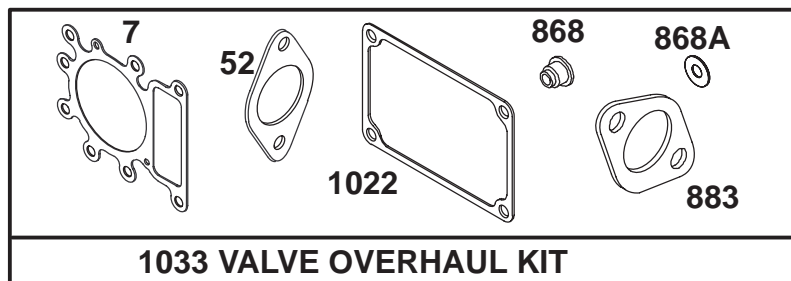

Assemblies include all parts shown in frames.

ENGINE BRIGGS & STRATTON MODEL 28N707-0131-01

Ref. No.	Part No.	Description	No. Used
★3	391086	Seal—Oil	1
△★7	272614	Gasket—Cylinder Head	1
★9	27803	Gasket—Valve Cover	1
★12	271916	Gasket—Crankcase (.015" Thick)	1
★	271997	Gasket—Crankcase (.005" Thick)	1
★	271996	Gasket—Crankcase (.009" Thick)	1
★20	291675	Seal—Oil	1
●◆51	272465	Gasket—Carburetor	1
△★52	272569	Gasket—Carburetor	1
●93	281346	Bushing—Throttle Shaft	1
●95	94098	Screw—Throttle	1
●104	231789	Pin—Float Hinge	1
●105	231855	Valve—Inlet Needle	1
●106	231854	Seat—Inlet	1
●117	231858	Jet—Main	1
121	498116	Carburetor Kit	1
●127		Plug—Welch (Sold in Kit Only).	1

Ref. No.	Part No.	Description	No. Used
●◆137	281165	Gasket—Float Bowl	1
●◆138	281164	Washer—Float Bowl	1
●142	231990	Nozzle—Carburetor	1
●147	231985	Jet—Pilot	1
358	495993	Gasket Set	1
★524	281370	Seal—Fill Tube	1
★537	281106	Gasket—Air Cleaner	1
★634	491323	Seal—Governor	1
●634A	398970	Seal—Throttle Shaft	1
●634B	281168	Seal—Choke Shaft	1
★842	270920	Seal—Oil Filler Cap	1
△★868	494435	Seal—Valve	1
△★868A	272610	Seal—Valve	1
★883	272293	Gasket—Exhaust	1
977	494385	Carburetor Gasket Set	1
★978	272888	Gasket—Adapter	1
●987	281166	Seal—Throttle Shaft	1
△★1022	272475	Gasket—Rocker Cover	1
1033	495992	Kit—Valve Overhaul	1

★ Included in Gasket Set—Part No. 495993.

△ Included in Valve Overhaul Kit—Part No. 495992.

● Included in Carburetor Kit—Part No. 498116.

◆ Included in Carburetor Gasket Set—Part No. 494385.