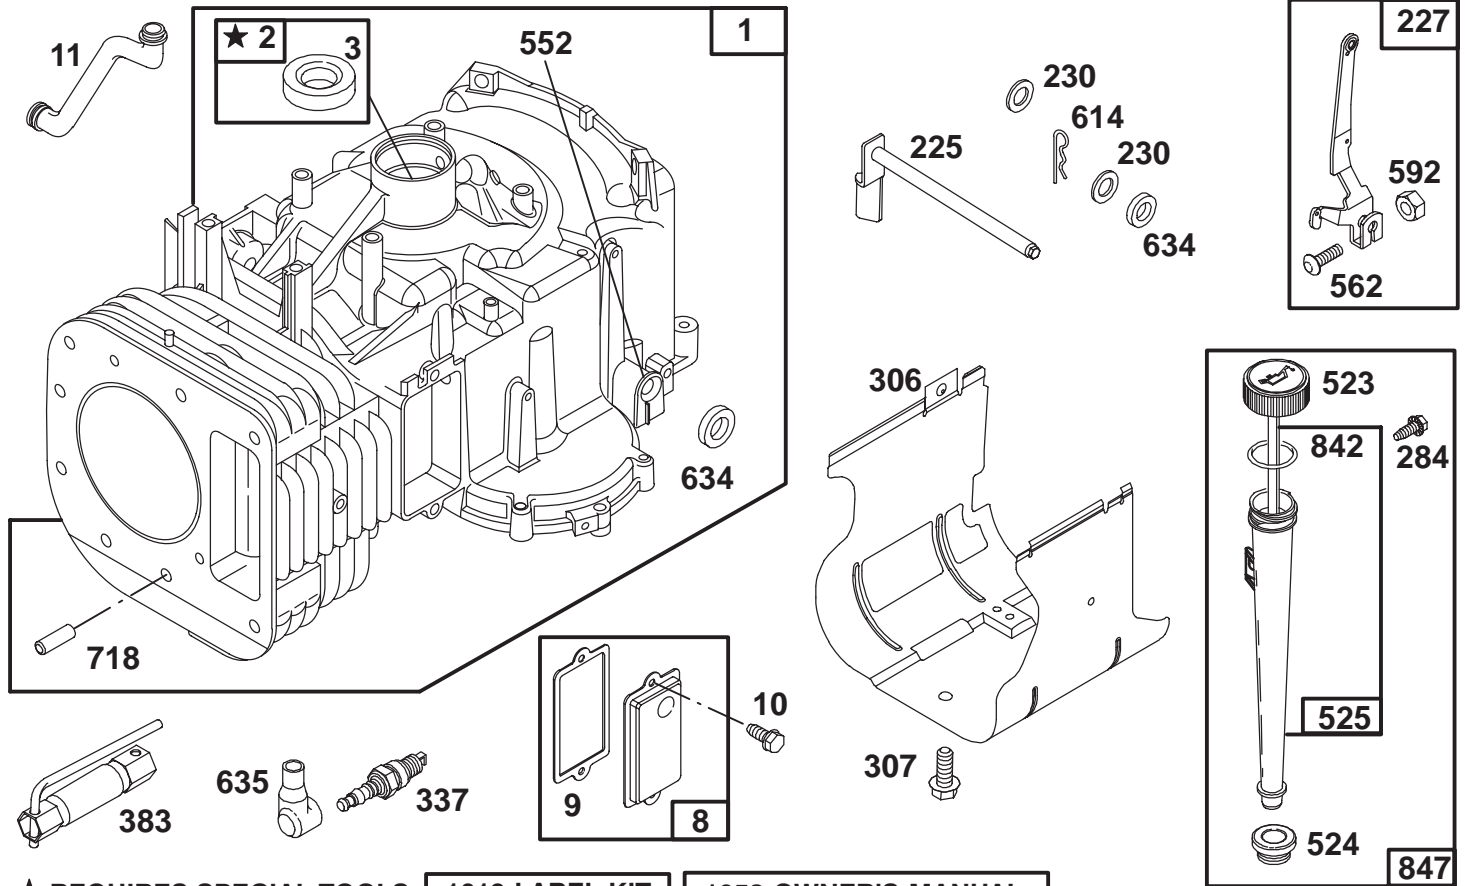

★ **REQUIRES SPECIAL TOOLS TO INSTALL. SEE REPAIR INSTRUCTION MANUAL.**

1019 LABEL KIT

1058 OWNER'S MANUAL

Assemblies include all parts shown in frames.

ENGINE BRIGGS & STRATTON MODEL 28N777-0174-01

Ref. No.	Part No.	Description	No. Used
1	496412	Cylinder Assembly	1
2	399265	Bearing-Cylinder	1
★3	391086	Seal-Oil	1
8	495735	Breather Assembly	1
★9	27803	Gasket-Valve Cover	1
10	94621	Screw-Sem	1
11	281246	Tube-Breather	1
225	495157	Crank-Governor	1
227	493935	Lever Assy.-Governor	1
230	94742	Washer-Governor Lever	1
284	94073	Screw-Hex. Head	1
306	225020	Shield-Cylinder	1
307	94623	Screw-Self Tap	1
337	491055	Plug-Spark	1
383	89838	Wrench-Spark Plug	1

Ref. No.	Part No.	Description	No. Used
523	495230	Cap-Oil Fill	1
★524	281370	Seal-Fill Tube	1
525	496113	Tube-Oil Fill	1
552	231597	Bushing-Gov. Crank	1
562	92613	Bolt-Carriage	1
592	231082	Nut-Hex.	1
614	93306	Pin-Cotter	1
★634	491323	Seal-Governor	1
635	280872	Elbow-Spark Plug	1
718	230192	Pin-Dowel	1
★842	270920	Seal-Oil Fill Cap	1
847	496415	Fill Group-Oil	1
1019	496758	Label Kit	1
1058	273132	Owner's Manual	1

★ Included in Gasket Set-Part No. 495993.

△ Included in Valve Overhaul Kit-Part No. 495992.

● Included in Carburetor Kit-Part No. 498116.

◆ Included in Carburetor Gasket Set-Part No. 494385.