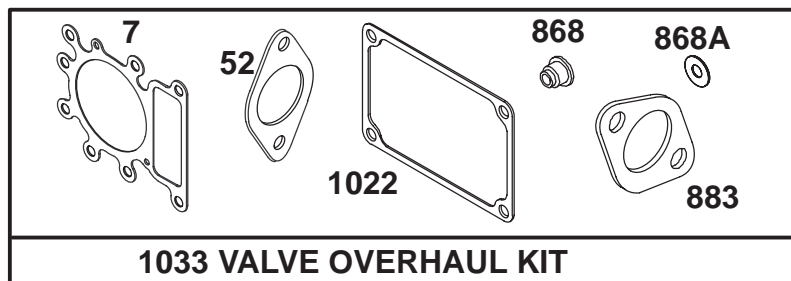

Assemblies include all parts shown in frames.

ENGINE BRIGGS & STRATTON MODEL 28N777-0174-01

Ref. No.	Part No.	Description	No. Used
★3	391086	Seal—Oil	1
△★7	272614	Gasket—Cylinder Head	1
★9	27803	Gasket—Valve Cover	1
★12	271916	Gasket—Crankcase (.015" Thick)	1
★	271997	Gasket—Crankcase (.005" Thick)	1
★	271996	Gasket—Crankcase (.009" Thick)	1
★20	291675	Seal—Oil	1
●◆51	272465	Gasket—Carburetor	1
△★52	272569	Gasket—Carburetor	1
●93	281346	Bushing—Throttle Shaft	1
●95	94098	Screw—Throttle	1
●104	231789	Pin—Float Hinge	1
●105	231855	Valve—Inlet Needle	1
●106	231854	Seat—Inlet	1
★116	281402	Seal—O-Ring	1
●117	231858	Jet—Main	1
121	498116	Carburetor Kit	1
●127		Plug—Welch (Sold in Kit Only).	1

Ref. No.	Part No.	Description	No. Used
●◆137	281165	Gasket—Float Bowl	1
●◆138	281164	Washer—Float Bowl	1
●142	231990	Nozzle—Carburetor	1
●147	231985	Jet—Pilot	1
358	495993	Gasket Set	1
★524	281370	Seal—Fill Tube	1
★537	281106	Gasket—Air Cleaner	1
★634	491323	Seal—Governor	1
●634A	398970	Seal—Throttle Shaft	1
●634B	281168	Seal—Choke Shaft	1
★842	270920	Seal—Oil Fill Cap	1
△★868	494435	Seal—Valve	1
△★868A	272610	Seal—Valve	1
★883	272293	Gasket—Exhaust	1
977	494385	Carburetor Gasket Set	1
★978	272888	Gasket—Adapter	1
●987	281166	Seal—Shaft	1
△★1022	272475	Gasket—Rocker Cover	1
1033	495992	Kit—Valve Overhaul	1

★ Included in Gasket Set—Part No. 495993.
△ Included in Valve Overhaul Kit—Part No. 495992.

● Included in Carburetor Kit—Part No. 498116.
◆ Included in Carburetor Gasket Set—Part No. 494385.