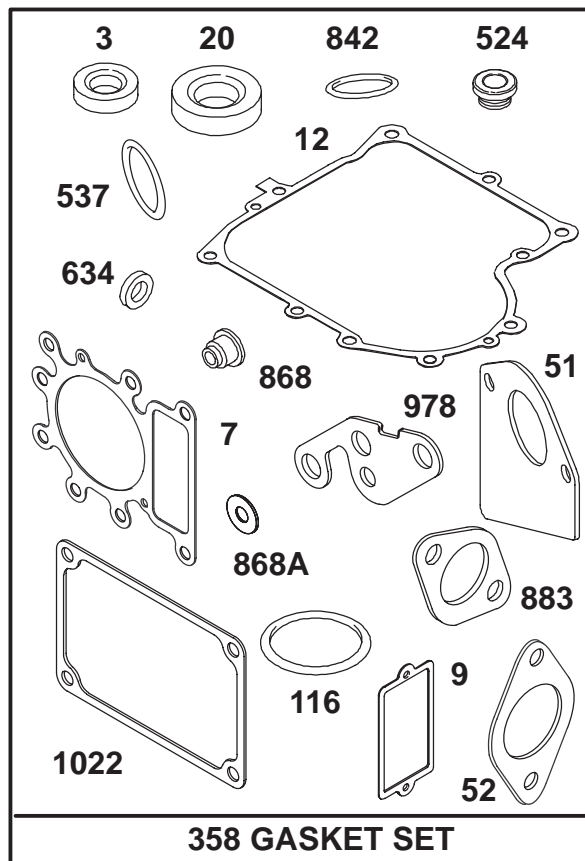

Assemblies include all parts shown in frames.

ENGINE BRIGGS & STRATTON MODEL 28N777-0174-01

Ref. No.	Part No.	Description	No. Used
★3	391086	Seal—Oil	1
△★7	272614	Gasket—Cylinder Head	1
★9	27803	Gasket—Valve Cover	1
★12	271916	Gasket—Crankcase (.015" Thick)	1
★	271997	Gasket—Crankcase (.005" Thick)	1
★	271996	Gasket—Crankcase (.009" Thick)	1
★20	291675	Seal—Oil	1
●◆51	272465	Gasket—Carburetor	1
△★52	272569	Gasket—Carburetor	1
●93	281346	Bushing—Throttle Shaft	1
●95	94098	Screw—Throttle	1
●104	231789	Pin—Float Hinge	1
●105	231855	Valve—Inlet Needle	1
●106	231854	Seat—Inlet	1
★116	281402	Seal—O-Ring	1
●117	231858	Jet—Main	1
121	498116	Carburetor Kit	1
●127		Plug—Welch (Sold in Kit Only).	1

Ref. No.	Part No.	Description	No. Used
●◆137	281165	Gasket—Float Bowl	1
●◆138	281164	Washer—Float Bowl	1
●142	231990	Nozzle—Carburetor	1
●147	231985	Jet—Pilot	1
358	495993	Gasket Set	1
★524	281370	Seal—Fill Tube	1
★537	281106	Gasket—Air Cleaner	1
★634	491323	Seal—Governor	1
●634A	398970	Seal—Throttle Shaft	1
●634B	281168	Seal—Choke Shaft	1
★842	270920	Seal—Oil Fill Cap	1
△★868	494435	Seal—Valve	1
△★868A	272610	Seal—Valve	1
★883	272293	Gasket—Exhaust	1
977	494385	Carburetor Gasket Set	1
★978	272888	Gasket—Adapter	1
●987	281166	Seal—Shaft	1
△★1022	272475	Gasket—Rocker Cover	1
1033	495992	Kit—Valve Overhaul	1

★ Included in Gasket Set—Part No. 495993.
△ Included in Valve Overhaul Kit—Part No. 495992.

● Included in Carburetor Kit—Part No. 498116.
◆ Included in Carburetor Gasket Set—Part No. 494385.