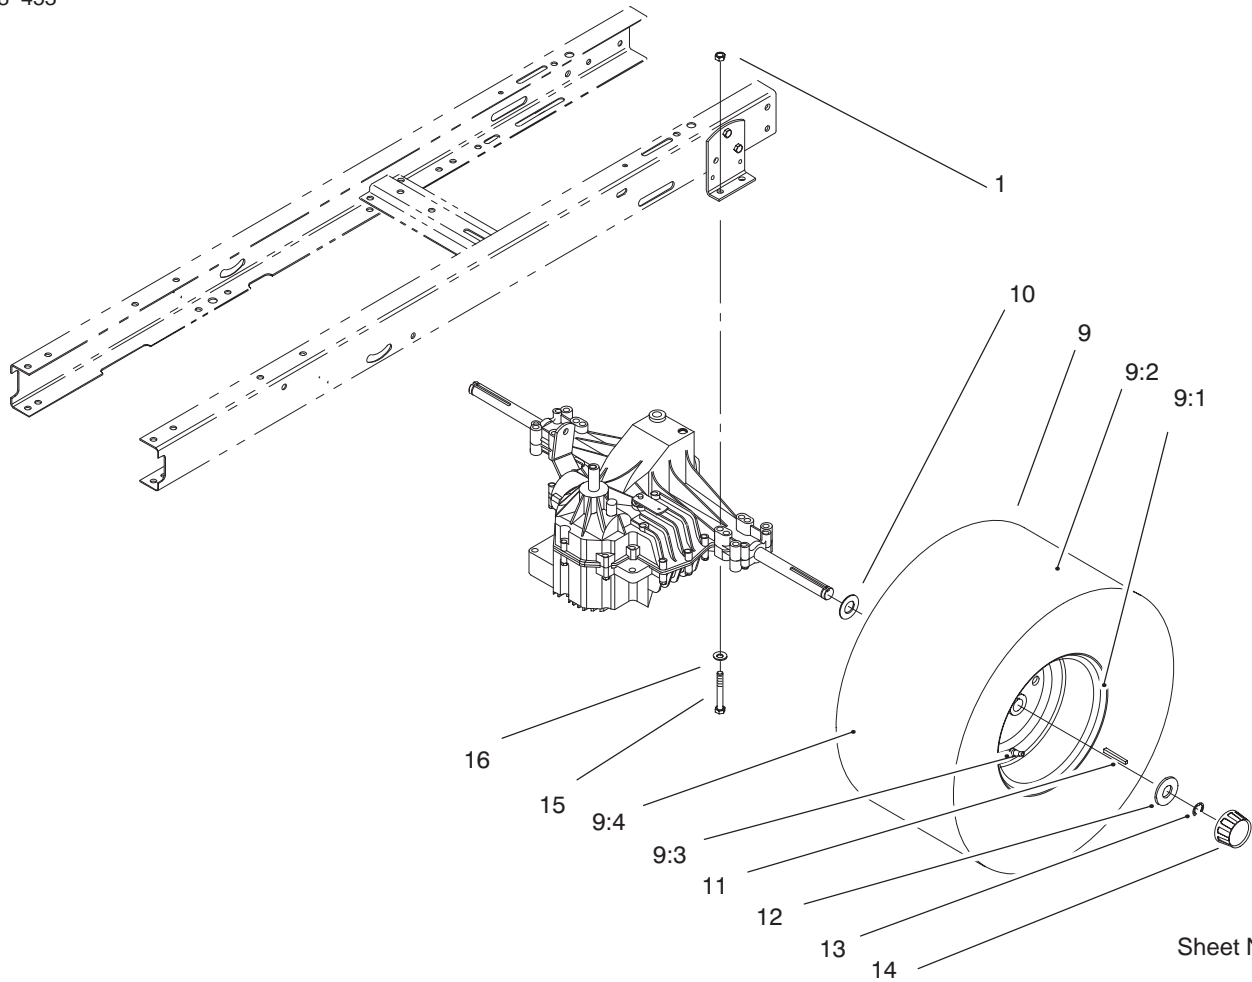

Sheet No.: 11

REAR WHEEL ASSEMBLY

Ref. No.	Part No.	Qty.	Description
1	3296-29	4	Nut-Lock
9	88-4300	2	Rear Wheel & Tire ASM (Incl. Ref. #9:1-9:4)
9:1	88-4390	2	Rim
9:2	88-4090	2	Tire
9:3	232-27	2	Valve Stem
9:4	232-41	2	Tube - Inner
10	3-6498	2	Washer-Thrust
11	7-0036	2	Key-Square
12	28-2480	2	Washer-Flat
13	32151-48	2	Ring-Retaining
14	61-9780	2	Hubcap
15	322-12	4	Screw HH
16	3256-23	4	Washer-Flat

Ref. No.	Part No.	Qty.	Description