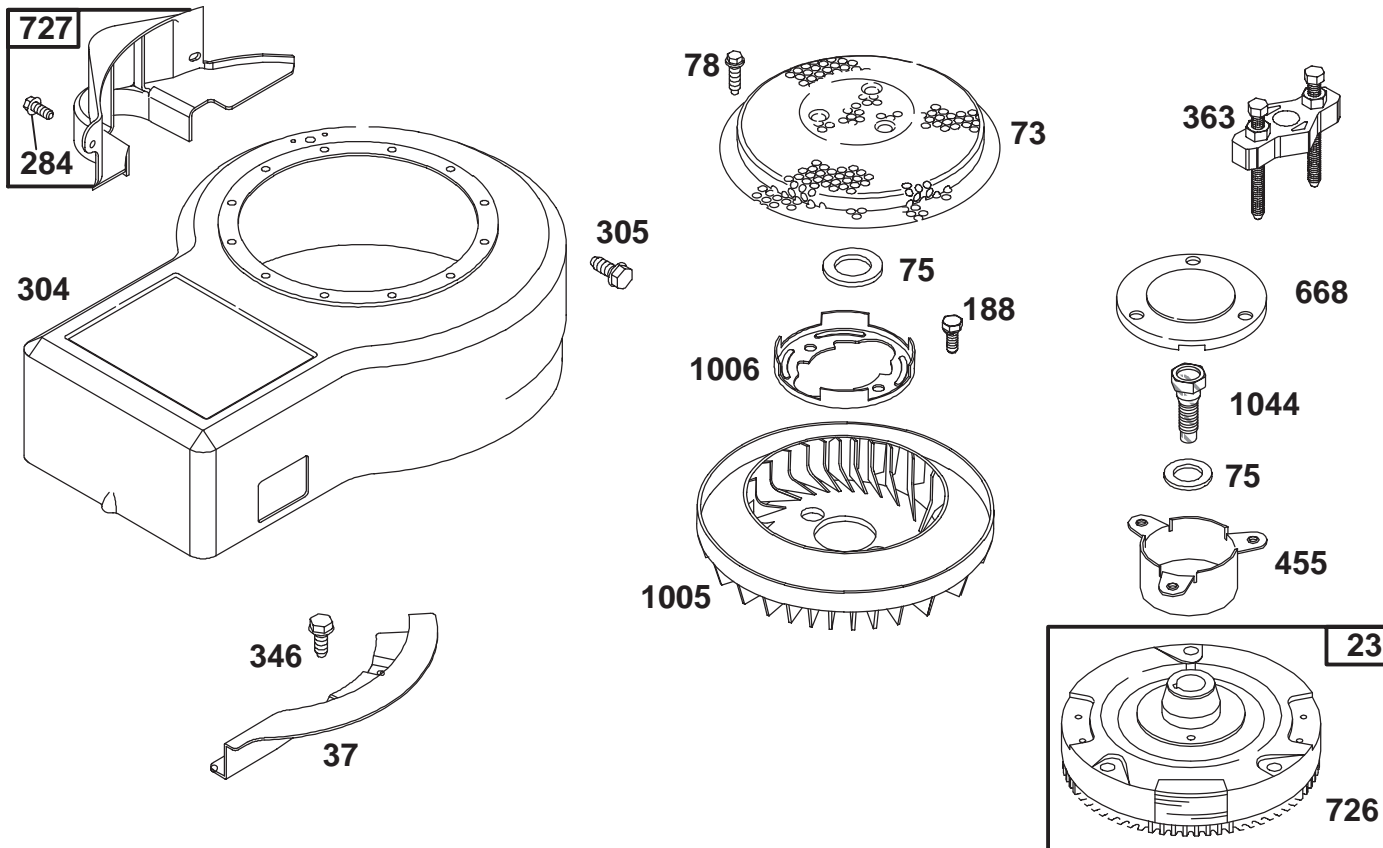

Assemblies include all parts shown in frames.

ENGINE BRIGGS & STRATTON MODEL 28N777-0174-01

Ref. No.	Part No.	Description	No. Used
23	492326	Flywheel	1
37	224502	Guard-Flywheel	1
73	224948	Screen-Rotating	1
75	225136	Washer-Spring	1
78	94954	Screw-Sem	1
188	94627	Screw-Sem	1
284	94073	Screw-Hex. Head	1
304	496431	Housing-Blower	1
346	93705	Screw-Hex. Head	1

Ref. No.	Part No.	Description	No. Used
363	19203	Puller-Flywheel	1
455	222561	Cup-Flywheel	1
668	280848	Spacer	1
726	392134	Gear-Ring (Includes Mtg. Hardware)	1
727	490324	Guard-Flywheel	1
1005	281355	Fan-Flywheel	1
1006	224413	Retainer-Fan	1
1044	94673	Screw-Shoulder	1

★ Included in Gasket Set-Part No. 494241.
◆ Included in Carburetor Gasket Set-Part No. 494385.

● Included in Carburetor Kit-Part No. 496622.