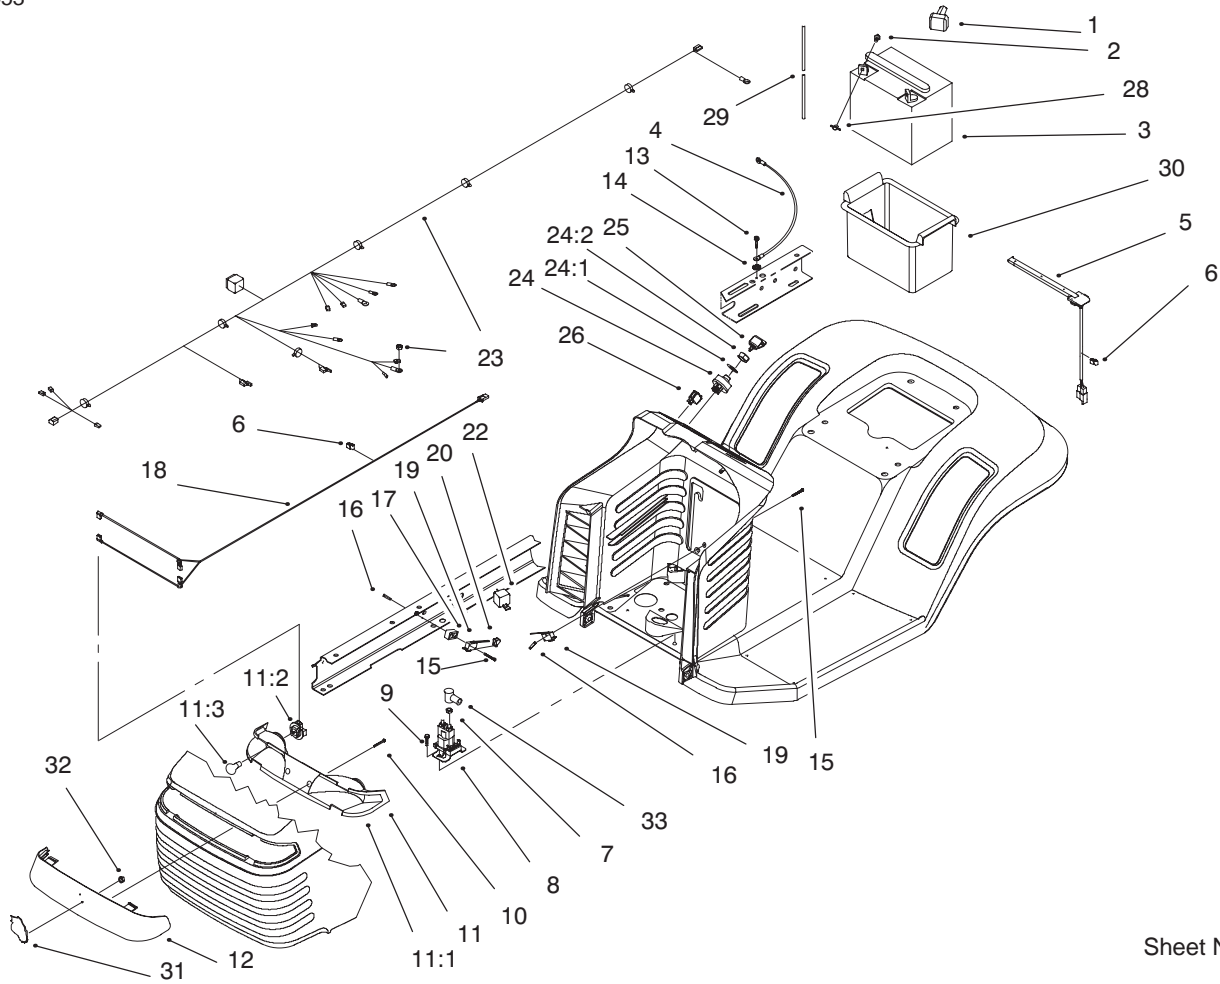

Sheet No.: 20

ELECTRICAL COMPONENTS ASSEMBLY

Ref. No.	Part No.	Qty.	Description
1	28-8080	1	Boot-Battery Terminal
2	321-4	2	Screw-HH
3	80-2600	1	Battery - 7 Plate
4	44-8110	1	Battery Cable -Neg
5	38-1420	1	Switch-Seat
6	702366	1	Clip-Wire Retainer
6	702366	2	Clip-Wire Retainer
7	32149-2	3	Nut-Hex Lock
8	92-9845	1	Solenoid
9	32144-4	2	Screw-TAP
10	32144-32	2	Screw-Plastic
11	88-3970	1	Reflector-Lamp (Incl. Ref. #11:2-11:3)
11:2	111686	2	Socket - Light
11:3	7228	2	Bulb
12	88-3960	1	Lense - Headlights
13	32144-4	1	Screw-TAP
14	3255-7	1	Washer-Lock
15	93-0539	4	Screw-PPH
16	3290-354	2	Nut-Speed
17	88-4880	1	Spacer - Microswitch
18	88-4320	1	Harness-Wire
19	88-9932	2	Switch - Micro
20	93-3240	1	Seal-Plunger
22	116397	1	Relay
23	93-3810	1	Wire Harness

Ref. No.	Part No.	Qty.	Description
24	88-9830	1	Switch-Ignition (Incl. Ref. #24:1-24:2)
24:1	3254-4	1	Washer - Lock
24:2	218-461	1	Nut
25	63-8360	1	Key-Ignition
26	92-8875	1	Switch-Rocker
28	32103-22	2	Nut-Wing
29	56-2540	1	Tube-Vent Use W/80-2600
30	88-4040	1	Battery Box
31	80-2240	1	Plate-Name Grille
32	3290-299	1	Nut - Tinnerman
33	94-5362	1	Boot-Terminal Insulator