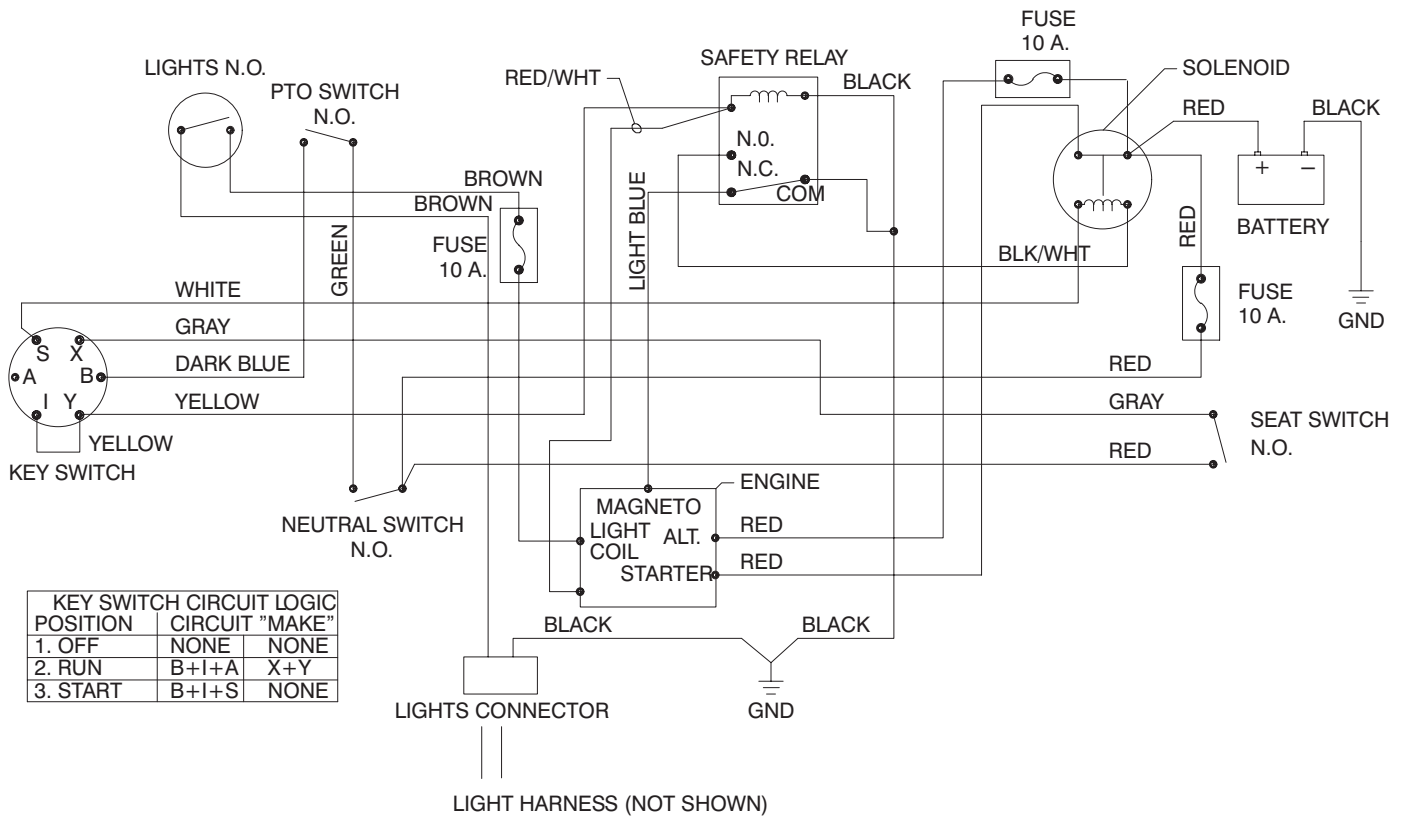

Sheet No.: 21

WIRING SCHEMATIC

Ref. No.	Part No.	Qty.	Description

Ref. No.	Part No.	Qty.	Description