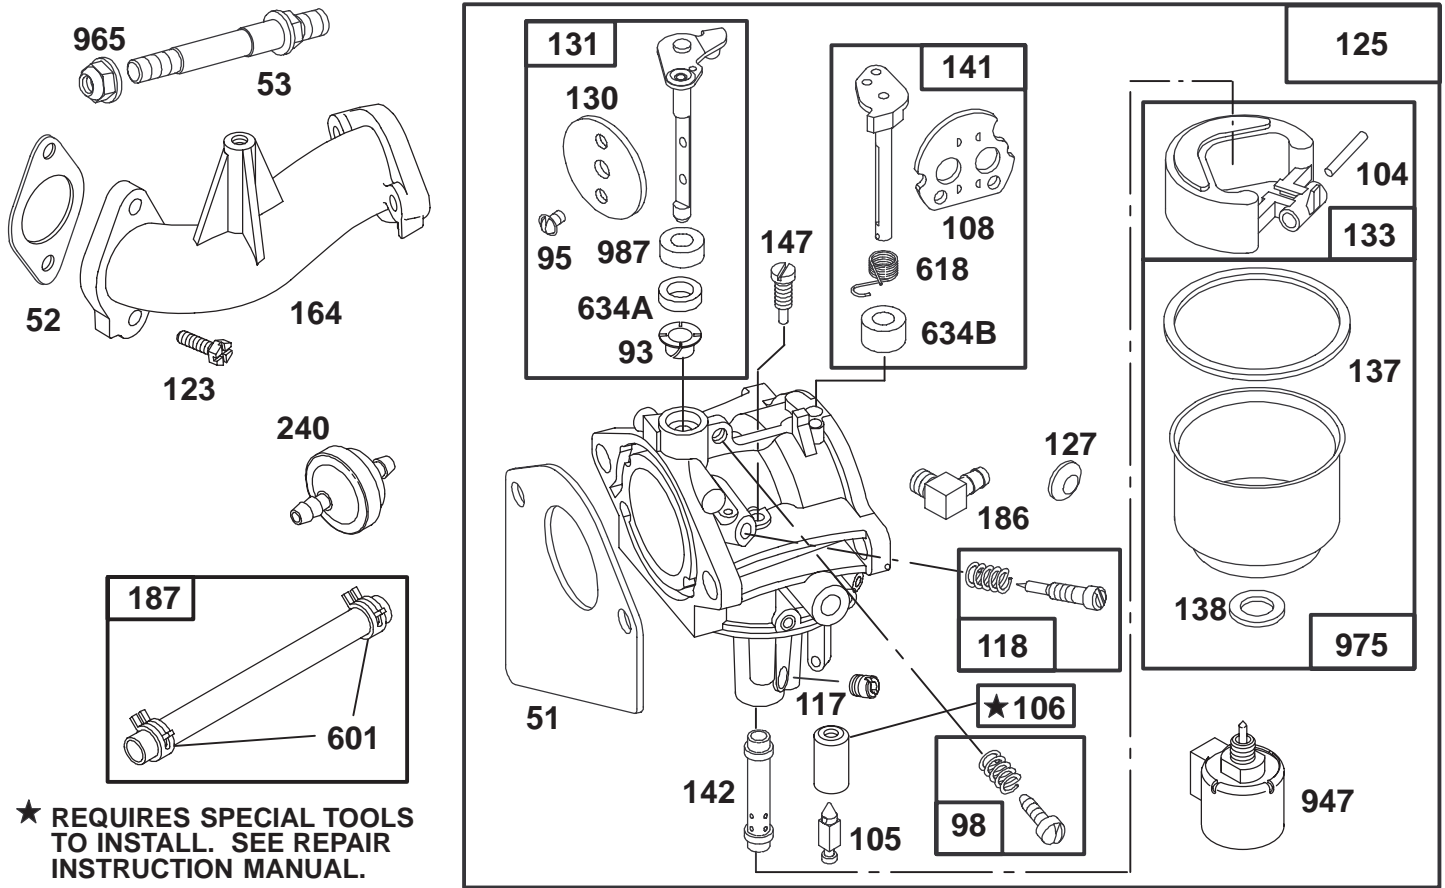

Assemblies include all parts shown in frames.

ENGINE BRIGGS & STRATTON MODEL 28N777-0174-01

Ref. No.	Part No.	Description	No. Used
◆51	272465	Gasket—Carburetor	1
△★52	272569	Gasket—Carburetor	1
	53	Stud—Carb. Mtg.	1
●93	281346	Bushing—Throttle Shaft	1
●95	94098	Screw—Throttle	1
	98	Screw—Idle Adjust	1
●104	231789	Pin—Float Hinge	1
●105	231855	Valve—Inlet Needle	1
●106	231854	Seat—Inlet	1
	108	Valve—Choke	1
●117	231858	Jet—Main	1
117A	231850	Jet—Main (High Altitude)	1
	118	Valve—Needle	1
	123	Screw—Elbow Mtg.	1
	125	Carburetor	1
●127		Plug—Welch (Sold in Kit Only)	1
	130	Valve—Throttle	1
	131	Shaft—Throttle	1

Ref. No.	Part No.	Description	No. Used
	133	Float—Carburetor	1
●◆137	281165	Gasket—Float Bowl	1
●◆138	281164	Washer—Float Bowl	1
	141	Shaft—Choke	1
●142	231990	Nozzle—Carburetor	1
●147	231985	Jet—Pilot	1
	164	Manifold—Intake	1
	186	Elbow—Fuel Pipe	1
	187	Line—Fuel (11" Long, Cut to Suit)	1
	240	Filter—Fuel	1
	601	Clamp—Hose	1
	618	Spring—Choke Return	1
●634A	398970	Seal—Throttle Shaft	1
●634B	281168	Seal—Choke Shaft	1
	947	Solenoid	1
	965	Nut—Hex.	1
	975	Bowl—Float	1
●987	281166	Seal—Throttle Shaft	1

★ Included in Gasket Set—Part No. 495993.
△ Included in Valve Overhaul Kit—Part No. 495992.

● Included in Carburetor Kit—Part No. 499116.
◆ Included in Carburetor Gasket Set—Part No. 494385.