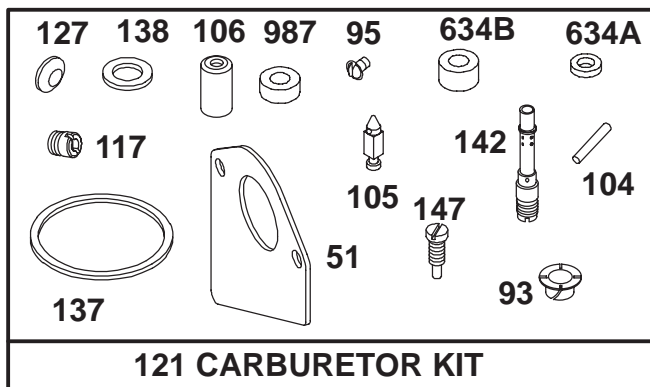

Assemblies include all parts shown in frames.

ENGINE BRIGGS & STRATTON MODEL 28N777-0174-01

Ref. No.	Part No.	Description	No. Used
★3	391086	Seal—Oil	1
△★7	272614	Gasket—Cylinder Head	1
★9	27803	Gasket—Valve Cover	1
★12	271916	Gasket—Crankcase (.015" Thick)	1
★	271997	Gasket—Crankcase (.005" Thick)	1
★	271996	Gasket—Crankcase (.009" Thick)	1
★20	291675	Seal—Oil	1
●◆51	272465	Gasket—Carburetor	1
△★52	272569	Gasket—Carburetor	1
●93	281346	Bushing—Throttle Shaft	1
●95	94098	Screw—Throttle	1
●104	231789	Pin—Float Hinge	1
●105	231855	Valve—Inlet Needle	1
●106	231854	Seat—Inlet	1
★116	281402	Seal—O-Ring	1
●117	231858	Jet—Main	1
121	498116	Carburetor Kit	1
●127		Plug—Welch (Sold in Kit Only).	1

Ref. No.	Part No.	Description	No. Used
●◆137	281165	Gasket—Float Bowl	1
●◆138	281164	Washer—Float Bowl	1
●142	231990	Nozzle—Carburetor	1
●147	231985	Jet—Pilot	1
358	495993	Gasket Set	1
★524	281370	Seal—Fill Tube	1
★537	281106	Gasket—Air Cleaner	1
★634	491323	Seal—Governor	1
●634A	398970	Seal—Throttle Shaft	1
●634B	281168	Seal—Choke Shaft	1
★842	270920	Seal—Oil Fill Cap	1
△★868	494435	Seal—Valve	1
△★868A	272610	Seal—Valve	1
★883	272293	Gasket—Exhaust	1
977	494385	Carburetor Gasket Set	1
★978	272888	Gasket—Adapter	1
●987	281166	Seal—Shaft	1
△★1022	272475	Gasket—Rocker Cover	1
1033	495992	Kit—Valve Overhaul	1

★ Included in Gasket Set—Part No. 495993.
△ Included in Valve Overhaul Kit—Part No. 495992.

● Included in Carburetor Kit—Part No. 498116.
◆ Included in Carburetor Gasket Set—Part No. 494385.