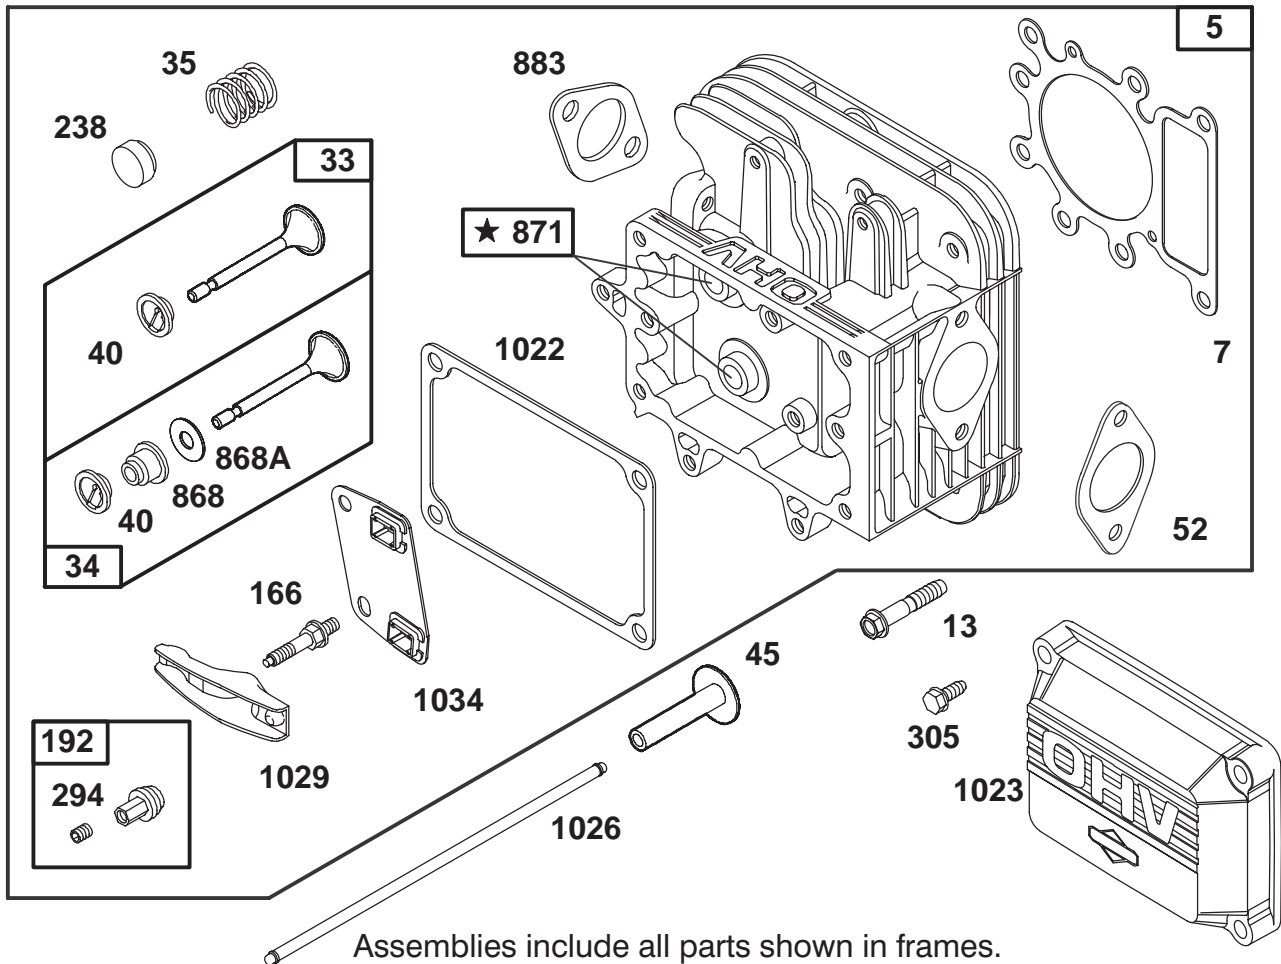

ENGINE BRIGGS & STRATTON MODEL 28N707-0131-01

Ref. No.	Part No.	Description	No. Used
5	495858	Head-Cylinder	1
Δ★7	272614	Gasket-Cylinder Head	1
13	94728	Screw-Cylinder Head	1
33	495856	Valve-Exhaust	1
34	495857	Valve-Intake	1
35	262811	Spring-Valve	1
40	224641	Retainer-Valve	1
45	262411	Tappet-Valve	1
Δ★52	272569	Gasket-Intake	1
166	94555	Stud-Rocker Arm	1
192	492160	Adjuster-Valve	1
238	262836	Cap-Valve	1
294	810068	Screw-Set	1

Ref. No.	Part No.	Description	No. Used
305	94786	Screw-Hex. Head	1
Δ★868	494435	Seal-Valve	1
Δ★868A	272610	Seal-Valve	1
871	262835	Bushing-Guide (Intake and Exhaust)	1
Δ★883	272293	Gasket-Exhaust	1
Δ★1022	272475	Gasket-Rocker Cover	1
1023	224552	Cover-Rocker	1
1026	494432	Rod-Push (Intake) Note: 495136 Rod-Push (Exhaust)	1
1029	224554	Arm-Rocker	1
1034	494432	Guide-Push Rod	1

★ Included in Gasket Set-Part No. 495993.

Δ Included in Valve Overhaul Kit-Part No. 495992.

● Included in Carburetor Kit-Part No. 498116.

◆ Included in Carburetor Gasket Set-Part No. 494385.