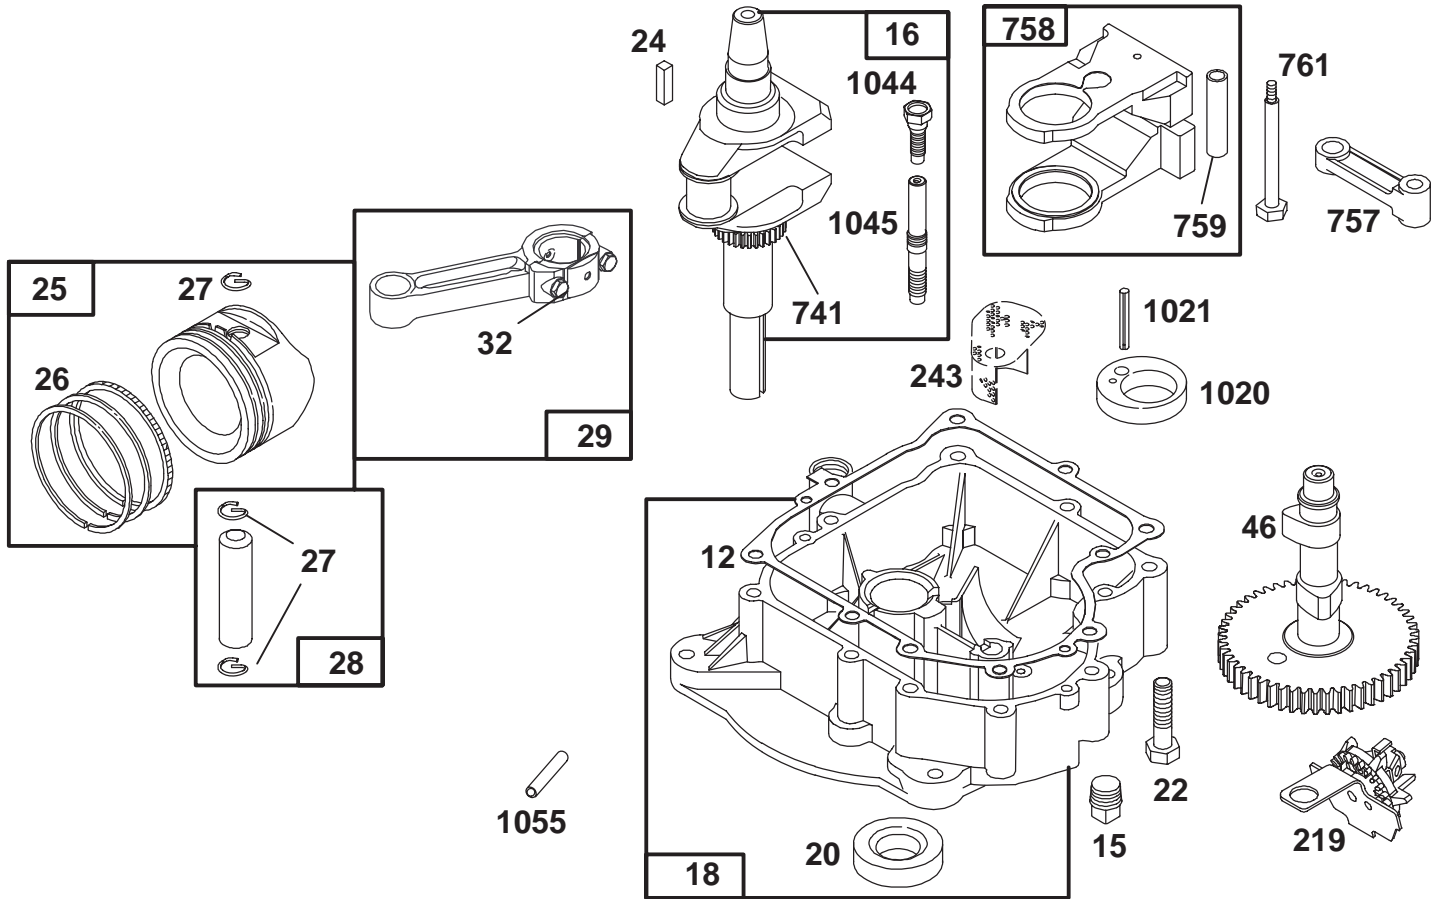

Assemblies include all parts shown in frames.

ENGINE BRIGGS & STRATTON MODEL 28N777-0174-01

Ref. No.	Part No.	Description	No. Used	Ref. No.	Part No.	Description	No. Used
★12	271916	Gasket-Crankcase (.015" Thick)	1	27	260924	Lock-Piston Pin	1
★	271997	Gasket-Crankcase (.005" Thick)	1	28	299691	Pin-Piston (Standard)	1
★	271996	Gasket-Crankcase (.009" Thick)	1	391286	Pin-Piston (.005" O.S.)	1	
15	94239	Plug-Oil Drain	1	29	494504	Rod-Connecting	1
16	495162	Crankshaft	1	495490	Rod-Conn. (.020" U.S.)	1	
		Note: For Timing Gear Key-Order 94196.	1	32	94695	Screw-Conn. Rod (1 57/64" Long)	1
18	496742	Base-Engine	1	94648	Screw-Conn. Rod (1 5/8" Long)	1	
★20	291675	Seal-Oil	1	46	496885	Gear-Cam	1
22	94624	Screw-Sem	1	219	490815	Gear-Governor	1
24	222698	Key-Flywheel	1	243	225076	Screen-Oil Pump	1
25	494860	Piston Assembly (Standard)	1	741	262932	Gear-Timing	1
	495977	Piston Assy. (.010" O.S.)	1	757	213998	Link-Counterweight	1
	495978	Piston Assy. (.020" O.S.)	1	758	399891	Counterweight Assy.	1
	495979	Piston Assy. (.030" O.S.)	1	759	298909	Pin-Counterweight	1
26	495854	Ring Set (Standard)	1	761	94593	Screw-Counterweight	1
	495852	Ring Set (.010" O.S.)	1	1020	262243	Eccentric	1
	495851	Ring Set (.020" O.S.)	1	1021	94160	Pin-Eccentric	1
	495855	Ring Set (.030" O.S.)	1	1044	94673	Screw-Shoulder	1
				1045	231828	Extension-Crankshaft	1
				1055	231931	Tube-Oil Pump	1

★ Included in Gasket Set-Part No. 495993.

△ Included in Valve Overhaul Kit-Part No. 495992.

● Included in Carburetor Kit-Part No. 498116.

◆ Included in Carburetor Gasket Set-Part No. 494385.