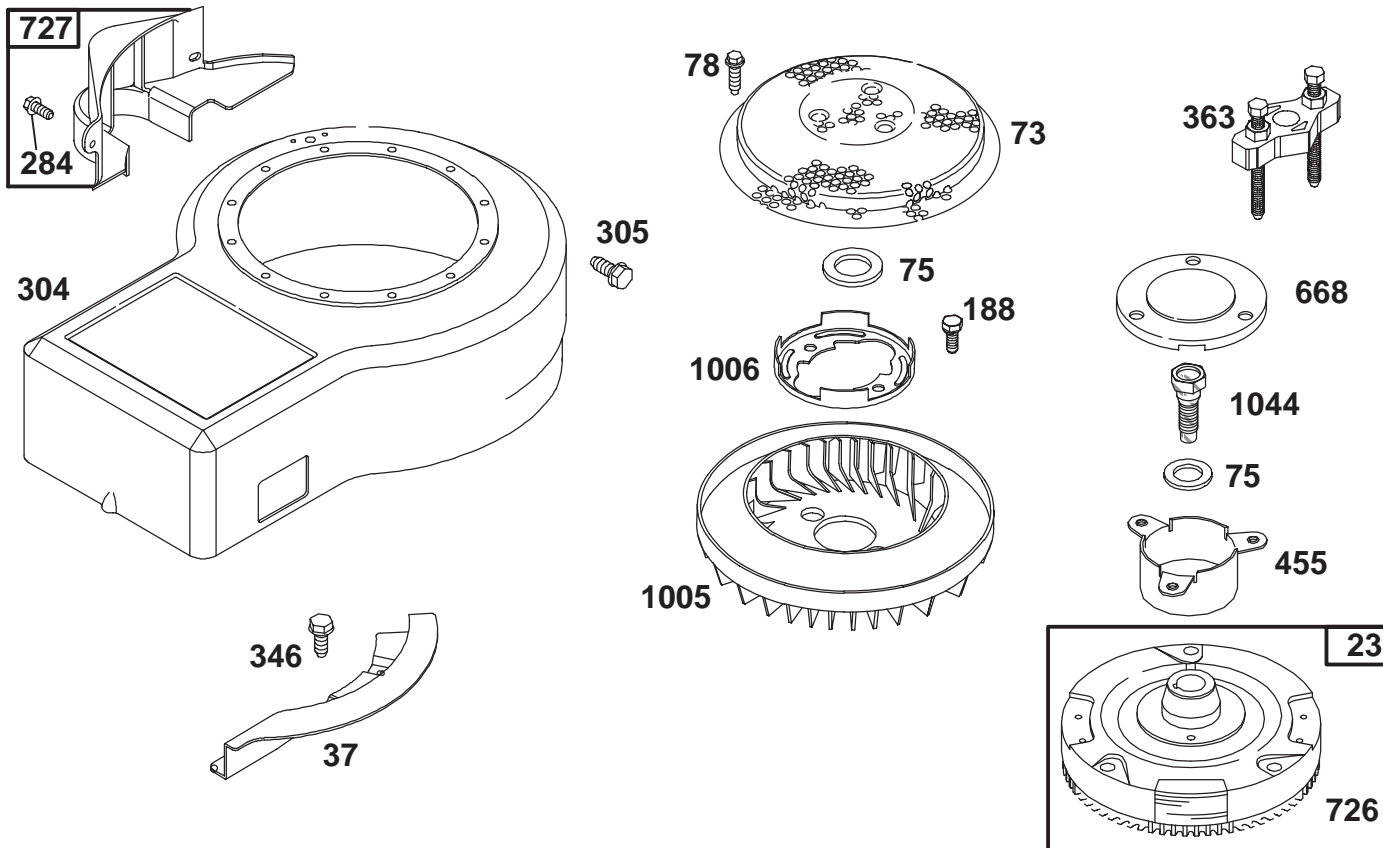

Assemblies include all parts shown in frames.

ENGINE BRIGGS & STRATTON MODEL 28N707-0131-01

Ref. No.	Part No.	Description	No. Used
23	492326	Flywheel	1
37	224502	Guard-Flywheel	1
73	224948	Screen-Rotating	1
75	225136	Washer-Spring	1
78	94954	Screw-Sem	1
188	94627	Screw-Sem	1
284	94073	Screw-Hex. Head	1
304	496431	Housing-Blower	1
346	93705	Screw-Hex. Head	1

Ref. No.	Part No.	Description	No. Used
363	19203	Puller-Flywheel	1
455	222561	Cup-Flywheel	1
668	280848	Spacer	1
726	392134	Gear-Ring (Includes Mtg. Hardware)	1
727	490324	Guard-Flywheel	1
1005	281355	Fan-Flywheel	1
1006	224413	Retainer-Fan	1
1044	94673	Screw-Shoulder	1

★ Included in Gasket Set-Part No. 494241.

◆ Included in Carburetor Gasket Set-Part No. 494385.

● Included in Carburetor Kit-Part No. 496622.