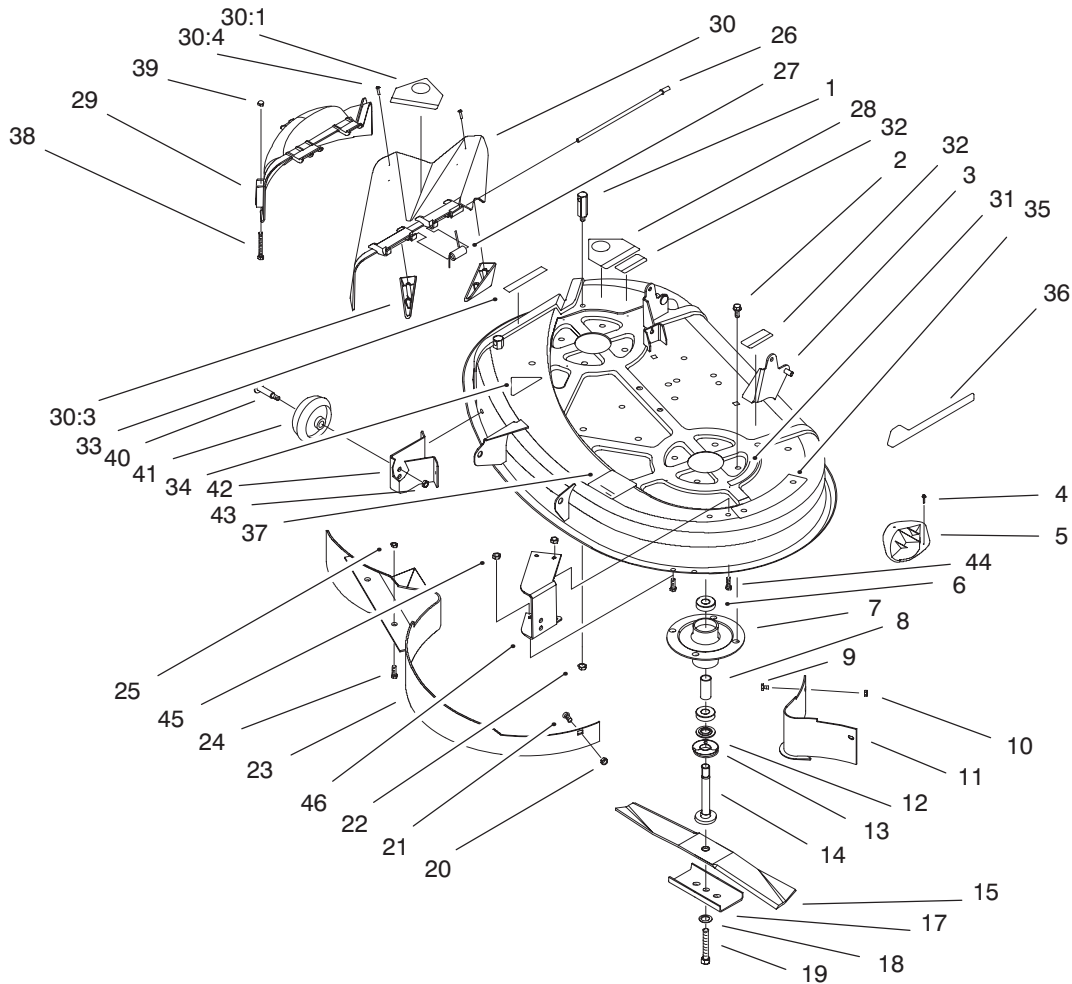

Sheet No.: 16

38" DECK COMPONENTS ASSEMBLY

Ref. No.	Part No.	Qty.	Description
1	57-4360	1	Pivot Post – Rear
2	32144-41	8	Screw-HWHTF
3	94-1949-01	1	Deck Wa-38"
4	32144-111	8	Screw-PPH #8 X .62 (Only On: 71193)
5	76-2160	4	Plate-Kicker (Only On: 71193)
6	38-7820	4	Bearing-Ball
7	88-4510	2	Spindle – Diecast Alum.
8	62-3661	2	Spacer – Bearing
9	321-4	2	Screw-HH (Only On: 71193)
10	3296-42	2	Nut-Lock (Only On: 71193)
11	79-1640-03	1	Wa-Baffle (Only On: 71193)
12	80-4380	2	Spacer – Hardened
13	80-4360	2	Shield – Bearing
14	80-4341	2	Shaft – Spindle
15	57-4700	2	Blade-19.32" (Only On: 71217)
15	79-3061	2	Blade-19.32 Recycler (Only On: 71193)
17	80-0510-03	2	Stiffener-Blade (Only On: 71193)

Ref. No.	Part No.	Qty.	Description
18	3290-465	2	Washer-Spring
19	26-0671	2	Bolt-Blade
20	3296-29	1	Nut-Lock (Only On: 71193)
21	3230-1	1	Screw-CARR (Only On 71193)
22	3296-39	1	Nut-Lock
23	79-1600-03	1	Wa-Baffle (Only On: 71193)
24	323-5	2	Screw-HH (Only On: 71193)
25	3296-39	2	Nut-Lock (Only On: 71193)
26	57-4380	1	Rod- Hinge Deflector
27	57-6950	1	Spring-Torsion Deflector
28	93-1122	1	Decal-Danger (Only On: 71193)
28	93-7010	2	Decal-Danger (Only On: 71217)
29	88-4430	1	Recycler Cover ASM (Only On: 71193)
30	93-0317	1	ASM-Deflector (Only On: 71193) (Incl. Ref. #30:1)