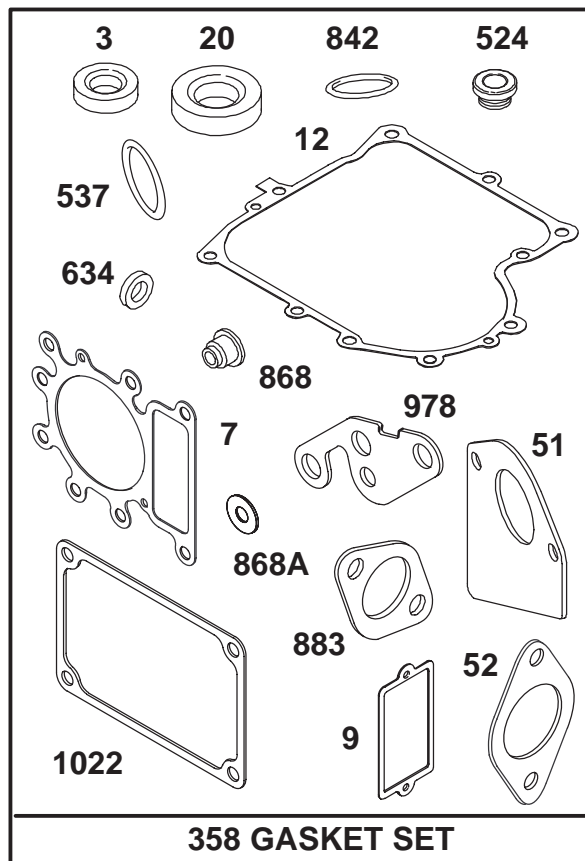

Assemblies include all parts shown in frames.

ENGINE BRIGGS & STRATTON MODEL 28N707-0131-01

Ref. No.	Part No.	Description	No. Used
★3	391086	Seal—Oil	1
△★7	272614	Gasket—Cylinder Head	1
★9	27803	Gasket—Valve Cover	1
★12	271916	Gasket—Crankcase (.015" Thick)	1
★	271997	Gasket—Crankcase (.005" Thick)	1
★	271996	Gasket—Crankcase (.009" Thick)	1
★20	291675	Seal—Oil	1
●◆51	272465	Gasket—Carburetor	1
△★52	272569	Gasket—Carburetor	1
●93	281346	Bushing—Throttle Shaft	1
●95	94098	Screw—Throttle	1
●104	231789	Pin—Float Hinge	1
●105	231855	Valve—Inlet Needle	1
●106	231854	Seat—Inlet	1
●117	231858	Jet—Main	1
121	498116	Carburetor Kit	1
●127		Plug—Welch (Sold in Kit Only).	1

Ref. No.	Part No.	Description	No. Used
●◆137	281165	Gasket—Float Bowl	1
●◆138	281164	Washer—Float Bowl	1
●142	231990	Nozzle—Carburetor	1
●147	231985	Jet—Pilot	1
358	495993	Gasket Set	1
★524	281370	Seal—Fill Tube	1
★537	281106	Gasket—Air Cleaner	1
★634	491323	Seal—Governor	1
●634A	398970	Seal—Throttle Shaft	1
●634B	281168	Seal—Choke Shaft	1
★842	270920	Seal—Oil Filler Cap	1
△★868	494435	Seal—Valve	1
△★868A	272610	Seal—Valve	1
★883	272293	Gasket—Exhaust	1
977	494385	Carburetor Gasket Set	1
★978	272888	Gasket—Adapter	1
●987	281166	Seal—Throttle Shaft	1
△★1022	272475	Gasket—Rocker Cover	1
1033	495992	Kit—Valve Overhaul	1

★ Included in Gasket Set—Part No. 495993.

△ Included in Valve Overhaul Kit—Part No. 495992.

● Included in Carburetor Kit—Part No. 498116.

◆ Included in Carburetor Gasket Set—Part No. 494385.