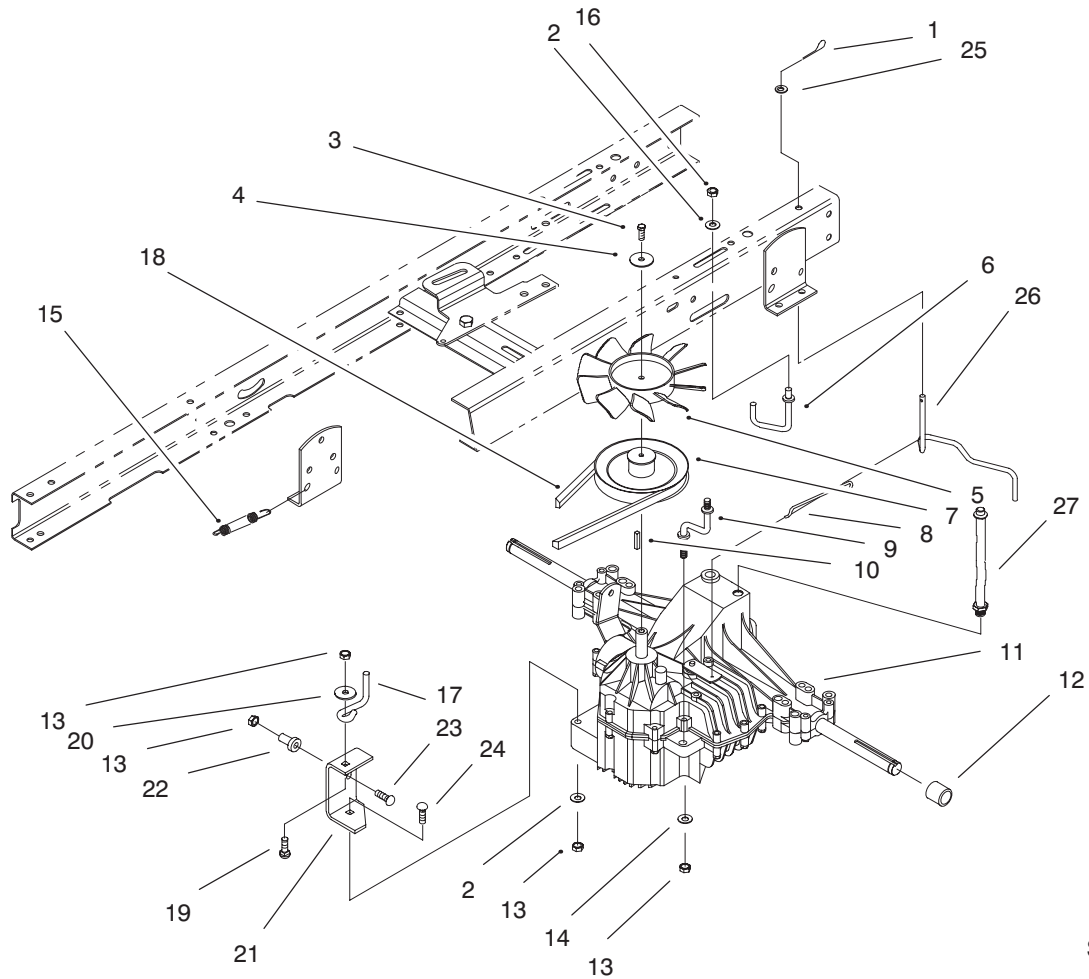

Sheet No.: 12

HYDRO TRANSAXLE ASSEMBLY

Ref. No.	Part No.	Qty.	Description
1	3290-307	1	Pin-Cotter
2	3256-23	2	Washer-Flat
3	48-7620	1	Screw -
4	3256-58	1	Washer-Flt
5	115271	1	Fan-Hydro
6	88-5960	1	Belt Guide - Trans. LH
7	88-6180	1	Pulley - Transmission
8	92-8856	1	Wire - Bypass
9	88-5620	1	Strap - Torque
10	80-6090	1	Key-Square
11	94-6775	1	Transaxle ASM-Hydro
12	88-5360	2	Spacer - Pulley
13	3296-29	5	Nut-Lock
14	3256-23	2	Washer-Flat
15	26-6701	1	Spring - Extension
16	32149-1	1	Nut-Keps
17	88-5460	1	Belt Guide - Trans
18	88-6280	1	V-Belt
19	3230-2	1	Screw-Carr.
20	5-4460	1	Washer-Fender
21	92-601303	1	Bracket - Speed Control
22	65-5080	1	Bushing - Flanged
23	3230-5	1	Bolt-Carriage
24	3230-7	1	Bolt-Carriage

Ref. No.	Part No.	Qty.	Description
25	3256-22	1	Washer-Flat
26	92-8857	1	Lever - Bypass
27	94-1945	1	ASM-Breather Hose