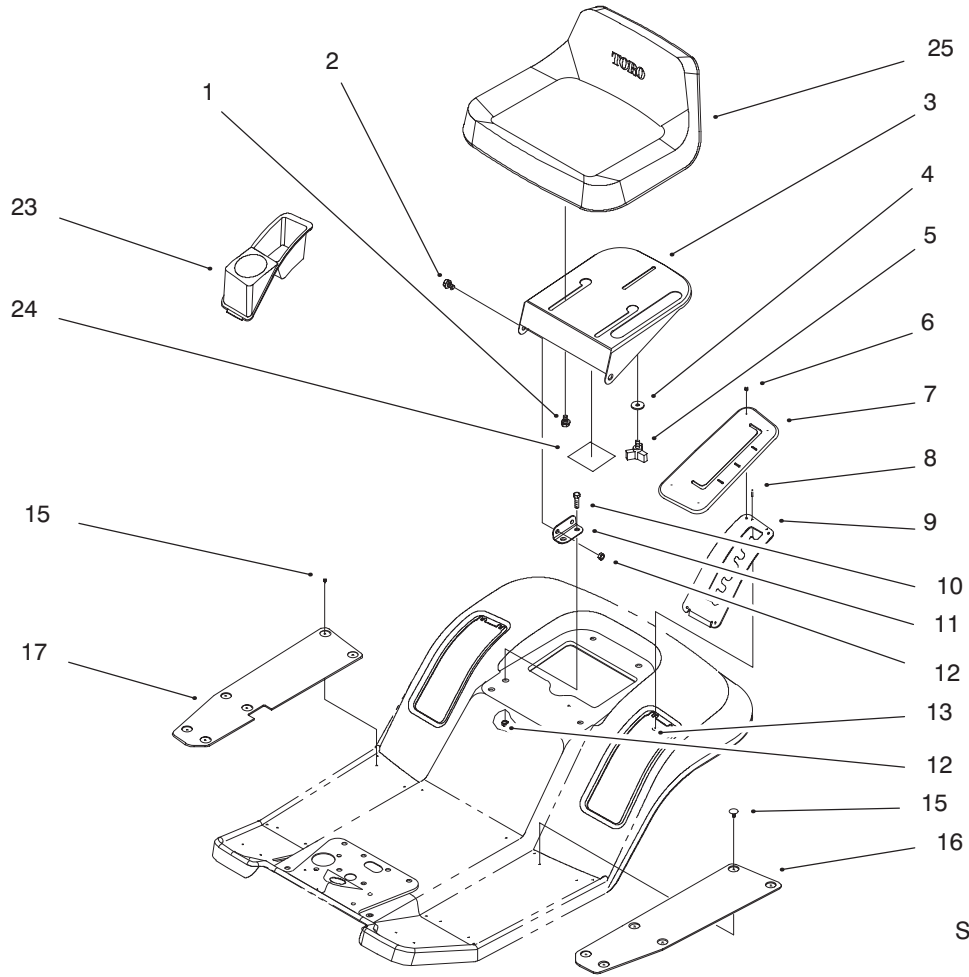

Sheet No.: 4

REAR BODY & SEAT ASSEMBLY

Ref. No.	Part No.	Qty.	Description
1	37-8770	2	Bolt-Shldr
2	37-8770	2	Bolt-Shldr
3	88-4910-03	1	Support - Seat
4	5-4460	1	Washer-Fender
5	92-9674	1	Knob - Studded
6	3290-479	4	Fastener-Panel
7	88-5170	1	Cover - HOC (Only On: 71193)
7	93-7657	1	Cover - HOC (Only On: 71217)
8	3290-282	2	Pop Rivet
9	88-5030-03	1	Gate - HOC
10	322-3	4	Screw-HH
11	88-4820-03	2	Bracket - Seat Hinge
12	3296-29	6	Nut-Lock
13	3269-26	2	Washer
15	3290-479	12	Fastener-Panel
16	88-5240	1	Foot Mat
17	88-5230	1	Foot Mat - RH
23	88-4990	1	Tray - Fender
24	114621	1	Decal-Noise (Only On: 71217)
25	88-3950	1	Seat

Ref. No.	Part No.	Qty.	Description