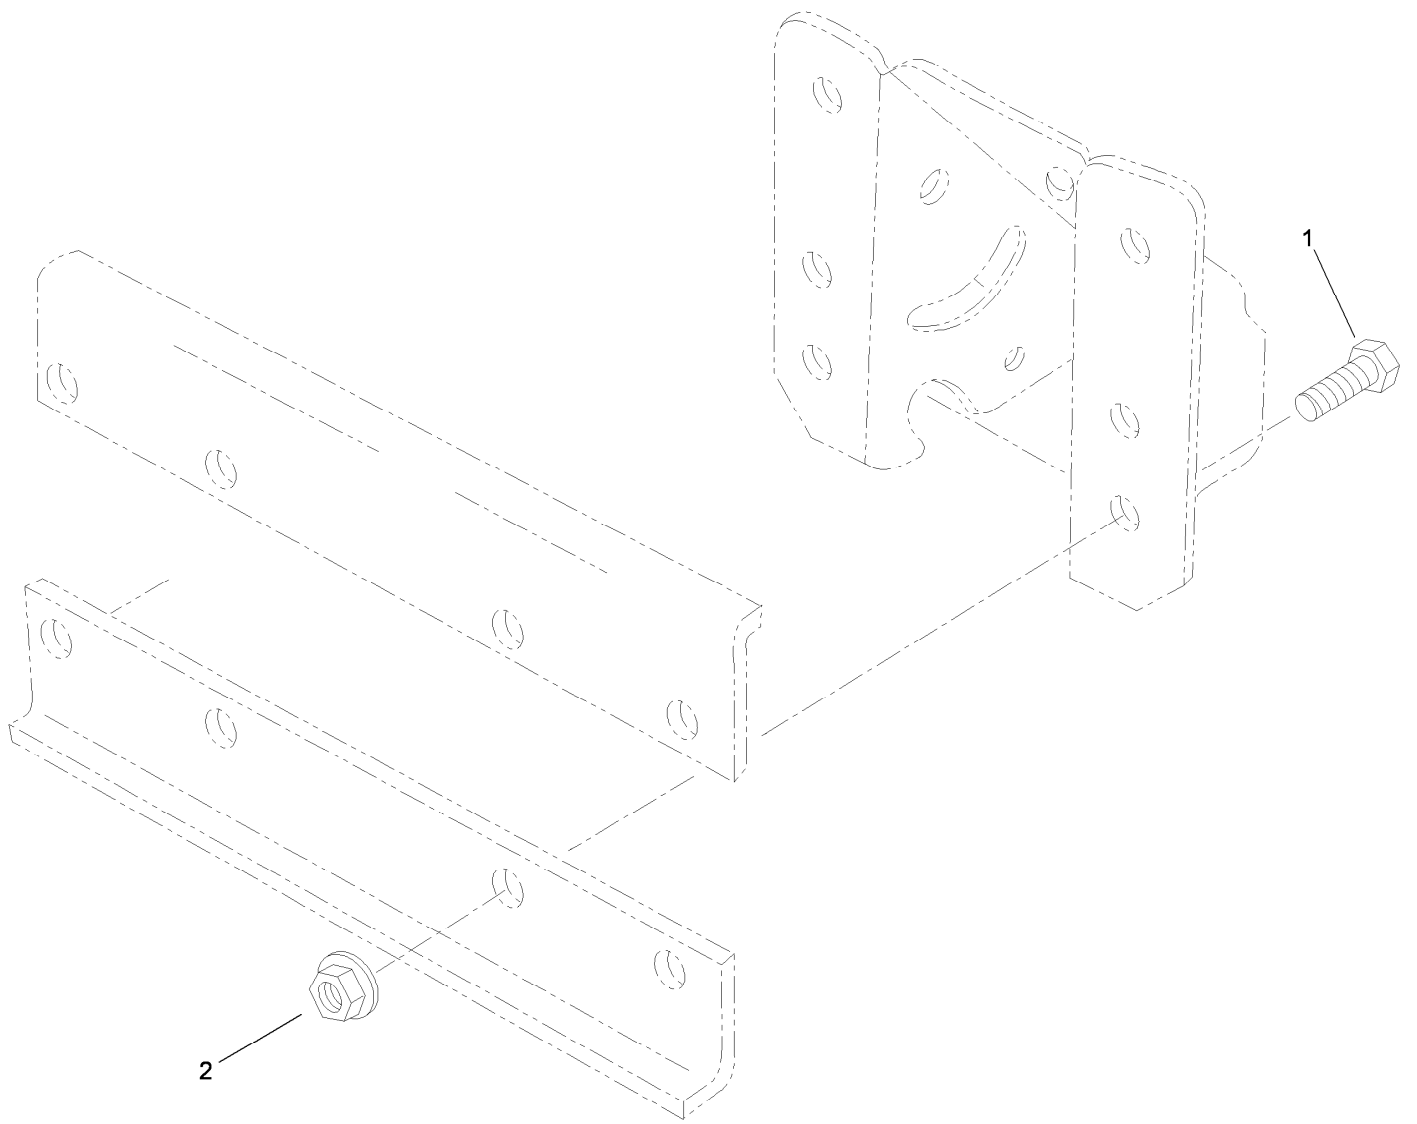

Count on it.

Parts Catalog

46in Snow Blade Mounting Kit
2010 and After GT Series Garden Tractor
Model No. 117-0061

46 Inch Snow Blade Mounting Kit Assembly No. 117-0061

<i>Ref.</i>	<i>Part Number</i>	<i>Qty.</i>	<i>Description</i>
1	112-0557	1	Screw-HH
2	112-0668	1	Nut-Lock, Flange