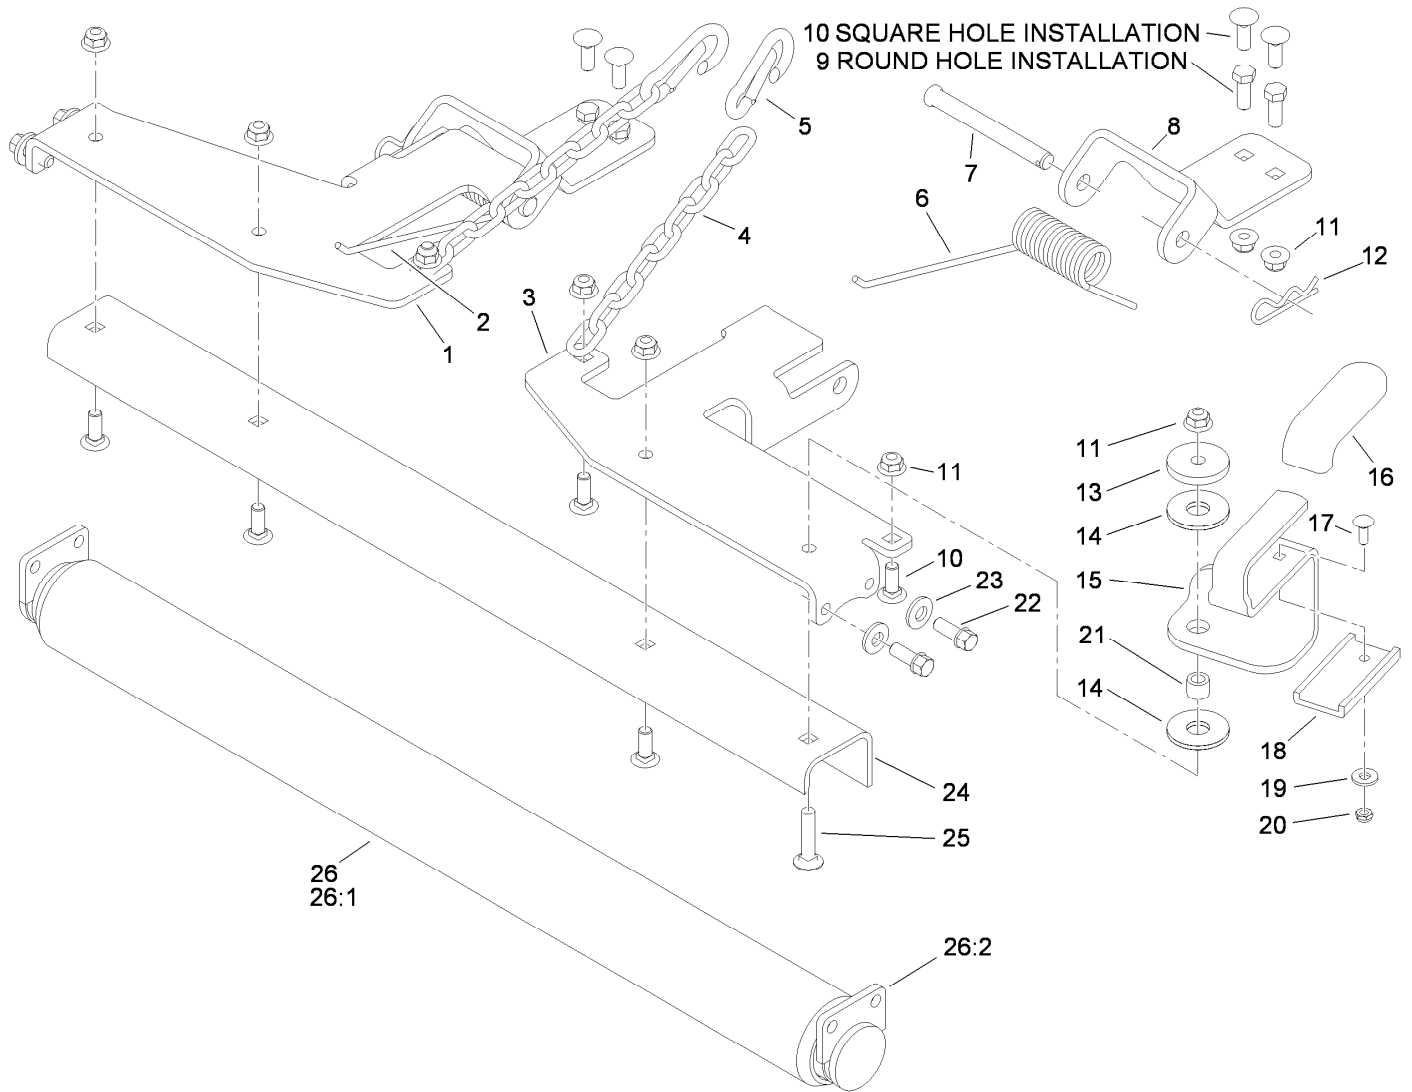

Count on it.

Parts Catalog

Striping Kit

**GrandStand® Mower with 36-inch or 40-inch
Cutting Unit**

Model No. 117-8560

Roller Striper Assembly No. 117-8560

<i>Ref.</i>	<i>Part Number</i>	<i>Qty.</i>	<i>Description</i>	<i>Ref.</i>	<i>Part Number</i>	<i>Qty.</i>	<i>Description</i>
1	117-8566-03	1	Bracket-Mounting, LH	15	117-8576-03	1	Handle-Lift, Roller
2	108-4076	1	Spring-Torsion	16	1-633268	1	Grip-Lever
3	117-8567-03	1	Bracket-Mounting, RH	17	3229-1	1	Screw-CARR
4	93-6738	2	Chain	18	117-9667	1	Slide-Plastic
5	107-1507	2	Link-Snap	19	3256-2	1	Washer-Flat
6	108-4075	1	Spring-Torsion	20	3296-56	1	Nut-Lock, NI
7	283-83	2	Pin-Clevis	21	1-413088	1	Bushing-Lever, Lift
8	117-8563-03	2	Bracket-Mounting	22	92-1624	4	Screw-HWH
9	323-6	4	Screw-HH	23	98-5975	4	Washer-Belleville
10	3231-22	10	Screw-CARR	24	108-2154-03	1	Scraper-Roller
11	104-8301	11	Nut-Flange, NI	25	3231-5	1	Screw-CARR
12	3290-355	2	Pin-Hair	26	108-2199	1	Roller ASM
13	110-9981	1	Washer-Plain	26:1	108-2157	1	Roller-Striper
14	114-0463	2	Washer-Friction, Composite	26:2	108-2198	2	Hub ASM