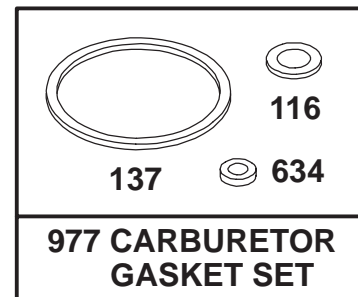

Assemblies include all parts shown in frames.

ENGINE GTS 150

Ref. No.	Part No.	Description	No. Used
★3	77-9060	Seal – Oil	1
★7	77-7740	Gasket – Cylinder Head	1
★9	77-9250	Gasket – Breather	1
★9A	77-7410	Gasket – Breather	1
★12	77-7550	Gasket – Engine Base	1
★20	77-7570	Seal – Oil	1
●104	77-8180	Pin – Float Hinge	1
●◆116	77-8210	Gasket – Sealing	1
★116A	77-7660	O-Ring	1
●117	77-9610	Jet – Main	1
●118	77-9620	Valve and Spring – Needle	1
121	77-9580	Carburetor Overhaul Kit	1
●122	77-7820	Adapter Assembly	1
●127	94-1651	Plug – Welch	1
●134	77-8110	Valve – Inlet (Includes Seat)	1

Ref. No.	Part No.	Description	No. Used
●◆137	77-8200	Gasket – Float Bowl	1
★163	77-7960	Gasket – Air Cleaner	1
358	77-8900	Gasket Set	1
★524	77-7270	Seal – O-Ring	1
◆634	77-8150	Washer – Seal	1
★842	77-7300	Seal – O-Ring	1
★868	77-7890	Seal Assy. – Valve	1
★868A	77-7900	Seal – Valve	1
★883	77-7760	Gasket – Exhaust	1
977	77-8930	Carburetor Gasket Set	1
★1022	77-7320	Gasket – Rocker Cover	1
●1039	77-7250	Limiter – Float	1
●1091	77-9650	Cap – Limiter	1

● Incl. in Carburetor Overhaul Kit – Part No. 77-9580
◆ Included in Carburetor Gasket Set – Part No. 77-8930

★ Included in Gasket Set – Part No. 77-8900