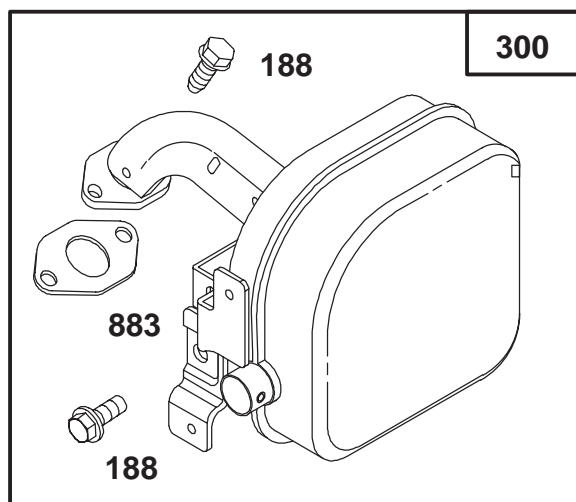

Assemblies include all parts shown in frames.

ENGINE GTS 150

Ref. No.	Part No.	Description	No. Used
188	77-9360	Screw - Hex. Head	1
188A	94-1662	Screw - Hex. Head	1
300	77-8640	Muffler - Exhaust	1
346	77-9430	Screw - Hex.	1

Ref. No.	Part No.	Description	No. Used
832	77-8660	Guard - Muffler	1
★883	77-7760	Gasket - Exhaust	1

* Included in Gasket Set-Part No. 77-8900