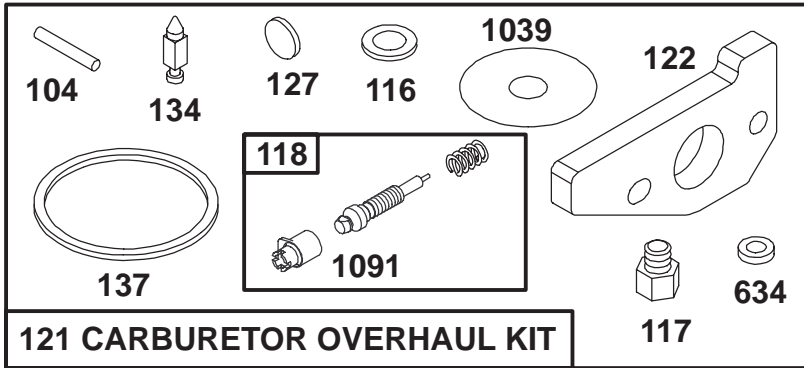

Assemblies include all parts shown in frames.

ENGINE GTS 150

Ref. No.	Part No.	Description	No. Used
★3	77-9060	Seal – Oil	1
★7	77-7740	Gasket – Cylinder Head	1
★9	77-9250	Gasket – Breather	1
★9A	77-7410	Gasket – Breather	1
★12	77-7550	Gasket – Engine Base	1
★20	77-7570	Seal – Oil	1
●104	77-8180	Pin – Float Hinge	1
●◆116	77-8210	Gasket – Sealing	1
★116A	77-7660	O-Ring	1
●117	77-9610	Jet – Main	1
●118	77-9620	Valve and Spring – Needle	1
121	77-9580	Carburetor Overhaul Kit	1
●122	77-7820	Adapter Assembly	1
●127	94-1651	Plug – Welch	1
●134	77-8110	Valve – Inlet (Includes Seat)	1

Ref. No.	Part No.	Description	No. Used
●◆137	77-8200	Gasket – Float Bowl	1
★163	77-7960	Gasket – Air Cleaner	1
358	77-8900	Gasket Set	1
★524	77-7270	Seal – O-Ring	1
◆634	77-8150	Washer – Seal	1
★842	77-7300	Seal – O-Ring	1
★868	77-7890	Seal Assy. – Valve	1
★868A	77-7900	Seal – Valve	1
★883	77-7760	Gasket – Exhaust	1
977	77-8930	Carburetor Gasket Set	1
★1022	77-7320	Gasket – Rocker Cover	1
●1039	77-7250	Limiter – Float	1
●1091	77-9650	Cap – Limiter	1

● Incl. in Carburetor Overhaul Kit – Part No. 77-9580
◆ Included in Carburetor Gasket Set – Part No. 77-8930

★ Included in Gasket Set – Part No. 77-8900