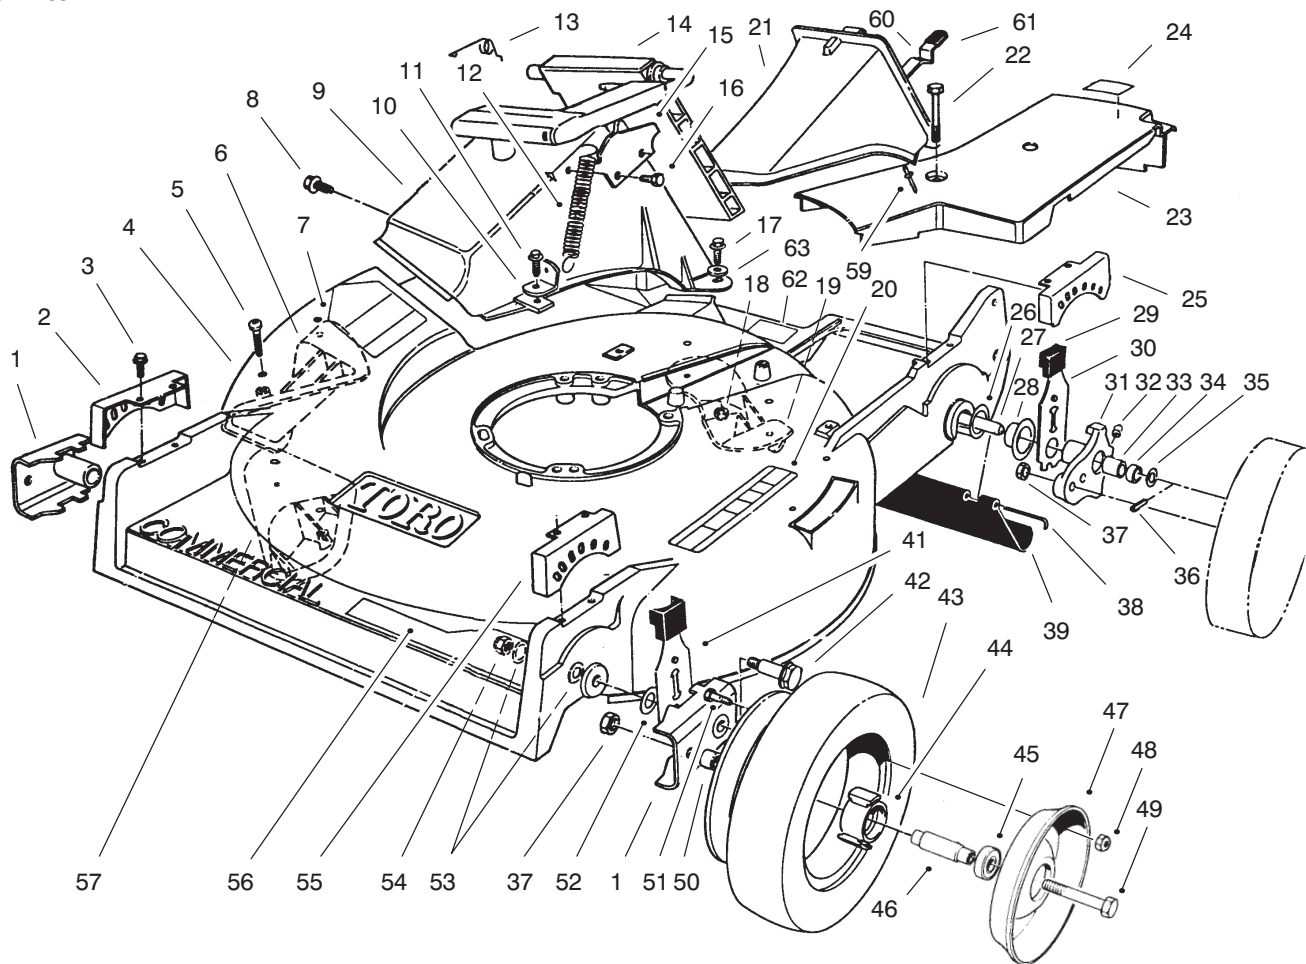

MODEL NO. 22145-690001 & UP

PARTS CATALOG

PROLINE 21"
Recycler® Mower

C-1769B

HOUSING ASSEMBLY

Ref. No.	Part No.	Description	No. Used
1	61-8300	Pivot Arm Assembly	2
2	49-8770	Quadrant - Front R.H.	1
3	49-2040	Screw - Thread Forming	8
4		Housing (Incl. Ref. # 5-7,19, 20, 57, & 62)	1
5	32144-111	Screw - Pan Hd.	6
6	92-1730	Plate - Kicker	1
7	39-5770	Decal - Danger	1
8	46-6810	Screw - Thread Forming	1
9	82-9152	Chute - Discharge	1
10	71-9350	Bracket - Spring	1
11	46-6811	Screw - Hex Washer Hd. Thread Forming	1
12	76-4660	Spring	1
13	80-3770	Retainer - Door	1

*Not Illustrated

C-1769B

HOUSING ASSEMBLY (Continued)

Ref. No.	Part No.	Description	No. Used
27	49-8790	Shaft - Axle Rear	1
28	48-2170	Cap - End	2
29	25-7740	Knob - Arm	4
30	66-7561	Spring Arm Ass'y - Rear	2
31	42-3510	Arm - Pivot (Incl. Ref. #32-34)	2
32	302-56	Fitting - Grease	2
33	47-2900	Bushing	2
34	47-2890	Bushing	2
35	36-4780	Washer - Thrust	2
36	32121-108	Pin - Roll	2
37	32152-2	Nut - Lock	4
38	33-3208	Rod - Shield	1
39	44-0580	Shield - Rear Safety	1
41	66-7560	Spring Arm Ass'y - Front	2
42	27-6232	Screw - Pivot	2
43	53-7740	Tire	4
44	52-2410	Hub	4
45	52-2450	Bearing - Wheel	8

*Not Illustrated

C-2341

ENGINE ASSEMBLY

Ref. No.	Part No.	Description	No. Used	Ref. No.	Part No.	Description	No. Used
1	84-4960	Decal - Pro Line	1	11	52-2170	Retainer - Blade	1
2	77-8971	Engine - Complete	1	12	48-2591	Protector - Crankshaft	1
3	71-9270	Decal - Recoil	1	13	32144-102	Screw - Hex. Flange Hd.	3
4	27-8590	Key - Square	1	14	92-1599	Stiffener - Blade	1
5	52-2190	Spacer - Retainer, Blade	1	16	2210-316	Stop - Recoil	1
6	3254-6	Washer - Internal Tooth	3	17	77-9550	Cover - Brake	1
7	32144-70	Screw - Thread Forming	3	18	86-7990	Screw - Clamp	1
8	14-9419	Blade	1	19	2210-249	Clamp - Casing	1
9	26-0670	Screw - Blade	1	*	77-9020	Short Block	1
10	3253-22	Washer - Lock	1				