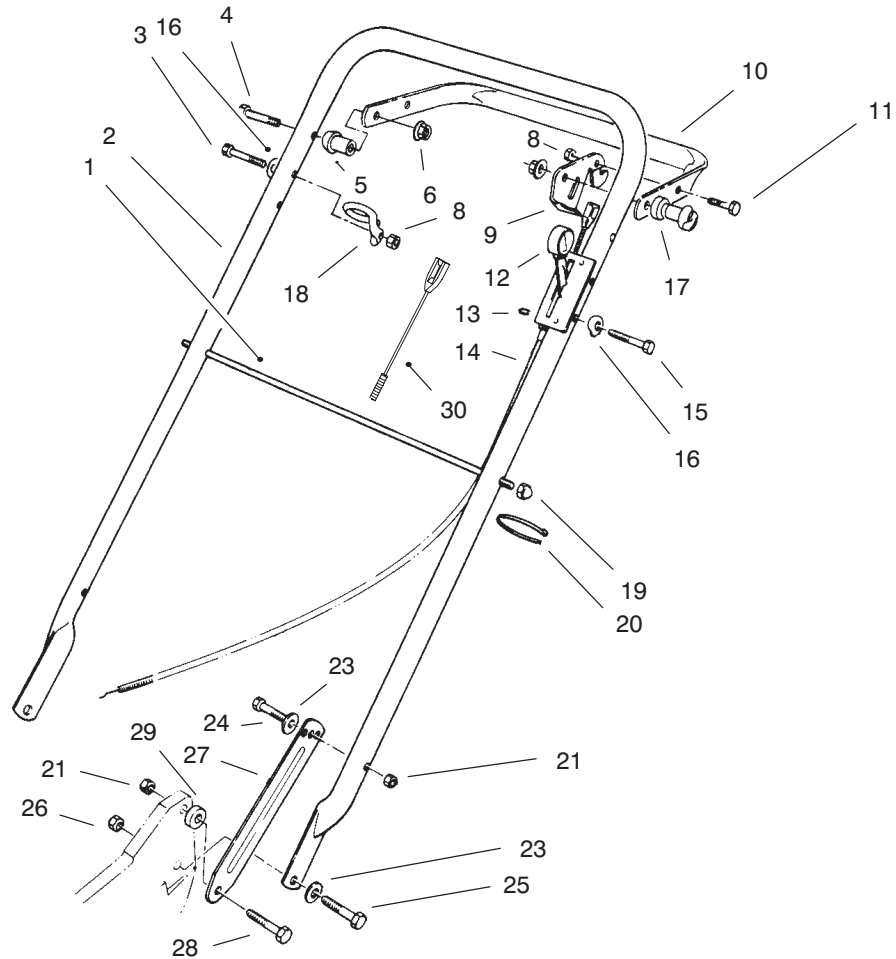

C-2342

HANDLE ASSEMBLY

Ref. No.	Part No.	Description	No. Used
1	48-2810	Rod - Support, Bag	1
2	92-1586	Handle Assembly	1
3	321-9	Screw - Hex. Hd.	1
4	322-10	Screw - Hex. Hd.	2
5	49-1630	Support - Spacer	2
6	3296-58	Nut - Lock	2
8	3296-42	Nut - Lock	2
9	66-5350	Lever - Control	1
10	61-8270	Bar - Control	1
11	321-4	Screw - Hex. Hd.	1
12	82-9950	Bracket - Throttle Control	1
13	32151-86	Ring - Retaining	2
14	70-1063	Cable - Throttle	1
15	321-13	Screw - Hex. Hd.	2
16	3-7501	Washer - Curved	3

Ref. No.	Part No.	Description	No. Used
17	256-276	Spacer	2
18	46-8081	Guide - Rope	1
19	32111-7	Nut - Acorn	2
20	3290-378	Tie - Cable	1
21	3296-29	Nut - Lock	4
23	3290-456	Washer	4
24	322-7	Screw - Hex. Hd.	2
25	322-6	Screw - Hex. Hd.	2
26	3296-47	Nut - Lock	2
27	84-8401	Latch - Handle R.H.	1
*	84-8361	Latch - Handle L.H.	1
28	27-7210	Screw - Shoulder	2
29	3-3287	Spacer - Handle Latch	2
30	93-3662	Cable - Brake	1

*Not Illustrated