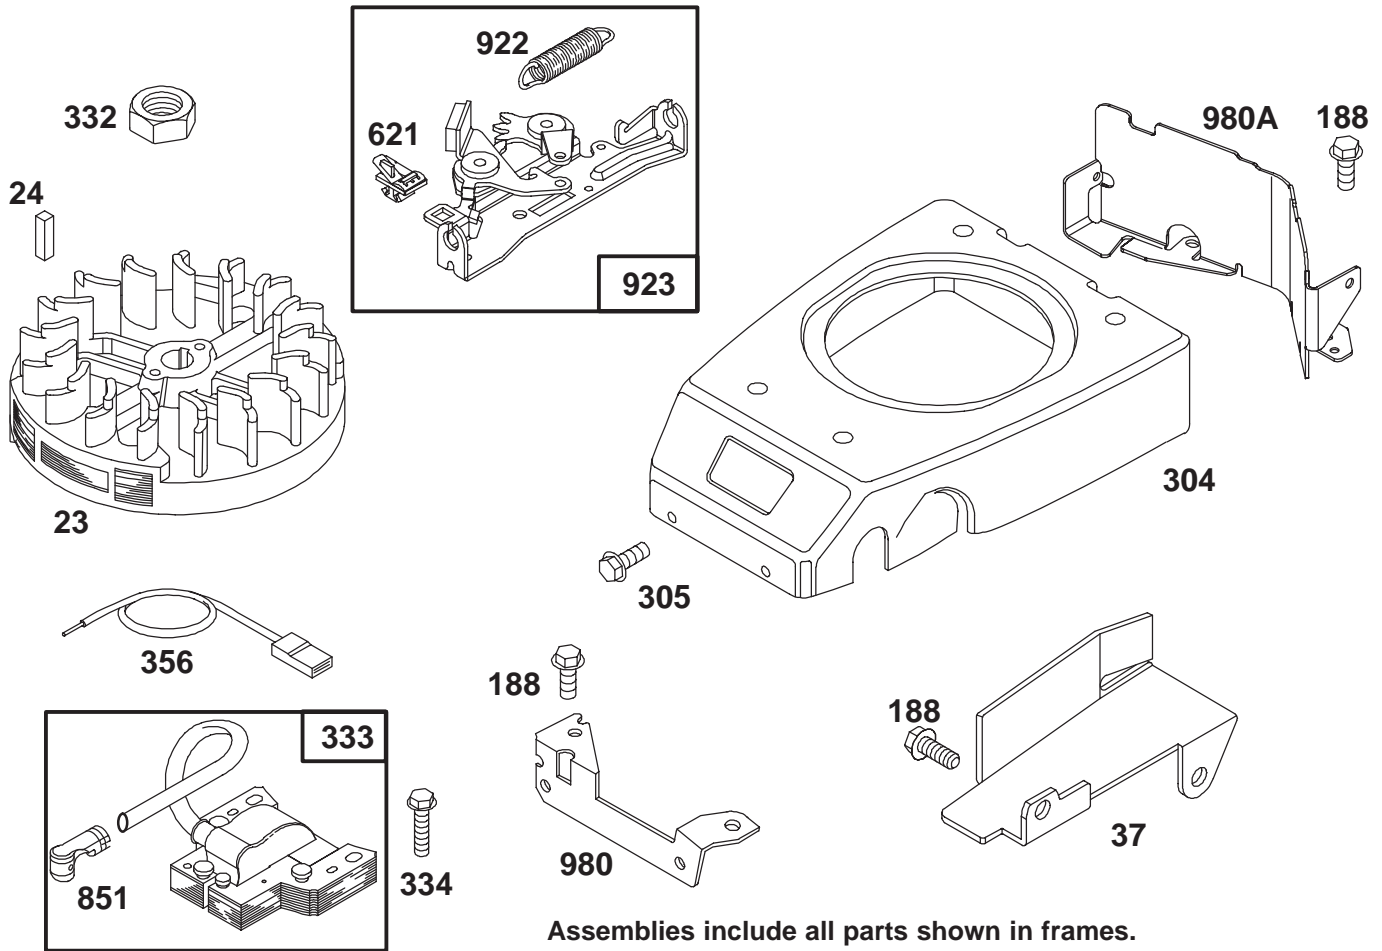

ENGINE GTS 150

Ref. No.	Part No.	Description	No. Used
23	77-8330	Flywheel-Magneto	1
24	77-8340	Key-Flywheel	1
37	77-9170	Guard-Flywheel	1
188	77-9360	Screw-Hex. Head	1
304	77-9660	Housing-Blower	1
305	77-8310	Screw-Hex. Head	1
332	77-8360	Nut-Flywheel	1
333	77-8420	Armature-Magneto	1

Ref. No.	Part No.	Description	No. Used
334	77-8440	Screw-Hex. Head	1
356	77-8400	Wire-Ground	1
621	77-8010	Switch-Stop	1
851	77-8430	Terminal-Spark Plug	1
922	94-1663	Spring-Brake	1
923	77-9460	Brake Assembly	1
980	77-9140	Bracket-Blower Housing	1
980A	77-9180	Bracket-Blower Housing	1