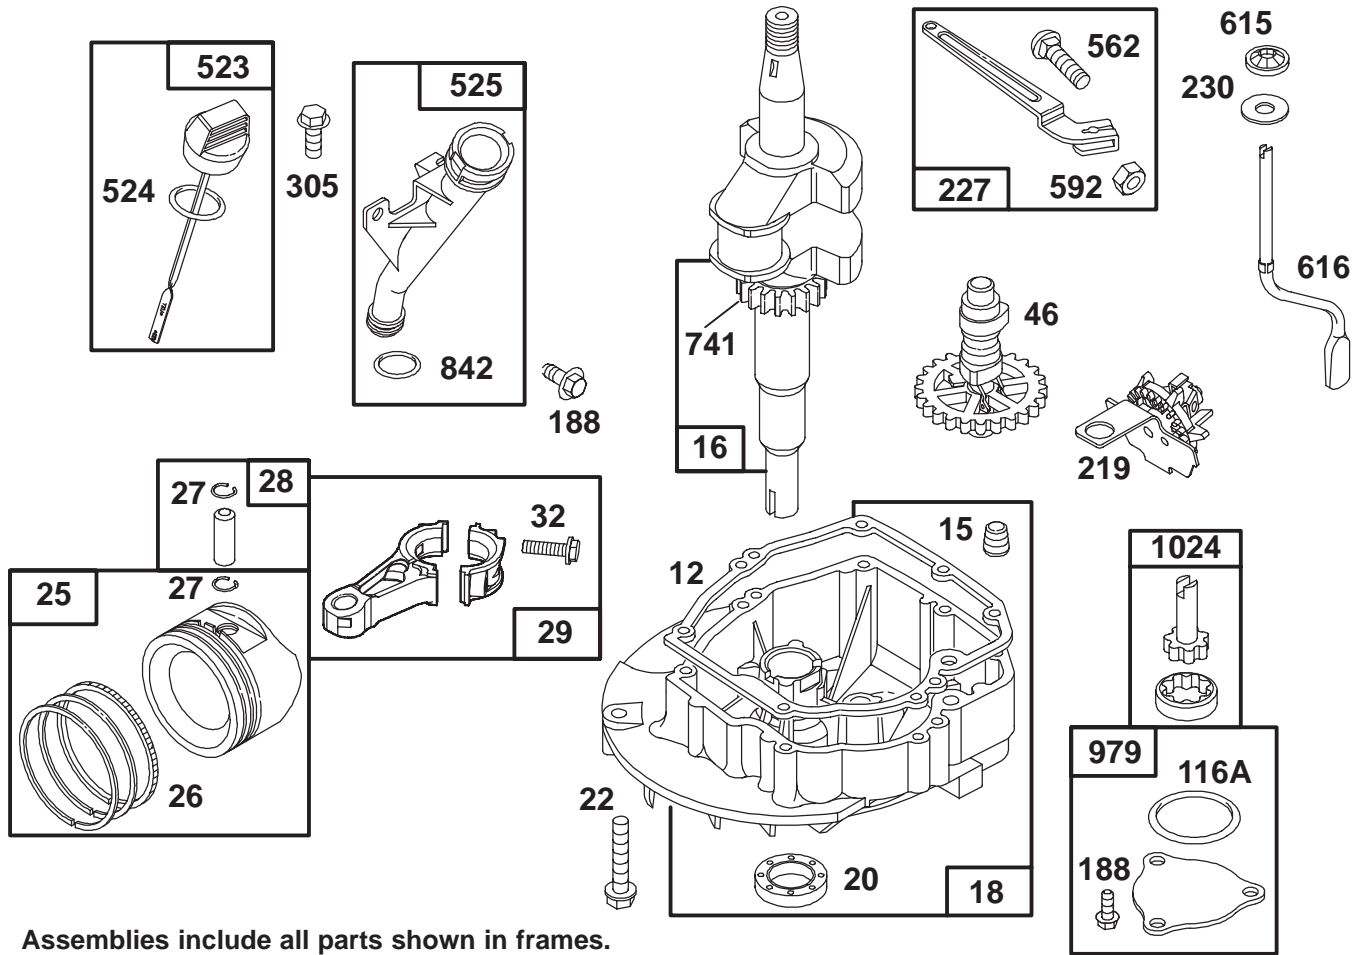

Assemblies include all parts shown in frames.

ENGINE GTS 150

Ref. No.	Part No.	Description	No. Used
★12	77-7550	Gasket – Engine Base	1
15	77-9590	Plug – Pipe	1
16	77-9330	Crankshaft	1
		Note: Order Part No. 77-7540 For Timing Gear Key.	
18	77-7560	Base – Engine	1
★20	77-7570	Seal – Oil	1
22	77-9070	Screw – Engine Base	1
25	77-7690	Piston Assy. (Std.)	1
26	77-7700	Ring Set (Std.)	1
27	77-7710	Lock – Piston Pin	1
28	77-9340	Pin Assy. – Piston	1
29	77-7670	Rod – Connecting	1
32	77-9350	Screw – Connecting Rod	1
46	77-7490	Gear – Cam	1
★116A	77-7660	O-Ring	1

Ref. No.	Part No.	Description	No. Used
188	77-9360	Screw – Hex. Head	1
219	77-7500	Gear – Governor	1
227	77-7370	Lever Assy. – Governor	1
230	77-7470	Washer	1
305	77-8310	Screw – Hex. Head	1
523	77-7260	Dipstick – Oil	1
★524	77-7270	Seal – O-Ring	1
525	77-7280	Tube – Oil Filler	1
562	77-7380	Bolt – Governor Lever	1
592	77-7390	Nut – Hex.	1
615	77-7480	Pushnut	1
616	77-7460	Crank – Governor	1
741	77-7530	Gear – Timing	1
★842	77-7300	Seal – O-Ring	1
979	77-7650	Cover – Oil Pump	1
1024	77-7640	Pump – Oil	1

★ Included in Gasket Set—Part No. 77-8900