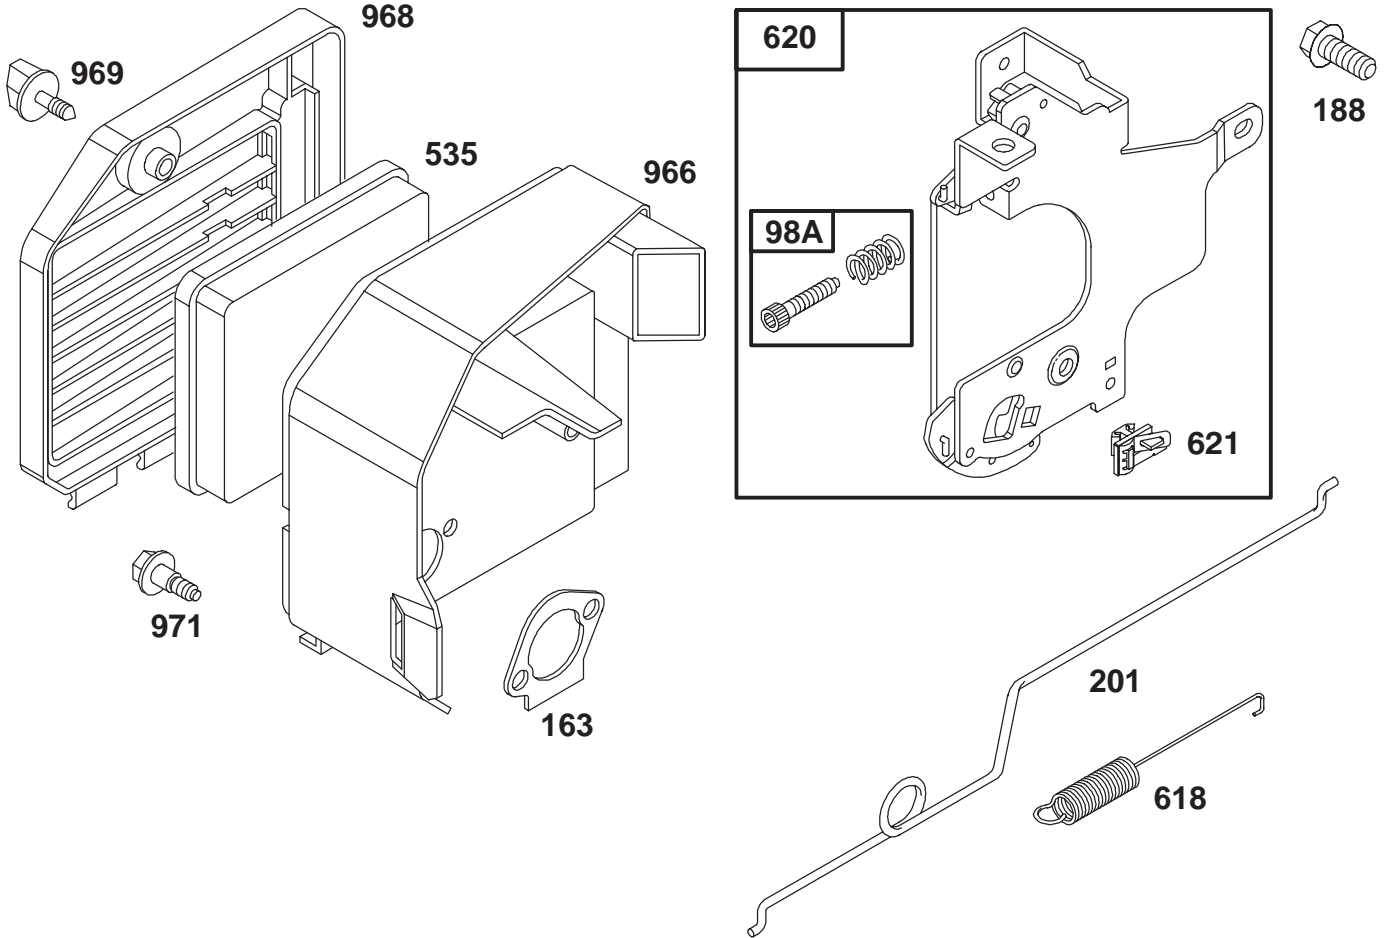

Assemblies include all parts shown in frames.

ENGINE GTS 150

Ref. No.	Part No.	Description	No. Used
98A	77-8020	Screw Assy. - Speed Adj.	1
★163	77-7960	Gasket - Air Cleaner	1
188	77-9360	Screw - Hex. Head	1
201	77-7980	Link - Governor	1
535	77-7950	Element - Filter	1
618	77-8140	Spring - Choke	1

Ref. No.	Part No.	Description	No. Used
620	77-8000	Bracket - Carburetor	1
621	77-8010	Switch - Stop	1
966	77-7940	Base - Air Cleaner	1
968	77-7040	Cover - Air Cleaner	1
969	77-7920	Screw - Air Cleaner	1
971	77-7930	Screw - Air Cleaner	1

★ Included in Gasket Set - Part No. 77-8900