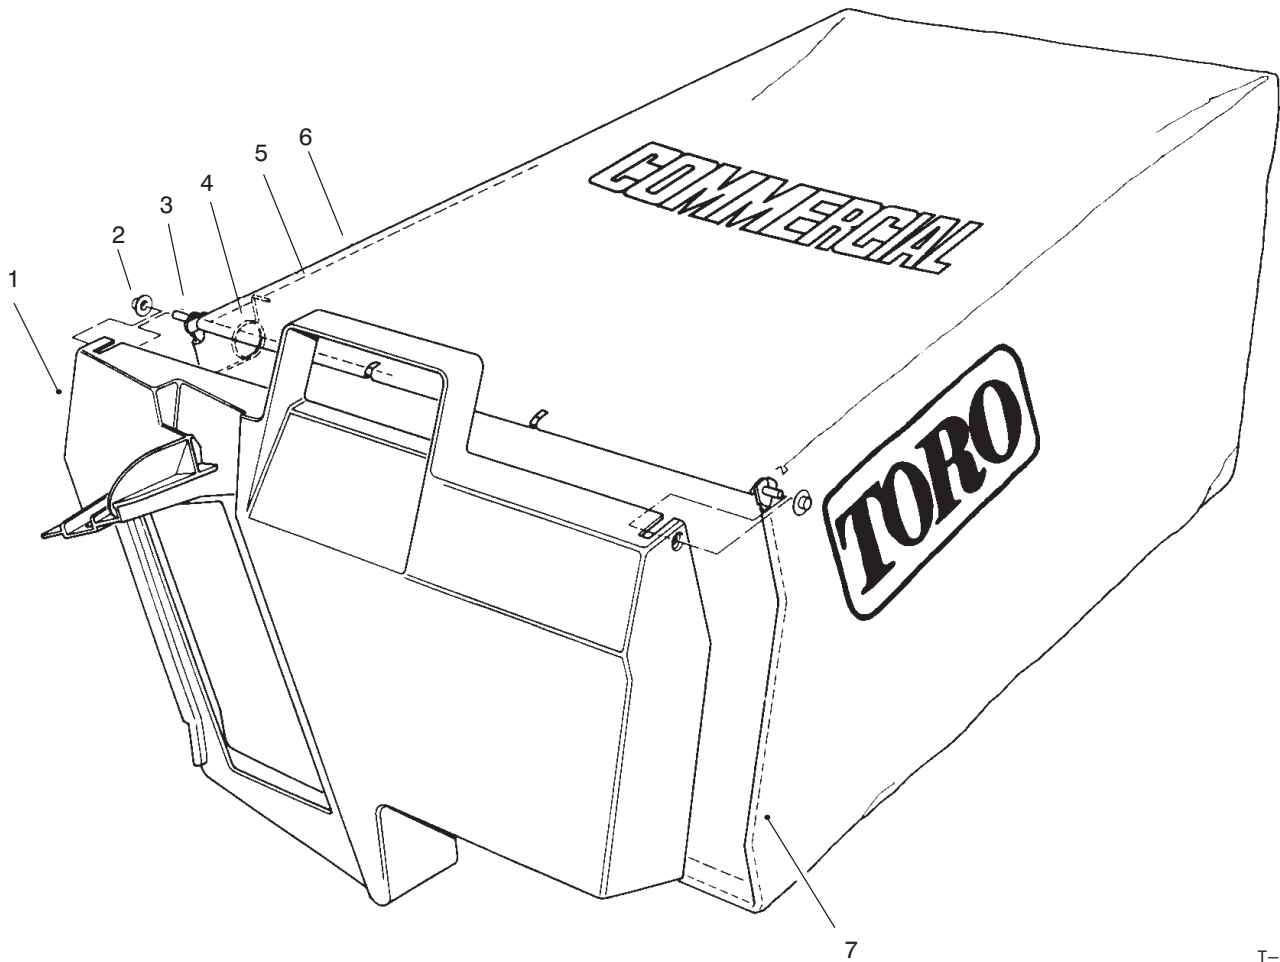

*Not Illustrated

C-2343

GAS TANK ASSEMBLY

Ref. No.	Part No.	Description	No. Used	Ref. No.	Part No.	Description	No. Used
1	55-3575	Cap - Fuel	1	5	71-9280	Filter - Fuel	1
2	93-3166	Tank - Fuel	1	6	84-9170	Base - Tank	1
3	2412-95	Clamp - Fuel Line	4	7	46-8091	Screw - Hex. Washer Hd.	2
4	51-3210	Hose - Fuel	2	8	323-6	Screw - Hex. Hd.	2