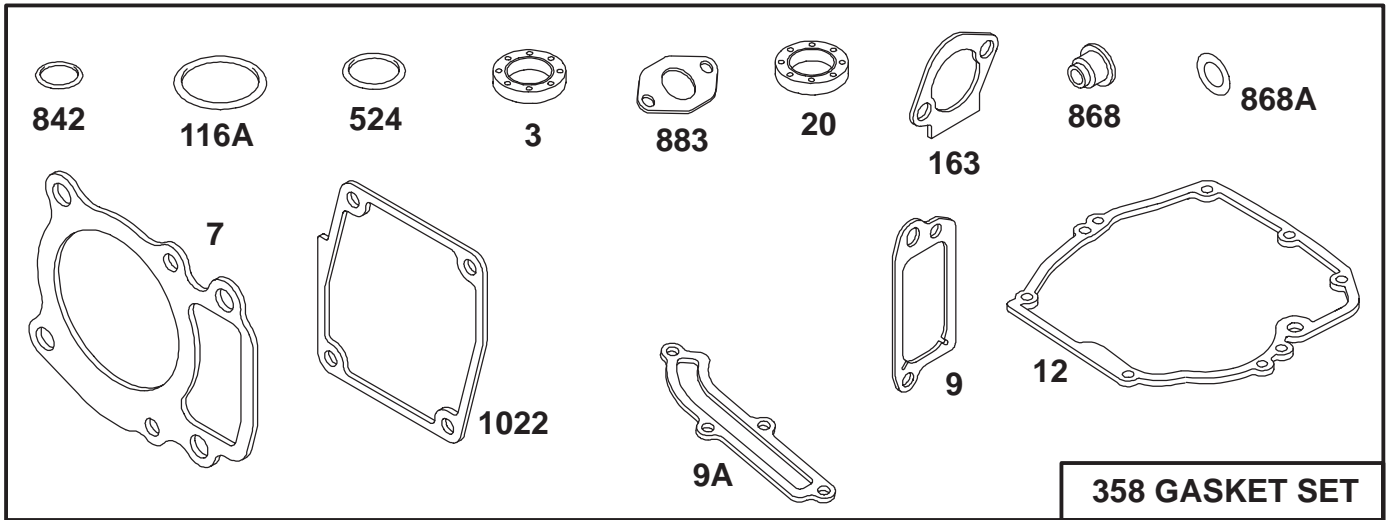

Assemblies include all parts shown in frames.

ENGINE GTS 150

Ref. No.	Part No.	Description	No. Used
★3	77-9060	Seal – Oil	1
★7	77-7740	Gasket – Cylinder Head	1
★9	77-9250	Gasket – Breather	1
★9A	77-7410	Gasket – Breather	1
★12	77-7550	Gasket – Engine Base	1
★20	77-7570	Seal – Oil	1
●104	77-8180	Pin – Float Hinge	1
●◆116	77-8210	Gasket – Sealing	1
★116A	77-7660	O-Ring	1
●117	77-9610	Jet – Main	1
●118	77-9620	Valve and Spring – Needle	1
121	77-9580	Carburetor Overhaul Kit	1
●122	77-7820	Adapter Assembly	1
●127	94-1651	Plug – Welch	1
●134	77-8110	Valve – Inlet (Includes Seat)	1

Ref. No.	Part No.	Description	No. Used
●◆137	77-8200	Gasket – Float Bowl	1
★163	77-7960	Gasket – Air Cleaner	1
358	77-8900	Gasket Set	1
★524	77-7270	Seal – O-Ring	1
◆634	77-8150	Washer – Seal	1
★842	77-7300	Seal – O-Ring	1
★868	77-7890	Seal Assy. – Valve	1
★868A	77-7900	Seal – Valve	1
★883	77-7760	Gasket – Exhaust	1
977	77-8930	Carburetor Gasket Set	1
★1022	77-7320	Gasket – Rocker Cover	1
●1039	77-7250	Limiter – Float	1
●1091	77-9650	Cap – Limiter	1

● Incl. in Carburetor Overhaul Kit – Part No. 77-9580
◆ Included in Carburetor Gasket Set – Part No. 77-8930

★ Included in Gasket Set – Part No. 77-8900