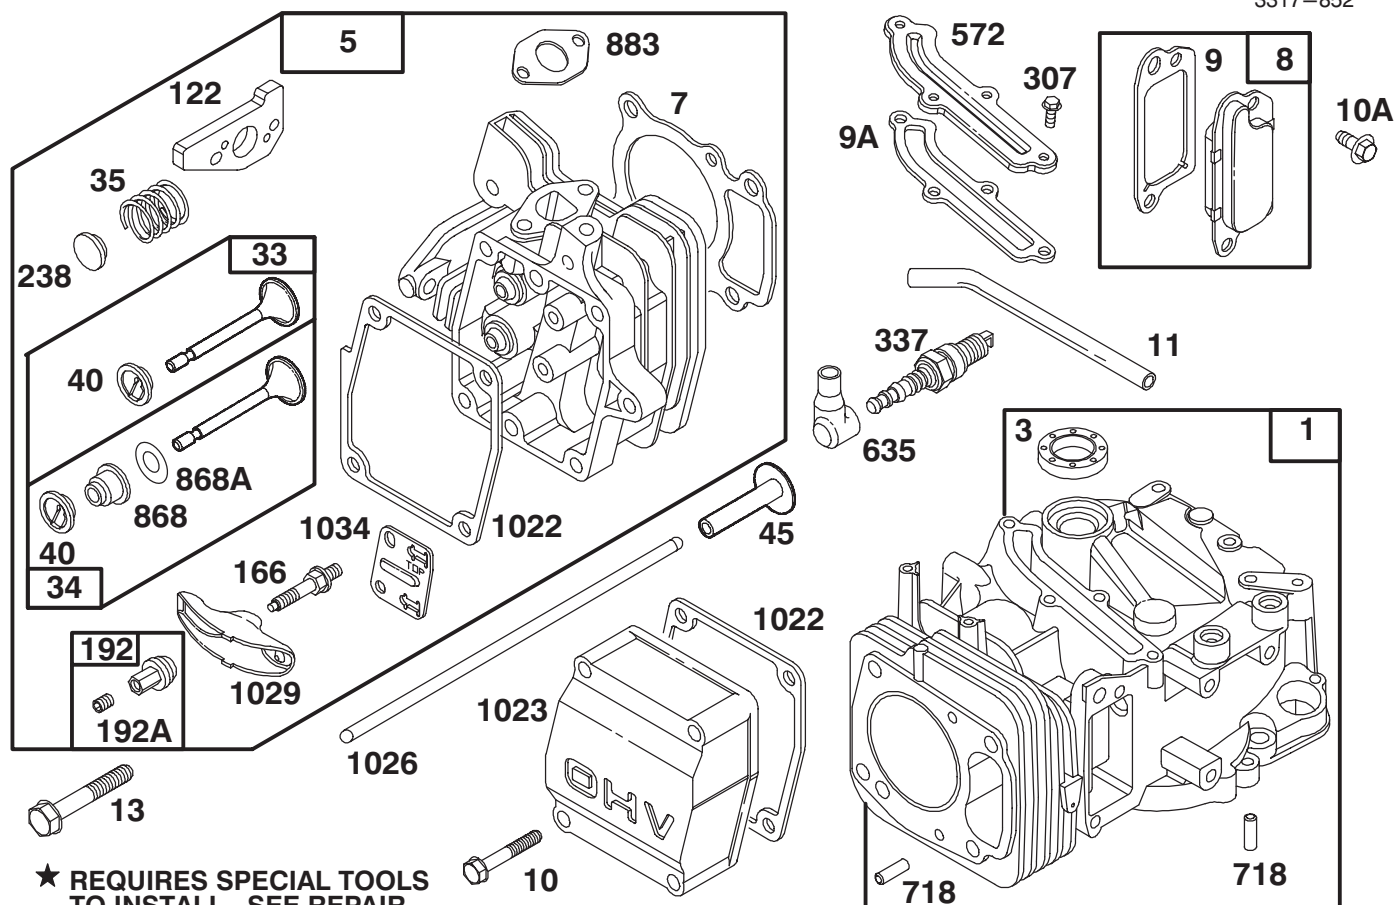

ENGINE GTS 150

Ref. No.	Part No.	Description	No. Used
1	77-7590	Cylinder Assy.	1
★3	77-9060	Seal - Oil	1
5	77-7730	Head - Cylinder	1
★7	77-7740	Gasket - Cylinder Head	1
8	77-9260	Breather Assy.	1
★9	77-9250	Gasket - Breather	1
★9A	77-7410	Gasket - Breather	1
10	77-7360	Screw - Hex. Head (Valve Cover)	1
10A	77-9200	Screw - Hex. Head	1
11	77-9410	Tube - Breather	1
13	77-7630	Screw - Cylinder Head	1
33	77-7860	Valve - Exhaust	1
34	77-7880	Valve - Intake	1
35	77-7810	Spring - Valve	1
40	77-7870	Retainer - Spring	1
45	77-7610	Tappet - Valve	1
●122	77-7820	Adapter Assy.	1
166	77-7780	Stud - Rocker Arm	1

Ref. No.	Part No.	Description	No. Used
192	77-7910	Ball & Screw - Rocker Arm (Incl. Ref. #192A)	1
192A		Screw - Set	1
238	77-7800	Cap - Valve	1
307	77-7420	Screw - Breather Cover Mtg.	1
337	77-7330	Plug - Spark	1
572	77-7400	Cover - Breather	1
635	77-7340	Elbow - Spark Plug	1
718	77-7600	Pin - Cylinder	1
★868	77-7890	Seal Assy. - Valve	1
★868A	77-7900	Gasket - Valve	1
★883	77-7760	Gasket - Exhaust	1
★1022	77-7320	Gasket - Rocker Cover	1
1023	77-9320	Cover - Valve	1
1026	77-7620	Rod - Push	1
1029	77-7790	Arm - Rocker	1
1034	77-7770	Guide - Push Rod	1

★ Included in Gasket Set-Part No. 77-8900

● Included in Carburetor Overhaul Kit-Part No. 77-9580