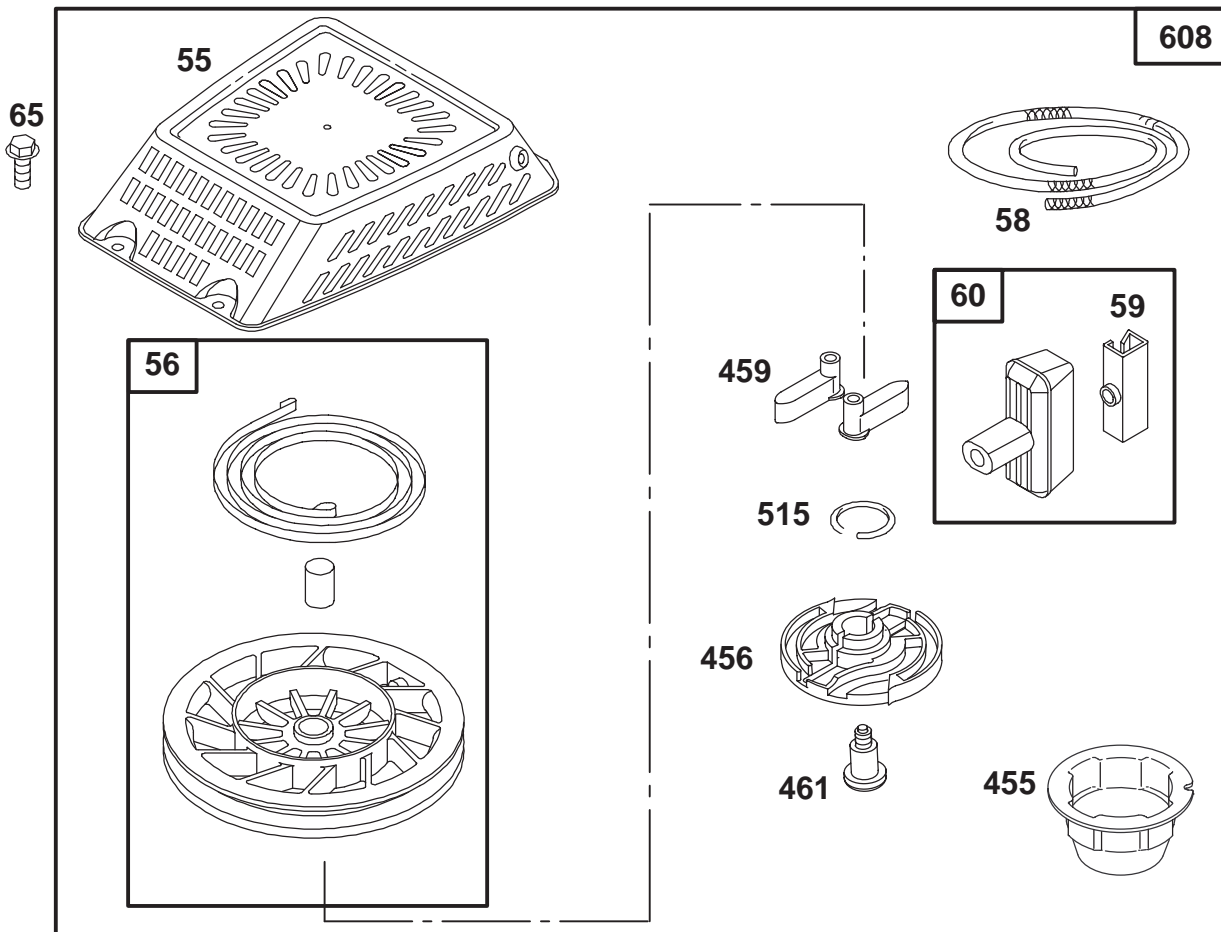

Assemblies include all parts shown in frames.

ENGINE GTS 150

Ref. No.	Part No.	Description	No. Used
55	94-1656	Housing-Rewind Starter	1
56	94-1657	Pulley-Rewind Starter	1
58	94-1658	Rope-Starter (Cut To Suit)	1
59	77-7210	Insert-Rewind Handle	1
60	77-8520	Handle-Rewind Starter	1
65	77-8300	Screw-Hex. Head	1
455	94-1653	Cup-Starter	1

Ref. No.	Part No.	Description	No. Used
456	94-1659	Retainer-Rewind Starter	1
459	94-1654	Pawl-Starter	1
461	94-1660	Screw-Shoulder	1
515	94-1655	Spring-Torsion	1
608	94-1661	Starter Assembly-Rewind	1