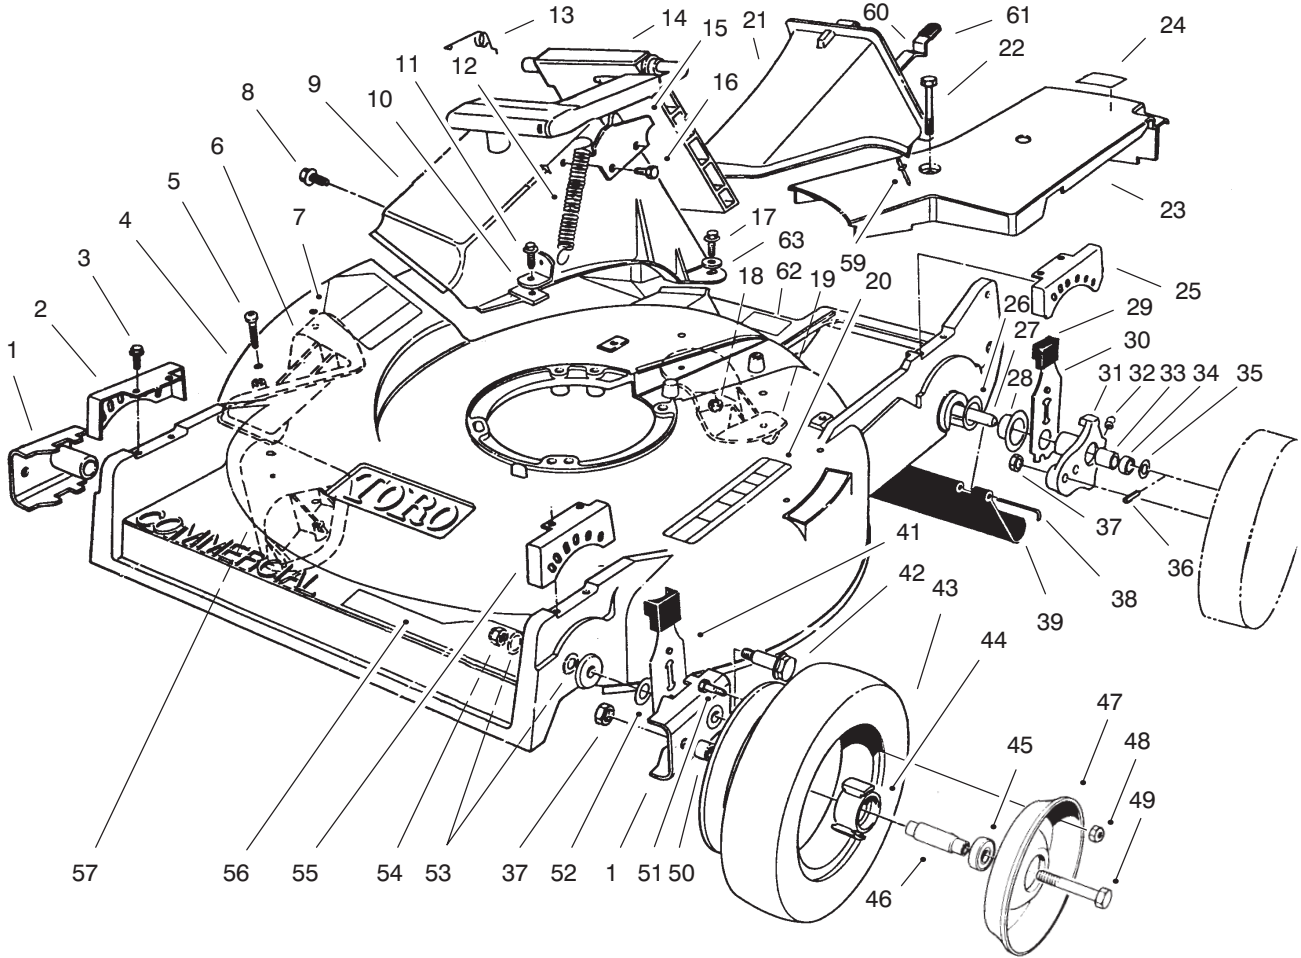

MODEL NO. 22145-690001 & UP

PARTS CATALOG

PROLINE 21"
Recycler® Mower

C-1769B

HOUSING ASSEMBLY

Ref. No.	Part No.	Description	No. Used
1	61-8300	Pivot Arm Assembly	2
2	49-8770	Quadrant - Front R.H.	1
3	49-2040	Screw - Thread Forming	8
4		Housing (Incl. Ref. # 5-7,19, 20, 57, & 62)	1
5	32144-111	Screw - Pan Hd.	6
6	92-1730	Plate - Kicker	1
7	39-5770	Decal - Danger	1
8	46-6810	Screw - Thread Forming	1
9	82-9152	Chute - Discharge	1
10	71-9350	Bracket - Spring	1
11	46-6811	Screw - Hex Washer Hd. Thread Forming	1
12	76-4660	Spring	1
13	80-3770	Retainer - Door	1

*Not Illustrated

C-1769B

HOUSING ASSEMBLY (Continued)

Ref. No.	Part No.	Description	No. Used
27	49-8790	Shaft - Axle Rear	1
28	48-2170	Cap - End	2
29	25-7740	Knob - Arm	4
30	66-7561	Spring Arm Ass'y - Rear	2
31	42-3510	Arm - Pivot (Incl. Ref. #32-34)	2
32	302-56	Fitting - Grease	2
33	47-2900	Bushing	2
34	47-2890	Bushing	2
35	36-4780	Washer - Thrust	2
36	32121-108	Pin - Roll	2
37	32152-2	Nut - Lock	4
38	33-3208	Rod - Shield	1
39	44-0580	Shield - Rear Safety	1
41	66-7560	Spring Arm Ass'y - Front	2
42	27-6232	Screw - Pivot	2
43	53-7740	Tire	4
44	52-2410	Hub	4
45	52-2450	Bearing - Wheel	8

*Not Illustrated

C-2341

ENGINE ASSEMBLY

Ref. No.	Part No.	Description	No. Used	Ref. No.	Part No.	Description	No. Used
1	84-4960	Decal - Pro Line	1	11	52-2170	Retainer - Blade	1
2	77-8971	Engine - Complete	1	12	48-2591	Protector - Crankshaft	1
3	71-9270	Decal - Recoil	1	13	32144-102	Screw - Hex. Flange Hd.	3
4	27-8590	Key - Square	1	14	92-1599	Stiffener - Blade	1
5	52-2190	Spacer - Retainer, Blade	1	16	2210-316	Stop - Recoil	1
6	3254-6	Washer - Internal Tooth	3	17	77-9550	Cover - Brake	1
7	32144-70	Screw - Thread Forming	3	18	86-7990	Screw - Clamp	1
8	14-9419	Blade	1	19	2210-249	Clamp - Casing	1
9	26-0670	Screw - Blade	1	*	77-9020	Short Block	1
10	3253-22	Washer - Lock	1				