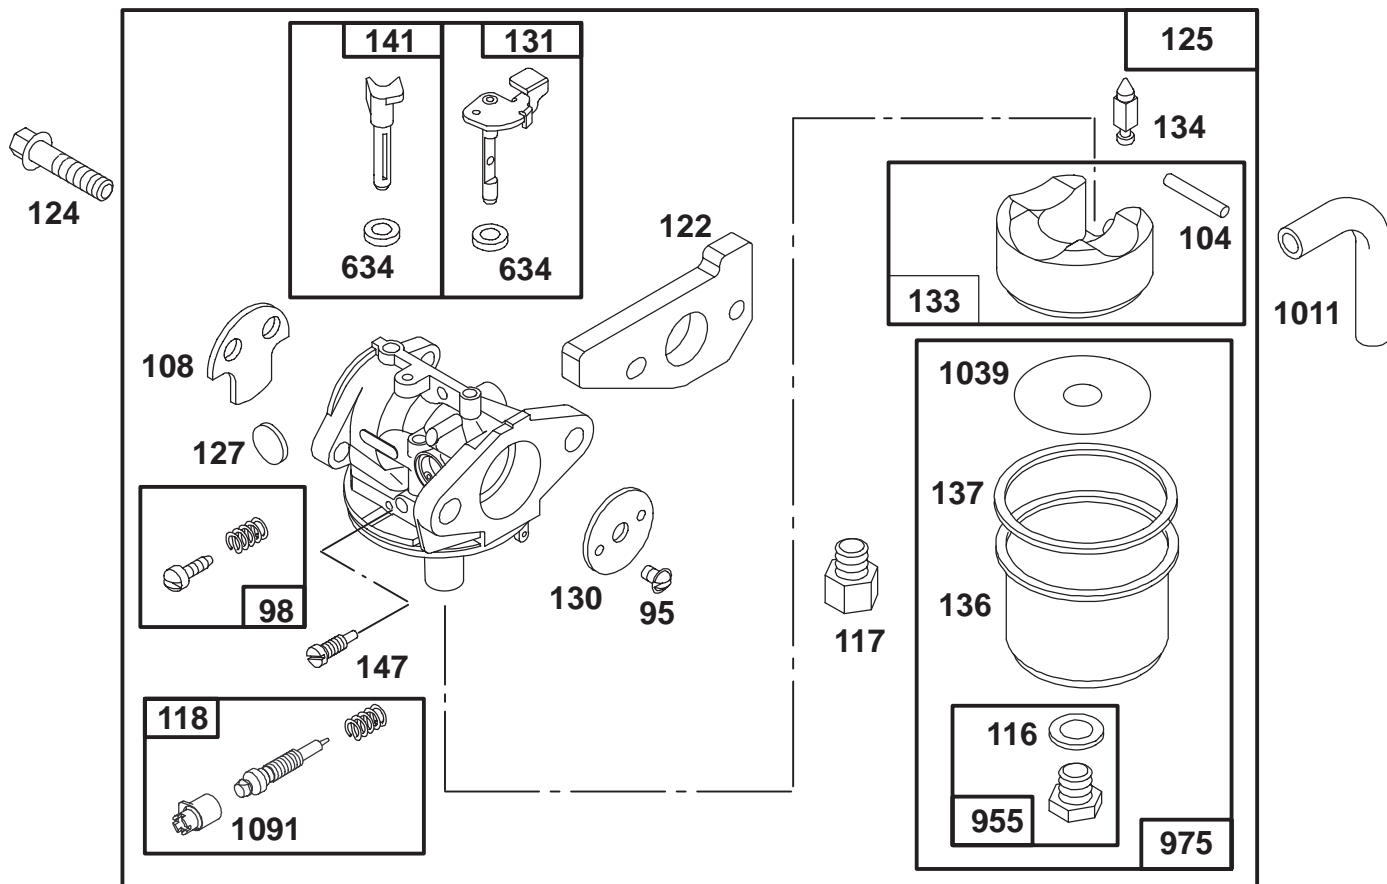

Assemblies include all parts shown in frames.

ENGINE GTS 150

Ref. No.	Part No.	Description	No. Used
95	77-8090	Screw – Valve Mtg.	1
98	77-8240	Screw – Idle Adj.	1
●104	77-8180	Pin – Float Hinge	1
108	77-9600	Valve – Choke	1
●◆116	77-8210	Sealing – Gasket	1
●117	77-9610	Jet – Main	1
		Note: For High Altitude Jet Order Part No.	
	94-1650		1
●118	77-9620	Valve & Spring – Needle	1
●122	77-7820	Adapter Assy.	1
124	77-7970	Screw – Hex. Head (carb. mtg.)	1
125	77-9630	Carburetor Assy.	1
●127	94-1651	Plug – Welch	1

Ref. No.	Part No.	Description	No. Used
130	77-8080	Valve – Throttle	1
131	77-8160	Shaft – Throttle	1
133	77-8170	Float – Carburetor	1
●134	77-8110	Valve – Inlet (Includes Seat)	1
136	77-7240	Bowl – Fuel	1
●◆137	77-8200	Gasket – Float Bowl	1
141	77-8130	Shaft – Choke	1
147	77-9640	Adapter – Jet	1
◆634	77-8150	Washer – Seal	1
955	77-8220	Screw – Hex. Head	1
975	77-8190	Bowl Assy. – Carburetor	1
1011	77-8040	Tube – Vent	1
●1039	77-7250	Limiter – Float	1
●1091	77-9650	Cap – Limiter	1

● Included in Carb. Overhaul Kit Part No. 77-9580

◆ Included in Carb. Gasket Set Part No. 77-8930