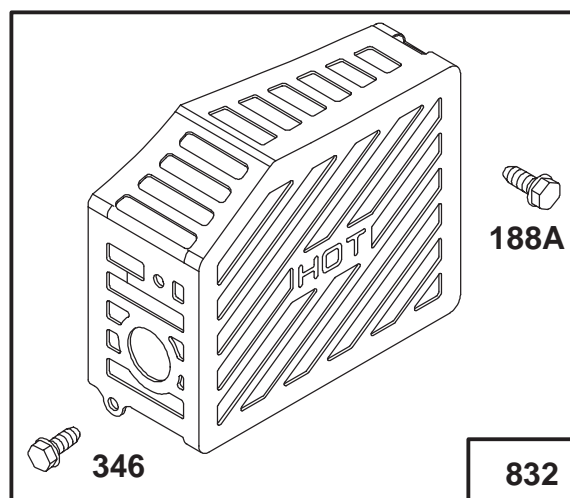

Assemblies include all parts shown in frames.

ENGINE GTS 150

Ref. No.	Part No.	Description	No. Used
188	77-9360	Screw - Hex. Head	1
188A	94-1662	Screw - Hex. Head	1
300	77-8640	Muffler - Exhaust	1
346	77-9430	Screw - Hex.	1

Ref. No.	Part No.	Description	No. Used
832	77-8660	Guard - Muffler	1
★883	77-7760	Gasket - Exhaust	1

* Included in Gasket Set-Part No. 77-8900