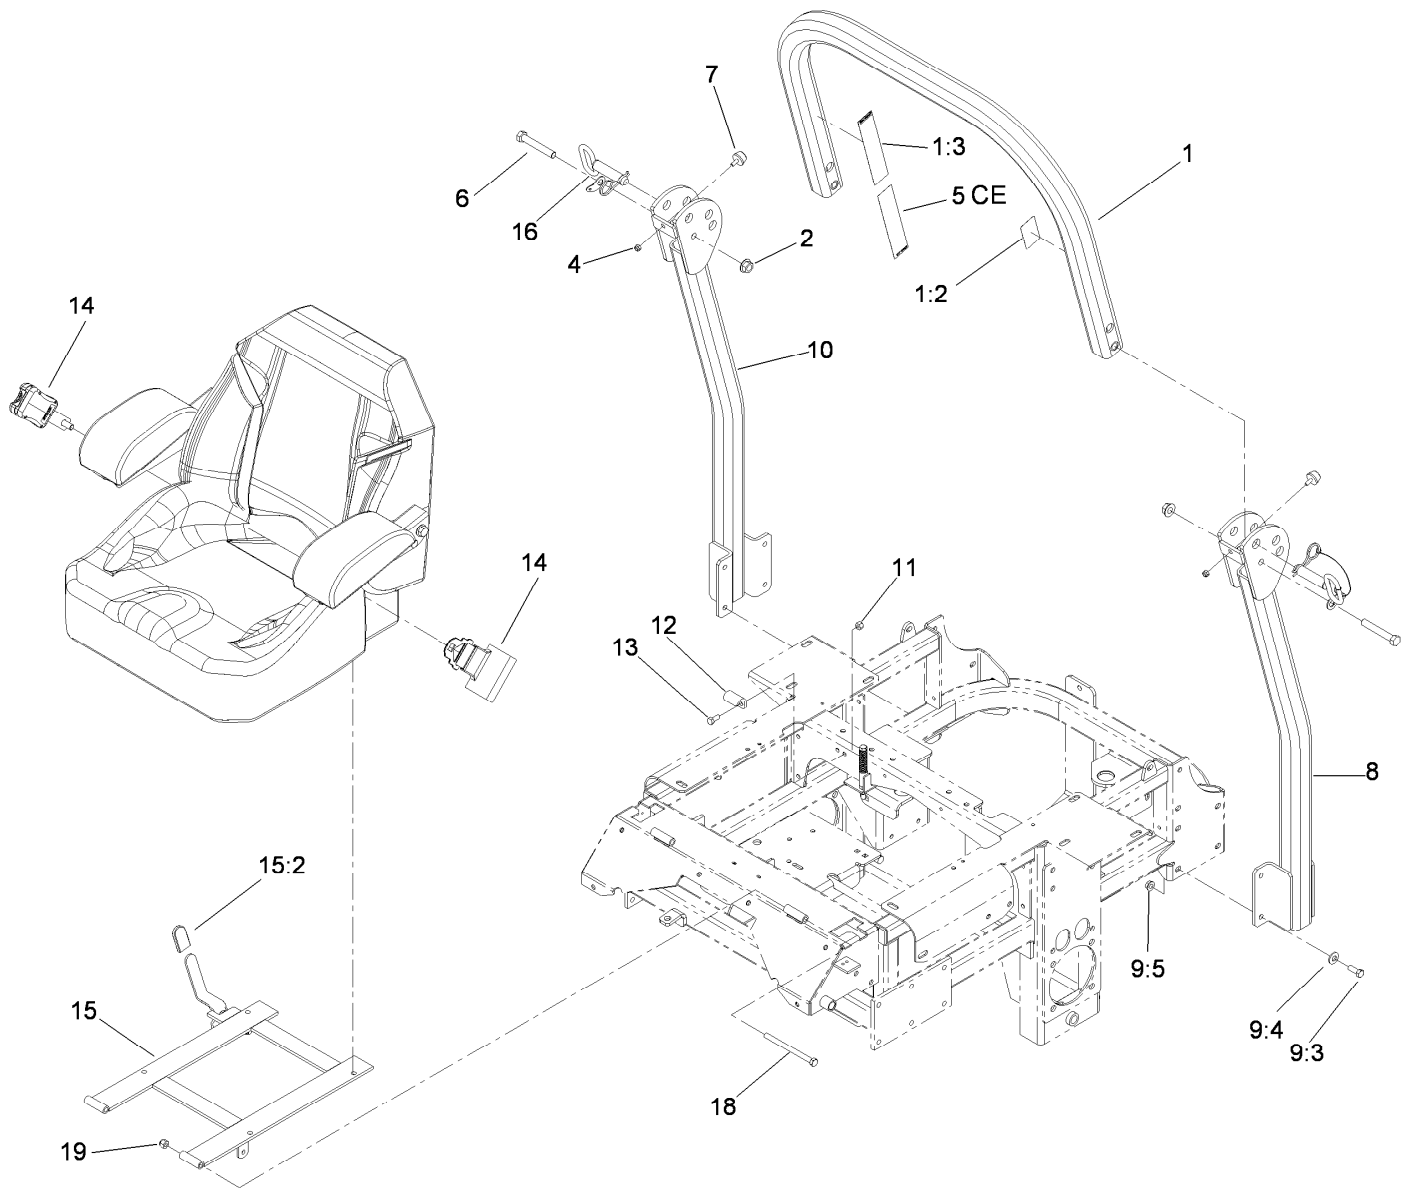

**Count on it.**

**Parts Catalog**

**Roll-Over Protection System Kit**  
**2010 and After Z500 Riding Mowers**  
Model No. 117-3879

## Roll-Over Protection System Assembly No. 117-3879

Ref.	Part Number	Qty.	Description	Ref.	Part Number	Qty.	Description
1		1	Upper Tube ASM ■	9:4	98-5975	8	Washer-Belleville
1:2	107-2101	1	Decal-ROPS	9:5	3290-357	8	Nut-HHF, Whiz
1:3	107-2102	1	Decal-Warning, Folding ROPS	10		1	Tube-Support, RH ■
2	32128-23	2	Nut-HF	11	3296-29	2	Nut-Lock, NI
4	3296-73	2	Nut-Lock, NI	12	107-3058	1	Catch-Latch, Seat
5	107-3069	1	Decal-Warning, Folding ROPS	13	322-3	2	Screw-HH
6	325-13	2	Screw-HH	14	109-9805	1	Seat Belt Kit
7	109-2365	2	Bumper-Rubber (W/Stud)	15	110-5850	1	Seat Frame And Latch ASM
8		1	Tube-Support, LH ■	15:2	103-4434	1	Grip-Lever
9		1	Bag-Bolt, ROPS ● ■	16	103-4553	2	ROPS Fold Pin ASM
9:3	323-6	8	Screw-HH	18	323-39	2	Screw-HH
				19	3296-39	2	Nut-Lock, NI