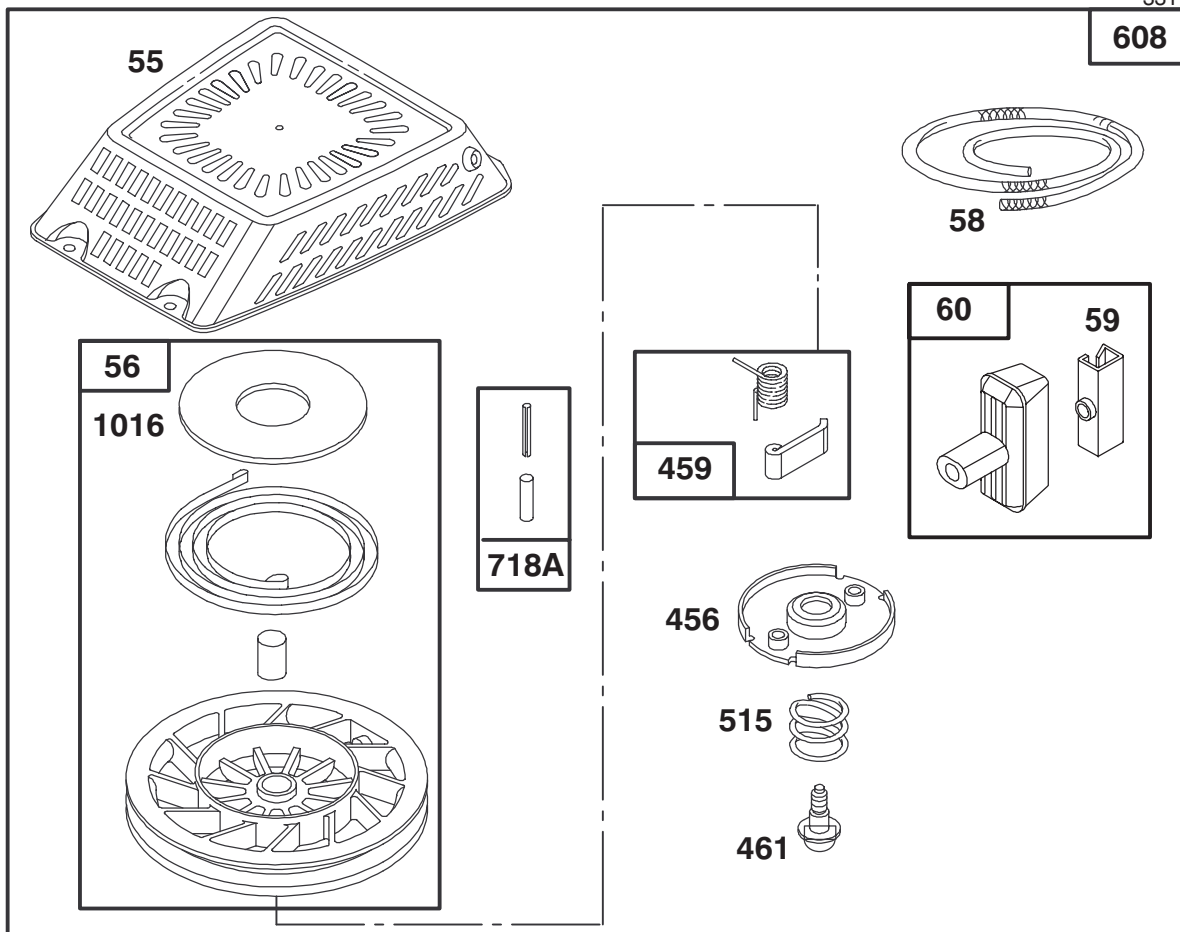

Assemblies include all parts shown in frames.

ENGINE GTS 150 MODEL 97772-0118-02 MODEL 97772-0318-A2

Ref. No.	Part No.	Description	No. Used
55	77-8890	Housing - Rewind Starter	1
56	77-9270	Pulley - Rewind Starter	1
58	77-8480	Rope - Starter (Cut To Suit)	1
59	77-7210	Insert - Rewind Handle	1
60	77-8520	Handle - Rewind Starter	1
65	77-8300	Screw - Hex. Head	1
456	77-8470	Retainer - Rewind Starter	1

Ref. No.	Part No.	Description	No. Used
459	77-8530	Pawl - Starter	1
461	77-8490	Screw - Rewind Starter	1
515	77-8500	Spring - Torsion	1
608	77-8840	Starter Assy. - Rewind	1
718A	77-8550	Pin - Spring	1
1016	77-8570	Cover - Spring	1
	77-9020	Short Block	1