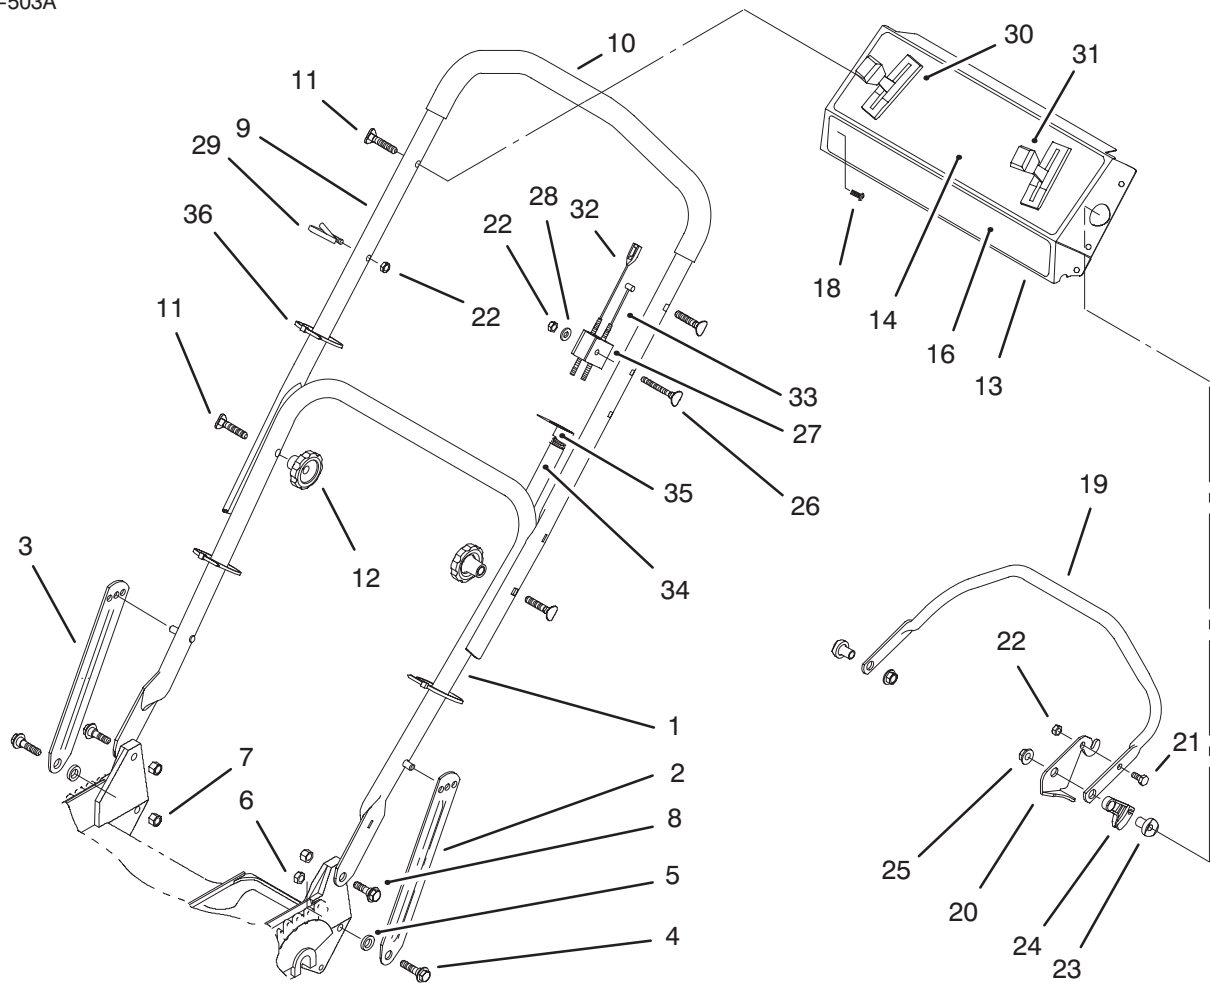

C-2266

HANDLE ASSEMBLY

Ref. No.	Part No.	Description	No. Used	Ref. No.	Part No.	Description	No. Used
1	82-5531	Handle - Lower	1	20	66-5351	Lever - Control	1
2	84-8361	Latch - Handle LH	1	21	321-39	Screw - Hex Hd. Cap	1
3	84-8401	Latch - Handle RH	1	22	3296-73	Nut - Lock	3
4	27-7210	Screw - Shoulder	2	23	49-1630	Spacer - Support	2
5	3-3287	Spacer	2	24	46-5520	Lever - Traction	1
6	3296-47	Nut - Lock	1	25	3296-74	Nut - Flange	2
7	3272-72	Nut - Lock	3	26	92-2269	Screw - Handle	1
8	27-7211	Screw - Shoulder	2	27	46-6980	Support - Cable	1
9	92-2277	Handle - Upper	1	28	3256-1	Washer - Flat	1
10	92-4086	Grip - Foam	1	29	86-9671	Guide - Rope	1
11	92-2260	Screw - Handle	4	30	76-2712	Control - Speed Ground	1
12	19-4050	Knob	2	31	71-8391	Control - Throttle	1
13	16-9479	Panel - Control (Incl. Ref. #14)	1	32	76-4331	Cable - Brake	1
14	93-7166	Decal - Instruction	1	33	46-5481	Cable - Traction	1
16	93-3697	Decal - Panel Front	1	34	46-6440	Cover - Cables Control	1
18	92-9665	Screw - Phillips Hd.	5	35	2412-50	Clip - Tubing Convuluted	4
19	52-7430	Bar - Control	1	36	3290-378	Tie - Cable	3

*Not Illustrated