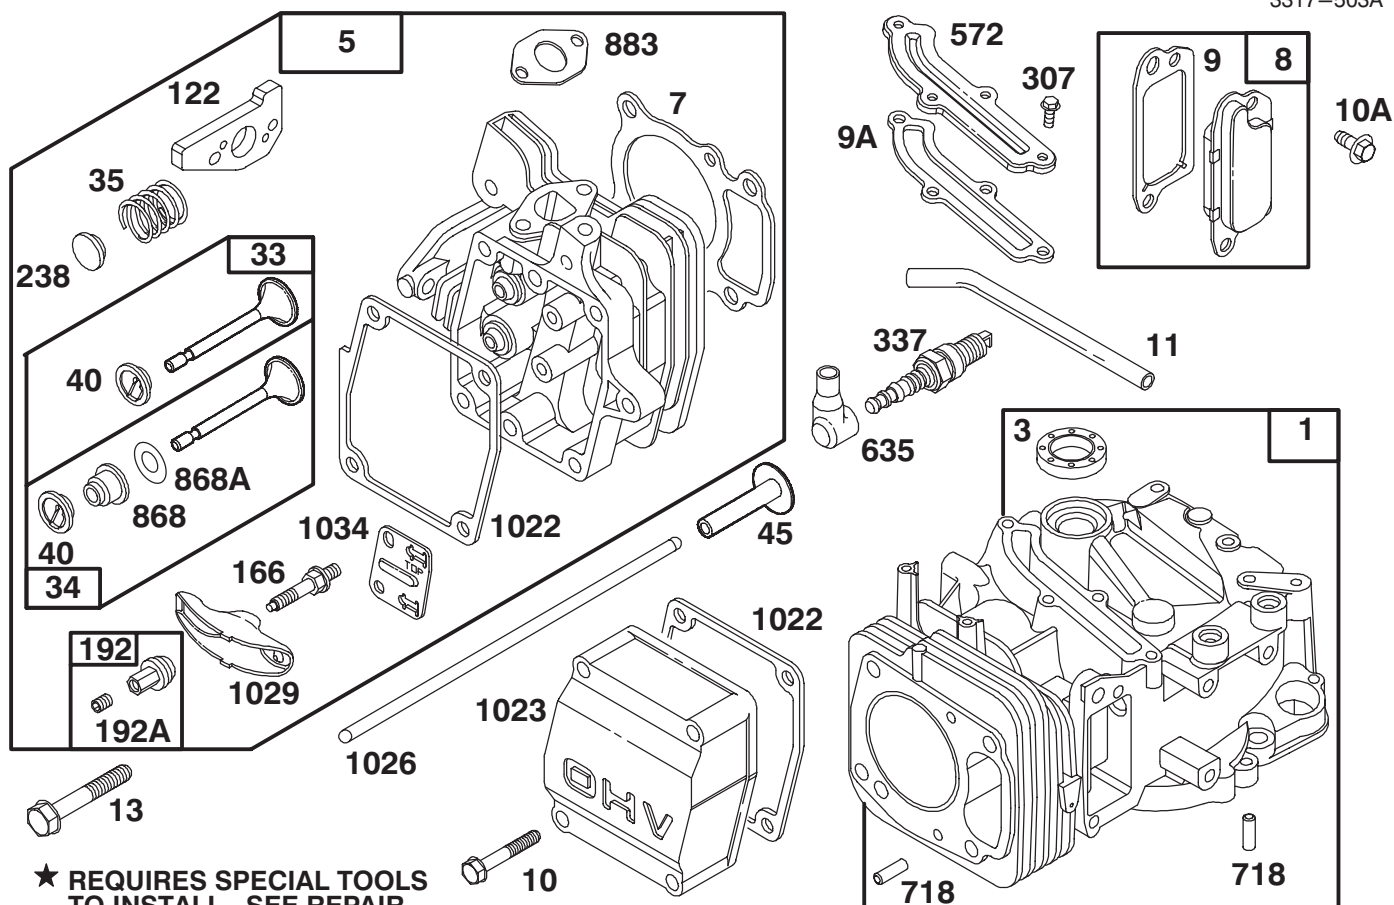

ENGINE GTS 150 MODEL 97772-0118-02

Ref. No.	Part No.	Description	No. Used	Ref. No.	Part No.	Description	No. Used
1	77-7590	Cylinder Assy.	1	192	77-7910	Ball & Screw – Rocker Arm	1
★3	77-9060	Seal – Oil	1	192A	77-9310	Screw – Set	1
5	77-7730	Head – Cylinder	1	238	77-7800	Cap – Valve	1
★7	77-7740	Gasket – Cylinder Head	1	307	77-7420	Screw – Breather Cover Mtg.	1
8	77-9300	Breather Assy.	1	337	77-7330	Plug – Spark	1
★9	77-9250	Gasket – Breather	1	572	77-7400	Cover – Breather	1
★9A	77-7410	Gasket – Breather	1	635	77-7340	Elbow – Spark Plug	1
10	77-7360	Screw – Hex. Head (Valve Cover)	1	718	77-7600	Pin – Cylinder	1
10A	77-9200	Screw – Hex. Head	1	★868	77-7890	Seal Assy. – Valve	1
11	77-9410	Tube – Breather	1	★868A	77-7900	Gasket – Valve	1
13	77-7630	Screw – Cylinder Head	1	★883	77-7760	Gasket – Exhaust	1
33	77-7860	Valve – Exhaust	1	★1022	77-7320	Gasket – Rocker Cover	1
34	77-7880	Valve – Intake	1	1023	77-9320	Cover – Valve	1
35	77-7810	Spring – Valve	1	1026	77-7620	Rod – Push	1
40	77-7870	Retainer – Spring	1	1029	77-7790	Arm – Rocker	1
45	77-7610	Tappet – Valve	1	1034	77-7770	Guide – Push Rod	1
●122	77-7820	Adapter Assy.	1				
166	77-7780	Stud – Rocker Arm	1				

★ Included in Gasket Set—Part No. 77-8900

● Included in Carburetor Overhaul Kit—Part No. 77-8920