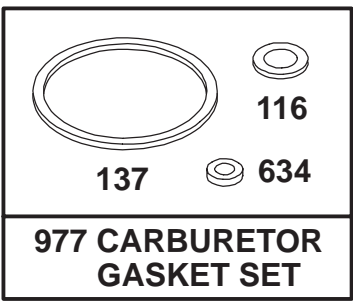

● Incl. in Carburetor Overhaul Kit—Part No. 77-8920

◆ Included in Carburetor Gasket Set—Part No. 77-8930

★ Included in Gasket Set—Part No. 77-8900

358 GASKET SET

121 CARBURETOR OVERHAUL KIT

977 CARBURETOR GASKET SET