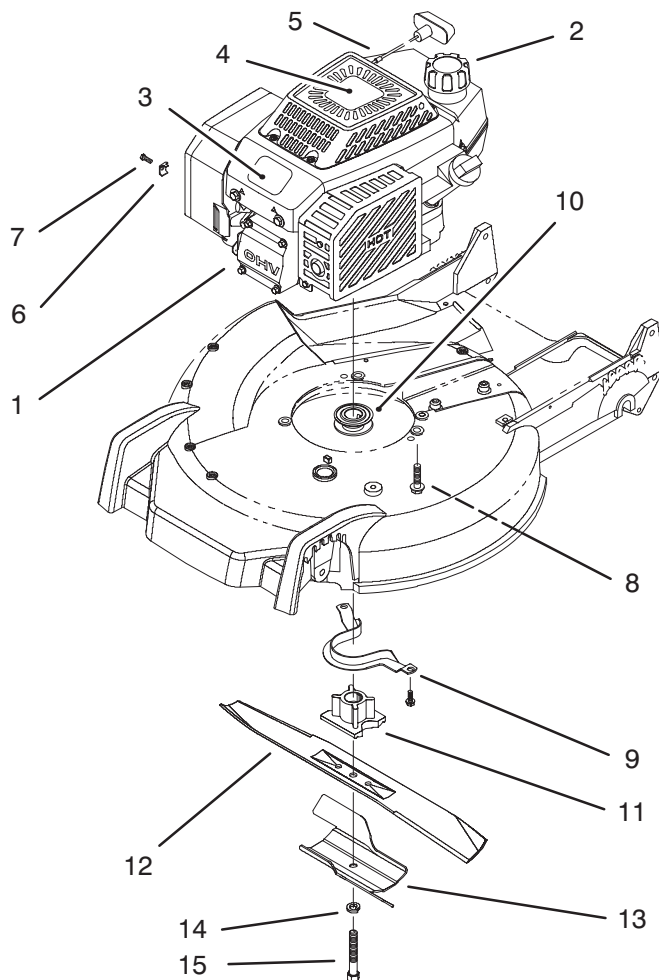

MODEL NO. 20464-5900001 & UP

PARTS
CATALOG

21" RECYCLER[®]
Mower

C-2264

HOUSING ASSEMBLY

Ref. No.	Part No.	Description	No. Used
1	16-9489	Housing - 21" (Incl. Ref. #3, 5-9 pg. 1, 34 pg. 2)	1
2	93-3696	Decal - Deck	1
3	39-5770	Decal - Danger	1
4		Screw - PPH	5
5	82-8450	Decal - Danger Deck	1
6	92-1750	Plate - Kicker Rear	1
7	92-1720	Kicker - RH Front	1
8	92-1730	Kicker - LH Front	1
9	32144-111	Screw - PPH	6
10		Deflector - Recycler	1
11		Guard - Cover	1
12	14-4069	Cover - Recycler (Incl. Ref. #4, 10, & 11)	1
13	46-6811	Screw - Hex Washer Hd.	3
14	46-6810	Screw - Hex Washer Hd.	1

Ref. No.	Part No.	Description	No. Used
15	44-0580	Shield - Trailing	1
16	33-3208	Rod - Shield	1
17	92-2279	Decal - HOC	4
18	3296-6	Nut - Lock	6
19	40-1940	Washer	4
20	66-0540	Spring Arm Ass'y - Front	2
21	25-7740	Knob - Arm	4
22	32144-85	Screw - Hex Hd.	4
23	66-0580	Arm - Pivot	2
24	66-0560	Screw - Shoulder	2
25	14-9989	Wheel & Tire Assembly	2
26	27-6232	Bolt - Wheel	4
27	82-5680	Bracket - Adjustment Trac.	1
28	32144-70	Screw - Tapping	4
29	46-7030	Retainer - Cable	1
30	82-9910	Cover - Belt	1
31	62-6673	Gear Case Assembly	1

C-2264

HOUSING ASSEMBLY (Continued)

Ref. No.	Part No.	Description	No. Used
32	62-4320	Bracket - Guide Belt	1
33	49-2040	Screw - Hex Hd.	2
34	93-0248	Decal - Warning	1

Ref. No.	Part No.	Description	No. Used
35	37-7260	Screw - Tapping	2
36	91-2253	Cover - Wheel	1

C-2265

ENGINE ASSEMBLY

Ref. No.	Part No.	Description	No. Used	Ref. No.	Part No.	Description	No. Used
1	93-1368	Engine GTS-150 (Model 97772-0118-02)	1	8	32144-102	Screw	3
	94-1604	Engine GTS-150 (Model 97772-0318-A2)	1	9	66-0570	Guide - Belt	1
2	55-3570	Gas Cap Assembly	1	10	62-7550	Pulley - Driver	1
3	92-2289	Plate - Logo Toro	1	11	93-4107	Retainer - Blade	1
4	93-3699	Decal - Engine	1	12	93-4106	Blade - 21"	1
5	2210-316	Stop - Rope (P/W Eng.)	1	13	93-4108	Stiffener - Blade	1
6	2210-249	Clamp - Casing (P/W Eng.)	1	14	3253-22	Washer - Lock	1
7	93-8470	Screw - Clamp (P/W Eng.)	1	15	26-0670	Bolt - Blade	1