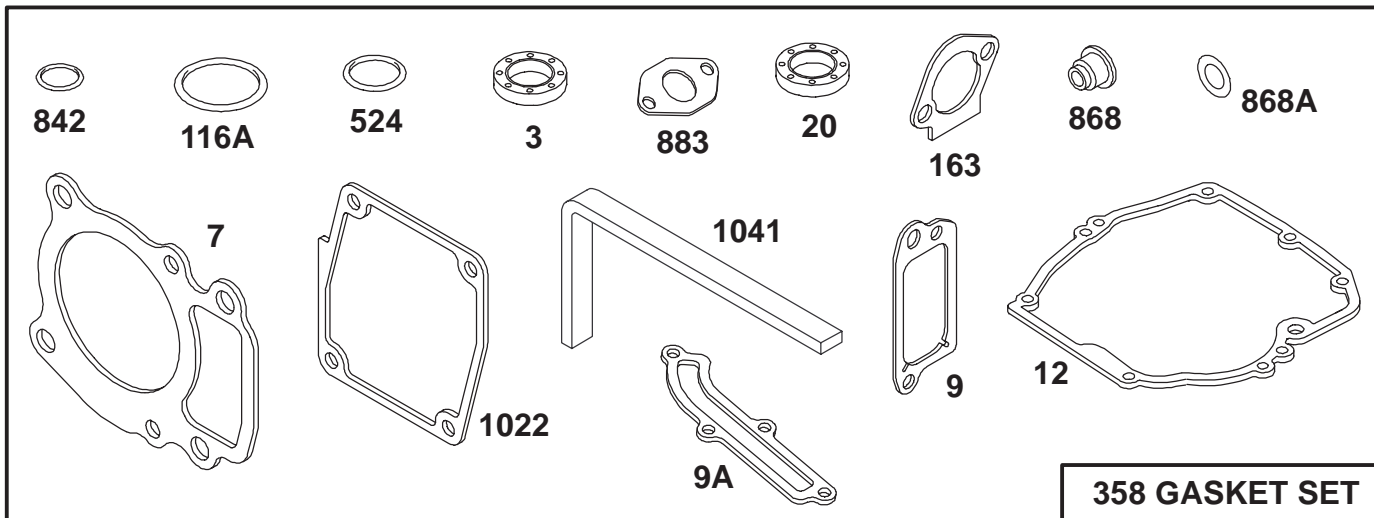

358 GASKET SET