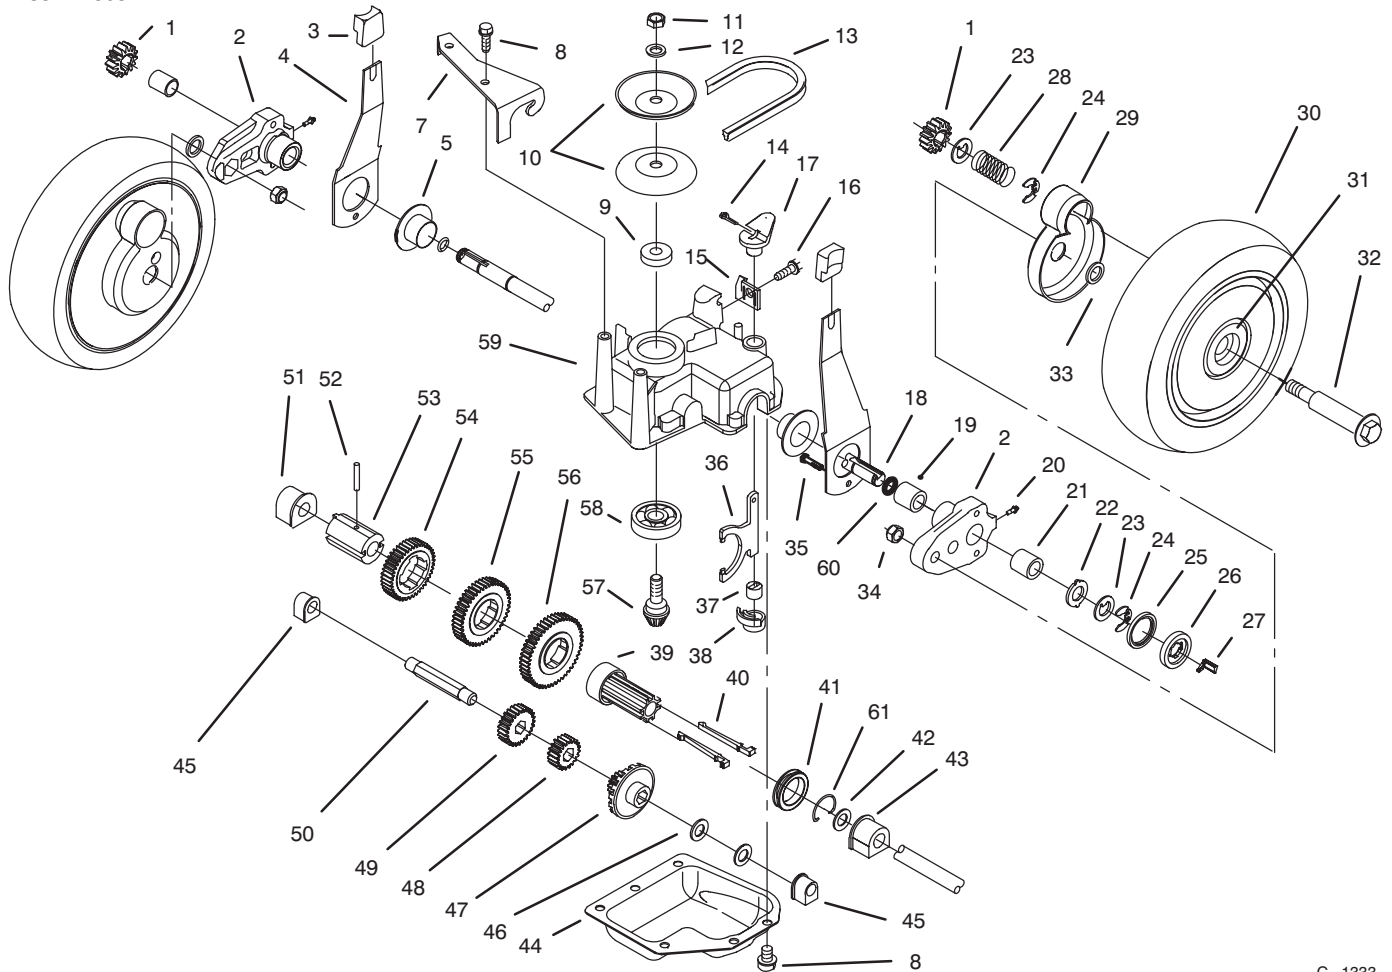

MODEL NO. 20464-5900001 & UP

PARTS
CATALOG

21" RECYCLER[®]
Mower

C-2264

HOUSING ASSEMBLY

Ref. No.	Part No.	Description	No. Used
1	16-9489	Housing - 21" (Incl. Ref. #3, 5-9 pg. 1, 34 pg. 2)	1
2	93-3696	Decal - Deck	1
3	39-5770	Decal - Danger	1
4		Screw - PPH	5
5	82-8450	Decal - Danger Deck	1
6	92-1750	Plate - Kicker Rear	1
7	92-1720	Kicker - RH Front	1
8	92-1730	Kicker - LH Front	1
9	32144-111	Screw - PPH	6
10		Deflector - Recycler	1
11		Guard - Cover	1
12	14-4069	Cover - Recycler (Incl. Ref. #4, 10, & 11)	1
13	46-6811	Screw - Hex Washer Hd.	3
14	46-6810	Screw - Hex Washer Hd.	1

Ref. No.	Part No.	Description	No. Used
15	44-0580	Shield - Trailing	1
16	33-3208	Rod - Shield	1
17	92-2279	Decal - HOC	4
18	3296-6	Nut - Lock	6
19	40-1940	Washer	4
20	66-0540	Spring Arm Ass'y - Front	2
21	25-7740	Knob - Arm	4
22	32144-85	Screw - Hex Hd.	4
23	66-0580	Arm - Pivot	2
24	66-0560	Screw - Shoulder	2
25	14-9989	Wheel & Tire Assembly	2
26	27-6232	Bolt - Wheel	4
27	82-5680	Bracket - Adjustment Trac.	1
28	32144-70	Screw - Tapping	4
29	46-7030	Retainer - Cable	1
30	82-9910	Cover - Belt	1
31	62-6673	Gear Case Assembly	1

C-2264

HOUSING ASSEMBLY (Continued)

Ref. No.	Part No.	Description	No. Used
32	62-4320	Bracket - Guide Belt	1
33	49-2040	Screw - Hex Hd.	2
34	93-0248	Decal - Warning	1

Ref. No.	Part No.	Description	No. Used
35	37-7260	Screw - Tapping	2
36	91-2253	Cover - Wheel	1

C-2265

ENGINE ASSEMBLY

Ref. No.	Part No.	Description	No. Used	Ref. No.	Part No.	Description	No. Used
1	93-1368	Engine GTS-150 (Model 97772-0118-02)	1	8	32144-102	Screw	3
	94-1604	Engine GTS-150 (Model 97772-0318-A2)	1	9	66-0570	Guide - Belt	1
2	55-3570	Gas Cap Assembly	1	10	62-7550	Pulley - Driver	1
3	92-2289	Plate - Logo Toro	1	11	93-4107	Retainer - Blade	1
4	93-3699	Decal - Engine	1	12	93-4106	Blade - 21"	1
5	2210-316	Stop - Rope (P/W Eng.)	1	13	93-4108	Stiffener - Blade	1
6	2210-249	Clamp - Casing (P/W Eng.)	1	14	3253-22	Washer - Lock	1
7	93-8470	Screw - Clamp (P/W Eng.)	1	15	26-0670	Bolt - Blade	1