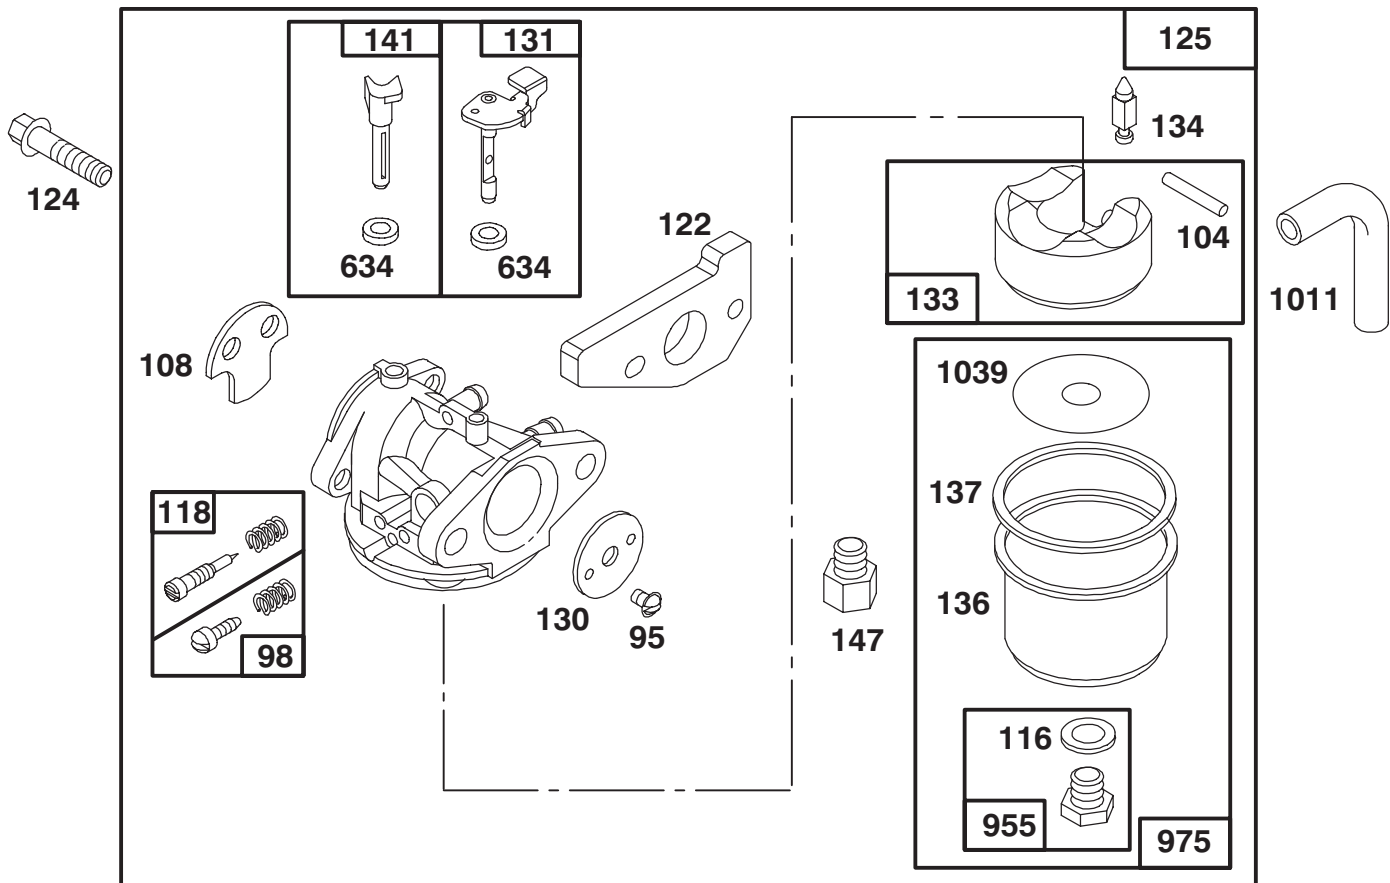

★ Included in Gasket Set-Part No. 77-8900

● Included in Carburetor Overhaul Kit-Part No. 77-9580

Assemblies include all parts shown in frames.

ENGINE GTS 150 MODEL 97772-0118-02 MODEL 97772-0318-A2

Ref. No.	Part No.	Description	No. Used	Ref. No.	Part No.	Description	No. Used
★12	77-7550	Gasket – Engine Base	1	219	77-7500	Gear – Governor	1
15	77-9240	Plug – Pipe	1	227	77-7370	Lever Assy. – Governor	1
16	77-9330	Crankshaft	1	230	77-7470	Washer	1
		Note: Order Part No. 77-7540 For Timing Gear Key.	1	305	77-8310	Screw – Hex. Head	1
18	77-7560	Base – Engine	1	523	77-7260	Dipstick – Oil	1
★20	77-7570	Seal – Oil	1	★524	77-7270	Seal – O-Ring	1
22	77-9070	Screw – Engine Base	1	525	77-7280	Tube – Oil Filler	1
25	77-7690	Piston Assy. (Std.)	1	562	77-7380	Bolt – Governor Lever	1
26	77-7700	Ring Set (Std.)	1	592	77-7390	Nut – Hex.	1
27	77-7710	Lock – Piston Pin	1	615	77-7480	Pushnut	1
28	77-9340	Pin Assy. – Piston	1	616	77-7460	Crank – Governor	1
29	77-7670	Rod – Connecting	1	741	77-7530	Gear – Timing	1
32	77-9350	Screw – Connecting Rod	1	819	77-7450	Screw – Cap	1
46	77-7490	Gear – Cam	1	★842	77-7300	Seal – O-Ring	1
★116A	77-7660	O-Ring	1	979	77-7650	Cover – Oil Pump	1
188	77-9360	Screw – Hex. Head	1	1024	77-7640	Pump – Oil	1

★ Included in Gasket Set—Part No. 77-8900

Assemblies include all parts shown in frames.

ENGINE GTS 150 MODEL 97772-0118-02

Ref. No.	Part No.	Description	No. Used
95	77-8090	Screw - Valve Mtg.	1
98	77-8240	Screw - Idle Adj.	1
●104	77-8180	Pin - Float Hinge	1
108	77-7080	Valve - Choke	1
◆116	77-8210	Sealing - Gasket	1
●118	77-8230	Valve & Spring - Needle	1
●122	77-7820	Adapter Assy.	1
124	77-7970	Screw - Hex. Head (carb. mtg.)	1
125	77-8050	Carburetor Assy.	1
130	77-8080	Valve - Throttle	1
131	77-8160	Shaft - Throttle	1
133	77-8170	Float - Carburetor	1