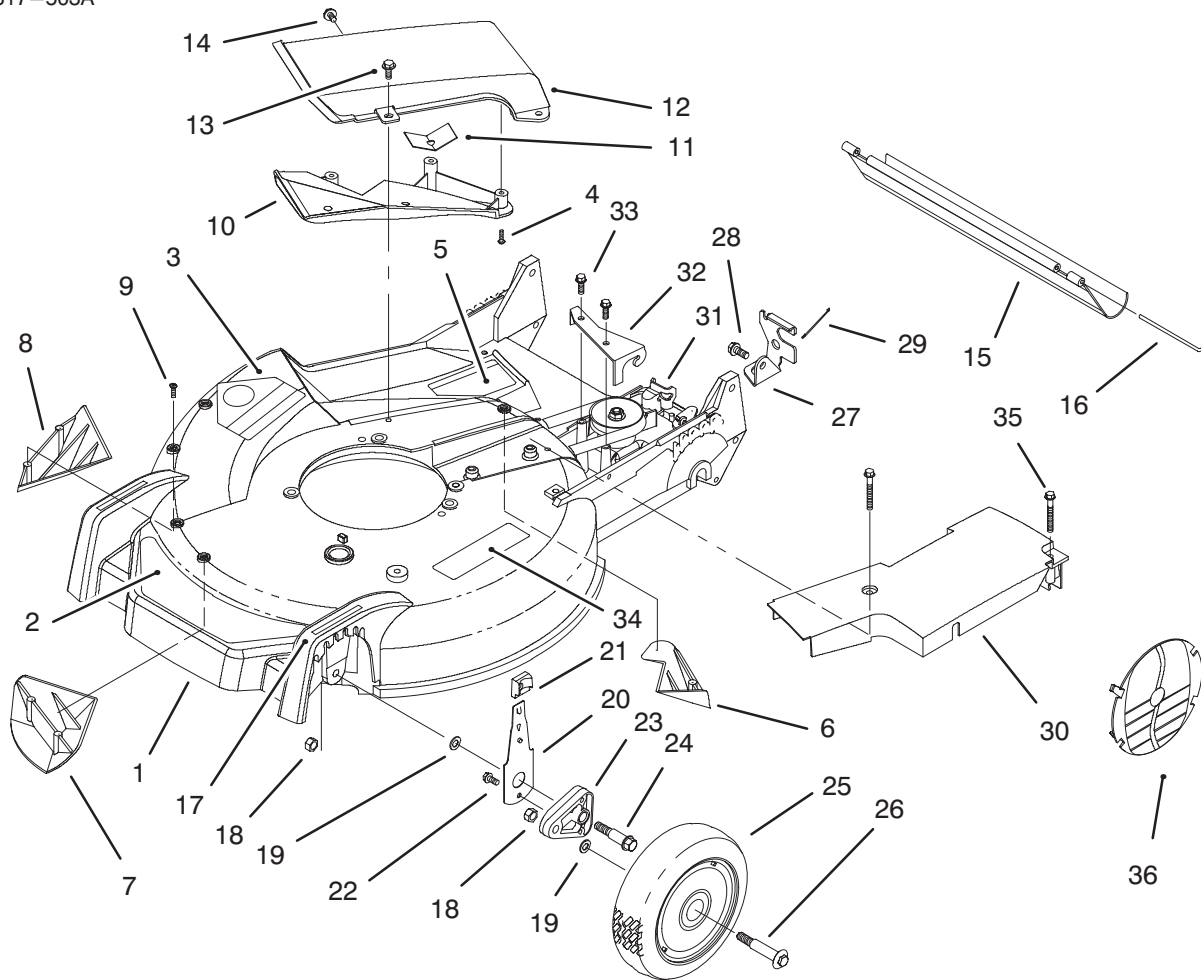

MODEL NO. 20464-5900001 & UP

PARTS
CATALOG

21" RECYCLER[®]
Mower

C-2264

HOUSING ASSEMBLY

Ref. No.	Part No.	Description	No. Used
1	16-9489	Housing - 21" (Incl. Ref. #3, 5-9 pg. 1, 34 pg. 2)	1
2	93-3696	Decal - Deck	1
3	39-5770	Decal - Danger	1
4		Screw - PPH	5
5	82-8450	Decal - Danger Deck	1
6	92-1750	Plate - Kicker Rear	1
7	92-1720	Kicker - RH Front	1
8	92-1730	Kicker - LH Front	1
9	32144-111	Screw - PPH	6
10		Deflector - Recycler	1
11		Guard - Cover	1
12	14-4069	Cover - Recycler (Incl. Ref. #4, 10, & 11)	1
13	46-6811	Screw - Hex Washer Hd.	3
14	46-6810	Screw - Hex Washer Hd.	1

Ref. No.	Part No.	Description	No. Used
15	44-0580	Shield - Trailing	1
16	33-3208	Rod - Shield	1
17	92-2279	Decal - HOC	4
18	3296-6	Nut - Lock	6
19	40-1940	Washer	4
20	66-0540	Spring Arm Ass'y - Front	2
21	25-7740	Knob - Arm	4
22	32144-85	Screw - Hex Hd.	4
23	66-0580	Arm - Pivot	2
24	66-0560	Screw - Shoulder	2
25	14-9989	Wheel & Tire Assembly	2
26	27-6232	Bolt - Wheel	4
27	82-5680	Bracket - Adjustment Trac.	1
28	32144-70	Screw - Tapping	4
29	46-7030	Retainer - Cable	1
30	82-9910	Cover - Belt	1
31	62-6673	Gear Case Assembly	1

C-2264

HOUSING ASSEMBLY (Continued)

Ref. No.	Part No.	Description	No. Used
32	62-4320	Bracket - Guide Belt	1
33	49-2040	Screw - Hex Hd.	2
34	93-0248	Decal - Warning	1

Ref. No.	Part No.	Description	No. Used
35	37-7260	Screw - Tapping	2
36	91-2253	Cover - Wheel	1

C-2265

ENGINE ASSEMBLY

Ref. No.	Part No.	Description	No. Used	Ref. No.	Part No.	Description	No. Used
1	93-1368	Engine GTS-150 (Model 97772-0118-02)	1	8	32144-102	Screw	3
	94-1604	Engine GTS-150 (Model 97772-0318-A2)	1	9	66-0570	Guide - Belt	1
2	55-3570	Gas Cap Assembly	1	10	62-7550	Pulley - Driver	1
3	92-2289	Plate - Logo Toro	1	11	93-4107	Retainer - Blade	1
4	93-3699	Decal - Engine	1	12	93-4106	Blade - 21"	1
5	2210-316	Stop - Rope (P/W Eng.)	1	13	93-4108	Stiffener - Blade	1
6	2210-249	Clamp - Casing (P/W Eng.)	1	14	3253-22	Washer - Lock	1
7	93-8470	Screw - Clamp (P/W Eng.)	1	15	26-0670	Bolt - Blade	1