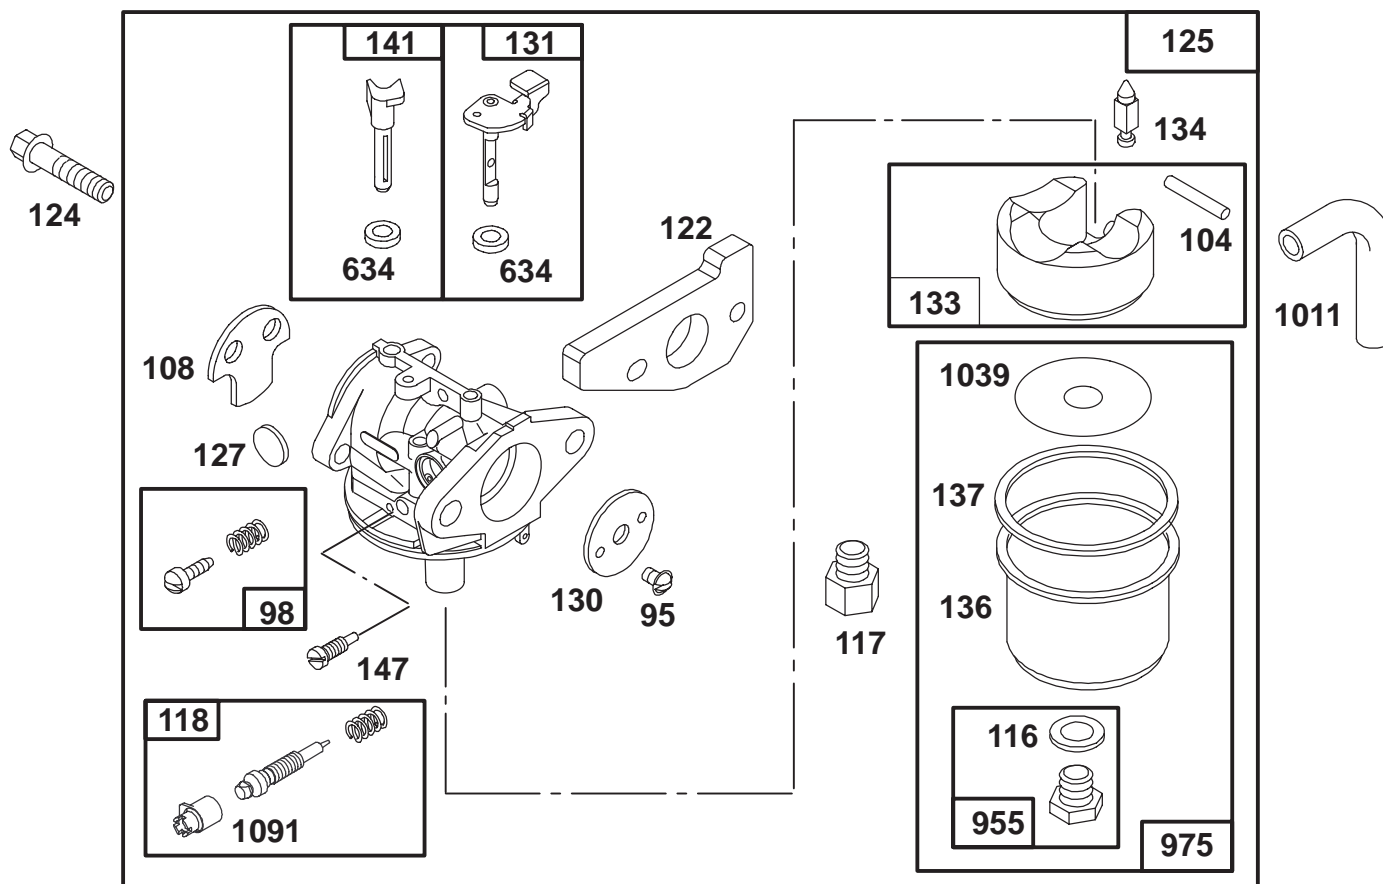

Assemblies include all parts shown in frames.

ENGINE GTS 150 MODEL 97772-0318-A2

Ref. No.	Part No.	Description	No. Used	Ref. No.	Part No.	Description	No. Used
95	77-8090	Screw - Valve Mtg.	1	133	77-8170	Float - Carburetor	1
98	77-8240	Screw - Idle Adj.	1	◆134	77-8110	Valve - Inlet (Includes Seat)	1
◆104	77-8180	Pin - Float Hinge	1	136	77-7240	Bowl - Fuel	1
108	77-9600	Valve - Choke	1	◆◆137	77-8200	Gasket - Float Bowl	1
◆◆116	77-8210	Sealing - Gasket	1	141	77-8130	Shaft - Choke	1
◆117	77-9610	Jet - Main	1	147	77-9640	Adapter - Jet	1
		Note: For High Altitude Jet Order Part No. 94-1650	1			Note: For High Altitude Jet Order Part No. 77-9000	1
◆118	77-9620	Valve & Spring - Needle	1	◆634	77-8150	Washer - Seal	1
◆122	77-7820	Adapter Assy.	1	955	77-8220	Screw - Hex. Head	1
124	77-7970	Screw - Hex. Head (carb. mtg.)	1	975	77-8190	Bowl Assy. - Carburetor	1
125	77-9630	Carburetor Assy.	1	1011	77-8040	Tube - Vent	1
◆127	77-8100	Plug - Welch	1	◆1039	77-7250	Limiter - Float	1
130	77-8080	Valve - Throttle	1	◆1091	77-9650	Cap - Limiter	1
131	77-8160	Shaft - Throttle	1				

◆ Included in Carb. Overhaul Kit Part No.
77-9580

◆ Included in Carb. Gasket Set Part No. 77-8930