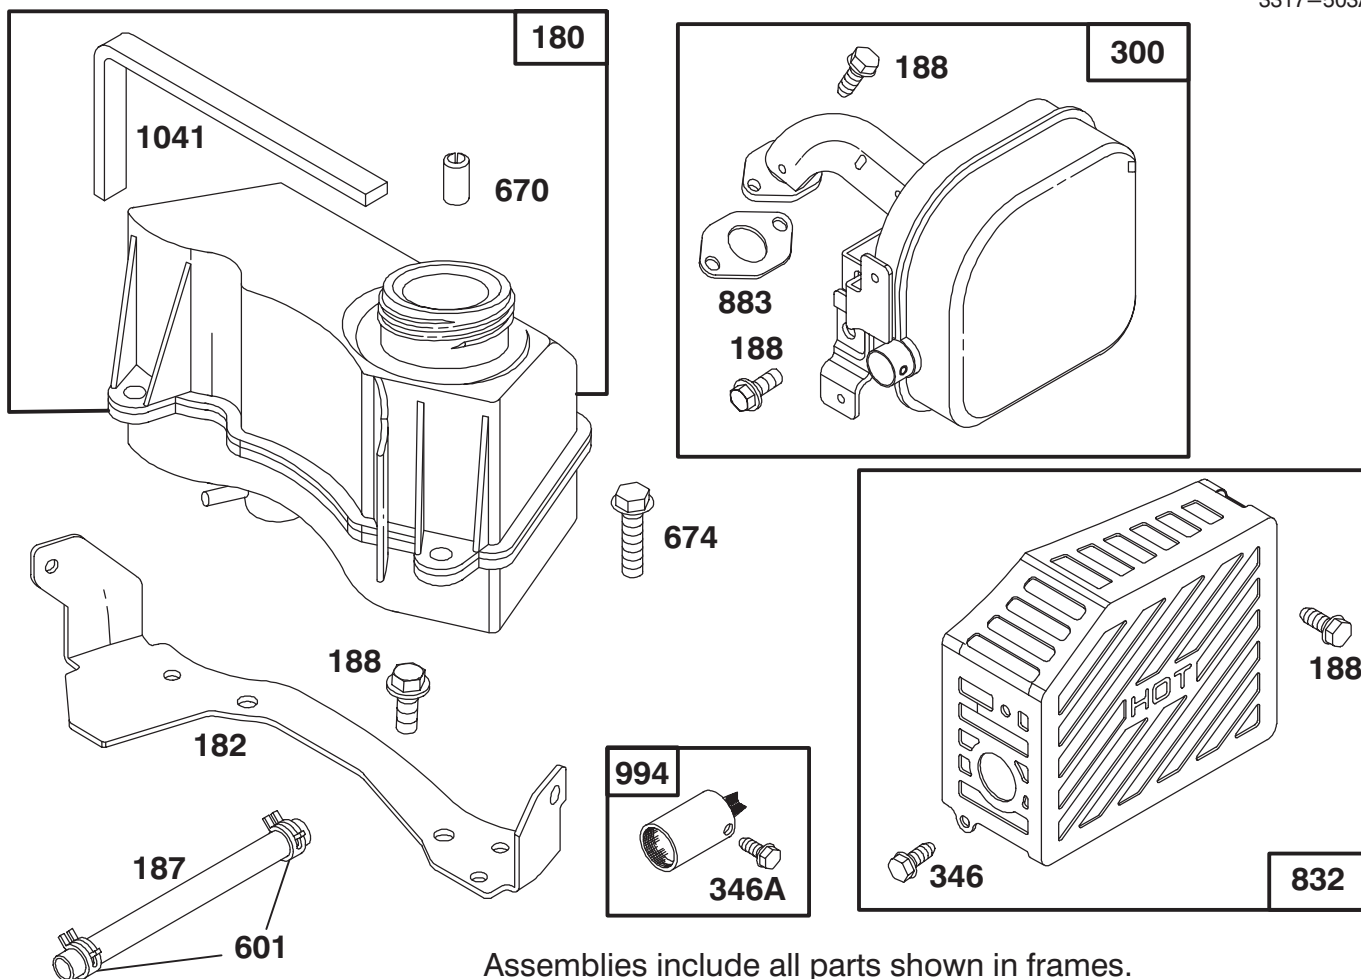

Assemblies include all parts shown in frames.

ENGINE GTS 150 MODEL 97772-0118-02

Ref. No.	Part No.	Description	No. Used
180	77-8580	Tank Assy. - Fuel	1
182	77-7170	Bracket - Fuel Tank	1
187	77-8620	Hose - Fuel (Cut To Suit)	1
188	77-9360	Screw - Hex. Head	1
300	77-8640	Muffler - Exhaust	1
346	77-9430	Screw - Hex.	1
346A	77-9050	Screw - Arrester Mtg.	1

Ref. No.	Part No.	Description	No. Used
601	78-4690	Clamp - Fuel Hose	1
670	77-9030	Spacer - Fuel Tank (Includes 2)	1
674	77-8600	Screw - Tank Mtg.	1
832	77-9290	Guard - Muffler	1
★883	77-7760	Gasket - Exhaust	1
994	77-9040	Arrester - Spark	1
★1041	77-8590	Seal - Foam	1

* Included in Gasket Set-Part No. 77-8900