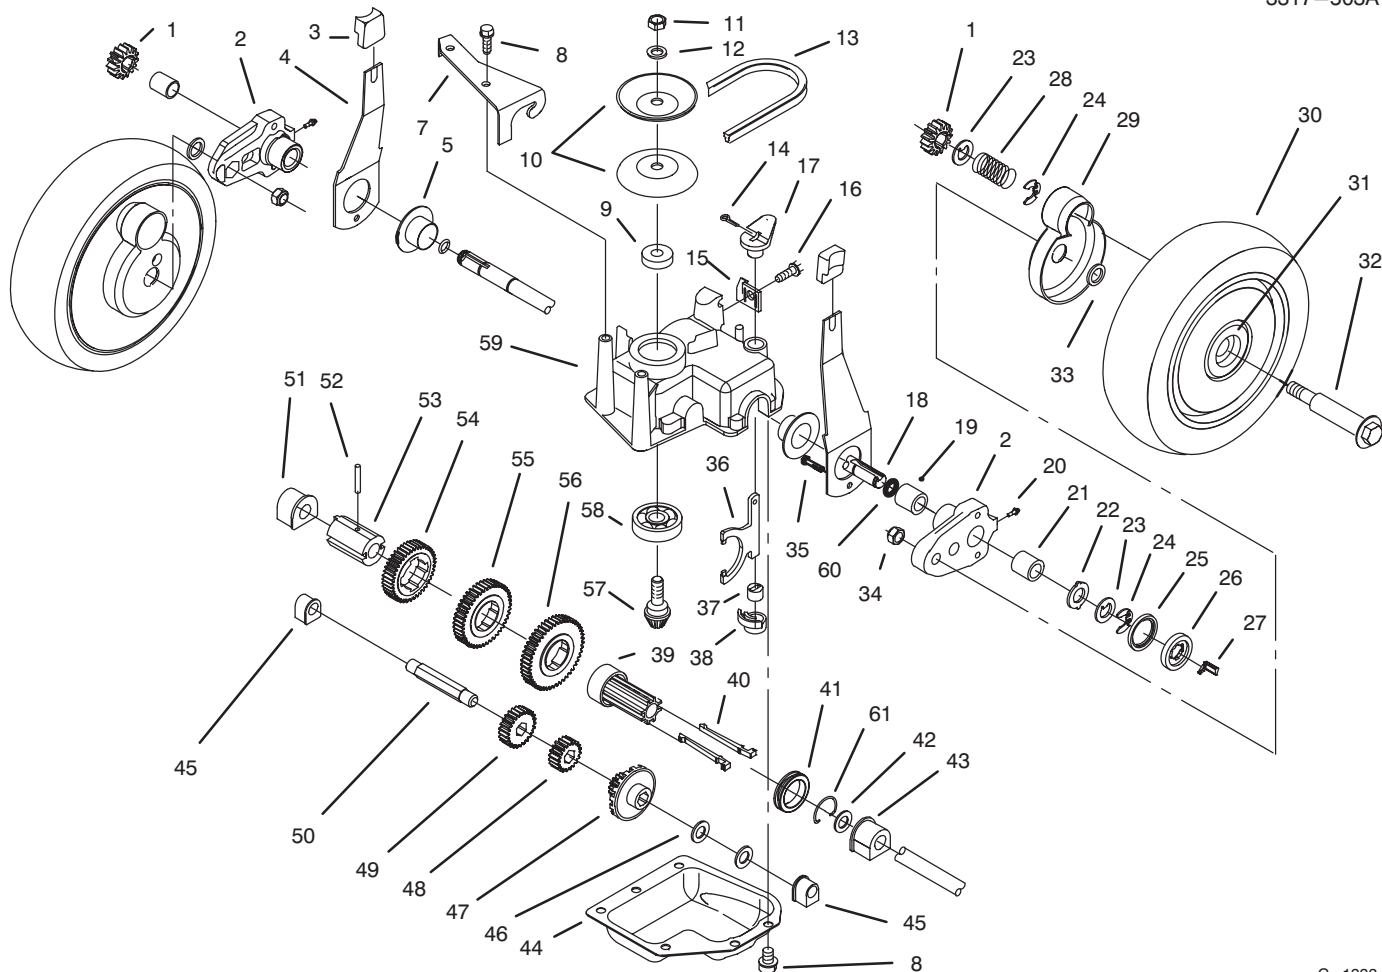

C-1333

GEAR CASE ASSEMBLY (CONTINUED)

Ref. No.	Part No.	Description	No. Used	Ref. No.	Part No.	Description	No. Used
49	55-3800	Gear – Pinion	1	56	55-3770	Gear – 49 Tooth 1st Gear	1
50	60-8800	Shaft – Intermediate	1	57	60-8890	Pinion – Bevel	1
51	60-8850	Bushing – Output Shaft	1	58	38-7820	Bearing – Ball	1
52	32121-120	Pin – Coil	1	59	60-8710	Gear Case – Upper	1
53	60-8790	Sleeve – Gear	1	60	237-153	O-Ring	2
54	55-3810	Gear – 39 Tooth 3rd Gear	1	61	65-5250	Clip – Spring	1
55	55-3790	Gear – 44 Tooth 2nd Gear	1	*	62-6673	Gear Case Assembly	1

*Not Illustrated