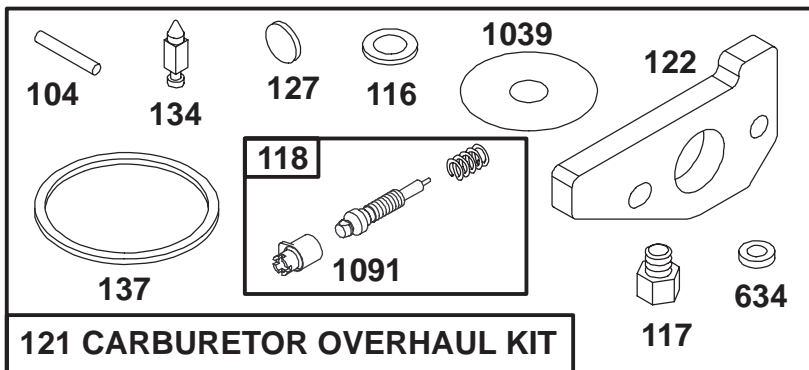

121 CARBURETOR OVERHAUL KIT