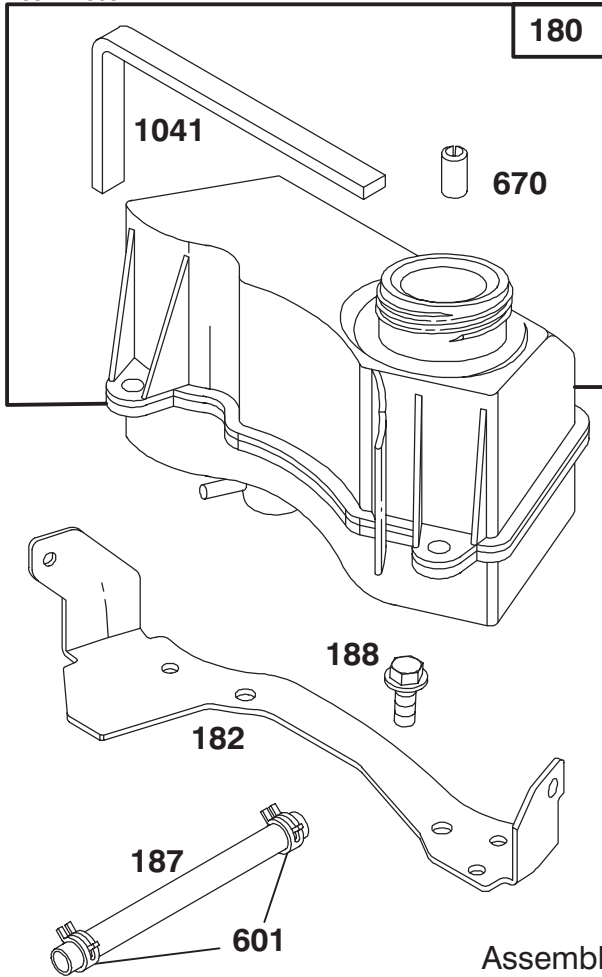

Assemblies include all parts shown in frames.

ENGINE GTS 150 MODEL 97772-0318-A2

Ref. No.	Part No.	Description	No. Used
180	77-8580	Tank Assy. - Fuel	1
182	77-7170	Bracket - Fuel Tank	1
187	77-8620	Hose - Fuel (Cut To Suit)	1
188	77-9360	Screw - Hex. Head	1
300	77-8640	Muffler - Exhaust	1
346	77-9430	Screw - Hex.	1
601	78-4690	Clamp - Fuel Hose	1

Ref. No.	Part No.	Description	No. Used
670	77-9030	Spacer - Fuel Tank (Includes 2)	1
674	77-8600	Screw - Tank Mtg.	1
832	77-9290	Guard - Muffler	1
*883	77-7760	Gasket - Exhaust	1
*1041	77-8590	Seal - Foam	1

* Included in Gasket Set-Part No. 77-8900