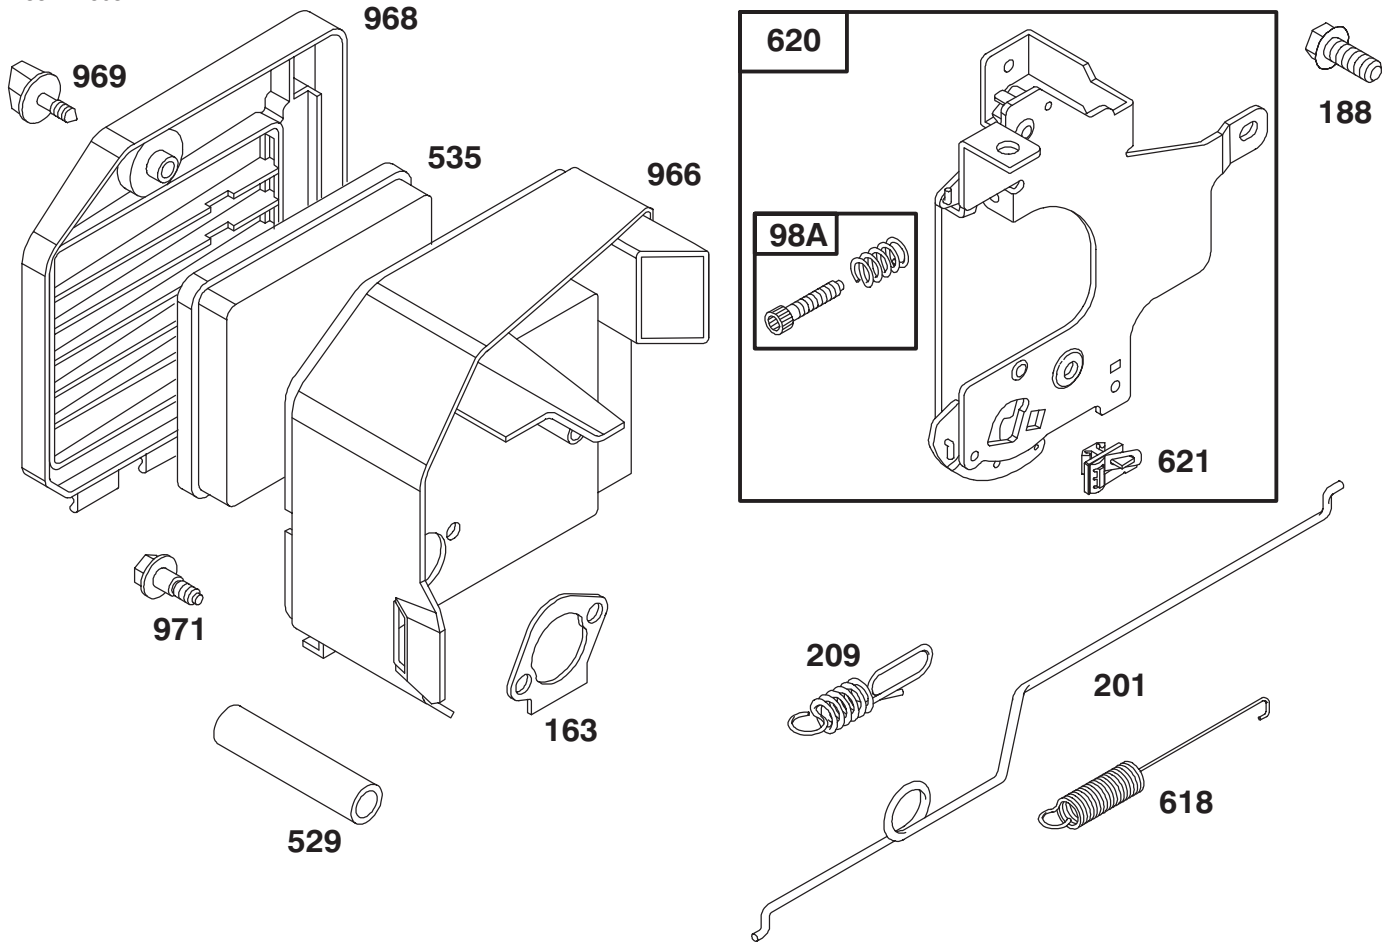

Assemblies include all parts shown in frames.

ENGINE GTS 150 MODEL 97772-0118-02 MODEL 97772-0318-A2

Ref. No.	Part No.	Description	No. Used
98A	77-8020	Screw Assy. - Speed Adj.	1
★163	77-7960	Gasket - Air Cleaner	1
188	77-9360	Screw - Hex. Head	1
201	77-7980	Link - Governor	1
209	77-7990	Spring - Governor	1
529	77-9470	Tube - Breather	1
535	77-7950	Element - Filter	1

Ref. No.	Part No.	Description	No. Used
618	77-8140	Spring - Choke	1
620	77-8000	Bracket - Carburetor	1
621	77-8010	Switch - Stop	1
966	77-7940	Base - Air Cleaner	1
968	77-7040	Cover - Air Cleaner	1
969	77-7920	Screw - Air Cleaner	1
971	77-7930	Screw - Air Cleaner	1

★ Included in Gasket Set-Part No. 77-8900