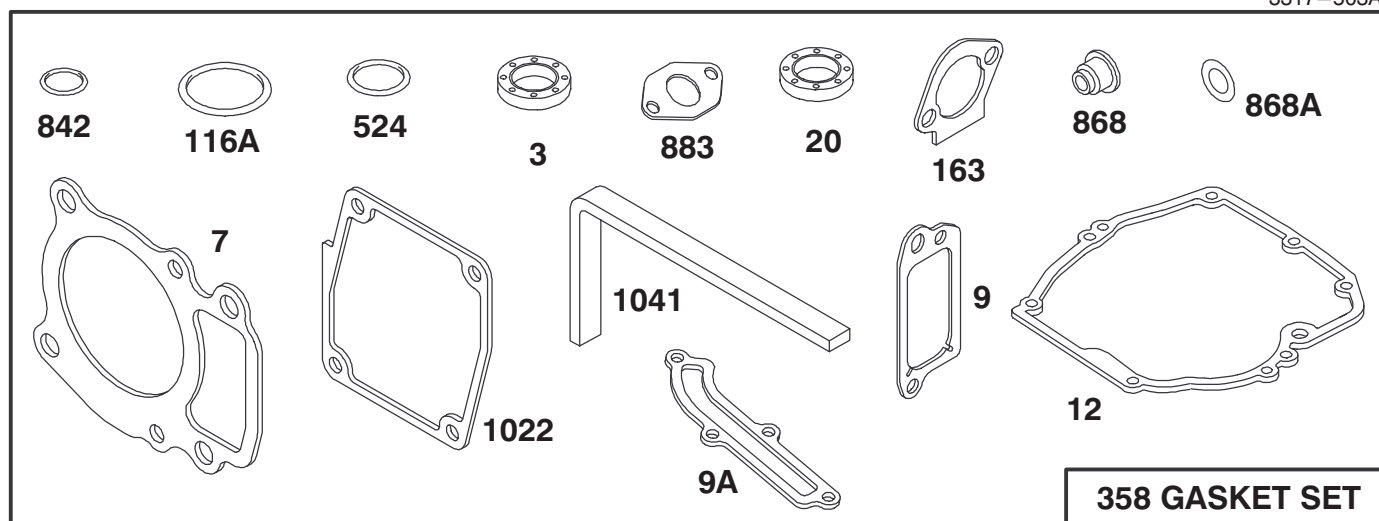

Assemblies include all parts shown in frames.

ENGINE GTS 150 MODEL 97772-0118-02

Ref. No.	Part No.	Description	No. Used	Ref. No.	Part No.	Description	No. Used
★3	77-9060	Seal - Oil	1	●◆137	77-8200	Gasket - Float Bowl	1
★7	77-7740	Gasket - Cylinder Head	1	★163	77-7960	Gasket - Air Cleaner	1
★9	77-9250	Gasket - Breather	1	358	77-8900	Gasket Set	1
★9A	77-7410	Gasket - Breather	1	★524	77-7270	Seal - O-Ring	1
★12	77-7550	Gasket - Engine Base	1	◆634	77-8150	Washer - Seal	1
★20	77-7570	Seal - Oil	1	★842	77-7300	Seal - O-Ring	1
●104	77-8180	Pin - Float Hinge	1	★868	77-7890	Seal Assy. - Valve	1
●◆116	77-8210	Gasket - Sealing	1	★868A	77-7900	Seal - Valve	1
★116A	77-7660	O-Ring	1	★883	77-7760	Gasket - Exhaust	1
●118	77-8230	Valve and Spring - Needle	1	977	77-8930	Carburetor Gasket Set	1
121	77-8920	Carburetor Overhaul Kit	1	★1022	77-7320	Gasket - Rocker Cover	1
●122	77-7820	Adapter Assembly	1	●1039	77-8040	Limiter - Float	1
●134	77-8110	Valve - Inlet (Includes Seat)	1	★1041	77-8590	Seal - Foam	1

● Incl. in Carburetor Overhaul Kit—Part No. 77-8920

◆ Included in Carburetor Gasket Set—Part No. 77-8930

★ Included in Gasket Set—Part No. 77-8900