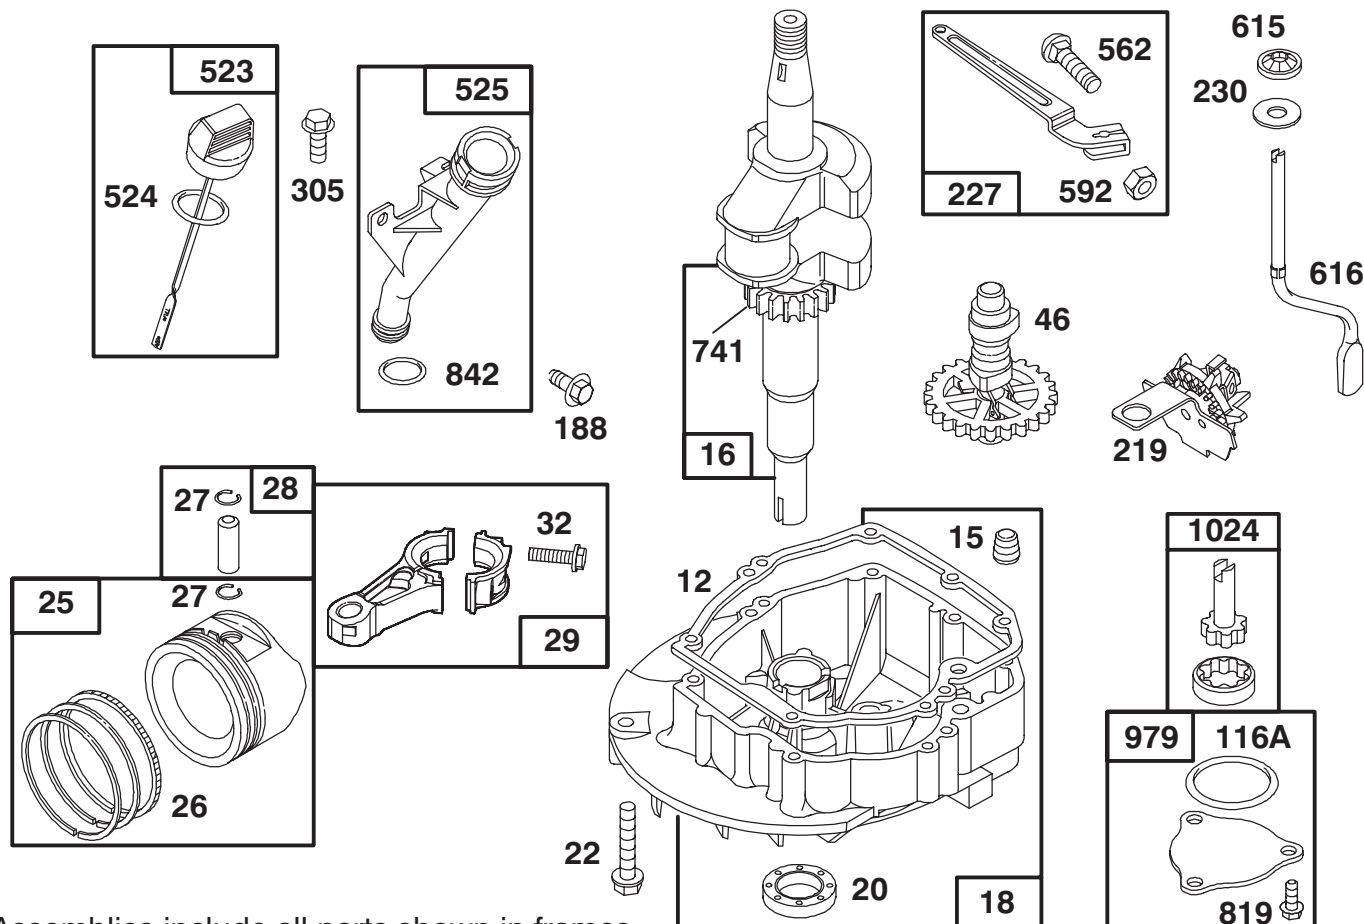

Assemblies include all parts shown in frames.

ENGINE GTS 150 MODEL 97772-0118-02 MODEL 97772-0318-A2

Ref. No.	Part No.	Description	No. Used	Ref. No.	Part No.	Description	No. Used
★12	77-7550	Gasket – Engine Base	1	219	77-7500	Gear – Governor	1
15	77-9240	Plug – Pipe	1	227	77-7370	Lever Assy. – Governor	1
16	77-9330	Crankshaft	1	230	77-7470	Washer	1
		Note: Order Part No. 77-7540 For Timing Gear Key.	1	305	77-8310	Screw – Hex. Head	1
18	77-7560	Base – Engine	1	523	77-7260	Dipstick – Oil	1
★20	77-7570	Seal – Oil	1	★524	77-7270	Seal – O-Ring	1
22	77-9070	Screw – Engine Base	1	525	77-7280	Tube – Oil Filler	1
25	77-7690	Piston Assy. (Std.)	1	562	77-7380	Bolt – Governor Lever	1
26	77-7700	Ring Set (Std.)	1	592	77-7390	Nut – Hex.	1
27	77-7710	Lock – Piston Pin	1	615	77-7480	Pushnut	1
28	77-9340	Pin Assy. – Piston	1	616	77-7460	Crank – Governor	1
29	77-7670	Rod – Connecting	1	741	77-7530	Gear – Timing	1
32	77-9350	Screw – Connecting Rod	1	819	77-7450	Screw – Cap	1
46	77-7490	Gear – Cam	1	★842	77-7300	Seal – O-Ring	1
★116A	77-7660	O-Ring	1	979	77-7650	Cover – Oil Pump	1
188	77-9360	Screw – Hex. Head	1	1024	77-7640	Pump – Oil	1

★ Included in Gasket Set—Part No. 77-8900