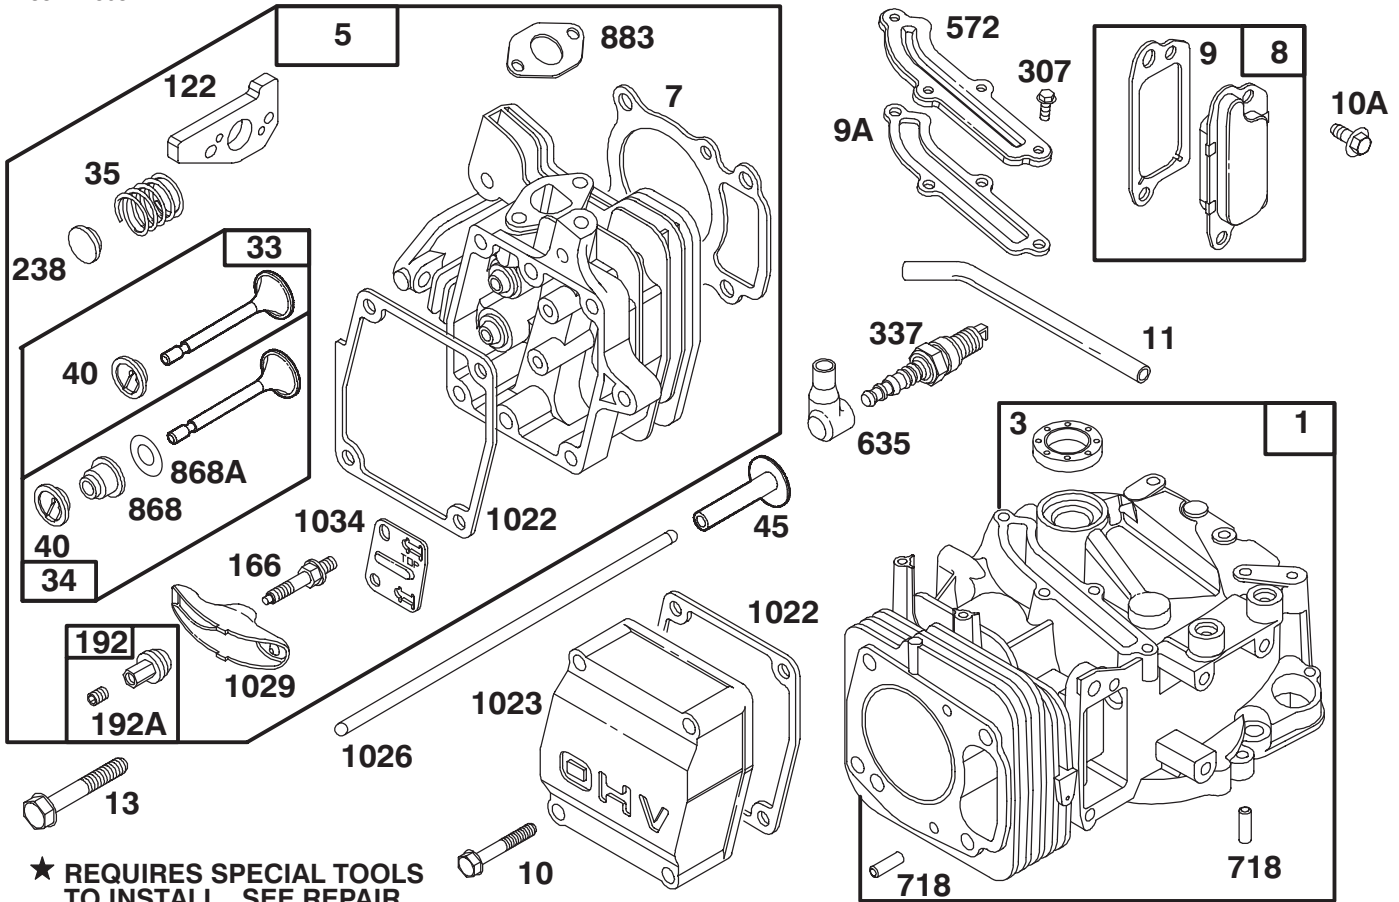

★ **REQUIRES SPECIAL TOOLS TO INSTALL. SEE REPAIR INSTRUCTION MANUAL.**

Assemblies include all parts shown in frames.

ENGINE GTS 150 MODEL 97772-0318-A2

Ref. No.	Part No.	Description	No. Used
1	77-7590	Cylinder Assy.	1
★3	77-9060	Seal - Oil	1
5	77-7730	Head - Cylinder	1
★7	77-7740	Gasket - Cylinder Head	1
8	77-9300	Breather Assy.	1
★9	77-9250	Gasket - Breather	1
★9A	77-7410	Gasket - Breather	1
10	77-7360	Screw - Hex. Head (Valve Cover)	1
10A	77-9200	Screw - Hex. Head	1
11	77-9410	Tube - Breather	1
13	77-7630	Screw - Cylinder Head	1
33	77-7860	Valve - Exhaust	1
34	77-7880	Valve - Intake	1
35	77-7810	Spring - Valve	1
40	77-7870	Retainer - Spring	1
45	77-7610	Tappet - Valve	1
●122	77-7820	Adapter Assy.	1
166	77-7780	Stud - Rocker Arm	1
192	77-7910	Ball & Screw - Rocker	1

Ref. No.	Part No.	Description	No. Used
		Arm	1
192A	77-9310	Screw - Set	1
238	77-7800	Cap - Valve	1
307	77-7420	Screw - Breather Cover Mtg.	1
337	77-7330	Plug - Spark	1
572	77-7400	Cover - Breather	1
635	77-7340	Elbow - Spark Plug	1
718	77-7600	Pin - Cylinder	1
★868	77-7890	Seal Assy. - Valve	1
★868A	77-7900	Gasket - Valve	1
★883	77-7760	Gasket - Exhaust	1
★1022	77-7320	Gasket - Rocker Cover	1
1023	77-9320	Cover - Valve	1
1026	77-7620	Rod - Push	1
1029	77-7790	Arm - Rocker	1
1034	77-7770	Guide - Push Rod	1

★ Included in Gasket Set-Part No. 77-8900

● Included in Carburetor Overhaul Kit-Part No. 77-9580