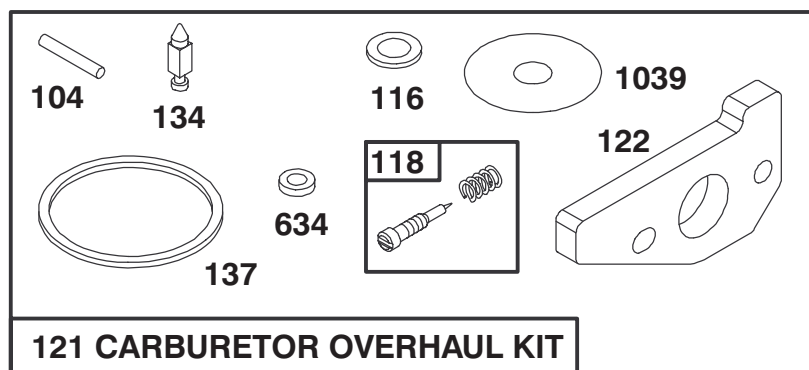

Assemblies include all parts shown in frames.

ENGINE GTS 150 MODEL 97772-0118-02

Ref. No.	Part No.	Description	No. Used	Ref. No.	Part No.	Description	No. Used
★3	77-9060	Seal - Oil	1	●◆137	77-8200	Gasket - Float Bowl	1
★7	77-7740	Gasket - Cylinder Head	1	★163	77-7960	Gasket - Air Cleaner	1
★9	77-9250	Gasket - Breather	1	358	77-8900	Gasket Set	1
★9A	77-7410	Gasket - Breather	1	★524	77-7270	Seal - O-Ring	1
★12	77-7550	Gasket - Engine Base	1	◆634	77-8150	Washer - Seal	1
★20	77-7570	Seal - Oil	1	★842	77-7300	Seal - O-Ring	1
●104	77-8180	Pin - Float Hinge	1	★868	77-7890	Seal Assy. - Valve	1
●◆116	77-8210	Gasket - Sealing	1	★868A	77-7900	Seal - Valve	1
★116A	77-7660	O-Ring	1	★883	77-7760	Gasket - Exhaust	1
●118	77-8230	Valve and Spring - Needle	1	977	77-8930	Carburetor Gasket Set	1
121	77-8920	Carburetor Overhaul Kit	1	★1022	77-7320	Gasket - Rocker Cover	1
●122	77-7820	Adapter Assembly	1	●1039	77-8040	Limiter - Float	1
●134	77-8110	Valve - Inlet (Includes Seat)	1	★1041	77-8590	Seal - Foam	1

● Incl. in Carburetor Overhaul Kit—Part No. 77-8920

◆ Included in Carburetor Gasket Set—Part No. 77-8930

★ Included in Gasket Set—Part No. 77-8900