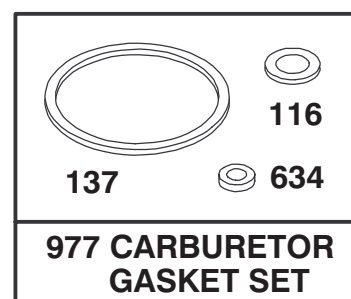

Assemblies include all parts shown in frames.

ENGINE GTS 150 MODEL 97772-0118-02

Ref. No.	Part No.	Description	No. Used	Ref. No.	Part No.	Description	No. Used
★3	77-9060	Seal - Oil	1	●◆137	77-8200	Gasket - Float Bowl	1
★7	77-7740	Gasket - Cylinder Head	1	★163	77-7960	Gasket - Air Cleaner	1
★9	77-9250	Gasket - Breather	1	358	77-8900	Gasket Set	1
★9A	77-7410	Gasket - Breather	1	★524	77-7270	Seal - O-Ring	1
★12	77-7550	Gasket - Engine Base	1	◆634	77-8150	Washer - Seal	1
★20	77-7570	Seal - Oil	1	★842	77-7300	Seal - O-Ring	1
●104	77-8180	Pin - Float Hinge	1	★868	77-7890	Seal Assy. - Valve	1
●◆116	77-8210	Gasket - Sealing	1	★868A	77-7900	Seal - Valve	1
★116A	77-7660	O-Ring	1	★883	77-7760	Gasket - Exhaust	1
●118	77-8230	Valve and Spring - Needle	1	977	77-8930	Carburetor Gasket Set	1
121	77-8920	Carburetor Overhaul Kit	1	★1022	77-7320	Gasket - Rocker Cover	1
●122	77-7820	Adapter Assembly	1	●1039	77-8040	Limiter - Float	1
●134	77-8110	Valve - Inlet (Includes Seat)	1	★1041	77-8590	Seal - Foam	1

● Incl. in Carburetor Overhaul Kit—Part No. 77-8920

◆ Included in Carburetor Gasket Set—Part No. 77-8930

★ Included in Gasket Set—Part No. 77-8900