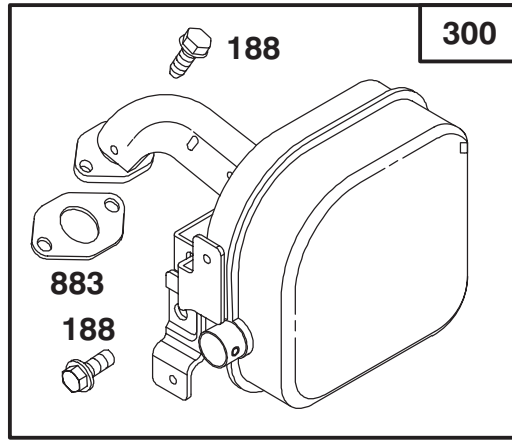

Assemblies include all parts shown in frames.

ENGINE GTS 150 MODEL 97772-0318-A2

Ref. No.	Part No.	Description	No. Used
180	77-8580	Tank Assy. - Fuel	1
182	77-7170	Bracket - Fuel Tank	1
187	77-8620	Hose - Fuel (Cut To Suit)	1
188	77-9360	Screw - Hex. Head	1
300	77-8640	Muffler - Exhaust	1
346	77-9430	Screw - Hex.	1
601	78-4690	Clamp - Fuel Hose	1

Ref. No.	Part No.	Description	No. Used
670	77-9030	Spacer - Fuel Tank (Includes 2)	1
674	77-8600	Screw - Tank Mtg.	1
832	77-9290	Guard - Muffler	1
*883	77-7760	Gasket - Exhaust	1
*1041	77-8590	Seal - Foam	1

* Included in Gasket Set-Part No. 77-8900