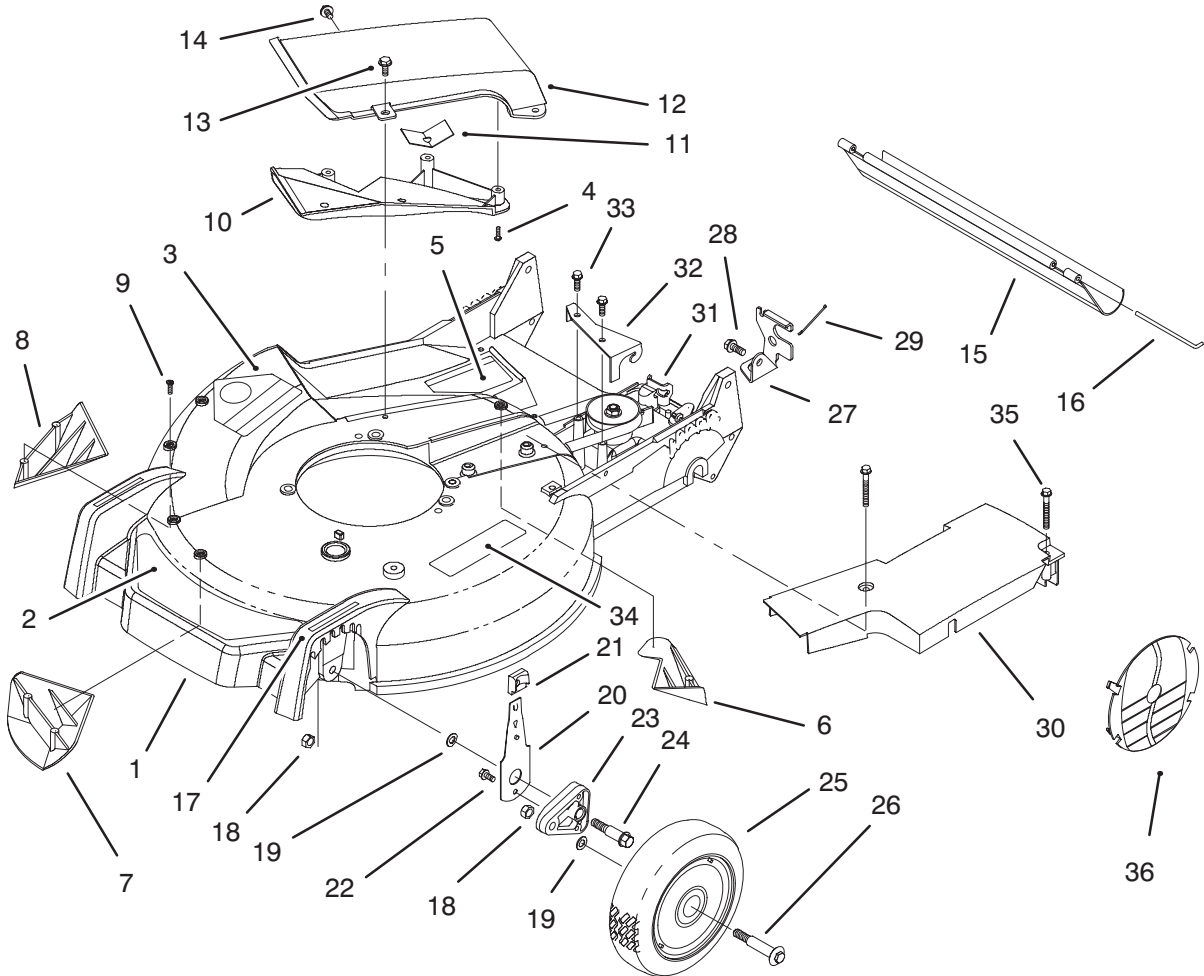

MODEL NO. 20464-5900001 & UP

PARTS
CATALOG

21" RECYCLER[®]
Mower

C-2264

HOUSING ASSEMBLY

Ref. No.	Part No.	Description	No. Used
1	16-9489	Housing - 21" (Incl. Ref. #3, 5-9 pg. 1, 34 pg. 2)	1
2	93-3696	Decal - Deck	1
3	39-5770	Decal - Danger	1
4		Screw - PPH	5
5	82-8450	Decal - Danger Deck	1
6	92-1750	Plate - Kicker Rear	1
7	92-1720	Kicker - RH Front	1
8	92-1730	Kicker - LH Front	1
9	32144-111	Screw - PPH	6
10		Deflector - Recycler	1
11		Guard - Cover	1
12	14-4069	Cover - Recycler (Incl. Ref. #4, 10, & 11)	1
13	46-6811	Screw - Hex Washer Hd.	3
14	46-6810	Screw - Hex Washer Hd.	1

Ref. No.	Part No.	Description	No. Used
15	44-0580	Shield - Trailing	1
16	33-3208	Rod - Shield	1
17	92-2279	Decal - HOC	4
18	3296-6	Nut - Lock	6
19	40-1940	Washer	4
20	66-0540	Spring Arm Ass'y - Front	2
21	25-7740	Knob - Arm	4
22	32144-85	Screw - Hex Hd.	4
23	66-0580	Arm - Pivot	2
24	66-0560	Screw - Shoulder	2
25	14-9989	Wheel & Tire Assembly	2
26	27-6232	Bolt - Wheel	4
27	82-5680	Bracket - Adjustment Trac.	1
28	32144-70	Screw - Tapping	4
29	46-7030	Retainer - Cable	1
30	82-9910	Cover - Belt	1
31	62-6673	Gear Case Assembly	1

C-2264

HOUSING ASSEMBLY (Continued)

Ref. No.	Part No.	Description	No. Used
32	62-4320	Bracket - Guide Belt	1
33	49-2040	Screw - Hex Hd.	2
34	93-0248	Decal - Warning	1

Ref. No.	Part No.	Description	No. Used
35	37-7260	Screw - Tapping	2
36	91-2253	Cover - Wheel	1

C-2265

ENGINE ASSEMBLY

Ref. No.	Part No.	Description	No. Used	Ref. No.	Part No.	Description	No. Used
1	93-1368	Engine GTS-150 (Model 97772-0118-02)	1	8	32144-102	Screw	3
	94-1604	Engine GTS-150 (Model 97772-0318-A2)	1	9	66-0570	Guide - Belt	1
2	55-3570	Gas Cap Assembly	1	10	62-7550	Pulley - Driver	1
3	92-2289	Plate - Logo Toro	1	11	93-4107	Retainer - Blade	1
4	93-3699	Decal - Engine	1	12	93-4106	Blade - 21"	1
5	2210-316	Stop - Rope (P/W Eng.)	1	13	93-4108	Stiffener - Blade	1
6	2210-249	Clamp - Casing (P/W Eng.)	1	14	3253-22	Washer - Lock	1
7	93-8470	Screw - Clamp (P/W Eng.)	1	15	26-0670	Bolt - Blade	1