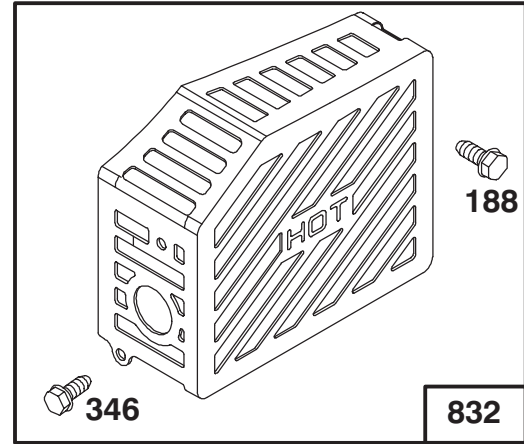

Assemblies include all parts shown in frames.

ENGINE GTS 150 MODEL 97772-0318-A2

Ref. No.	Part No.	Description	No. Used
180	77-8580	Tank Assy. - Fuel	1
182	77-7170	Bracket - Fuel Tank	1
187	77-8620	Hose - Fuel (Cut To Suit)	1
188	77-9360	Screw - Hex. Head	1
300	77-8640	Muffler - Exhaust	1
346	77-9430	Screw - Hex.	1
601	78-4690	Clamp - Fuel Hose	1

Ref. No.	Part No.	Description	No. Used
670	77-9030	Spacer - Fuel Tank (Includes 2)	1
674	77-8600	Screw - Tank Mtg.	1
832	77-9290	Guard - Muffler	1
*883	77-7760	Gasket - Exhaust	1
*1041	77-8590	Seal - Foam	1

* Included in Gasket Set-Part No. 77-8900