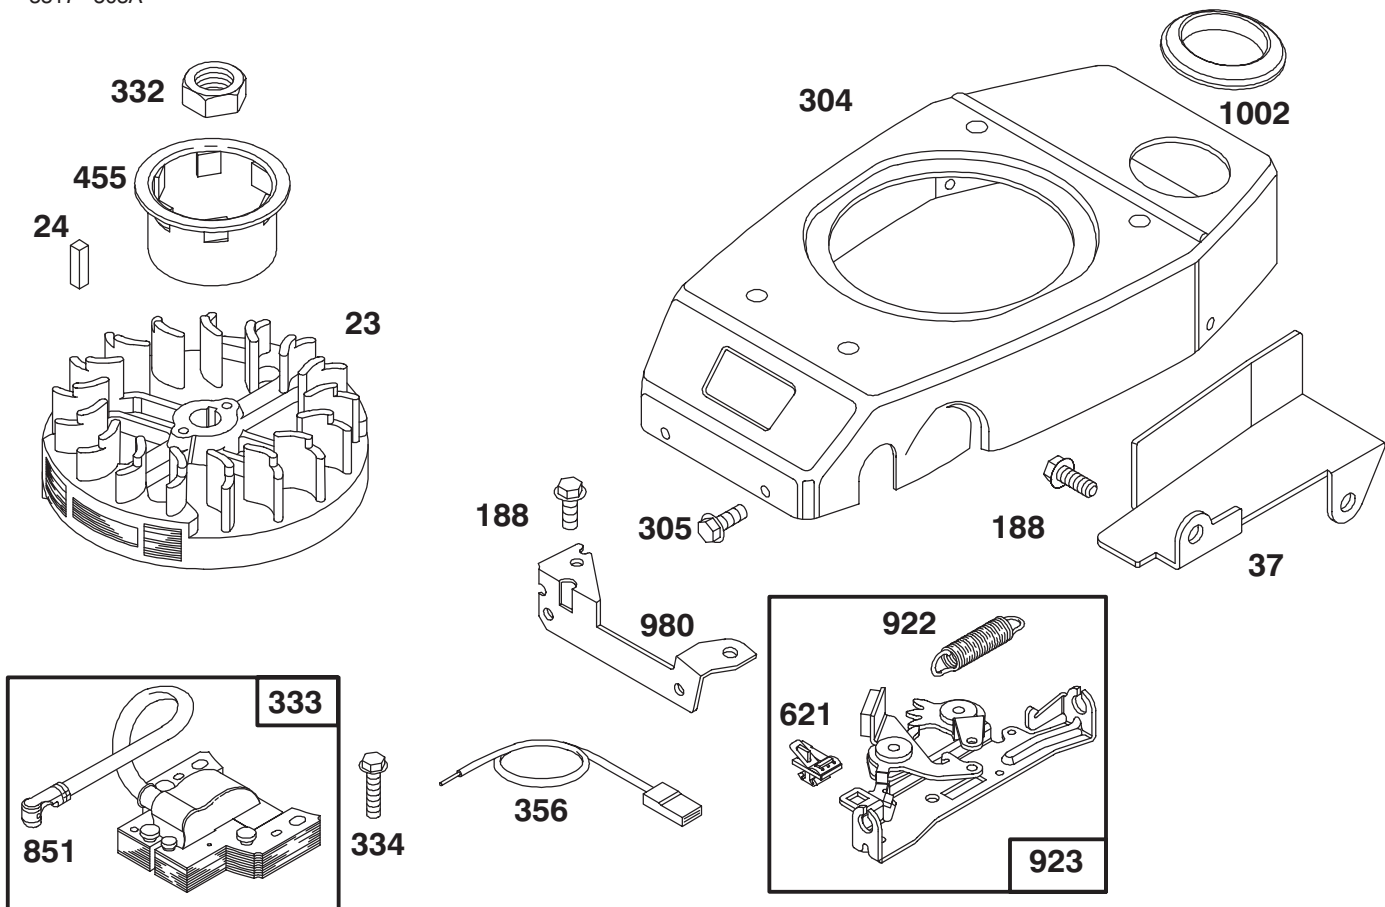

Assemblies include all parts shown in frames.

ENGINE GTS 150 MODEL 97772-0118-02 MODEL 97772-0318-A2

Ref. No.	Part No.	Description	No. Used
23	77-8330	Flywheel - Magneto	1
24	77-8340	Key - Flywheel	1
37	77-7190	Guard - Flywheel	1
188	77-9360	Screw - Hex. Head	1
304	77-8260	Housing - Blower	1
305	77-8310	Screw - Hex. Head	1
332	77-8360	Nut - Flywheel	1
333	77-8420	Armature - Magneto	1
334	77-9420	Screw - Armature Mtg.	1

Ref. No.	Part No.	Description	No. Used
356	77-8400	Wire - Ground	1
455	77-8350	Cup - Starter	1
621	77-8010	Switch - Stop	1
851	77-9450	Terminal - Spark Plug	1
922	77-8860	Spring - Brake	1
923	77-9460	Brake Assy.	1
980	77-7140	Bracket - Blower Hsg.	1
1002	77-7180	Grommet	1