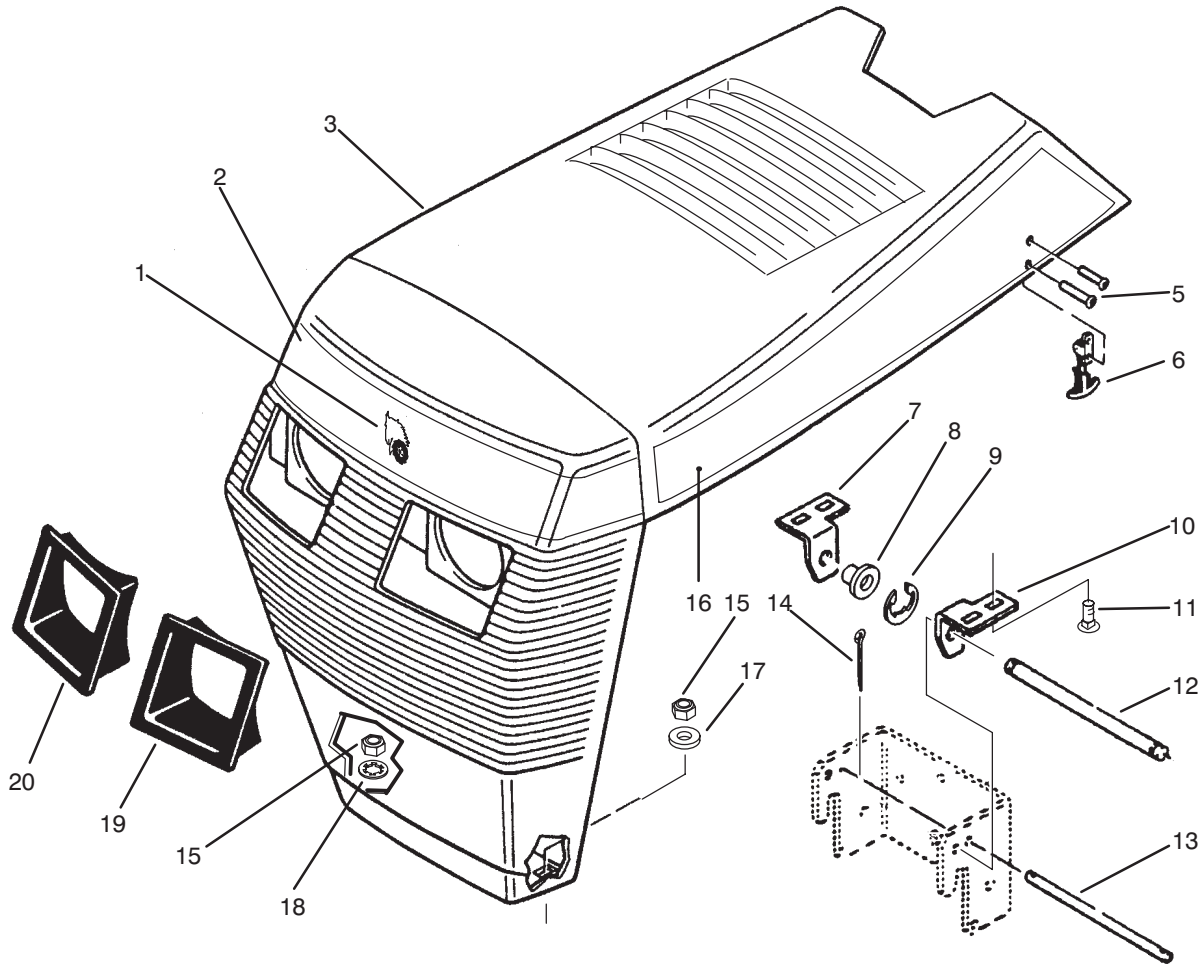

MODEL NO. 73501 4900001 & UP

PARTS
CATALOG

WHEEL HORSE®
520-H GARDEN TRACTOR

C-2042

HOOD ASSEMBLY

Ref. No.	Part No.	Description	No. Used
1	92-9836	Plate - Logo	1
2	92-9826	Decal - Front	1
3	114709	Assembly - Hood	1
5	117432	Rivet - Pop	4
6	117344	Latch - Hood	2
7	116746	Bracket - RH	1
8	5979	Bushing	2
9	105797	Ring - Retaining	2
10	116747	Bracket - LH	1
11	3229-25	Bolt - Carriage	4