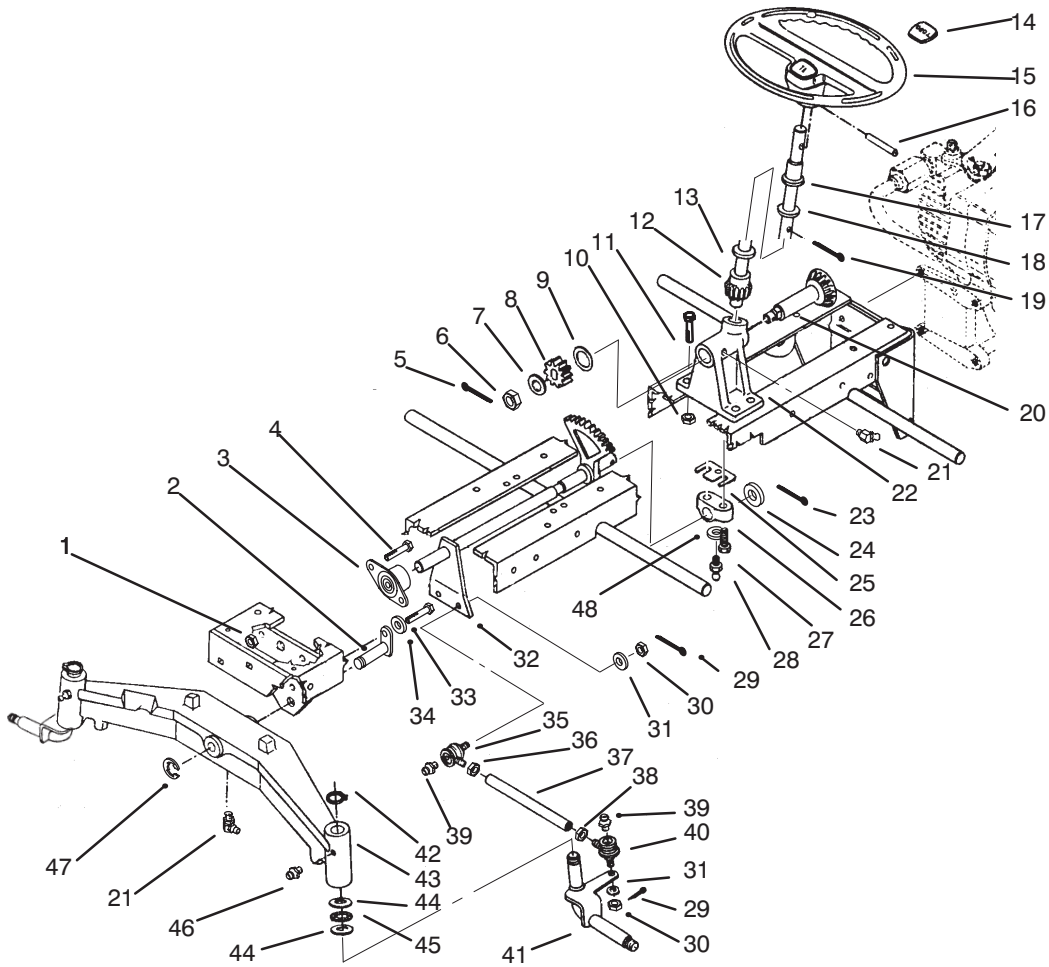

FRONT AXLE AND STEERING

Ref. No.	Part No.	Description	No. Used
1	3296-39	Nut	2
2	6216	Pin & Plate	1
3	6472	Bearing - Flanged	1
4	323-6	Bolt	2
5	3272-11	Pin - Cotter	1
6	915032	Nut	1
7	3256-26	Washer	1
8	78-1481	Pinion	1
9	9202624	Washer	1
10	3296-39	Nut	4
11	323-9	Bolt	6
12	92-0995	Shaft - Upper Steering	1
13	237-69	"O"Ring	1
14	78-0370	Insert - Logo	1

Ref. No.	Part No.	Description	No. Used
15	76-1420	Steering Wheel (Incl. Ref. #14)	1
16	32121-111	Pin - Spirol	1
17	109189	Flange - Bearing	1
18	5210	Washer - Shim	6
19	3272-21	Pin - Cotter	1
20	78-1450	Shaft	1
21	1481	Fitting - Grease, 45°	2
22	78-1411	Support - Steering	1
23	3272-22	Pin - Cotter	1
24	9202164	Washer	1
25	78-1531	Shim 0.010	3
26	88-3240	Block - Bearing	1
27	9080376	Bolt	2

*Not ILLUstrated