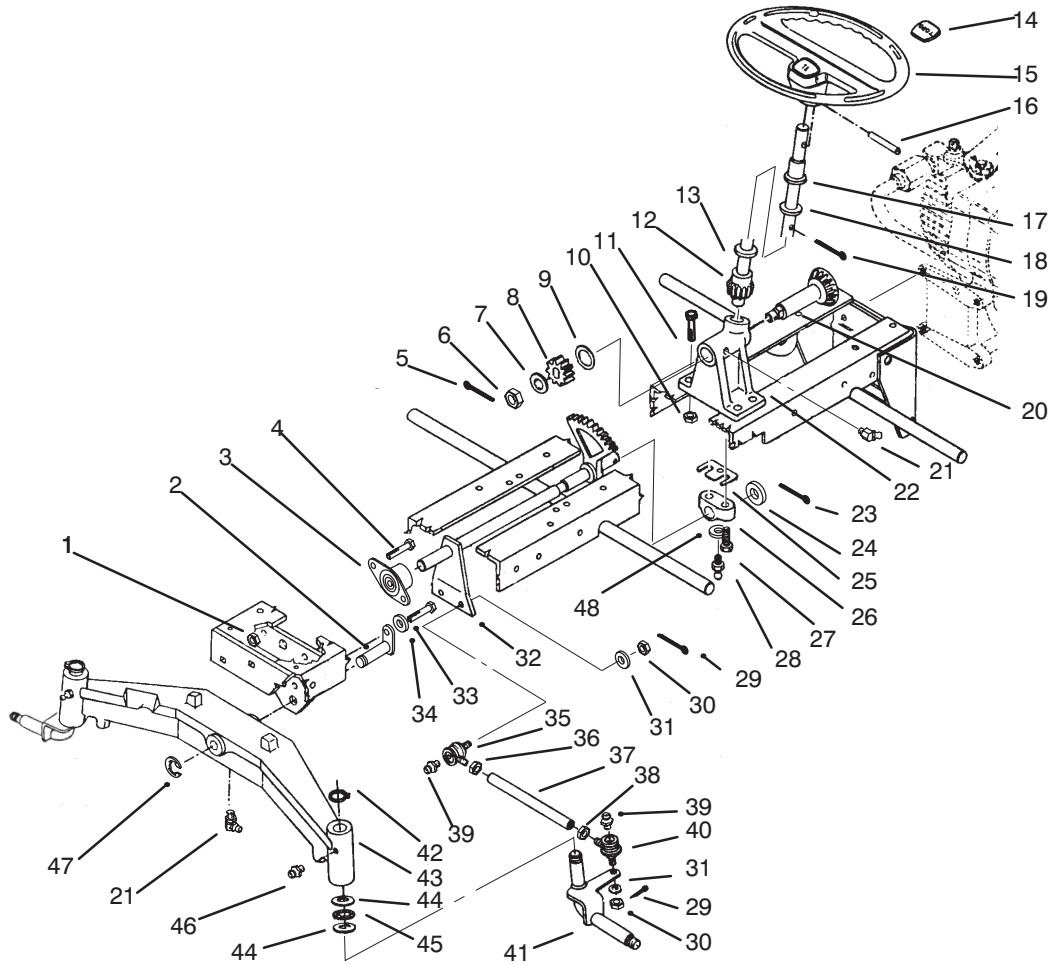

FRONT AXLE AND STEERING (Continued)

Ref. No.	Part No.	Description	No. Used
28	302-16	Fitting - Grease	1
29	3272-7	Pin - Cotter	4
30	915031	Nut	4
31	920242	Spacer	4
32	78-1490	Shaft - Lower Steering	1
33	322-1	Bolt	1
34	3253-4	Washer - Lock	1
35	112772	Tie Rod End - Thread RH (Incl. Ref. #30)	2
36	3220-11	Nut	2
37	112773	Tube	2
38	112775	Nut - Thread LH	2

Ref. No.	Part No.	Description	No. Used
39	302-5	Fitting - Grease	4
40	112771	Tie Rod End - Thread LH (Incl. Ref. #30)	2
41	112764	Spindle - Front, RH	1
*	112765	Spindle - Front, LH	1
42	32151-29	Ring - Retaining	2
43	116823	Axle - Front	1
44	9548	Washer - Thrust	4
45	9865	Bearing - Thrust	2
46	302-5	Fitting - Grease, Straight	2
47	5618	Ring - Retaining	1
48	3254-8	Washer - Lock	1

*Not ILLUSTRATED