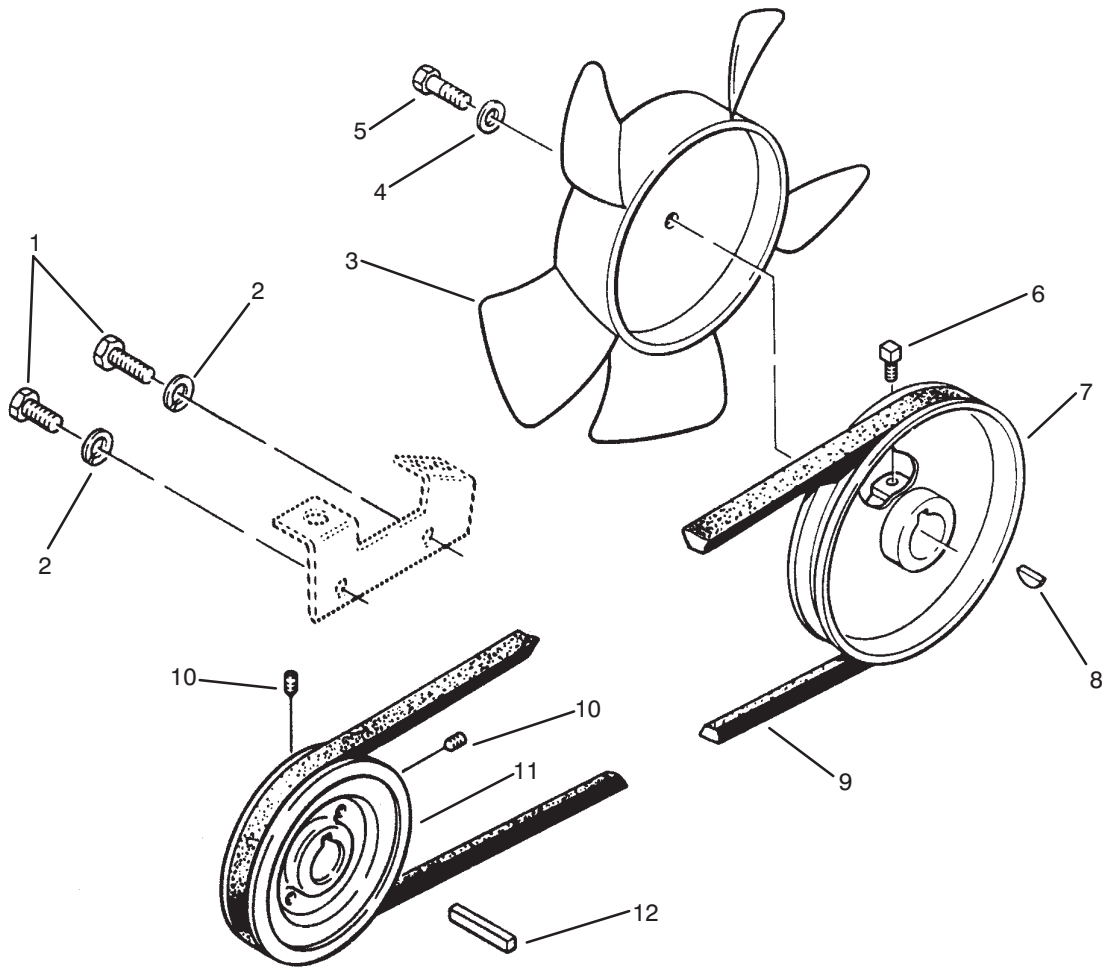

C-2050

DRIVE BELT AND PULLEYS

Ref. No.	Part No.	Description	No. Used	Ref. No.	Part No.	Description	No. Used
1	323-6	Bolt	2	7	108316	Pulley - Transmission Drive	1
2	3256-21	Washer - Lock	2	8	937089	Key - Woodruff	1
3	108393	Fan	1	9	114895	Belt - Drive	1
4	103995	Washer - Special	1	10	3246-2	Setscrew	2
5	9080026	Bolt	1	11	7443	Pulley - Engine Drive	1
6	3242-2	Setscrew	2	12	105453	Key	1