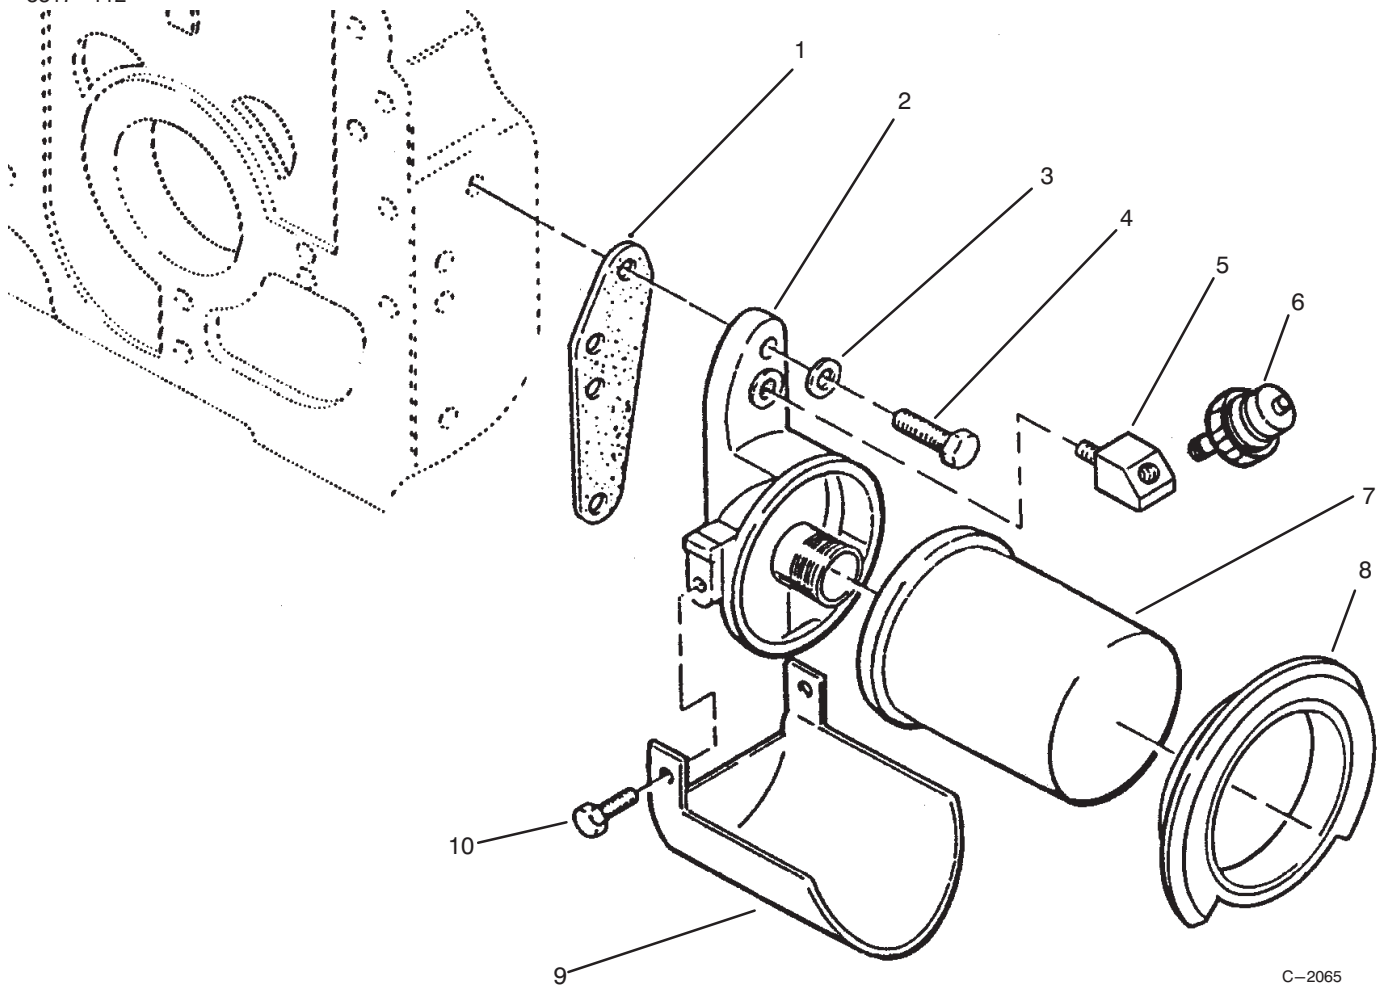

C-2065

OIL FILTER AND LOW OIL PRESSURE CUT-OFF SWITCH

Ref. No.	Part No.	Description	No. Used
1	79-6470	Gasket - Oil Filter Adapter	1
2	82-0500	Adapter - Oil Filter	1
3	57-9750	Washer - Flat	2
4	NN10373	Screw - Cap Hex Hd.	2
5	92-0912	Elbow - Street 45°	1

Ref. No.	Part No.	Description	No. Used
6	NN10824	Switch - Low Oil Pressure	1
7	NN10143	Filter - Oil	1
8	82-0680	Filter - Gasket Oil	1
9	NN10894	Drain - Oil Filter	1
10	82-1510	Screw - Cap Hex. Hd.	2