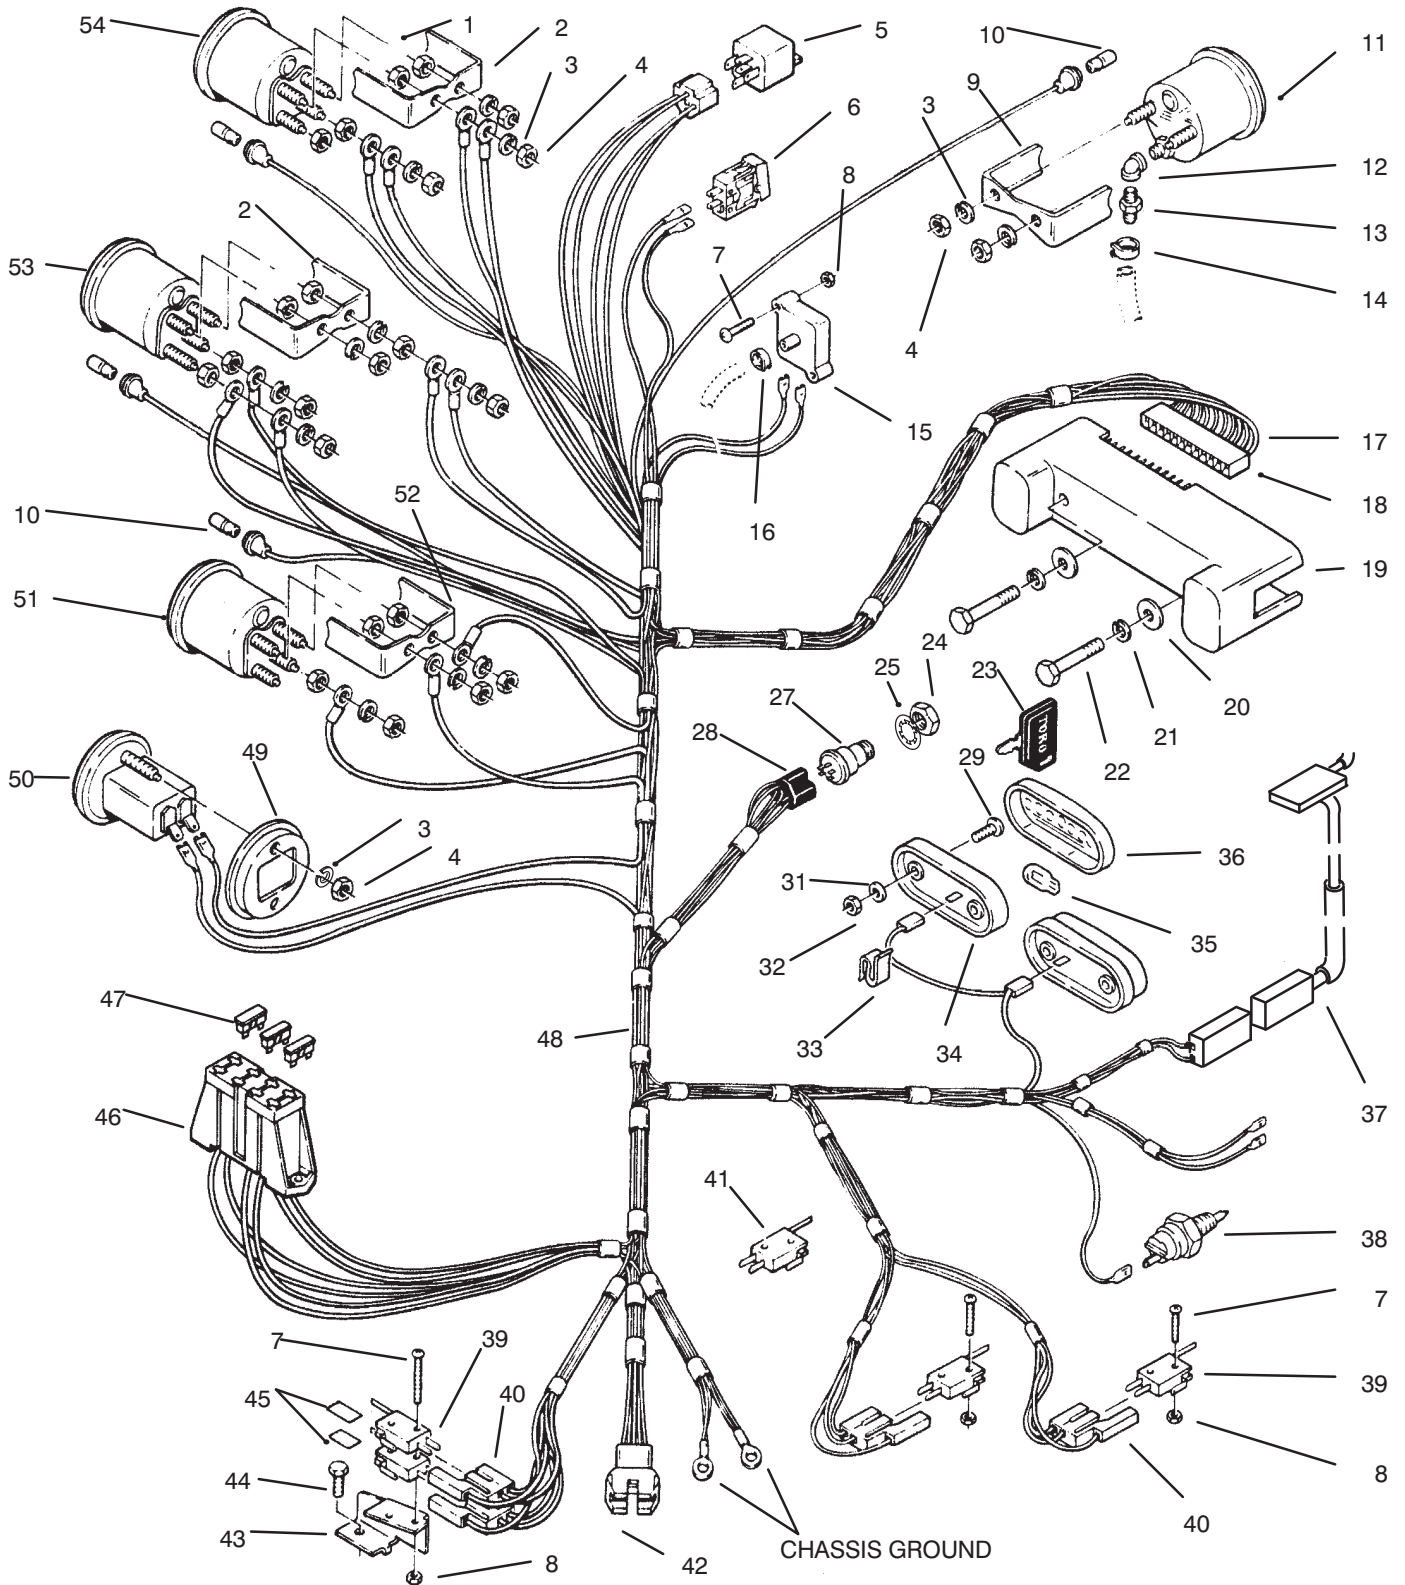

ELECTRICAL SYSTEM

ELECTRICAL SYSTEM

Ref. No.	Part No.	Description	No. Used	Ref. No.	Part No.	Description	No. Used
2	78-0080	Bracket - Mounting	2	32	3296-27	Nut	4
3	3255-25	Washer - Lock	2	33	3023	Clip - Speed	2
4	3217-27	Nut - Hex.	A/R	34	105202	Base - Taillight w/Bulb	2
5	116397	Relay	3	35	109045	Bulb - Light (Auto #194)	2
6	113191	Switch - Light	1	36	112564	Lens - Taillight	2
7	910948	Screw	4	37	38-1420	Switch - Seat	1
8	915732	Nut - Elastic	6	38	113193	Switch - Trans. Oil Temp	1
9	78-0100	Bracket - Mounting	2	39	111332	Switch - Interlock Snap	2
10	79-0450	Lamp - .938" Long	3	40	111498	Connector	5
*	79-0460	Lamp - 1.2" Long	1	41	115230	Switch - Clutch	1
11	79-2660	Gauge - Vacuum (Incl. Ref. #3-4 & 9)	1	42	113119	Connector - Female	1
12	943021	Elbow	1	43	111488	Support - Switch	1
13	105076	Fitting - Straight	1	44	926671	Bolt	3
14	950154	Clamp - Corbin	1	45	111642	Barrier - Switch Insulator	2
15	114270	Sensor - Air Cleaner	1	46	120930	Body - Fuse (Ref. Item #48)	1
16	114767	Clamp	1	47	114594	Fuse - 10 Amp, ATO or ATO	1
17	114633	Terminal	12		109101	Fuse - 20 Amp, ATO or ATO	1
18	114632	Connector - Male	1		NN10277	Fuse - 30 Amp, ATO or ATO	1
19	79-2130	Board - Light Circuit	1	48	79-3630	Assembly - Wire Harness	1
20	3256-21	Washer - Flat	2	49	78-3320	Bracket - Mounting	1
21	3253-15	Washer - Lock	2	50	78-0020	Hourmeter (Incl. Ref. #3-4 & 49)	1
22	910783	Screw	2	51	78-0060	Tachometer (Incl. Ref. #1, 3-4 & 52)	1
23	62-7770	Key - Padded Ignition	2	52	78-0090	Bracket - Mounting	1
24	101884	Nut - Special	1	53	78-0040	Gauge - Fuel (Incl. Ref. #2-4)	1
25	9201604	Washer - Lock	1	54	78-0030	Voltmeter (Incl. Ref. #2-4)	1
27	111216	Switch - Ignition (Incl. Ref. #24-25)	1	*	117257	Tie - Snap In	1
28	105302	Connector Body - Ignition Switch (Ref. Item #48)	1				
29	3250-31	Screw (Optional)	4				
31	3254-1	Washer - Lock	4				

*Not Illustrated