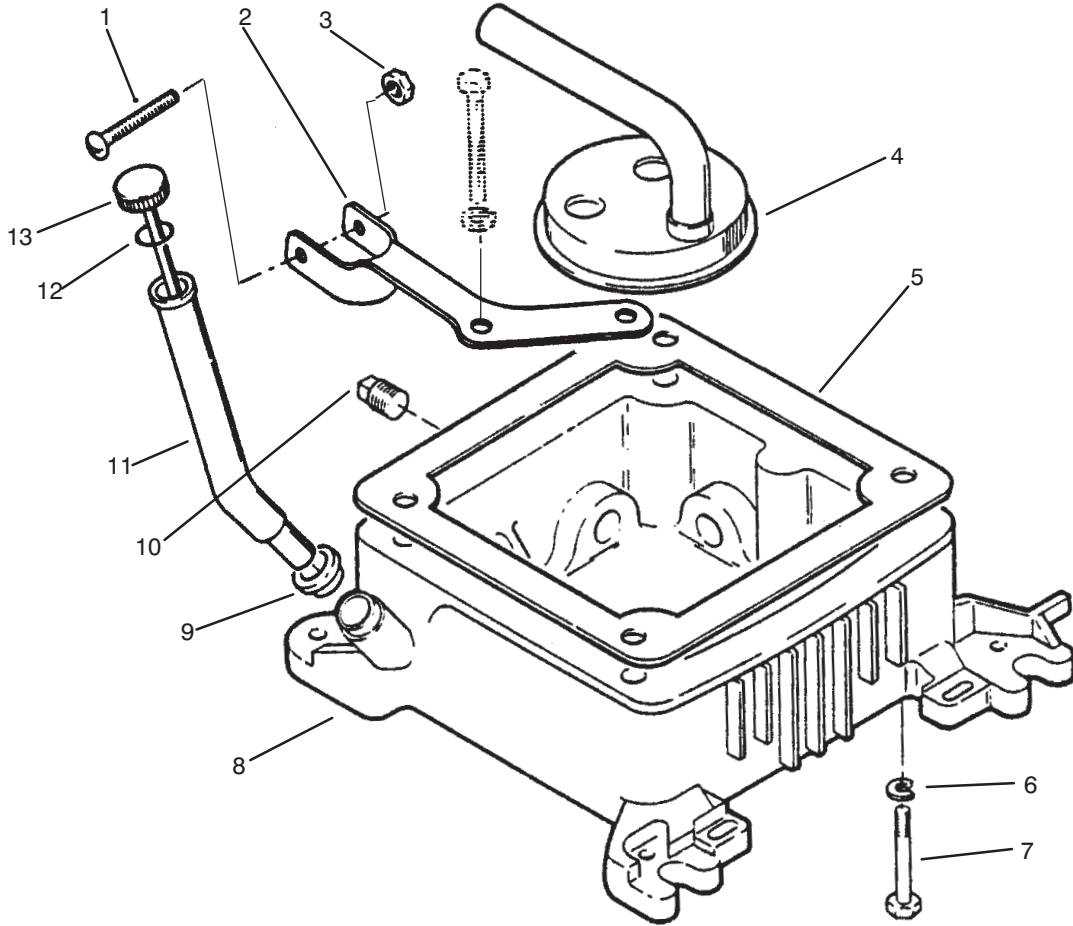

C-2064

OIL FILL TUBE, BRACKET & BASE

Ref. No.	Part No.	Description	No. Used
1	82-1560	Screw - Pan Hd.	1
2	79-6460	Bracket - Fill Tube	1
3	82-1700	Nut - Speed Type U	1
4	57-8490	Cup - Intake, Oil Pump	1
5	57-8090	Gasket - Oil Base	1
6	82-1310	Washer - Flat	4
7	NN10379	Screw - Cap Hex Hd.	4
8	NN10018	Base - Oil (Incl. Ref. #10)	1

Ref. No.	Part No.	Description	No. Used
9	71-6170	Seal - Oil Fill Tube	1
10	82-1130	Plug - Sq. Hd.	2
11	NN10448	Tube - Oil Fill	1
12	57-9610	"O"Ring	1
13	NN10159	Cap & Indicator - Oil Fill (Incl. Ref. #12)	1