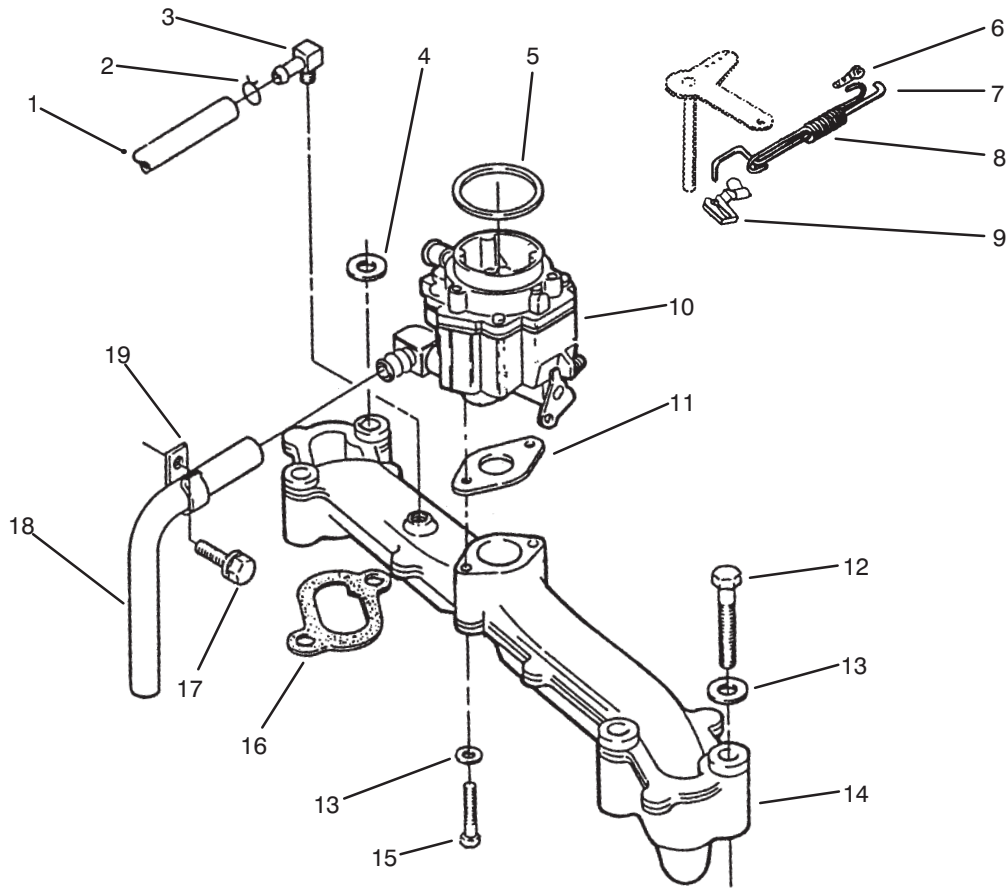

C-2069

INTAKE MANIFOLD

Ref. No.	Part No.	Description	No. Used
1	82-1120	Hose - Breather	1
2	82-1080	Clamp - Hose 1/2" Dia.	2
2	82-1090	Clamp - Hose .44" Dia.	1
3	82-1070	Fitting - Barbed	1
4	NN10362	Washer - Flat	1
5	57-9620	"O" Ring	1
6	57-9700	Clip - Retaining, Control Rod To Carburetor	1
7	NN10227	Rod - Governor Control	1
8	NN10877	Spring - Governor Rod	1
9	57-9730	Clip - Retaining	1

Ref. No.	Part No.	Description	No. Used
10	62-2790	Assembly - Carburetor (Incl. Ref. #5 & 11)	1
11	82-0850	Gasket - Carb/Manifold	1
12	NN10375	Screw - Cap Hex. Hd.	4
13	82-1350	Washer - Flat	6
14	92-0918	Manifold - Intake	1
15	NN10545	Screw - Cap Hex. Hd.	2
16	71-5980	Gasket - Manifold To Block	2
17	82-1540	Screw - Hex. Washer Hd.	1
18	NN10306	Hose - Fuel	1
19	NN10348	Clip - Wire	1