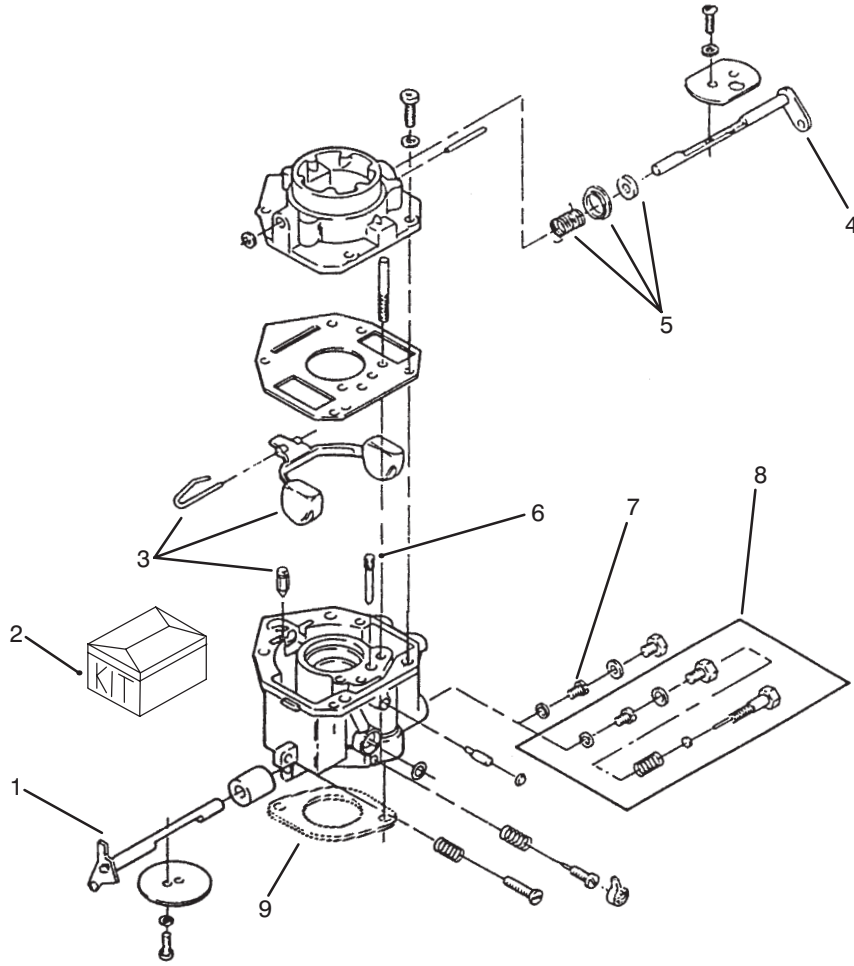

C-2070

CARBURETOR ASSEMBLY

Ref. No.	Part No.	Description	No. Used
1	NN10811	Kit – Shaft, Throttle (Includes Valve Setscrew, Air Filter, & Throttle Valve)	1
2	82-0780	Kit – Repair (Includes Screw & Plug Package, Gasket Package, Float Valve, Idle Adj. Needle & Spring, Mounting Gaskets & Idle Limit Cap)	1
3	62-2800	Kit – Float (Includes Float, Pin & Valve)	1
4	NN10207	Kit – Shaft, Choke (Incl. Choke Valve, Valve Setscrew, & Air Filter)	1

Ref. No.	Part No.	Description	No. Used
5	NN10208	Kit – Lever, Choke (Incl. Choke Lever Ring, Choke Spring, & Choke Collar)	1
6	NN10859	Jet – Idle	1
7	57-9050	Jet – Power	1
8	NN10858	Jet – Power, Fixed, Optional (High Altitude Application)	1
9	57-9200	Gasket – Carb. Mounting	2