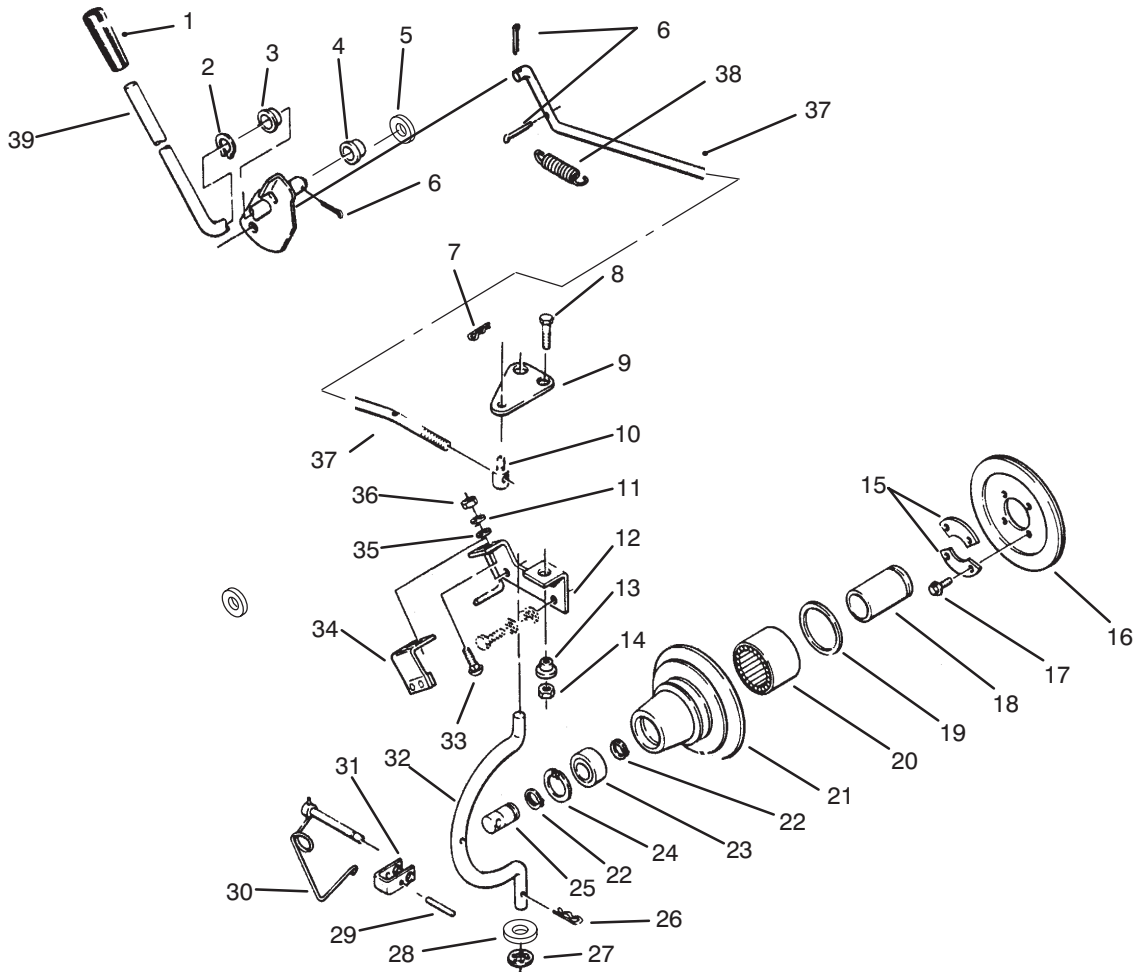

C-2075

PTO CLUTCH & CONTROL

Ref. No.	Part No.	Description	No. Used
1	9038	Grip	1
2	32151-11	Ring - Retaining	1
3	5666	Bushing - Nyliner	1
4	5983	Bushing	1
5	3765	Washer - Shim	1
6	3272-10	Pin - Cotter	3
7	9335054	Pin - Cotter, Hair	1
8	323-7	Screw - Cap Hex. Hd.	1
9	110669	Plate - PTO	1
10	110656	Trunnion	1
11	3253-3	Washer - Lock	2
12	113874	Bracket - Engine	1
13	104859	Spacer	1
14	3296-39	Nut - Lock	1
15	6659	Retainer	2
16	114881	Assembly - Plate	1
17	9080026	Bolt - Nylok	4
18	6658	Race - Bearing	1
19	6663	Seal - Oil	1
20	6662	Bearing - Needle	1

Ref. No.	Part No.	Description	No. Used
21	103478	Housing - Clutch	1
22	32120-72	Ring - Snap, External	2
23	109842	Bearing - Ball	1
24	32120-62	Ring - Snap, Internal	1
25	102872	Shaft - PTO	1
26	9335064	Pin - Cotter, Hair	1
27	106695	Ring - Push-On	1
28	3256-27	Washer - Flat	1
29	933274	Pin - Spirol	1
30	111314	Pin - Locking	1
31	113107	Clevis	1
32	113108	Rod - Housing, PTO	1
33	3229-25	Bolt - Carriage	2
34	110665	Assembly - Brake, PTO	1
35	3256-22	Washer - Flat	2
36	3218-1	Nut - Jam	2
37	111052	Rod - Clutch, PTO	1
38	103125	Spring	1
39	111234	Lever - Clutch, PTO	1