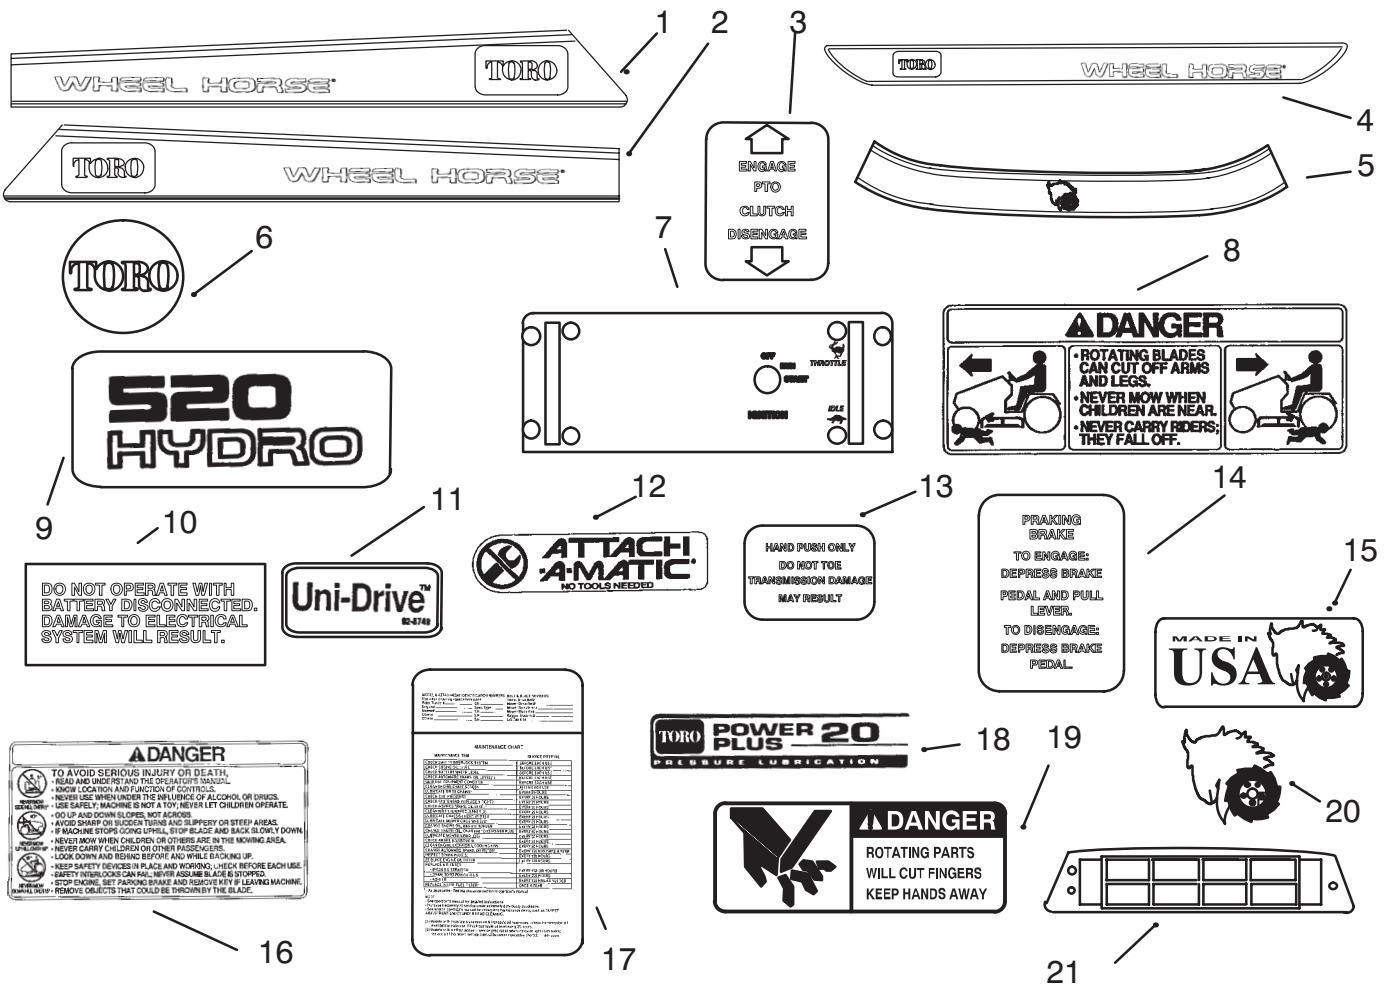

DECALS

DECALS

Ref. No.	Part No.	Description	No. Used
1	92-9835	Decal - Hood RH	1
2	92-9834	Decal - Hood LH	1
3	111960	Decal - PTO Clutch	1
4	92-9827	Decal - Rear Fender	1
5	92-9826	Decal - Front Hood	1
6	118530	Plate - Toro Logo	1
7	119230	Decal - Front Panel	1
8	92-8946	Decal - Danger	1
9	92-9833	Decal - 520 Hydro	2
10	111926	Decal - Electrical System	1
11	92-8749	Decal - Unidrive	1

Ref. No.	Part No.	Description	No. Used
12	92-8747	Decal - Attach-A-Matic	1
13	116446	Decal - Do Not Tow	1
14	116445	Decal - Parking Brake	1
15	76-1340	Decal - Made in U.S.A.	1
16	92-9838	Decal - Danger	1
17	88-3200	Decal - Maintenance	1
18	118560	Decal - Power Plus	1
19	88-2790	Decal - Danger	1
20	92-9836	Plate - Wheel Horse Logo	1
21	78-8350	Decal - Indicator Lights	1