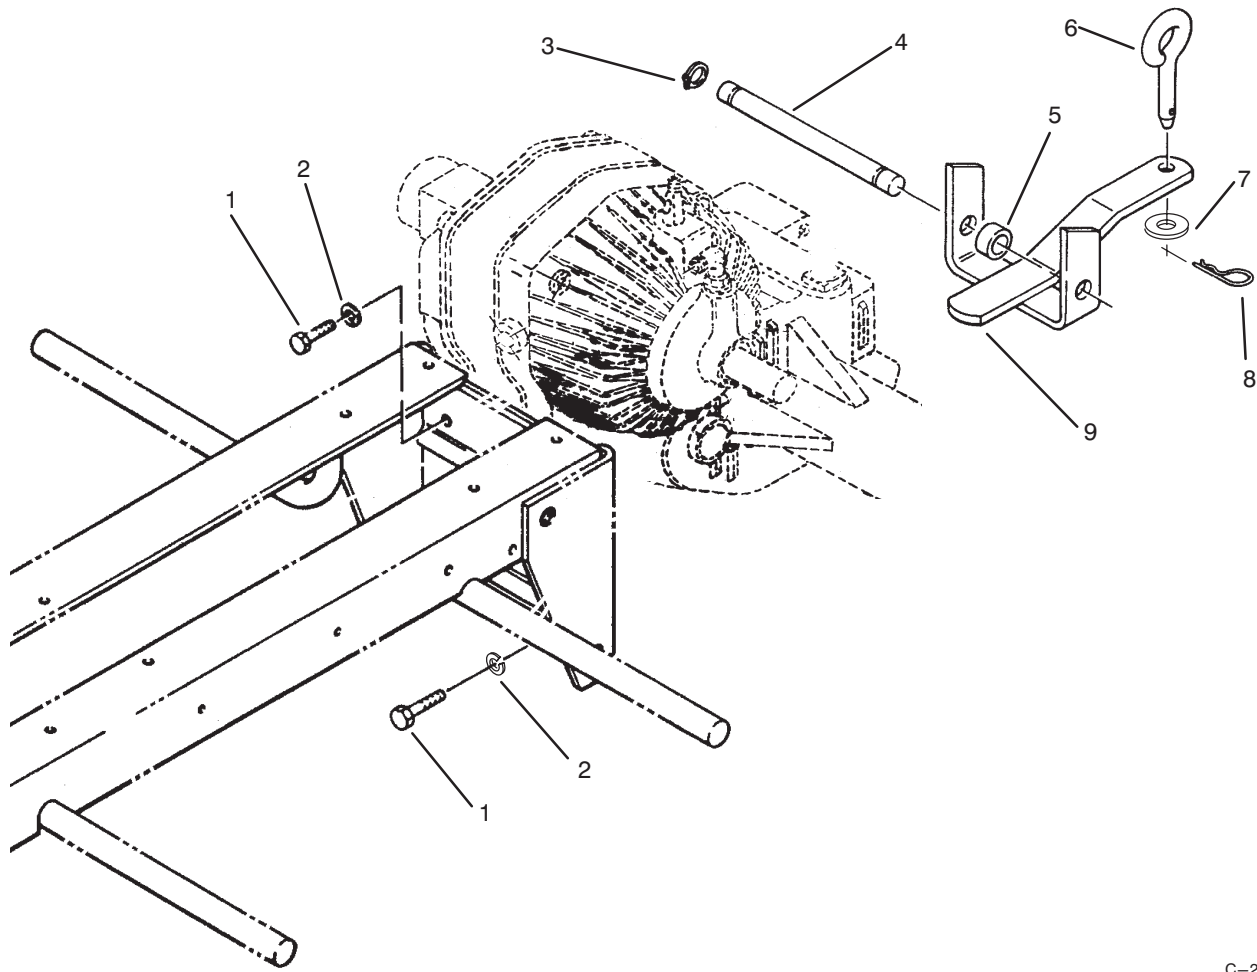

C-2057

REAR HITCH ASSEMBLY

Ref. No.	Part No.	Description	No. Used
1	323-5	Screw - Cap Hex. Hd.	4
2	3253-21	Washer - Lock	4
3	5618	Ring - Retaining	2
4	105269	Shaft - Drawbar Hitch	1
5	979120	Spacer	2

Ref. No.	Part No.	Description	No. Used
6	106634	Pin - Hitch	1
7	3256-26	Washer - Flat	1
8	933505	Hairpin - Cotter	1
9	1644	Hitch - Drawbar	1