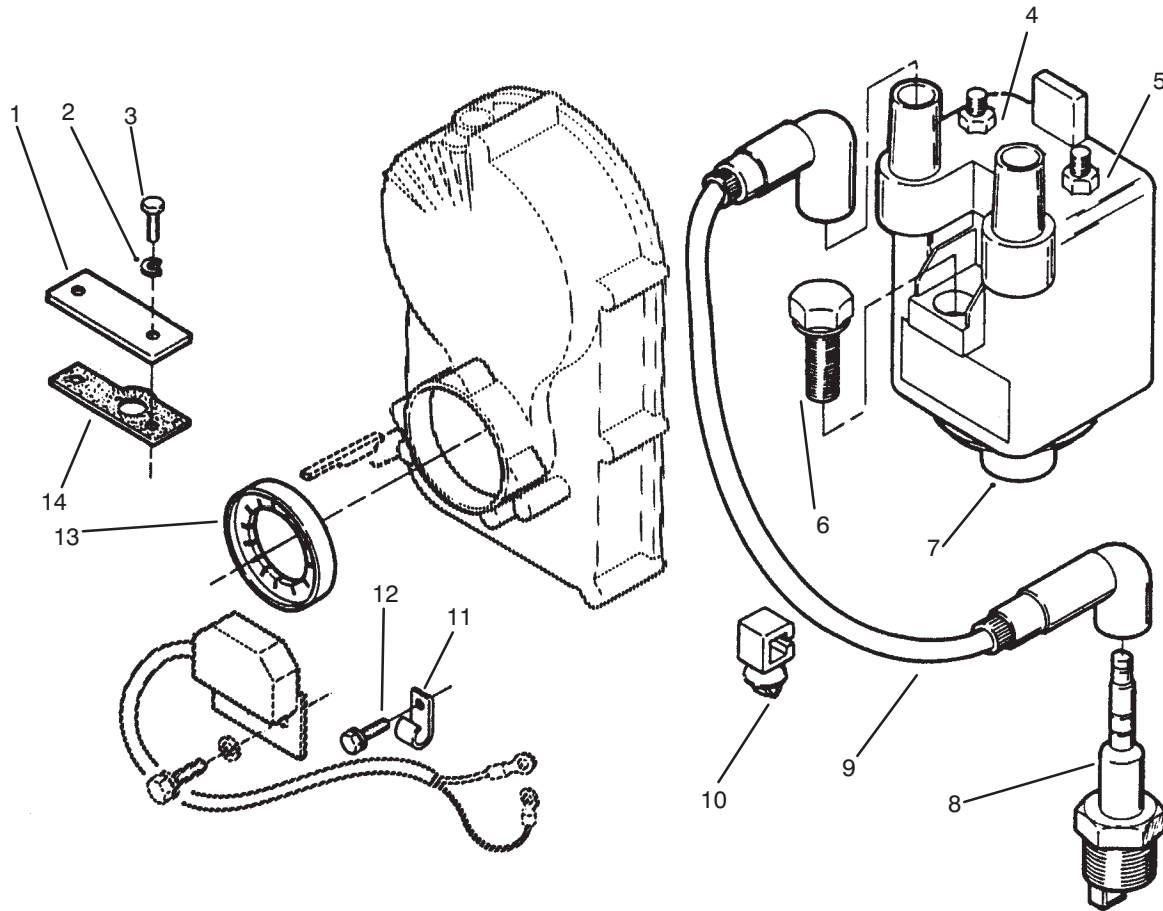

C-2067

IGNITION – ELECTRONIC

Ref. No.	Part No.	Description	No. Used
1	71-5990	Cover – Plunger, Ignition	1
2	82-1340	Washer – Flat	2
3	82-1360	Screw – Cap Hex. Hd.	2
4	NN10249	Nut – Hex. Flange Hd. (Negative Terminal)	1
5	NN10248	Nut – Hex. Flange Hd. (Positive Terminal)	1
6	NN10545	Screw – Hex. Washer Hd.	2
7	71-6000	Coil – Battery Ignition (Incl. Ref. #4-5)	1

Ref. No.	Part No.	Description	No. Used
8	57-9340	Plug – Spark	2
9	NN10253	Cable – Spark Plug	2
10	71-6060	Clip – Wire (Attach To #1 Spark Plug Wire)	1
11	NN10348	Clip – Wire	2
12	71-6460	Screw – Hex Washer Hd.	1
13	71-6010	Rotor – Ignition	1
14	79-6490	Gasket – Plate	1