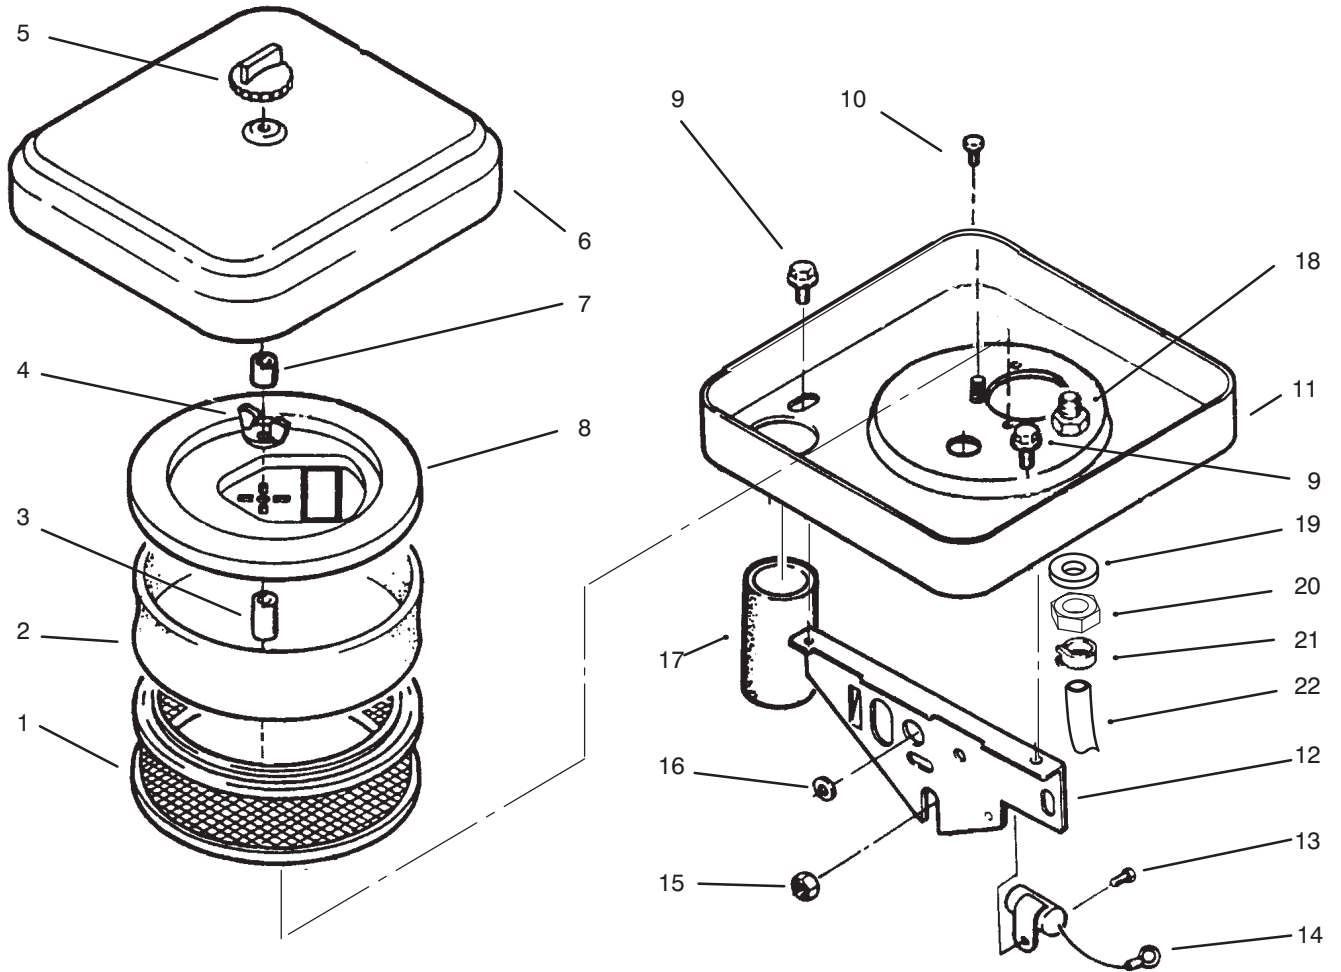

AIR CLEANER

Ref. No.	Part No.	Description	No. Used
1	82-0660	Element - Air Cleaner	1
2	NN10176	Wrapper - Element	1
3	79-6510	Spacer - Stud	1
4	92-0913	Nut - Wing	1
5	82-1670	Knob	1
6	NN10446	Cover - Air Cleaner	1
7	79-6520	Spacer - Rubber	1
8	82-0650	Cover - Element	1
9	82-1550	Screw - Hex. Washer Hd.	2
10	92-0915	Screw - Machine Hex. Hd.	2
11	79-6330	Housing - Air Cleaner	1

Ref. No.	Part No.	Description	No. Used
12	79-6340	Support - Air Cleaner	1
13	NN10390	Screw - Hex. Washer Hd.	1
14	59-1180	Capacitor	1
15	3253-5	Nut - Hex. Washer Hd.	1
16	71-6140	Grommet - Rubber	1
17	NN10187	Tube - Air Intake	1
18	NN10239	Fitting - Barbed	1
19	NN10190	Gasket	1
20	NN10132	Nut	1
21	82-1080	Clamp	1
22	NN10447	Hose	1