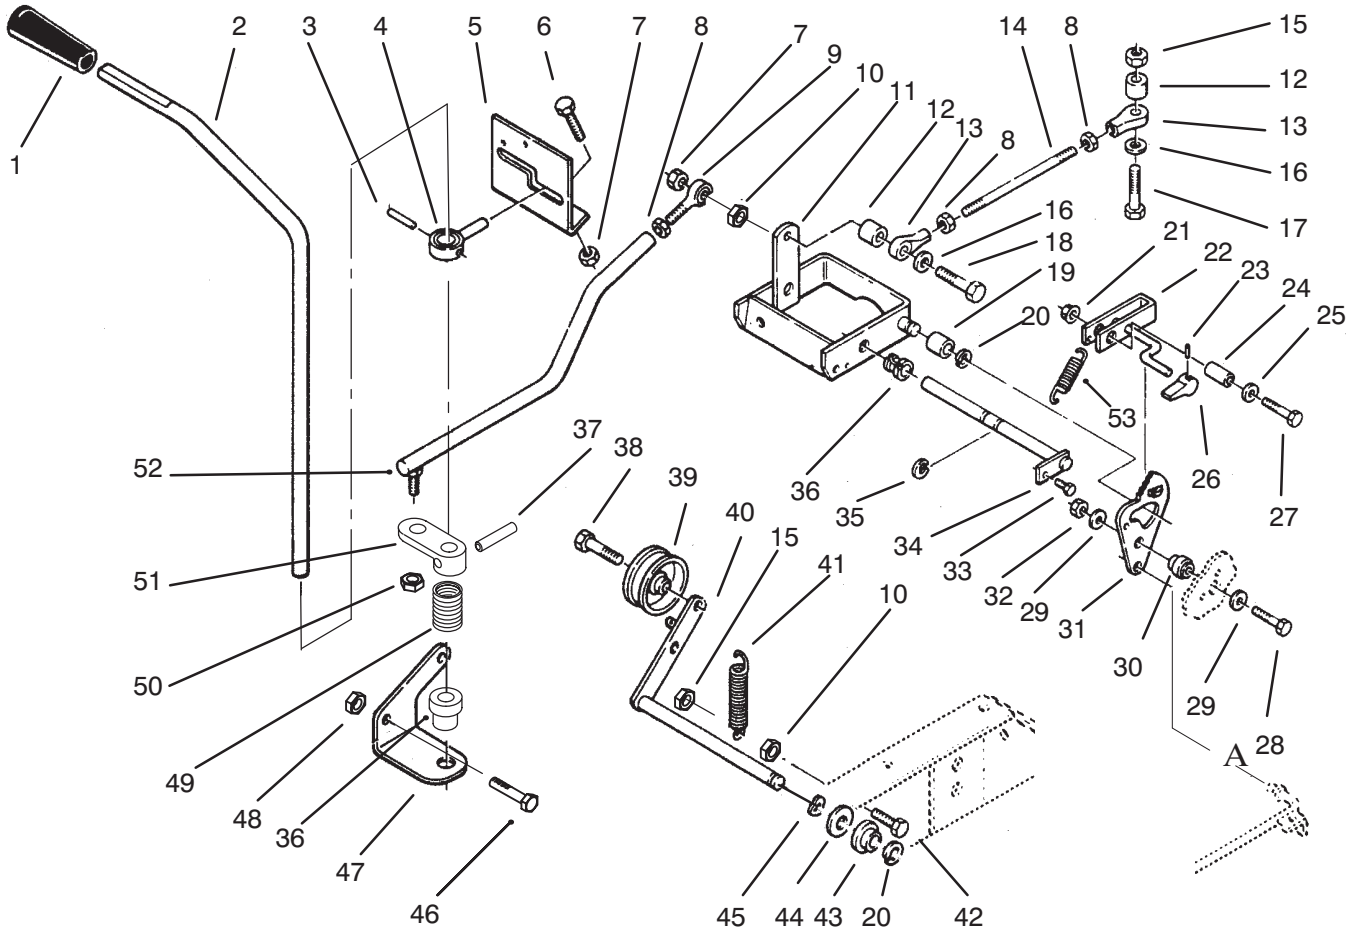

CLUTCH, BRAKE AND MOTION CONTROL LINKAGE

Ref. No.	Part No.	Description	No. Used
33	926694	Bolt	1
34	108496	Rod - Pivot	1
35	32120-47	Ring - Retaining	2
36	5983	Bushing	3
37	32312-94	Pin - Spirol	1
38	323-8	Screw - Hex. Hd.	1
39	112791	Pulley - Idler	1
40	78-6020	Rod - Pivot	1
41	107938	Spring	1
42	321-6	Bolt	1
43	7879	Bushing	1

Ref. No.	Part No.	Description	No. Used
44	3765	Washer - Shim	1
45	114823	Washer - Wave	2
46	322-3	Bolt	2
47	78-1540	Bracket - Control, Lower	1
48	3296-29	Nut	2
49	101938	Spring	1
50	3296-4	Nut	1
51	116321	Arm - Control	1
52	116324	Rod Assembly	1
53	83-2820	Spring	1

* Not Illustrated