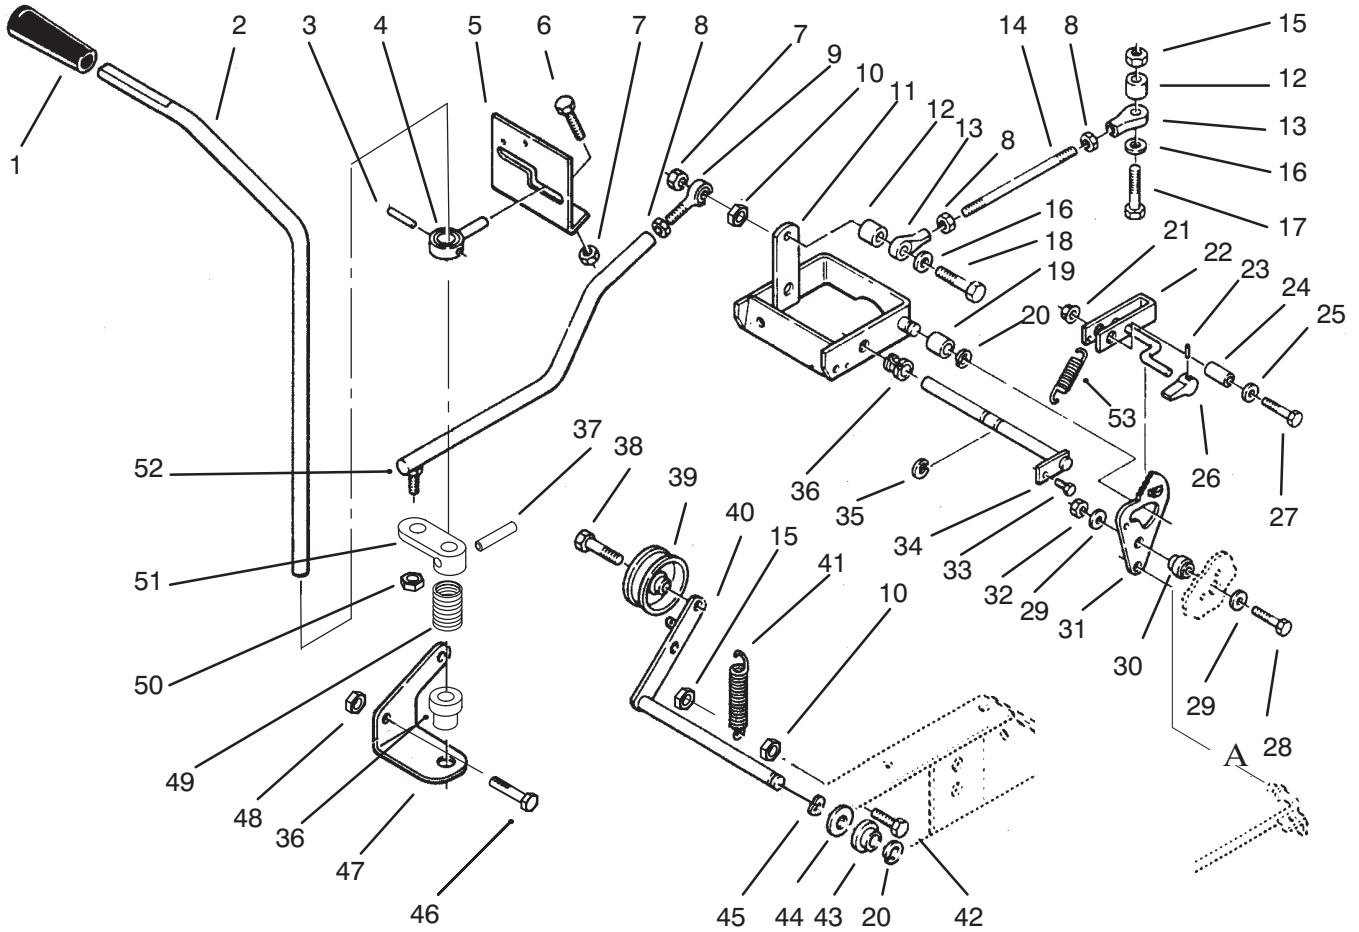

CLUTCH, BRAKE AND MOTION CONTROL LINKAGE

Ref. No.	Part No.	Description	No. Used
1	116635	Knob – Motion Control	1
2	78-5660	Lever – Motion Control	1
3	933198	Pin – Spirol	1
4	118660	Guide – Control	1
5	78-5631	Bracket – Control	1
6	321-4	Bolt	2
7	3296-42	Nut	4
8	3220-1	Nut	3
9	116407	Rod End	2
10	3217-5	Nut	2
11	113454	Control – Cam	1
12	100304	Spacer	2
13	110189	Rod End Asm	2
14	108904	Rod Control 9" Long	1
15	32146-17	Nut	1
16	3256-22	Washer	2

Ref. No.	Part No.	Description	No. Used
17	321-9	Screw – Hex. Hd.	1
18	9114584	Bolt	2
19	100656	Bearing – Cam	1
20	32120-47	Ring – Retaining	4
21	102809	Nut – Special, Flanged	1
22	78-8500	Lever – Parking Brake	1
23	933135	Pin – Spirol	1
24	102025	Spacer	1
25	9202414	Washer	1
26	128860	Knob – Parking Brake Lever	1
27	323-9	Bolt	1
28	323-8	Bolt	1
29	3256-4	Washer	2
30	108717	Spacer	1
31	108716	Plate – Cam	1
32	3296-39	Nut	2

* Not Illustrated