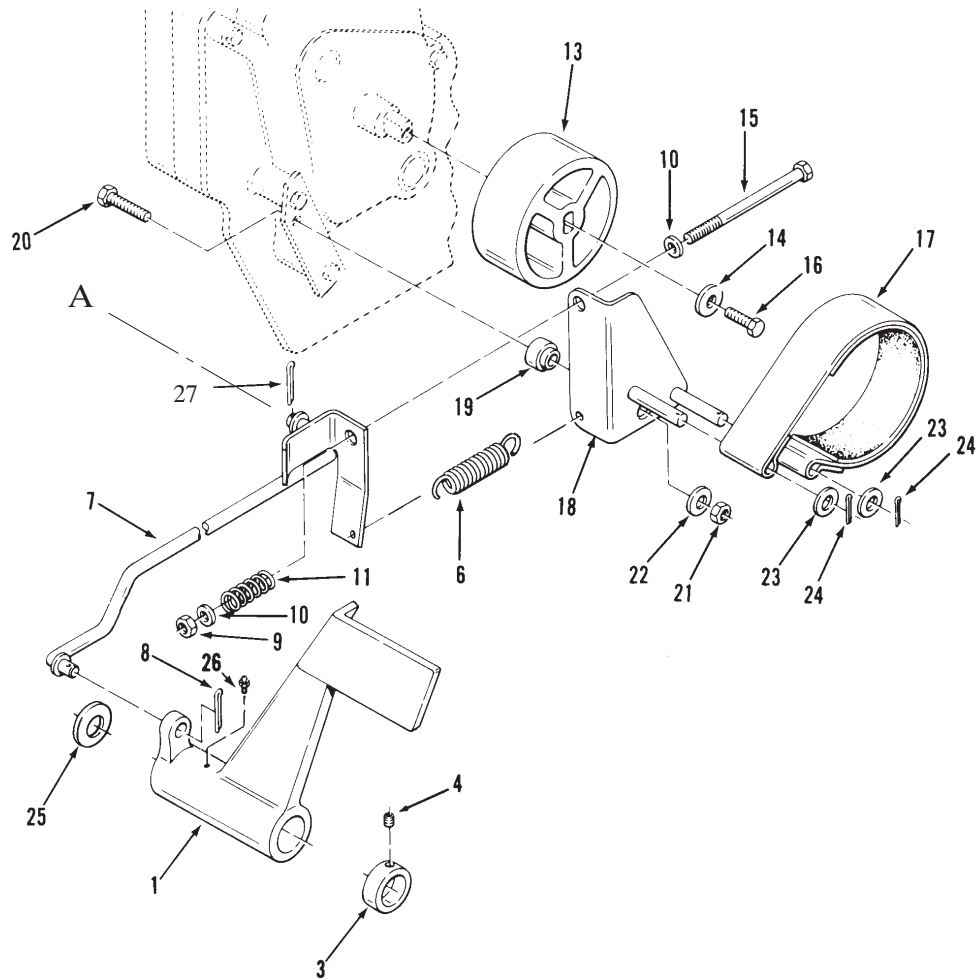

CLUTCH, BRAKE AND SPEED CONTROL LINKAGE

Ref. No.	Part No.	Description	No. Used
1	79-1350	Pedal - Brake	1
3	111383	Collar	1
4	3245-32	Screw - Set	1
6	103125	Spring - Brake Return	1
7	109372	Rod - Brake, Front	1
8	3272-11	Pin - Cotter	2
9	3296-39	Nut	1
10	3256-24	Washer	2
11	108680	Spring	1
13	106719	Drum - Brake	1
14	2844	Special Washer	1
15	323-23	Bolt	1

Ref. No.	Part No.	Description	No. Used
16	3235-22	Bolt	1
17	109371	Band - Brake	1
18	78-7740	Arm - Brake Pivot	1
19	109356	Bushing	1
20	323-9	Bolt	1
21	3296-39	Nut	1
22	3256-4	Washer	1
23	3256-6	Washer	2
24	3272-6	Pin - Cotter	2
25	1278	Washer - Shim	1
26	302-5	Fitting - Grease	1
27	933504	Pin - Cotter	1

Note : In Illustration Center lines A Continue on next page