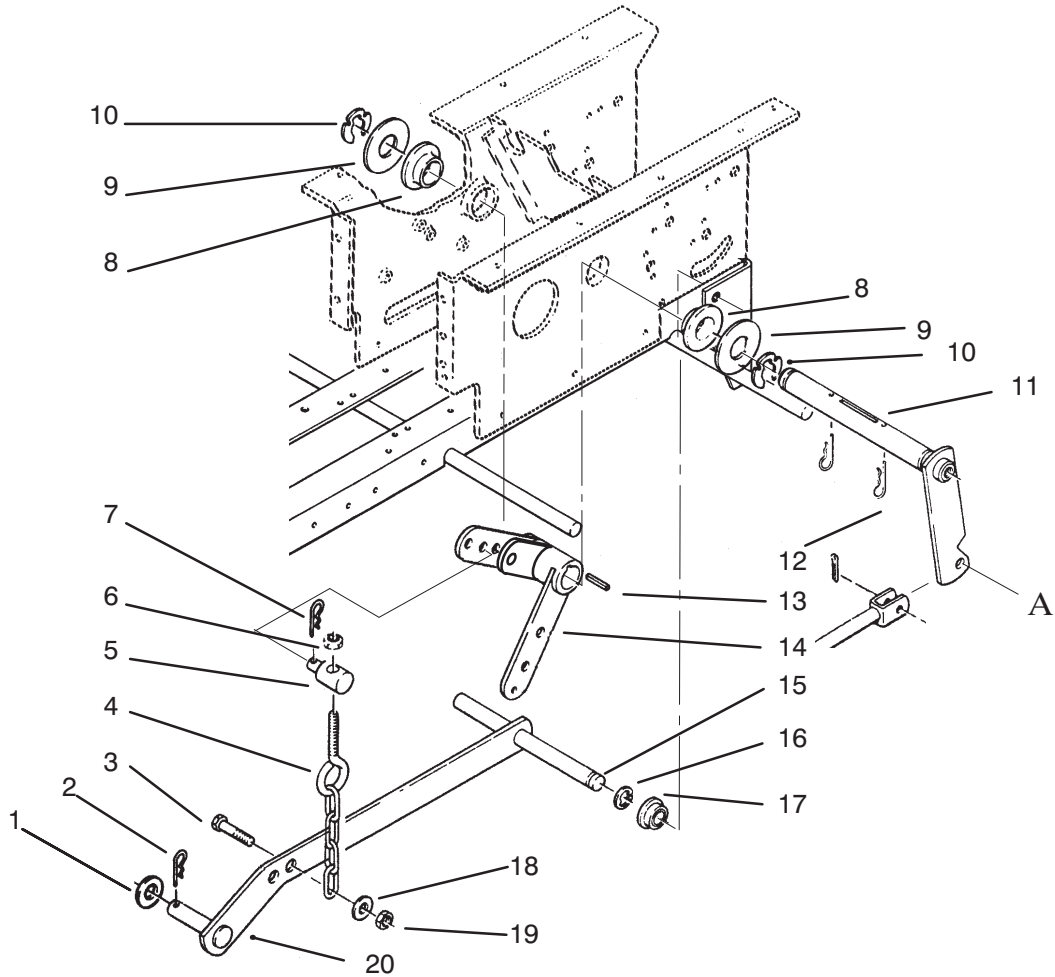

HYDROSTATIC LIFT LINKAGE

Ref. No.	Part No.	Description	No. Used
1	3256-26	Washer	1
2	9335054	Pin - Cotter	1
3	322-5	Bolt	1
4	106522	Chain - Lift	1
5	79-5720	Trunnion	1
6	3296-39	Nut	1
7	9335054	Pin - Cotter	1
8	106269	Bearing - Flanged	2
9	3256-62	Washer	3
10	32151-91	Ring - Retainer	2

Ref. No.	Part No.	Description	No. Used
11	121100	Lever - Lift	1
12	9335074	Pin - Cotter	2
13	1121	Key - Sq.	1
14	79-5700	Bellcrank	1
15	102374	Pin - Pivot	1
16	32120-47	Ring - Retaining	1
17	6229	Bearing	1
18	3256-23	Washer	1
19	3296-29	Nut	1
20	120400	Bar - Lift	1