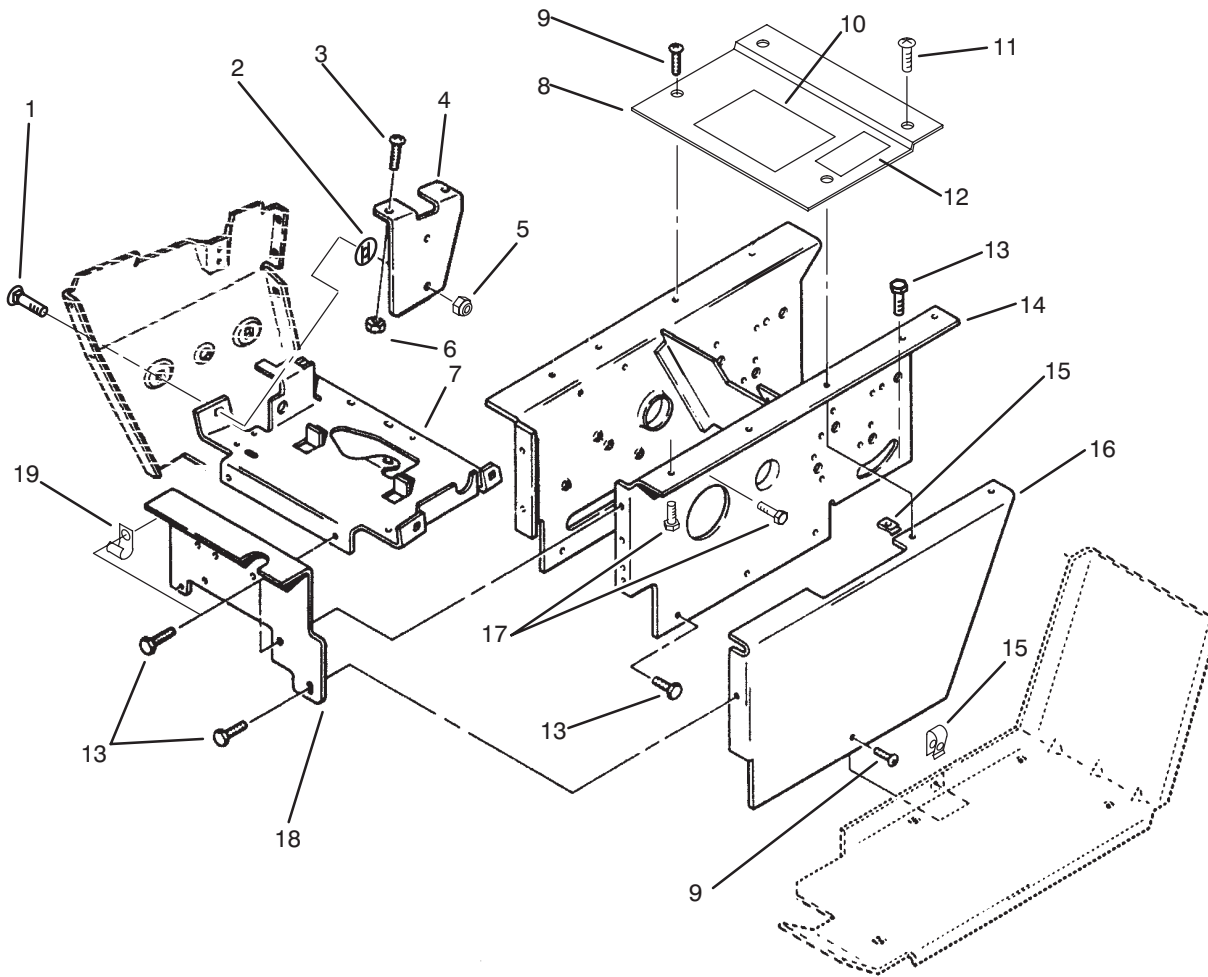

MODEL NO. 73501 4900001 & UP

PARTS
CATALOG

WHEEL HORSE®
520-H GARDEN TRACTOR

C-2042

HOOD ASSEMBLY

Ref. No.	Part No.	Description	No. Used
1	92-9836	Plate - Logo	1
2	92-9826	Decal - Front	1
3	114709	Assembly - Hood	1
5	117432	Rivet - Pop	4
6	117344	Latch - Hood	2
7	116746	Bracket - RH	1
8	5979	Bushing	2
9	105797	Ring - Retaining	2
10	116747	Bracket - LH	1
11	3229-25	Bolt - Carriage	4

*Not Illustrated

C-2043

DASH AND SIDE PANELS ASSEMBLY

Ref. No.	Part No.	Description	No. Used
1	113962	Panel – RH	1
2	32115-5	Nut – Speed	12
3	910839	Screw	6
4	92-7295	Plate – Hoodstand, Rear (Incl. Ref. #13)	1
5	910837	Screw – Black	8
6	32128-33	Nut – Lock, Flange Hd.	2
7	117267	Panel – Dash	1
8	118410	Cover – Steering	1
9	115620	Cover – Console, 5-Gage	1
10	92-0270	Washer	4
11	118780	Screw – Plastite	4
12	111960	Decal – PTO Clutch	1
13	92-9838	Decal – Danger	1
14	114641	Stop – Choke	1
15	113932	Stiffener – Panel	1

C-2044

HOODSTAND ASSEMBLY

Ref. No.	Part No.	Description	No. Used
1	116000	Bolt – Carriage	4
2	108457	Nut – Push On	1
3	321-3	Screw – Cap Hex. Hd.	2
4	117191	Bracket – Holder, Fuse	1
5	3296-29	Nut – Lock	1
6	915740	Nut	2
7	116309	Bracket – Support, Battery	1
8	92-7293	Plate – Hoodstand, Top (Incl. Ref. #10)	1
9	910837	Screw – Black	3