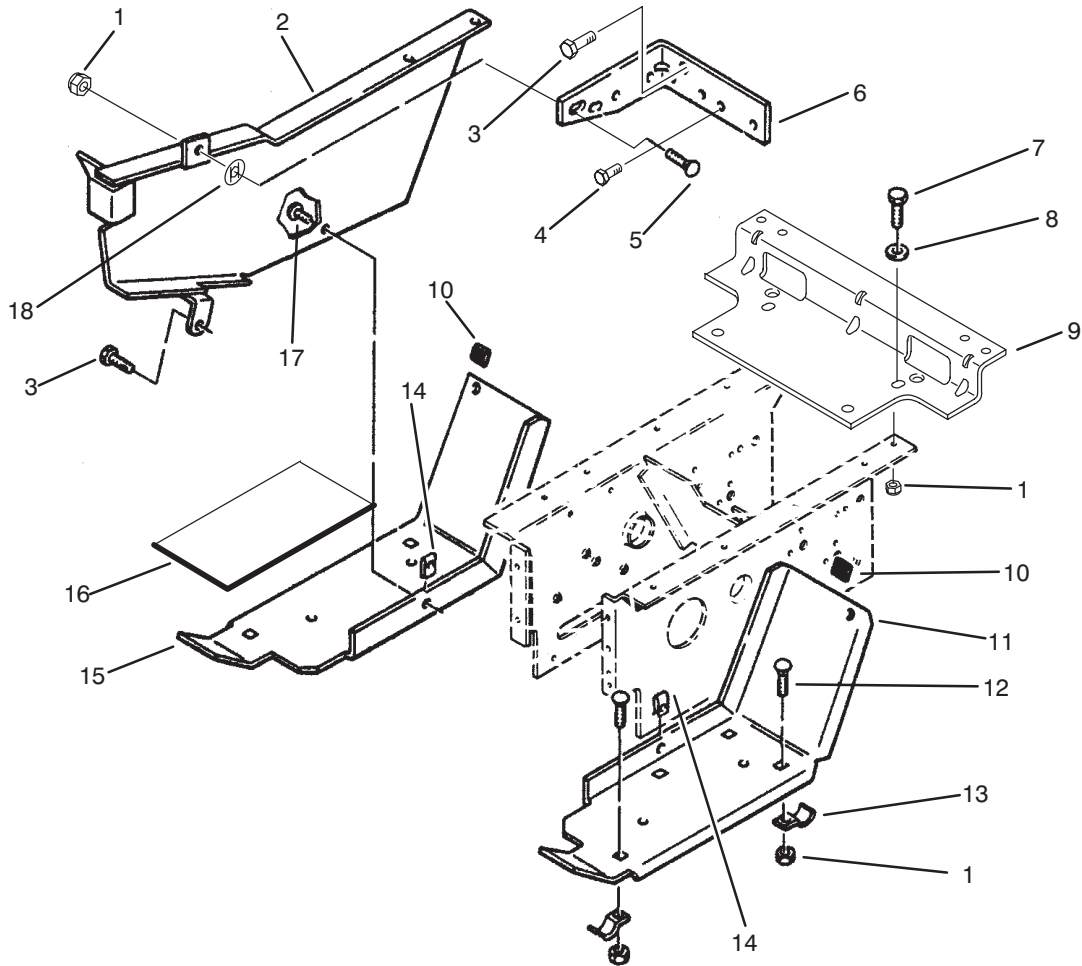

C-2046

BELT GUARD AND FOOTREST ASSEMBLY

Ref. No.	Part No.	Description	No. Used
1	3296-29	Nut - Lock	8
2	92-1527	Guard W.A. - Belt	1
3	926694	Bolt	2
4	926671	Screw - Cap Hex. Hd.	1
5	3230-1	Bolt - Carriage	1
6	109554	Bracket - Support, Guard	1
7	322-5	Screw - Cap Hex. Hd.	2
8	3256-23	Washer - Flat	2
9	113023	Bracket - Fender	1

Ref. No.	Part No.	Description	No. Used
10	518211	Bumper	2
11	106223	Footrest - LH	1
12	116000	Bolt - Carriage	4
13	7456	Bracket	4
14	107069	Clip	2
15	106222	Footrest - RH	1
16	110636	Pad - Footrest	2
17	910837	Screw	1
18	108457	Nut - Push On	1