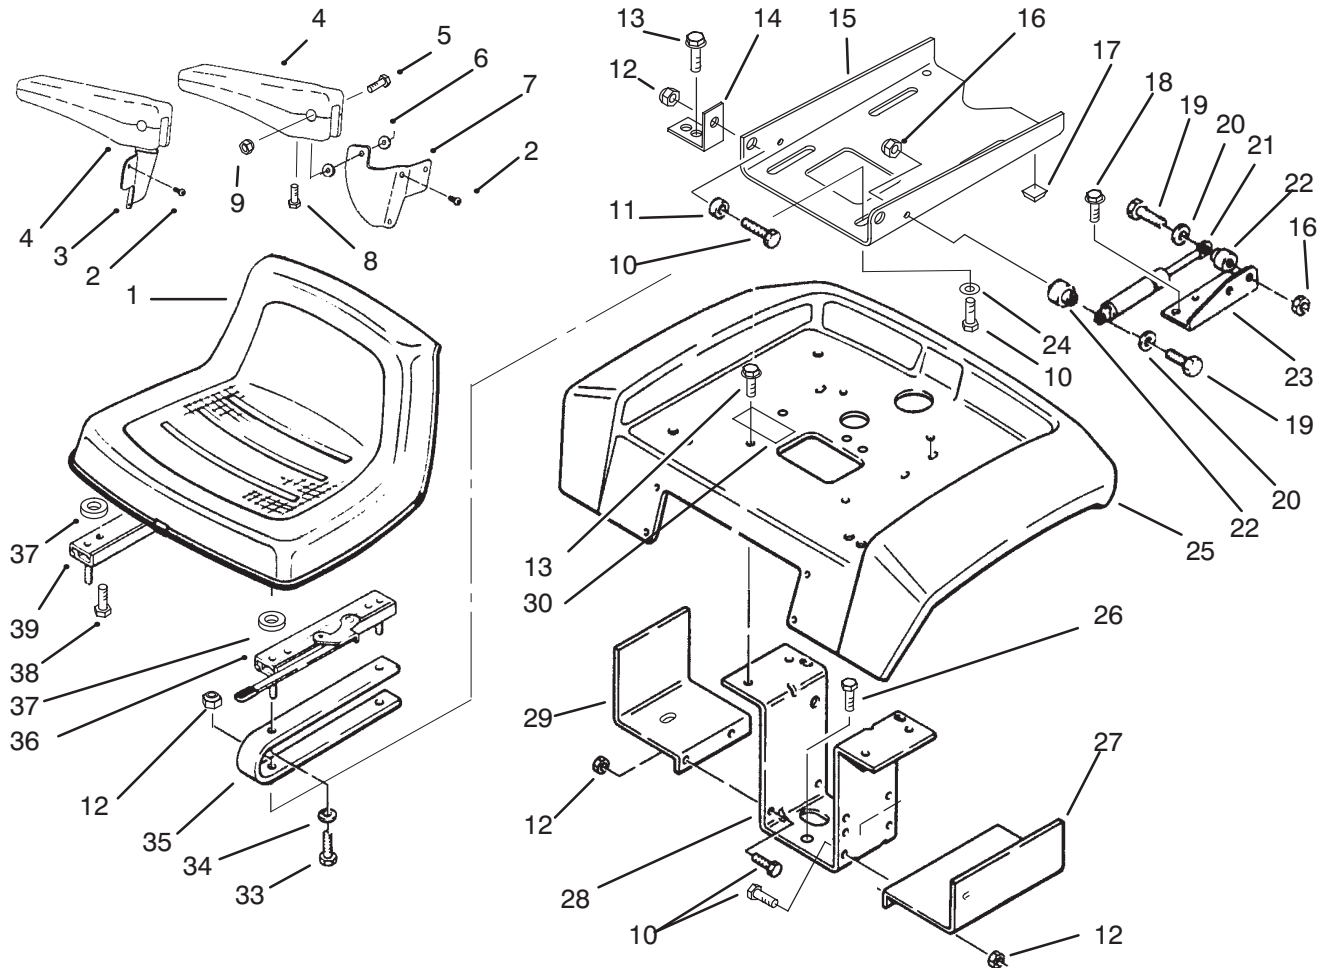

SEAT, FENDER AND FENDER SUPPORTS

Ref. No.	Part No.	Description	No. Used
1	88-3220	Seat	1
2	92-0992	Screw	6
3	92-0987	Bracket - Arm R.H.	1
4	92-0988	Rest - Arm	2
5	92-0989	Screw	2
6	92-0993	Spacer - Nylon	4
7	92-0986	Bracket - Arm L.H.	1
8	92-0990	Screw	2
9	92-0991	Nut - Acorn Lock	2
10	322-4	Bolt	2
11	105503	Bushing	2
12	3296-29	Nut - Lock	2
13	9266944	Screw - Hex. Hd.	4
14	105524	Bracket - Pivot	2
15	78-2990	Plate - Seat Pivot	1
16	3296-42	Nut - Lock	2
17	111071	Bumper	2
18	9266944	Bolt - Flange	2
19	321-8	Bolt	2
20	3256-22	Washer	2

Ref. No.	Part No.	Description	No. Used
21	114343	Spring - Gas	1
22	114344	Spacer	2
23	114345	Bracket - Gas Spring	1
24	3256-23	Washer	4
25	110960	Fender	1
26	322-3	Screw - Cap Hex. Hd.	4
27	108464	Support - LH, Fuel Tank	1
28	79-4990	Bracket - Support, Fender	1
29	106236	Support - RH, Fuel Tank	1
30	116446	Decal - Do Not Tow	1
33	322-5	Screw - Cap Hex. Hd.	4
34	3253-4	Washer - Lock	4
35	114263	Spring - Seat	2
36	114264	Adjuster - LH (With Latch)	1
37	109989	Spacer - Nylon	4
38	9108652	Screw	4
39	114265	Slide - RH	1
*	88-3230	Kit - Armrest (Incl. Ref. # 2-9)	1