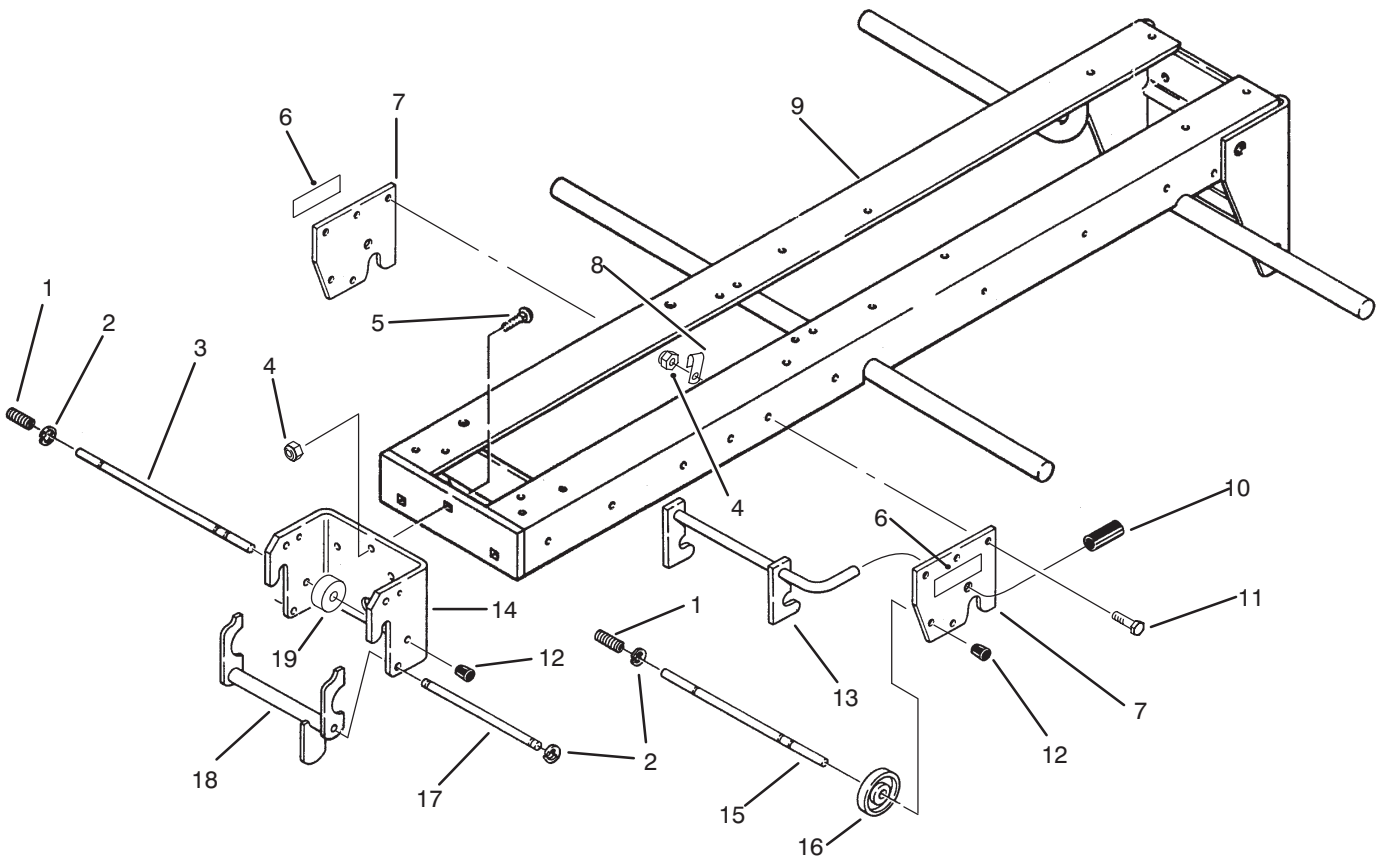

C-2056

FRONT & MID HITCH ASSEMBLY

Ref. No.	Part No.	Description	No. Used
1	8616	Spring	2
2	105797	Ring – Retaining	8
3	101751	Rod – Front Hitch Lock	1
4	3296-39	Nut – Lock	9
5	3231-25	Bolt – Carriage	3
6	92-8747	Decal – Attach-A-Matic	2
7	102644	Plate – Mid Hitch	2
8	8830	Clip	1
9	78-2680	Frame	1
10	9038	Grip	1

Ref. No.	Part No.	Description	No. Used
11	323-44	Screw – Cap Hex. Hd.	6
12	105316	Cap – Lock Rod	2
13	117930	Latch – Mid Hitch	1
14	101711	Housing – Front Hitch	1
15	83-6520	Rod – Lock	1
16	101017	Lock	1
17	101750	Rod	1
18	93-1613	Latch – Front Hitch	1
19	101707	Lock	1