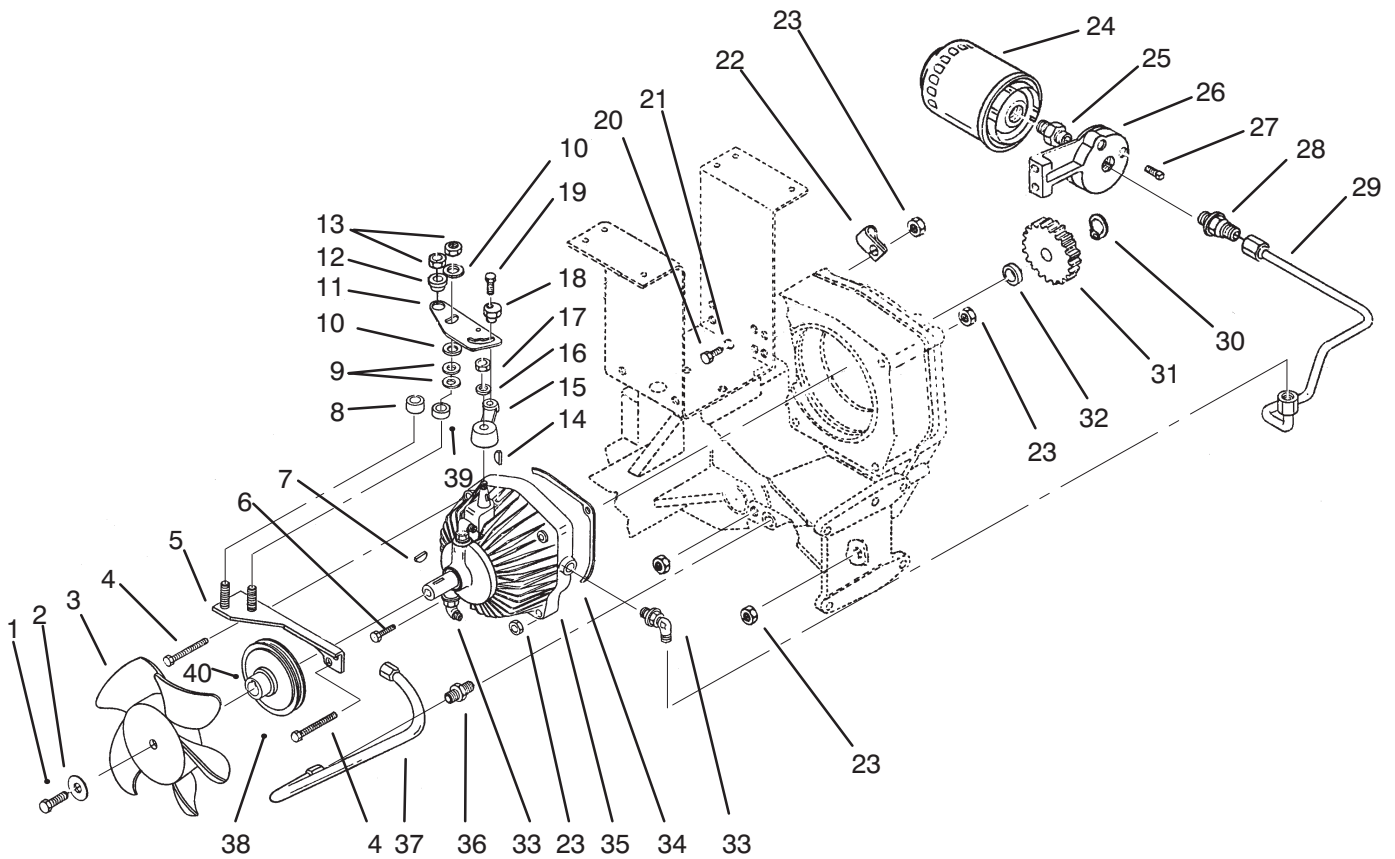

HYDROSTATIC TRANSMISSION

Ref. No.	Part No.	Description	No. Used
1	9080026	Bolt	1
2	103995	Washer – Special	1
3	108393	Fan	1
4	323-25	Screw – Cap Hex. Hd.	2
5	108329	Assembly – Plate, Control	1
6	9080406	Screw – Cap Hex. Hd.	1
7	937089	Key – Hi-Pro	1
8	108326	Spacer – Pivot, Long	1
9	100365	Washer – Spring, Disc	2
10	100305	Washer – Friction	2
11	108333	Plate – Control, Speed	1
12	100309	Bushing – Pivot, Cam	1
13	108881	Nut	2
14	3257-24	Key – Woodruff	1
15	108325	Arm – Control, Speed	1
16	3256-26	Washer – Flat	1
17	3296-45	Nut – Lock	1
18	106661	Cam – Eccentric	1
19	9080196	Screw – Cap Hex. Hd.	1
20	322-3	Screw – Cap Hex. Hd.	2
21	3253-4	Washer – Lock	2

Ref. No.	Part No.	Description	No. Used
22	8830	"J"Clip	1
23	3296-39	Nut – Lock	4
24	79-5270	Filter – Oil	1
25	5991	Fitting – Filter	1
26	108323	Base – Filter	1
27	281-10	Plug – Pipe	3
28	102628	Fitting – Hyd., Straight (Incl. "O"Ring)	1
*	973370	"O"Ring	1
29	79-5020	Tube – Filter to Pump	1
30	32120-64	Ring – Retaining	1
31	109751	Gear – 20 Teeth	1
32	108366	Spacer – Drive, Gear	1
33	108365	Fitting – Hydraulic 90°	2
34	108319	Gasket – Pump	1
35	108368	Assembly – Pump & Motor	1
36	108364	Fitting – Hyd., Straight	1
37	111217	Tube – Suction	1
38	108316	Pulley – Transmission Drive	1
39	108327	Spacer – Pivot, Short	1
*40	3242-2	Screw – Set	2

* Not Illustrated