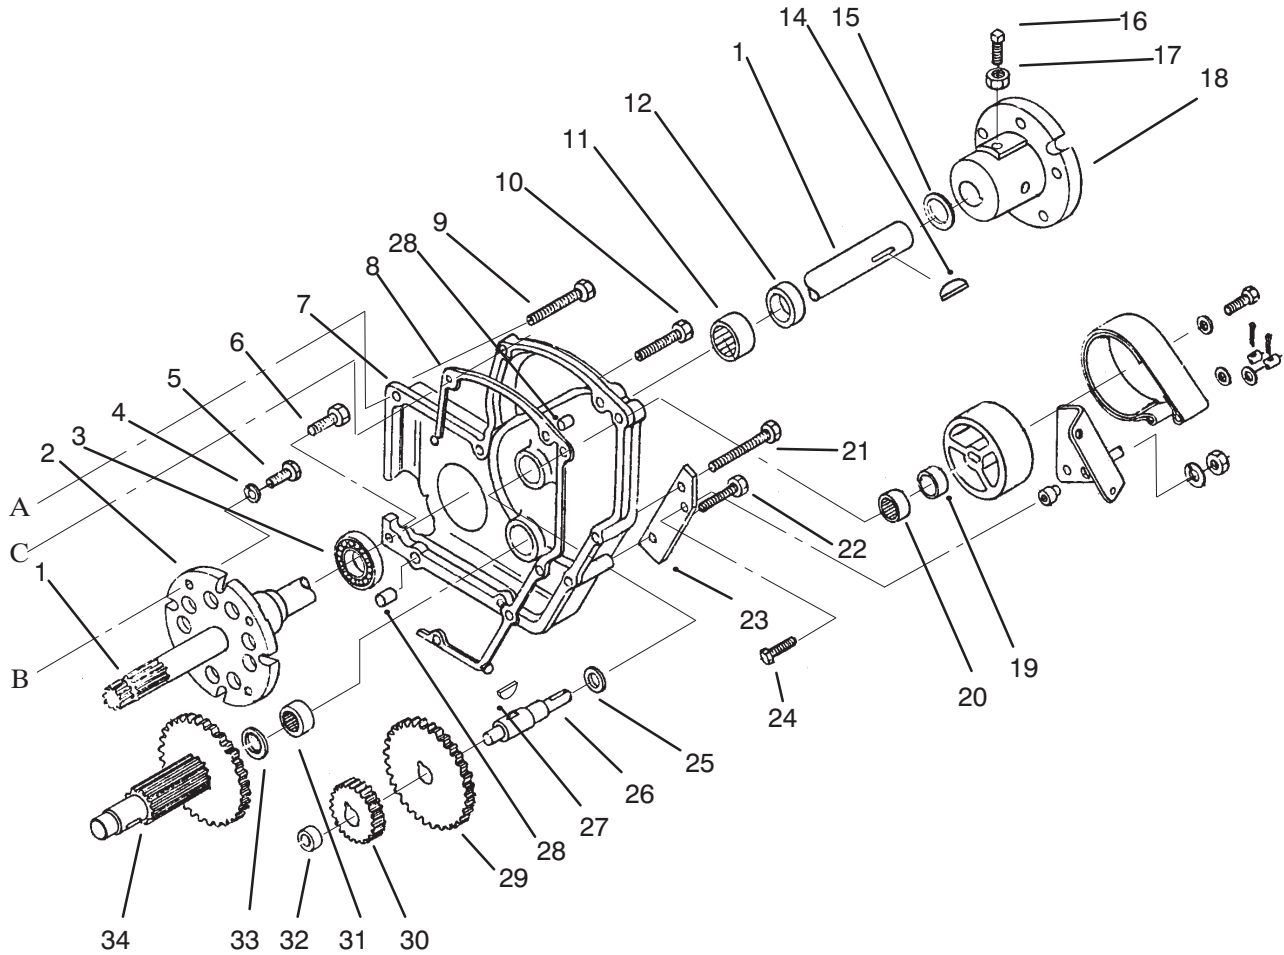

TRANSAXLE ASSEMBLY (Continued)

Ref. No.	Part No.	Description	No. Used
1	108361	Axle – Rear, LH Short 10–1/8 in./26 cm	1
2	111196	Cap – Differential End	1
3	111199	Bearing – Ball	1
4	107374	Washer – Special	4
5	911423	Bolt	4
6	9080356	Bolt	1
7	111201	Case – Transaxle, LH	1
8	108312	Gasket – Case	1
9	323-15	Bolt	2
10	9080406	Bolt	1
11	9416	Bearing – Needle	1
12	6449	Axle – Seal	1
14	937108	Key – Woodruff	1
15	106826	Washer – Thrust	1
16	3243-5	Screw – Set	2
17	3218-3	Nut	2

Ref. No.	Part No.	Description	No. Used
18	105763	Hub – Rear	1
19	108357	Seal – Oil	1
20	1538	Bearing – Needle	1
21	323-26	Screw – Hex. Hd.	1
22	323-25	Screw – Hex. Hd.	3
23	109367	Bracket – Brake	1
24	323-9	Screw – Hex. Hd.	1
25	7956	Washer – Thrust	1
26	109370	Shaft	1
27	937099	Key – Woodruff	1
28	108363	Pin – Dowel	2
29	109752	Gear 46 Tooth	1
30	109742	Gear 20 Tooth	1
31	1532	Bearing – Needle	2
32	1518	Bearing – Needle	1
33	9547	Washer – Thrust	1
34	109703	Gear	1