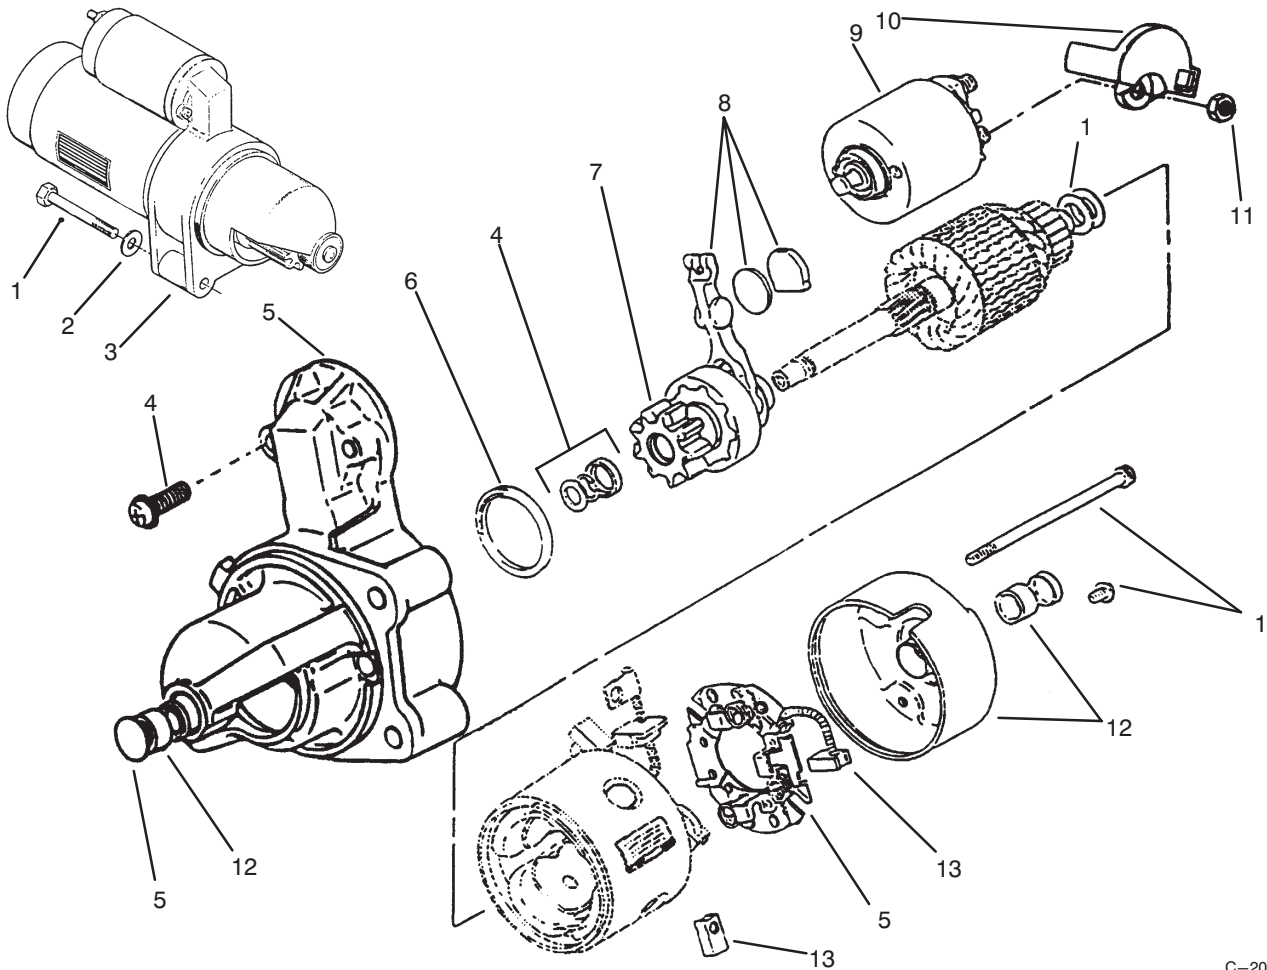

C-2073

STARTER

Ref. No.	Part No.	Description	No. Used
1	79-6580	Screw - Cap Hex. Hd.	2
2	57-9770	Washer - Flat	2
3	71-6040	Starter - Solenoid Shift, (Code 33AT)	1
4	62-2760	Kit - Hardware, Starter (Includes (2) Solenoid Mtg Screws, 2 Thru Bolts, Armature Shims, Pinion Collar, & Retaining Ring)	1
5	NN10929	Kit - Mounting Bracket (Incl. Ref. #13)	1
6	NN10886	Seal - Dust	1
7	72-3940	Assembly - Clutch, Starter (Includes Pinion Gear)	1

Ref. No.	Part No.	Description	No. Used
8	62-2770	Kit - Shift Lever, Starter (Includes Lever, Wear Plate & Rubber Plug)	1
9	72-3930	Kit - Solenoid, Starter (Includes Solenoid & Spring Plunger)	1
10	NN10930	Cap - Starter, Solenoid	1
11	82-1350	Nut	1
12	62-2760	Kit - Bushing, Starter (Incl. Rear Cap with Bushing & Front Bushing)	1
13	62-2740	Kit - Brush, Starter (Includes (2) Negative & (1) Positive Brushes)	1