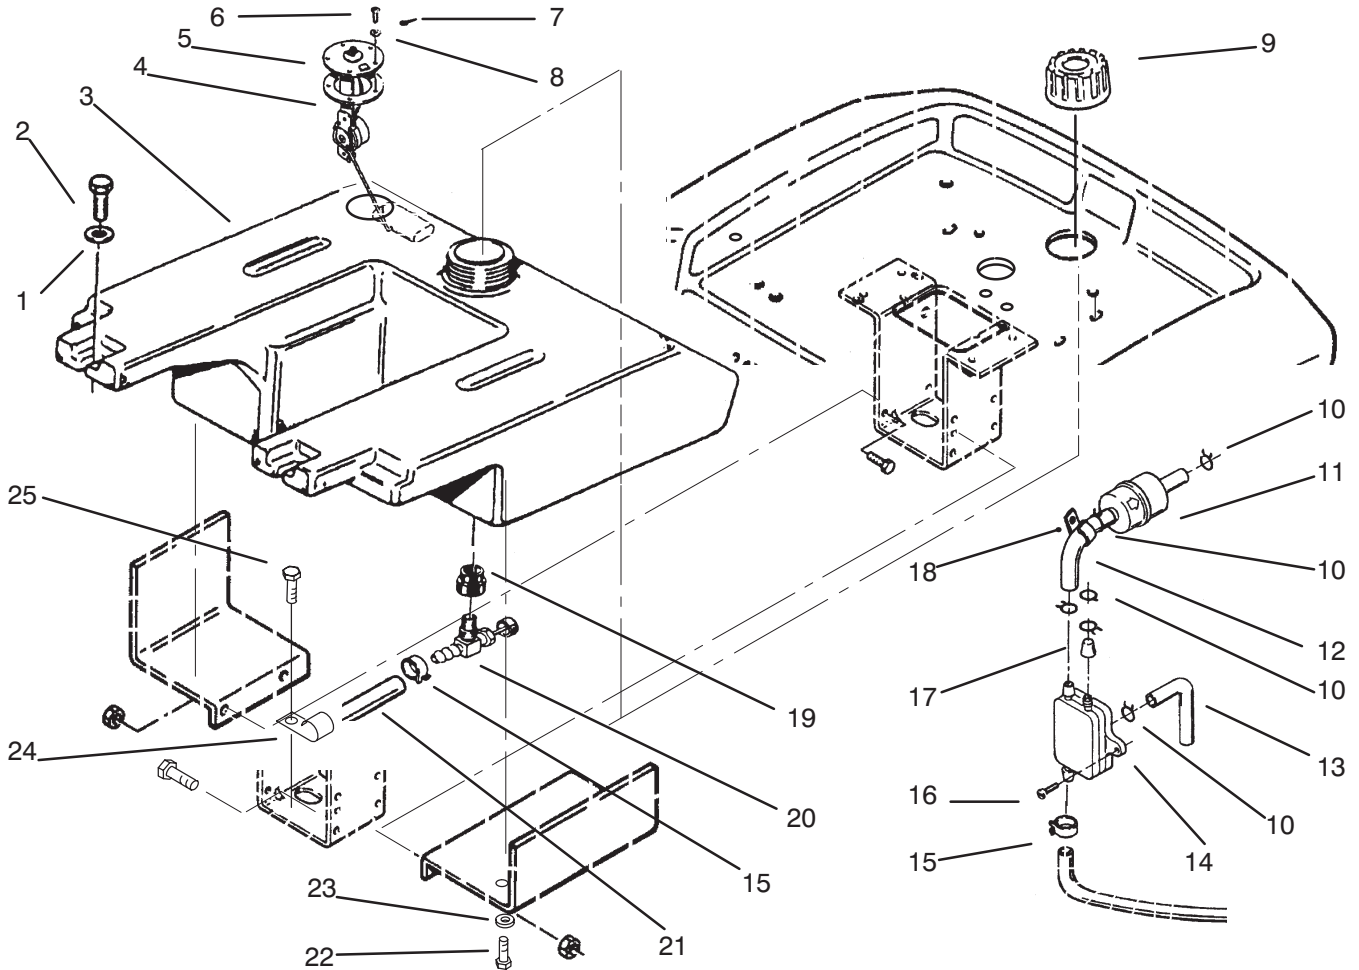

FUEL TANK AND FUEL PUMP

Ref. No.	Part No.	Description	No. Used
1	3256-4	Washer	2
2	926794	Bolt	2
3	114012	Tank - Fuel (Incl. Ref.# 19 & 20)	1
4	113372	Gasket	1
5	113358	Sender - Fuel Level	1
6	910807	Screw	5
7	79-3180	Terminal - Ground	1
8	3253-17	Washer - Lock	5
9	55-3570	Cap - Fuel	1
10	82-1080	Clamp - Hose	6
11	NN10506	Filter - Fuel	1
12	NN10790	Line - Fuel 12"	1

Ref. No.	Part No.	Description	No. Used
13	NN10302	Line - Fuel 7"	
14	NN10212	Pump - Fuel	1
15	108898	Clamp - Corbin	2
16	59-1050	Screw - ST Pan Hd	2
17	NN10211	Cap - Fuel Fitting	1
18	105490	Clamp	1
19	104047	Bushing - Rubber	1
20	104048	Valve - Fuel Shut-Off	1
21	110521	Line - Fuel 53"	1
22	322-2	Bolt	3
23	3253-4	Washer - Lock	2
24	NN10348	Clip - Wire	1
25	3235-22	Screw - Hex. Hd., Nylon	1