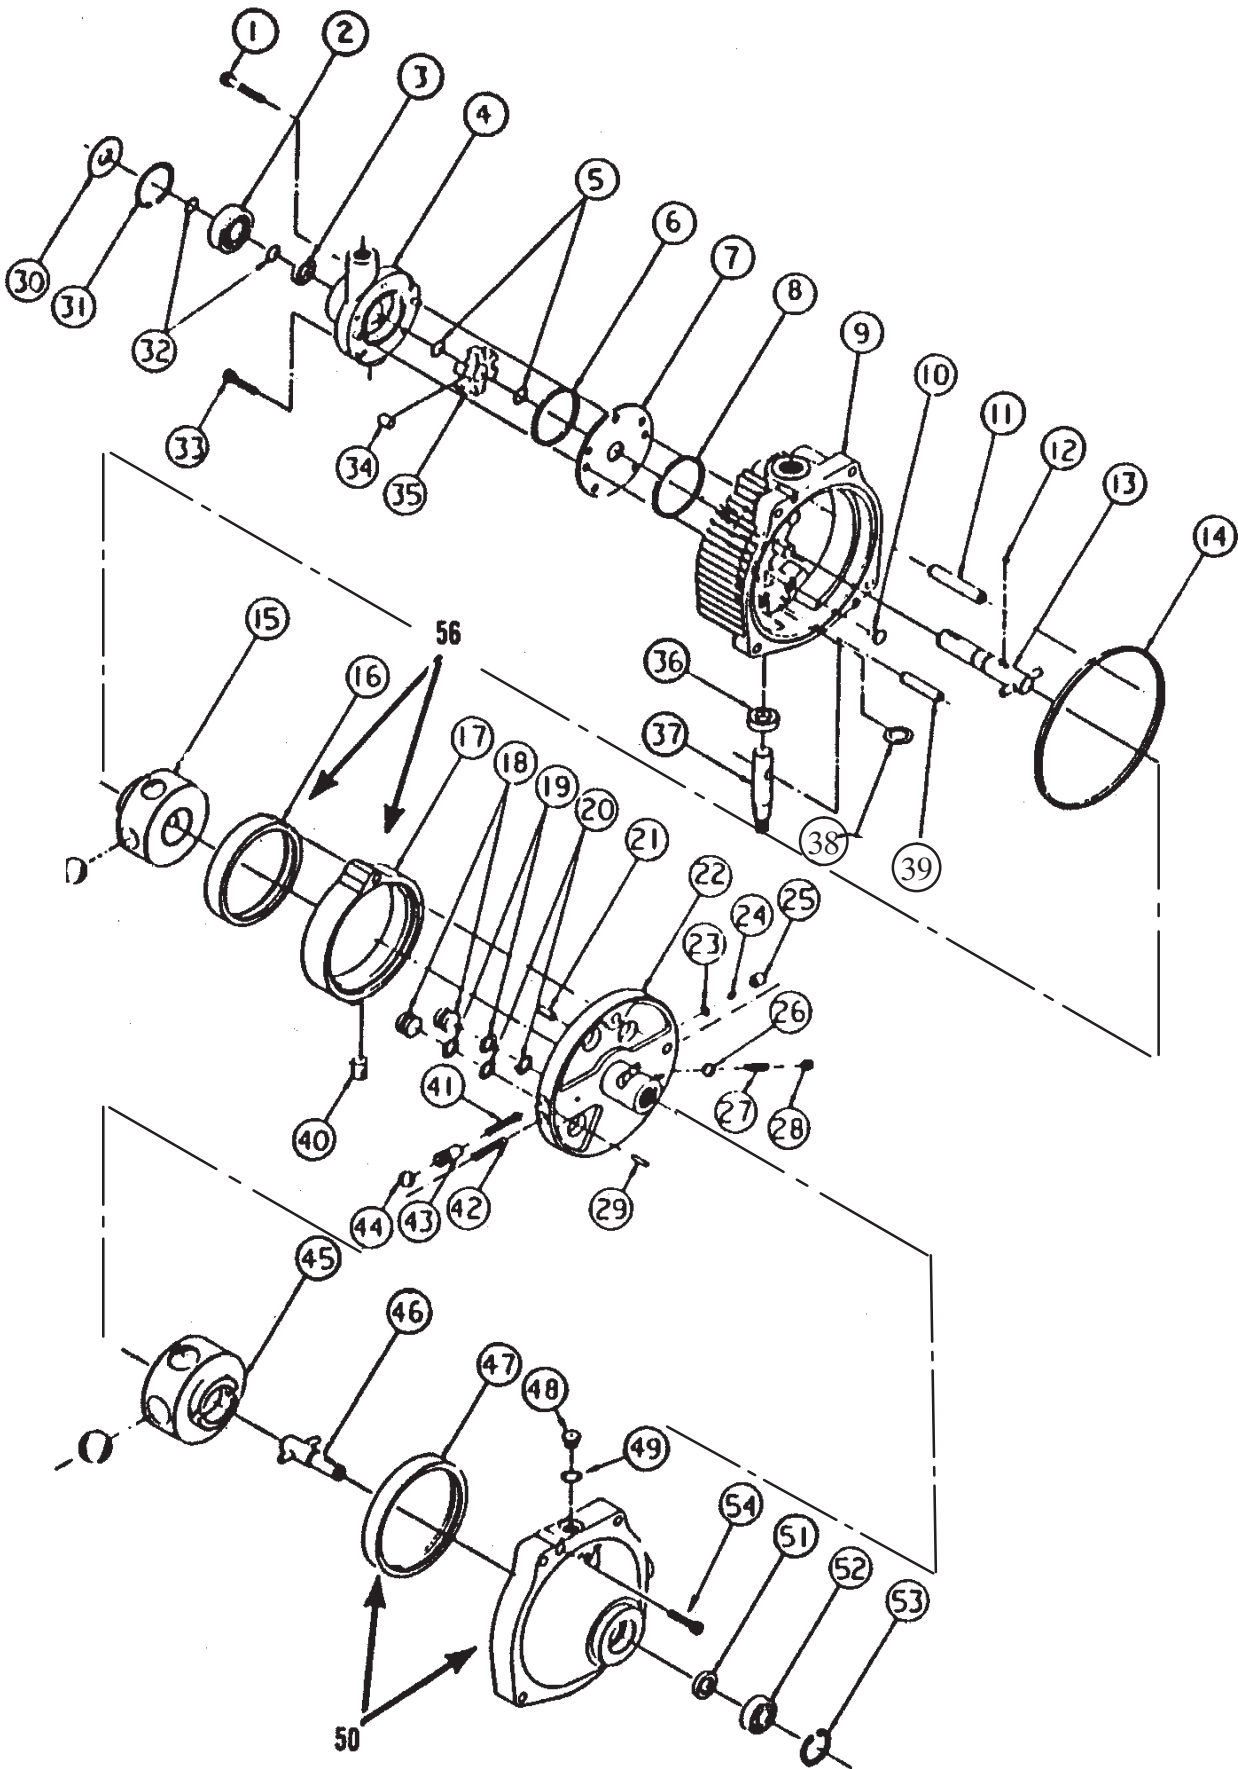

HYDRAULIC PUMP AND MOTOR

HYDRAULIC PUMP AND MOTOR

Ref. No.	Part No.	Description	No. Used
1	112635	Screw	1
2	112636	Bearing – Input	1
3	112604	Seal	2
4	112637	Housing – Pump Assembly (Incl. Ref.# 2)	1
5	112654	Ring – Retaining	2
6	112638	Ring – Seal	1
7	112639	Plate	1
8	112640	Ring – Seal	1
9	112641	Cover Assembly (Incl. Ref. #3, 6, 8,10, 11, 19, 20, 36–39, & 51)	1
10	112595	Button	2
11		Pin – Pivot	1
12	112642	Pin	1
13	112643	Shaft – Input	1
14	112644	Ring – Seal	1
15	112645	Rotor – Pump	1
16	113136	Race – Pump	1
17		Ring –Cam	1
18	113041	Piston	2
19		Ring – Back Up	2
20		"O"Ring	2
21	112608	Pin – Coil	1
22	112646	Pintle Assembly (Inc. Ref. #21, 23–29 &41–44)	1
23	112611	Ring – Retaining	2
24	112610	Ball	2
25	112647	Body – Check Valve	2
26	112648	Ball	1
27	112649	Spring – Relief Valve	1
28	112650	Plug – Relief Valve	1

Ref. No.	Part No.	Description	No. Used
29	112651	Pin	1
30	112652	Shield	1
31	112653	Ring – Retaining	1
32	112654	Ring – Retaining	2
33	112616	Screw	4
34	112656	Roller	6
35	112657	Carrier	1
36	112658	Seal	1
37	112659	Kit – Control Shaft	1
38		Washer	1
39		Dowel	1
40	112660	Insert – Cam Ring	1
41	112661	Spring – Acc. Valve	1
42	112661	Spring – Acc. Valve	1
43	112662	Body – Acc. Valve	2
44	112663	Ball	2
45	112664	Rotor – Motor	1
46	112665	Shaft – Output	1
47	113137	Race – Motor	1
48	112613	Plug – "O"Ring (incl. Ref. #49)	1
49	112614	"O"Ring	1
50	112669	Body Assembly (Incl. Ref. #51, 53 & 54)	1
51		Seal	1
52	112666	Bearing – Output	1
53	112600	Ring – Retaining	2
54	112616	Screw	2
55	112667	Kit – Seal, Overhaul (Incl. Ref.# 3, 6, 8, 14, 19, 20, 36, 49 & 51)	1
56	112668	Ring – Cam	1