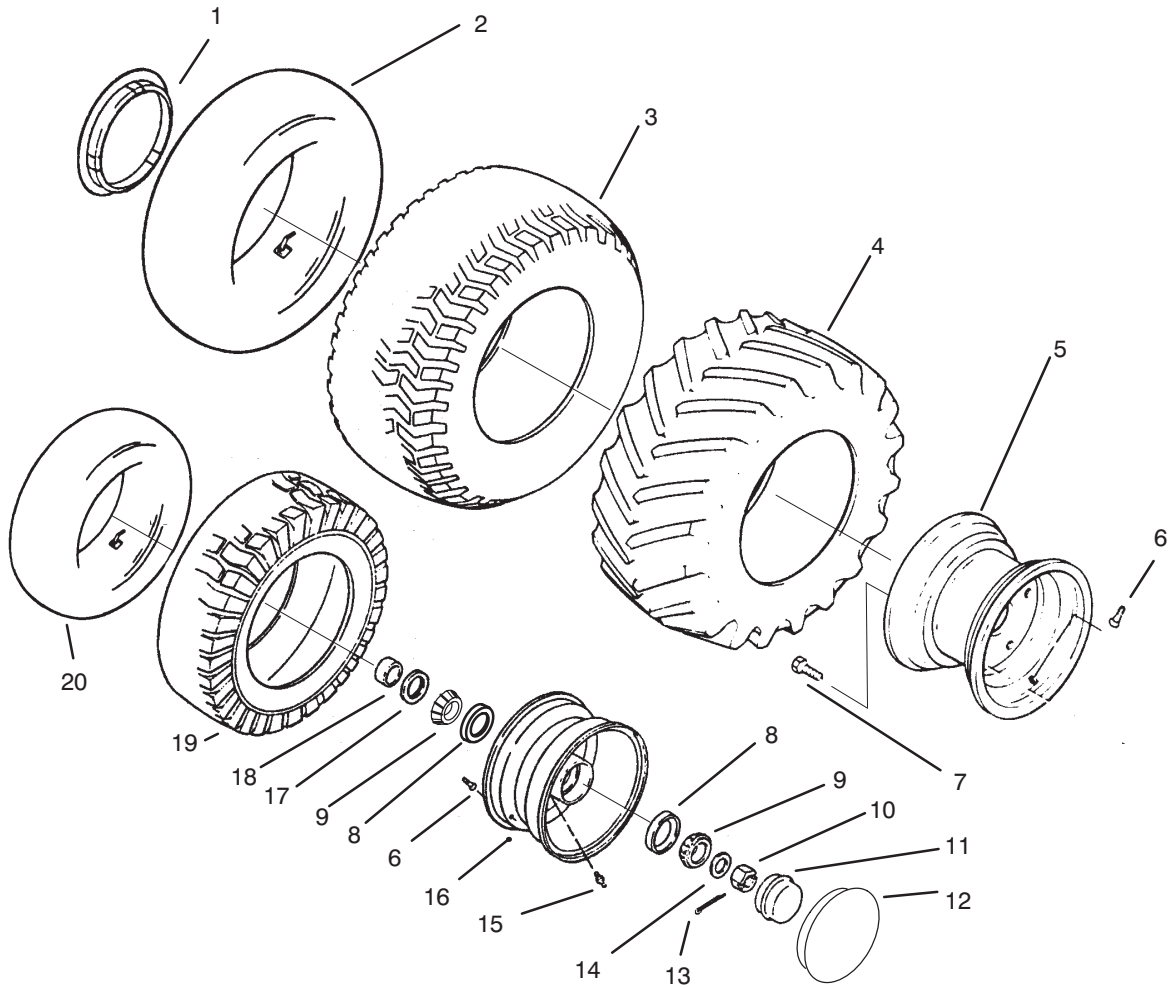

WHEELS AND TIRES

Ref. No.	Part No.	Description	No. Used
1	114428	Logo – Hub Cap 12"	2
2	109546	Tube – Rear (Optional)	2
*	100291	Tube – Rear Cleat (Optional)	2
3	116867	Tire – Turf Trac, Front 16 x 7.50-8	2
4	7607	Tire – Cleat, Rear (Optional)	2
5	110680	Wheel – Rear	2
*	110677	Wheel – Rear Cleat (Optional)	2
6	5108	Stem – Valve	4
7	83-2720	Bolt – Lug	10
8	112821	Cup – Bearing	2
9	112823	Bearing	2
10	32136-5	Nut – Slotted	2

Ref. No.	Part No.	Description	No. Used
11	112825	Cap – Dust	2
12	114427	Logo – Hub Cap 8"	2
13	3272-12	Pin – Cotter	2
14	9202254	Washer	2
15	109500	Fitting – Grease	2
16	117287	Wheel – Front (Includes Item 15 & Qty. 2 of Item 8)	2
17	112822	Seal	2
18	112824	Spacer	2
19	116971	Tire – Turf Trac, Rear 23 x 10.5-12	2
20	100079	Tube – Front (Optional)	2

*Not Illustrated