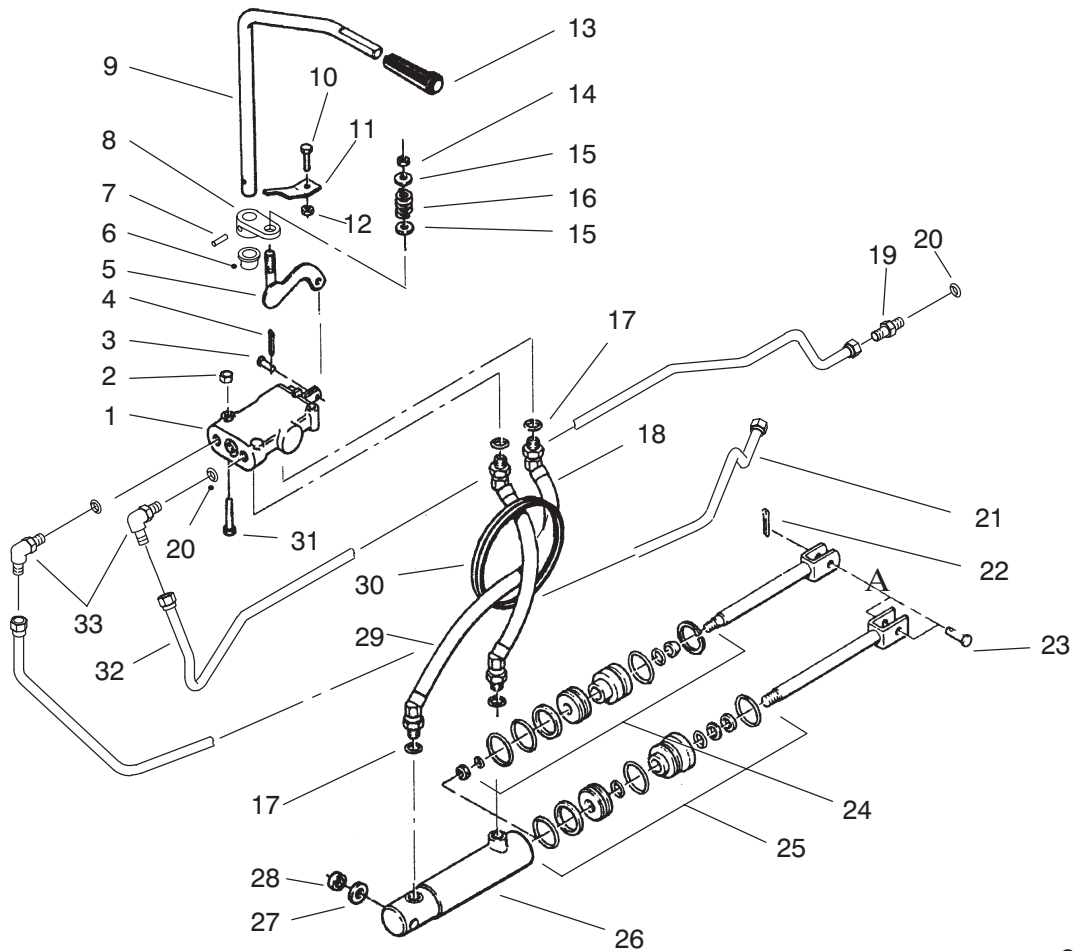

C-2051

HYDRAULIC CONTROL SYSTEM

Ref. No.	Part No.	Description	No. Used
1	114000	Valve – Hydraulic (Incl. Ref.#3-4)	1
2	3296-42	Nut	2
3	9321204	Pin – Clevis	1
4	3272-1	Pin – Cotter	2
5	78-5640	Bar – Lift	1
6	5983	Bushing	1
7	933198	Pin – Spirol	1
8	116302	Arm – Control	1
9	117328	Rod – Lift Control	1
10	321-4	Screw	1
11	116305	Bracket – Control Rod	1
12	3296-42	Nut	1
13	116634	Knob – Hydraulic Lift	1
14	3296-29	Nut	1
15	3256-23	Washer – Flat	2
16	104841	Spring	1
17	973310	”O”Ring	4
18	110125	Hose – Valve To Cylinder	1
19	102628	Fitting – Straight Adapter (Incl. Ref. #20)	1

Ref. No.	Part No.	Description	No. Used
20	973370	”O”Ring	4
21	86-9280	Tube – Hydraulic (Pressure)	1
22	3272-11	Pin – Cotter	1
23	9329974	Pin – Clevis	1
24	101699	Kit – Service, Cylinder Repair	1
25	109088	Kit – Service, Cylinder Repair	1
26	119340	Cylinder – Hydraulic (Incl. Ref.#24-25)	1
27	9202324	Washer	1
28	101757	Spacer	1
29	110124	Hose – Valve To Cylinder	1
30	106267	Grommet – Rubber	1
31	321-11	Bolt	2
32	86-9290	Tube – Hydraulic (Return)	1
33	108365	Fitting – 90° (Incl. Ref. #20)	2
*	109081	Kit – Service, Valve Repair	1
*	100571	Tie – Cable	1

*Not Illustrated

Note : In Illustration Center lines A Continue on next page