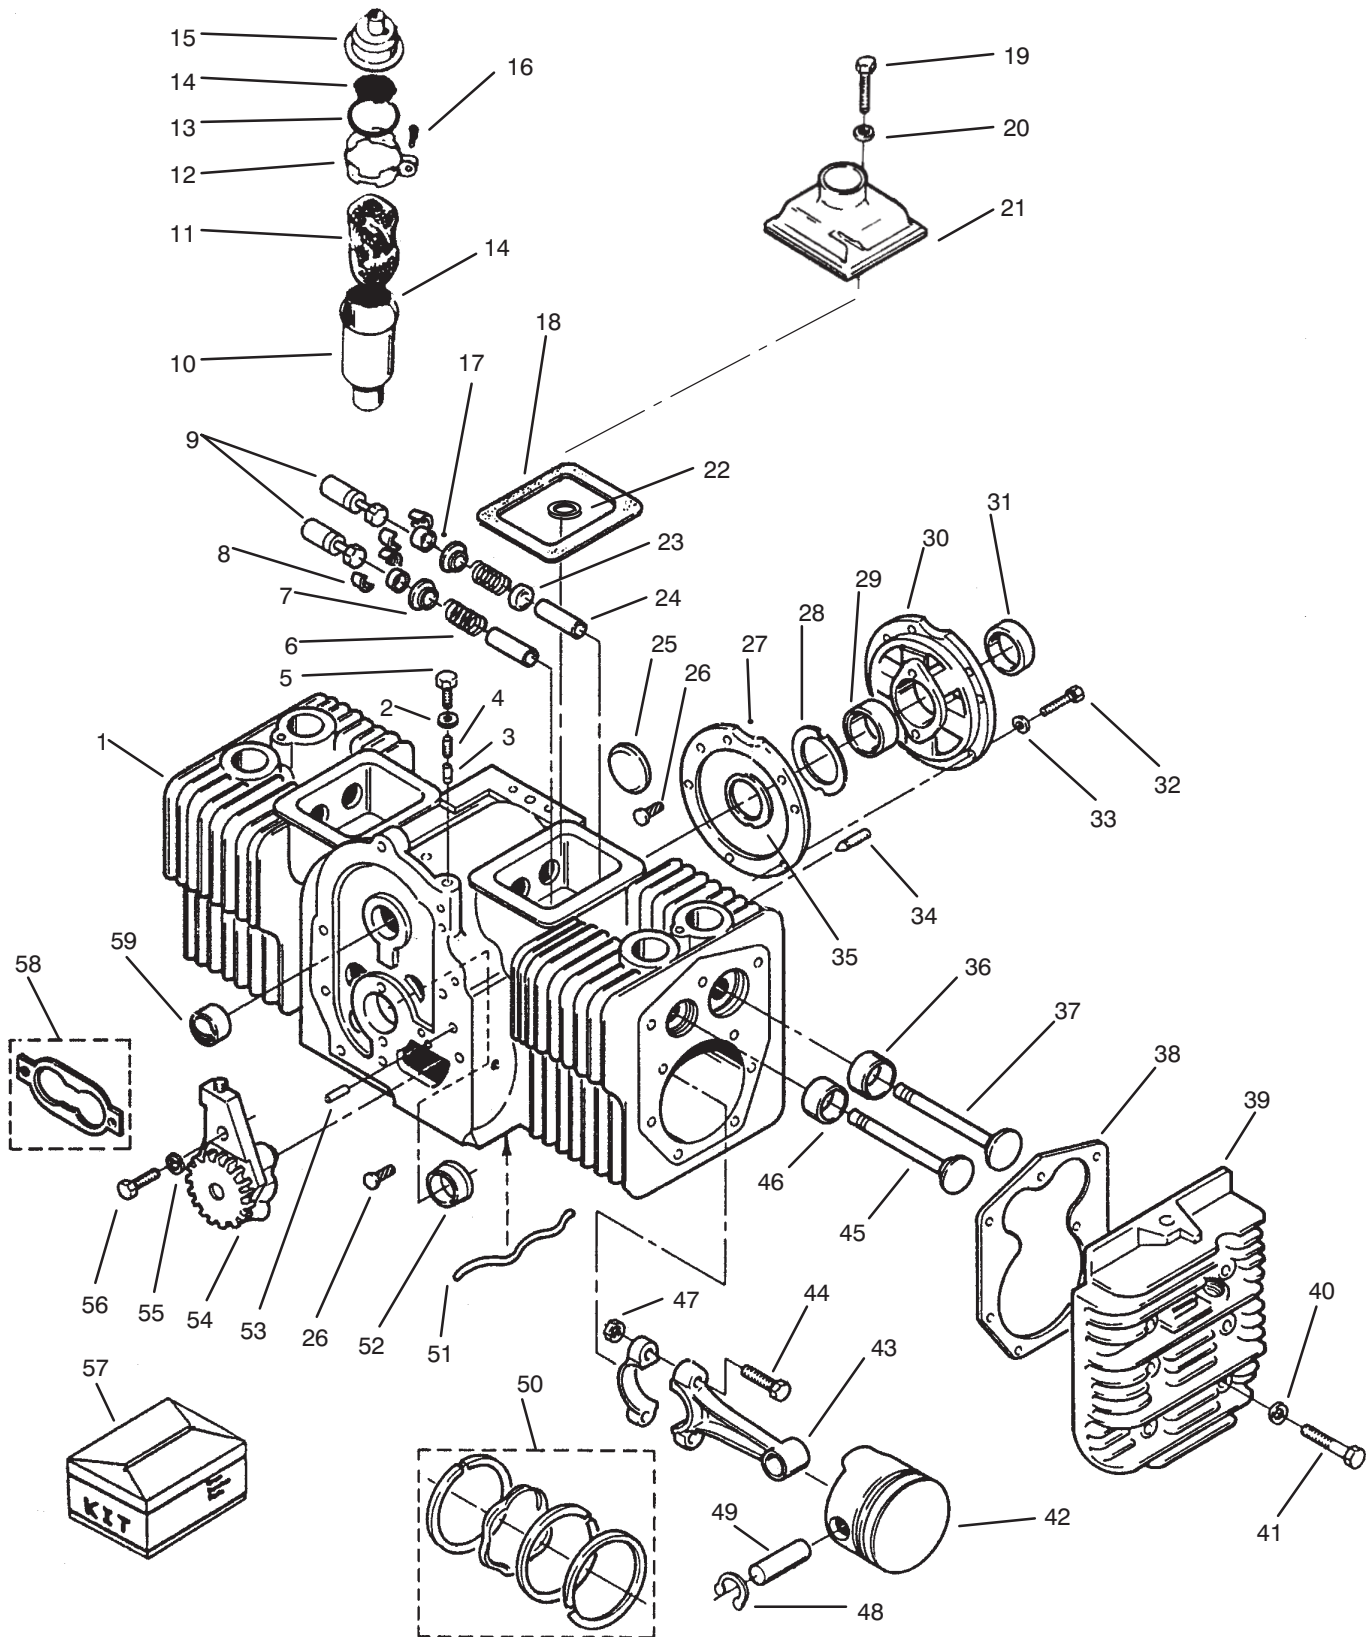

ENGINE CYLINDER BLOCK

ENGINE CYLINDER BLOCK

Ref. No.	Part No.	Description	No. Used	Ref. No.	Part No.	Description	No. Used
1	92-0900	Block - Cylinder (Short)	1	39	79-6280	Head - Cylinder	2
2	57-9760	Washer - Flat, Copper	1	39	59-0180	Side - Right	1
3	57-8470	Plunger - Bypass Valve	1	39	NN10079	Side - Left	1
4	59-0280	Spring - Bypass Valve	1	40	57-9770	Washer - Flat	18
5	59-0910	Screw - Cap Hex Hd.	1	41	59-0900	Screw - Cap Hex Hd	18
6	NN10077	Spring - Valve	4	42		Piston (Incl. Ref. #48-49)	
7	NN10078	Washer - Valve Spring	4	42	82-1800	Standard	2
8	NN10082	Lock - Valve Spring	8	42	92-0902	.010" Oversize	2
9		Tappet - Valve		42	92-0903	.020" Oversize	2
9	57-8450	Standard	4	42	92-0904	.030" Oversize	2
9	59-0260	.002" Oversize	4	43		Rod - Connecting	
10	82-0540	Tube - Breather	1			(Incl. Ref. #44 & 47)	
11	57-8580	Baffle - Breather Tube	1	43	NN10125	Standard	2
12	82-0530	Clamp - Tube, Breather	1	43	NN10126	.010" Undersize	2
13	82-0570	"O" Ring - Cap, Breather	1	43	NN10127	.020" Undersize	2
14	82-0560	Screen - Tube, Breather	2	43	NN10128	.030" Undersize	2
15	82-0550	Cap & Valve - Breather	1	44	57-8410	Bolt - Connecting Rod	4
16	82-1480	Screw - Tapping Round Hd.	1	45	71-5780	Valve - Exhaust	2
17	71-5830	Cap - Valve	4	46		Insert - Valve Seat, Exhaust	
18	57-8280	Gasket - Valve Cover	2	46	59-0100	Standard	2
19	NN10370	Screw - Cap Hex Hd.	2	46	59-0110	.002" Oversize	2
20	57-9740	Washer - Flat, Copper	2	46	59-0120	.005" Oversize	2
21	NN10821	Cover - Valve	1	46	59-0130	.010" Oversize	2
22	59-0820	Washer - Flat	1	46	59-0140	.025" Oversize	2
23	71-6180	Seal - Intake Valve	2	47	57-9790	Nut	4
24	NN10479	Guide - Valve, Exhaust	2	48	57-9720	Ring - Retaining	4
24	NN10478	Guide - Valve, Intake	2	49	NN10100	Pin - Piston	2
25	57-9690	Plug - Welch, Camshaft	1	50		Kit - Ring, Piston	
26	59-0730	Pin - Drive, Bearing Stop	4	50	92-0905	Standard	2
27	57-8010	Gasket - Bearing Plate	1	50	92-0906	.005" Oversize	2
28	57-8170	Shim - Crankshaft .005"	A/R	50	92-0907	.010" Oversize	2
29		Bearing - Crankshaft, Rear		50	92-0908	.020" Oversize	2
29	57-8050	Standard	1	50	92-0909	.030" Oversize	2
29	59-0020	.002" Undersize	1	51	59-0290	Tube - Oil, Cylinder Block	1
29	57-8060	.010" Undersize	1	52		Bearing - Crankshaft, Front,	
29	59-0030	.020" Undersize	1			Flanged	
29	59-0040	.030" Undersize	1	52	57-8020	Standard	1
30	82-0020	Plate - Bearing, Rear	1	52	57-9360	.002" Undersize	1
31	57-9590	Seal - Oil, Crankshaft Rear	1	52	57-8030	.010" Undersize	1
32	59-0880	Screw - Cap Flanged Hd.	5	52	57-9800	.020" Undersize	1
33	3253-5	Washer	5	52	59-0010	.030" Undersize	1
33	82-1310	Washer - Lock	5	53	59-0750	Pin - Alignment, Gear Cover	2
34	3247-4	Setscrew - Socket Hd.	2	54	57-8480	Pump - Oil	1
35	57-8160	Washer - Thrust	2	55	82-1340	Washer - Flat	2
36		Insert - Valve Seat, Intake		56	82-1370	Screw - Cap Hex. Hd.	2
36	59-0050	Standard	2	57		Kit - Gasket	
36	59-0080	.010" Oversize	2	57	71-6290	Engine - Complete	1
37	71-5770	Valve - Intake	2	57	57-9370	Valve Grind/Carbon Remova	1
38	57-8330	Gasket - Cylinder Head	2	58	57-8460	Gasket Kit - Oil Pump	1
				59	57-8000	Bearing - Camshaft	2