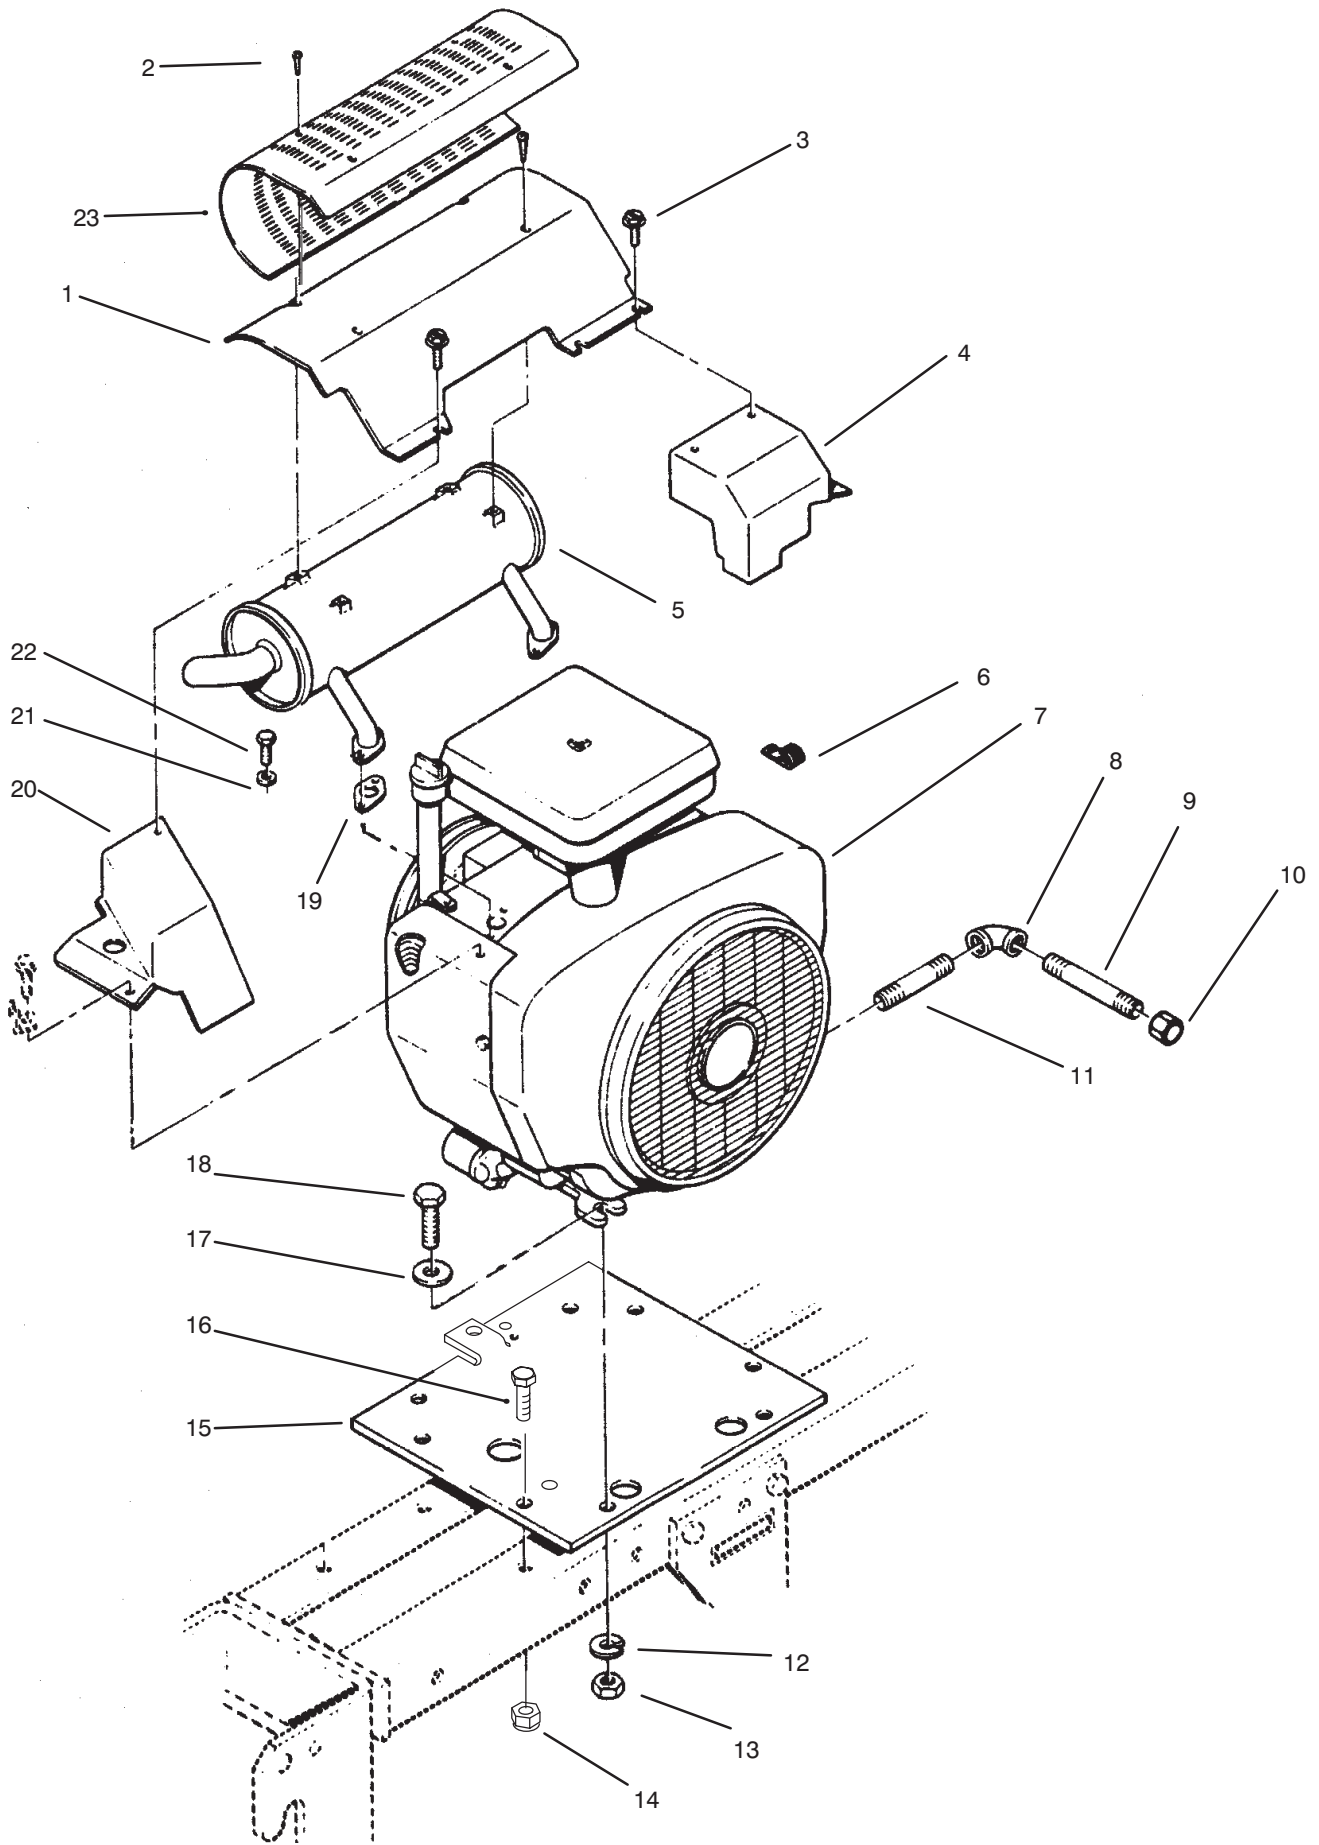

ENGINE AND EXHAUST

ENGINE AND EXHAUST

Ref. No.	Part No.	Description	No. Used
1	114217	Deflector – Air	1
2	114888	Screw	6
3	12-3270	Screw – Hex. Hd.	3
4	114216	Cover – Exhaust, Rear	1
5	116471	Muffler	1
6	8830	Clip	1
7	79-5220	Engine – 20HP	1
8	114764	Elbow 90°	1
9	114763	Pipe	1
10	288-4	Cap	1
11	114636	Nipple	1
12	3253-21	Washer – Lock	4

Ref. No.	Part No.	Description	No. Used
13	3217-7	Nut	4
14	3296-39	Nut	4
15	116609	Plate – Engine	1
16	323-7	Screw – Cap Hex. Hd.	4
17	3256-24	Washer – Flat	4
18	323-8	Screw – Cap Hex. Hd.	4
19	57-9210	Gasket – Exhaust	2
20	114215	Cover – Exhaust, Front	1
21	3253-4	Washer – Lock	4
22	322-3	Screw – Cap Hex. Hd.	4
23	115783	Shield – Muffler	1