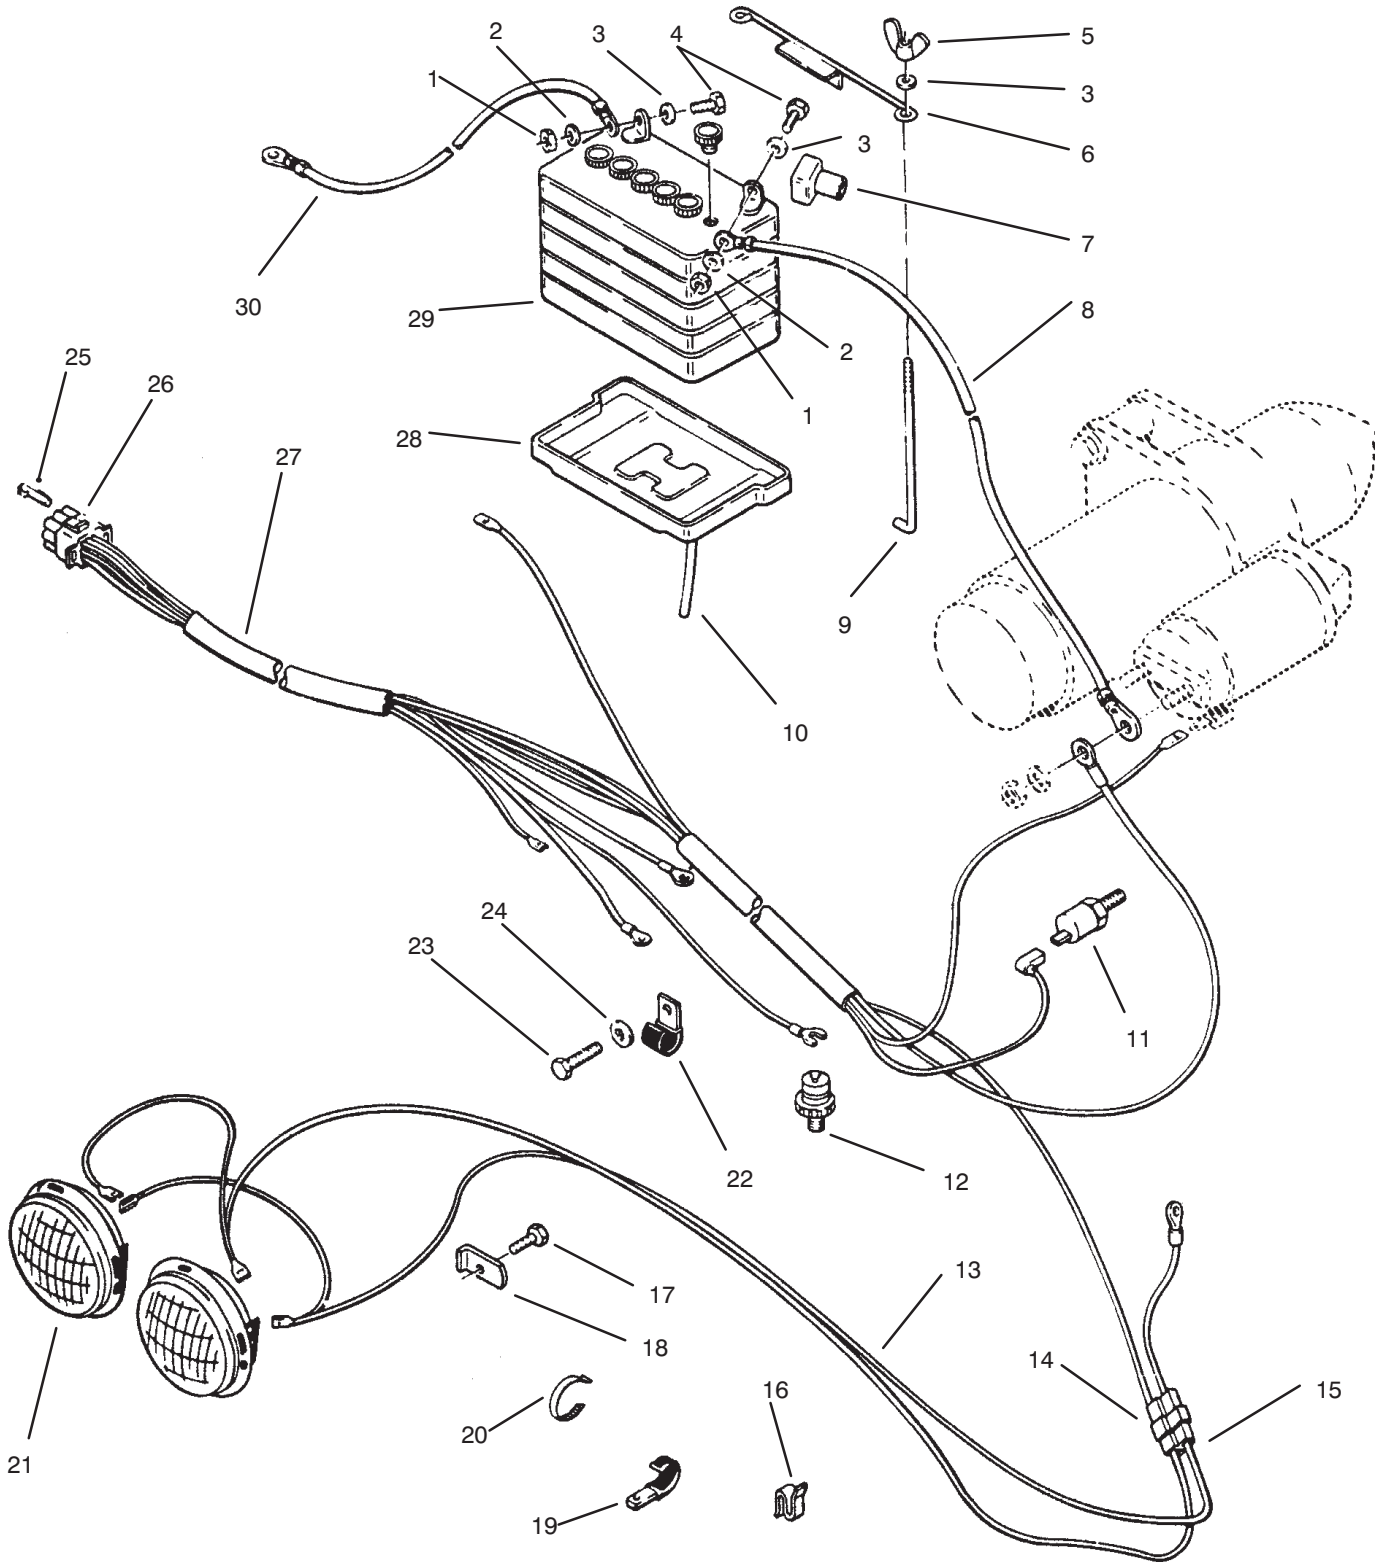

BATTERY & HEADLIGHTS ASSEMBLY

BATTERY & HEADLIGHTS ASSEMBLY

Ref. No.	Part No.	Description	No. Used	Ref. No.	Part No.	Description	No. Used
1	3296-42	Nut - Lock	5	17	9266714	Bolt - Hex	2
2	3253-3	Washer - Lock	2	18	109459	Clamp	2
3	3256-22	Washer - Flat	4	19	8830	Clip	1
4	321-4	Screw - Cap Hex. Hd.	2	20	100571	Tie - Cable	A/R
5	32103-22	Nut - Wing	2	21	102881	Headlight	2
6	113010	Rod - Battery Hold Down	1	22	71-6220	Clip	1
7	109553	Cover - Terminal	1	23	82-1540	Screw	1
8	113925	Cable - Battery, Pos.	1	24	NN10425	Washer - Int. Tooth	1
9	113969	Hook - Battery Hold Down	2	25	NN10279	Contact - Socket	1
10	114720	Tube - Drain	1	26	NN10281	Connector - Male	1
11	NN10274	Switch - High Engine Temp	1	27	NN10553	Harness - Engine Wiring	1
12	NN10824	Switch - Low Oil Pressure	1	28	106948	Tray - Battery	1
13	114052	Harness - Headlight	1	29	115877	Battery - 280 CCA	1
14	NN10278	Connector - Male	1	30	114210	Cable - Battery, Ground	1
15	109357	Connector - Female	1	*	3290-378	Tie - Cable	7
16	3023	Clip - Small	1				

*Not Illustrated