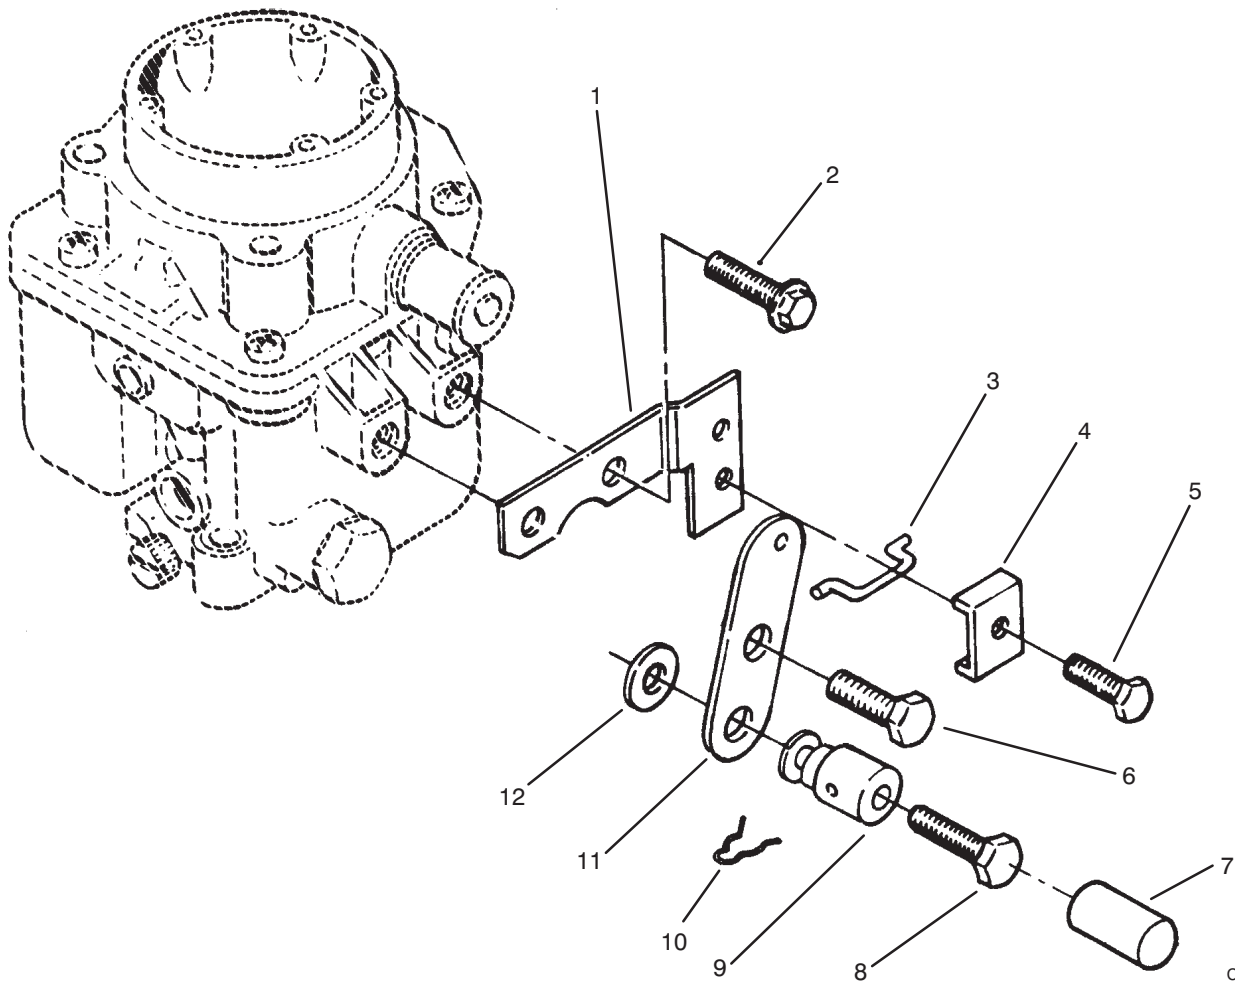

C-2071

CHOKE CONTROL (FRONT PULL)

Ref. No.	Part No.	Description	No. Used
1	59-0470	Bracket - Choke Cable	1
2	72-3880	Screw - Cap Flange Hd.	1
3	57-9180	Link - Choke	1
4	57-9190	Clip - Choke Cable	1
5	72-3900	Screw - Flange Hd.	1
6	92-0916	Screw - Shoulder	1

Ref. No.	Part No.	Description	No. Used
7	NN10830	Plug - Cap	1
8	72-3890	Screw - Machine, Hex. Hd.	1
9	NN10656	Swivel - Choke Lever	1
10	59-0720	Pin - Cotter	1
11	NN10511	Lever - Choke	1
12	59-0850	Washer - Flat	1