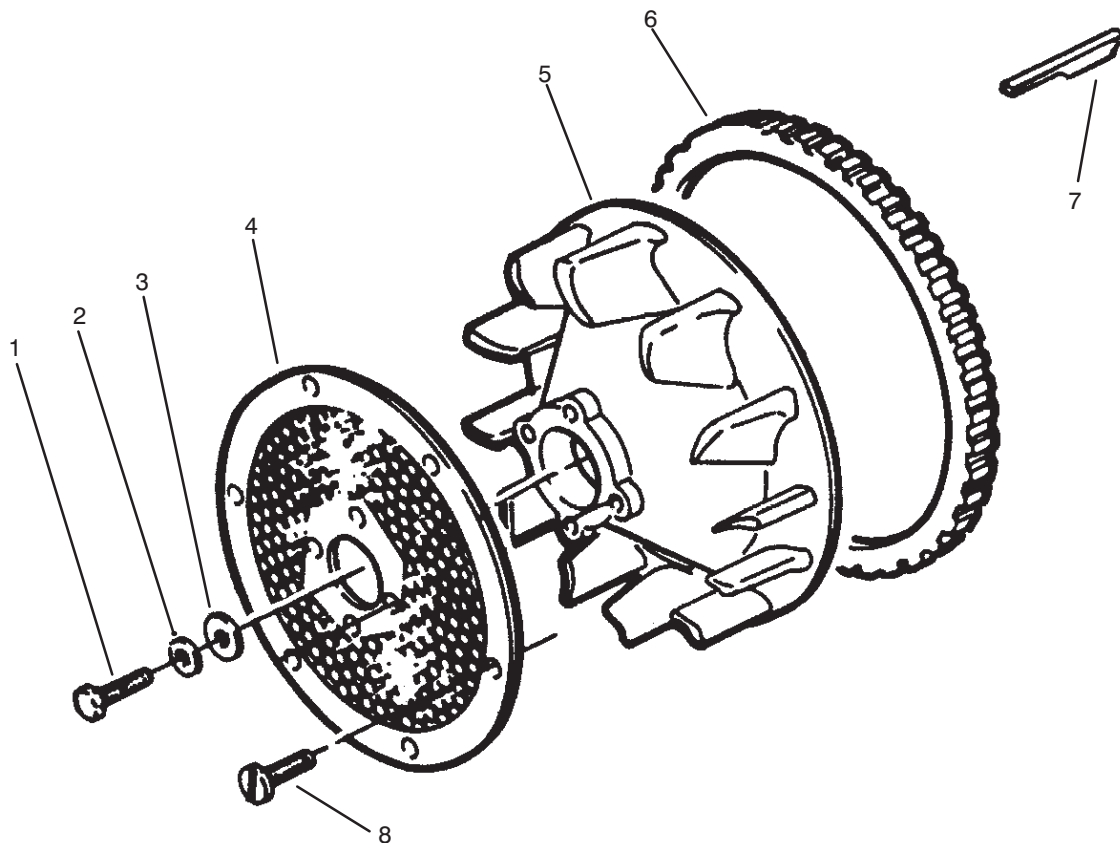

C-2062

BLOWER SCREEN & RING

Ref. No.	Part No.	Description	No. Used
1	57-8150	Screw - Cap Hex Hd.	1
2	82-1320	Washer - Flat	1
3	59-0810	Washer - Flat	1
4	79-6440	Screen - Air Inlet	1
5	71-5920	Flywheel (Incl. Ref. #6)	1

Ref. No.	Part No.	Description	No. Used
6	57-8180	Gear - Ring	1
7	71-6190	Key - Flywheel	1
8	71-6340	Screw	6