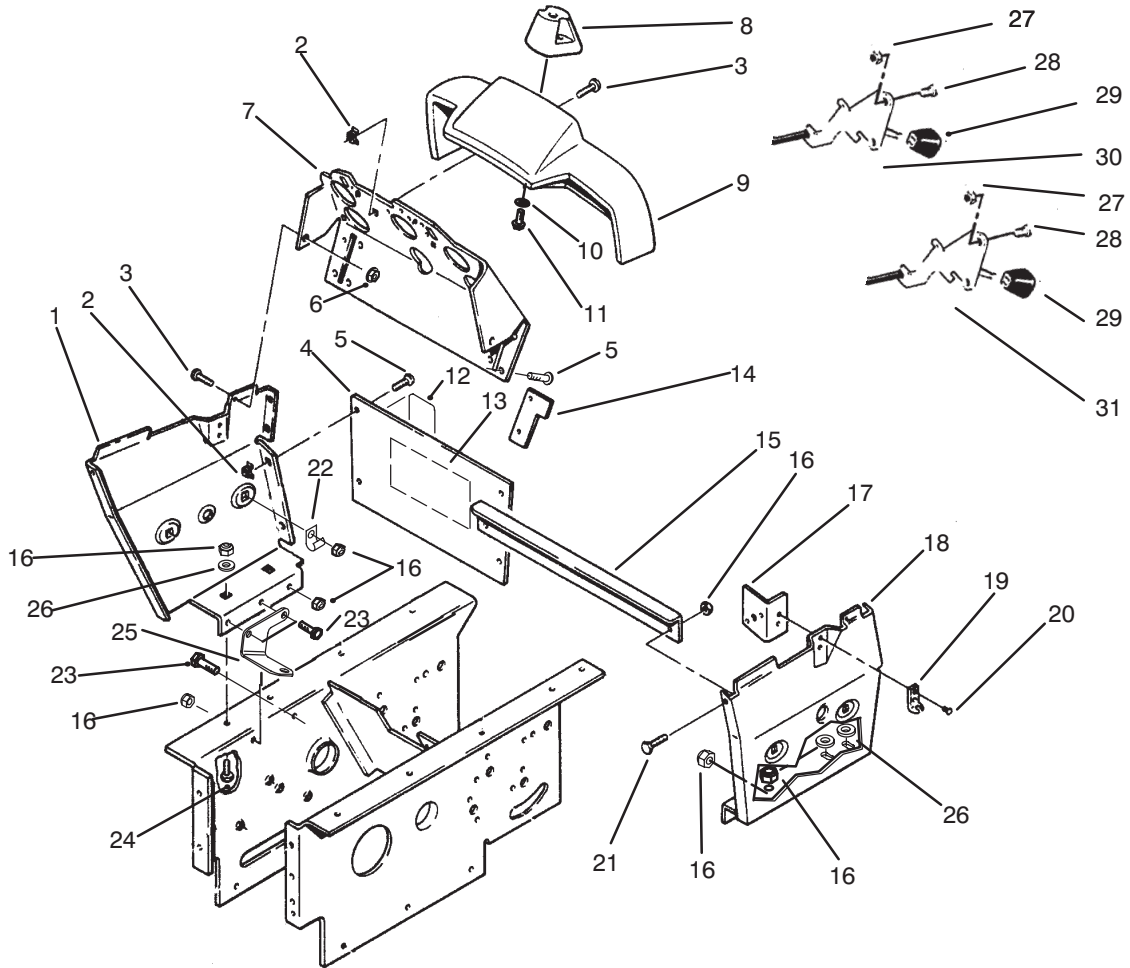

MODEL NO. 73501 4900001 & UP

PARTS
CATALOG

WHEEL HORSE®
520-H GARDEN TRACTOR

C-2042

HOOD ASSEMBLY

Ref. No.	Part No.	Description	No. Used
1	92-9836	Plate - Logo	1
2	92-9826	Decal - Front	1
3	114709	Assembly - Hood	1
5	117432	Rivet - Pop	4
6	117344	Latch - Hood	2
7	116746	Bracket - RH	1
8	5979	Bushing	2
9	105797	Ring - Retaining	2
10	116747	Bracket - LH	1
11	3229-25	Bolt - Carriage	4

*Not Illustrated

C-2043

DASH AND SIDE PANELS ASSEMBLY

Ref. No.	Part No.	Description	No. Used
1	113962	Panel – RH	1
2	32115-5	Nut – Speed	12
3	910839	Screw	6
4	92-7295	Plate – Hoodstand, Rear (Incl. Ref. #13)	1
5	910837	Screw – Black	8
6	32128-33	Nut – Lock, Flange Hd.	2
7	117267	Panel – Dash	1
8	118410	Cover – Steering	1
9	115620	Cover – Console, 5-Gage	1
10	92-0270	Washer	4
11	118780	Screw – Plastite	4
12	111960	Decal – PTO Clutch	1
13	92-9838	Decal – Danger	1
14	114641	Stop – Choke	1
15	113932	Stiffener – Panel	1

C-2044

HOODSTAND ASSEMBLY

Ref. No.	Part No.	Description	No. Used
1	116000	Bolt – Carriage	4
2	108457	Nut – Push On	1
3	321-3	Screw – Cap Hex. Hd.	2
4	117191	Bracket – Holder, Fuse	1
5	3296-29	Nut – Lock	1
6	915740	Nut	2
7	116309	Bracket – Support, Battery	1
8	92-7293	Plate – Hoodstand, Top (Incl. Ref. #10)	1
9	910837	Screw – Black	3