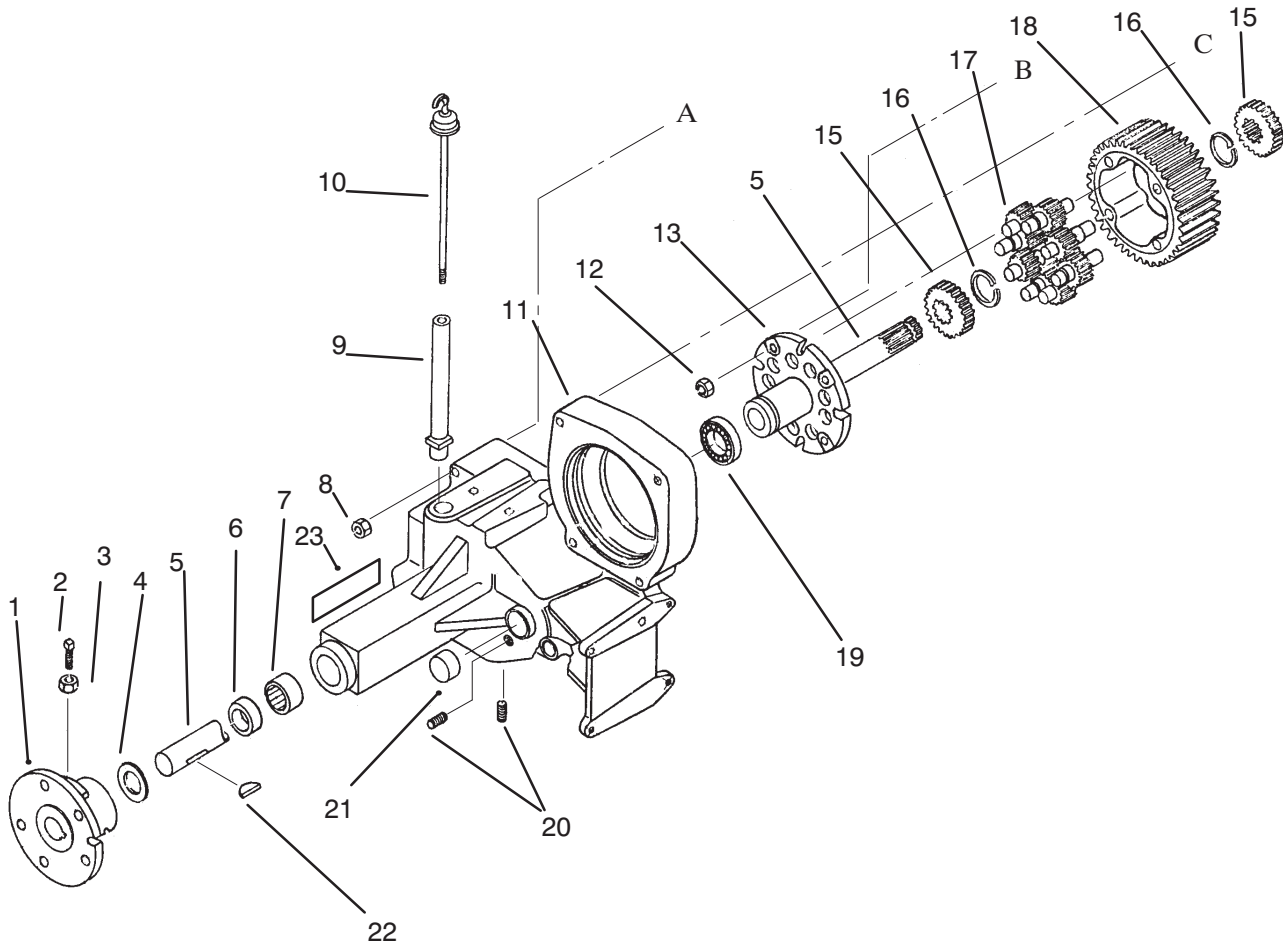

TRANSAXLE ASSEMBLY

Ref. No.	Part No.	Description	No. Used
1	105763	Hub – Rear	1
2	3243-5	Screw – Set	2
3	3218-3	Nut	2
4	106826	Washer – Thrust	1
5	108362	Axle – Rear, RH Long 13-1/8 in./33 cm	1
6	6449	Axle – Seal	1
7	9416	Bearing – Needle	1
8	3296-39	Nut	3
9	106448	Tube – Filler	1
10	110768	Dipstick	1
11	92-7298	Case – Transaxle, RH (Incl. Ref.#23)	1
12	108881	Nut	4

Ref. No.	Part No.	Description	No. Used
13	111196	Cap – Differential End	1
15	101889	Gear – Differential Axle 24 Tooth	2
16	105876	Ring – Retaining	2
17	101623	Gear – Differential Pinion 11 Tooth	8
18	105061	Gear – Differential Ring 43 Tooth	1
19	111199	Bearing – Ball	1
20	281-10	Plug – Pipe	2
21	1532	Bearing – Needle	2
22	937108	Key – Woodruff	1
*	92-7297	Transaxle (Incl. Ref. #23)	1
23	88-2790	Decal – Danger	1

Note : In Illustration Center lines A,B and C
Continue on next page