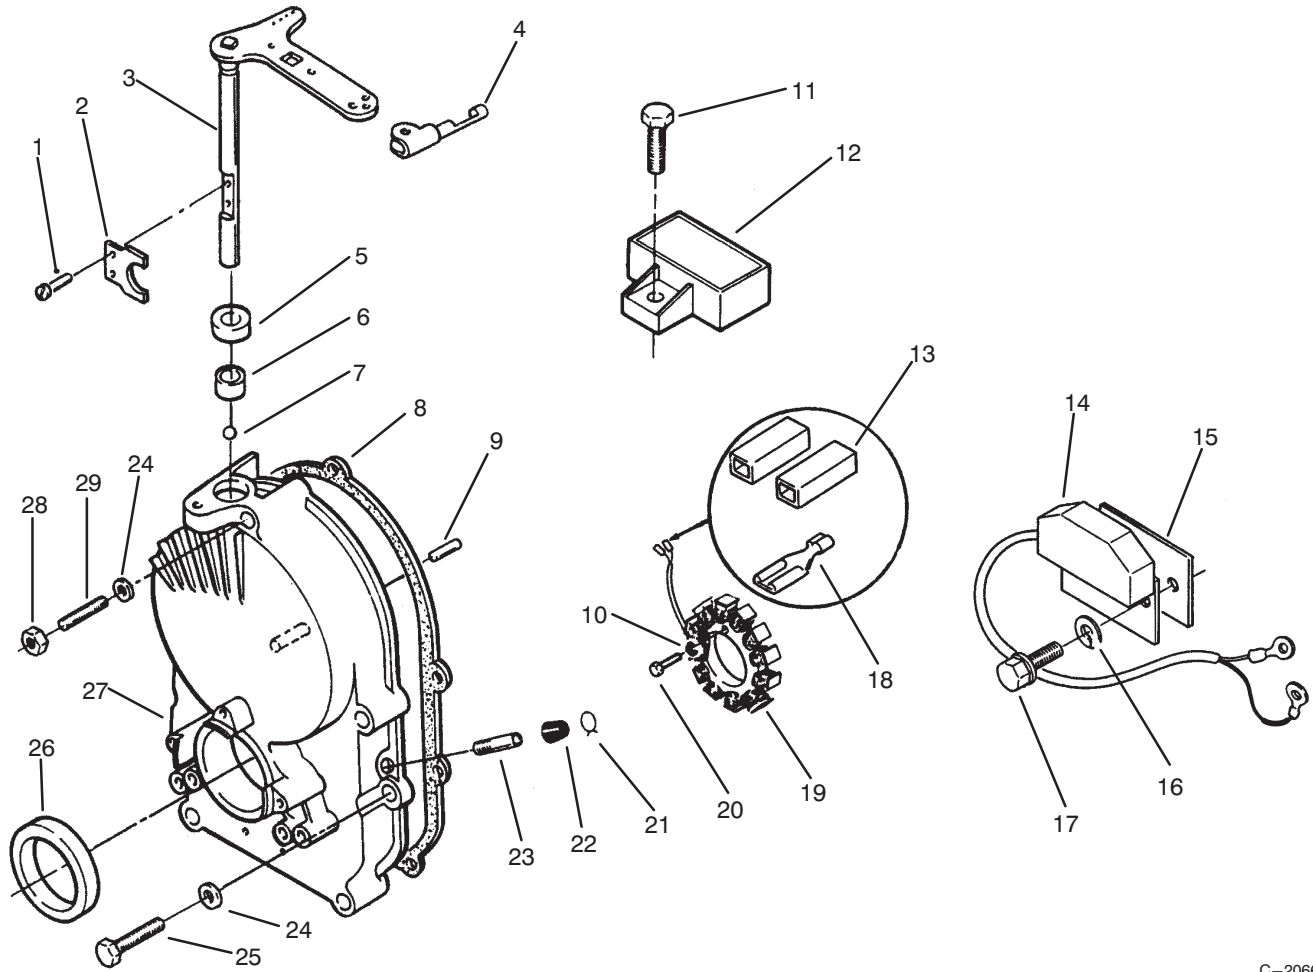

C-2066

GEARCASE & IGNITION CONTROLS

Ref. No.	Part No.	Description	No. Used
1	59-0950	Screw - Mach. Pan Hd.	2
2	59-0420	Yoke - Governor Shaft	1
3	NN10826	Shaft & Arm - Governor	1
4	57-9730	Clip - Retaining, Control Rod To Governor Shaft	1
5	57-9570	Seal - Oil, Governor Shaft	1
6	57-9650	Bearing - Governor Shaft	1
7	57-9630	Bearing - Ball, Gov. Shaft	1
8	NN10895	Gasket - Gearcase Mtg.	1
9	59-0740	Pin - Dowel, Governor	1
10	3253-2	Washer - Lock	3
11	59-1080	Screw - Cap Hex. Wash. Hd.	1
12	57-9430	Regulator - Voltage 20 Amp	1
13	82-1000	Body - Terminal Conn. Kit (Incl. Ref. #18)	2
14	71-6380	Control - Ignition	1
15	NN10516	Insulator - Ignition, Module	1

Ref. No.	Part No.	Description	No. Used
16	82-1660	Washer - Int. Tooth Lock	2
17	NN10394	Screw - Hex Washer Hd.	2
18	59-0590	Terminal - Stator Leads	2
19	92-0967	Stator (Incl. Ref. #18)	1
20	82-1500	Screw - Machine, Hex Hd.	3
21	57-9550	Clamp - Vacuum Port Cap	1
22	59-0370	Cap - Vacuum Port	1
23	59-0360	Tube - Vacuum Port	1
24	57-9750	Washer - Flat	5
25	NN10545	Screw - Cap Hex. Hd.	4
26	57-9580	Seal - Oil, Crankshaft	1
27	NN10825	Kit - Gearcase (Incl. Ref. #1-3, 5-7, 9, 21-23 & 26)	1
28	59-1130	Nut - Hex.	1
29	59-0790	Stud - Gear Cover	1