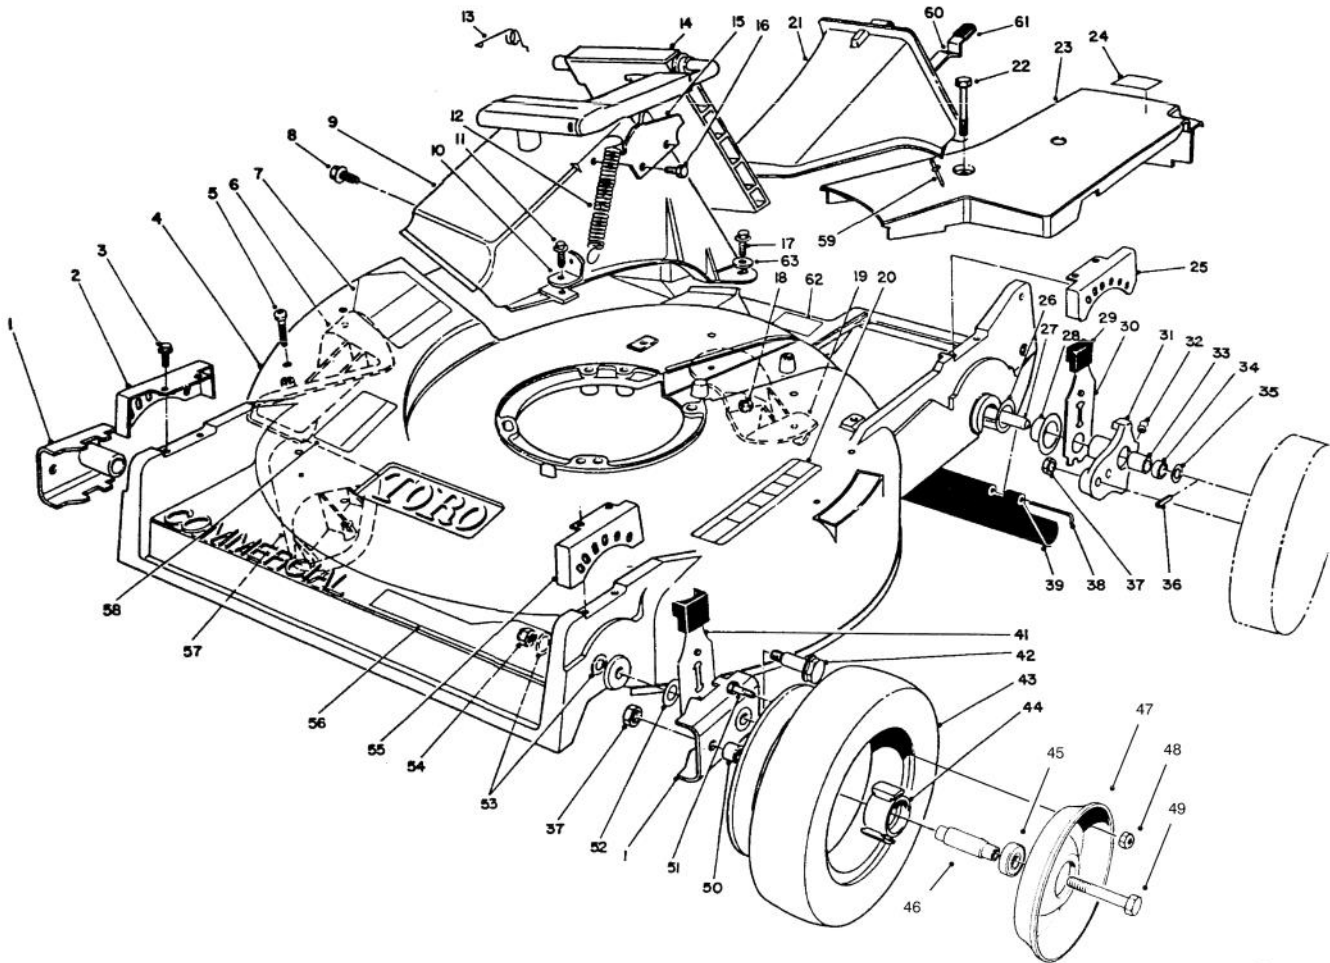

MODEL NO. 22145-590001 & UP

PARTS CATALOG

PROLINE 21"
Recycler® Mower

C-1769A

HOUSING ASSEMBLY

Ref. No.	Part No.	Description	No. Used
1	61-8300	Pivot Arm Assembly	2
2	49-8770	Quadrant - Front R.H.	1
3	49-2040	Screw - Thread Forming	8
4	14-9499	Housing (Incl. Ref. # 5-7, 19, 20, 57, 58 & 62)	1
5	32144-111	Screw - Pan Hd.	6
6	92-1730	Plate - Kicker	1
7	39-5770	Decal - Danger	1
8	46-6810	Screw - Thread Forming	1
9	82-9150	Chute - Discharge	1
10	71-9350	Bracket - Spring	1
11	46-6811	Screw - Hex Washer Hd. Thread Forming	1
12	76-4660	Spring	1
13	80-3770	Retainer - Door	1

*Not Illustrated

C-1769A

HOUSING ASSEMBLY (Continued)

Ref. No.	Part No.	Description	No. Used
27	49-8790	Shaft - Axle Rear	1
28	48-2170	Cap - End	2
29	25-7740	Knob - Arm	4
30	66-7561	Spring Arm Ass'y - Rear	2
31	42-3510	Arm - Pivot (Incl. Ref. #32-34)	2
32	302-56	Fitting - Grease	2
33	47-2900	Bushing	2
34	47-2890	Bushing	2
35	36-4780	Washer - Thrust	2
36	32121-108	Pin - Roll	2
37	32152-2	Nut - Lock	4
38	33-3208	Rod - Shield	1
39	44-0580	Shield - Rear Safety	1
41	66-7560	Spring Arm Ass'y - Front	2
42	27-6232	Screw - Pivot	2
43	53-7740	Tire	4
44	52-2410	Hub	4
45	52-2450	Bearing - Wheel	8
46	52-2440	Spacer - Bearing	4

*Not Illustrated

C-2341

ENGINE ASSEMBLY

Ref. No.	Part No.	Description	No. Used	Ref. No.	Part No.	Description	No. Used
1	84-4960	Decal - Pro Line	1	11	52-2170	Retainer - Blade	1
2	77-8971	Engine - Complete	1	12	48-2591	Protector - Crankshaft	1
3	71-9270	Decal - Recoil	1	13	32144-102	Screw - Hex. Flange Hd.	3
4	27-8590	Key - Square	1	14	92-1599	Stiffener - Blade	1
5	52-2190	Spacer - Retainer, Blade	1	16	2210-316	Stop - Recoil	1
6	3254-6	Washer - Internal Tooth	3	17	77-9550	Cover - Brake	1
7	32144-70	Screw - Thread Forming	3	18	86-7990	Screw - Clamp	1
8	14-9419	Blade	1	19	2210-249	Clamp - Casing	1
9	26-0670	Screw - Blade	1	*	77-9020	Short Block	1
10	3253-22	Washer - Lock	1				