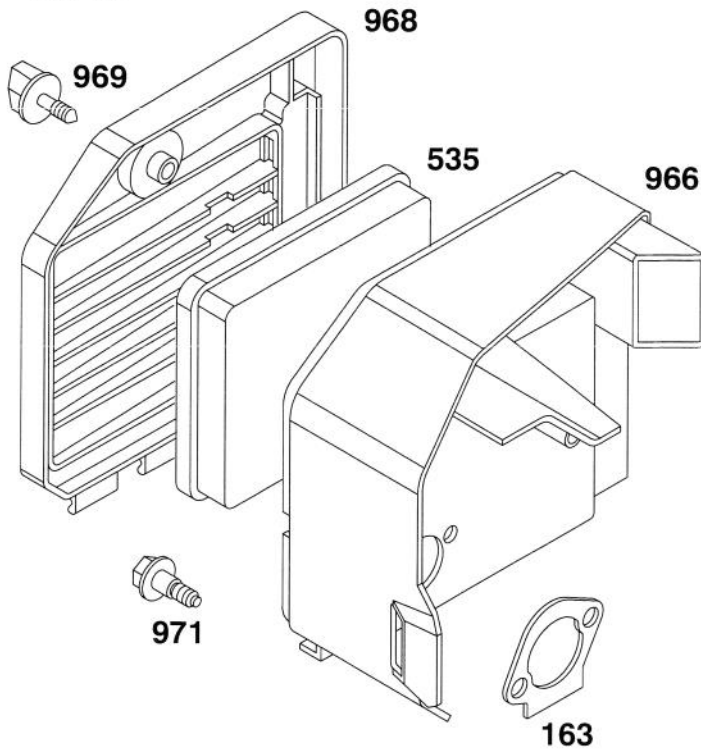

★ Included in Gasket Set-Part No. 77-8900

Assemblies include all parts shown in frames.

ENGINE GTS 150

Ref. No.	Part No.	Description	No. Used	Ref. No.	Part No.	Description	No. Used
95	77-8090	Screw - Valve Mtg.	1	130	77-8080	Valve - Throttle	1
98	77-8240	Screw - Idle Adj.	1	131	77-8160	Shaft - Throttle	1
●104	77-8180	Pin - Float Hinge	1	133	77-8170	Float - Carburetor	1
108	77-9600	Valve - Choke	1	●134	77-8110	Valve - Inlet (Includes Seat)	1
●◆116	77-8210	Sealing - Gasket	1	136	77-7240	Bowl - Fuel	1
●117	77-9610	Jet - Main	1	●◆137	77-8200	Gasket - Float Bowl	1
		Note: For High Altitude Jet Order Part No. 94-1650	1	141	77-8130	Shaft - Choke	1
●118	77-9620	Valve & Spring - Needle	1	147	77-9640	Adapter - Jet	1
●122	77-7820	Adapter Assy.	1	◆634	77-8150	Washer - Seal	1
124	77-7970	Screw - Hex. Head (carb. mtg.)	1	955	77-8220	Screw - Hex. Head	1
125	77-9630	Carburetor Assy.	1	975	77-8190	Bowl Assy. - Carburetor	1
●127	94-1651	Plug - Welch	1	1011	77-8040	Tube - Vent	1
				●1039	77-7250	Limiter - Float	1
				●1091	77-9650	Cap - Limiter	1

● Included in Carb. Overhaul Kit Part No. 77-9580

◆ Included in Carb. Gasket Set Part No. 77-8930

Assemblies include all parts shown in frames.

ENGINE GTS 150

Ref. No.	Part No.	Description	No. Used
98A	77-8020	Screw Assy. - Speed Adj.	1
*163	77-7960	Gasket - Air Cleaner	1
188	77-9360	Screw - Hex. Head	1
201	77-7980	Link - Governor	1
209	77-7990	Spring - Governor	1
535	77-7950	Element - Filter	1