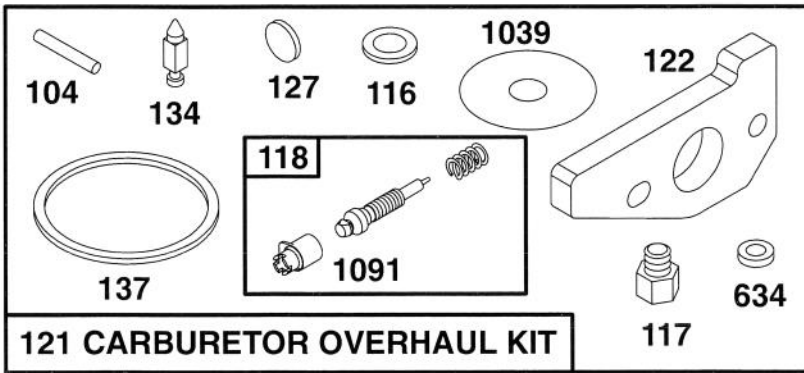

Assemblies include all parts shown in frames.

ENGINE GTS 150

Ref. No.	Part No.	Description	No. Used
★3	77-9060	Seal – Oil	1
★7	77-7740	Gasket – Cylinder Head	1
★9	77-9250	Gasket – Breather	1
★9A	77-7410	Gasket – Breather	1
★12	77-7550	Gasket – Engine Base	1
★20	77-7570	Seal – Oil	1
●104	77-8180	Pin – Float Hinge	1
●◆116	77-8210	Gasket – Sealing	1
★116A	77-7660	O-Ring	1
●117	77-9610	Jet – Main	1
●118	77-9620	Valve and Spring – Needle	1
121	77-9580	Carburetor Overhaul Kit	1
●122	77-7820	Adapter Assembly	1
●127	94-1651	Plug – Welch	1
●134	77-8110	Valve – Inlet (Includes Seat)	1

Ref. No.	Part No.	Description	No. Used
●◆137	77-8200	Gasket – Float Bowl	1
★163	77-7960	Gasket – Air Cleaner	1
358	77-8900	Gasket Set	1
★524	77-7270	Seal – O-Ring	1
◆634	77-8150	Washer – Seal	1
★842	77-7300	Seal – O-Ring	1
★868	77-7890	Seal Assy. – Valve	1
★868A	77-7900	Seal – Valve	1
★883	77-7760	Gasket – Exhaust	1
977	77-8930	Carburetor Gasket Set	1
★1022	77-7320	Gasket – Rocker Cover	1
●1039	77-7250	Limitter – Float	1
●1091	77-9650	Cap – Limiter	1

● Incl. in Carburetor Overhaul Kit – Part No. 77-9580
◆ Included in Carburetor Gasket Set – Part No. 77-8930

★ Included in Gasket Set – Part No. 77-8900