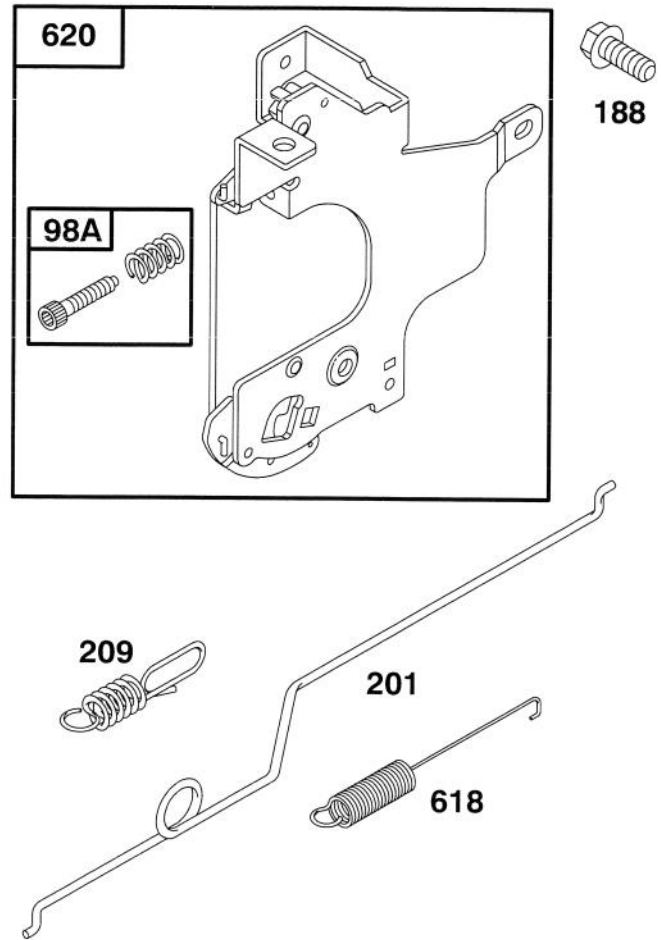

Assemblies include all parts shown in frames.

ENGINE GTS 150

Ref. No.	Part No.	Description	No. Used
98A	77-8020	Screw Assy. - Speed Adj.	1
*163	77-7960	Gasket - Air Cleaner	1
188	77-9360	Screw - Hex. Head	1
201	77-7980	Link - Governor	1
209	77-7990	Spring - Governor	1
535	77-7950	Element - Filter	1

Ref. No.	Part No.	Description	No. Used
618	77-8140	Spring - Choke	1
620	77-8000	Bracket - Carburetor	1
966	77-7940	Base - Air Cleaner	1
968	77-7040	Cover - Air Cleaner	1
969	77-7920	Screw - Air Cleaner	1
971	77-7930	Screw - Air Cleaner	1

* Included in Gasket Set - Part No. 77-8900