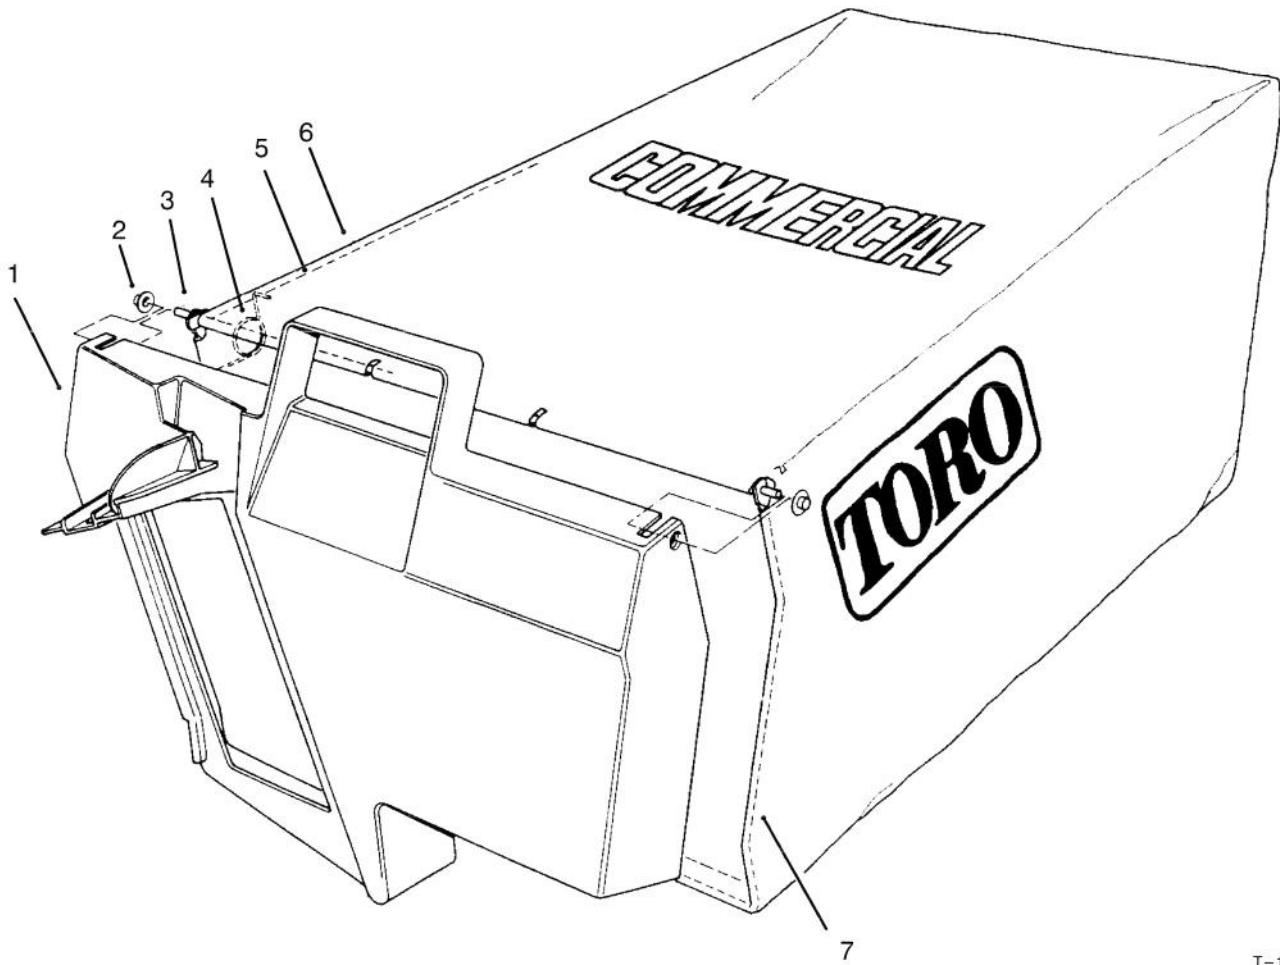

*Not Illustrated

C-2343

GAS TANK ASSEMBLY

Ref. No.	Part No.	Description	No. Used	Ref. No.	Part No.	Description	No. Used
1	55-3575	Cap - Fuel	1	5	71-9280	Filter - Fuel	1
2	93-3166	Tank - Fuel	1	6	84-9170	Base - Tank	1
3	2412-95	Clamp - Fuel Line	4	7	46-8091	Screw - Hex. Washer Hd.	2
4	51-3210	Hose - Fuel	2	8	323-6	Screw - Hex. Hd.	2