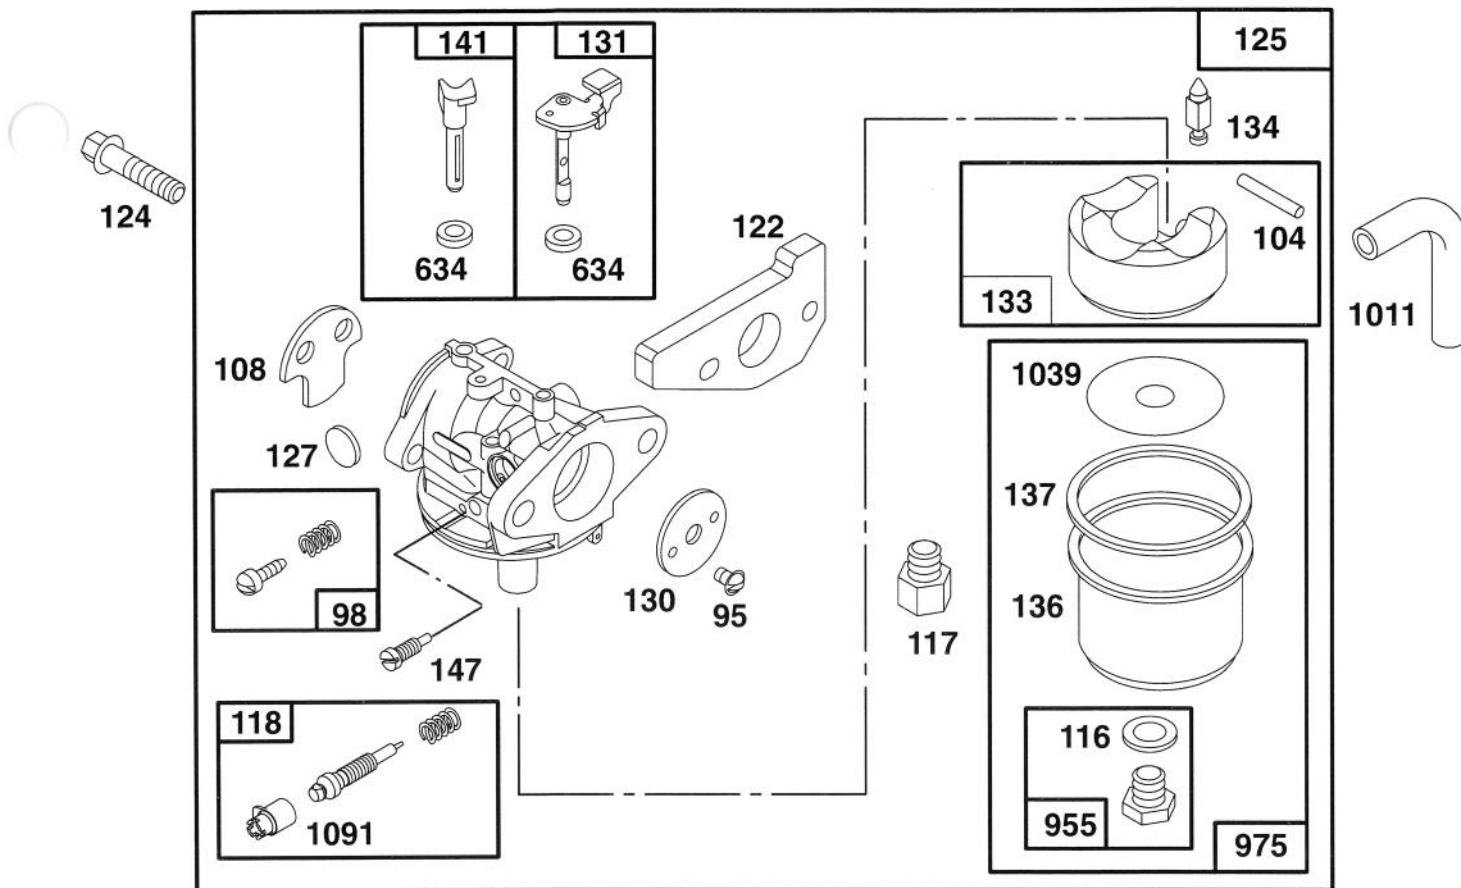

Assemblies include all parts shown in frames.

ENGINE GTS 150

Ref. No.	Part No.	Description	No. Used	Ref. No.	Part No.	Description	No. Used
95	77-8090	Screw - Valve Mtg.	1	130	77-8080	Valve - Throttle	1
98	77-8240	Screw - Idle Adj.	1	131	77-8160	Shaft - Throttle	1
●104	77-8180	Pin - Float Hinge	1	133	77-8170	Float - Carburetor	1
108	77-9600	Valve - Choke	1	●134	77-8110	Valve - Inlet (Includes Seat)	1
●◆116	77-8210	Sealing - Gasket	1	136	77-7240	Bowl - Fuel	1
●117	77-9610	Jet - Main	1	●◆137	77-8200	Gasket - Float Bowl	1
		Note: For High Altitude Jet Order Part No. 94-1650	1	141	77-8130	Shaft - Choke	1
●118	77-9620	Valve & Spring - Needle	1	147	77-9640	Adapter - Jet	1
●122	77-7820	Adapter Assy.	1	◆634	77-8150	Washer - Seal	1
124	77-7970	Screw - Hex. Head (carb. mtg.)	1	955	77-8220	Screw - Hex. Head	1
125	77-9630	Carburetor Assy.	1	975	77-8190	Bowl Assy. - Carburetor	1
●127	94-1651	Plug - Welch	1	1011	77-8040	Tube - Vent	1
				●1039	77-7250	Limiter - Float	1
				●1091	77-9650	Cap - Limiter	1

● Included in Carb. Overhaul Kit Part No. 77-9580

◆ Included in Carb. Gasket Set Part No. 77-8930