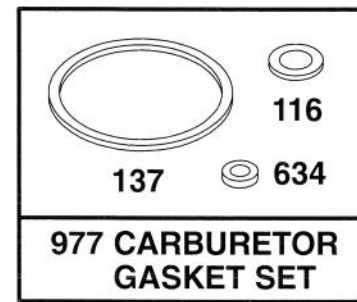

Assemblies include all parts shown in frames.

ENGINE GTS 150

Ref. No.	Part No.	Description	No. Used
★3	77-9060	Seal – Oil	1
★7	77-7740	Gasket – Cylinder Head	1
★9	77-9250	Gasket – Breather	1
★9A	77-7410	Gasket – Breather	1
★12	77-7550	Gasket – Engine Base	1
★20	77-7570	Seal – Oil	1
●104	77-8180	Pin – Float Hinge	1
●◆116	77-8210	Gasket – Sealing	1
★116A	77-7660	O-Ring	1
●117	77-9610	Jet – Main	1
●118	77-9620	Valve and Spring – Needle	1
121	77-9580	Carburetor Overhaul Kit	1
●122	77-7820	Adapter Assembly	1
●127	94-1651	Plug – Welch	1
●134	77-8110	Valve – Inlet (Includes Seat)	1

Ref. No.	Part No.	Description	No. Used
●◆137	77-8200	Gasket – Float Bowl	1
★163	77-7960	Gasket – Air Cleaner	1
358	77-8900	Gasket Set	1
★524	77-7270	Seal – O-Ring	1
◆634	77-8150	Washer – Seal	1
★842	77-7300	Seal – O-Ring	1
★868	77-7890	Seal Assy. – Valve	1
★868A	77-7900	Seal – Valve	1
★883	77-7760	Gasket – Exhaust	1
977	77-8930	Carburetor Gasket Set	1
★1022	77-7320	Gasket – Rocker Cover	1
●1039	77-7250	Limitter – Float	1
●1091	77-9650	Cap – Limiter	1

● Incl. in Carburetor Overhaul Kit – Part No. 77-9580
◆ Included in Carburetor Gasket Set – Part No. 77-8930

★ Included in Gasket Set – Part No. 77-8900