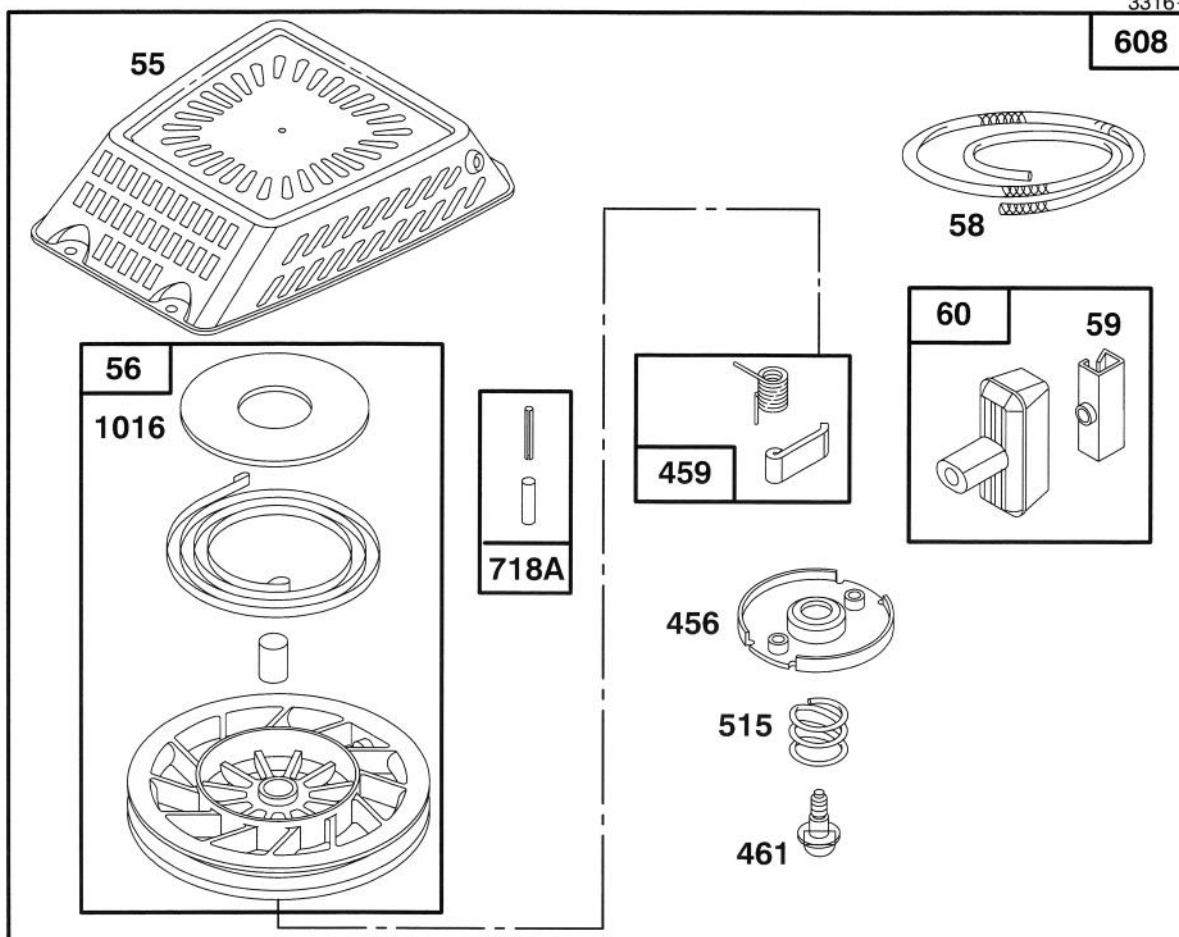

Assemblies include all parts shown in frames.

ENGINE GTS 150

Ref. No.	Part No.	Description	No. Used
55	77-8890	Housing - Rewind Starter	1
56	77-9270	Pulley - Rewind Starter	1
58	77-8480	Rope - Starter (Cut To Suit)	1
59	77-7210	Insert - Rewind Handle	1
60	77-8520	Handle - Rewind Starter	1
65	77-8300	Screw - Hex. Head	1
456	77-8470	Retainer - Rewind Starter	1

Ref. No.	Part No.	Description	No. Used
459	77-8530	Pawl - Starter	1
461	77-8490	Screw - Rewind Starter	1
515	77-8500	Spring - Torsion	1
608	77-8840	Starter Assy. - Rewind	1
718A	77-8550	Pin - Spring	1
1016	77-8570	Cover - Spring	1