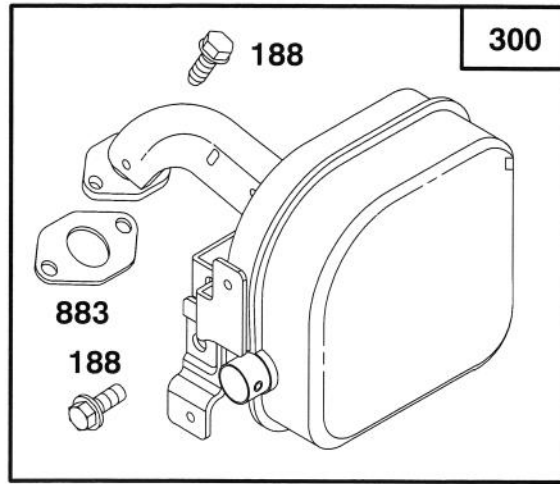

Assemblies include all parts shown in frames.

ENGINE GTS 150

Ref. No.	Part No.	Description	No. Used
188	77-9360	Screw - Hex. Head	1
300	77-8640	Muffler - Exhaust	1
346	77-9430	Screw - Hex.	1

Ref. No.	Part No.	Description	No. Used
832	77-8660	Guard - Muffler	1
*883	77-7760	Gasket - Exhaust	1

* Included in Gasket Set - Part No. 77-8900