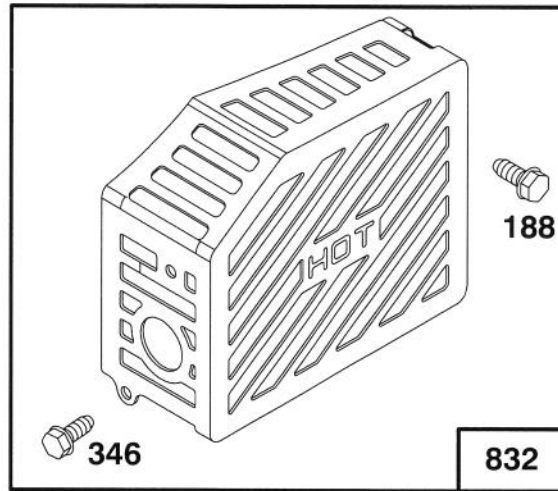

Assemblies include all parts shown in frames.

ENGINE GTS 150

Ref. No.	Part No.	Description	No. Used
188	77-9360	Screw - Hex. Head	1
300	77-8640	Muffler - Exhaust	1
346	77-9430	Screw - Hex.	1

Ref. No.	Part No.	Description	No. Used
832	77-8660	Guard - Muffler	1
*883	77-7760	Gasket - Exhaust	1

* Included in Gasket Set - Part No. 77-8900