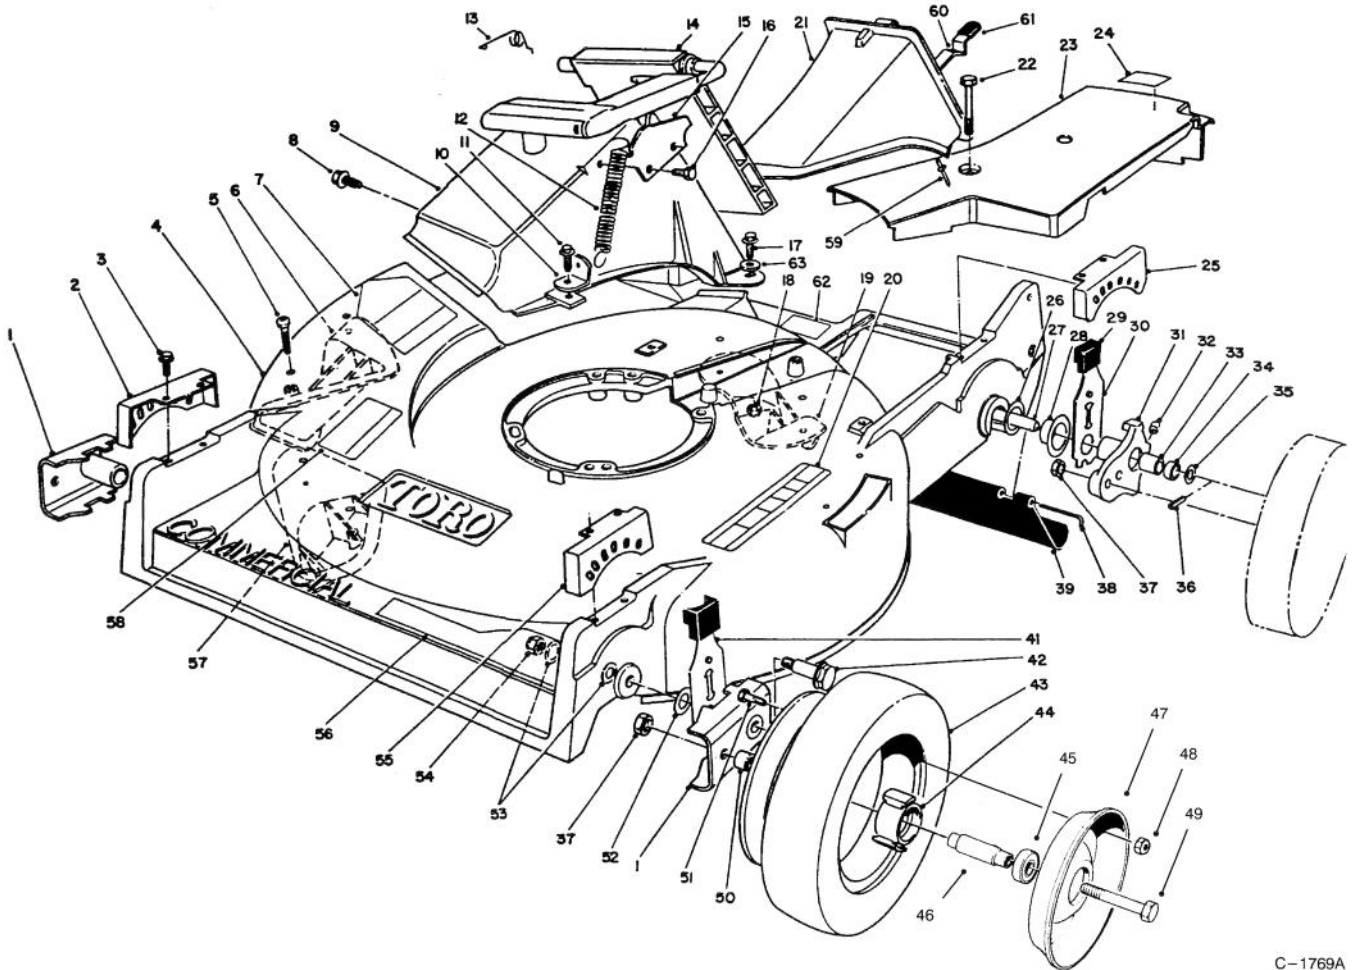

MODEL NO. 22145-590001 & UP

PARTS CATALOG

PROLINE 21"
Recycler® Mower

C-1769A

HOUSING ASSEMBLY

Ref. No.	Part No.	Description	No. Used
1	61-8300	Pivot Arm Assembly	2
2	49-8770	Quadrant - Front R.H.	1
3	49-2040	Screw - Thread Forming	8
4	14-9499	Housing (Incl. Ref. # 5-7, 19, 20, 57, 58 & 62)	1
5	32144-111	Screw - Pan Hd.	6
6	92-1730	Plate - Kicker	1
7	39-5770	Decal - Danger	1
8	46-6810	Screw - Thread Forming	1
9	82-9150	Chute - Discharge	1
10	71-9350	Bracket - Spring	1
11	46-6811	Screw - Hex Washer Hd. Thread Forming	1
12	76-4660	Spring	1
13	80-3770	Retainer - Door	1

*Not Illustrated

C-1769A

HOUSING ASSEMBLY (Continued)

Ref. No.	Part No.	Description	No. Used
27	49-8790	Shaft - Axle Rear	1
28	48-2170	Cap - End	2
29	25-7740	Knob - Arm	4
30	66-7561	Spring Arm Ass'y - Rear	2
31	42-3510	Arm - Pivot (Incl. Ref. #32-34)	2
32	302-56	Fitting - Grease	2
33	47-2900	Bushing	2
34	47-2890	Bushing	2
35	36-4780	Washer - Thrust	2
36	32121-108	Pin - Roll	2
37	32152-2	Nut - Lock	4
38	33-3208	Rod - Shield	1
39	44-0580	Shield - Rear Safety	1
41	66-7560	Spring Arm Ass'y - Front	2
42	27-6232	Screw - Pivot	2
43	53-7740	Tire	4
44	52-2410	Hub	4
45	52-2450	Bearing - Wheel	8
46	52-2440	Spacer - Bearing	4

*Not Illustrated

C-2341

ENGINE ASSEMBLY

Ref. No.	Part No.	Description	No. Used	Ref. No.	Part No.	Description	No. Used
1	84-4960	Decal - Pro Line	1	11	52-2170	Retainer - Blade	1
2	77-8971	Engine - Complete	1	12	48-2591	Protector - Crankshaft	1
3	71-9270	Decal - Recoil	1	13	32144-102	Screw - Hex. Flange Hd.	3
4	27-8590	Key - Square	1	14	92-1599	Stiffener - Blade	1
5	52-2190	Spacer - Retainer, Blade	1	16	2210-316	Stop - Recoil	1
6	3254-6	Washer - Internal Tooth	3	17	77-9550	Cover - Brake	1
7	32144-70	Screw - Thread Forming	3	18	86-7990	Screw - Clamp	1
8	14-9419	Blade	1	19	2210-249	Clamp - Casing	1
9	26-0670	Screw - Blade	1	*	77-9020	Short Block	1
10	3253-22	Washer - Lock	1				