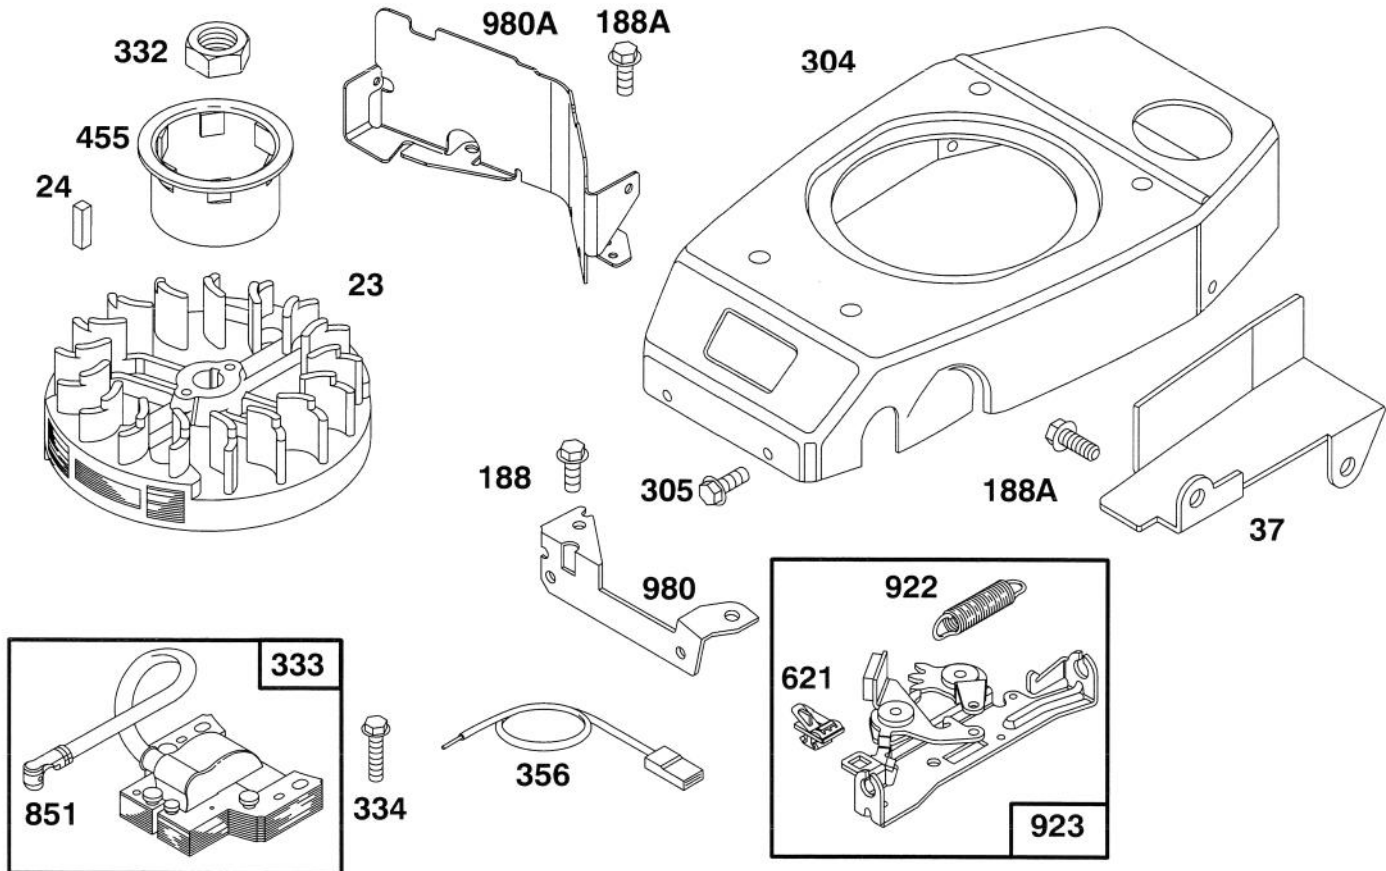

Assemblies include all parts shown in frames.

ENGINE GTS 150

Ref. No.	Part No.	Description	No. Used
23	77-8330	Flywheel - Magneto	1
24	77-8340	Key - Flywheel	1
37	77-7170	Guard - Flywheel	1
188	77-9360	Screw - Hex. Head	1
188A	77-7450	Screw - Hex Head	1
304	77-9660	Housing - Blower	1
305	77-8310	Screw - Hex. Head	1
332	77-8360	Nut - Flywheel	1
333	77-8420	Armature - Magneto	1

Ref. No.	Part No.	Description	No. Used
334	77-8440	Screw - Armature Mtg.	1
356	77-8400	Wire - Ground	1
455	77-8350	Cup - Starter	1
621	77-8010	Switch - Stop	1
851	77-8430	Terminal - Spark Plug	1
922	77-8860	Spring - Brake	1
923	77-9460	Brake Assy.	1
980	77-7140	Bracket - Blower Hsg.	1
980A	77-9180	Bracket - Blower Housing	1