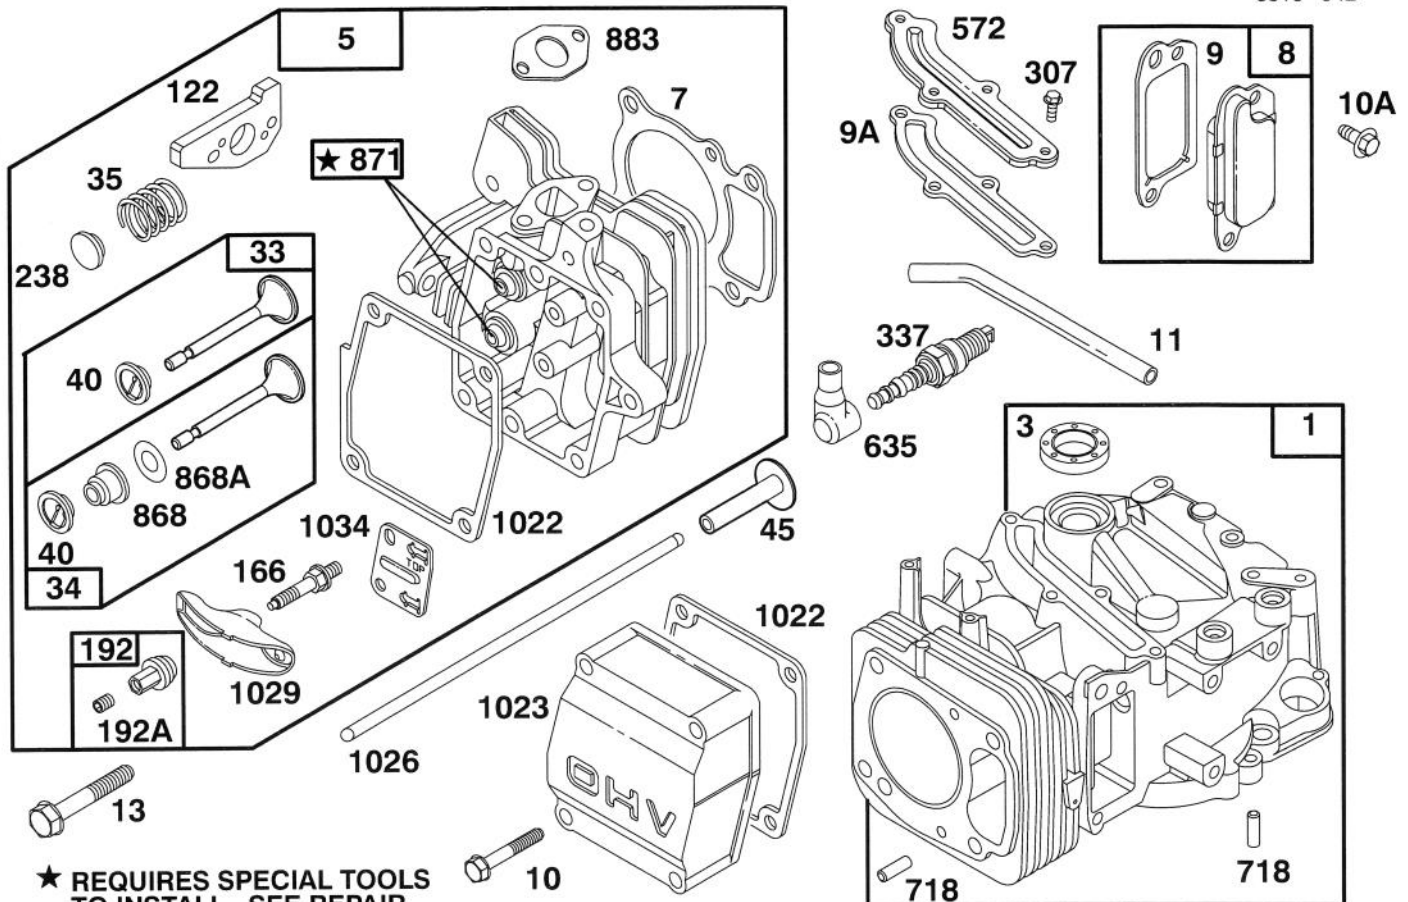

★ REQUIRES SPECIAL TOOLS TO INSTALL. SEE REPAIR INSTRUCTION MANUAL.

Assemblies include all parts shown in frames.

ENGINE GTS 150

Ref. No.	Part No.	Description	No. Used
1	77-7590	Cylinder Assy.	1
★3	77-9060	Seal - Oil	1
5	77-7730	Head - Cylinder	1
★7	77-7740	Gasket - Cylinder Head	1
8	77-9260	Breather Assy.	1
★9	77-9250	Gasket - Breather	1
★9A	77-7410	Gasket - Breather	1
10	77-7360	Screw - Hex. Head (Valve Cover)	1
10A	77-9200	Screw - Hex. Head	1
11	77-9410	Tube - Breather	1
13	77-7630	Screw - Cylinder Head	1
33	77-7860	Valve - Exhaust	1
34	77-7880	Valve - Intake	1
35	77-7810	Spring - Valve	1
40	77-7870	Retainer - Spring	1
45	77-7610	Tappet - Valve	1
●122	77-7820	Adapter Assy.	1
166	77-7780	Stud - Rocker Arm	1
192	77-7910	Ball & Screw - Rocker Arm (Incl. Ref. #192A)	1

Ref. No.	Part No.	Description	No. Used
192A		Screw - Set	1
238	77-7800	Cap - Valve	1
307	77-7420	Screw - Breather Cover Mtg.	1
337	77-7330	Plug - Spark	1
572	77-7400	Cover - Breather	1
635	77-7340	Elbow - Spark Plug	1
718	77-7600	Pin - Cylinder	1
★868	77-7890	Seal Assy. - Valve	1
★868A	77-7900	Gasket - Valve	1
871	77-7850	Bushing - Guide	1
★883	77-7760	Gasket - Exhaust	1
★1022	77-7320	Gasket - Rocker Cover	1
1023	77-9320	Cover - Valve	1
1026	77-7620	Rod - Push	1
1029	77-7790	Arm - Rocker	1
1034	77-7770	Guide - Push Rod	1

★ Included in Gasket Set-Part No. 77-8900

● Included in Carburetor Overhaul Kit-Part No. 77-9580