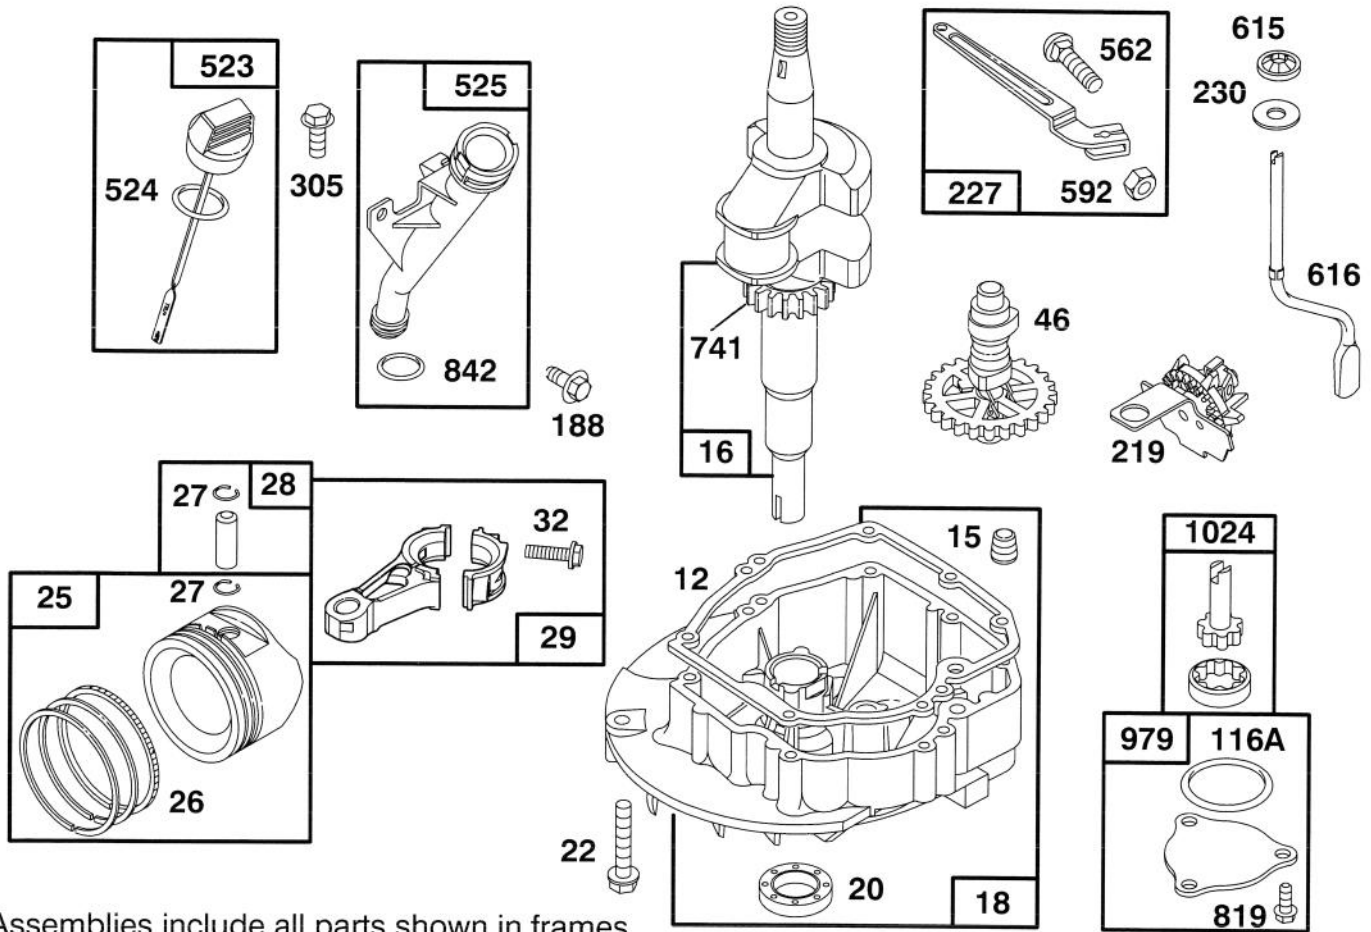

Assemblies include all parts shown in frames.

ENGINE GTS 150

Ref. No.	Part No.	Description	No. Used
★12	77-7550	Gasket – Engine Base	1
15	77-9590	Plug – Pipe	1
16	77-9330	Crankshaft	1
		Note: Order Part No. 77-7540 For Timing Gear Key.	
18	77-7560	Base – Engine	1
★20	77-7570	Seal – Oil	1
22	77-9070	Screw – Engine Base	1
25	77-7690	Piston Assy. (Std.)	1
26	77-7700	Ring Set (Std.)	1
27	77-7710	Lock – Piston Pin	1
28	77-9340	Pin Assy. – Piston	1
29	77-7670	Rod – Connecting	1
32	77-9350	Screw – Connecting Rod	1
46	77-7490	Gear – Cam	1
★116A	77-7660	O-Ring	1
188	77-9360	Screw – Hex. Head	1

Ref. No.	Part No.	Description	No. Used
219	77-7500	Gear – Governor	1
227	77-7370	Lever Assy. – Governor	1
230	77-7470	Washer	1
305	77-8310	Screw – Hex. Head	1
523	77-7260	Dipstick – Oil	1
★524	77-7270	Seal – O-Ring	1
525	77-7280	Tube – Oil Filler	1
562	77-7380	Bolt – Governor Lever	1
592	77-7390	Nut – Hex.	1
615	77-7480	Pushnut	1
616	77-7460	Crank – Governor	1
741	77-7530	Gear – Timing	1
819	77-9570	Screw – Cap	1
★842	77-7300	Seal – O-Ring	1
979	77-7650	Cover – Oil Pump	1
1024	77-7640	Pump – Oil	1

★ Included in Gasket Set-Part No. 77-8900