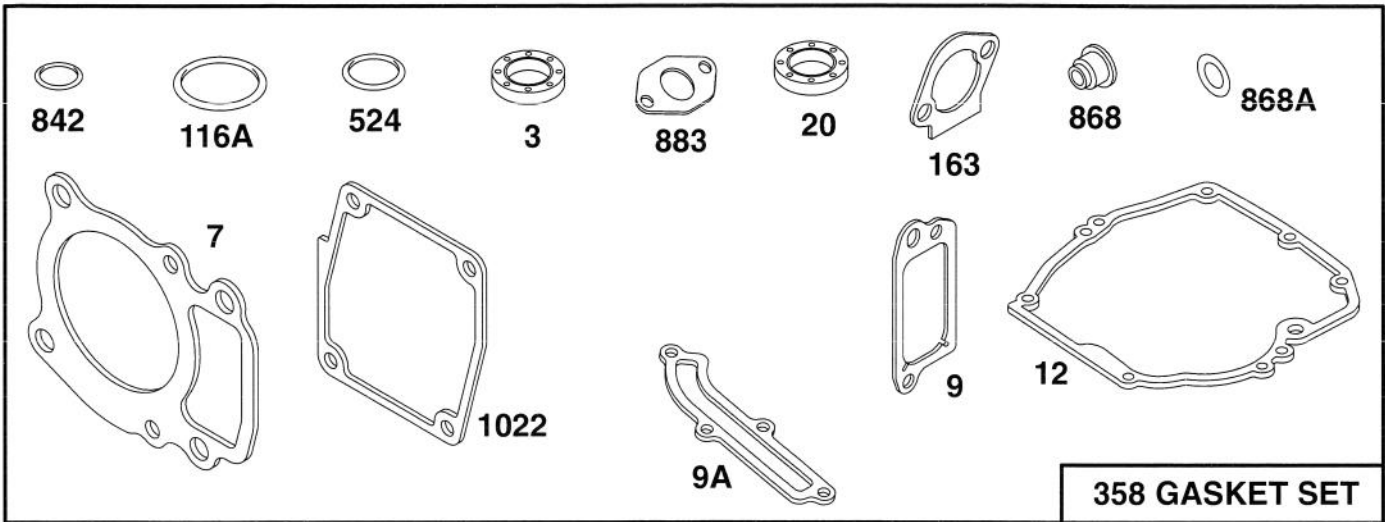

Assemblies include all parts shown in frames.

ENGINE GTS 150

Ref. No.	Part No.	Description	No. Used
★3	77-9060	Seal – Oil	1
★7	77-7740	Gasket – Cylinder Head	1
★9	77-9250	Gasket – Breather	1
★9A	77-7410	Gasket – Breather	1
★12	77-7550	Gasket – Engine Base	1
★20	77-7570	Seal – Oil	1
●104	77-8180	Pin – Float Hinge	1
●◆116	77-8210	Gasket – Sealing	1
★116A	77-7660	O-Ring	1
●117	77-9610	Jet – Main	1
●118	77-9620	Valve and Spring – Needle	1
121	77-9580	Carburetor Overhaul Kit	1
●122	77-7820	Adapter Assembly	1
●127	94-1651	Plug – Welch	1
●134	77-8110	Valve – Inlet (Includes Seat)	1

Ref. No.	Part No.	Description	No. Used
●◆137	77-8200	Gasket – Float Bowl	1
★163	77-7960	Gasket – Air Cleaner	1
358	77-8900	Gasket Set	1
★524	77-7270	Seal – O-Ring	1
◆634	77-8150	Washer – Seal	1
★842	77-7300	Seal – O-Ring	1
★868	77-7890	Seal Assy. – Valve	1
★868A	77-7900	Seal – Valve	1
★883	77-7760	Gasket – Exhaust	1
977	77-8930	Carburetor Gasket Set	1
★1022	77-7320	Gasket – Rocker Cover	1
●1039	77-7250	Limitter – Float	1
●1091	77-9650	Cap – Limiter	1

● Incl. in Carburetor Overhaul Kit – Part No. 77-9580
◆ Included in Carburetor Gasket Set – Part No. 77-8930

★ Included in Gasket Set – Part No. 77-8900