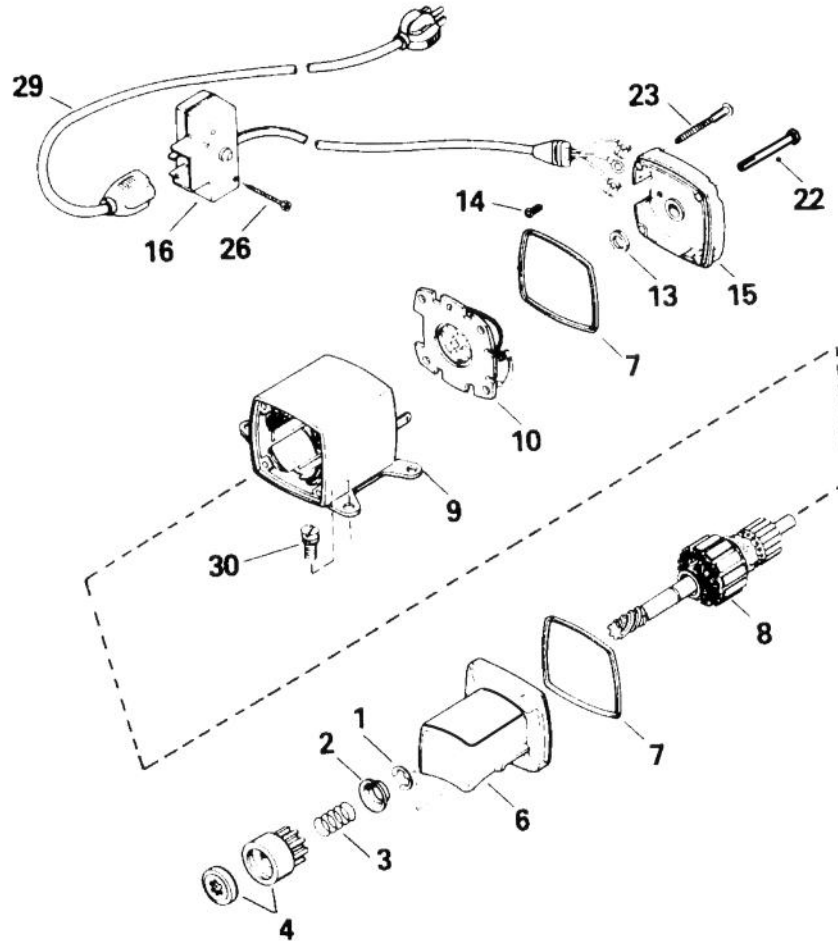

PART NO. 23-3790

PARTS CATALOG

110 VOLT AC ELECTRIC START KIT

C-2035

STARTER ASSEMBLY

Ref. No.	Part No.	Description	No. Used	Ref. No.	Part No.	Description	No. Used
1	31749	Ring - Retainer	1	14	33441	Screw - Ground	1
2	33522	Retainer - Spring	1	15	35453	Cap Assembly (Incl. Ref. #7)	1
3	33769	Spring - Anti / Drift	1	16	35454	Box Assembly - Switch (Incl. Ref. #26)	1
4	33524	Nut & Gear	1	22	35462	Bolt - Case	1
6	35461	Cap Assembly (Incl. Ref. #7)	1	23	35456	Screw - Grounding	1
7	35450	"O" Ring	1	26	650819	Screw - Hex. Hd.	1
8	35460	Armature	1	29	32450A	Cord - Extension	1
9	35459	Housing Assembly	1	30	650759	Screw - Hex. Hd.	1
10	35452	Card Assembly	1	*	33290D	Motor - Electric Starter	1
13	590500	Washer - Thrust	1				

*Not Illustrated

Note: Order individual parts from your local Tecumseh dealer.

Copyright 1994 The Toro Company
All Rights Reserved

TPS