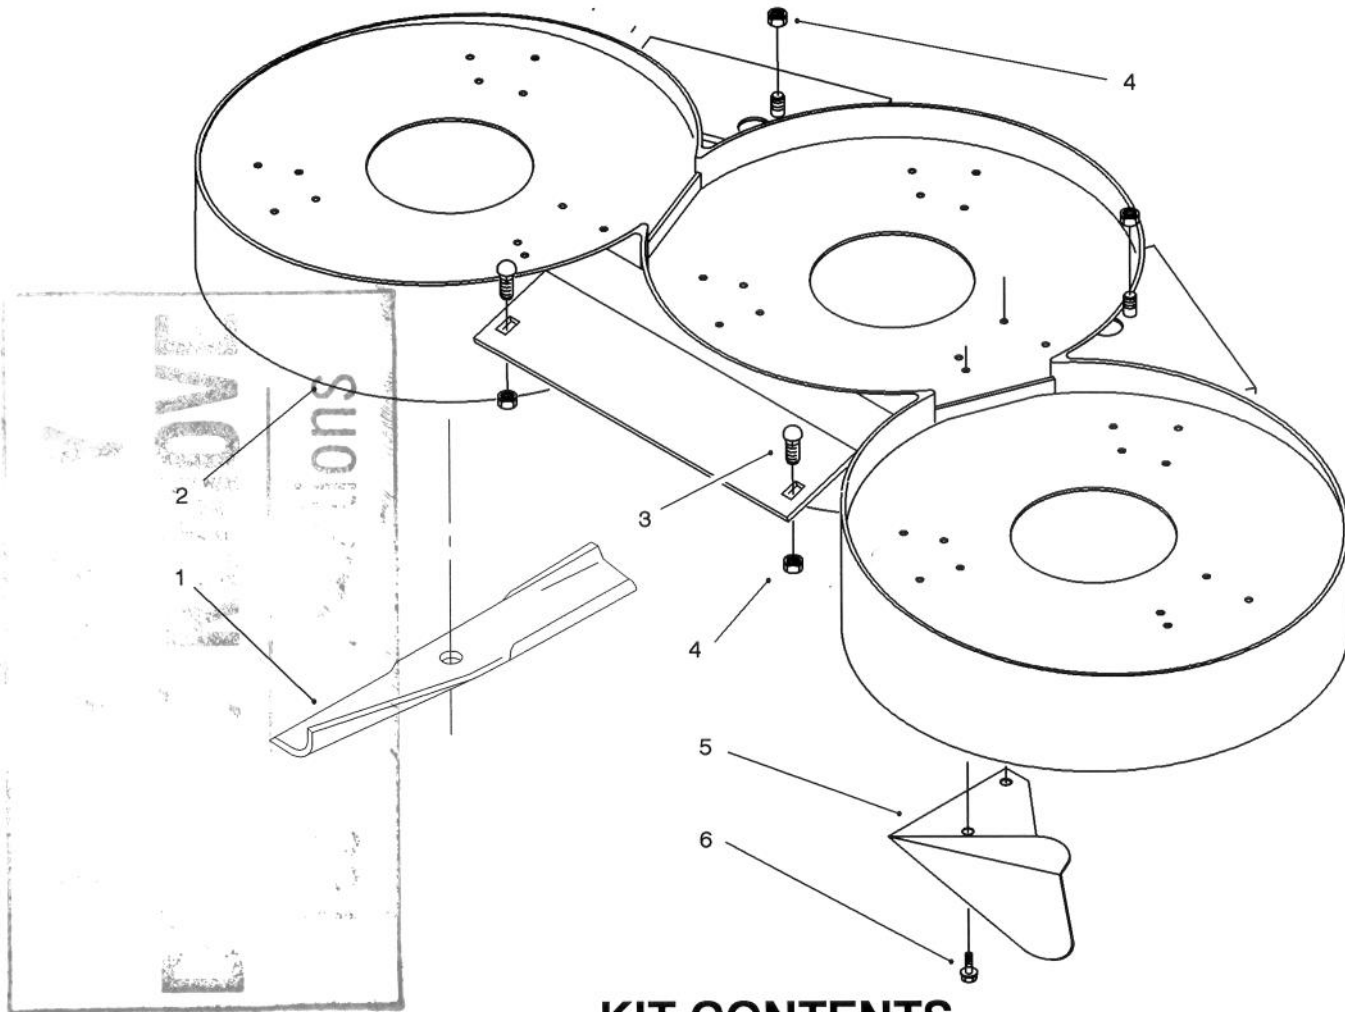

MODEL NO. 86001-490001 & UP	PARTS CATALOG
RECYCLER KIT for 42" Rear Discharge Garden Tractors	

C-2036

KIT CONTENTS

Ref. No.	Part No.	Description	No. Used
1	14-4879	Kit - Blade (contains 3)	1
2	79-2960	Baffle	1
3	3231-25	Bolt - Carriage	2
4	3296-39	Nut - Lock	4

Ref. No.	Part No.	Description	No. Used
5	80-2630	Kicker	9
6	9266714	Screw	18
*	92-7988	Decal - Recycler (To be placed on outside of deck)	2

* Not Illustrated.