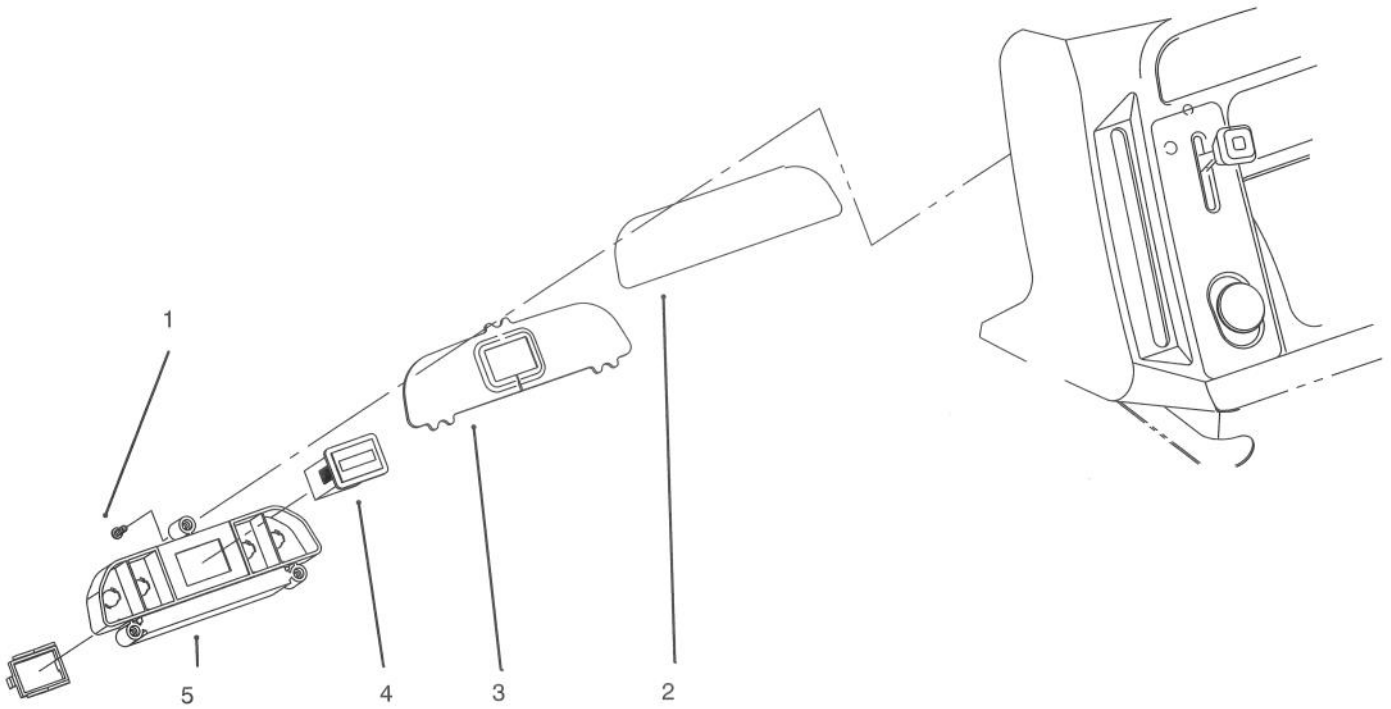

PART NO. 92-6831	PARTS CATALOG
KIT – INDICATOR LIGHT	

FIRST PAGE

Ref. No.	Part No.	Description	No. Used
1		Screw (Ref.)	3
2	92-6973	Decal	1
3	92-6705	Lens – Dash	1

Ref. No.	Part No.	Description	No. Used
4		Hour Meter (Ref.)	1
5	92-6709	Module	1