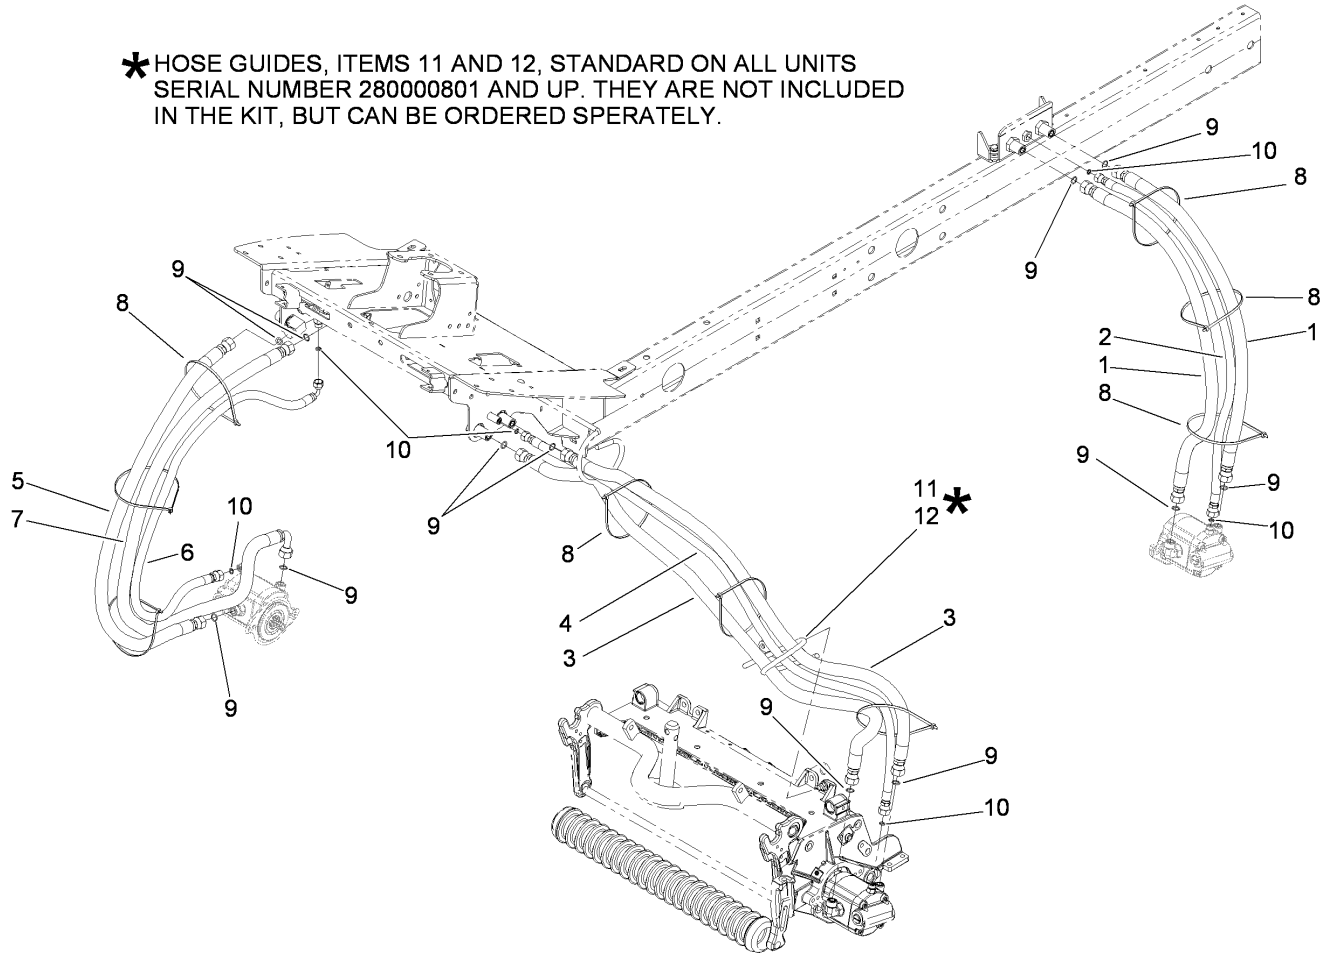

Parts in service assemblies have reference numbers in the form a:b. The a represents the reference number of the entire service assembly and the b represents a sequential number unique to each part within the service assembly.

For example, a wheel assembly might be identified by reference number 6, the tire by 6:1, the valve by 6:2, and the wheel by 6:3. When you order the assembly identified by reference number 6, you receive all parts identified by reference numbers 6:1, 6:2, and 6:3. However, you may also order any part individually. Reference numbers of this type appear in illustrations and in part lists.

Reference Numbers Indicating Quantity

In an illustration, if a reference number indicates more than one part, the reference number has the form nX y. The n represents the quantity of the part, the X is the multiplication symbol, and the y represents the reference number.

For example, in an illustration, the reference number 2X 37 means that two of the parts identified by reference number 37 are indicated.

***HOSE GUIDES, ITEMS 11 AND 12, STANDARD ON ALL UNITS SERIAL NUMBER 280000801 AND UP. THEY ARE NOT INCLUDED IN THE KIT, BUT CAN BE ORDERED SPERATELY.**