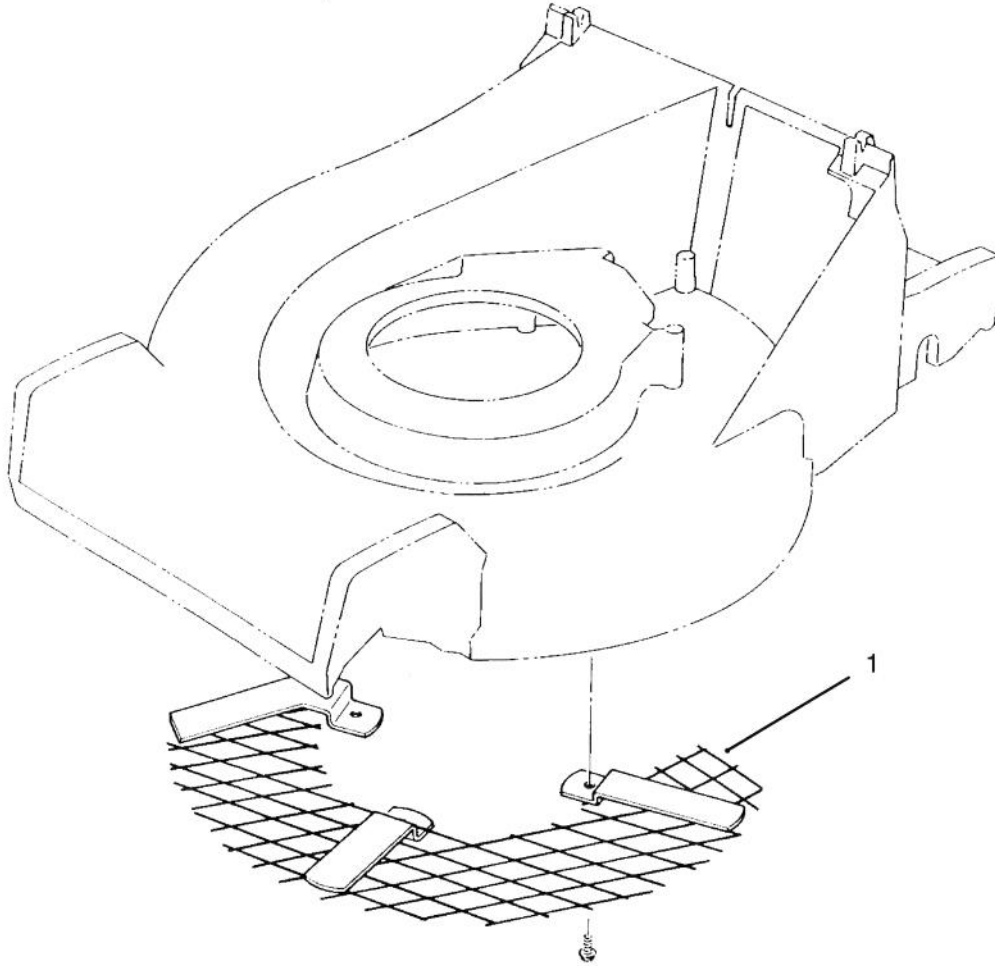

MODEL NO. 59180	PARTS CATALOG
LEAF SHREDDER KIT	

C-1600

LEAF SHREDDER ASSEMBLY

Ref. No.	Part No.	Description	No. Used
1	59180	Shredder - Leaf	1

Ref. No.	Part No.	Description	No. Used