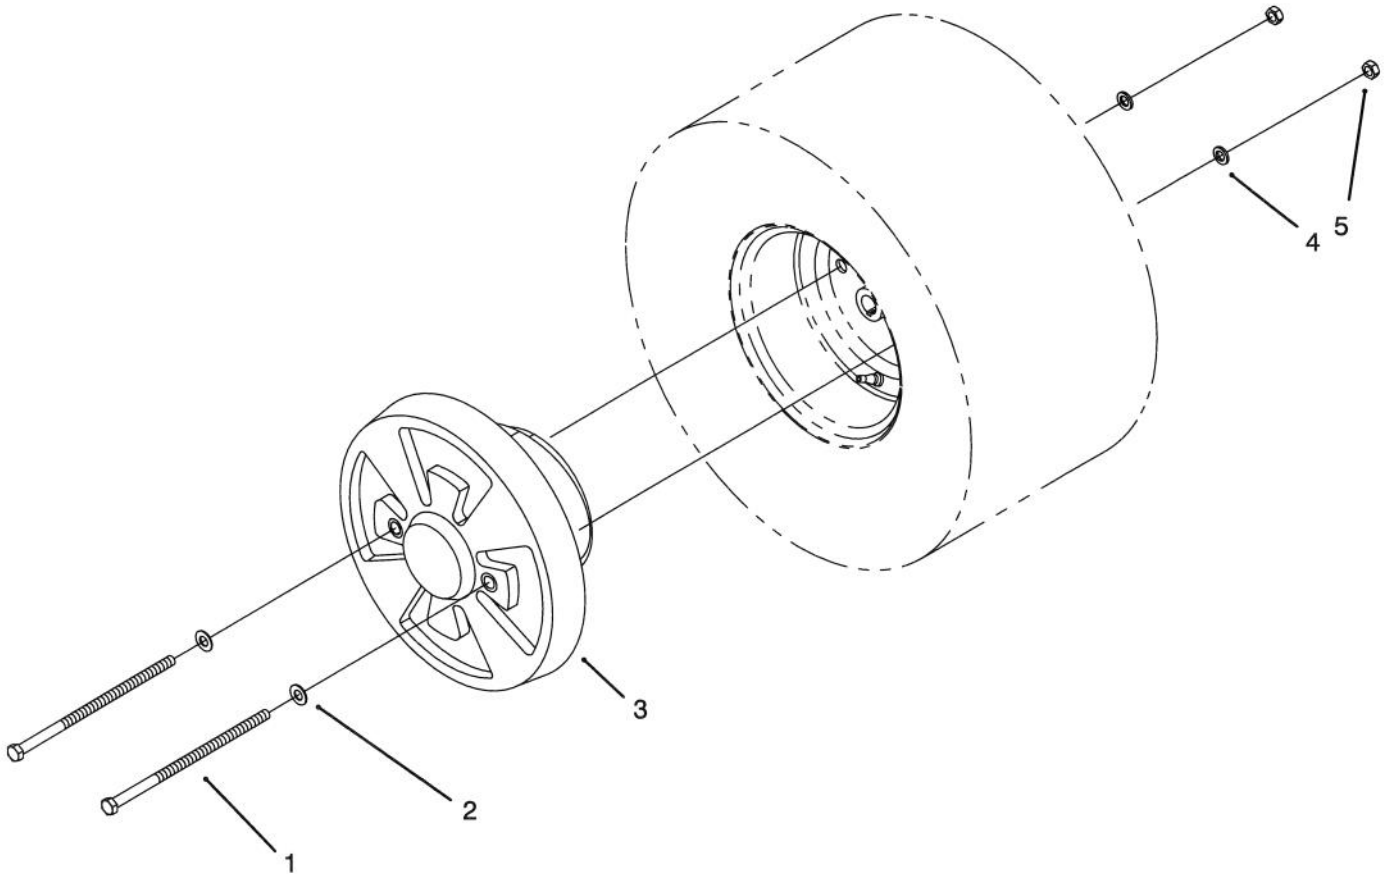

# WHEEL WEIGHT KIT

MODEL NO. 59159

**PARTS  
CATALOG**

C-1596

## WHEEL WEIGHT ASSEMBLY

Ref. No.	Part No.	Description	No. Used
1	323-30	Screw - Hex Hd. Cap	4
2	3256-24	Washer - Flat	4
3	49-4050	Weight - Wheel	2

Ref. No.	Part No.	Description	No. Used
4	3253-5	Washer - Lock	4
5	3217-7	Nut - Hex	4
*	47-7220	Chains - Tire (Optional)	2