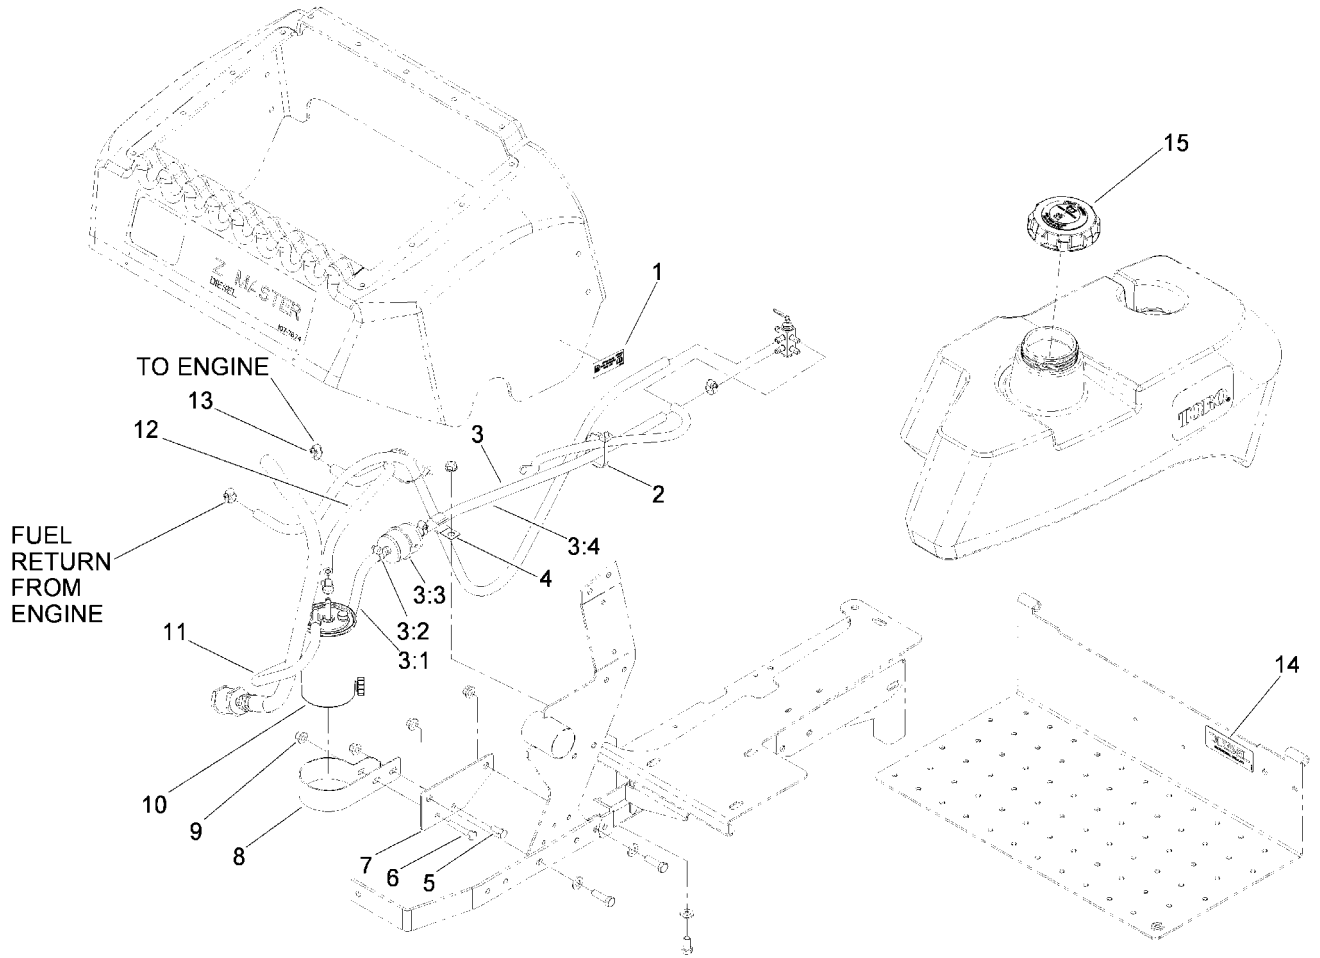

This catalog uses two special reference number formats, one to indicate parts in a service assembly and another to indicate the quantity of a given part in an illustration.

Service Assembly Reference Numbers

Parts in service assemblies have reference numbers in the form a:b. The a represents the reference number of the entire service assembly and the b represents a sequential number unique to each part within the service assembly.

For example, a wheel assembly might be identified by reference number 6, the tire by 6:1, the valve by 6:2, and the wheel by 6:3. When you order the assembly identified by reference number 6, you receive all parts identified by reference numbers 6:1, 6:2, and 6:3. However, you may also order any part individually. Reference numbers of this type appear in illustrations and in part lists.

For example, in an illustration, the reference number 2X 37 means that two of the parts identified by reference number 37 are indicated.

Bio Diesel Kit No. 115-3550

Ref	Part No.	Qty.	Description
1	114-9600	2	Decal-Low Sulfur
2	1-303335	2	Tie-Plastic
3		1	Fuel Hoses And Filter ASM (Not Serviced Separately)
3:1	110-4113	1	Hose-Fuel
3:2	2412-108	2	Clamp-Worm
3:3	112-7836	1	Filter-Inline
3:4	114-8206	1	Hose-Fuel
4	115-3559	1	Clamp-J
5	322-3	1	Screw-HH
6	322-9	1	Screw-HH
7	114-8205-03	1	Plate-Fuel Filter Mount
8	110-8807	1	Bracket-Filter, Fuel
9	3296-58	2	Nut-Lock, NI
10	112-9188	1	Element-Filter, Fuel/Water
11	110-4113	1	Hose-Fuel
12	114-8207	1	Hose-Fuel
13	2412-108	4	Clamp-Worm
14	114-5879	1	Decal-Diesel, Bio-Ready
15	114-8214	2	Biodiesel Cap ASM
