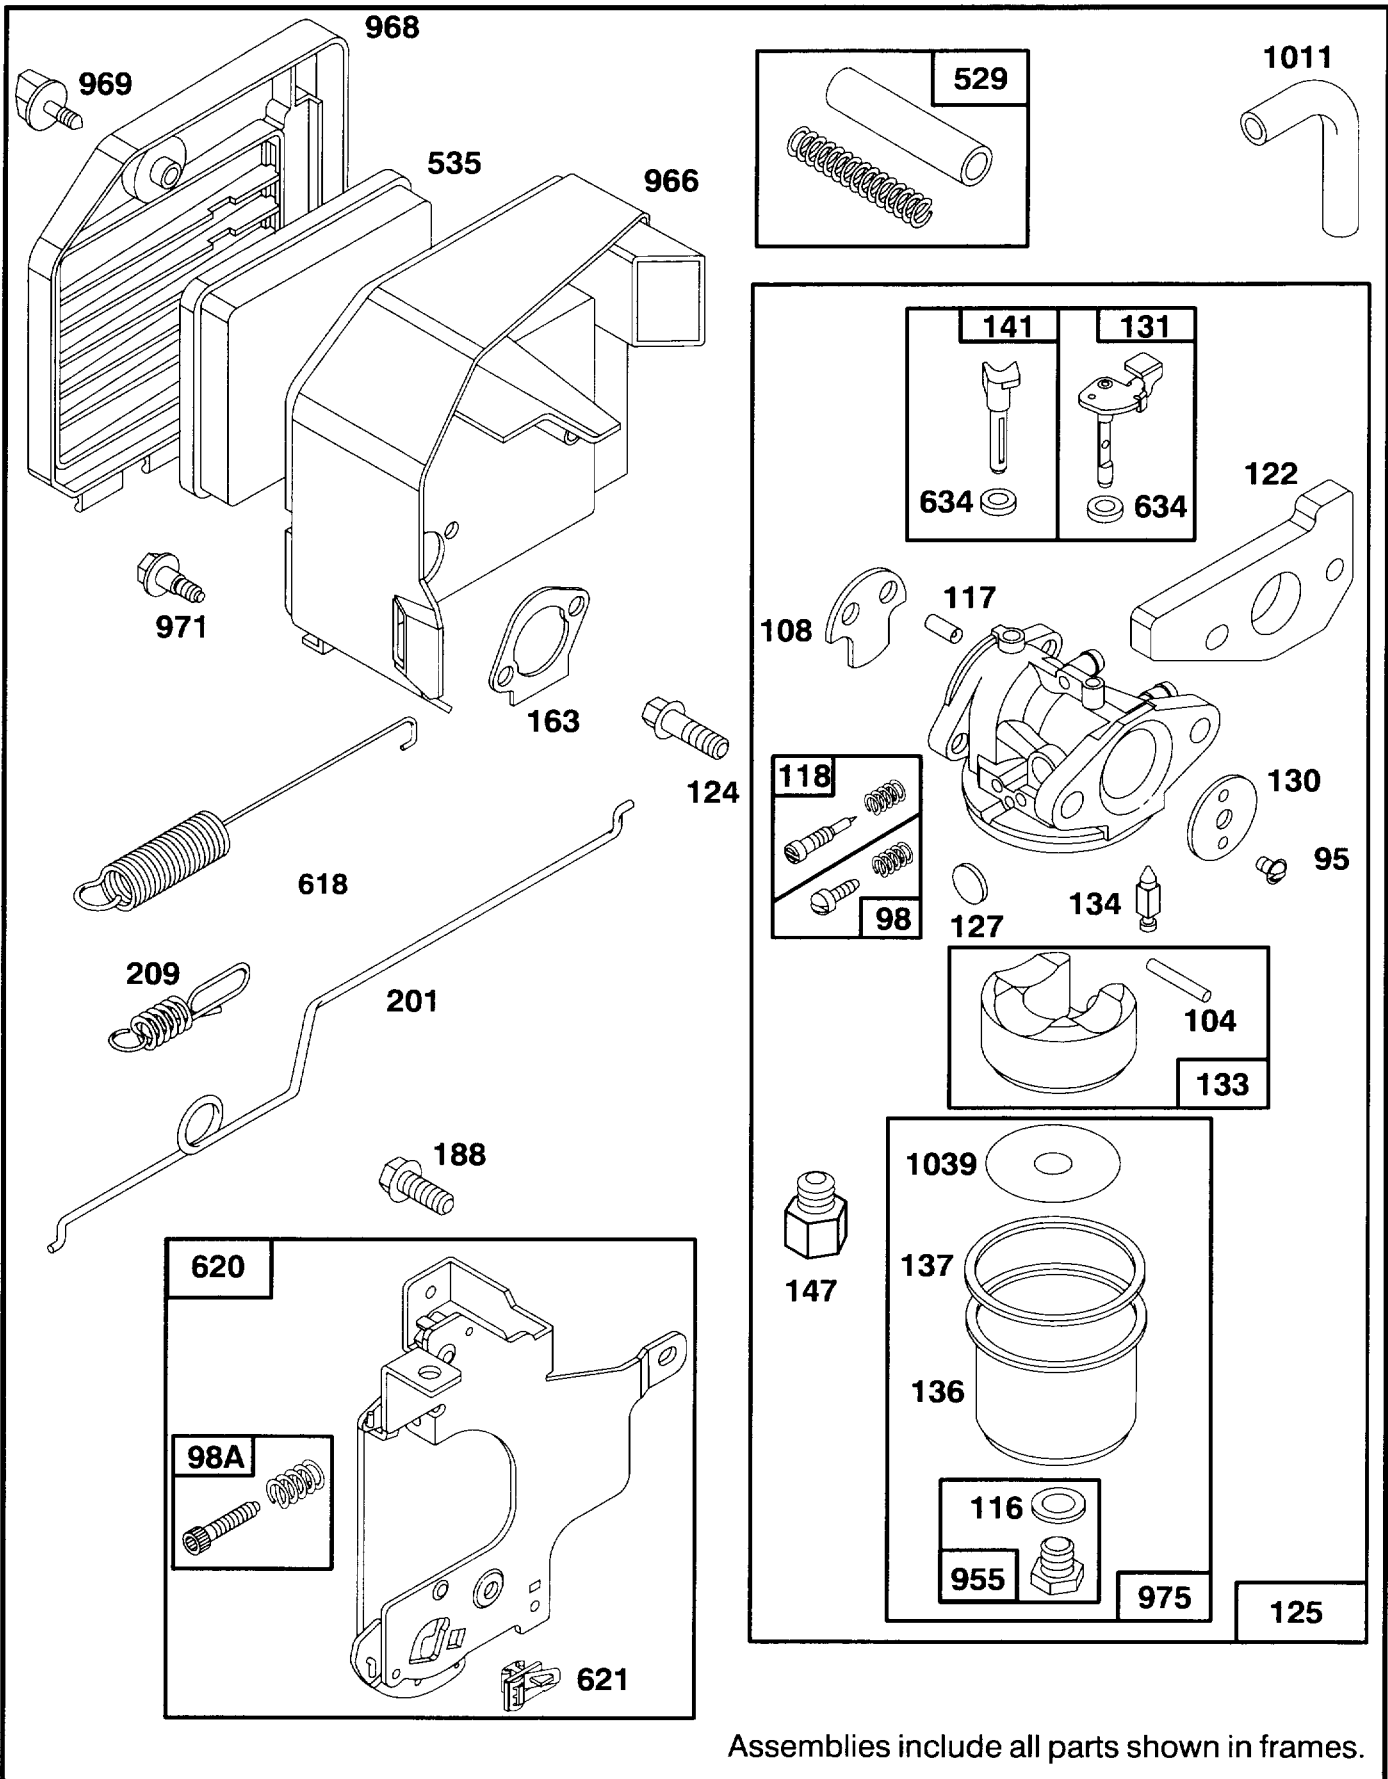

ENGINE GTS-150

ENGINE GTS-150

Ref. No.	Part No.	Description	No. Used
95	77-8090	Screw - Round Head	1
98	77-8240	Screw - Idle Adj.	1
98A	77-8020	Screw Assy - Speed Adj.	1
†104	77-8180	Pin - Float Hinge	1
108	77-8070	Valve - Choke	1
†116	77-8210	Washer - Fuel Bowl	1
†117	77-8060	Jet - Needle Valve	1
†118	77-8230	Valve & Kit - Needle	1
†122	77-7820	Adapter Assy.	1
124	77-7970	Screw - Hex Head (carburetor mounting)	2
125	77-8050	Carburetor Assy	1
†127	77-8100	Plug - Welch	1
130	77-8080	Valve - Throttle	1
131	77-8160	Shaft - Throttle	1
133	77-8170	Float - Carburetor	1
†134	77-8110	Valve - Float (Includes Seat)	1
136	77-7240	Bowl - Fuel	1
†137	77-8200	Gasket - Fuel Bowl	1
141	77-8130	Shaft - Choke	1
147	77-8120	Adapter - Jet	1
		Note: For High Altitude Jet, Order Part No. 77-9000	

Ref. No.	Part No.	Description	No. Used
*163	77-7960	Gasket - Air Cleaner	1
188	77-7450	Screw - Hex. Head (connecting bracket)	2
201	77-7980	Link - Governor	1
209	77-7990	Spring - Governor	1
529	77-8030	Tube - Breather	1
535	77-7950	Element - Filter Note: 77-9010 - Element Paper (Optional)	1
618	77-8140	Spring - Return	1
620	77-8000	Bracket - Carburetor	1
621	77-8010	Switch - Stop	1
†634	77-8150	Washer - Seal	2
955	77-8220	Screw - Hex Head	1
966	77-7940	Base Air Cleaner	1
968	77-7040	Cover - Air Cover	1
969	77-7920	Screw - Air Cleaner	1
971	77-7930	Screw - Air Cleaner	3
975	77-8190	Bowl Assy. - Carburetor	1
1011	77-8040	Tube - Vent	1
†1039	77-7250	Limiter - Float	1

*Included in Gasket Set

†Included in Carburetor Overhaul Kit