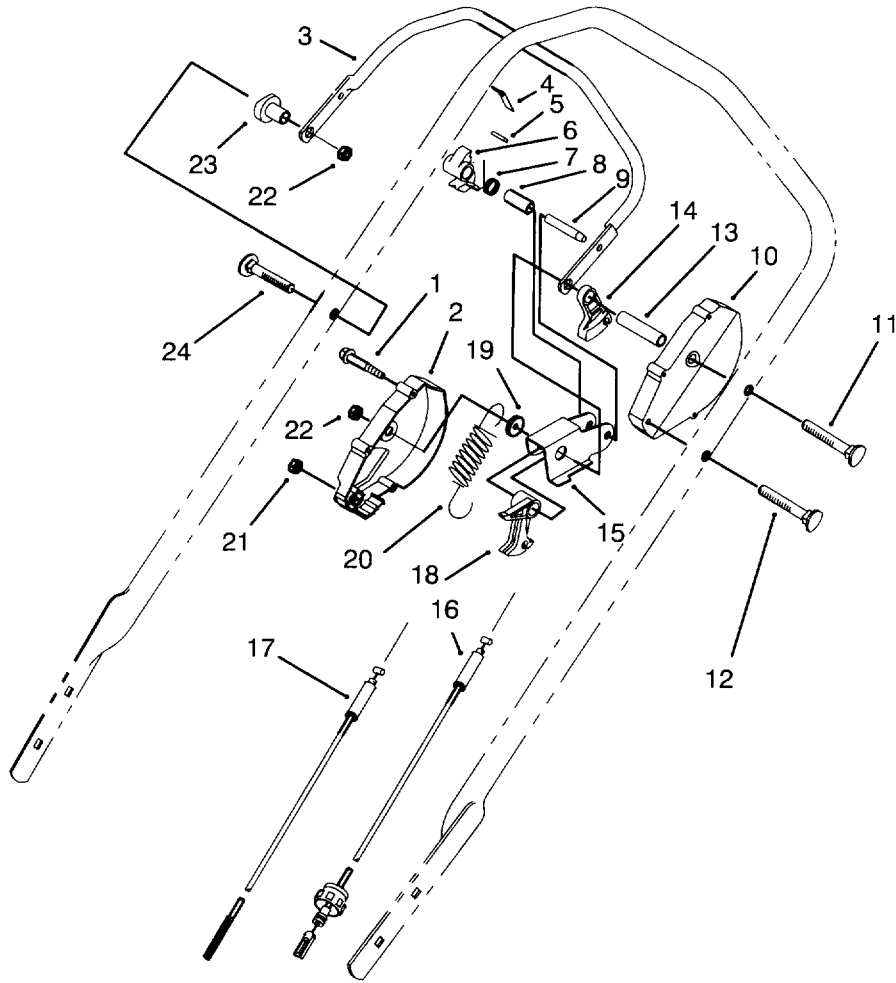

C-1335

TRACTION CONTROL ASSEMBLY

Ref. No.	Part No.	Description	No. Used	Ref. No.	Part No.	Description	No. Used
1	46-7040	Screw - Thread Forming Hex Washer Hd.	3	12	92-2267	Screw - Handle	1
2	12-3429	Housing - Control R.H. (Incl Ref. # 4 & 5)	1	13	46-5590	Spacer	1
3	52-7430	Control Bar Assembly	1	14	46-5520	Lever - Traction	1
4	52-7410	Spring - Leaf	1	15	66-0180	Rocker	1
5	57-6290	Pin - Insert	1	16	46-5480	Cable - Traction	1
6	46-5530	Hook - Control	1	17	83-6600	Cable - Clutch	1
7	46-5510	Spring - Torsion	1	18	46-5540	Lever - Cable	1
8	46-5550	Bushing - P.M.	1	19	66-0170	Washer - Nylon	1
9	32121-9	Pin - Coil	1	20	66-0190	Spring - Detent	1
10	46-5460	Housing - Control L.H.	1	21	3296-75	Locknut	1
11	92-2261	Screw - Handle	1	22	3296-74	Locknut	2
				23	49-1630	Support - Spacer	1
				24	92-2260	Screw - Handle	1