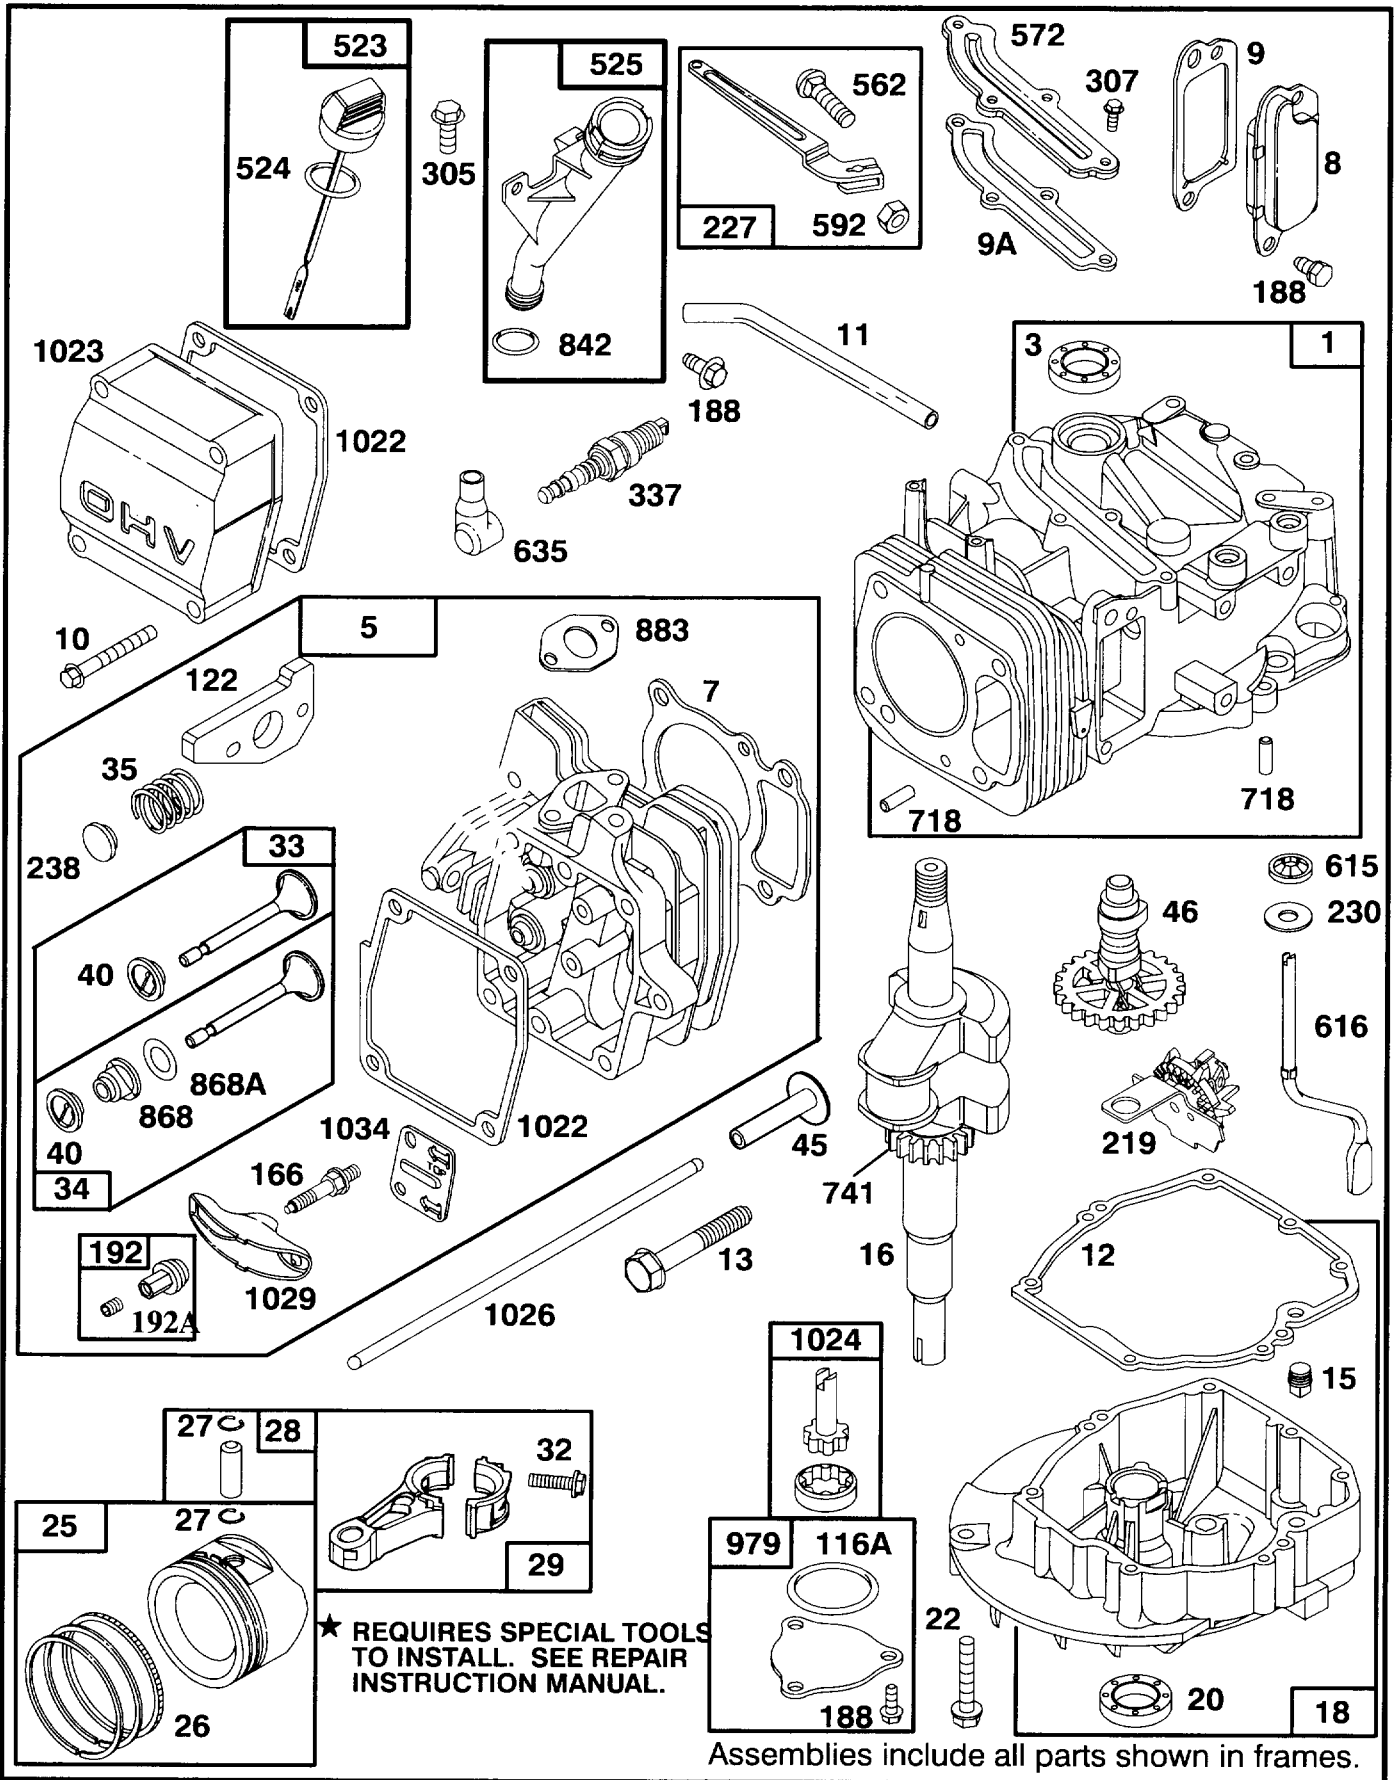

ENGINE GTS-150

ENGINE GTS-150

Ref. No.	Part No.	Description	No. Used	Ref. No.	Part No.	Description	No. Used
1	77-7590	Cylinder Assy.	1	192	77-7910	Nut - Hex Special	2
*3	77-9060	Seal - Oil	1	192A	77-9090	Screw - Set	2
5	77-7730	Head - Cylinder	1	219	77-7500	Gear - Governor	1
*7	77-7740	Gasket - Cylinder Head	1	227	77-7370	Lever - Governor	1
8	77-9260	Breather - Valve	1	230	77-7470	Washer - Thrust	1
*9	77-9250	Gasket - Valve Cover	1	238	77-7800	Cap - Valve	2
*9A	77-7410	Gasket - Breather	1	305	77-8310	Screw - Hex. Head	2
10	77-7360	Screw - Hex. Head (valve cover)	4	307	77-7420	Screw - Sem (breather cover)	4
11	77-7350	Tube - Breather	1	337	77-7330	Plug - Spark	1
*12	77-7550	Gasket - Engine Base	1	523	77-7260	Dipstick - Oil	1
13	77-7630	Screw - Cylinder Head	4	*524	77-7270	Seal - Intake Elbow	1
15	77-9240	Plug - Oil Drain	1	525	77-7290	Tube - Oil Filler	1
16	77-7510	Crankshaft	1	562	77-7380	Bolt - Governor Lever	1
		Note: Order Part No 77-7540 For Timing Gear Key		572	77-7400	Baffle - Cylinder	1
18	77-7560	Base - Engine	1	592	77-7390	Nut - Hex.	1
*20	77-7570	Seal - Oil	1	615	77-7480	Fastener	1
22	77-9070	Screw - Engine Base	7	616	77-7460	Crank - Governor	1
		Note: Order Prt No.77-9080 For Hole Nearest Breather		635	77-7340	Elbow - Spark Plug	1
25	77-7690	Piston Assy. (Std.)	1	718	77-7600	Dowel - Sleeve	2
26	77-7700	Ring Set (Std.)	1	741	77-7530	Gear - Timing	1
27	77-7710	Lock - Piston Pin	2	*842	77-7300	Seal - O Ring	1
28	77-7720	Pin - Piston (Std)	1	*868	77-7890	Seal Assy. - Valve	1
29	77-7670	Rod - Connecting	1	*868A	77-7900	Gasket - Valve	1
32	77-7680	Screw - Connecting Rod	2	*883	77-7760	Gasket - Exhaust	1
33	77-7860	Valve - Exhaust	1	979	77-7650	Cover - Oil Pump	1
34	77-7880	Valve - Intake	1	*1022	77-7320	Gasket - Rocker Cover	1
35	77-7810	Spring - Valve	2	1023	77-7060	Cover - Valve	1
40	77-7870	Retainer - Spring	2	1024	77-7640	Pump - Oil	1
45	77-7610	Tappet - Valve	2	1026	77-7620	Rod - Push	2
46	77-7490	Gear - Cam	1	1029	77-7790	Arm - VLV Rocker	2
*116A	77-7660	Seal - O Ring	1	1034	77-7770	Guide - Push Rod	1
†122	77-7820	Adapter Assy.	1	*	77-9280	Short Block	
166	77-7780	Stud - Rocker Arm	2			(Incl. Ref. #1, 7, 9, 9A, 16, 18, 25, 28, 29, 45, 46, 122, 219, 230, 615, 616, 883, 979, 1022, & 1024 pg. 10)	
188	77-7450	Screw - Sem (Breather Mounting, pump cover)	5			(Incl. Ref. #163 pg.12)	1

*Included in Gasket Set

†Included in Carburetor Overhaul Kit