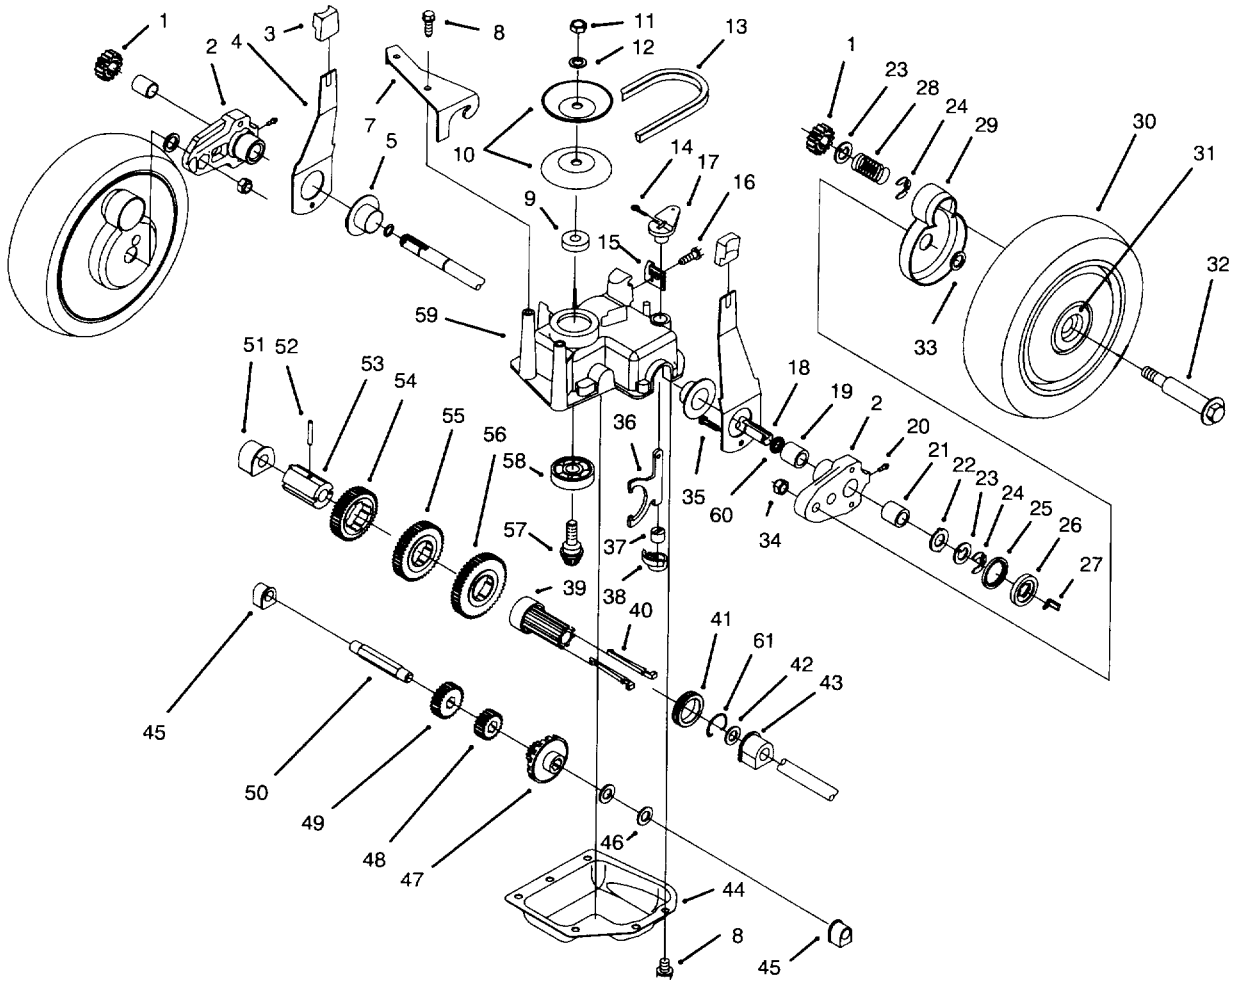

C-1333

GEAR CASE ASSEMBLY (CONTINUED)

Ref. No.	Part No.	Description	No. Used
49	55-3800	Gear - Pinion	1
50	60-8800	Shaft - Intermediate	1
51	60-8850	Bushing - Output Shaft	1
52	32121-120	Pin - Coil	1
53	60-8790	Sleeve - Gear	1
54	55-3810	Gear - 39 Tooth 3rd Gear	1
55	55-3790	Gear - 44 Tooth 2nd Gear	1

Ref. No.	Part No.	Description	No. Used
56	55-3770	Gear - 49 Tooth 1st Gear	1
57	60-8890	Pinion - Bevel	1
58	38-7820	Bearing - Ball	1
59	60-8710	Gear Case - Upper	1
60	237-153	O-Ring	2
61	65-5250	Clip - Spring	1
*	62-6673	Gear Case Assembly	1

*Not Illustrated