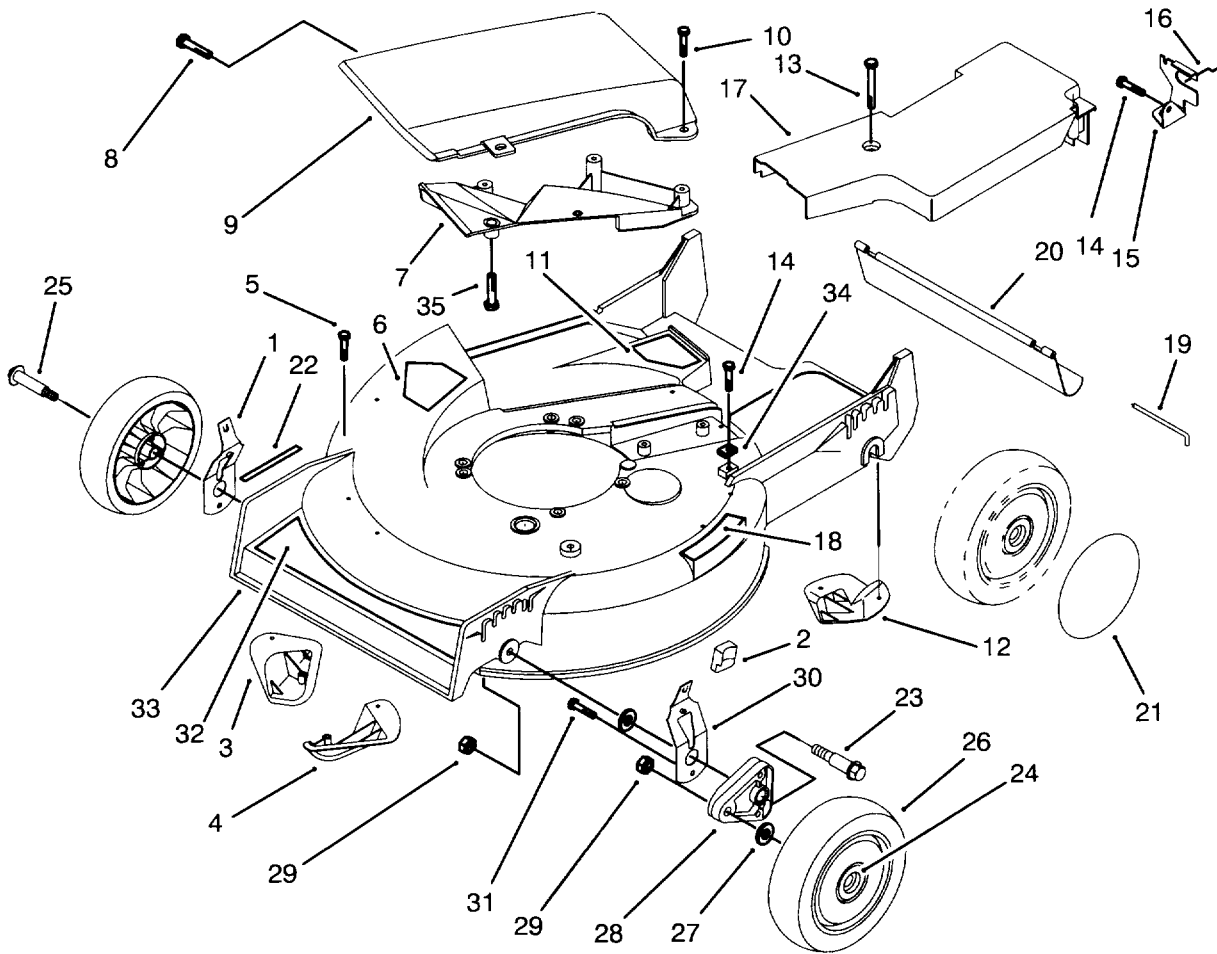

<b>MODEL NO. 20438-3900001 &amp; UP</b>	<b>PARTS CATALOG</b>
<b>21" RECYCLER<sup>®</sup></b> <b>Mower</b>	

C-1331

## HOUSING ASSEMBLY

Ref. No.	Part No.	Description	No. Used
1	71-0561	Spring Arm Ass'y R.H.	1
2	25-7740	Knob - Arm	2
3	92-1720	Plate - Kicker R.H. Front	1
4	92-1730	Plate - Kicker L.H. Front	1
5	32144-111	Screw - Plastite	6
6	43-8480	Decal - Danger	1
7		Deflector - Recycler	1
8	46-6810	Screw & Washer Ass'y	1
9	14-4069	Cover Assembly (Incl. Ref. #7 & 35)	1
10	46-6811	Screw - Thread Forming	3
11	82-8450	Decal - Danger	1
12	92-1750	Plate - Kicker L.H. Rear	1
13	37-7260	Screw - Special	2
14	32144-70	Screw - Thread Forming	2
15	82-5680	Bracket - Traction Adj.	1

Ref. No.	Part No.	Description	No. Used
16	46-7030	Retainer - Cable	1
17	82-9910	Cover - Belt	1
18	46-7370	Decal - Step Pad	1
19	33-3208	Rod - Shield	1
20	44-0580	Shield - Trailing	1
21	91-2253	Cover - Wheel	1
22	92-2279	Decal - H.O.C.	4
23	66-0560	Screw - Pivot	2
24	27-6250	Bushing	4
25	27-6232	Bolt - Wheel	2
26	14-9989	Wheel & Tire Assembly (Incl. Ref. #24)	2
27	40-1940	Washer - Wheel Bolt	4
28	66-0580-03	Arm - Pivot	2
29	3296-6	Nut - Lock	4
30	71-0571	Spring Arm Ass'y L.H.	1