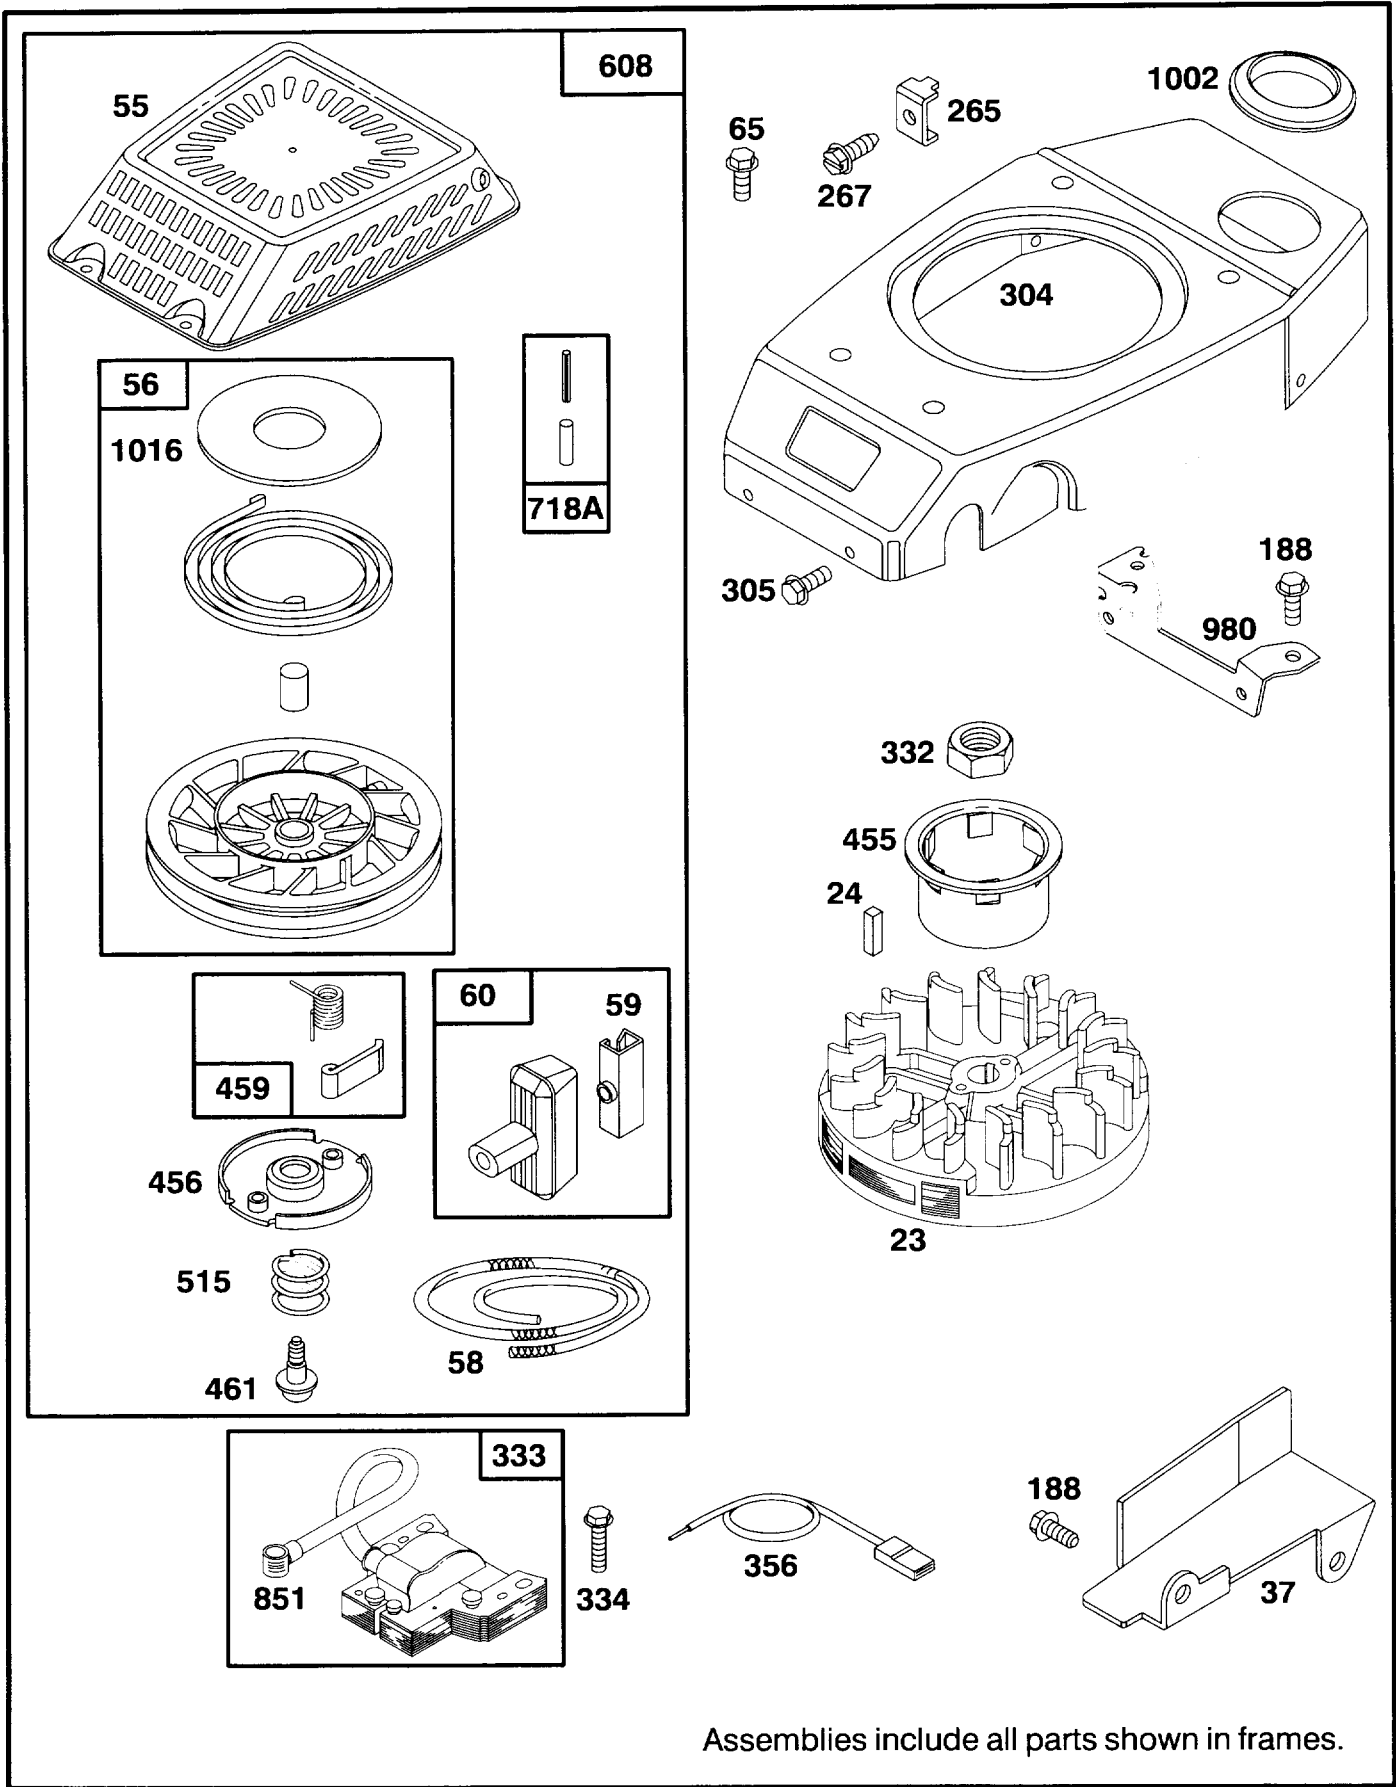

ENGINE GTS-150

Assemblies include all parts shown in frames.

ENGINE GTS-150

Ref. No.	Part No.	Description	No. Used
23	77-8330	Flywheel - Magneto	1
24	77-8340	Key - Flywheel	1
37	77-7190	Guard - Flywheel	1
55	77-8460	Housing - Rewind Starter	1
56	77-8560	Pulley - Rewind Starter	1
58	77-8480	Spool - Starter Rope (Cut To Suit)	1
59	77-7210	Insert - Starter Grip	1
60	77-8510	Grip - Starter Rope	1
65	77-8300	Screw - Hex. Head	4
188	77-7450	Screw - Hex. Head (Blower bracket, Flywheel Guard)	4
265	77-8280	Clamp - Casing	1
267	77-8290	Screw - Hex Head	1
304	77-8270	Housing - Blower	1
305	77-8310	Screw - Hex. Head (blower housing)	4

Ref. No.	Part No.	Description	No. Used
332	77-8360	Nut - Hex	1
333	77-8420	Armature - Magneto	1
334	77-8440	Screw - Sem	2
356	77-8400	Wire - Ground	1
455	77-8350	Cup - Starter	1
456	77-8470	Retainer - Spring	1
459	77-8530	Pawl & Spring Ratchet	2
461	77-8490	Screw - Rewind Starter	1
515	77-8500	Spring - Retainer	1
608	77-8450	Starter Assy - Rewind	1
718A	77-8550	Dowel - Sleeve	1
851	77-8430	Terminal - Spark Plug	1
980	77-7140	Bracket - Blower Housing.	1
1002	77-7180	Grommet	1
1016	77-8570	Cover - Pulley	1