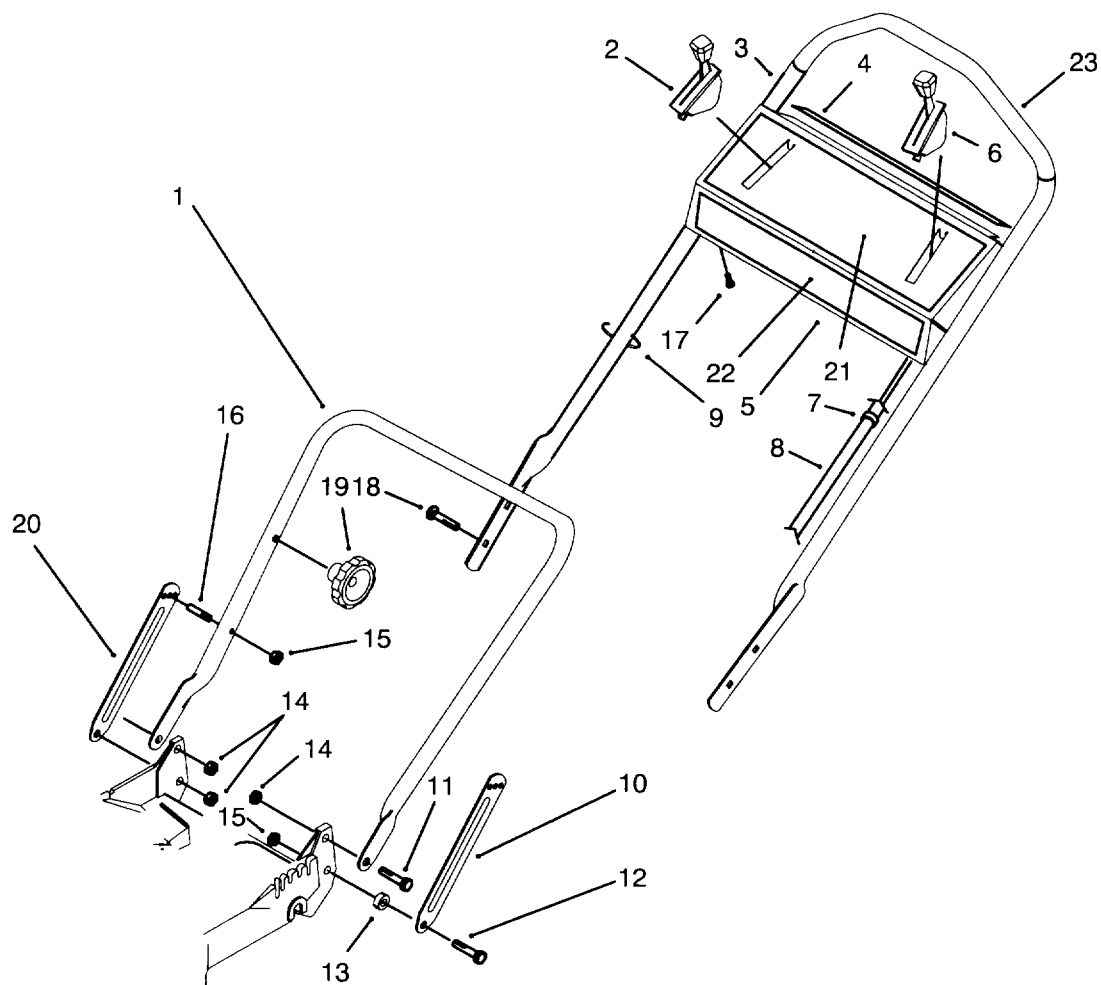

C-1334

HANDLE ASSEMBLY

Ref. No.	Part No.	Description	No. Used
1	82-5531-03	Lower Handle Ass'y	1
2	76-2712	Control - Ground Speed	1
3	92-2277	Handle - Upper	1
4	63-9060	Decal - Danger	1
5	16-1619	Panel - Control (Incl. Ref. #4, 21, & 22)	1
6	71-8391	Control - Throttle	1
7	2412-50	Clip Convolved Tubing	3
8	46-6440	Cover - Control Cable	1
9	3290-378	Tie - Cable	3
10	84-8361	Latch - Handle L.H.	1
11	27-7211	Screw - Shoulder	2

Ref. No.	Part No.	Description	No. Used
12	27-7210	Screw - Shoulder	2
13	3-3287	Spacer - Handle Latch	2
14	3296-72	Nut - Lock	3
15	3296-47	Nut - Lock	3
†16	49-2750	Pin - Handle	2
17	32144-115	Screw - Tapping	4
18	92-2260	Screw - Handle	2
19	19-4050	Knob - Handle Release	2
20	84-8401	Latch - Handle R.H.	1
21	92-2285	Decal - Instruction	1
22	92-3146	Decal - Panel Front	1
23	92-4086	Grip - Foam	1

†Service Replacement Part