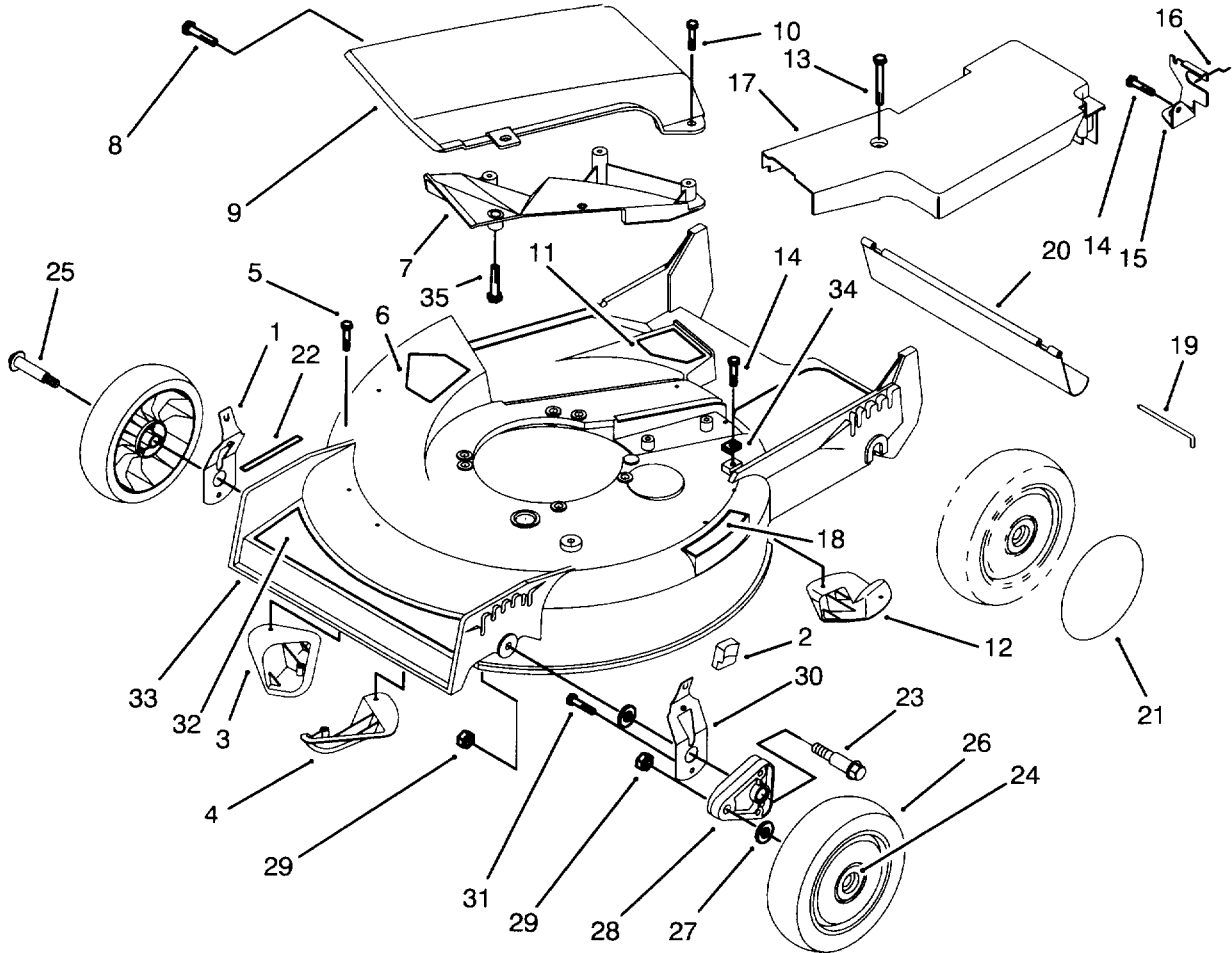

C-1331

HOUSING ASSEMBLY

Ref. No.	Part No.	Description	No. Used
1	71-0561	Spring Arm Ass'y R.H.	1
2	25-7740	Knob - Arm	2
3	92-1720	Plate - Kicker R.H. Front	1
4	92-1730	Plate - Kicker L.H. Front	1
5	32144-111	Screw - Plastite	6
6	43-8480	Decal - Danger	1
7		Deflector - Recycler	1
8	46-6810	Screw & Washer Ass'y	1
9	14-4069	Cover Assembly (Incl. Ref. #7 & 35)	1
10	46-6811	Screw - Thread Forming	3
11	82-8450	Decal - Danger	1
12	92-1750	Plate - Kicker L.H. Rear	1
13	37-7260	Screw - Special	2
14	32144-70	Screw - Thread Forming	2
15	82-5680	Bracket - Traction Adj.	1

Ref. No.	Part No.	Description	No. Used
16	46-7030	Retainer - Cable	1
17	82-9910	Cover - Belt	1
18	46-7370	Decal - Step Pad	1
19	33-3208	Rod - Shield	1
20	44-0580	Shield - Trailing	1
21	91-2253	Cover - Wheel	1
22	92-2279	Decal - H.O.C.	4
23	66-0560	Screw - Pivot	2
24	27-6250	Bushing	4
25	27-6232	Bolt - Wheel	2
26	14-9989	Wheel & Tire Assembly (Incl. Ref. #24)	2
27	40-1940	Washer - Wheel Bolt	4
28	66-0580-03	Arm - Pivot	2
29	3296-6	Nut - Lock	4
30	71-0571	Spring Arm Ass'y L.H.	1