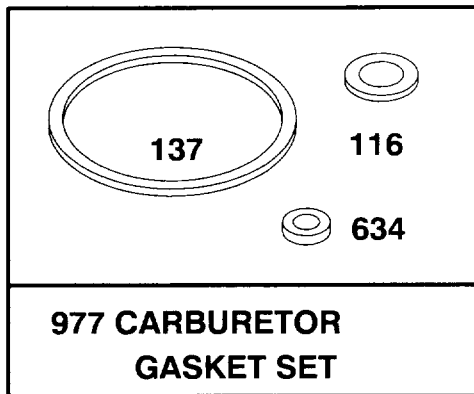

Assemblies include all parts shown in frames.

ENGINE GTS 150

Ref. No.	Part No.	Description	No. Used
104	77-8180	Pin - Float Hinge	1
116	77-8210	Washer - Fuel Bowl	1
117	77-8060	Jet - Needle Valve	1
118	77-8230	Valve & Kit - Needle	1
121	77-8920	Overhaul Kit - Carburetor	1
122	77-7820	Adapter Assy.	1
127	77-8100	Plug - Welch	1

Ref. No.	Part No.	Description	No. Used
134	77-8110	Valve - Float (Includes Seat)	1
137	77-8200	Gasket - Fuel Bowl	1
358	77-8900	Gasket Set	1
634	77-8150	Washer - Seal	2
977	77-8930	Gasket Set - Carburetor	1
1039	77-7250	Limiter - Float	1
	77-9000	High Altitude Jet	1