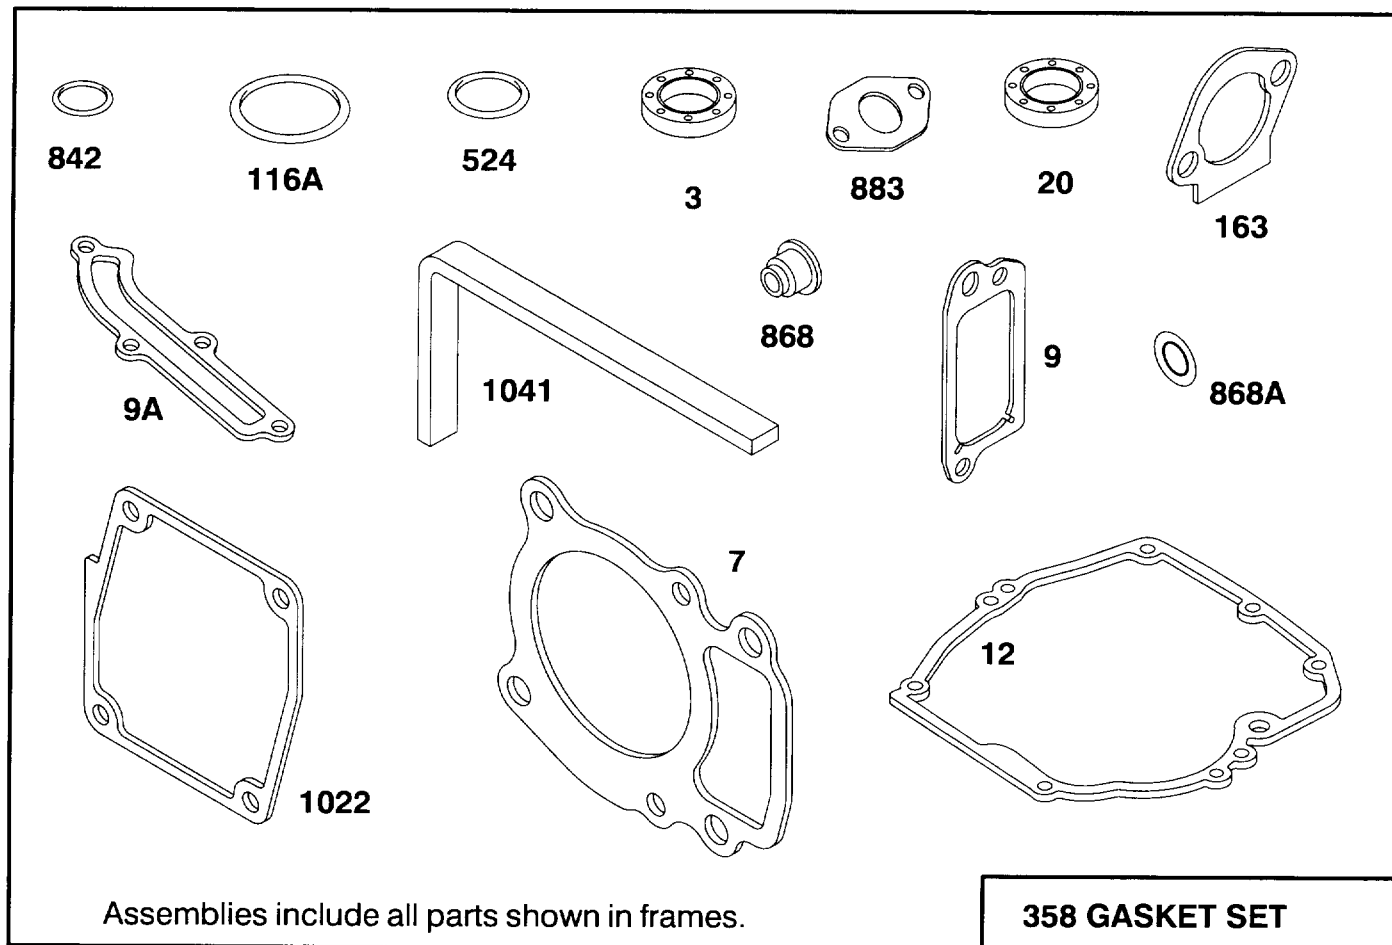

## TRACTION CONTROL ASSEMBLY

Ref. No.	Part No.	Description	No. Used	Ref. No.	Part No.	Description	No. Used
1	46-7040	Screw - Thread Forming Hex Washer Hd.	3	12	92-2267	Screw - Handle	1
2	12-3429	Housing - Control R.H. (Incl Ref. # 4 & 5)	1	13	46-5590	Spacer	1
3	52-7430	Control Bar Assembly	1	14	46-5520	Lever - Traction	1
4	52-7410	Spring - Leaf	1	15	66-0180	Rocker	1
5	57-6290	Pin - Insert	1	16	46-5480	Cable - Traction	1
6	46-5530	Hook - Control	1	17	83-6600	Cable - Clutch	1
7	46-5510	Spring - Torsion	1	18	46-5540	Lever - Cable	1
8	46-5550	Bushing - P.M.	1	19	66-0170	Washer - Nylon	1
9	32121-9	Pin - Coil	1	20	66-0190	Spring - Detent	1
10	46-5460	Housing - Control L.H.	1	21	3296-75	Locknut	1
11	92-2261	Screw - Handle	1	22	3296-74	Locknut	2
				23	49-1630	Support - Spacer	1
				24	92-2260	Screw - Handle	1