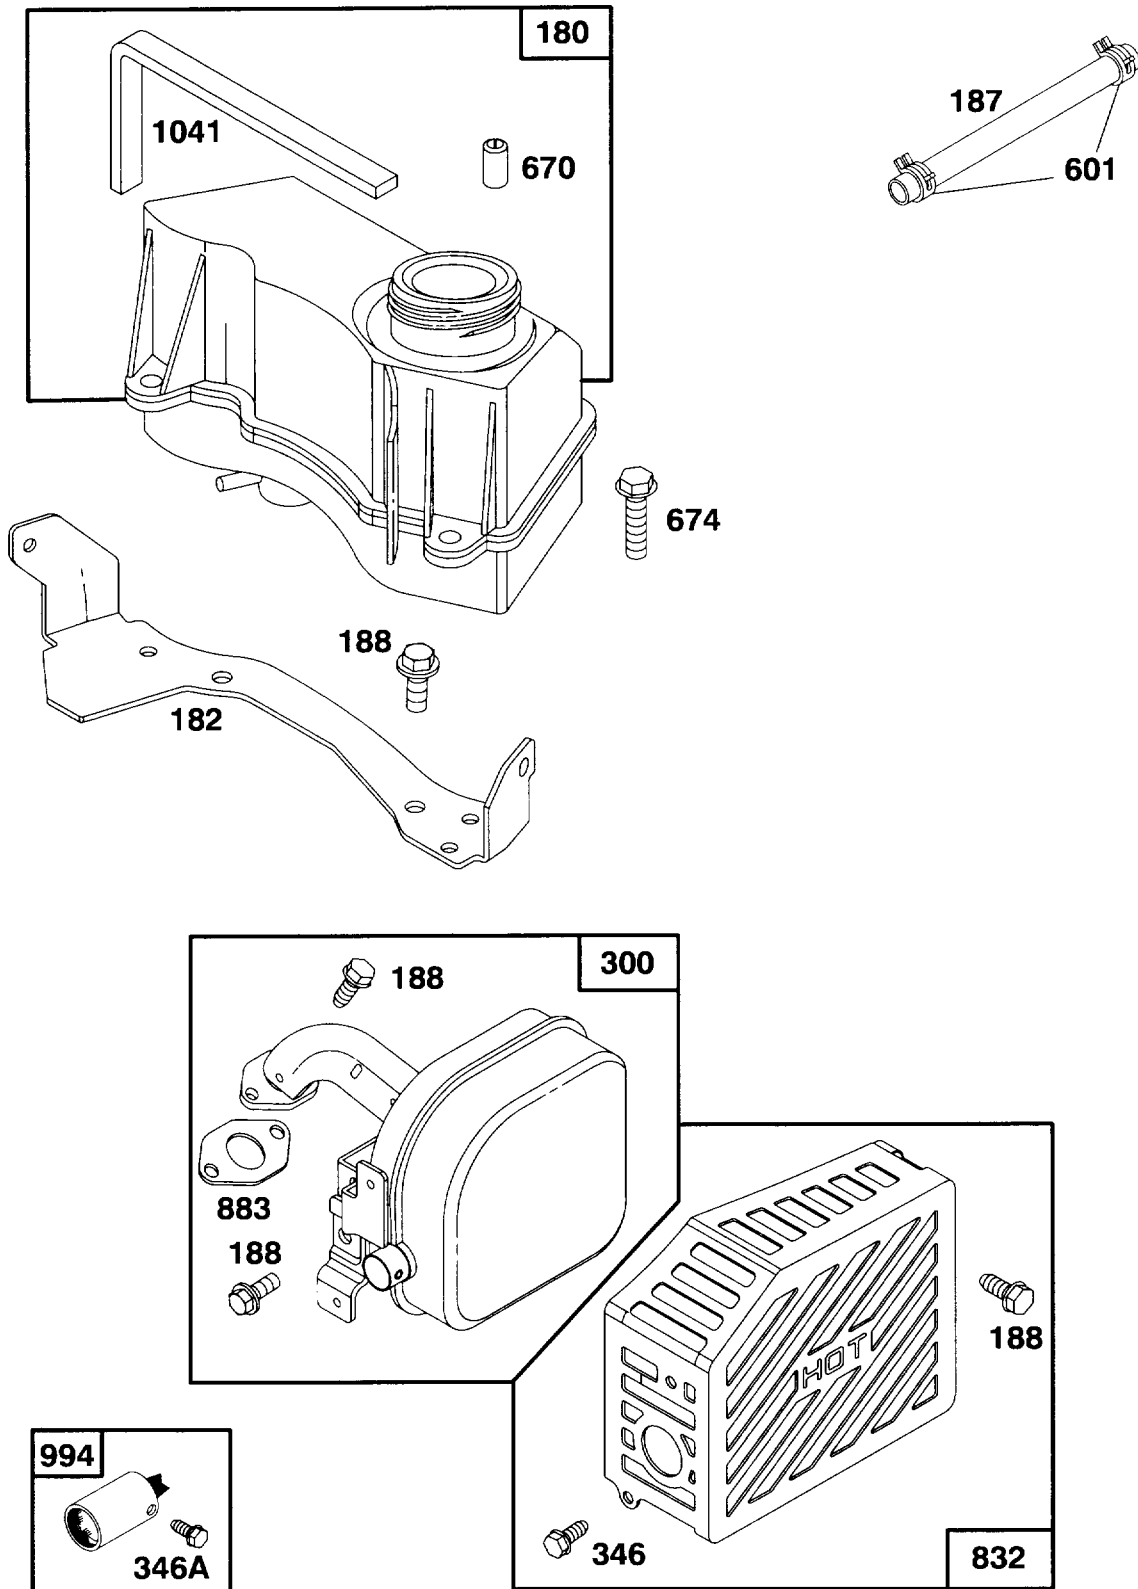

ENGINE GTS-150

Assemblies include all parts shown in frames.

ENGINE GTS-150

Ref. No.	Part No.	Description	No. Used
180	77-8580	Tank Assy - Fuel	1
182	77-7170	Bracket - Fuel Tank	1
187	77-8620	Hose - Fuel (Cut To Suit)	1
188	77-7450	Screw - Hex. Head (muffler guard, muffler manifold to head connecting bracket, tk bracket)	7
300	77-8640	Muffler - Exhaust	1
346	77-8650	Screw - Self Tapping (muffler guard)	2

Ref. No.	Part No.	Description	No. Used
346A	77-9050	Screw - Arrester Mtg.	1
601	77-8630	Clamp - CL Pipe	2
670	77-9030	Spacer - Fuel Tank (Incl. 2)	1
674	77-8600	Screw - Tank Mtg.	2
832	77-9290	Guard - Muffler	1
*883	77-7760	Gasket - Exhaust	1
994	77-9040	Arrester - Spark	1
*1041	77-8590	Seal - Foam	1

*Included in Gasket Set