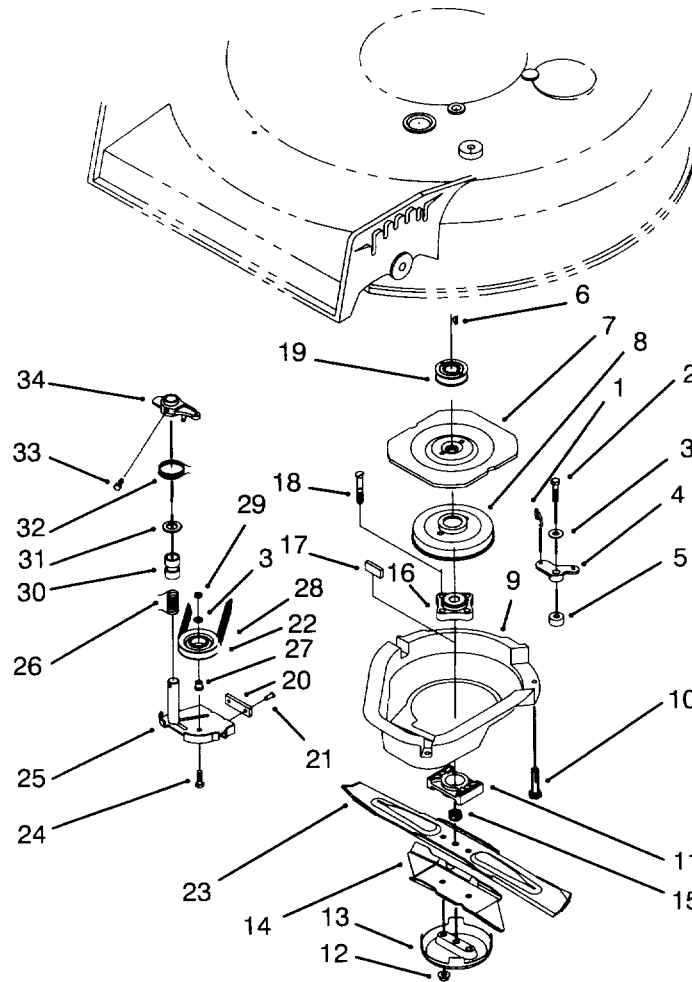

Ref. No.	Part No.	Description	No. Used
16	46-7030	Retainer - Cable	1
17	82-9910	Cover - Belt	1
18	46-7370	Decal - Step Pad	1
19	33-3208	Rod - Shield	1
20	44-0580	Shield - Trailing	1
21	91-2253	Cover - Wheel	1
22	92-2279	Decal - H.O.C.	4
23	66-0560	Screw - Pivot	2
24	27-6250	Bushing	4
25	27-6232	Bolt - Wheel	2
26	14-9989	Wheel & Tire Assembly (Incl. Ref. #24)	2
27	40-1940	Washer - Wheel Bolt	4
28	66-0580-03	Arm - Pivot	2
29	3296-6	Nut - Lock	4
30	71-0571	Spring Arm Ass'y L.H.	1

### HOUSING ASSEMBLY (CONTINUED)

Ref. No.	Part No.	Description	No. Used	Ref. No.	Part No.	Description	No. Used
31	32144-85	Screw - Thread Forming	2	34	62-3720	Clamp - Cable	1
32	92-2281	Decal - Deck	1	35		Screw - Plastite	5
33	16-1589	Housing Assembly (Incl. Ref. #1, 3-6, 8, 11 - 12, 14, 22, pg.1) (Incl. Ref. #5 pg. 3) (Incl. Ref. #30-31 pg.4)	1				

## ENGINE ASSEMBLY

Ref. No.	Part No.	Description	No. Used	Ref. No.	Part No.	Description	No. Used
1	2210-249	Clamp - Throttle	1	6	32144-70	Screw - Hex Washer Hd.	2
2	2210-313	Screw - Clamp	1	7	32144-102	Screw - Thread Forming	3
3	77-8981	Engine	1	8	92-2289	Plate - Toro	1
4	92-3147	Decal - Recoil	1	9	55-3570	Gas Cap Assembly	1
5	66-0570	Guide - Belt	1				

## BLADE BRAKE CLUTCH ASSEMBLY

Ref. No.	Part No.	Description	No. Used
1	49-2810	Link - Control	1
2	32104-107	Screw - Self Tap Hex Hd.	1
3	3256-23	Washer - Plain	2
4	49-7960	Bell Crank	1
5	49-7950	Sleeve - Bell Crank	1
6	3257-17	Key - Woodruff	1
7	56-6160	Flywheel	1
8	56-6170	Drum - Brake	1
9	46-5690	Shield	1
10	46-6811	Screw - Thread Forming Hex Washer Hd.	3
11	62-4280	Spacer - Blade	1
12	54-9190	Locknut	2
13	80-2770	Cup - Anti-Scalp	1
14	91-2255	Stiffener - Blade	1
15	3296-33	Locknut	1
16	42-6890	Hub Assembly	1
17	52-3480	Dampener - Vibration	2