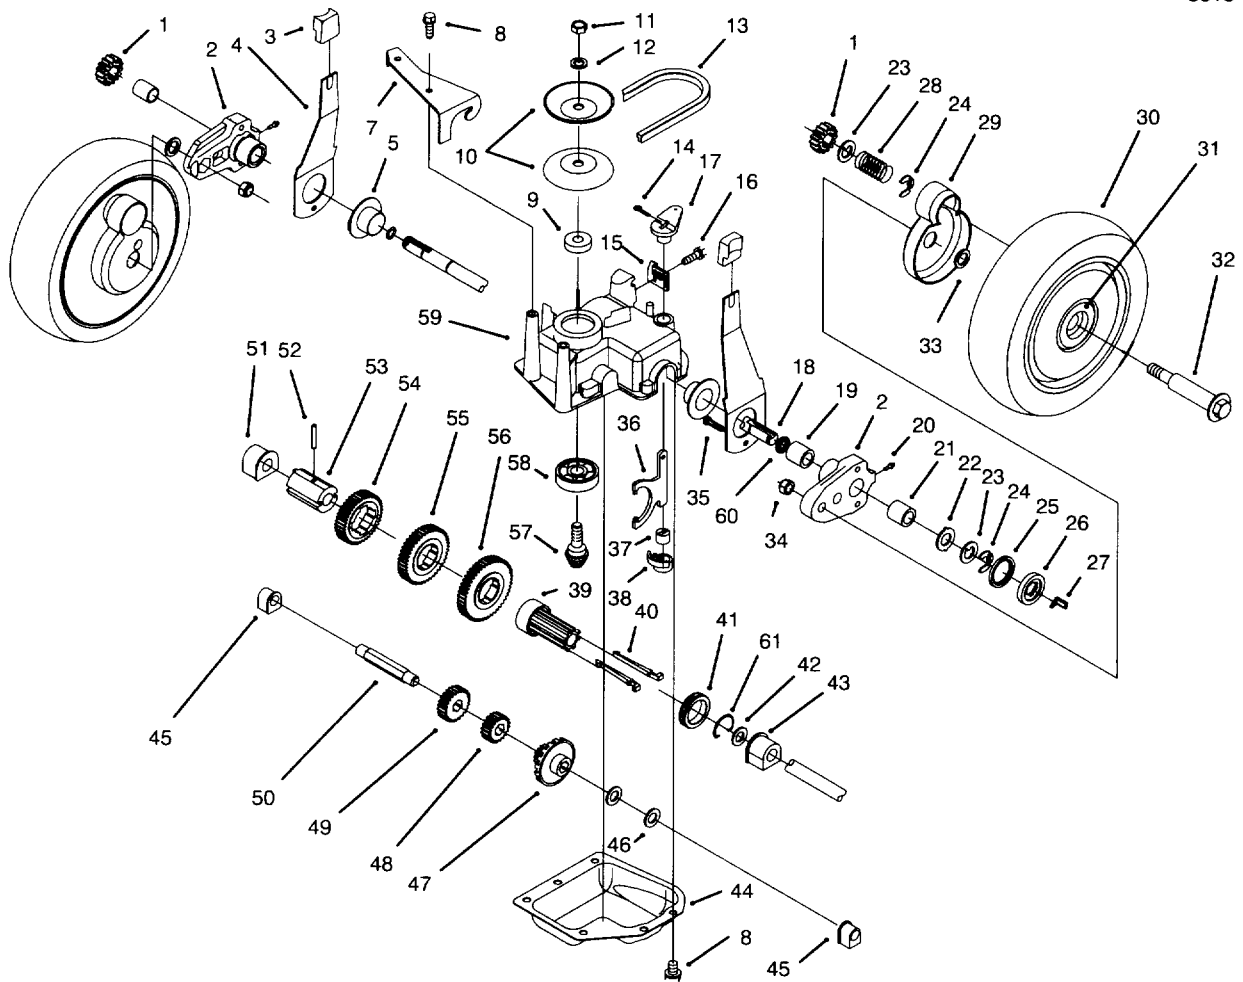

### HOUSING ASSEMBLY (CONTINUED)

Ref. No.	Part No.	Description	No. Used	Ref. No.	Part No.	Description	No. Used
31	32144-85	Screw - Thread Forming	2	34	62-3720	Clamp - Cable	1
32	92-2281	Decal - Deck	1	35		Screw - Plastite	5
33	16-1589	Housing Assembly (Incl. Ref. #1, 3-6, 8, 11 - 12, 14, 22, pg.1) (Incl. Ref. #5 pg. 3) (Incl. Ref. #30-31 pg.4)	1				

## ENGINE ASSEMBLY

Ref. No.	Part No.	Description	No. Used	Ref. No.	Part No.	Description	No. Used
1	2210-249	Clamp - Throttle	1	6	32144-70	Screw - Hex Washer Hd.	2
2	2210-313	Screw - Clamp	1	7	32144-102	Screw - Thread Forming	3
3	77-8981	Engine	1	8	92-2289	Plate - Toro	1
4	92-3147	Decal - Recoil	1	9	55-3570	Gas Cap Assembly	1
5	66-0570	Guide - Belt	1				

## BLADE BRAKE CLUTCH ASSEMBLY

Ref. No.	Part No.	Description	No. Used
1	49-2810	Link - Control	1
2	32104-107	Screw - Self Tap Hex Hd.	1
3	3256-23	Washer - Plain	2
4	49-7960	Bell Crank	1
5	49-7950	Sleeve - Bell Crank	1
6	3257-17	Key - Woodruff	1
7	56-6160	Flywheel	1
8	56-6170	Drum - Brake	1
9	46-5690	Shield	1
10	46-6811	Screw - Thread Forming Hex Washer Hd.	3
11	62-4280	Spacer - Blade	1
12	54-9190	Locknut	2
13	80-2770	Cup - Anti-Scalp	1
14	91-2255	Stiffener - Blade	1
15	3296-33	Locknut	1
16	42-6890	Hub Assembly	1
17	52-3480	Dampener - Vibration	2

Ref. No.	Part No.	Description	No. Used
18	42-3190	Bolt - Blade	2
19	62-7560	Pulley Driver	1
20		Pad - Brake	1
21	3295-23	Rivet - Semi Tubular	2
22	46-5650	Pulley Idler	1
23	14-9419	Blade - 21"	1
24	322-16	Hex Hd. Capscrew	1
25	49-7920	Brake Plate (Incl. Ref. # 20 & 21)	1
26	46-5670	Spring - Torsion Lower	1
27	46-5630	Hub - Idler Pulley	1
28	42-0884	V-Belt	1
29	3296-47	Locknut	1
30	68-9780	Bearing	2
31	70-1160	Washer - P.M.	1
32	49-7970	Spring - Torsion Upper	1
33	32104-96	Screw - Self Tap Hex Hd.	1
34	49-2820	Lever	1