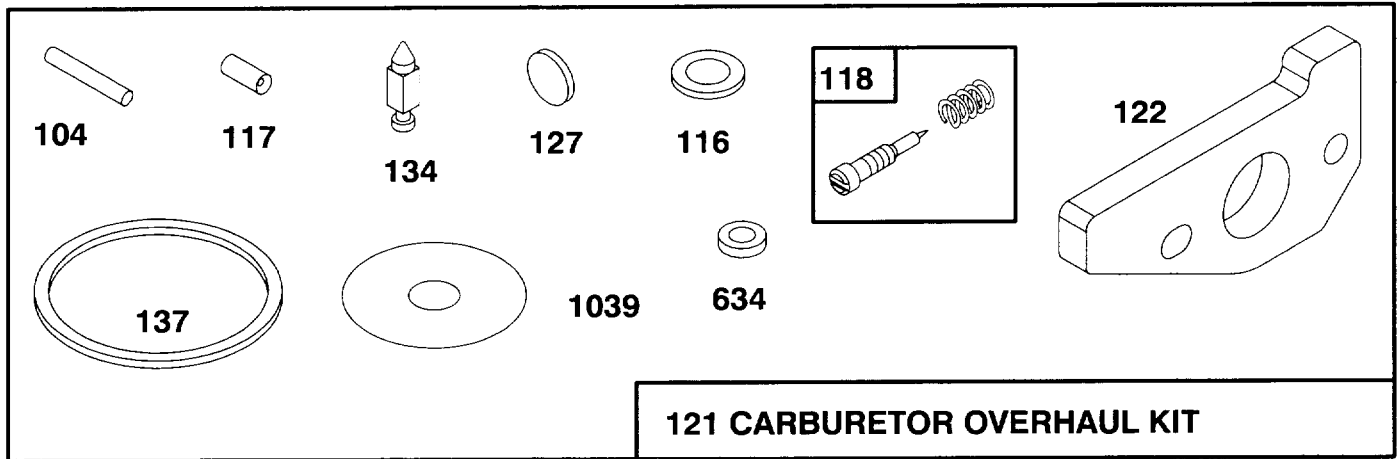

Assemblies include all parts shown in frames.

ENGINE GTS 150

Ref. No.	Part No.	Description	No. Used
104	77-8180	Pin - Float Hinge	1
116	77-8210	Washer - Fuel Bowl	1
117	77-8060	Jet - Needle Valve	1
118	77-8230	Valve & Kit - Needle	1
121	77-8920	Overhaul Kit - Carburetor	1
122	77-7820	Adapter Assy.	1
127	77-8100	Plug - Welch	1

Ref. No.	Part No.	Description	No. Used
134	77-8110	Valve - Float (Includes Seat)	1
137	77-8200	Gasket - Fuel Bowl	1
358	77-8900	Gasket Set	1
634	77-8150	Washer - Seal	2
977	77-8930	Gasket Set - Carburetor	1
1039	77-7250	Limiter - Float	1
	77-9000	High Altitude Jet	1