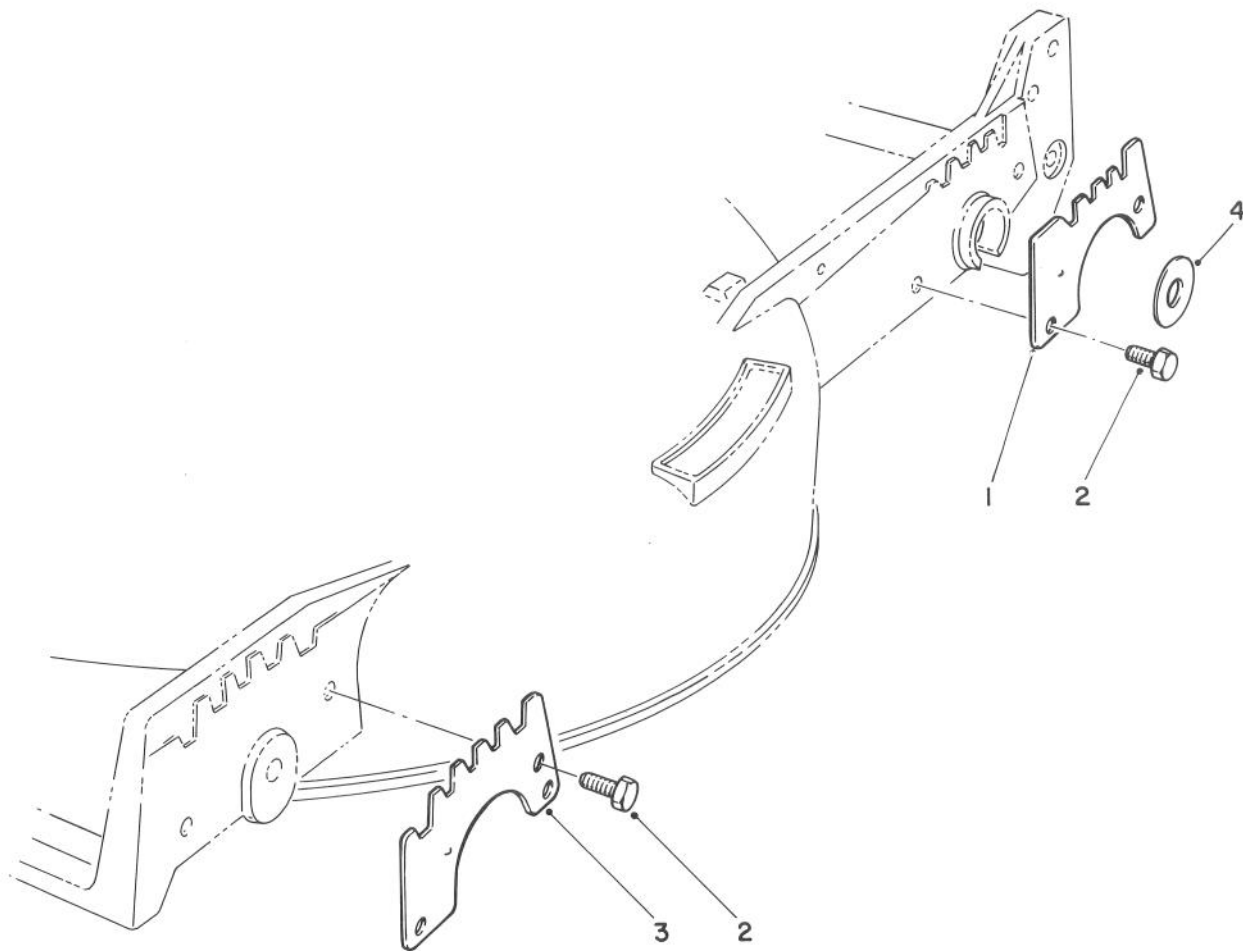

PART NO. 49-4080	PARTS CATALOG
WEAR PLATE KIT	

C-0304

WEAR PLATE ASSEMBLY

Ref. No.	Part No.	Description	No. Used
1	49-4070	Plate - Rear Wear	2
2	32104-17	Thread Forming Screw	8

Ref. No.	Part No.	Description	No. Used
3	43-5050	Plate - Wear Front	2
4	33-0390	Washer	2