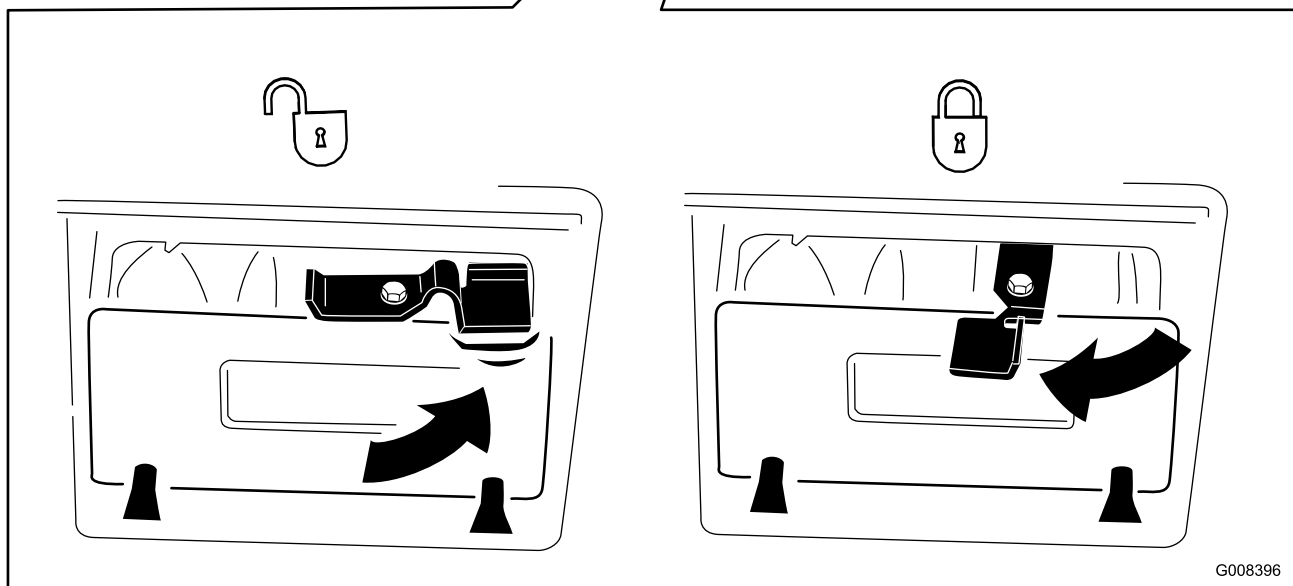

Super Recycler® Lawn Mower

For all models with serial number 280000001 and Up

Addendum

Use these instructions to lock and unlock your mulch plug in addition to the information found in the *Operator's Manual*. Keep this addendum with your *Operator's Manual* for future reference.

1. Unlocked
2. Locked

G008396