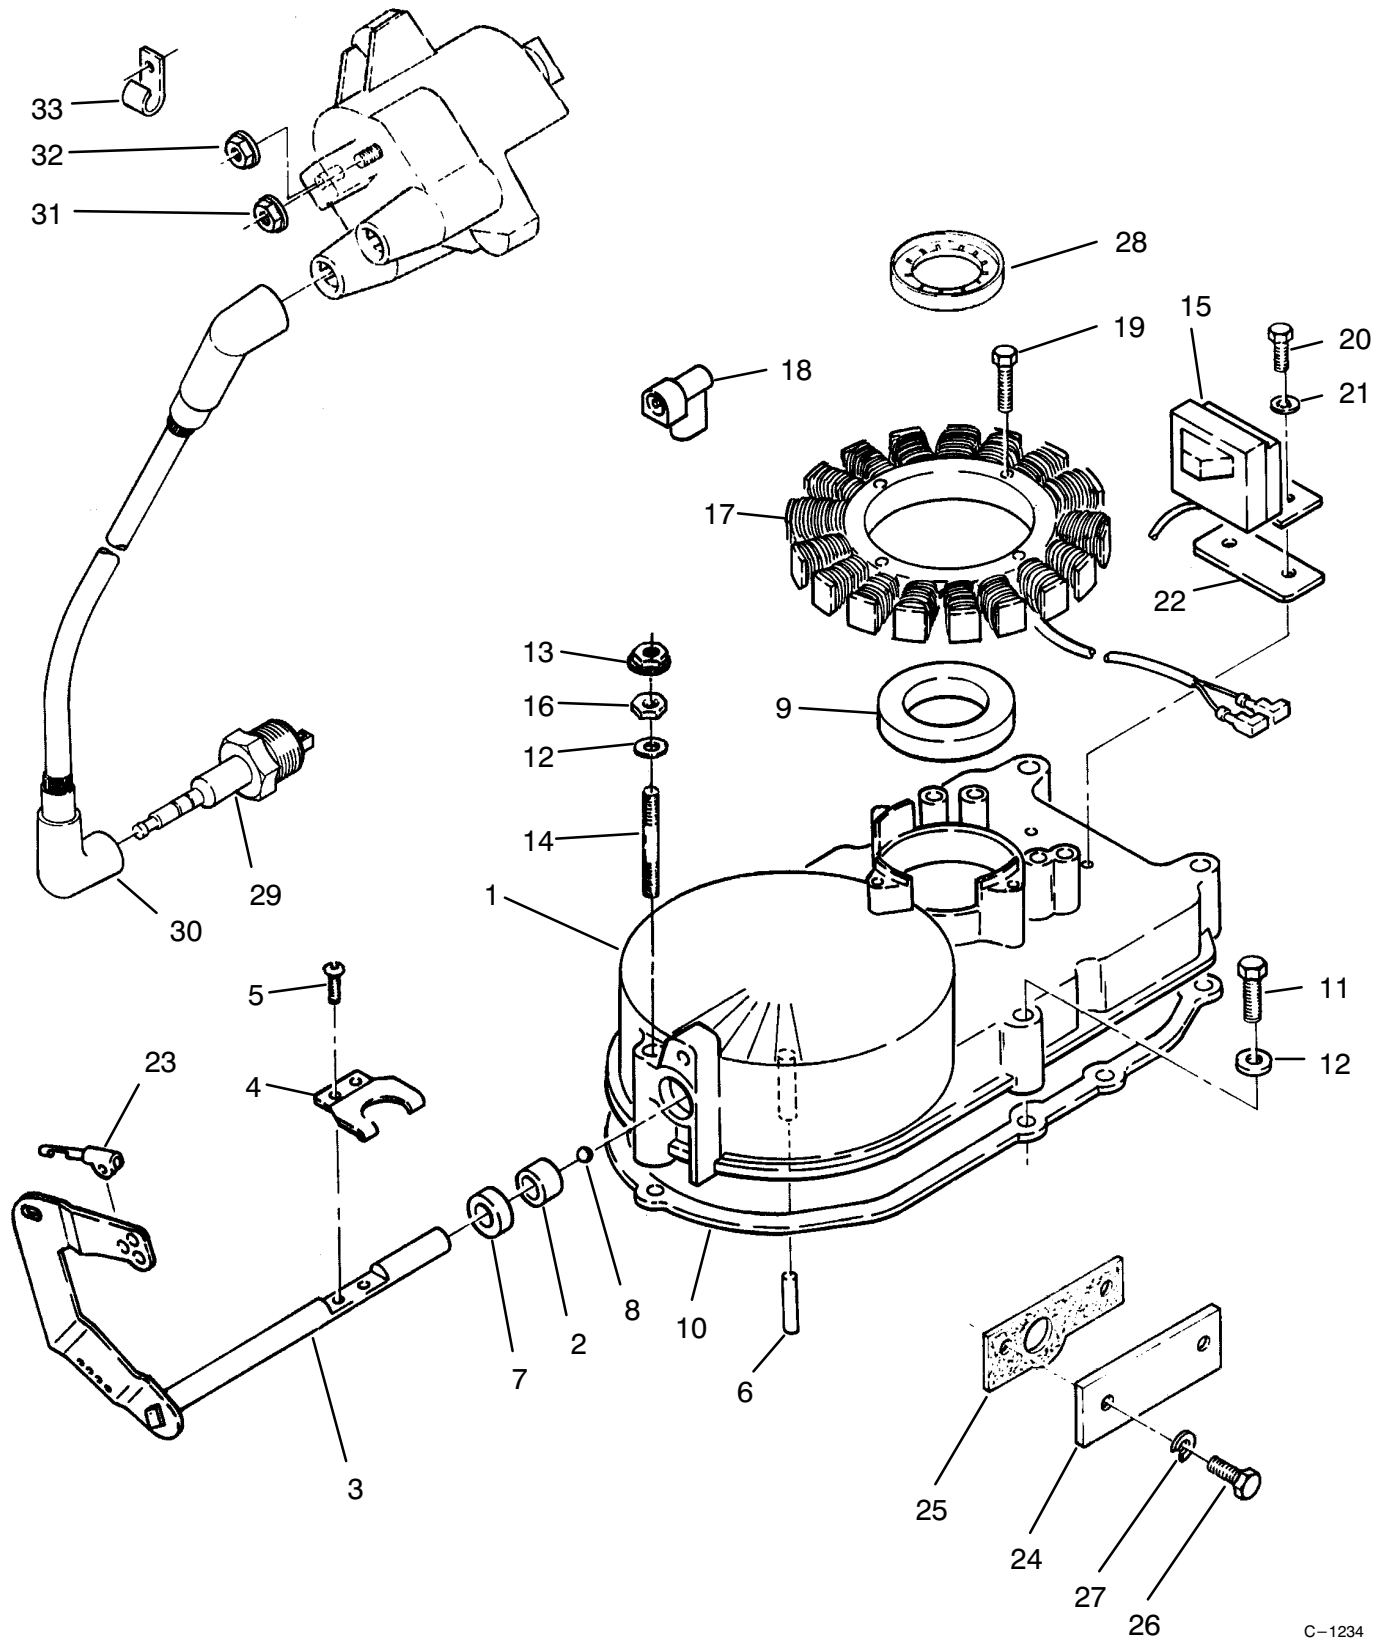

GEARCASE & IGNITION ASSEMBLY

GEARCASE & IGNITION ASSEMBLY

Ref. No.	Part No.	Description	No. Used
1	NN10559	Kit – Gearcase (Incl. Ref. #2-9)	1
2	57-9650	Bearing	1
3	NN10510	Shaft and Arm	1
4	59-0420	Yoke	1
5	59-0950	Screw	2
6	NN10335	Pin – Dowel	1
7	57-9570	Seal – Oil	1
8	57-9630	Bearing	1
9	57-9580	Seal – Oil	1
10	NN10549	Gasket	1
11	82-1410	Bolt	4
12	57-9750	Washer	5
13	NN10430	Nut	1
14	NN10352	Stud	1
15	NN10444	Control – Ignition	1
16	59-1130	Nut	1
17	57-9440	Stator – with Terminals	1

Ref. No.	Part No.	Description	No. Used
18	NN10291	Lead – Terminal	2
19	NN10389	Bolt	3
20	NN10394	Bolt	2
21	NN10424	Washer – Lock	2
22	NN10516	Insulator	1
23	57-9700	Clip – Retaining	1
24	NN10515	Plate	1
25	57-9260	Gasket	1
26	NN10368	Bolt	2
27	NN10542	Washer	2
28	NN10247	Rotor	1
29	57-9340	Plug – Spark	2
30	NN10253	Wire – Plug	1
*	NN10254	Wire – Plug	1
31	NN10249	Nut – Negative Terminal M5	1
32	NN10248	Nut – Positive Terminal M4	1
33	NN10348	Clip	1

*Not Illustrated