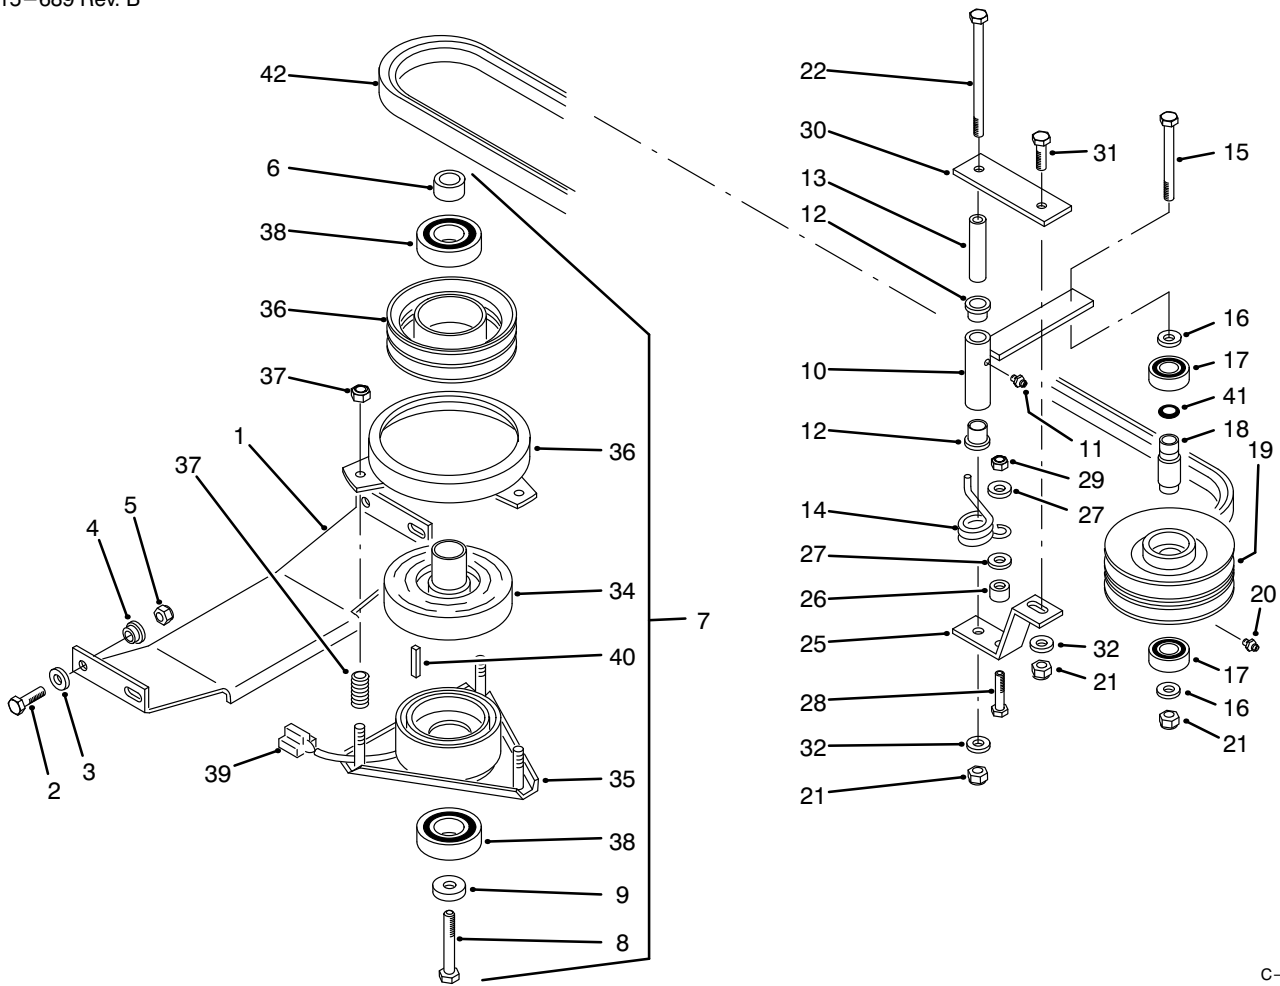

C-1241

PTO ELECTRIC CLUTCH & DRIVE ASSEMBLY

Ref. No.	Part No.	Description	No. Used
1	116422	Bracket	1
2	322-4	Bolt	4
3	3256-23	Washer	4
4	105503	Bushing	2
5	3296-29	Nut	4
6	115335	Spacer	1
7	116277	Electric Clutch Assembly (Incl. Ref. #6, 8, 9 & 34-40)	1
8	3212-11	Bolt	1
9	112843	Washer	1
10	115437	Arm - Idler	1
11	111420	Fitting - Grease	1
12	109859	Bushing	2
13	109950	Spacer	1
14	108177	Spring - Torsion	1
15	323-15	Bolt	1
16	920241	Washer - Spacer	2
17	109966	Bearing	2
18	115682	Spacer - Idler	1
19	116184	Pulley	1
20	302-5	Fitting - Grease	1

Ref. No.	Part No.	Description	No. Used
21	3296-39	Nut	1
22	323-16	Bolt	1
25	115440	Bracket - Idler	1
26	100304	Spacer	1
27	3256-3	Washer	2
28	322-7	Bolt	1
29	3296-29	Nut	1
30	116253	Plate	1
31	323-7	Bolt	1
32	3256-24	Washer	2
34	117194	Rotor	1
35	117193	Field Assembly (Incl. Ref. #38)	1
36	117195	Armature & Pulley Assembly (Incl. Ref. #38)	1
37	113823	Spring and Nuts	1
38	114064	Bearing	2
39	110459	Connector	1
40	105453	Key	1
41	971015	"O"Ring	1
42	116183	"V" Belt	1