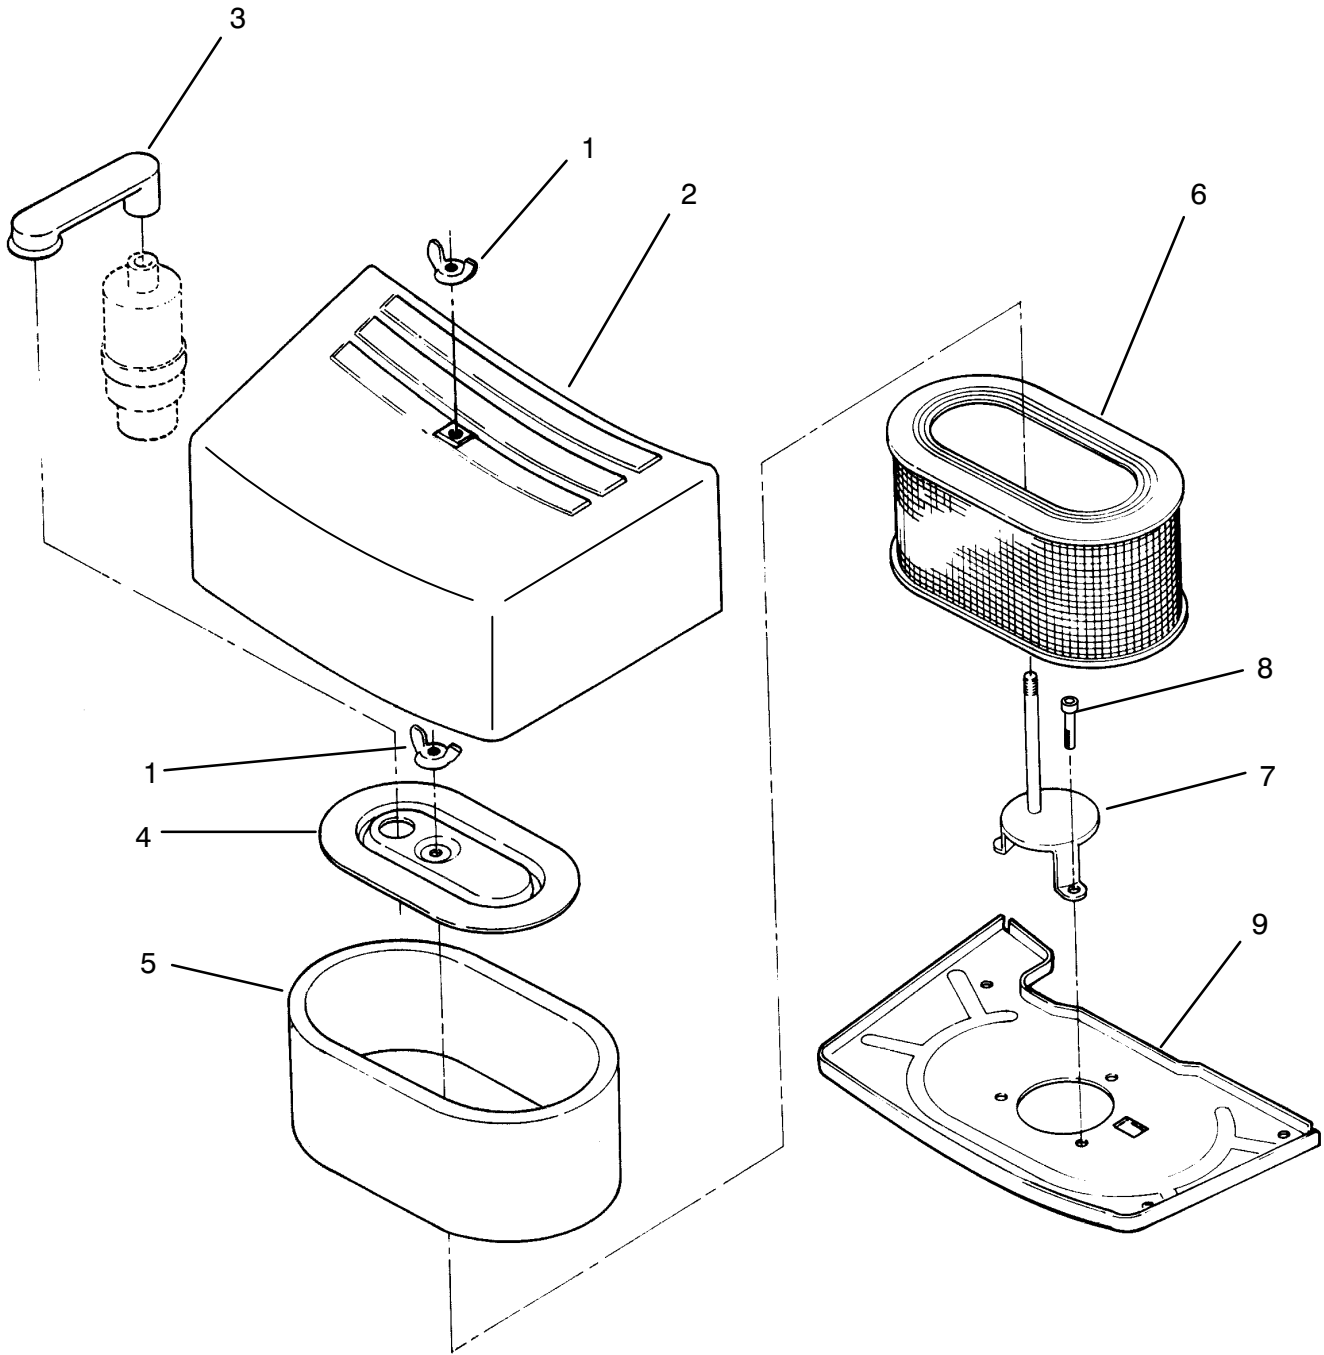

AIR CLEANER ASSEMBLY

AIR CLEANER ASSEMBLY

Ref. No.	Part No.	Description	No. Used
1	NN10427	Nut – Wing	2
2	92-0955	Hood	1
3	NN10493	Tube	1
4	NN10500	Cover	1
5	NN10503	Element – Foam	1

Ref. No.	Part No.	Description	No. Used
6	92-0956	Element – Paper	1
7	NN10555	Support	1
8	NN10547	Screw	1
9	NN10499	Pan	1