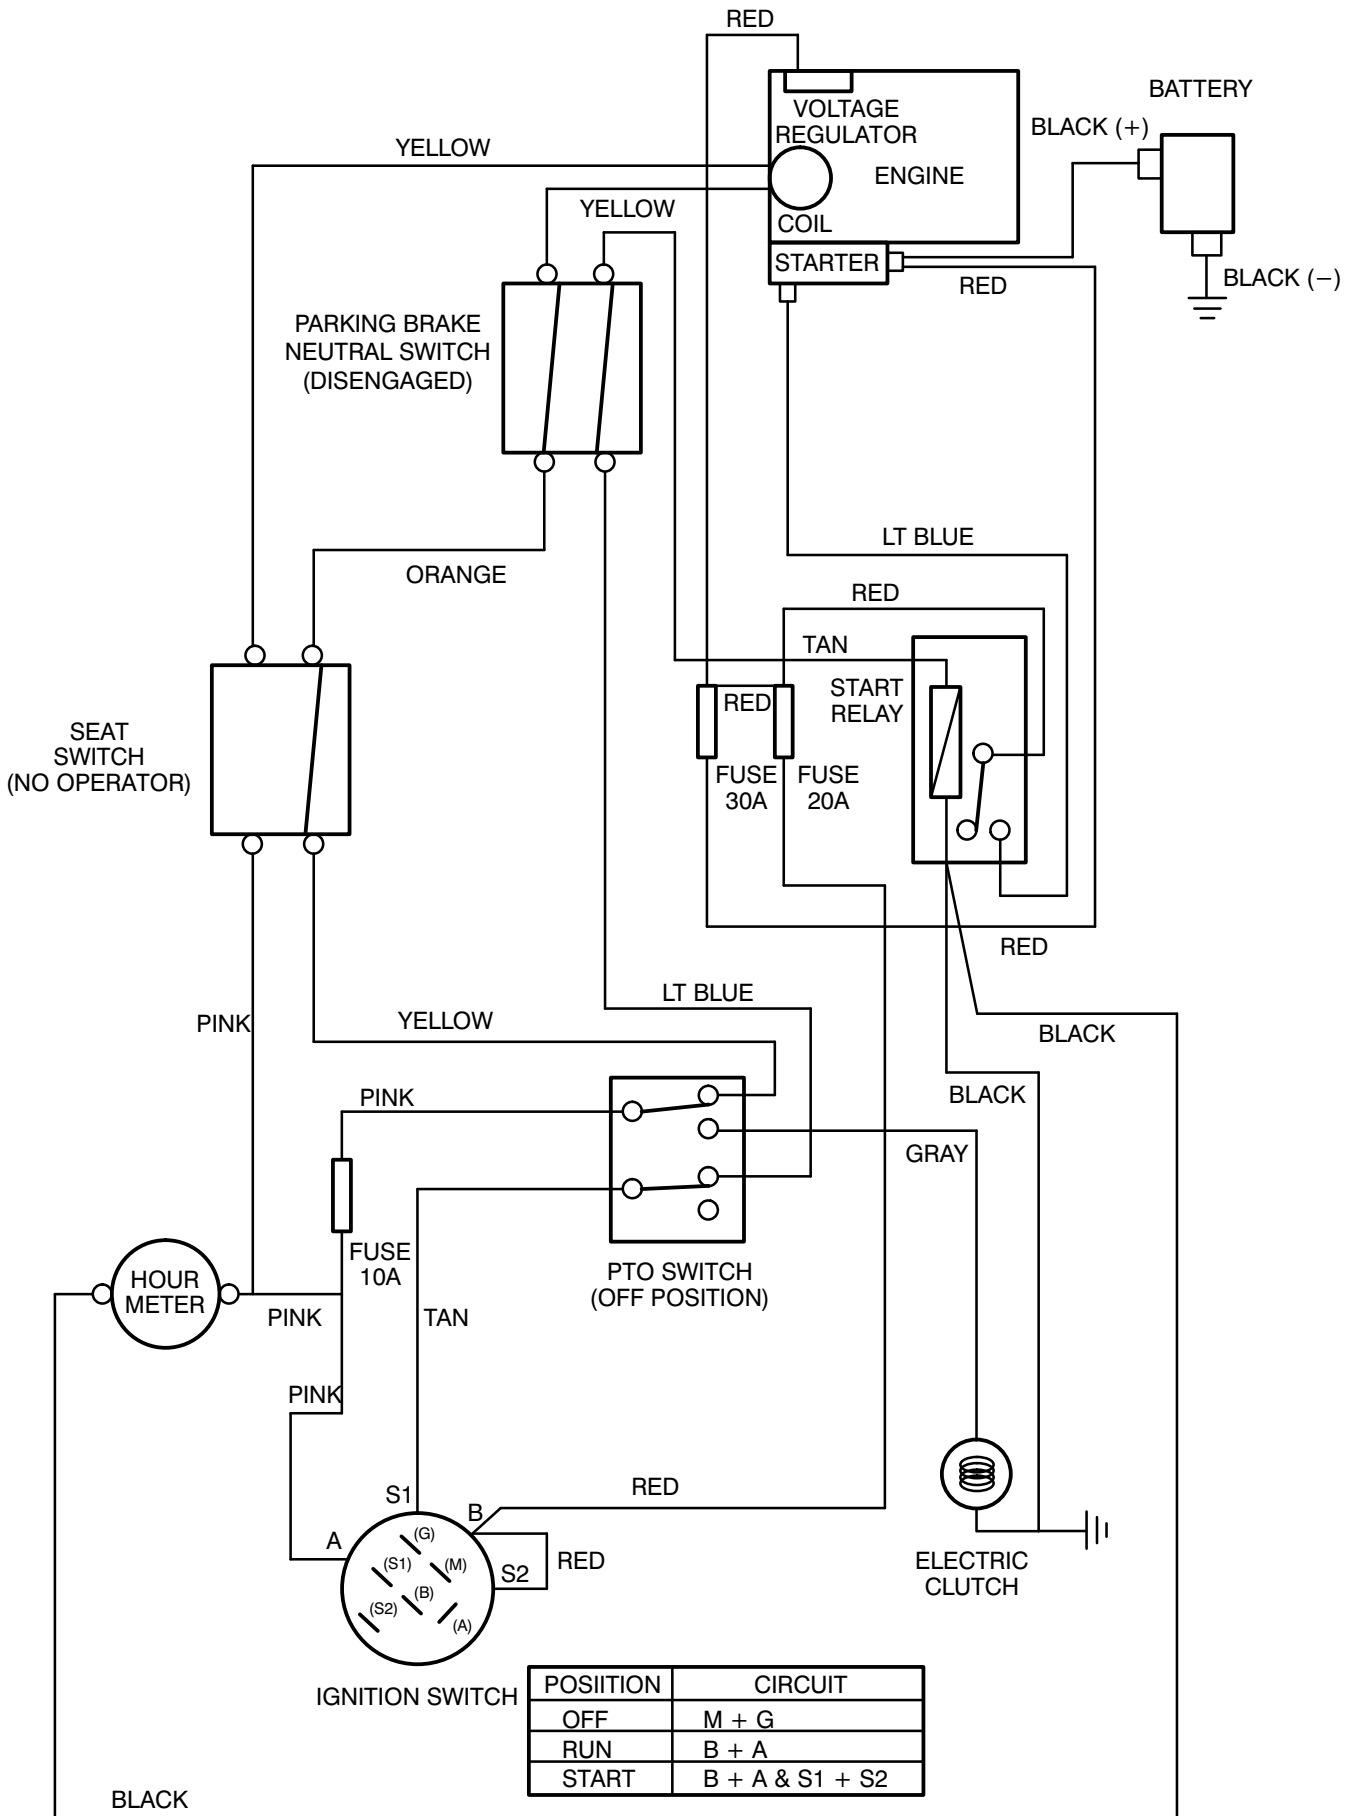

WIRING DIAGRAM

POSITION	CIRCUIT
OFF	M + G
RUN	B + A
START	B + A & S1 + S2