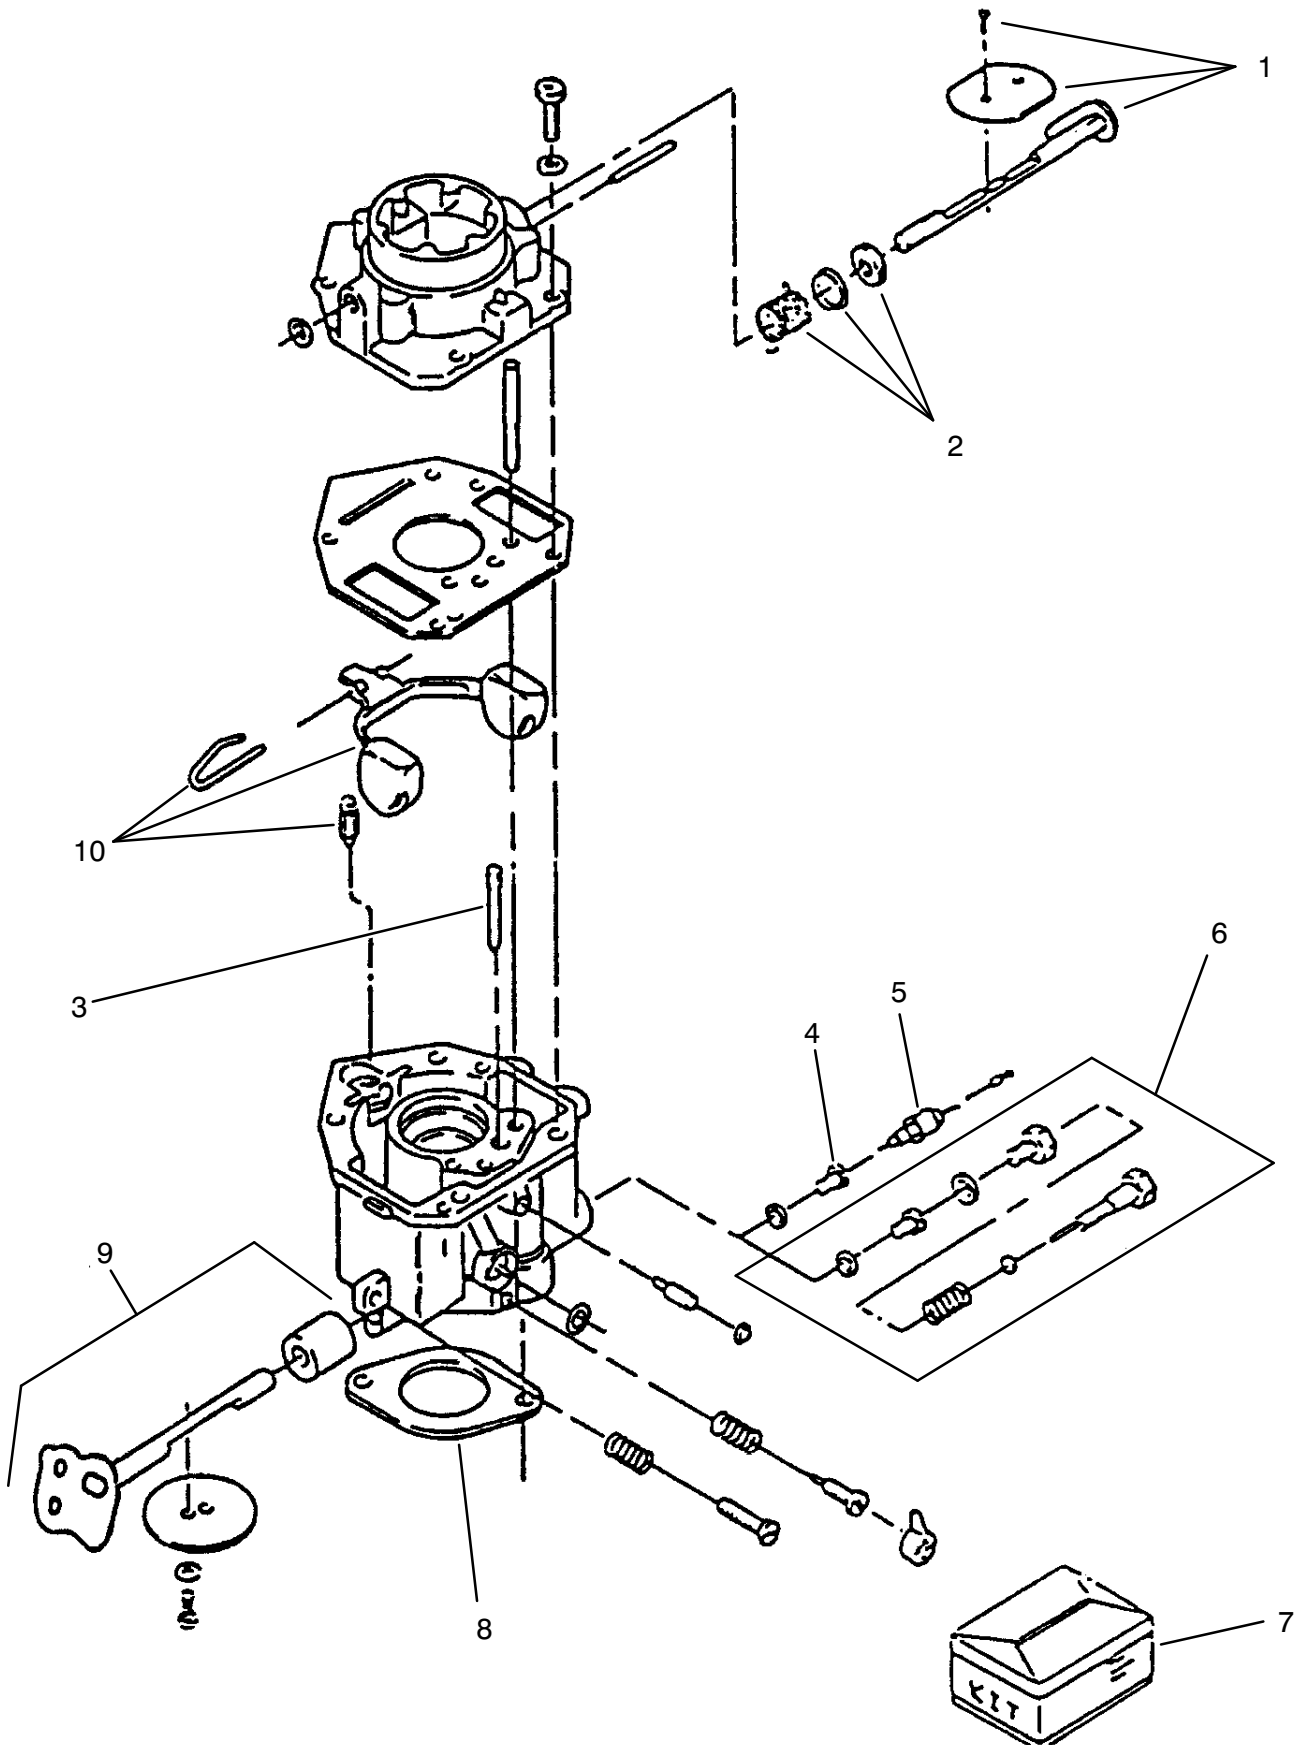

CARBURETOR COMPONENTS ASSEMBLY

CARBURETOR COMPONENTS ASSEMBLY

Ref. No.	Part No.	Description	No. Used
1	NN10207	Kit - Choke Shaft	1
2	NN10809	Kit - Choke Lever 616-Z	1
*	NN10208	Kit - Choke Lever 620-Z	1
3	NN10201	Jet - Idle 616-Z	1
*	NN10859	Jet - Idle 620-Z	1
4	NN10199	Jet - Power 616-Z	1
*	57-9050	Jet - Power 620-Z	1
*	NN10858	Jet - Fixed 620-Z	1
*	NN10810	Jet - Fixed 616-Z	1
5	NN10808	Solenoid	1

Ref. No.	Part No.	Description	No. Used
6	NN10810	Jet - Power, High Alt. Appl. 616-Z	1
*	NN10858	Jet - Power, High Alt. Appl. 620-Z	1
7	NN10807	Kit - Carburetor Repair	1
8	57-9200	Gasket	2
9	NN10811	Kit - Throttle Shaft	1
10	NN10209	Kit - Float (Includes Float Pin)	1

*Not Illustrated