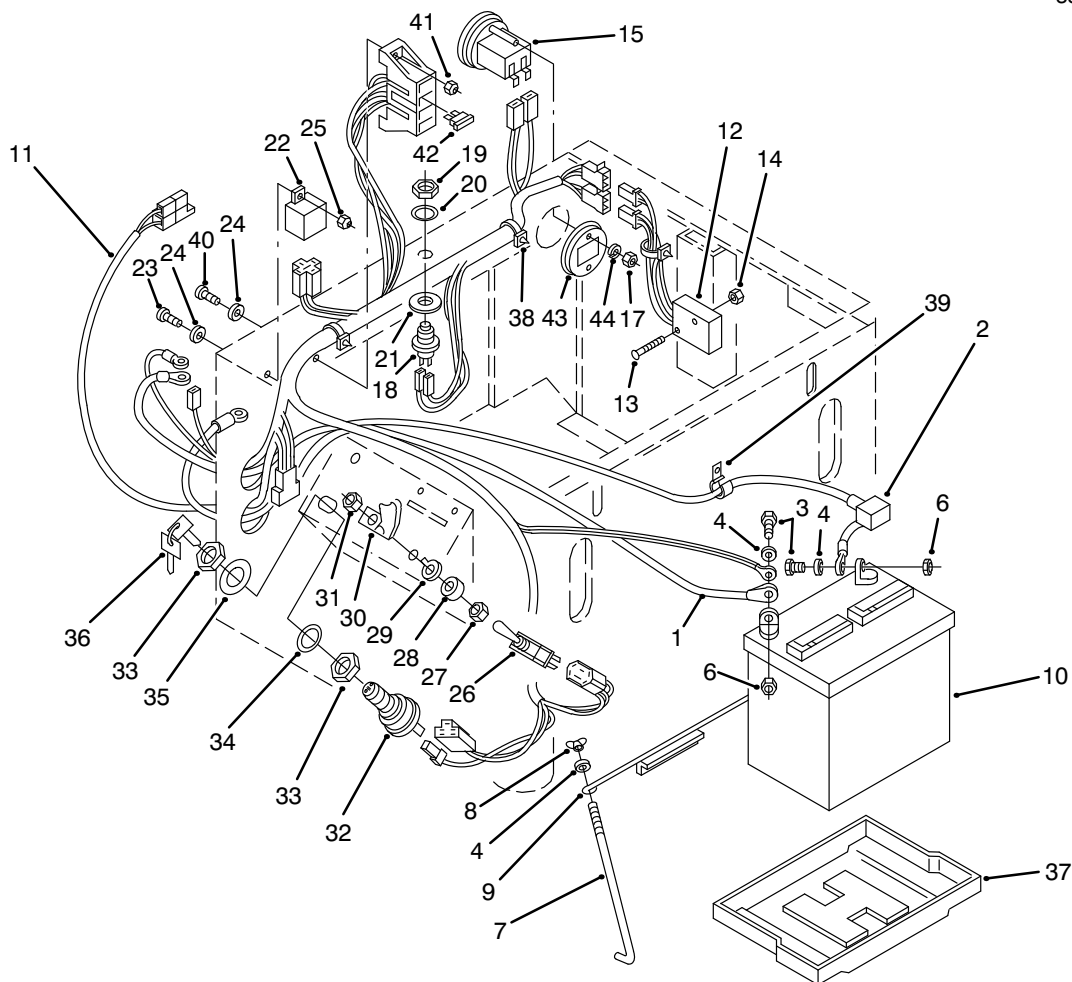

C-1251

ELECTRICAL SYSTEM ASSEMBLY

Ref. No.	Part No.	Description	No. Used	Ref. No.	Part No.	Description	No. Used
1	111075	Cable	2	25	3296-2	Nut	1
2	109553	Boot	1	26	116716	Switch - PTO	1
3	321-4	Bolt	2	27	105805	Nut - Special	1
4	3256-22	Washer	4	28	920242	Spacer	1
6	3296-42	Nut	2	29	102950	Washer - Tab	1
7	113969	Hook	2	30	113050	Cover - PTO Switch	1
8	32103-22	Nut - Wing	2	31	113179	Nut - Face	1
9	113010	Down - Hold	1	32	117292	Switch - Ignition	1
10	115877	Battery - 280 CCA	1	33	116154	Nut	2
11	78-5840	Harness - Wiring	1	34	920163	Washer - Lock ITLW	1
12	116237	Switch - Neutral	1	35	920273	Washer - Special	1
13	3250-23	Screw - Machine	2	36	117048	Key - Ignition (Set of 2)	1
14	3296-2	Nut	2	37	106948	Tray - Battery	1
15	78-0020	Hourmeter - Assembly Incl. Ref. #17, 43 & 44)	1	38	115860	Clip - Snap Int.	X
17	3217-27	Nut - Hex.	2	*	115858	Clip - Snap Int.	X
18	116194	Switch - Seat	1	39	111392	"J"Clip	1
19	116238	Nut	1	40	910794	Screw	2
20	920160	Washer - Lock	1	41	3296-2	Nut	2
21	3256-27	Washer	1	42	114594	Fuse 10 AMP	1
22	116397	Relay	1	*	109101	Fuse 20 AMP	1
23	910794	Screw	1	*	NN10277	Fuse 30 AMP	1
24	3256-14	Washer	1	43	78-3320	Clamp - Hourmeter	1
				44	3253-15	Washer - Lock	2

*Not Illustrated