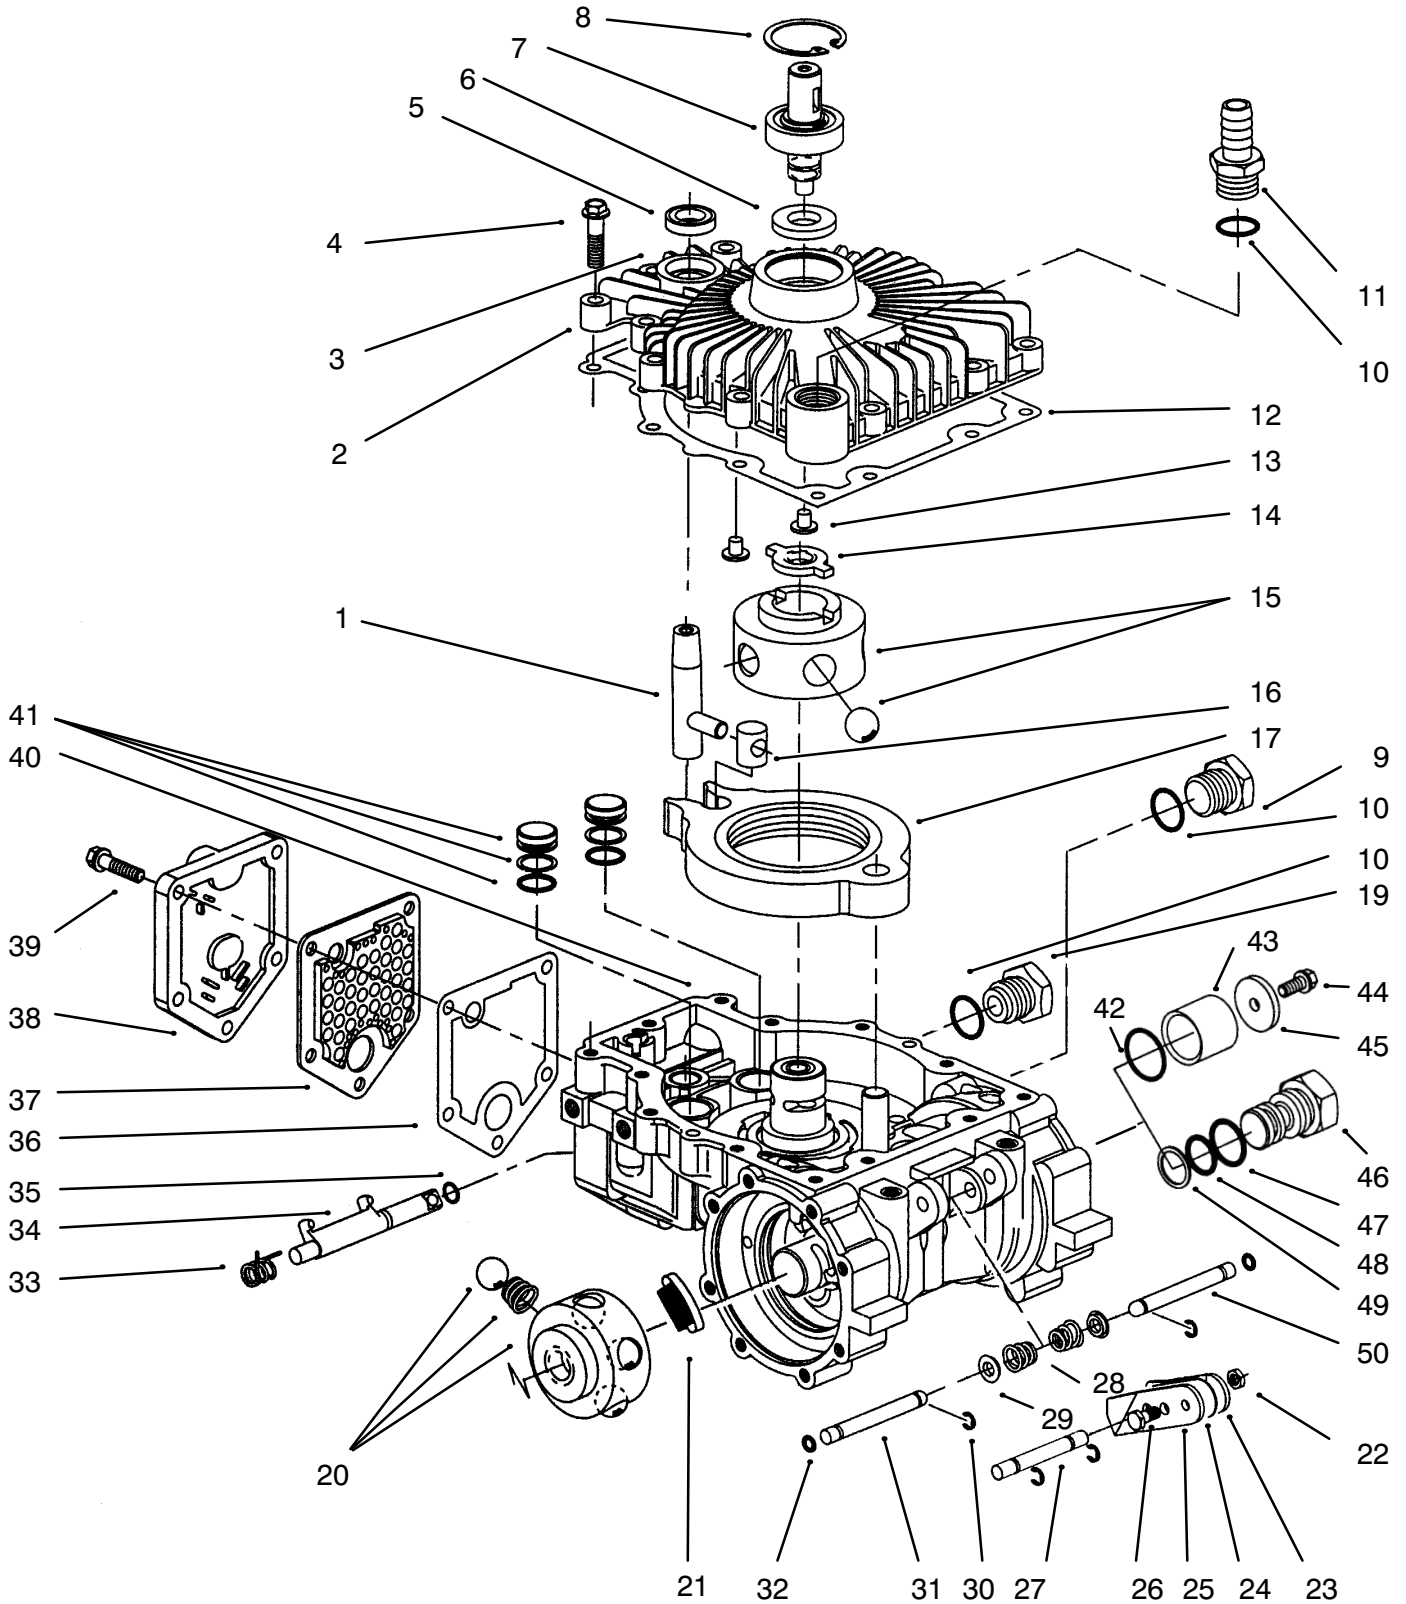

TRANSMISSION EATON MODEL 781-016

TRANSMISSION ASSEMBLY EATON MODEL 781-016

Ref. No.	Part No.	Description	No. Used	Ref. No.	Part No.	Description	No. Used
1	88-2930	Shaft - Control	2	25	88-2390	Lever - Brake, L.H.	1
2	88-2210	Cover Assembly (Incl. Ref.# 3, 5-8)	2	26	88-2400	Screw - Hex. Hd.	1
3	88-2220	Cover	2	27	88-2410	Shaft - Brake	1
4	88-2230	Screw	26	28	88-2420	Spring - Conical,	4
5	112605	Seal - Control Shaft	2	29	88-2430	Base - Spring	2
6	112604	Seal - Input Shaft	2	30	88-2440	Ring - Retaining	6
7	88-2240	Shaft - Input	1	31	88-2450	Rod - Push	2
8	112600	Ring - Retaining	2	32	88-2460	Seal - Quad	2
9	88-2250	Plug Assembly (Incl. Ref. #10)	2	33	88-2470	Spring - Dump Valve	2
10	88-2260	Seal - "O"Ring	6	34	88-2480	Bracket - Dump Valve	2
11	88-2270	Fitting 90°	2	35	88-2490	"O"Ring - Seal	2
12	88-2280	Gasket - Cover	4	36	88-2500	Gasket - Filter	1
13	112595	Button	2	37	88-2510	Filter	2
14	88-2290	Drive - Roto Ball	2	38	88-2520	Cover - Valve	2
15	88-2300	Pump Assembly, Rotor Ball	2	39	88-2530	Screw - Hex. Hd.	11
16	88-2310	Insert	2	40	88-2940	Housing	2
17	88-2320	Ring Assembly - Cam	2	41	88-2950	Piston Assembly	4
19	88-2340	Nut - Assembly	2	42	88-2960	Seal - "O"Ring	1
20	88-2340	Motor Assembly Rotor Ball	4	43	88-2970	Seal - Cup	1
21	88-2350	Pad - Friction	4	45	88-2980	Washer	1
22	88-2360	Nut - Lock	1	46	88-2990	Plug	1
23	88-2370	Lever - Brake, R.H.	1	47	88-3000	"O"Ring - Seal	1
24	88-2380	Shim - .020	A/R	48	88-3010	"O"Ring - Seal	1
*	88-1340	Shim - .020	A/R	49	88-3020	Ring - Backup	1
				50	88-3030	Rod - Push	1

*Not Illustrated