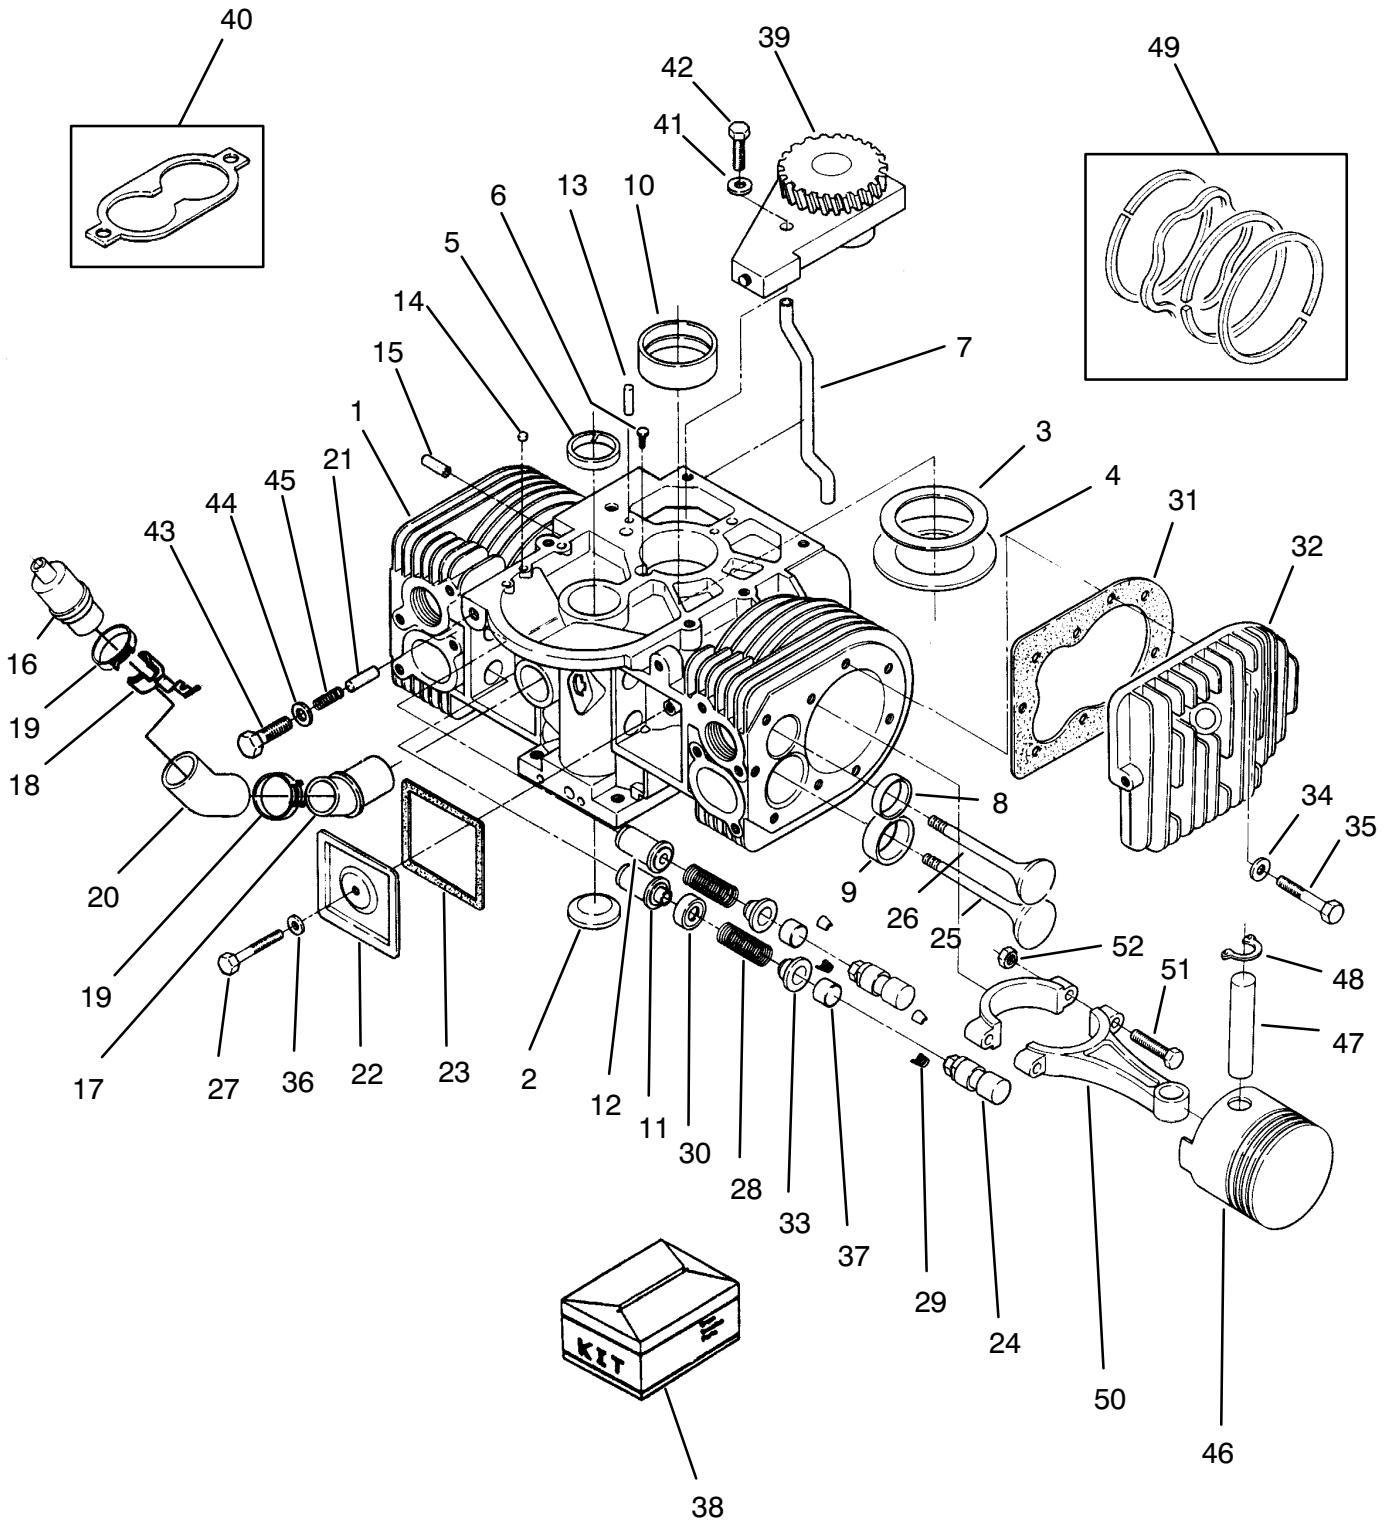

ENGINE CYLINDER BLOCK ASSEMBLY

ENGINE CYLINDER BLOCK ASSEMBLY

Ref. No.	Part No.	Description	No. Used
1	NN10766	Block – Short 16HP	1
	92-0951	Block – Short 20HP	1
2	NN10536	Plug	1
3	51-8170	Shim 0.005"	AR
4	57-8160	Washer	2
5	57-8000	Bearing – Camshaft	2
6	NN10334	Pin – Stop	2
7	59-0290	Tube – Oil	1
8	NN10054	Insert – Exhaust Seat, Std	2
*	NN10055	Insert – Exhaust Seat .002" Oversize	2
*	NN10056	Insert – Exhaust Seat .005" Oversize	2
*	NN10057	Insert – Exhaust Seat .010" Oversize	2
*	NN10058	Insert – Exhaust Seat .025" Oversize	2
9	79-6230	Insert – Intake Seat, Std	2
*	79-6240	Insert – Intake Seat .002" Oversize	2
*	79-6250	Insert – Intake Seat .005" Oversize	2
*	79-6260	Insert – Intake Seat .010" Oversize	2
*	79-6270	Insert – Intake Seat .025" Oversize	2
10	57-8032	Bearing – Up Crankshaft Std	1
*	NN1004	Bearing – Up Crankshaft .002" Under	1
*	57-8030	Bearing – Up Crankshaft .010" Under	1
*	57-9800	Bearing – Up Crankshaft .020" Under	1
*	NN10007	Bearing – Up Crankshaft .030" Under	1
11	NN10478	Guide – Intake Valve	2
12	NN10479	Guide – Exhaust Valve	2
13	NN10336	Pin	2
14	59-0760	Plug	1
15	59-0360	Tube – Vacuum	1
16	NN10489	Tube – Breather	1
17	NN10494	Adapter – Breather	1

Ref. No.	Part No.	Description	No. Used
18	NN10495	Bracket	1
19	NN10525	Clamp – Hose	2
20	NN10529	Hose	1
21	NN10535	Plug	1
22	NN10481	Cover – Valve	2
23	57-8260	Gasket	2
24	57-8450	Tappet – Std	4
*	NN10130	Tappet – .002" Oversize	4
*	NN10131	Tappet – .005" Oversize	4
25	NN10075	Valve – Intake	2
26	NN10076	Valve – Exhaust	2
27	NN10370	Bolt	2
28	NN10077	Spring – Valve	4
29	NN10082	Lock	8
30	NN10326	Seal	2
31	57-8330	Gasket	2
32	NN10079	Head – Left Cylinder	1
*	NN10080	Head – Right Cylinder	1
33	NN10078	Retainer – Spring	4
34	57-9770	Washer	18
35	NN10381	Bolt	18
36	57-9740	Washer – Copper	2
37	NN10081	Cap – Valve	4
38	71-6290	Kit – Engine Gasket	1
*	57-9370	Kit – Valve Grind Gasket	1
39	NN10560	Pump – Oil	1
40	NN10561	Kit – Oil Pump Gasket	1
41	NN10542	Washer	2
42	NN10369	Bolt	2
43	59-0910	Bolt	1
44	57-9760	Washer – Copper	1
45	59-0280	Spring	1
46	92-0901	Set – Piston Pin & Retaining Rings (STD)	2
*	92-0902	Set – Piston Pin & Retaining Rings .010"	2
*	92-0903	Set – Piston Pin & Retaining Rings .020"	2
*	92-0904	Set – Piston Pin & Retaining Rings .030"	2
47	NN10100	Pin – Piston	2
48	57-9720	Ring – Retaining	4

*Not Illustrated