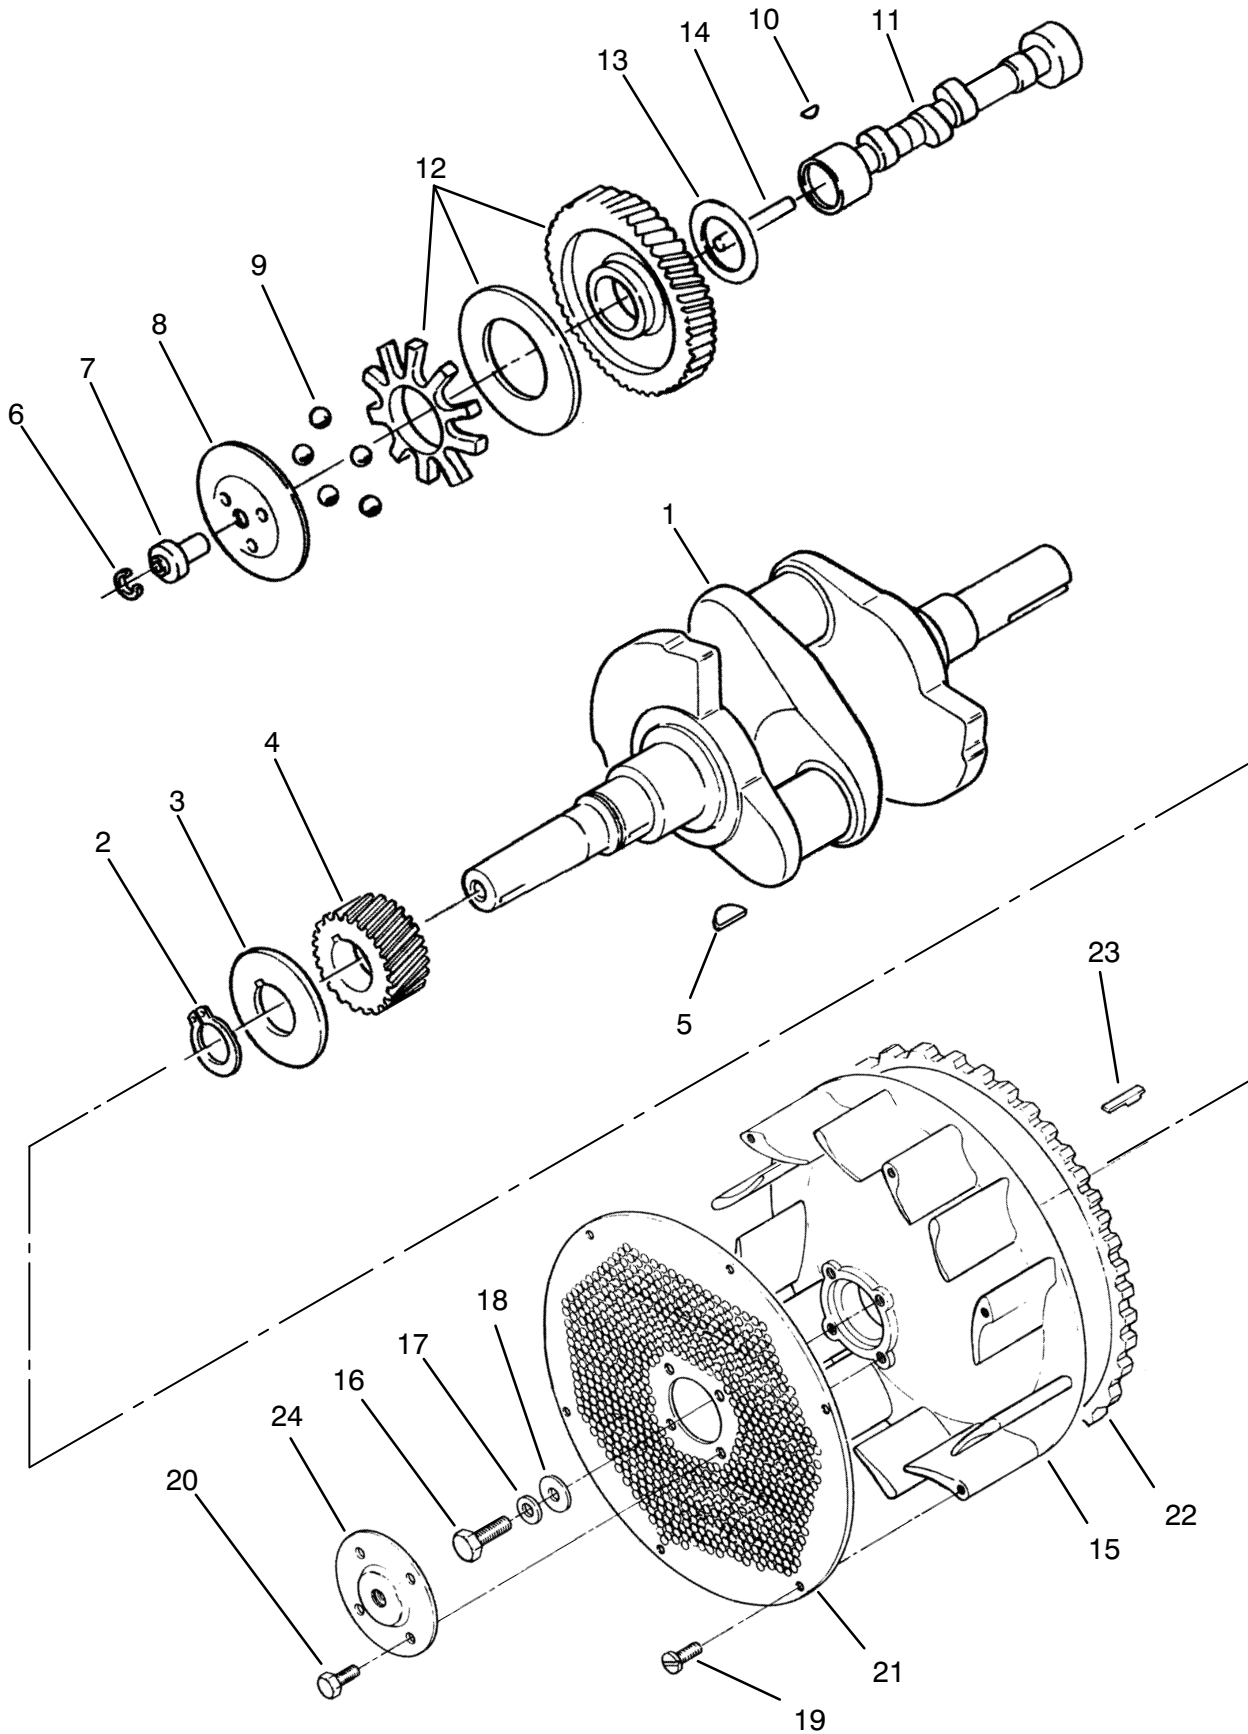

CRANKSHAFT, CAMSHAFT & FLYWHEEL ASSEMBLY

CRANKSHAFT, CAMSHAFT & FLYWHEEL ASSEMBLY

Ref. No.	Part No.	Description	No. Used
1	NN10477	Crankshaft – 616-Z	1
*	NN10917	Crankshaft – 620-Z	1
2	57-9710	Ring – Retaining	1
3	57-8140	Washer – Special	1
4	57-8130	Gear – Crankshaft	1
5	57-9660	Key – Gear	1
6	57-9090	Ring – Retaining	1
7	57-9130	Hub – Governor Cup	1
8	59-0450	Cup – Governor	1
9	57-9640	Ball – Governor	5
10	57-9660	Key – Woodruff	1
11	NN10032	Camshaft – w/Center Pin 616-Z	1
*	NN10033	Camshaft – w/Center Pin 620-Z	1

Ref. No.	Part No.	Description	No. Used
12	57-8210	Gear – Camshaft w/Spacer and Plate	1
13	57-8230	Washer – Special Thrust	1
14	59-0400	Pin – Center	1
15	NN10171	Flywheel – w/Ring Gear	1
16	57-8150	Screw – Special Cap	1
17	NN10541	Washer	1
18	59-0810	Washer	1
19	NN10409	Bolt	6
20	59-1120	Bolt	4
21	79-6440	Screen – Air Inlet	1
22	57-8180	Gear – Ring	1
23	NN10332	Key – Flywheel	1
24	NN10524	Bracket	1

*Not Illustrated