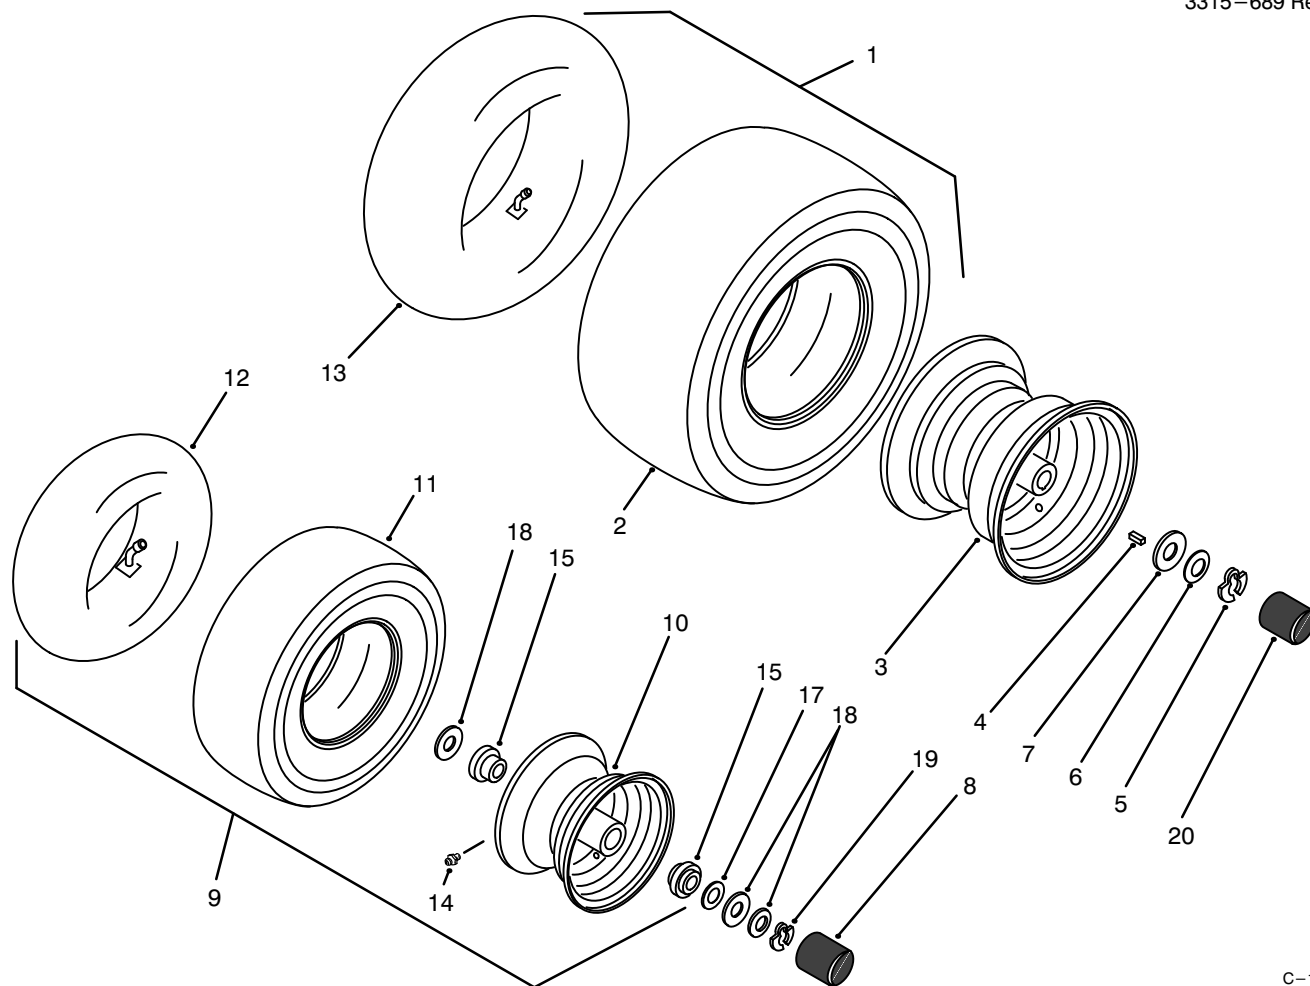

C-1240

WHEELS & TIRES ASSEMBLY

Ref. No.	Part No.	Description	No. Used	Ref. No.	Part No.	Description	No. Used
1	117280	Rear Wheel Assembly 18 x 9.50 x 8 (Incl. Ref. #2, 3, & 13)	2	10	117278	Front Wheel Assembly (Incl. Ref. #14 & 15)	2
2	116880	Tire - Rear 18 x 9.50-8	2	11	117391	Tire - Front 11 x 4.00-5	2
3	117281	Wheel - Rear	2	12	107963	Tube - Front Tire	2
4	2590	Key	2	13	106396	Tube - Rear Tire	2
5	32151-91	Ring - Retaining	2	14	109500	Fitting - Grease	2
6	920252	Washer	2	15	110513	Bearing - Front Wheel	4
7	920251	Washer	2	17	5210	Washer	4
8	109154	Cap - Hub, Front	2	18	78-7410	Washer	4
9	117276	Front Wheel Assembly 11 x 4.00-5 (Incl. Ref. #10-12, 14 & 15)	2	19	115882	Ring - Klip	2
				20	111951	Cap - Hub Rear	2
				*	5108	Stem - Valve (For Tubless Tires)	2

*Not Illustrated