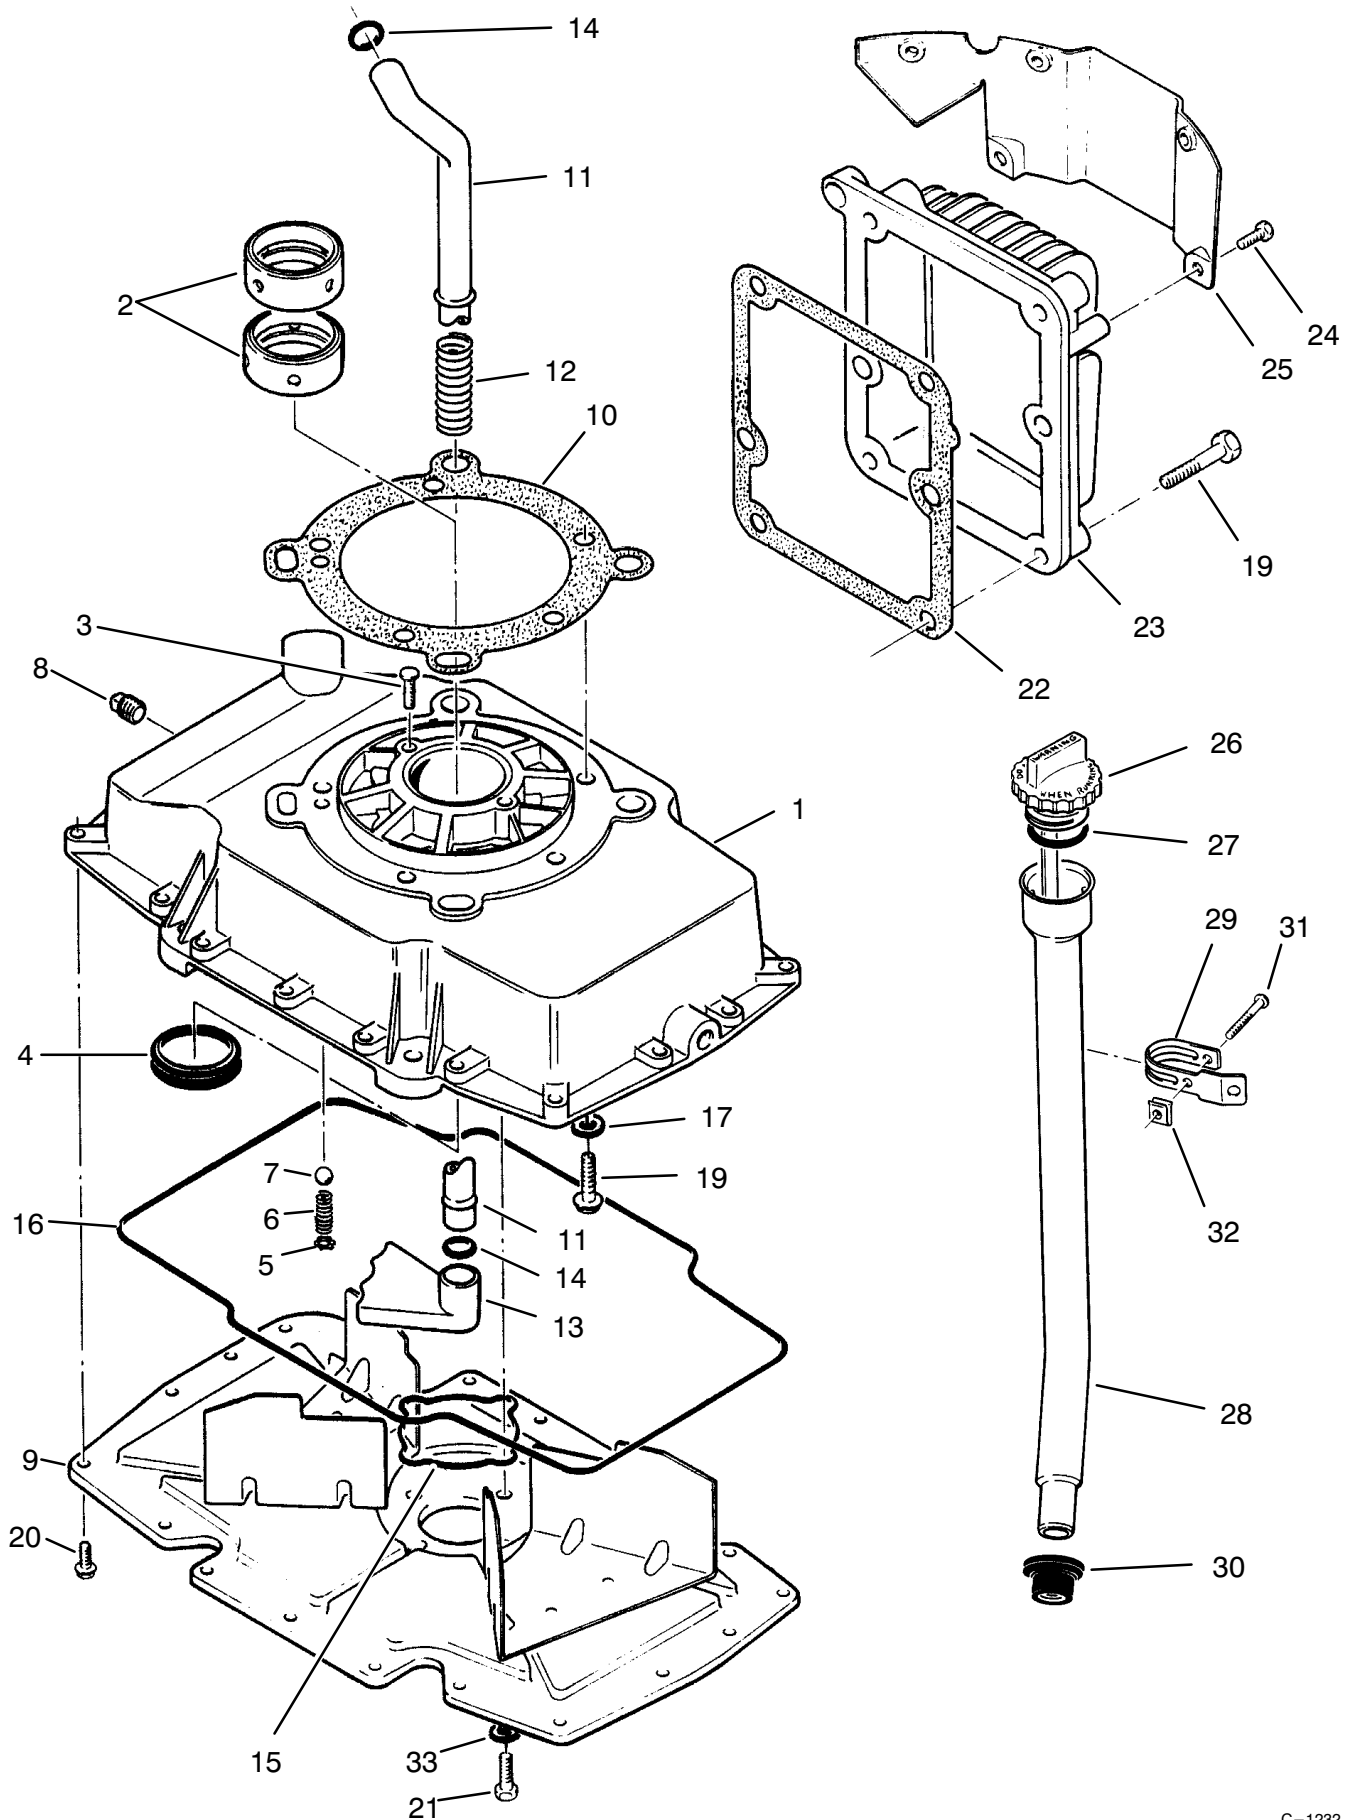

OIL BASE & FILL TUBE ASSEMBLY

OIL BASE & FILL TUBE ASSEMBLY

Ref. No.	Part No.	Description	No. Used
1	NN10867	Base – Oil (Incl. Ref. #2-7)	1
2	57-8050	Bearing – Low Crankshaft, Std.	2
	NN10010	Bearing – Low Crankshaft .002" Undersize	2
	57-8060	Bearing – Low Crankshaft .010" Undersize	2
*	NN10012	Bearing – Low Crankshaft .020" Undersize	2
*	NN10013	Bearing – Low Crankshaft .030" Undersize	2
3	NN10334	Screw	2
4	NN10530	Seal – Oil	1
5	NN10539	Ring – Retaining	1
6	59-0280	Spring	1
7	NN10534	Bearing – Ball	1
8	NN10682	Plug	3
9	NN10475	Cover	1
10	NN10474	Gasket	1
11	NN10482	Tube – Pickup	1
12	NN10483	Spring – Pickup	1

Ref. No.	Part No.	Description	No. Used
13	NN10485	Cup – Pickup	1
14	NN10531	"O"Ring	2
15	NN10532	Seal – Inner	1
16	NN10533	Seal – Outer	1
17	NN10540	Washer	5
19	NN10546	Screw	9
20	59-0980	Screw	19
21	32104-32	Screw	4
22	NN10468	Gasket	1
23	NN10480	Cooler – Oil	1
24	59-0970	Screw	2
25	NN10498	Baffle	1
26	NN10490	Indicator – Oil Level (Incl. Ref. #27)	1
27	57-9610	"O"Ring	1
28	NN10491	Tube	1
29	NN10492	Bracket	1
30	NN10325	Seal	1
31	NN10407	Screw	1
32	NN10431	Nut – Speed	1
33	59-0860	Washer	4

*Not Illustrated