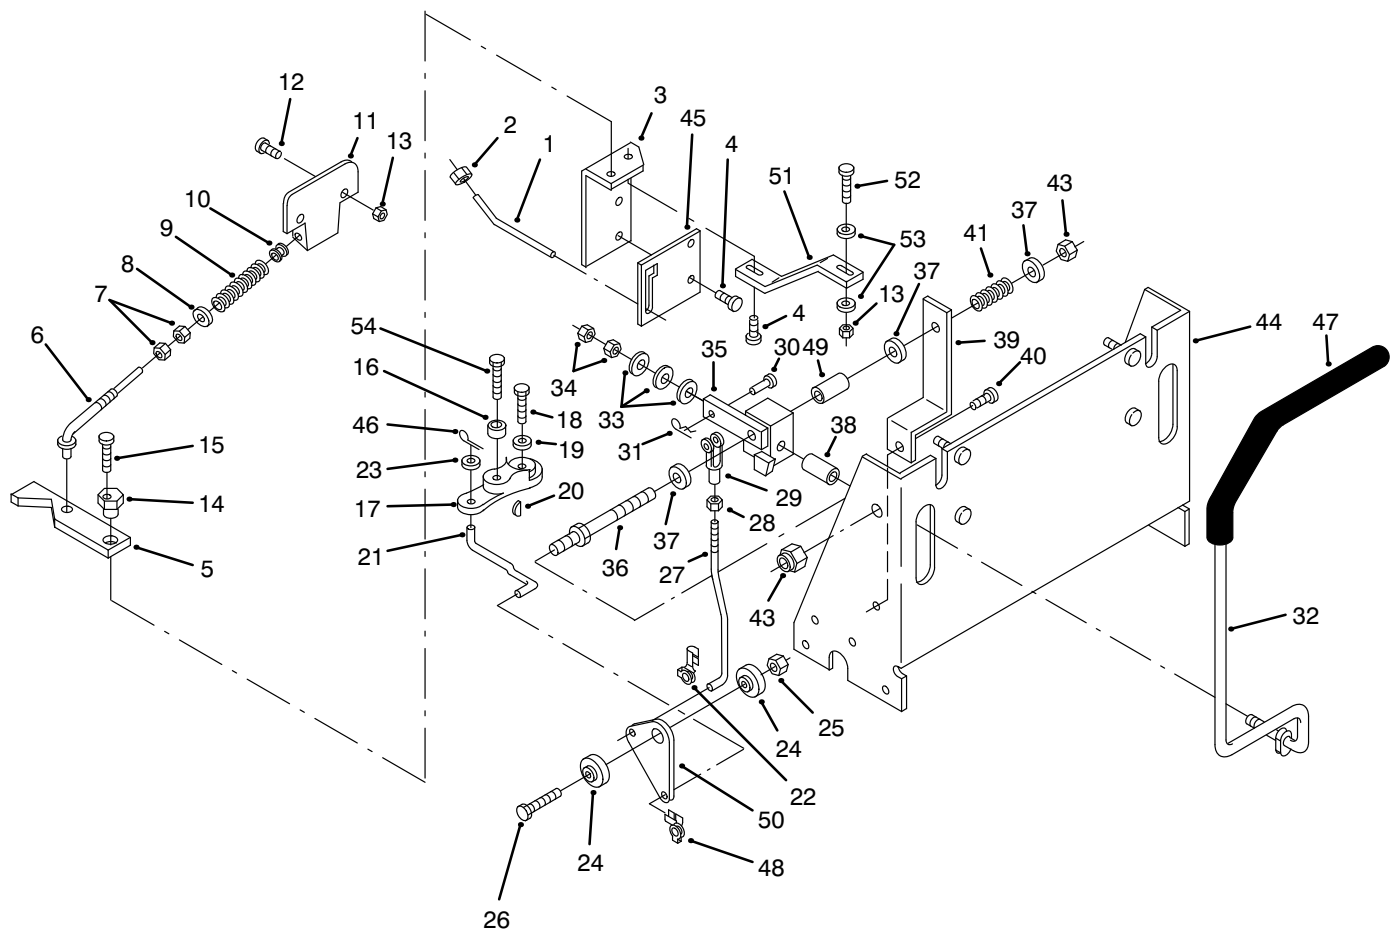

C-1246

TRANSMISSION CONTROLS ASSEMBLY (Continued)

Ref. No.	Part No.	Description	No. Used
48	115300	Clip – Clevis, RH	1
*	115301	Clip – Clevis, LH	3
49	115295	Bushing	2
50	115297	Plate	2

Ref. No.	Part No.	Description	No. Used
51	116274	Bracket – Side	2
52	322-3	Bolt	2
53	3256-23	Washer	4
54	323-6	Screw – Cap Hex. Hd.	2

*Not Illustrated