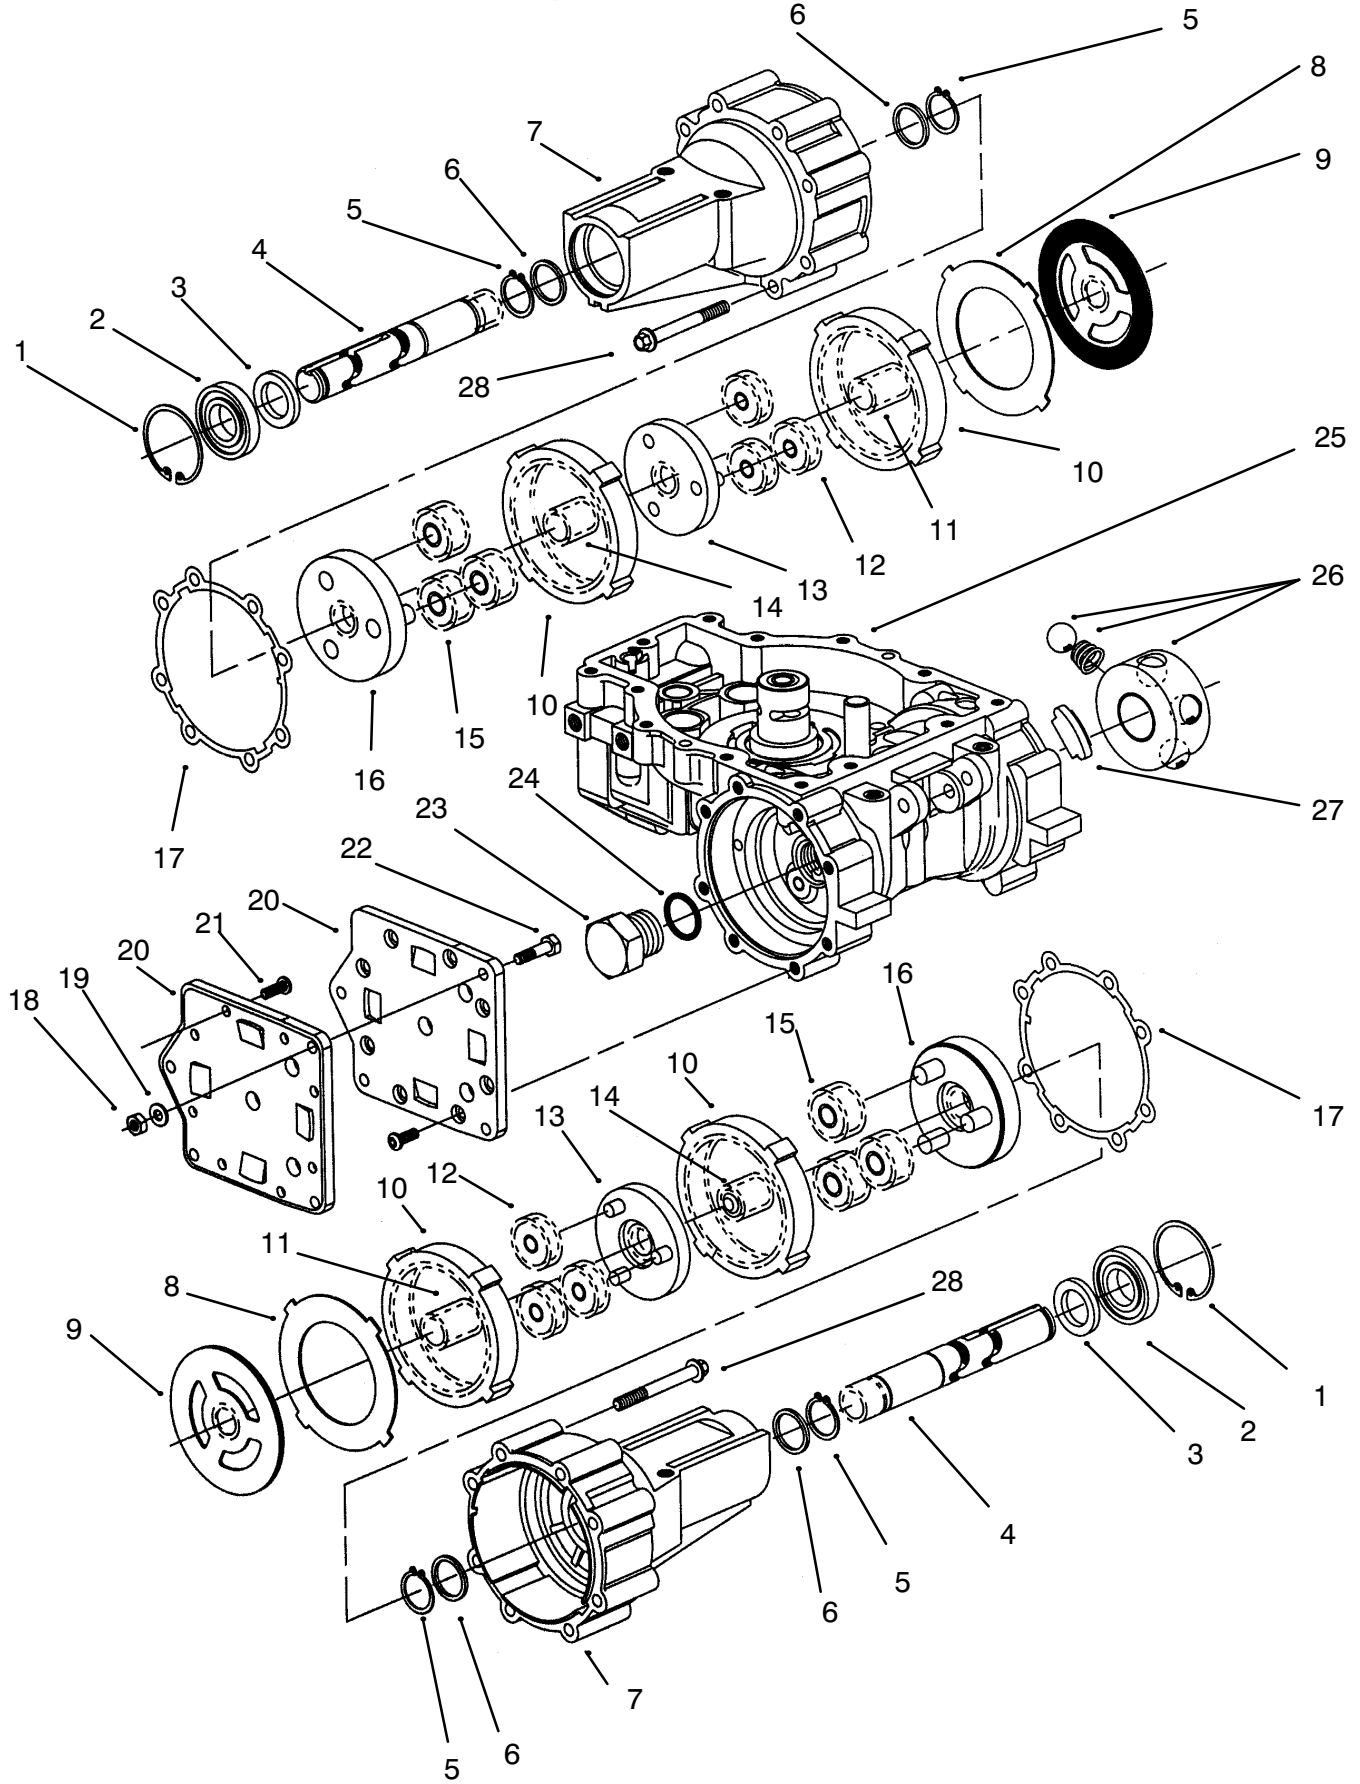

TRANSMISSION ASSEMBLY EATON MODEL 781-016 (Continued)

TRANSMISSION ASSEMBLY EATON MODEL 781-016 (Continued)

Ref. No.	Part No.	Description	No. Used	Ref. No.	Part No.	Description	No. Used
1	88-2560	Ring - Retaining	2	15	88-2820	Gear - Second 21 Tooth	6
2	88-2570	Bearing - Ball	2	16	88-2810	Gear - Second 15 Tooth	6
3	88-2580	Seal - Radial Lip	2	17	88-2640	Gasket - Axle Housing	2
4	88-2590	Shaft - Axle	2	18	88-3070	Nut	4
5	88-2600	Ring - Retaining	4	19	88-3080	Washer - Lock	4
6	88-2610	Washer - Thrust	4	20	88-3090	Flange	2
7	88-2620	Housing - Axle	2	21	88-3100	Screw	16
*	88-3050	Axle Housing Assembly (Incl. Ref.# 1-7)	1	22	88-3110	Screw	4
8	88-2660	Plate - Backup	2	23	88-3120	Plug	1
9	88-3060	Plate - Reaction	2	24	88-3000	"O"Ring	1
10	88-2670	Gear - Ring, 57 Tooth	4	25	88-3130	Housing Assembly	1
11	88-2680	Gear - First, 15 Tooth	2	*	88-3150	Transmission 1/2 L.H.	1
12	88-2800	Carrier Primary	2	*	88-3160	Transmission 1/2 R.H.	1
13	88-2690	Gear - Planet First 21 Tooth	6	26		Motor Assembly	
14	88-2810	Gear - Second 15 Tooth	2	27		Pad Assembly	
				28	88-2840	Screw	16

*Not Illustrated