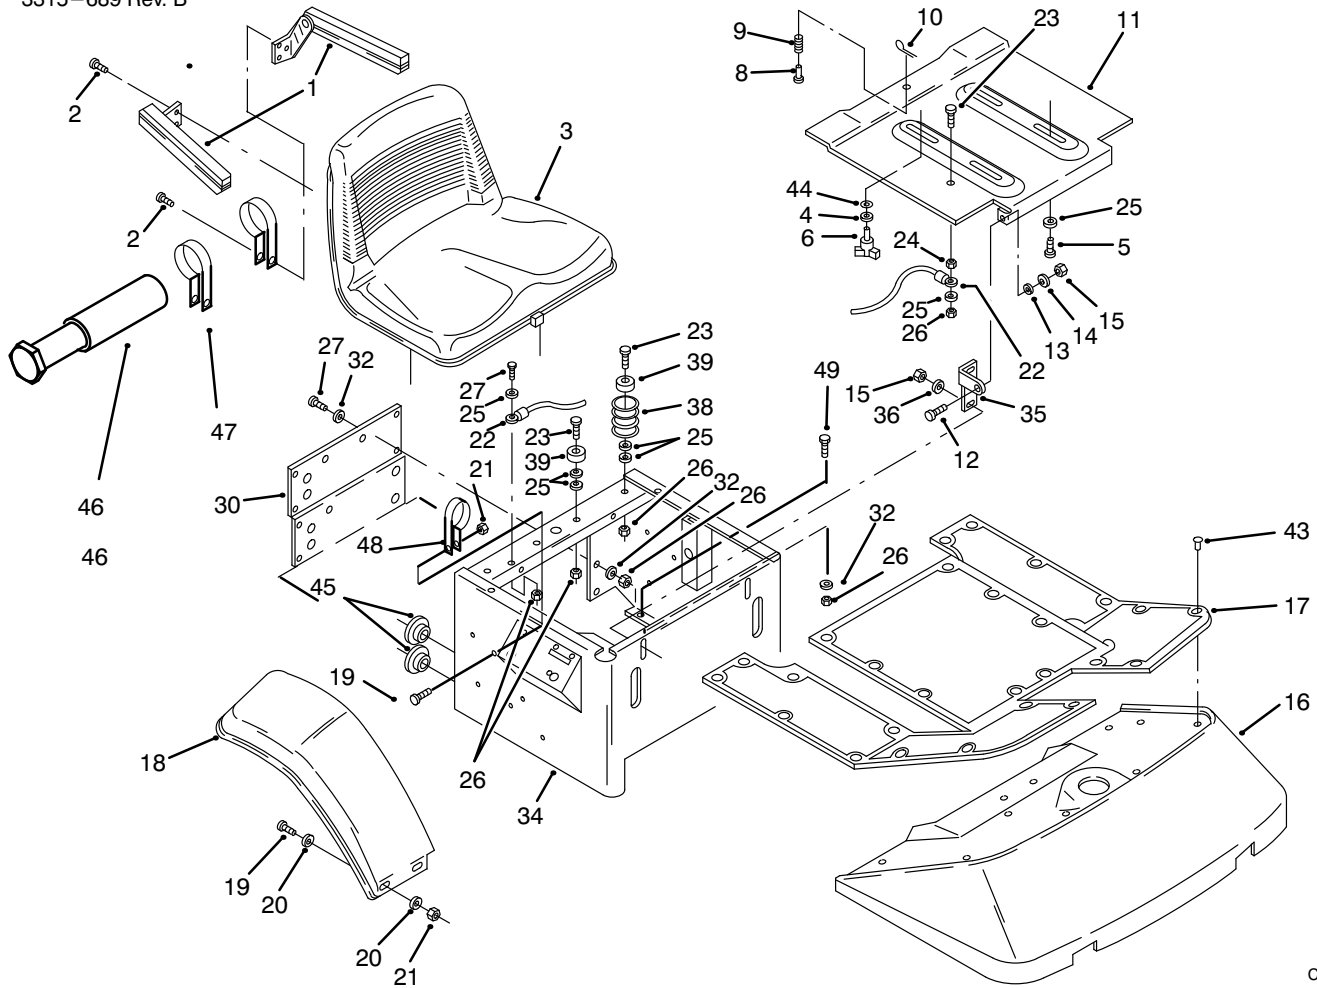

C-1249

FENDERS, FLOOR PAN & SEAT ASSEMBLY

Ref. No.	Part No.	Description	No. Used
1	88-3230	Kit - Armrest	1
2	908017	Bolt	6
3	88-3220	Seat 620-Z	1
*	88-3210	Seat 616-Z	1
4	3256-23	Washer	2
5	108686	Bolt	2
6	116819	Knob	2
8	106449	Pin	1
9	116195	Spring	1
10	3272-6	Pin - Cotter	1
11	116504	Plate - Pivot	1
12	3231-25	Bolt - Carriage	2
13	104525	Spacer	2
14	3256-24	Washer	2
15	3296-39	Nut	6
16	118940	Pan - Floor	1
17	116455	Mat - Black	1
18	116064	Fender - RH	1
*	116065	Fender - LH	1
19	321-4	Bolt	13
20	3256-22	Washer	24
21	3296-42	Nut	13
22	115850	Cable	1

Ref. No.	Part No.	Description	No. Used
23	322-5	Bolt	5
24	3217-6	Nut	1
25	3256-3	Washer	14
26	3296-29	Nut	16
27	322-3	Bolt	9
30	79-2290	Cover	1
32	3256-23	Washer	10
34	79-5960	Support - Seat	1
35	116572	Bracket - Seat Pivot, RH	1
*	116573	Bracket - Seat Pivot, LH	1
36	3256-4	Washer	4
38	114268	Spring - 620-Z	2
*	114496	Spring - 620-Z (Nylon)	2
*	114269	Spring - 616-Z	2
*	114497	Spring - 616-Z (Nylon)	2
39	108889	Bumper	4
43	116456	Rivet - Carpet Plastic	28
44	78-2740	Washer - Lock	2
45	938037	Bushing	2
46	74-0720	Tube - Manual	1
47	2412-133	Clamp - Tube	2
48	2412-104	Clamp	1
49	3234-5	Screw	6

*Not Illustrated