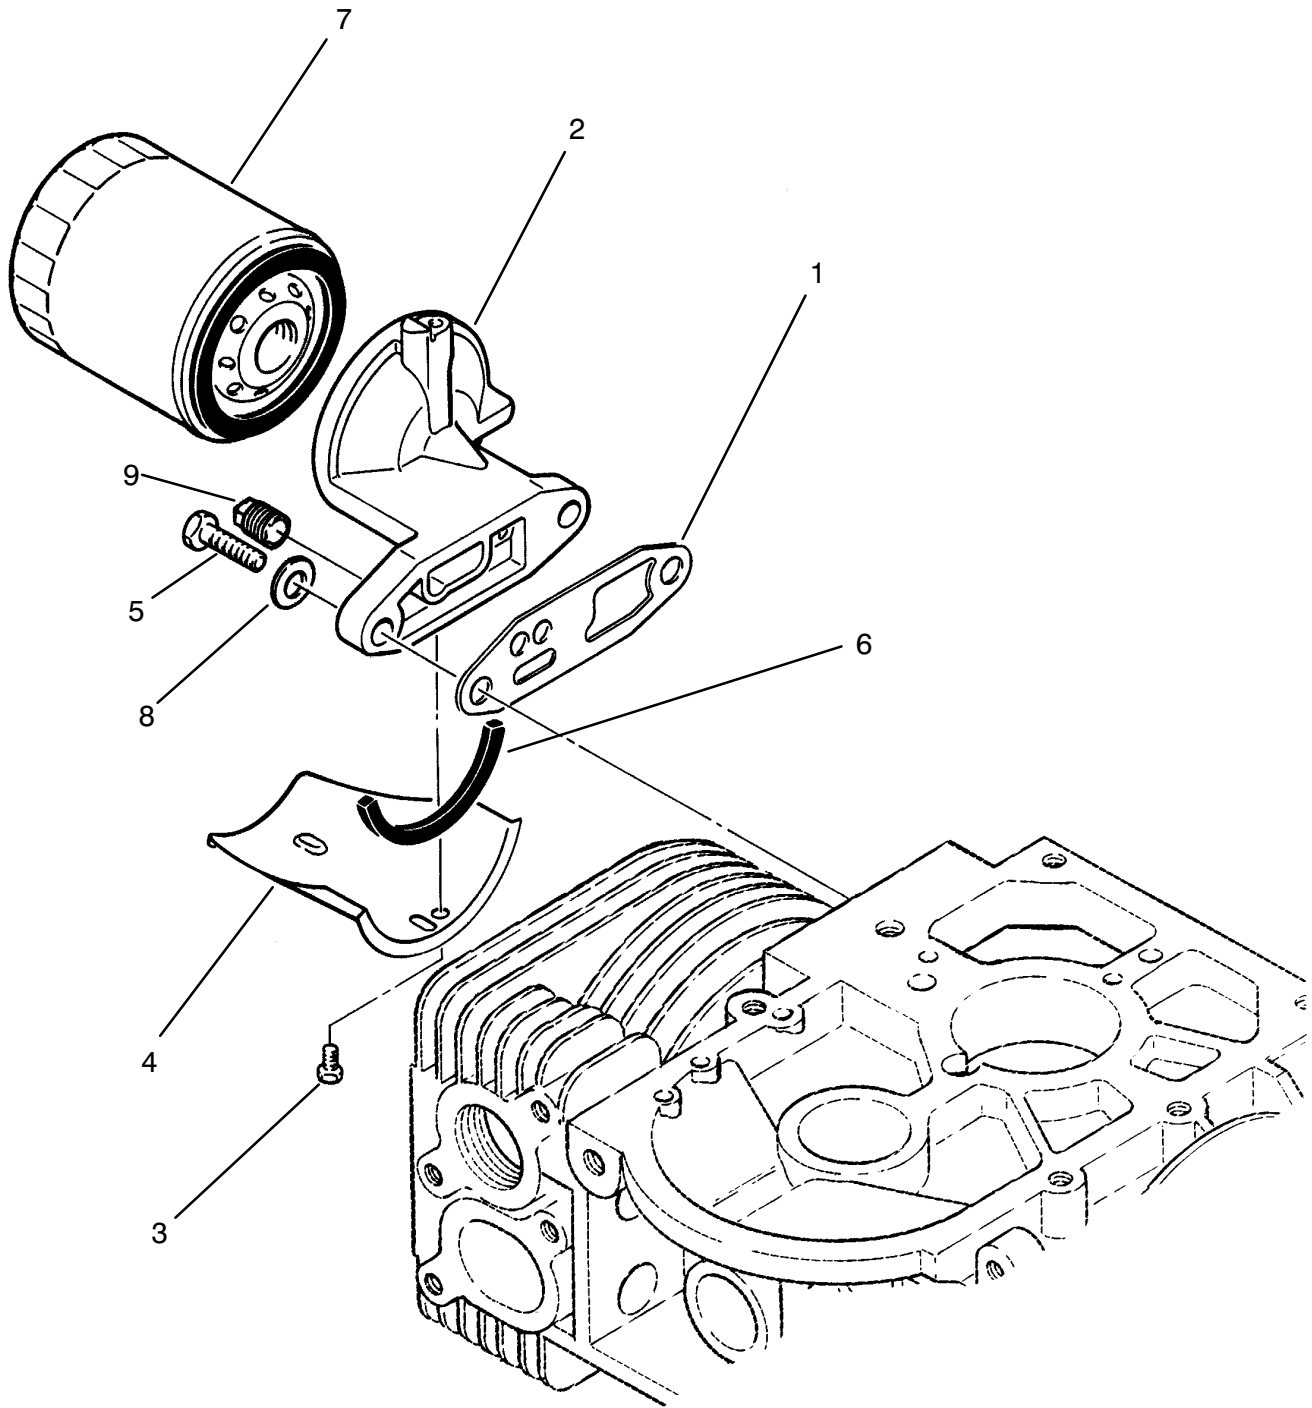

OIL FILTER ASSEMBLY

OIL FILTER ASSEMBLY

Ref. No.	Part No.	Description	No. Used
1	NN10563	Gasket	1
2	NN10141	Adapter	1
3	NN10391	Bolt	1
4	NN10487	Drain – Oil	1
5	NN10373	Bolt	2

Ref. No.	Part No.	Description	No. Used
6	NN10488	Seal	1
7	NN10143	Filter – Oil	2
8	57-9750	Washer	2
9	NN10798	Plug	1