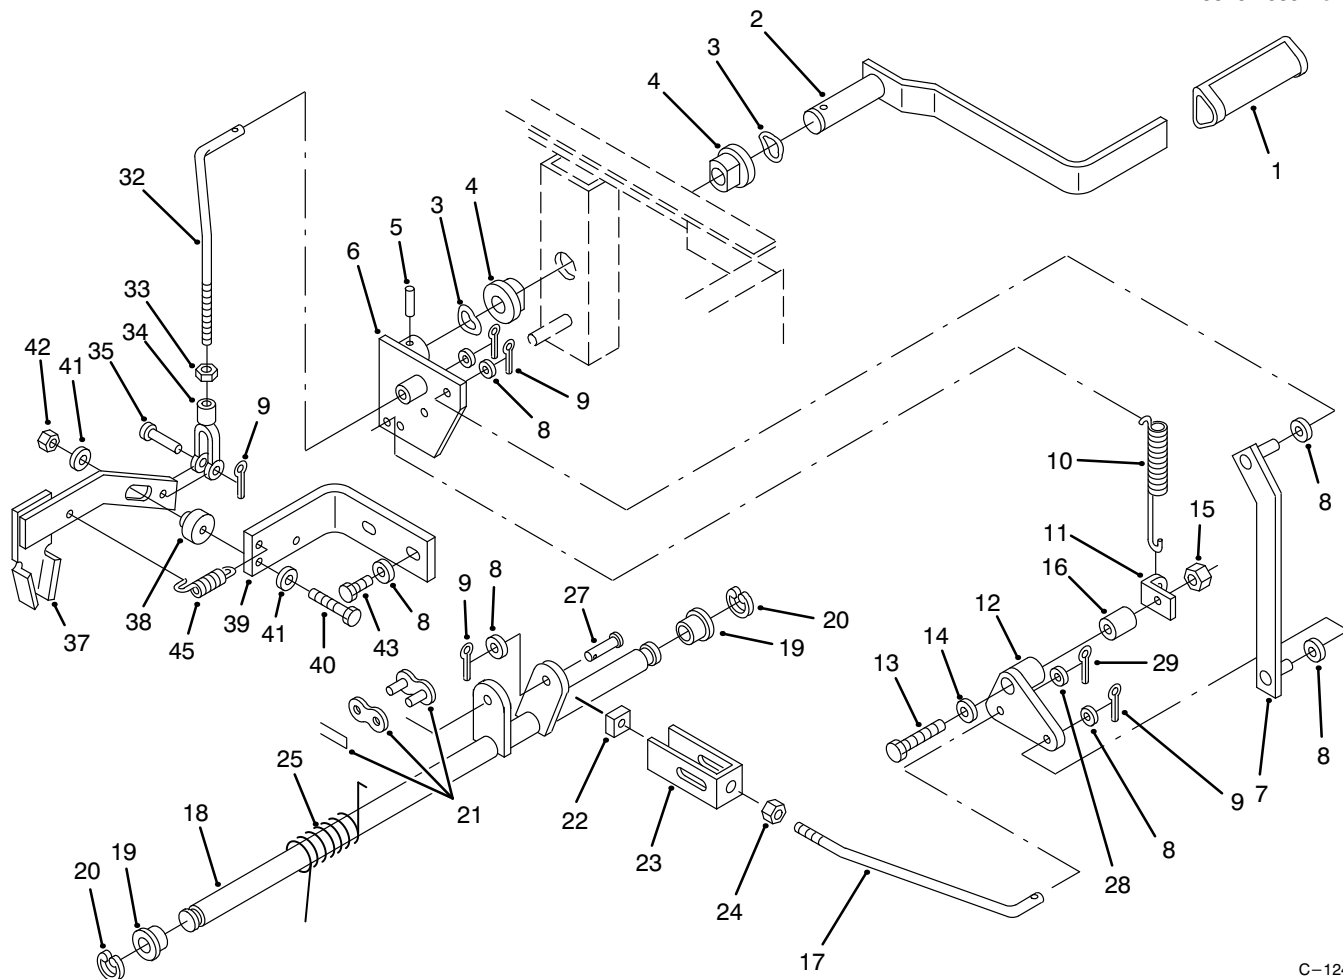

C-1248

PARKING BRAKE ASSEMBLY

Ref. No.	Part No.	Description	No. Used
1	116393	Grip	1
2	115725	Lever - Brake	1
3	7896	Washer - Bowed	2
4	109189	Bearing - Flanged	2
5	32121-93	Pin - Roll	1
6	116687	Arm	1
7	78-0390	Rod - Upper Brake	1
8	3256-23	Washer	7
9	3272-6	Pin - Cotter	6
10	110769	Spring - Extension	1
11	2534	Clip - Spring	1
12	115701	Pivot	1
13	323-10	Bolt	1
14	3256-24	Washer	1
15	3296-39	Nut	1
16	102025	Spacer	1
17	79-2310	Rod - Lower	1
18	79-2340	Shaft - Brake	1
19	106950	Bushing	2
20	32120-72	Ring - Retaining	2

Ref. No.	Part No.	Description	No. Used
21	2710-33	Link - Brake	1
22	915183	Nut - Square	1
23	79-2320	Yoke - Adjuster	1
24	3217-6	Nut - Jam	1
25	79-1780	Spring - Torsion	1
27	932948	Pin - Clevis	1
28	3256-22	Washer	1
29	3272-2	Pin - Cotter	1
32	116476	Rod - Neutral Lock	1
33	3220-2	Nut - Jam	1
34	282-2	Clevis	1
35	932121	Pin - Clevis	1
37	116267	Lock - Neutral	1
38	116264	Spacer	1
39	116258	Bracket - Support	1
40	321-10	Bolt	1
41	3256-63	Washer	2
42	3296-42	Nut	1
43	32144-11	Screw	2
45	116792	Spring - Extension	1