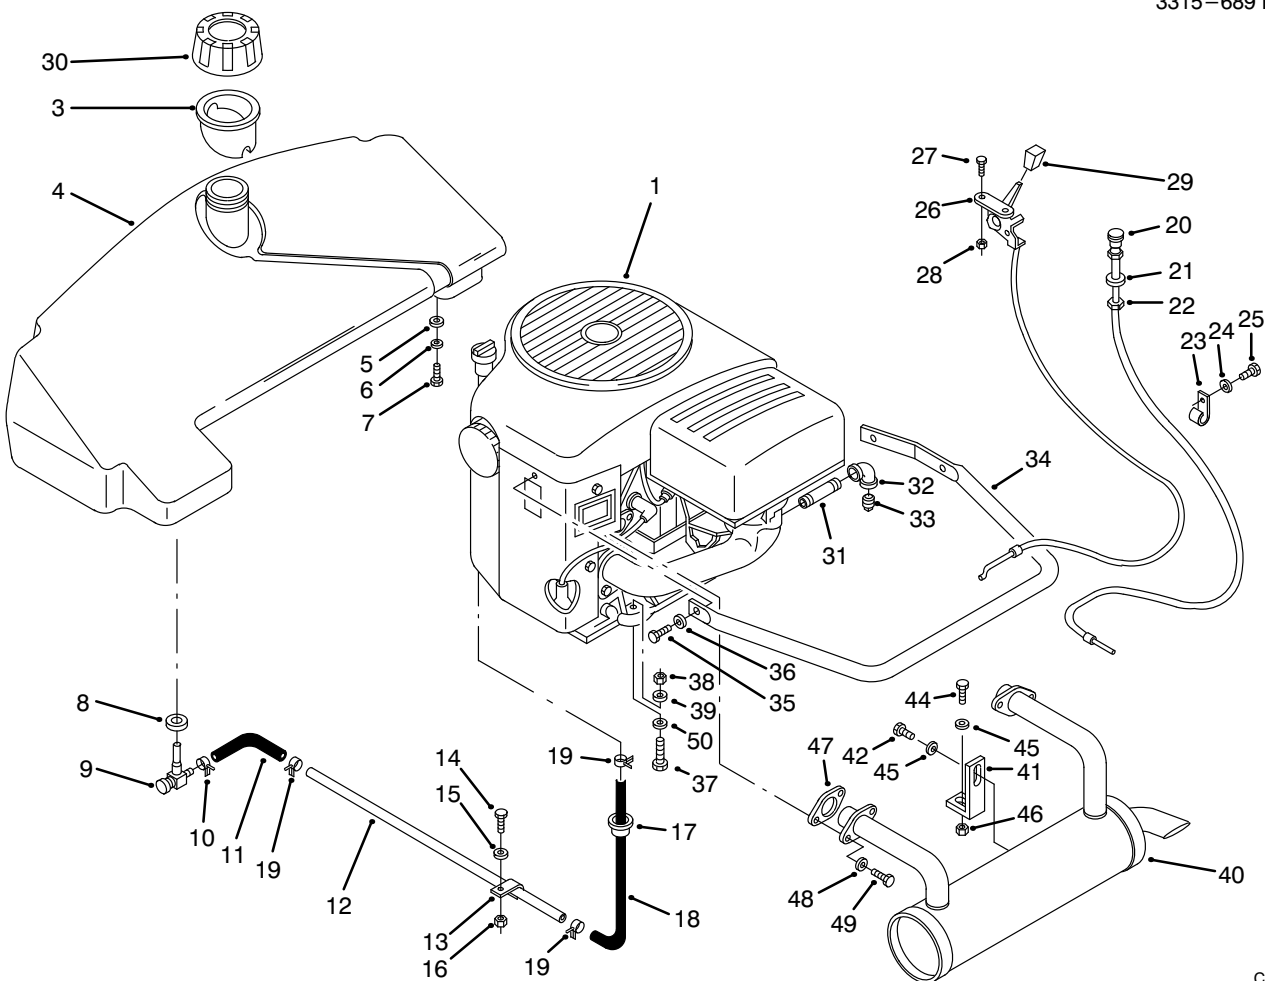

C-1250

ENGINE & FUEL SYSTEM ASSEMBLY

Ref. No.	Part No.	Description	No. Used	Ref. No.	Part No.	Description	No. Used
1	79-5230	Engine - 16HP Model P216V - I/11103-D	1	25	908001	Bolt	2
*	79-5240	Engine - 20HP Model P220V - I/11104-D	1	26	78-2790	Control - Throttle	1
3	115741	Funnel - Tank	1	27	3250-14	Screw	2
4	116363	Valve Assy - Fuel Tank	1	28	3296-2	Nut	2
5	920038	Washer	4	29	116454	Knob	1
6	920082	Washer - Lock	4	30	55-3570	Cap - Tank	1
7	908016	Bolt	4	31	116159	Nipple	1
8	104047	Bushing	1	32	114764	Elbow	1
9	104048	Valve Assy - Fuel	1	33	943420	Plug - Pipe	1
10	2412-98	Clamp	2	34	116708	Guard - Air Cleaner	1
11	47-2966	Hose 5"	1	35	3256-22	Bolt	3
12	115780	Tube - Fuel	1	36	920081	Washer - Lock	3
13	111392	"J" Clip	3	37	908021	Bolt	4
14	908017	Bolt	3	38	3296-29	Nut	4
15	3256-23	Washer	3	39	3256-23	Washer	3
16	3296-29	Nut	3	40	116030	Muffler	1
17	938031	Bushing	2	41	116029	Bracket - Muffler	1
18	47-2968	Hose - 18" Fuel	1	42	322-1	Bolt	1
19	117412	Clamp - Hose	2	43	3256-23	Washer	1
20	116289	Control - Choke	1	44	322-1	Bolt	1
21	3256-46	Washer	1	45	3256-23	Washer	1
22	109530	Nut - Pal	1	46	3296-29	Nut	1
23	8830	Clip	2	47	57-9210	Gasket - Exhaust	2
24	920081	Washer - Lock	2	48	920082	Washer - Lock	4
				49	3274-10	Bolt	4
				50	116531	Washer	2

*Not Illustrated