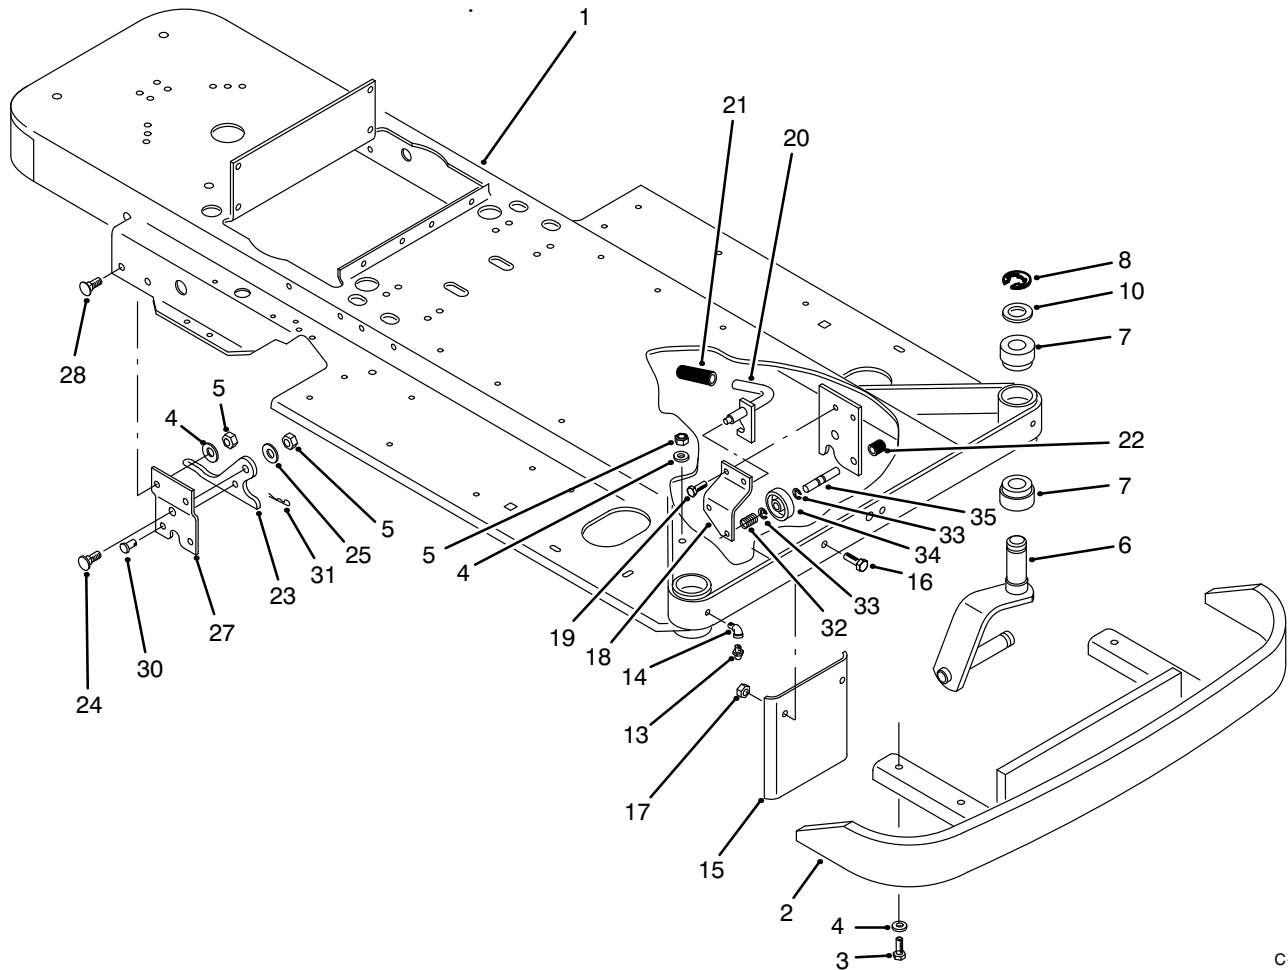

MODEL NO. 74021-390001 & UP MODEL NO. 74101-390001 & UP	PARTS CATALOG
PROLINE 616-Z & 620-Z ZERO RADIUS TRACTORS	

C-1244

FRAME & FRONT WHEEL FORK ASSEMBLY

Ref. No.	Part No.	Description	No. Used
1	92-1758	Frame	1
2	117455	Bumper - Front	1
3	323-6	Bolt	4
4	3256-24	Washer	12
5	3296-39	Nut	10
6	79-6000	Fork - Front Wheel, LH	1
*	79-5990	Fork - Front Wheel, RH	1
7	92-1714	Bushing - Flange	4
8	32151-91	Ring - Retaining	2
10	920251	Washer	2
11	915640	Nut	2
12	112825	Cap - Dust	2
13	302-2	Fitting - Grease	2
14	2811-7	Elbow - Street	2
15	121290	Shield	1
16	322-5	Bolt	2
17	3296-29	Nut	2

Ref. No.	Part No.	Description	No. Used
18	116331	Bracket - LH	1
*	116330	Bracket - RH	1
19	32144-11	Bolt	4
20	116245	Latch - LH	1
*	116246	Latch - RH	1
21	9038	Grip	2
22	105316	Cap - Plunger	2
23	104657	Plate	2
24	3231-2	Bolt - Carriage	2
25	115123	Washer	2
27	79-5970	Plate - Hitch	2
28	3231-25	Bolt - Carriage	4
30	932120	Pin - Clevis	2
31	933504	Pin - Cotter	2
32	8616	Spring - Compression	2
33	105797	Ring - Retaining	4
34	101017	Lock	2
35	116244	Rod - Lock	2

*Not Illustrated