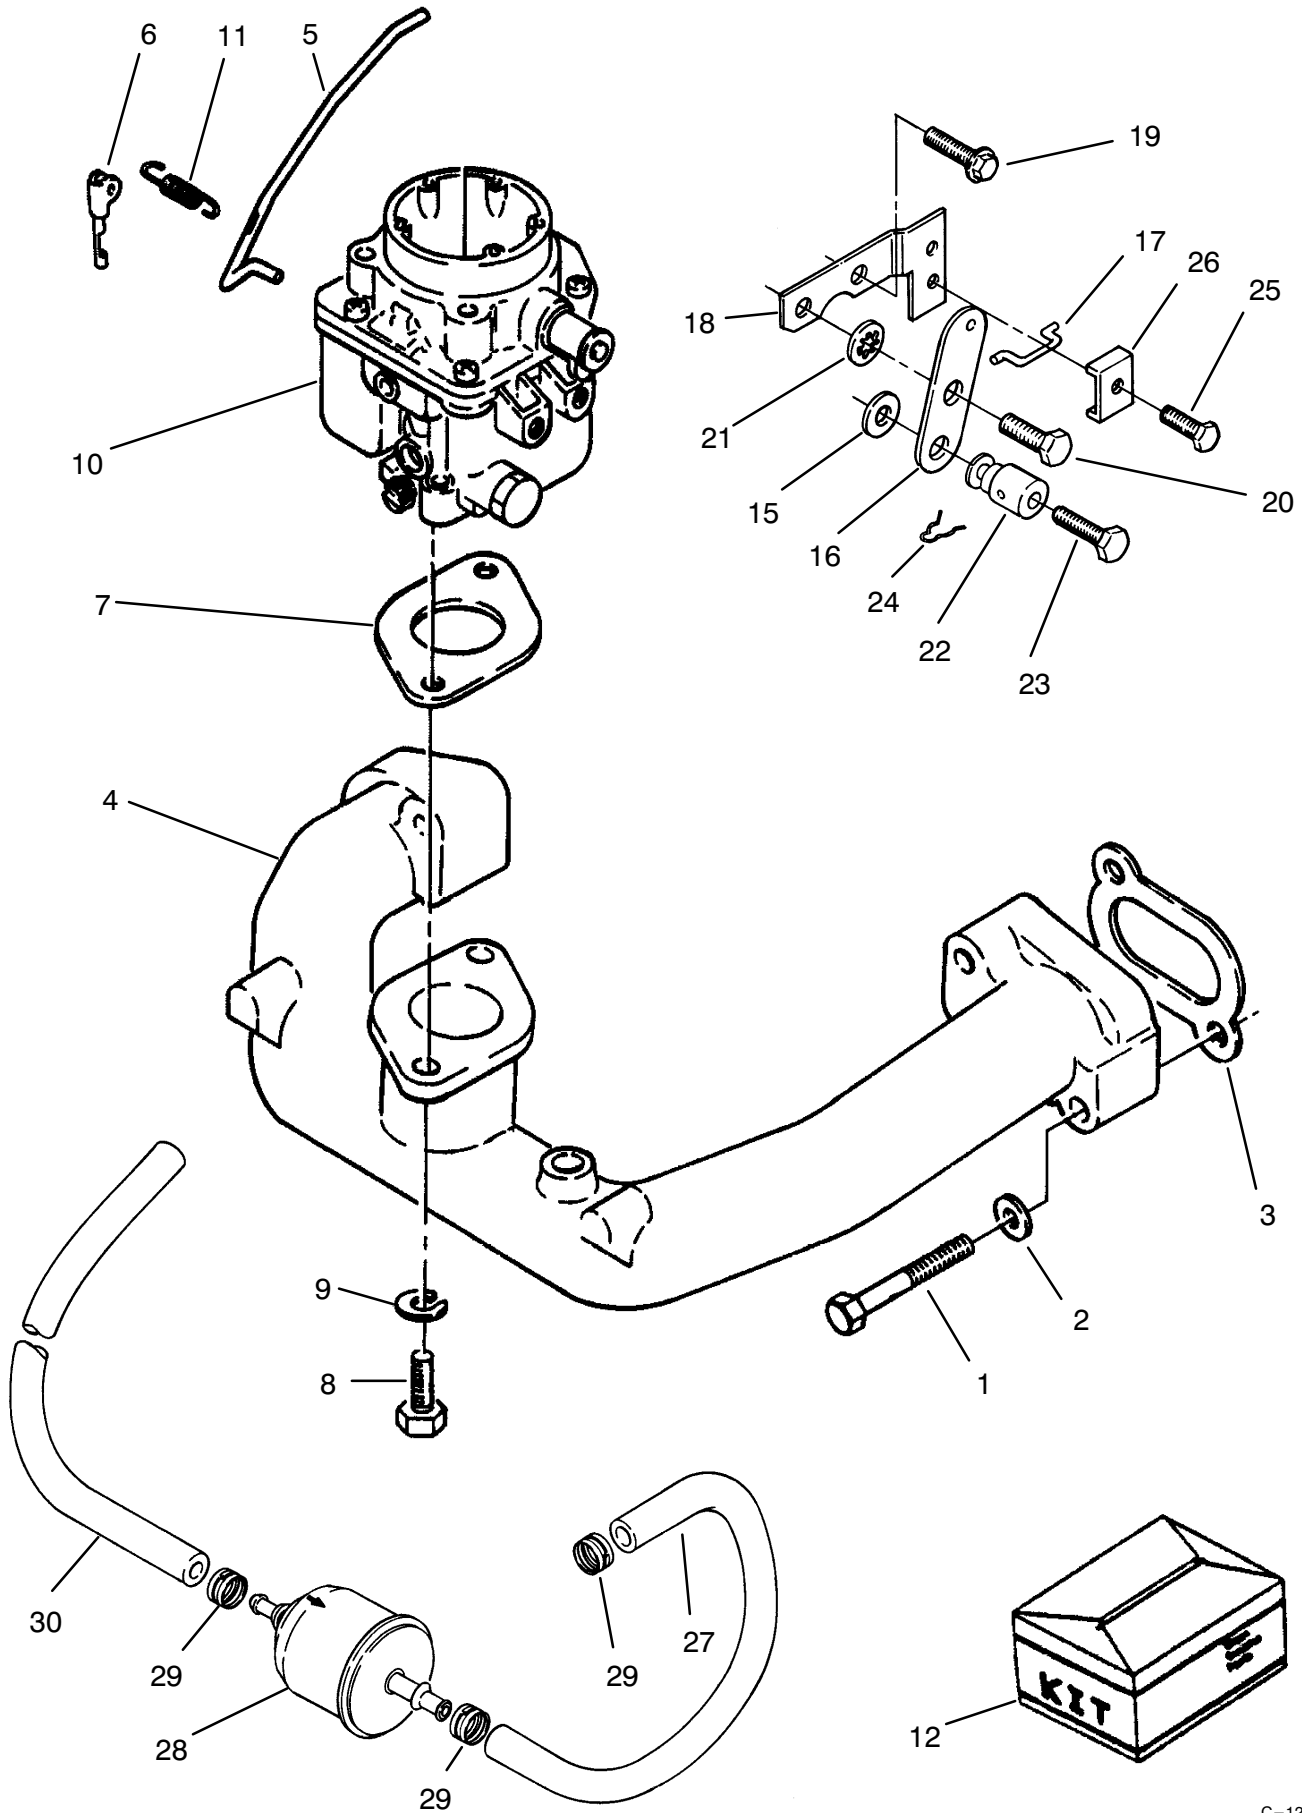

CARBURETOR & INTAKE MANIFOLD ASSEMBLY

CARBURETOR & INTAKE MANIFOLD ASSEMBLY

Ref. No.	Part No.	Description	No. Used
1	NN10375	Bolt	4
2	NN10543	Washer	4
3	NN10550	Gasket	2
4	NN10514	Manifold	1
5	NN10509	Rod	1
6	NN10538	Clip	1
7	57-9200	Gasket	1
8	NN10544	Bolt	2
9	NN10420	Washer	2
10	NN10504	Carburetor - 616-Z	1
*	NN10855	Carburetor - 620-Z	1
11	NN10865	Spring - Governor Rod	1
12	NN10206	Kit - Repair	1
15	59-0850	Washer	1
16	59-0460	Lever	1

Ref. No.	Part No.	Description	No. Used
17	57-9180	Link	1
18	59-0470	Bracket	1
19	NN10412	Bolt	1
20	59-1020	Bolt	1
21	NN10424	Washer - Lock	1
22	57-9170	Swivel	1
23	NN10410	Bolt	1
24	59-0720	Pin - Cotter	1
25	NN10784	Bolt	1
26	57-9190	Clamp	1
27	NN10302	Hose	1
28	NN10466	Filter - Fuel	1
29	NN10789	Clamp	3
30	NN10527	Hose	1

*Not Illustrated