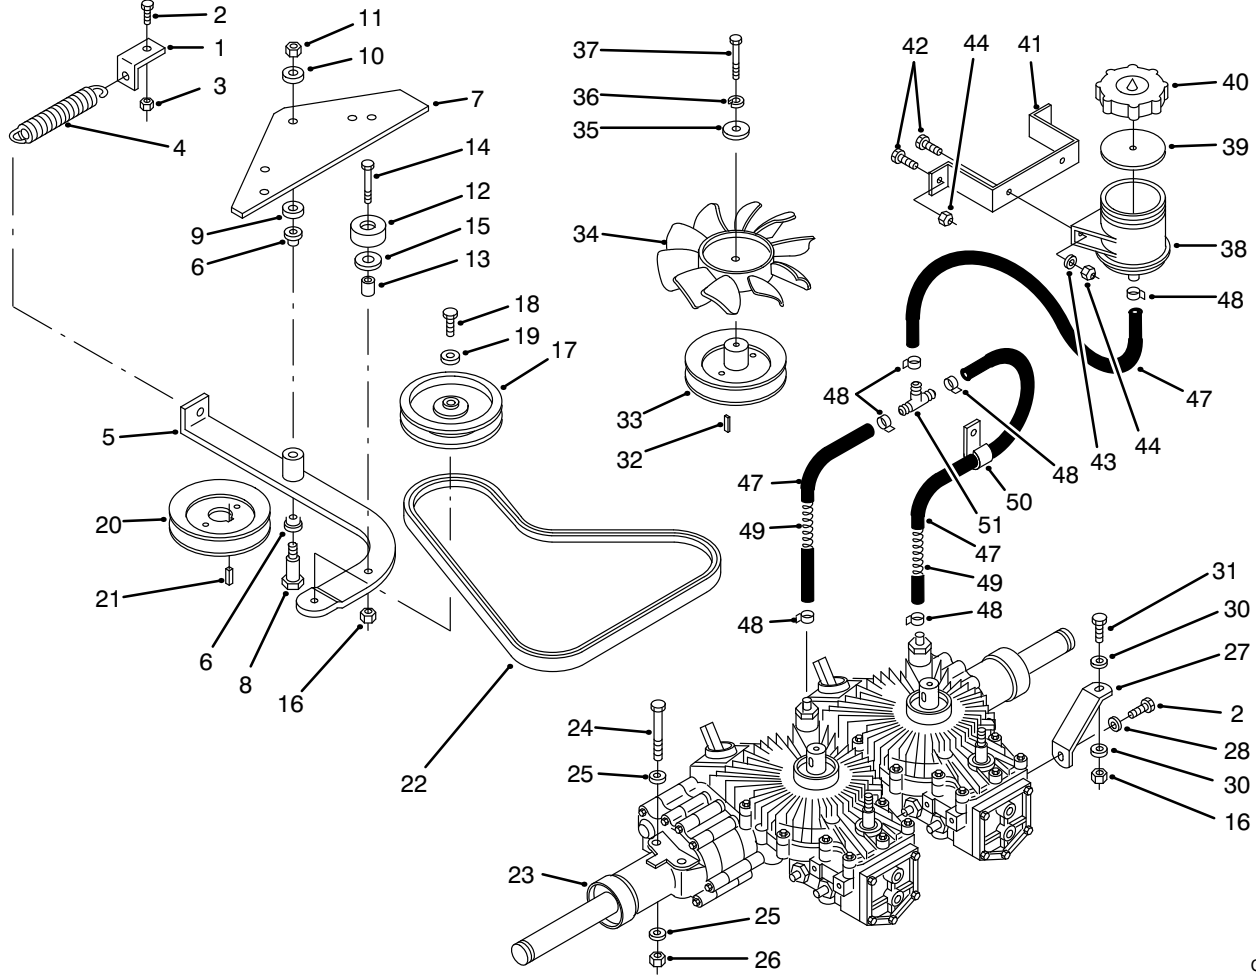

C-1245

TRANSMISSION & DRIVE SYSTEM ASSEMBLY

Ref. No.	Part No.	Description	No. Used
1	116505	Bracket	1
2	322-3	Bolt	6
3	3296-29	Nut	3
4	116506	Spring	1
5	116721	Arm - Idler	1
6	6229	Bearing	2
7	116718	Stiffener	1
8	113165	Bolt - Shoulder	1
9	2844	Washer	1
10	3256-4	Washer	1
11	32146-2	Nut	1
12	108889	Bumper	1
13	116728	Spacer	1
14	322-10	Bolt	1
15	116531	Washer	1
16	3296-29	Nut	1
17	116439	Pulley - Idler	3
18	323-6	Bolt	1
19	3256-24	Washer	1
20	119270	Pulley - Engine	1
21	105453	Key	1
22	116527	Belt - PTO	1
23	79-2350	Transaxle Assembly	1
24	323-20	Bolt	4
25	3256-24	Washer	8

Ref. No.	Part No.	Description	No. Used
26	3296-39	Nut	4
27	115274	Bracket - LH	1
*	116263	Bracket - RH	1
28	9202674	Washer - Special	4
30	3256-23	Washer	4
31	322-5	Bolt	2
32	937086	Key - Woodruff	2
33	78-2760	Pulley - Transmission	2
34	115271	Fan	2
35	103995	Washer	2
36	3253-3	Washer - Lock	2
37	321-11	Bolt	2
38	79-3500	Reservoir w/Gasket	2
39	114563	Gasket	2
40	79-1080	Cover	2
41	79-2330	Bracket	1
42	321-4	Bolt	4
43	3256-22	Washer	2
44	3296-42	Nut	4
47	79-2360	Hose - 7"	3
48	79-2380	Clamp	6
49	79-7500	Spring - Hose	3
50	79-2110	Clamp - Hose	1
51	79-2410	Fitting - Tee	1

*Not Illustrated