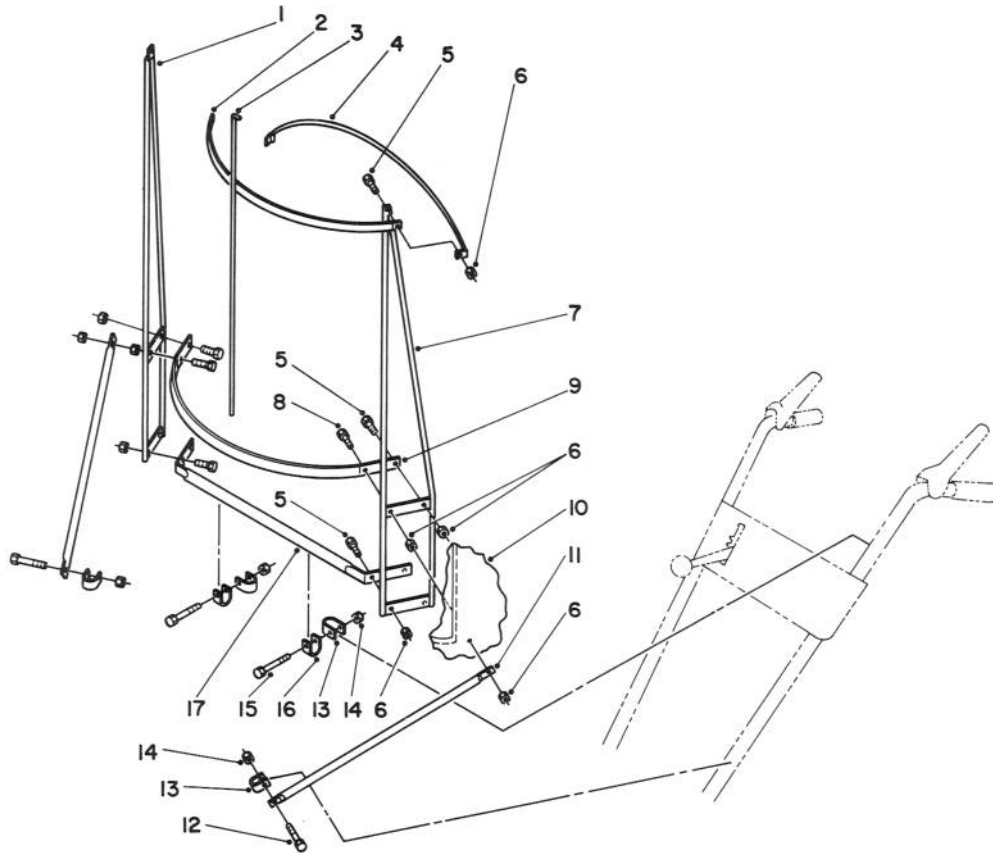

PART NO. 88-0600	PARTS CATALOG
SNOW CAB KIT	

C-1150

FRAME ASSEMBLY

Ref. No.	Part No.	Description	No. Used
1	88-0640	Frame - Right	1
2	88-0630	Bow - Top	1
3	88-0650	Support - Center	1
4	88-0620	Frame - Top	1
5	321-3	Screw - Hex Hd. Cap	8
6	3296-16	Nut - Lock	12
7	88-0700	Frame - Left	1
8	321-6	Screw - Hex Hd. Cap	2
9	88-0670	Bow - Bottom	1
10	88-0610	Cover - Vinyl	1
11	88-0660	Brace	2

Ref. No.	Part No.	Description	No. Used
12	322-41	Screw - Hex Hd. Cap	2
13	88-0710	"U" Clamp (Models CCR 1000 & CCR 2000 Only)	4
*	88-0720	"U" Clamp (Models 521, 3521, & 724v Only)	4
14	3296-47	Nut - Lock	4
15	322-13	Screw - Hex Hd. Cap	2
16	88-0690	"U" Clamp	2
17	88-0680	Bar - Cross	1