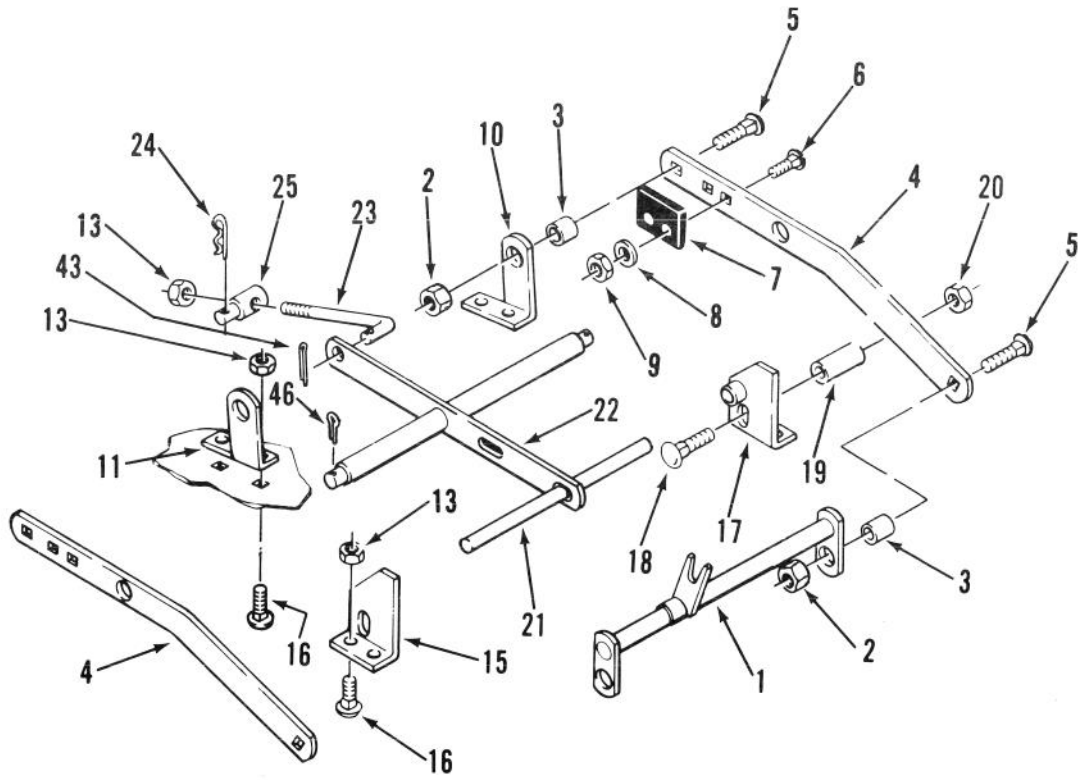

REAR DISCHARGE MOWER - 42 in.

REAR DISCHARGE MOWER - 42 in.

Parts available only through authorized dealers.
When ordering parts always list Part No. and Description.
(Specifications subject to change without notice.)

ITEM NO.	PART NO.	DESCRIPTION	NO. REQ'D
1	101758	Hitch.....	1
2	102809	Nut - Flange	4
3	111044	Spacer	4
4	101777	Draft Bar	2
5	3231-25	Carriage Bolt	4
6	3230-3	Carriage Bolt	4
7	102322	Rubber Bumper	2
8	3256-3	Washer	4
9	3296-29	E.S. Nut.....	4
10	107511	L.H. Rear Bracket	1
11	107512	R.H. Rear Bracket.....	1
13	3296-39	E.S. Nut.....	9
15	102566	R.H. Front Bracket	1
16	3231-2	Carriage Bolt	8
17	102567	L.H. Front Bracket.....	1
18	3232-3	Carriage Bolt	2
19	979360	Spacer - Transport Stop.....	2
20	915664	E.S. Nut.....	2
21	102570	Front Shaft	1
22	110268	Leveler	1
23	101828	Leveler Adjusting Rod	1
24	933504	Hairpin Cotter	2
25	6739	Trunnion	1
27	105797	E-Ring.....	2
28	101708	Double Trunnion	1
29	101842	Adjustment Rod.....	1
30	3256-24	Washer	1
31	101728	Front Idler Support	1
32	933156	Spirol Pin	1
33	101851	Adjustment Knob	1
34	108571	Spring Washer	1
35	104974	"V" Idler Pulley	1
36	101734	Inner Spacer.....	1
37	104975	Flat Idler Pulley	1
38	101757	Outer Spacer	1
39	102582	Belt Cover	1
40	915007	Eslok Nut	1
41	108834	Drive Belt.....	1
42	101657	Front Idler Assembly Complete	1
43	3272-6	Cotter Pin	1
45	115197	Decal - Attach-a-Matic	1
46	3272-12	Cotter Pin	2