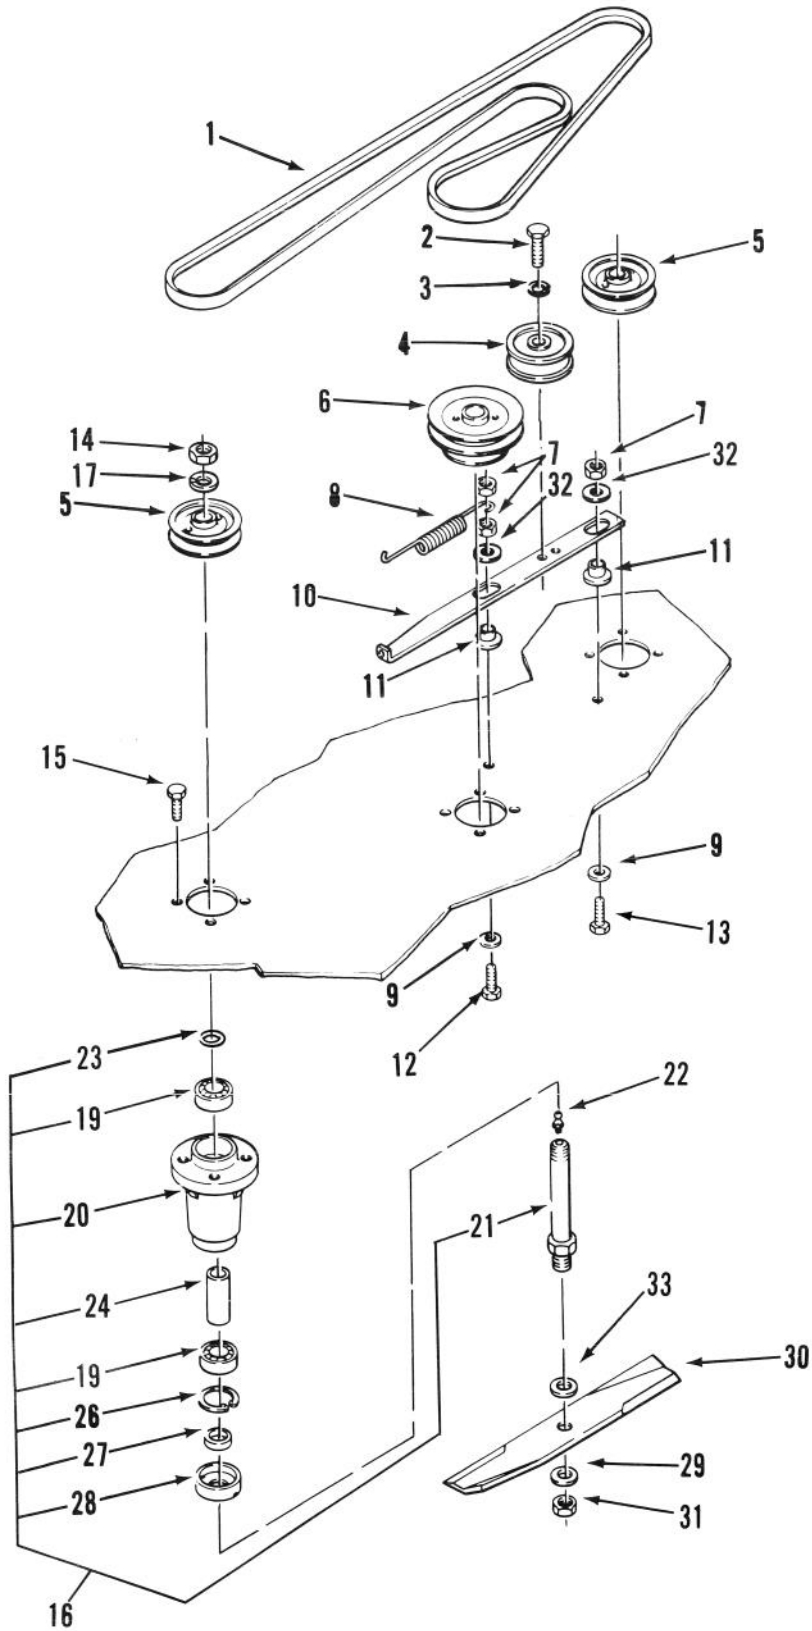

REAR DISCHAGE MOWER - 42 in.

REAR DISCHARGE MOWER - 42 in.

Parts available only through authorized dealers.
When ordering parts always list Part No. and Description.
(Specifications subject to change without notice.)

ITEM NO.	PART NO.	DESCRIPTION	NO. REQ'D
1	106125	Spindle Belt.....	1
2	323-7	Bolt	1
3	3253-21	Lockwasher	1
4	112425	Flat Idler Pulley	1
5	109967	Pulley, Left or Right	2
6	110148	Pulley, Center	1
7	3296-39	E.S. Nut.....	3
8	100071	Spring.....	1
9	2844	Special Washer	2
10	106120	Idler Support Bar	1
11	107674	Spacer/Bushing	2
12	323-9	Bolt	1
13	323-7	Bolt	1
14	3220-6	Jam Nut	3
15	323-4	Eslok Bolt	12
16	110172	Spindle Assembly	3
17	3253-8	Lockwasher	3
19	109966	Ball Bearing	6
20	114568	Spindle Housing.....	3
21	112674	Spindle Shaft.....	3
22	302-5	Grease Fitting.....	3
23	971015	"O" Ring	3
24	116085	Spacer	3
26	32120-42	Internal Snap Ring	3
27	106068	Blade Spacer.....	3
28	106067	Spindle Cup	3
29	3256-28	Special Washer	3
30	106108	Mower Blade	1
31	3220-7	Jam Nut	3
32	107675	Special Washer	2
33	920257	Special Washer	3
*	114647	Spindle Wrench.....	1

*Not Illustrated