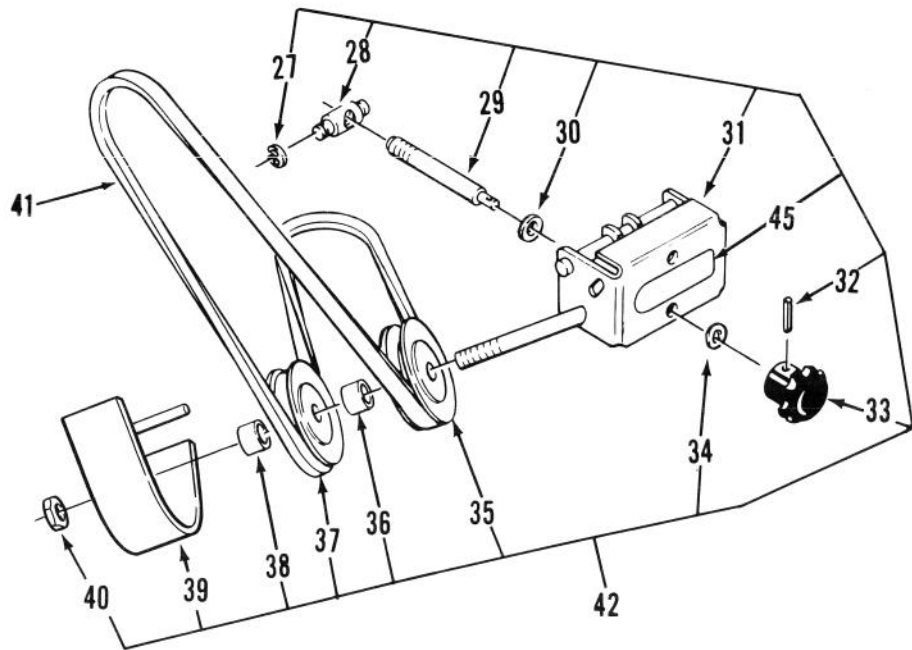

MODEL NO. 15-42RC02-1000001 & UP

PARTS  
CATALOG

**WHEEL HORSE<sup>®</sup>**  
42" (107 cm) Rear Discharge Mower

# REAR DISCHARGE MOWER - 42 in.

**REAR DISCHARGE MOWER - 42 in.**

Parts available only through authorized dealers.  
When ordering parts always list Part No. and Description.  
(Specifications subject to change without notice.)

ITEM NO.	PART NO.	DESCRIPTION	NO. REQ'D
1	116965	Mower Deck .....	1
2	321-4	Bolt .....	3
3	110847	Roller Shaft .....	3
4	3272-21	Cotter Pin .....	3
5	108798	Roller.....	3
6	3296-42	E.S. Nut.....	3
7	106117	Spindle Plate .....	3
8	106638	LH Belt Cover .....	1
9	106409	RH Belt Cover .....	1
10	926671	S.T. Bolt .....	8
11	5188	Shoulder Bolt.....	2
12	110506	Wheel .....	2
14	3217-7	Eslok Nut.....	4
16	3231-25	Carriage Bolt .....	4
17	3296-39	E.S. Nut.....	4
18	110840	Strap .....	3
19	110841	Clamp .....	2
20	115053	Gage Wheel Support .....	1
21	101853	Spring.....	1
22	115213	Lever .....	1
23	103712	Grip.....	1
24	106392	Quadrant .....	1
28	76-4070	Decal - Danger .....	2
29	106748	Decal - Height Adj. & Belt Diagram .....	1
38	43-8480	Decal - Danger .....	2

REAR DISCHARGE MOWER - 42 in.