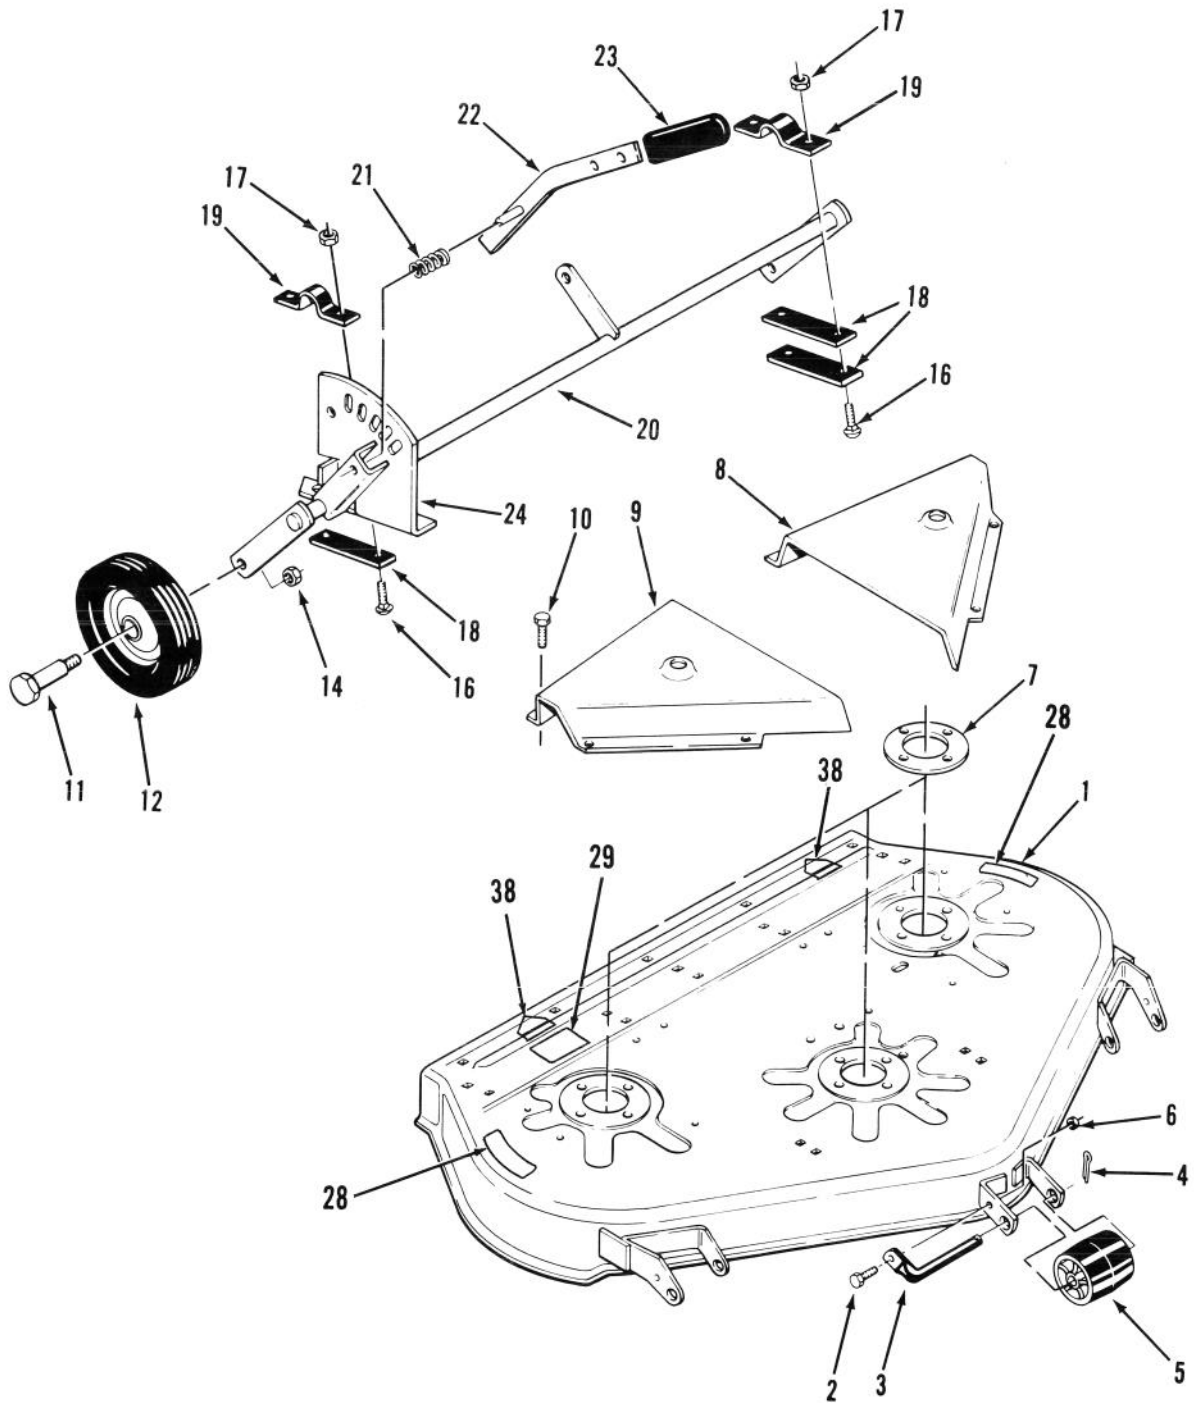

MODEL NO. 15-42RC02-1000001 & UP

PARTS  
CATALOG

**WHEEL HORSE<sup>®</sup>**  
42" (107 cm) Rear Discharge Mower

# REAR DISCHARGE MOWER - 42 in.

**REAR DISCHARGE MOWER - 42 in.**

Parts available only through authorized dealers.  
When ordering parts always list Part No. and Description.  
(Specifications subject to change without notice.)

ITEM NO.	PART NO.	DESCRIPTION	NO. REQ'D
1	116965	Mower Deck .....	1
2	321-4	Bolt .....	3
3	110847	Roller Shaft .....	3
4	3272-21	Cotter Pin .....	3
5	108798	Roller.....	3
6	3296-42	E.S. Nut.....	3
7	106117	Spindle Plate .....	3
8	106638	LH Belt Cover .....	1
9	106409	RH Belt Cover .....	1
10	926671	S.T. Bolt .....	8
11	5188	Shoulder Bolt.....	2
12	110506	Wheel .....	2
14	3217-7	Eslok Nut.....	4
16	3231-25	Carriage Bolt .....	4
17	3296-39	E.S. Nut.....	4
18	110840	Strap .....	3
19	110841	Clamp .....	2
20	115053	Gage Wheel Support .....	1
21	101853	Spring.....	1
22	115213	Lever .....	1
23	103712	Grip.....	1
24	106392	Quadrant .....	1
28	76-4070	Decal - Danger .....	2
29	106748	Decal - Height Adj. & Belt Diagram .....	1
38	43-8480	Decal - Danger .....	2

REAR DISCHARGE MOWER - 42 in.