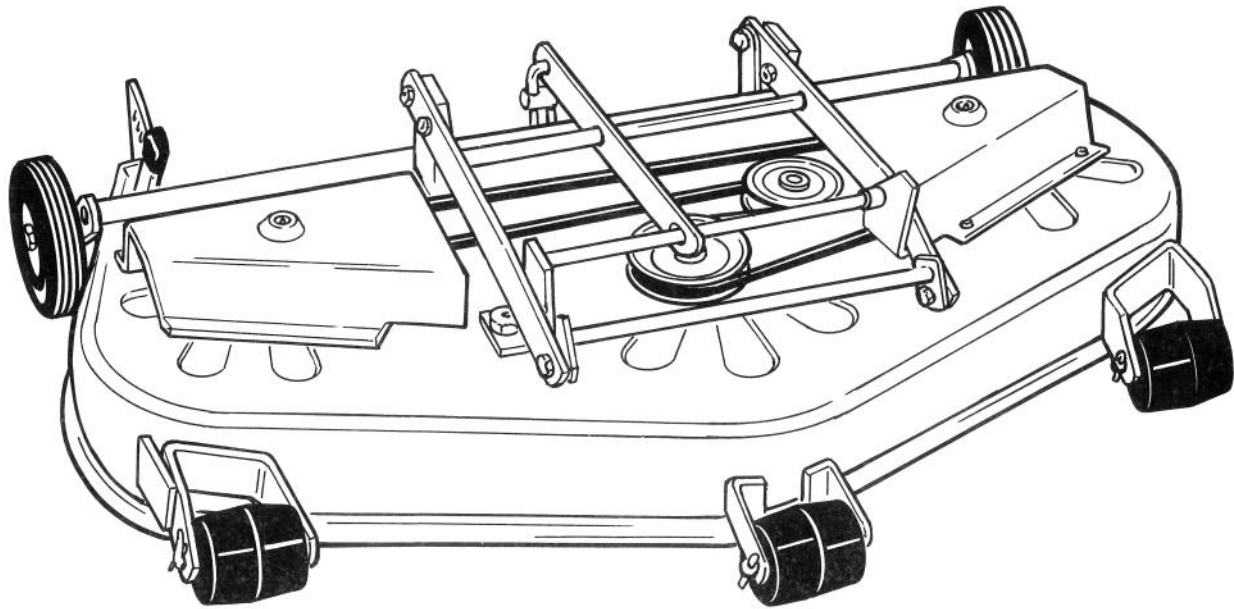

MODEL NO. 15-42RC02-1000001 & UP

PARTS  
CATALOG

**WHEEL HORSE<sup>®</sup>**  
42" (107 cm) Rear Discharge Mower

# REAR DISCHARGE MOWER - 42 in.

**REAR DISCHARGE MOWER - 42 in.**

Parts available only through authorized dealers.  
When ordering parts always list Part No. and Description.  
(Specifications subject to change without notice.)

ITEM NO.	PART NO.	DESCRIPTION	NO. REQ'D
1	116965	Mower Deck .....	1
2	321-4	Bolt .....	3
3	110847	Roller Shaft .....	3
4	3272-21	Cotter Pin .....	3
5	108798	Roller.....	3
6	3296-42	E.S. Nut.....	3
7	106117	Spindle Plate .....	3
8	106638	LH Belt Cover .....	1
9	106409	RH Belt Cover .....	1
10	926671	S.T. Bolt .....	8
11	5188	Shoulder Bolt.....	2
12	110506	Wheel .....	2
14	3217-7	Eslok Nut.....	4
16	3231-25	Carriage Bolt .....	4
17	3296-39	E.S. Nut.....	4
18	110840	Strap .....	3
19	110841	Clamp .....	2
20	115053	Gage Wheel Support .....	1
21	101853	Spring.....	1
22	115213	Lever .....	1
23	103712	Grip.....	1
24	106392	Quadrant .....	1
28	76-4070	Decal - Danger .....	2
29	106748	Decal - Height Adj. & Belt Diagram .....	1
38	43-8480	Decal - Danger .....	2