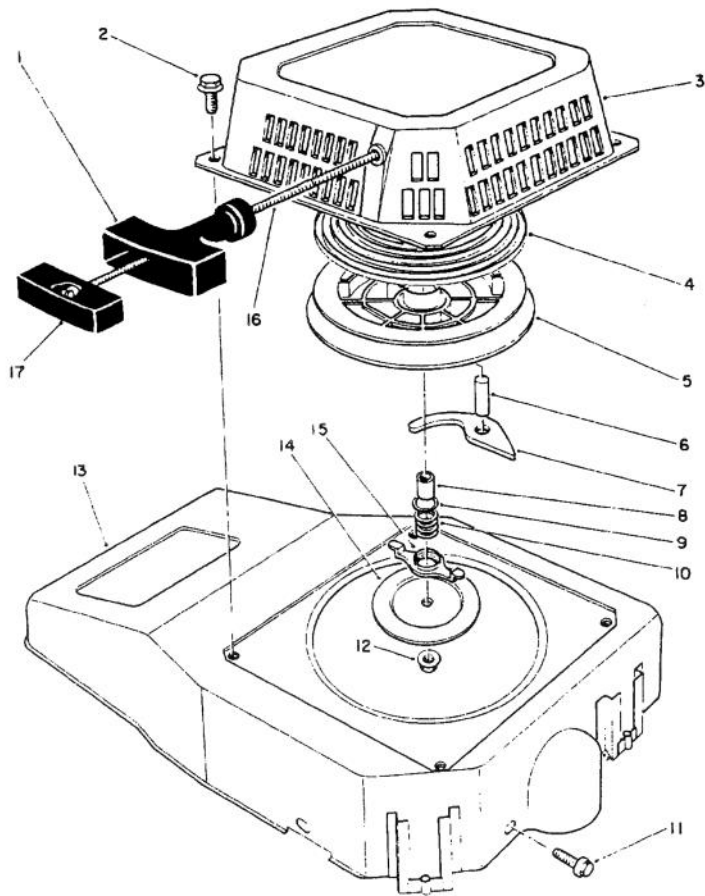

C-0162

RECOIL ASSEMBLY (Engine Model No. VM140)

Ref. No.	Part No.	Description	No. Used	Ref. No.	Part No.	Description	No. Used
1	81-4000	Handle	1	11	81-1170	Bolt	3
2	81-1280	Bolt	4	12	81-4100	Nut - Lock	1
3	81-3970	Case - Recoil	1	13	81-3960	Shroud - Blower	1
4	81-4010	Spring - Recoil	1	14	81-4090	Plate - Friction	1
5	81-4020	Reel - Rope Pulley	1	15	81-4080	Guide - Pawl	1
6	81-4030	Pin	1	16	81-1270	Rope - Recoil	1
7	81-4040	Pawl	1	17	81-4960	Retainer - Rope	1
8	81-4050	Spacer	1	*	81-3270	Recoil Starter Assembly (Incl. Ref. #1, 3-10, 12 & 14-17)	1
9	81-4060	Washer	1				
10	81-4070	Spring - Friction	1				

*Not Illustrated