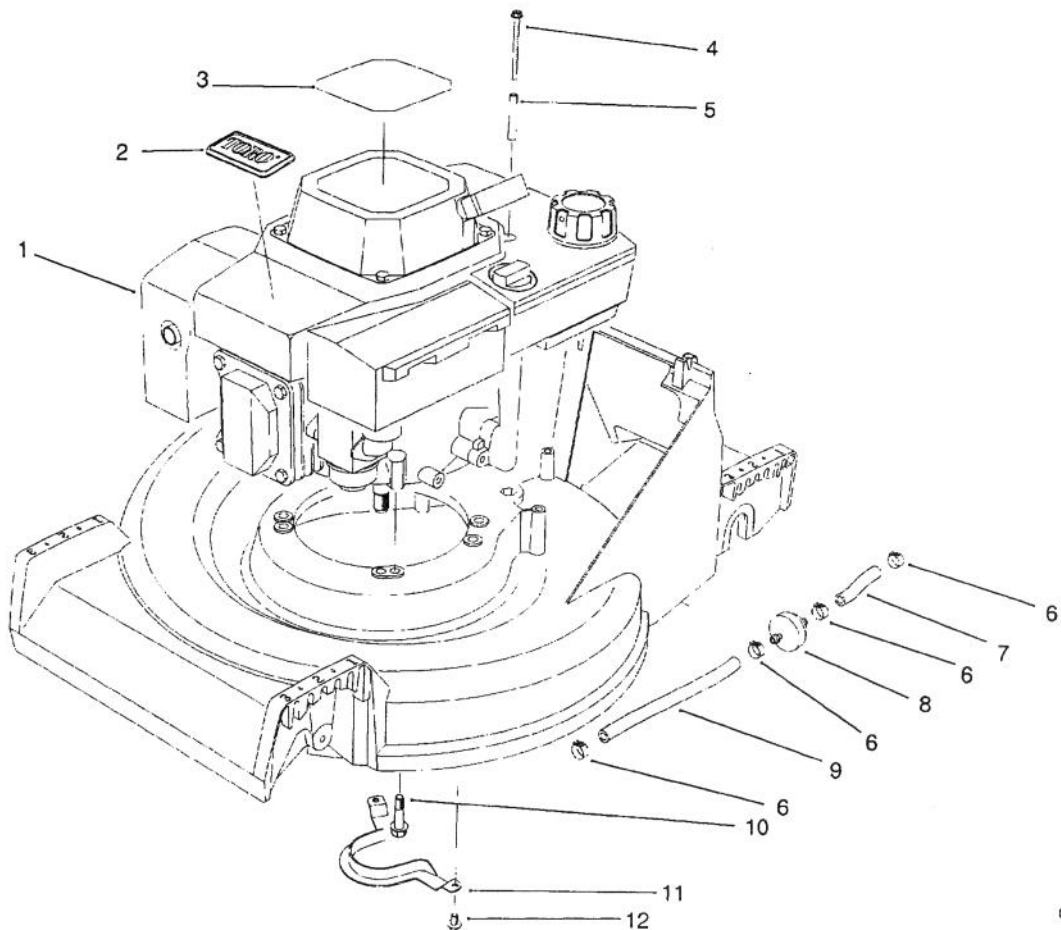

MODEL NO 26622-1000001 & UP

PARTS CATALOG

21" S.P. REAR BAGGER

HOUSING ASSEMBLY

C-0250

Ref. No.	Part No.	Description	No. Used
1	66-0020	Panel - Vertical	1
2	65-5660	Panel - Screen	1
3	32144-70	Screw - Cap Hex. Hd.	3
4	65-5360	Spring - Extension	1
5	43-8480	Decal - Danger	1
6	13-4689	21" Housing Assembly (Incl. Ref. #5, 21-22)	1
7	65-5160	Seal - Door	1
8	65-5370	Cable - Door	1
9	65-5480	Seal - Door Side	2
10	13-2189	Door - Discharge (Incl. Ref. #9, 11, 17 & 19)	1
11	63-9050	Decal - Warning	1
12	65-5140	Clamp - Hinge	2
13	65-5210	Screw - Hex. Socket Hd.	2
14	65-5100	Handle - Door	1
15	65-5460	Bushing - Door	2
16	65-5290	Pin - Hinge	2

Ref. No.	Part No.	Description	No. Used
17	66-0610	Brace - Door	1
18	46-8091	Screw - Handle	2
19	65-5490	Seal - Door (End)	1
20	65-5150	Cover - Access	1
21	66-0110	Pad - Step	1
22	46-7370	Decal - Step Pad	1
23	65-5350	Shield - Trailing	1
24	3256-23	Washer - Flat	2
25	76-1980	Hanger - Shield	2
26	5-2490	Screw - Shoulder	2
27	25-7740	Knob - Spring Arm	2
28	66-0540	Arm - Front Spring	2
29	66-0580	Arm - Front Pivot	2
30	66-0560	Screw - Shoulder	2
31	11-9509	Wheel & Tire Assembly (Incl. Ref. #30)	2
32	27-6250	Bushing - Wheel	4
33	27-6231	Bolt - Wheel	2

C-0250

HOUSING ASSEMBLY(Continued)

Ref. No.	Part No.	Description	No. Used
34	40-1940	Washer - Wheel	4
35	3296-6	Nut - Lock	4
36	65-5220	Screw - Cap Socket Hd.	2
37	66-0640	Bracket - Discharge	1

Ref. No.	Part No.	Description	No. Used
38	65-5221	Screw - Bracket	1
39	65-5010	Ramp - Discharge	1
40	66-0480	Decal - 21"	1
41	71-8680	Decal - BBC Adjustment	1

C-0181

ENGINE ASSEMBLY

Ref. No.	Part No.	Description	No. Used
1	72-4141	Engine - OHV	1
2	46-8290	Plate - TORO Logo	1
3	66-0490	Decal - Recoil	1
4	56-6610	Screw - Thread Forming	2
5	57-3830	Spacer - Tubular	2
6	2412-95	Clamp - Fuel Line	4
7	51-3211	Line - Fuel	1