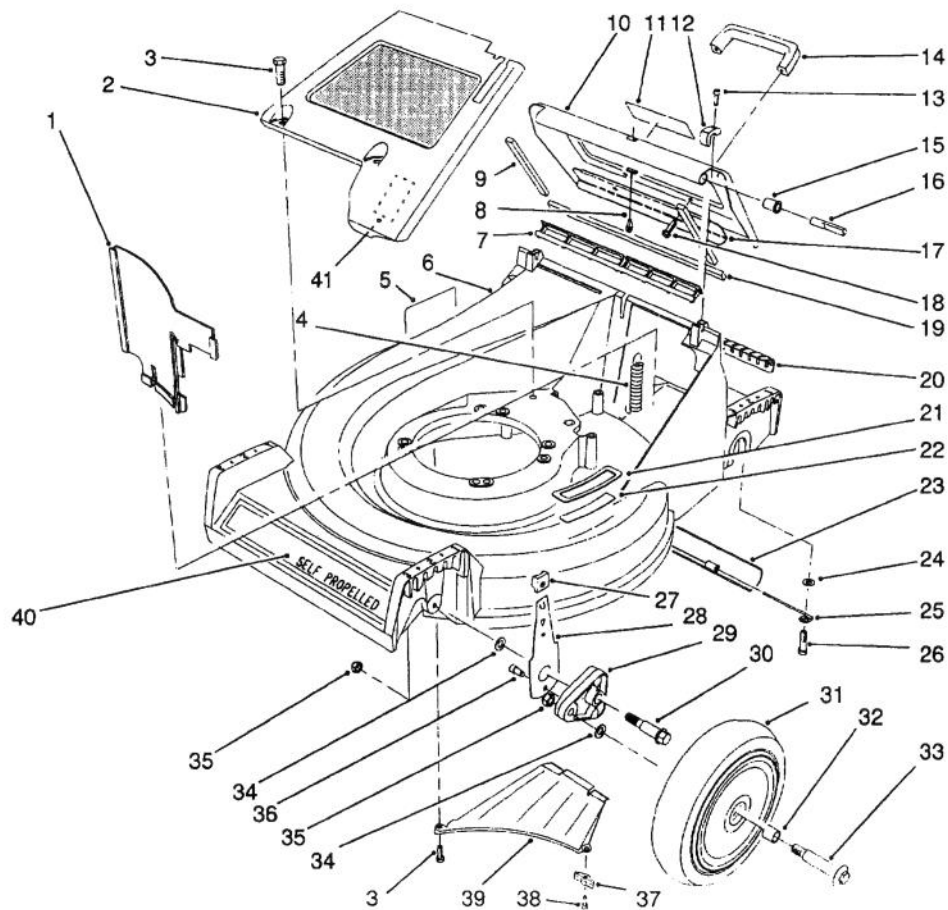

MODEL NO 26622-1000001 & UP

PARTS CATALOG

21" S.P. REAR BAGGER

HOUSING ASSEMBLY

C-0250

Ref. No.	Part No.	Description	No. Used
1	66-0020	Panel - Vertical	1
2	65-5660	Panel - Screen	1
3	32144-70	Screw - Cap Hex. Hd.	3
4	65-5360	Spring - Extension	1
5	43-8480	Decal - Danger	1
6	13-4689	21" Housing Assembly (Incl. Ref. #5, 21-22)	1
7	65-5160	Seal - Door	1
8	65-5370	Cable - Door	1
9	65-5480	Seal - Door Side	2
10	13-2189	Door - Discharge (Incl. Ref. #9, 11, 17 & 19)	1
11	63-9050	Decal - Warning	1
12	65-5140	Clamp - Hinge	2
13	65-5210	Screw - Hex. Socket Hd.	2
14	65-5100	Handle - Door	1
15	65-5460	Bushing - Door	2
16	65-5290	Pin - Hinge	2

Ref. No.	Part No.	Description	No. Used
17	66-0610	Brace - Door	1
18	46-8091	Screw - Handle	2
19	65-5490	Seal - Door (End)	1
20	65-5150	Cover - Access	1
21	66-0110	Pad - Step	1
22	46-7370	Decal - Step Pad	1
23	65-5350	Shield - Trailing	1
24	3256-23	Washer - Flat	2
25	76-1980	Hanger - Shield	2
26	5-2490	Screw - Shoulder	2
27	25-7740	Knob - Spring Arm	2
28	66-0540	Arm - Front Spring	2
29	66-0580	Arm - Front Pivot	2
30	66-0560	Screw - Shoulder	2
31	11-9509	Wheel & Tire Assembly (Incl. Ref. #30)	2
32	27-6250	Bushing - Wheel	4
33	27-6231	Bolt - Wheel	2

C-0250

HOUSING ASSEMBLY(Continued)

Ref. No.	Part No.	Description	No. Used
34	40-1940	Washer - Wheel	4
35	3296-6	Nut - Lock	4
36	65-5220	Screw - Cap Socket Hd.	2
37	66-0640	Bracket - Discharge	1

Ref. No.	Part No.	Description	No. Used
38	65-5221	Screw - Bracket	1
39	65-5010	Ramp - Discharge	1
40	66-0480	Decal - 21"	1
41	71-8680	Decal - BBC Adjustment	1

C-0181

ENGINE ASSEMBLY

Ref. No.	Part No.	Description	No. Used
1	72-4141	Engine - OHV	1
2	46-8290	Plate - TORO Logo	1
3	66-0490	Decal - Recoil	1
4	56-6610	Screw - Thread Forming	2
5	57-3830	Spacer - Tubular	2
6	2412-95	Clamp - Fuel Line	4
7	51-3211	Line - Fuel	1