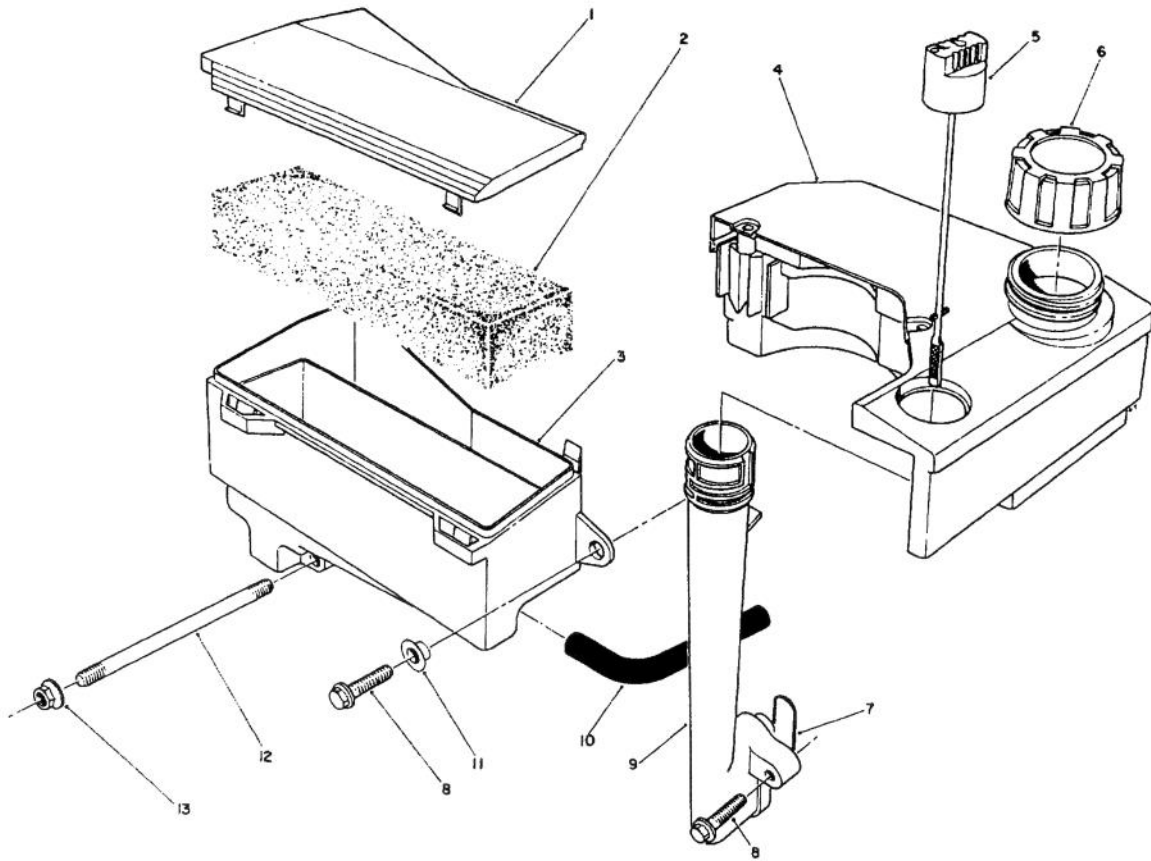

C-0161

AIR CLEANER & FUEL TANK ASSEMBLY (Engine Model No. VM140)

Ref. No.	Part No.	Description	No. Used
1	81-4110	Cover - Air Cleaner	1
2	81-4120	Filter - Foam	1
3		Body - Air Cleaner	1
4	55-3530	Tank - Fuel	1
5	81-4140	Dipstick - Oil	1
6	55-3570	Cap - Gas	1
7	81-4150	Seal - Oil Tube	1
8	81-4160	Bolt	3

Ref. No.	Part No.	Description	No. Used
9	81-4170	Tube - Oil Fill	1
10	81-4180	Hose - Crankcase Breather	1
11	81-4200	Spacer	1
12	81-4220	Stud - Carburetor	2
13	50-7180	Nut	2
*	81-4240	Air Cleaner Assembly (Incl. Ref. #1 & 3)	1

*Not Illustrated