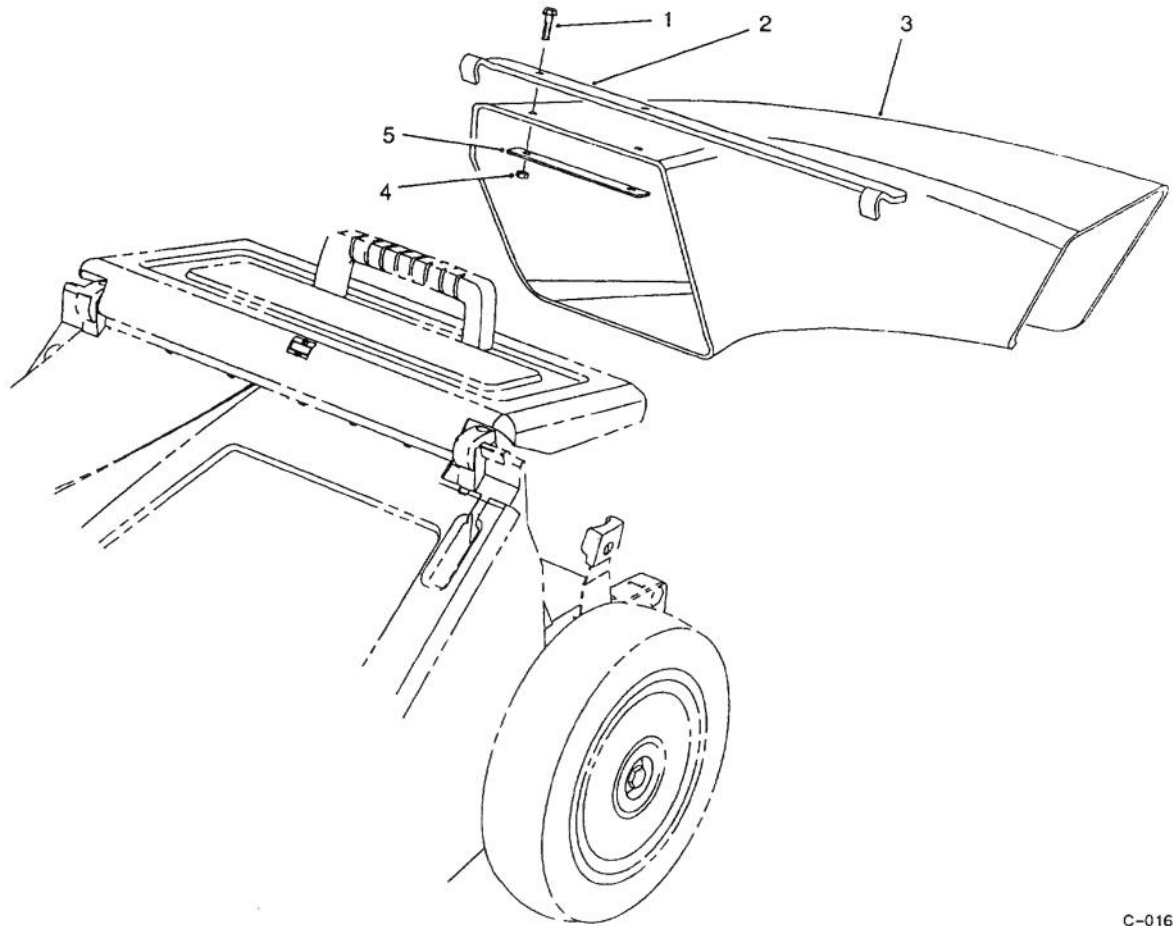

C-0169

SIDE DISCHARGE CHUTE MODEL NO. 59112 (Optional)

Ref. No.	Part No.	Description	No. Used
1	3290-126	Screw - Hex. Washer Hd.	2
2	66-0070	Bracket - Chute Hanger	1
3	65-5240	Chute - Discharge	1

Ref. No.	Part No.	Description	No. Used
4	3296-12	Nut - Lock	2
5	66-0060	Plate - Stress	1