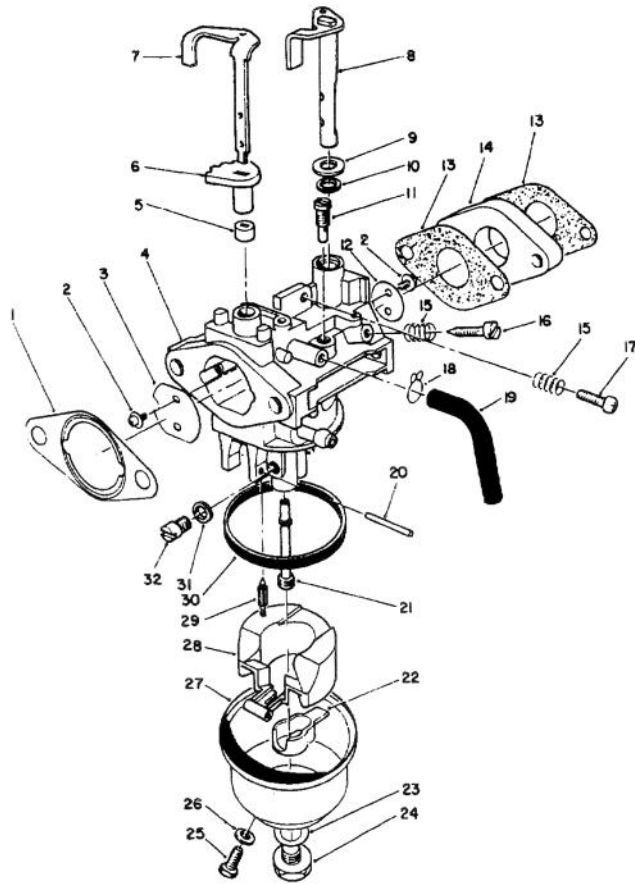

Ref. No.	Part No.	Description	No. Used
49	81-3580	Spring - Comp. Release	1
50	81-5550	Camshaft Assembly (Incl. Ref. #49)	1
51	81-3600	Tappet	2
52	81-3830	Guide - Valve	2
53	50-0190	Bolt	4
54	81-3810	Rod - Push	2
55	81-3800	Stud - Rocker Arm	2
*	12-2619	Short Block Assembly	1

*Not Illustrated

T-0723

MAGNETO & FLYWHEEL ASSEMBLY (Engine Model No. VM140)

Ref. No.	Part No.	Description	No. Used
1	53-0860	Bolt	2
2	81-1480	Clamp	1
3	81-3890	Nut	1
4	81-1300	Bolt	3
5	81-3910	Cup - Starter	1

Ref. No.	Part No.	Description	No. Used
6	81-3930	Key - Flywheel	1
7	81-3920	Flywheel	1
8	81-5580	Magneto Coil Assembly	1
9	81-3860	Cover - Spark Plug	1

C-0159

GOVERNOR ASSEMBLY (Engine Model No. VM140)

Ref. No.	Part No.	Description	No. Used
1	81-4450	Rod - Carburetor	1
2	81-4480	Shaft - Governor	1
3	81-4540	E-Ring	1
4	81-4490	Nut	1
5	81-4500	Governor Arm Assembly	1
6	81-4510	Throttle & Choke Control	1
7	81-4470	Spring - Carburetor Rod	1
8	81-4460	Spring - Choke Lever	1
9	81-4570	Spring	1
10	81-4520	Spring - Governor	1
11	81-1170	Bolt	2
12	81-4530	Rivet	2

Ref. No.	Part No.	Description	No. Used
13	81-1690	Clamp - Cable	1
14	50-0130	Bolt	1
15	57-5750	Guard - Throttle	1
16	81-1830	Insulator - Kill Switch	1
17	81-1840	Terminal - Switch	1
18	81-4440	Rod - Choke	1
19	81-4560	Screw	1
20	81-4550	Screw	1
21	81-2900	Spring	2
22	81-0380	Screw	1
23	81-4780	Clamp	1