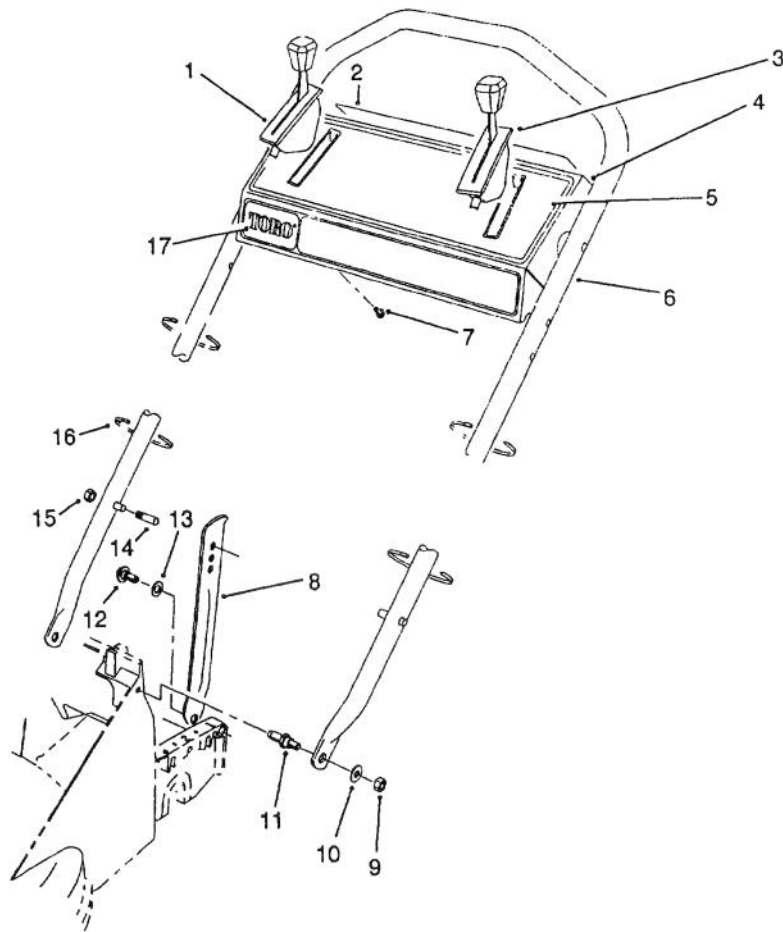

C-0173

HANDLE ASSEMBLY

Ref. No.	Part No.	Description	No. Used	Ref. No.	Part No.	Description	No. Used
1	76-2710	Control - Ground Speed Bend Type #3 Sheath Lg. 51-1/4" Wire Lg. 2-1/4"	1	6	66-0320	Handle	1
2	63-9060	Decal - Danger	1	7	32104-76	Screw - Self Tapping	4
3	66-0236	Control - Throttle Bend Type #1 Sheath Lg. 44-3/4" Wire Lg. 2-3/4"	1	8	65-5730	Latch - Handle	2
4	13-6269	Control Panel Assembly (Incl. Ref. #2, 5 & 17)	1	9	3296-29	Nut - Lock	2
5	63-9030	Decal - Instruction	1	10	3256-23	Washer - Flat	2
				11	66-0450	Screw - Shoulder Stud	2
				12	5-2490	Screw - Shoulder	2
				13	256-313	Washer - Nylon	2
				†14	49-2750	Pin - Handle	2
				15	3296-47	Nut - Lock	2
				16	3290-378	Tie - Cable	4
				17	66-1770	Decal - TORO	1

†Service Replacement Parts