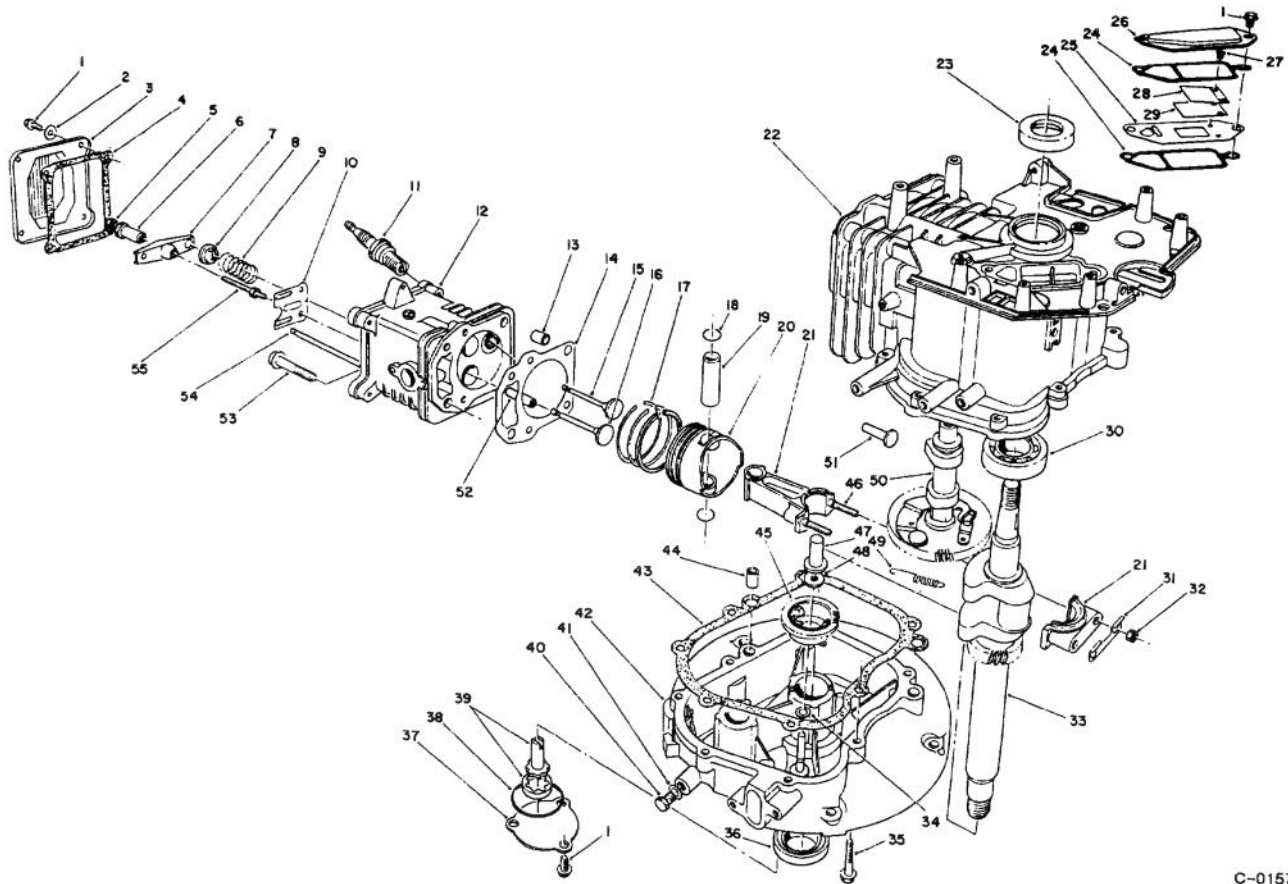

C-0157

CRANKCASE ASSEMBLY (Engine Model No. VM140)

Ref. No.	Part No.	Description	No. Used
1	81-1170	Bolt	9
2	81-3790	Washer	4
3	81-3780	Cover - Rocker Arm	1
4	81-3770	Gasket - Cover	1
5	81-3760	Nut - Jam	2
6	81-3750	Pivot - Rocker Arm	2
7	81-3740	Arm - Rocker	2
8	81-3730	Retainer - Valve Spring	2
9	81-3720	Spring - Valve	2
10	81-3710	Guide - Push Rod	1
11	81-3250	Plug - Spark	1
12	81-5540	Head - Cylinder (Incl. Ref. #52)	1
13	81-3690	Pin - Dowel	2
14	81-4710	Gasket - Cylinder Head	1
*	81-3820	Gasket Set	1
15	81-3660	Valve - Exhaust	1
16	81-3670	Valve - Intake	1
17	81-3650	Piston Ring Set	1
18	50-0960	Circlip	2
19	81-3630	Pin - Piston	1
20	81-3620	Piston	1

Ref. No.	Part No.	Description	No. Used
21	81-3390	Connecting Rod Assembly (Incl. Ref. #31, 32 & 46)	1
22	81-3280	Block - Engine (Incl. Ref. #23 & 30)	1
23	81-3290	Seal - Upper Crankshaft	1
24	81-3300	Gasket - Breather	2
25		Plate - Breather	1
26	81-3320	Cover - Breather	1
27		Screw - Reed Valve	2
28		Retainer - Reed Valve	1
29		Valve - Reed	1
*	81-3370	Reed Valve Assembly (Incl. Ref. # 25 & 27-29)	1
30	81-3380	Bearing - Ball	1
31	81-3400	Plate - Lock	1
32	50-0510	Nut	2
33	81-3430	Crankshaft	1
34	81-3440	Washer	1
35	81-3450	Bolt	7
36	81-3460	Seal - Lower Crankshaft	1
37	81-3470	Cover - Oil Pump	1
38	81-3480	Seal - O-Ring	1
39	81-3490	Oil Pump Assembly	1

* Not Illustrated