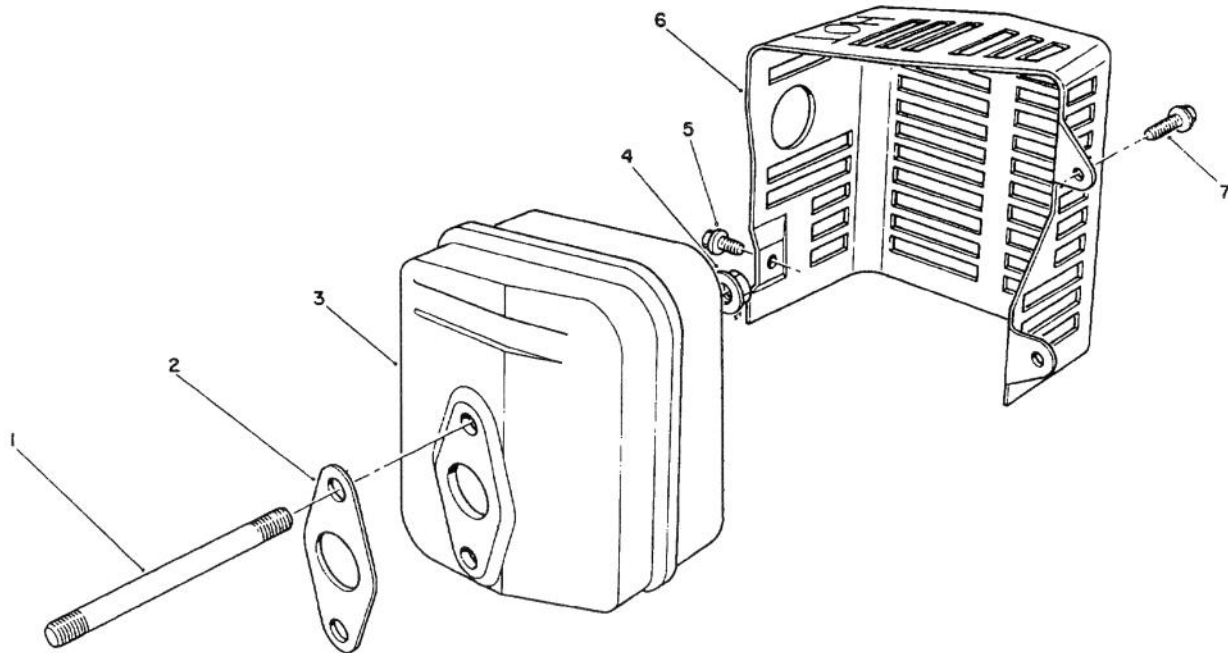

T-0726

MUFFLER ASSEMBLY (Engine Model No. VM140)

Ref. No.	Part No.	Description	No. Used
1	81-4380	Stud - Muffler	2
2	81-4390	Gasket - Muffler	1
3	81-4400	Muffler	1
4	50-0530	Nut	2
5	81-4420	Screw	1

Ref. No.	Part No.	Description	No. Used
6	81-4430	Cover - Muffler	1
7	81-1170	Bolt	2
*	56-6730	Spark Arrester Kit (Incl. Ref. #2) Optional	1

*Not Illustrated