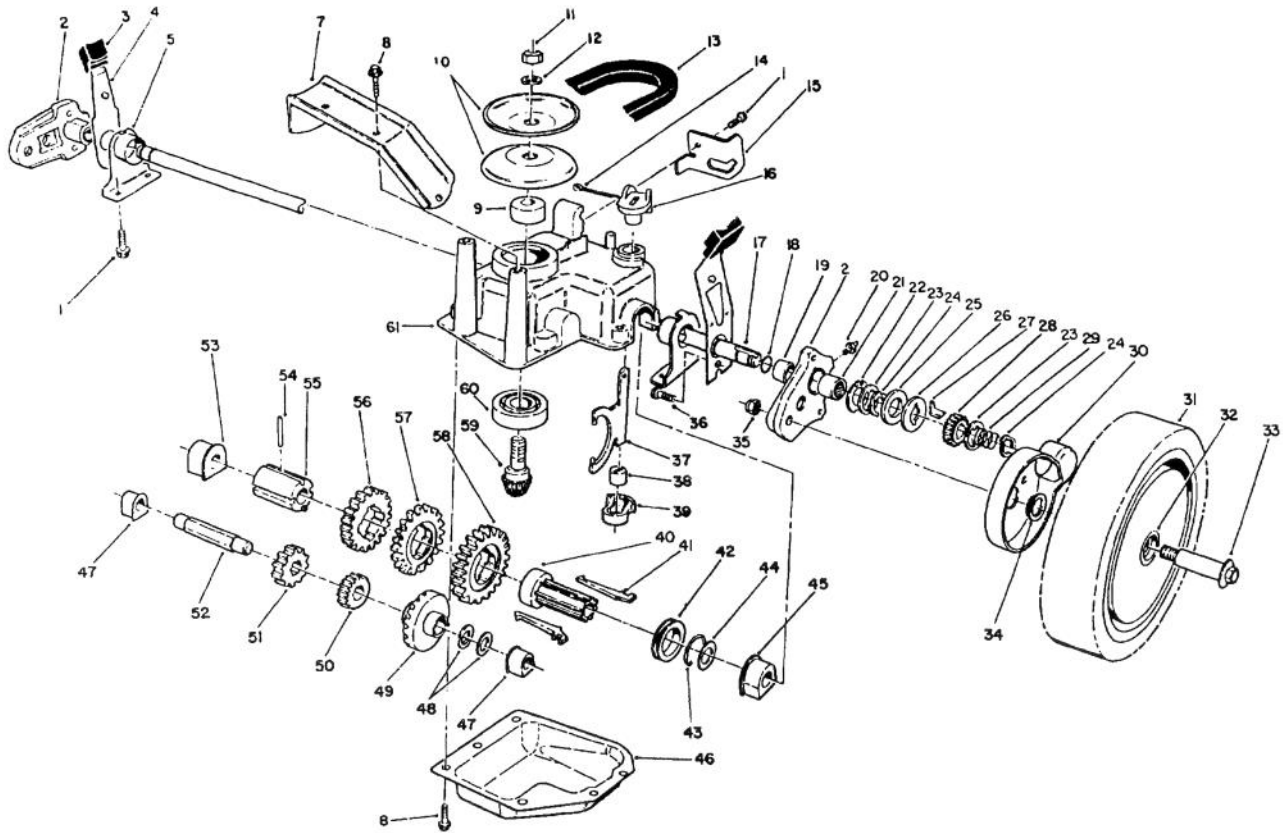

C-0152

GEAR CASE ASSEMBLY (Continued)

Ref. No.	Part No.	Description	No. Used
45	60-8770	Bushing - Output Shaft	1
46	60-8730	Cover - Gear Case	1
47	60-8750	Bushing - Intrmtd. Shaft	2
48	36-4791	Washer - Thrust	2
49	55-3760	Gear - Pinion 15T	1
50	55-3780	Gear - Pinion 20T	1
51	55-3800	Gear - Pinion 25T	1
52	60-8800	Shaft - Intermediate	1
53	60-8850	Bushing - Output Shaft	1

Ref. No.	Part No.	Description	No. Used
54	32121-120	Pin - Coil	1
55	60-8790	Sleeve - Gear	1
56	55-3810	Gear - 39T (3rd Gear)	1
57	55-3790	Gear - 44T (2nd Gear)	1
58	55-3770	Gear - 49T (1st Gear)	1
59	60-8890	Pinion - Bevel	1
60	38-7820	Bearing - Ball	1
61	60-8710	Case - Gear (Upper)	1
*	62-6673	Gear Case Assy. Complete	1

* Not Illustrated