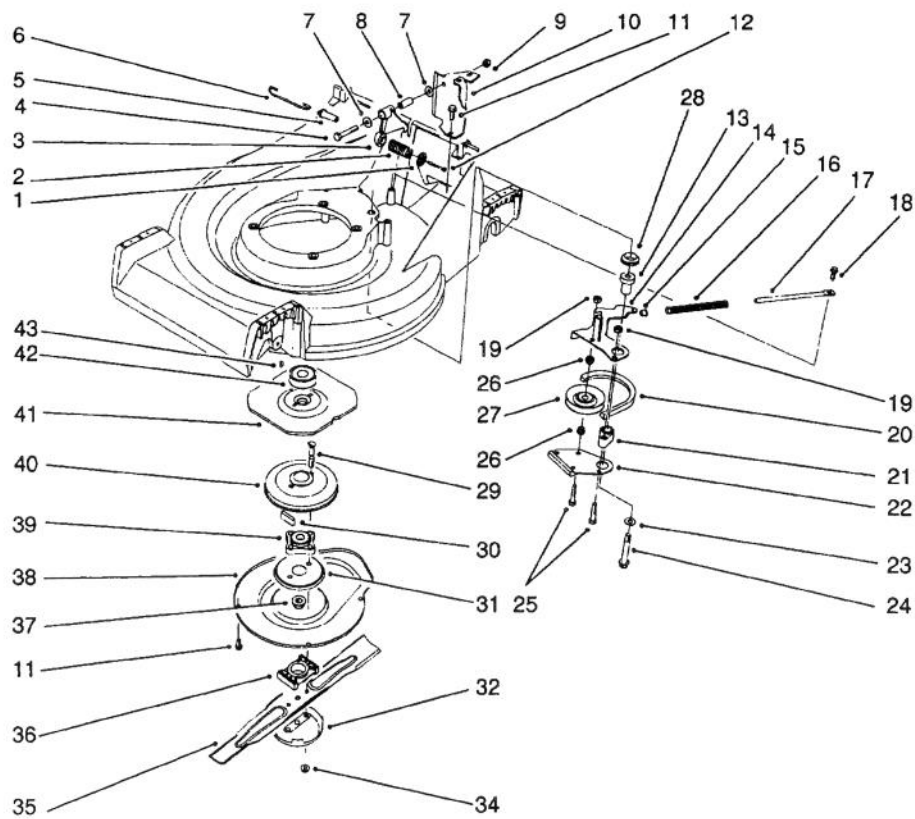

C-0525

BLADE BRAKE CLUTCH ASSEMBLY

Ref. No.	Part No.	Description	No. Used
1	65-5280	Retainer - Spring	1
2	71-3630	Spring - Compression	1
3	65-5700	Crank	1
4	322-21	Screw - Cap Hex. Hd.	1
5	71-3660	Pin - BBC Spring	1
6	71-3650	Link - Control	1
7	3256-23	Washer - Flat	2
8	65-5690	Bushing - Bellcrank	1
9	32128-44	Nut - Lock	1
10	66-0030	Bracket - Cable Support	1
11	32144-70	Screw - Cap Hex. Hd.	5
12	46-7040	Screw - Cap Hex. Hd.	1
13	65-5720	Bushing - BBC	1
14	66-0090	Lever - Brake	1
15	66-0360	Bushing - Flange	1
16	71-3640	Spring - Compression	1
17	65-5320	Rod - Brake Spring	1
18	65-5670	Bolt - Shoulder	1
19	3296-42	Nut - Lock	2
20	65-5740	Belt - BBC	1
21	65-5070	Hub - Brake Plate	1

Ref. No.	Part No.	Description	No. Used
22	65-5780	Brake Plate Assembly	1
23	65-5380	Washer	1
24	11-0580	Screw - Cap Hex. Hd.	1
25	321-13	Screw - Cap Hex. Hd.	2
26	65-5130	Hub - Idler Pulley	2
27	46-5650	Idler Pulley Assembly	1
28	253-151	Seal - V-Ring	1
29	42-3190	Screw - BBC	2
30	52-3480	Dampner - Vibration	2
31	65-5330	Screen - BBC	1
32	80-2770	Cup - Anti Scalp	1
34	54-9190	Nut - Lock	2
35	62-7700	Blade - 21"	1
36	62-4280	Spacer - Blade	1
37	3296-33	Nut - Lock	1
38	65-5200	Cover - BBC	1
39	42-6890	Hub Assembly	1
40	62-3890	Drum - Brake	1
41	65-5300	Flywheel - BBC	1
42	62-7560	Pulley - Engine	1
43	3257-17	Key - Hypro	1