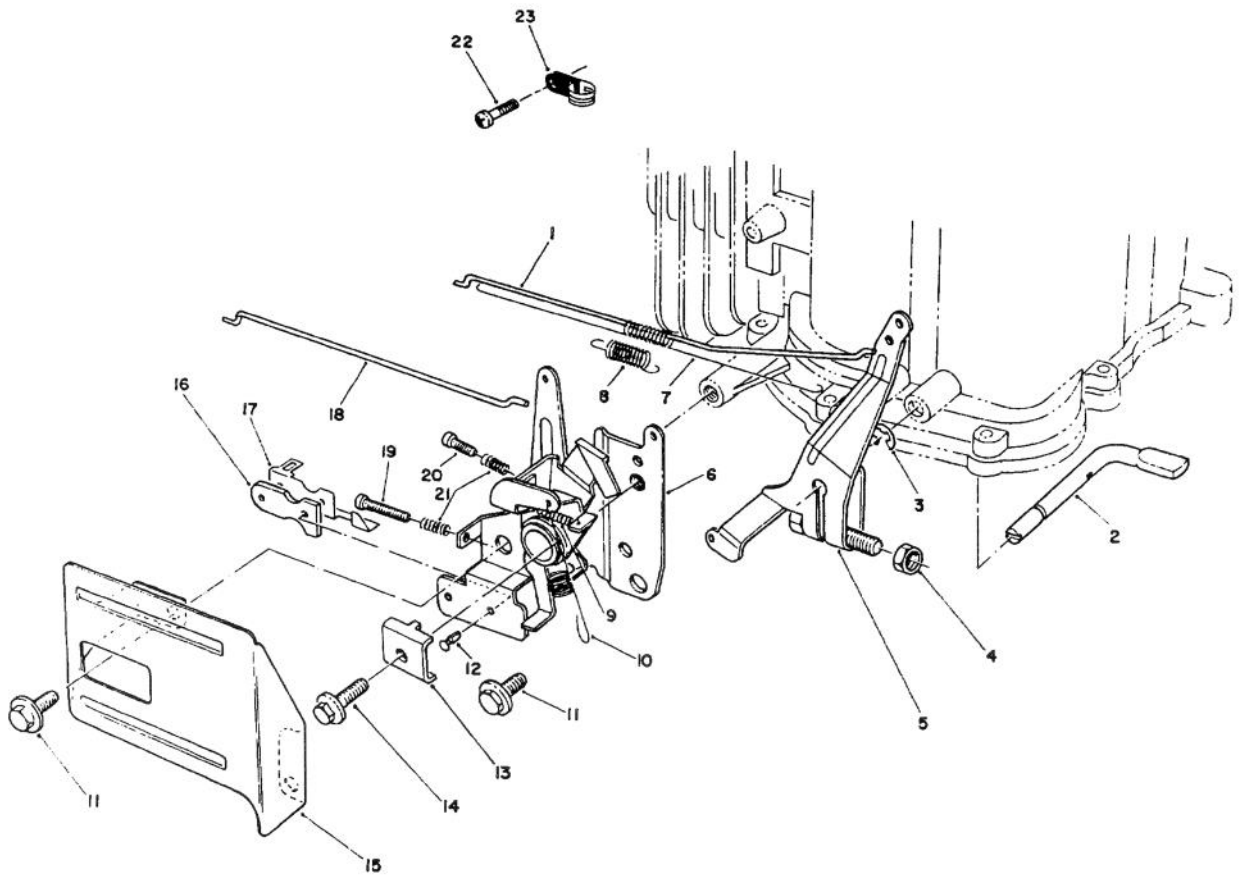

*Not Illustrated

T-0723

MAGNETO & FLYWHEEL ASSEMBLY (Engine Model No. VM140)

Ref. No.	Part No.	Description	No. Used
1	53-0860	Bolt	2
2	81-1480	Clamp	1
3	81-3890	Nut	1
4	81-1300	Bolt	3
5	81-3910	Cup - Starter	1

Ref. No.	Part No.	Description	No. Used
6	81-3930	Key - Flywheel	1
7	81-3920	Flywheel	1
8	81-5580	Magneto Coil Assembly	1
9	81-3860	Cover - Spark Plug	1

C-0159

GOVERNOR ASSEMBLY (Engine Model No. VM140)

Ref. No.	Part No.	Description	No. Used
1	81-4450	Rod - Carburetor	1
2	81-4480	Shaft - Governor	1
3	81-4540	E-Ring	1
4	81-4490	Nut	1
5	81-4500	Governor Arm Assembly	1
6	81-4510	Throttle & Choke Control	1
7	81-4470	Spring - Carburetor Rod	1
8	81-4460	Spring - Choke Lever	1
9	81-4570	Spring	1
10	81-4520	Spring - Governor	1
11	81-1170	Bolt	2
12	81-4530	Rivet	2