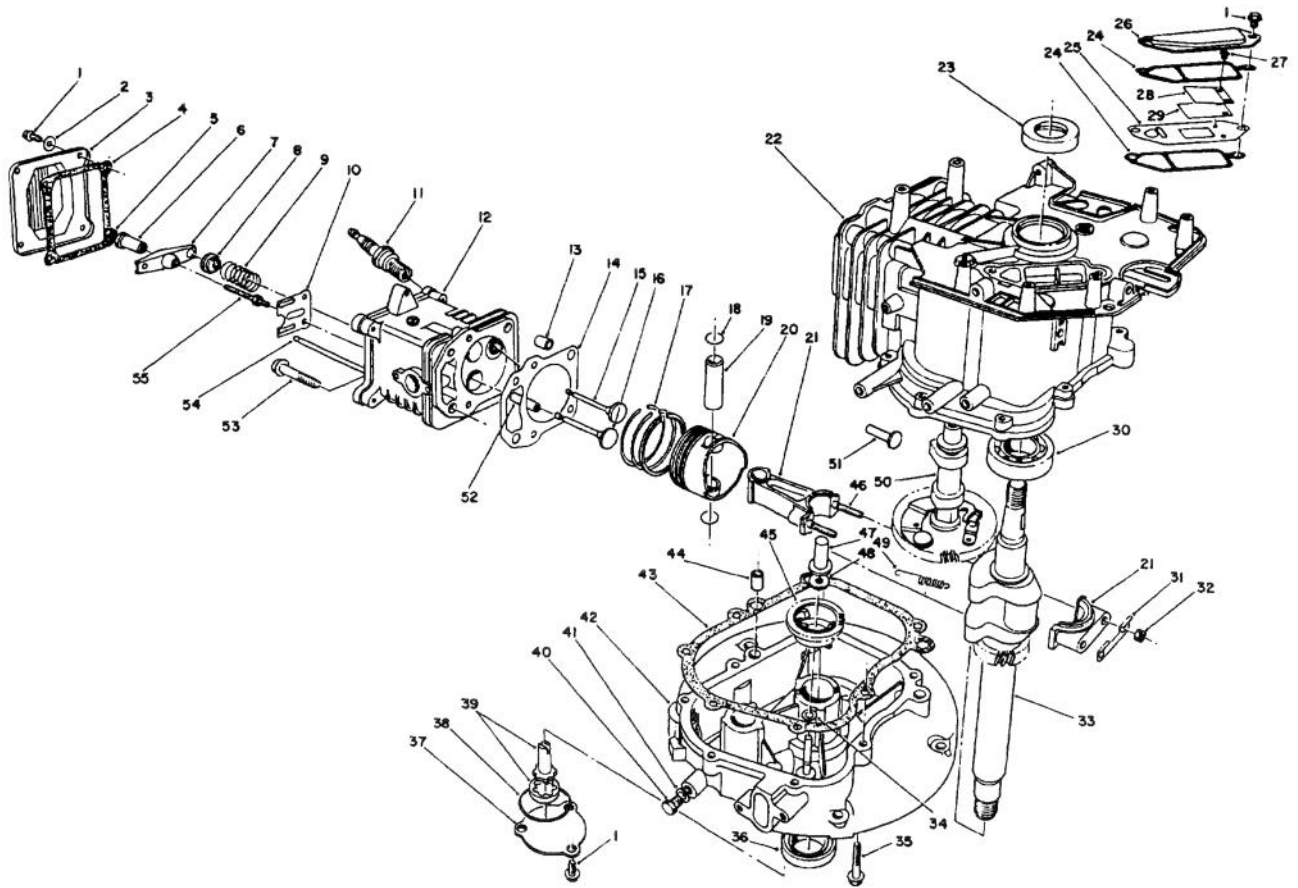

C-0157

CRANKCASE ASSEMBLY (Continued) (Engine Model No. VM140)

Ref. No.	Part No.	Description	No. Used
40	81-4970	Plug - Oil Drain	1
41	81-3510	Gasket - Oil Plug	1
42	81-3520	Crankcase - Lower	1
43	81-3530	Gasket - Crankcase	1
44	50-0450	Pin - Dowel	2
45	81-3550	Governor Flyweight Assy.	1
46	81-3610	Stud - Connecting Rod	2
47	81-3560	Plunger - Governor	1
48	81-3570	Washer	1

Ref. No.	Part No.	Description	No. Used
49	81-3580	Spring - Comp. Release	1
50	81-5550	Camshaft Assembly (Incl. Ref. #49)	1
51	81-3600	Tappet	2
52	81-3830	Guide - Valve	2
53	50-0190	Bolt	4
54	81-3810	Rod - Push	2
55	81-3800	Stud - Rocker Arm	2
*	12-2619	Short Block Assembly	1

*Not Illustrated