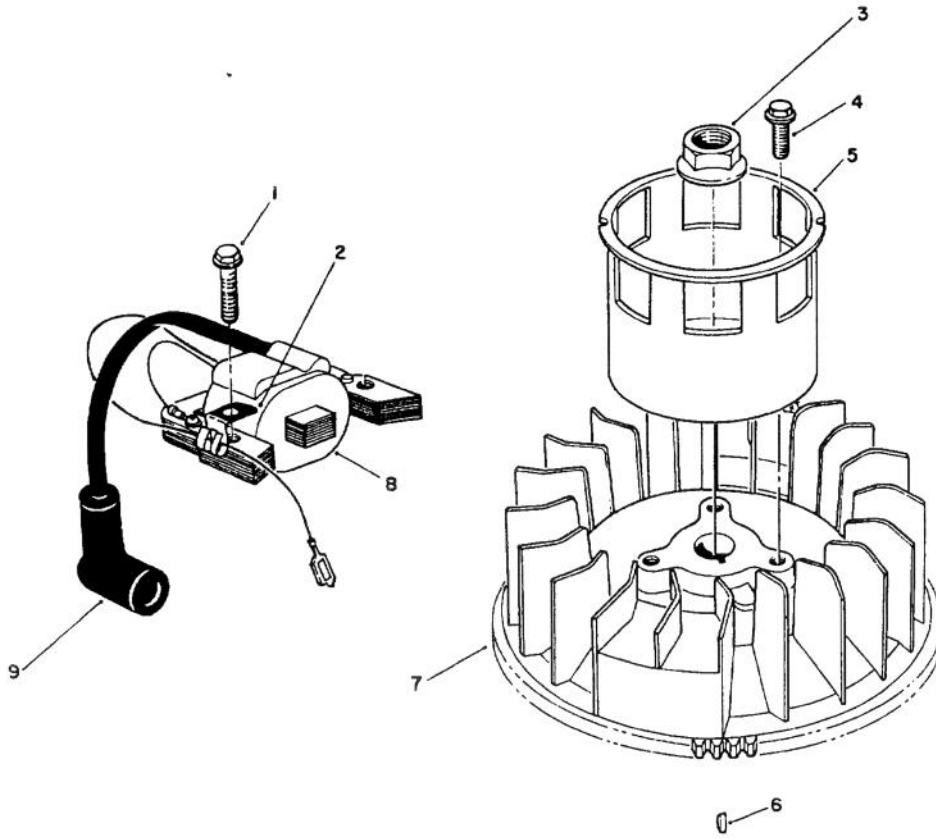

T-0723

MAGNETO & FLYWHEEL ASSEMBLY (Engine Model No. VM140)

Ref. No.	Part No.	Description	No. Used
1	53-0860	Bolt	2
2	81-1480	Clamp	1
3	81-3890	Nut	1
4	81-1300	Bolt	3
5	81-3910	Cup - Starter	1

Ref. No.	Part No.	Description	No. Used
6	81-3930	Key - Flywheel	1
7	81-3920	Flywheel	1
8	81-5580	Magneto Coil Assembly	1
9	81-3860	Cover - Spark Plug	1