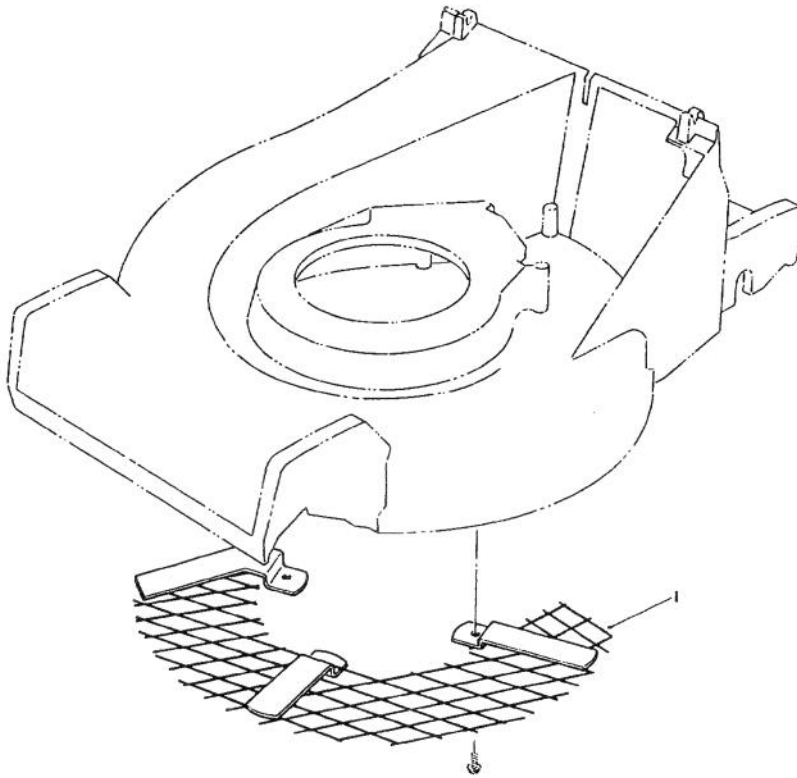

LEAF SHREDDER Model No. 59180

C-0542

Ref. No.	Part No.	Description	No. Used
1	77-0390	Shredder - Leaf	1

Ref. No.	Part No.	Description	No. Used