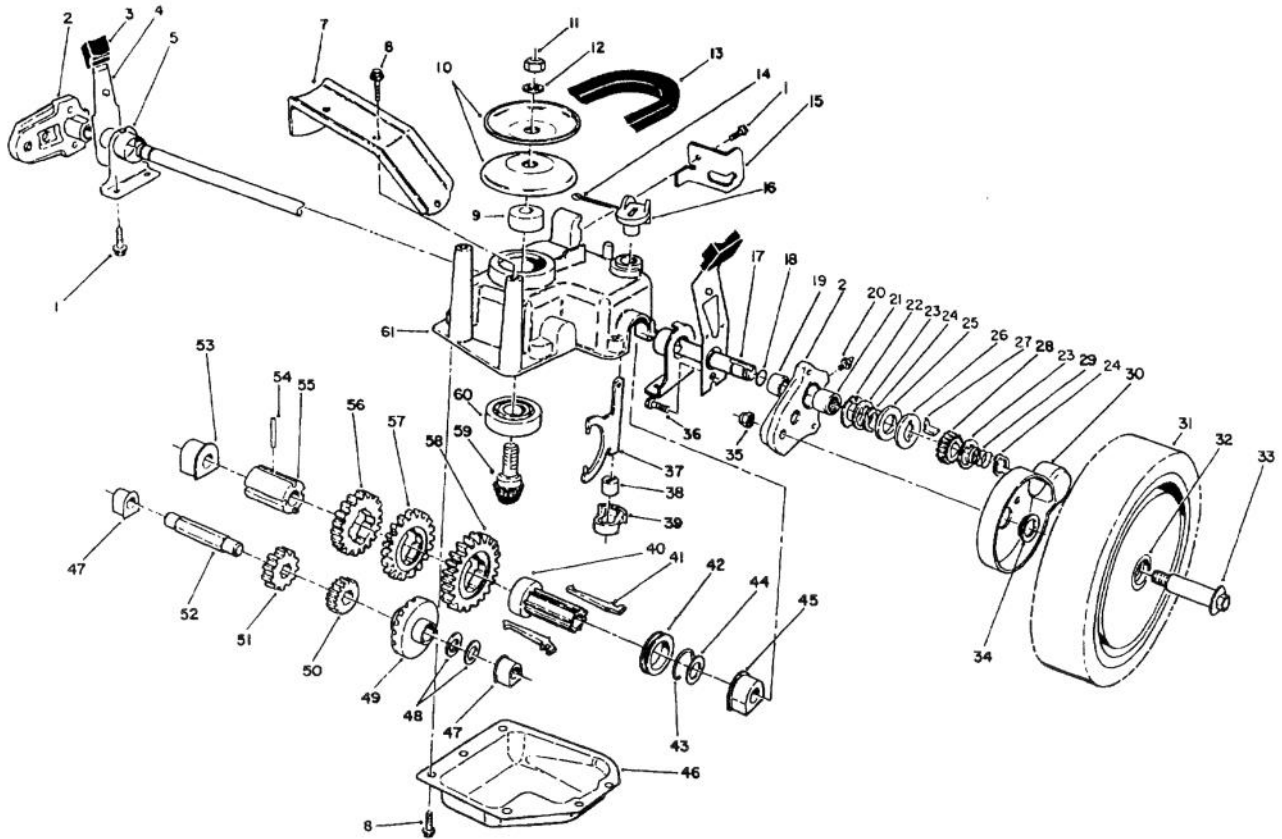

C-0250

HOUSING ASSEMBLY(Continued)

Ref. No.	Part No.	Description	No. Used
34	40-1940	Washer - Wheel	4
35	3296-6	Nut - Lock	4
36	65-5220	Screw - Cap Socket Hd.	2
37	66-0640	Bracket - Discharge	1

Ref. No.	Part No.	Description	No. Used
38	65-5221	Screw - Bracket	1
39	65-5010	Ramp - Discharge	1
40	66-0480	Decal - 21"	1
41	71-8680	Decal - BBC Adjustment	1

C-0181

ENGINE ASSEMBLY

Ref. No.	Part No.	Description	No. Used
1	72-4141	Engine - OHV	1
2	46-8290	Plate - TORO Logo	1
3	66-0490	Decal - Recoil	1
4	56-6610	Screw - Thread Forming	2
5	57-3830	Spacer - Tubular	2
6	2412-95	Clamp - Fuel Line	4
7	51-3211	Line - Fuel	1

*Not Illustrated

C-0525

BLADE BRAKE CLUTCH ASSEMBLY

Ref. No.	Part No.	Description	No. Used
1	65-5280	Retainer - Spring	1
2	71-3630	Spring - Compression	1
3	65-5700	Crank	1
4	322-21	Screw - Cap Hex. Hd.	1
5	71-3660	Pin - BBC Spring	1
6	71-3650	Link - Control	1
7	3256-23	Washer - Flat	2
8	65-5690	Bushing - Bellcrank	1
9	32128-44	Nut - Lock	1
10	66-0030	Bracket - Cable Support	1
11	32144-70	Screw - Cap Hex. Hd.	5
12	46-7040	Screw - Cap Hex. Hd.	1
13	65-5720	Bushing - BBC	1
14	66-0090	Lever - Brake	1
15	66-0360	Bushing - Flange	1
16	71-3640	Spring - Compression	1
17	65-5320	Rod - Brake Spring	1
18	65-5670	Bolt - Shoulder	1
19	3296-42	Nut - Lock	2
20	65-5740	Belt - BBC	1
21	65-5070	Hub - Brake Plate	1

Ref. No.	Part No.	Description	No. Used
22	65-5780	Brake Plate Assembly	1
23	65-5380	Washer	1
24	11-0580	Screw - Cap Hex. Hd.	1
25	321-13	Screw - Cap Hex. Hd.	2
26	65-5130	Hub - Idler Pulley	2
27	46-5650	Idler Pulley Assembly	1
28	253-151	Seal - V-Ring	1
29	42-3190	Screw - BBC	2
30	52-3480	Dampner - Vibration	2
31	65-5330	Screen - BBC	1
32	80-2770	Cup - Anti Scalp	1
34	54-9190	Nut - Lock	2
35	62-7700	Blade - 21"	1
36	62-4280	Spacer - Blade	1
37	3296-33	Nut - Lock	1
38	65-5200	Cover - BBC	1
39	42-6890	Hub Assembly	1
40	62-3890	Drum - Brake	1
41	65-5300	Flywheel - BBC	1
42	62-7560	Pulley - Engine	1
43	3257-17	Key - Hypro	1