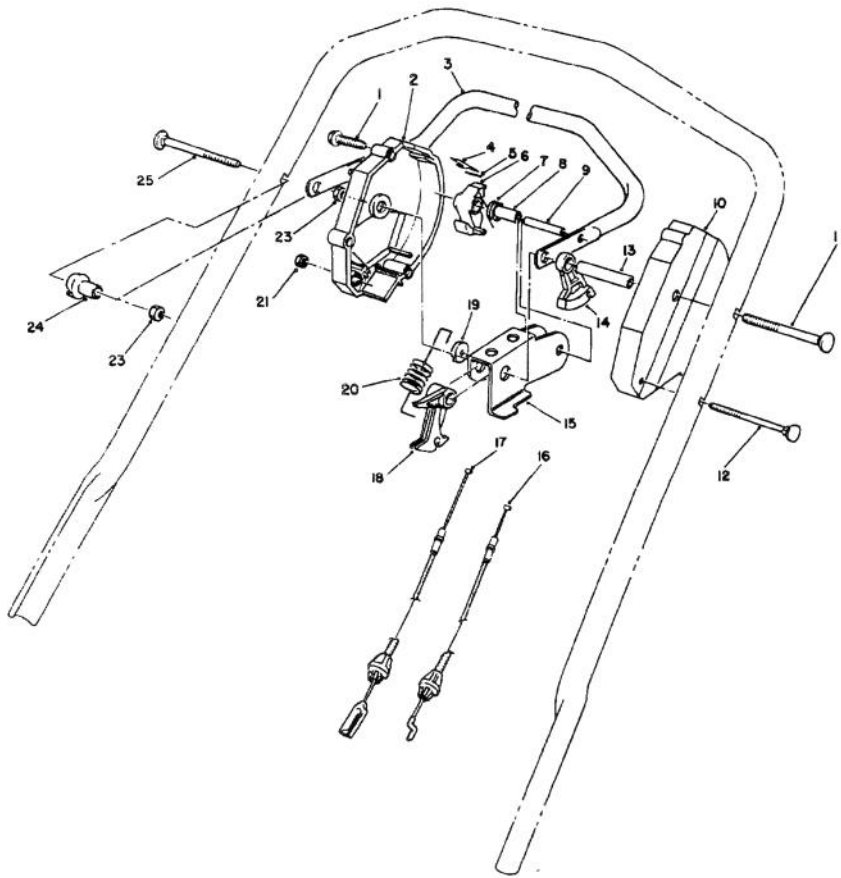

C-0250

HOUSING ASSEMBLY(Continued)

Ref. No.	Part No.	Description	No. Used
34	40-1940	Washer - Wheel	4
35	3296-6	Nut - Lock	4
36	65-5220	Screw - Cap Socket Hd.	2
37	66-0640	Bracket - Discharge	1

Ref. No.	Part No.	Description	No. Used
38	65-5221	Screw - Bracket	1
39	65-5010	Ramp - Discharge	1
40	66-0480	Decal - 21"	1
41	71-8680	Decal - BBC Adjustment	1

* Not Illustrated

C-0173

HANDLE ASSEMBLY

Ref. No.	Part No.	Description	No. Used	Ref. No.	Part No.	Description	No. Used
1	76-2710	Control - Ground Speed Bend Type #3 Sheath Lg. 51-1/4" Wire Lg. 2-1/4"	1	6	66-0320	Handle	1
2	63-9060	Decal - Danger	1	7	32104-76	Screw - Self Tapping	4
3	66-0236	Control - Throttle Bend Type #1 Sheath Lg. 44-3/4" Wire Lg. 2-3/4"	1	8	65-5730	Latch - Handle	2
4	13-6269	Control Panel Assembly (Incl. Ref. #2, 5 & 17)	1	9	3296-29	Nut - Lock	2
5	63-9030	Decal - Instruction	1	10	3256-23	Washer - Flat	2
				11	66-0450	Screw - Shoulder Stud	2
				12	5-2490	Screw - Shoulder	2
				13	256-313	Washer - Nylon	2
				†14	49-2750	Pin - Handle	2
				15	3296-47	Nut - Lock	2
				16	3290-378	Tie - Cable	4
				17	66-1770	Decal - TORO	1

†Service Replacement Parts

C-0153

TRACTION CONTROL ASSEMBLY

Ref. No.	Part No.	Description	No. Used	Ref. No.	Part No.	Description	No. Used
1	46-7040	Screw - Hex. Washer Hd.	3	13	46-5590	Spacer	1
2	66-0160	Housing - Control R.H.	1	14	46-5520	Lever - Traction	1
3	52-7430	Control Bar Assembly	1	15	66-0180	Rocker	1
4	52-7410	Spring - Leaf	1	16	77-0210	Cable - Traction	1
5	57-6290	Pin - Insert	1	17	77-0190	Cable - Clutch	1
6	46-5530	Hook - Control	1	18	46-5540	Lever - Cable	1
7	46-5510	Spring - Torsion	1	19	66-0170	Washer - Nylon	1
8	46-5550	Bushing - Sleeve	1	20	66-0190	Spring - Detent	1
9	32121-9	Pin - Coil	1	21	3296-8	Nut - Lock	1
10	46-5460	Housing - Control (L.H.)	1	23	3296-58	Nut - Lock	2
11	17-9425	Screw - Handle	1	24	66-0330	Support - Spacer	1
12	46-6431	Screw - Handle	1	25	17-9426	Screw - Handle	1