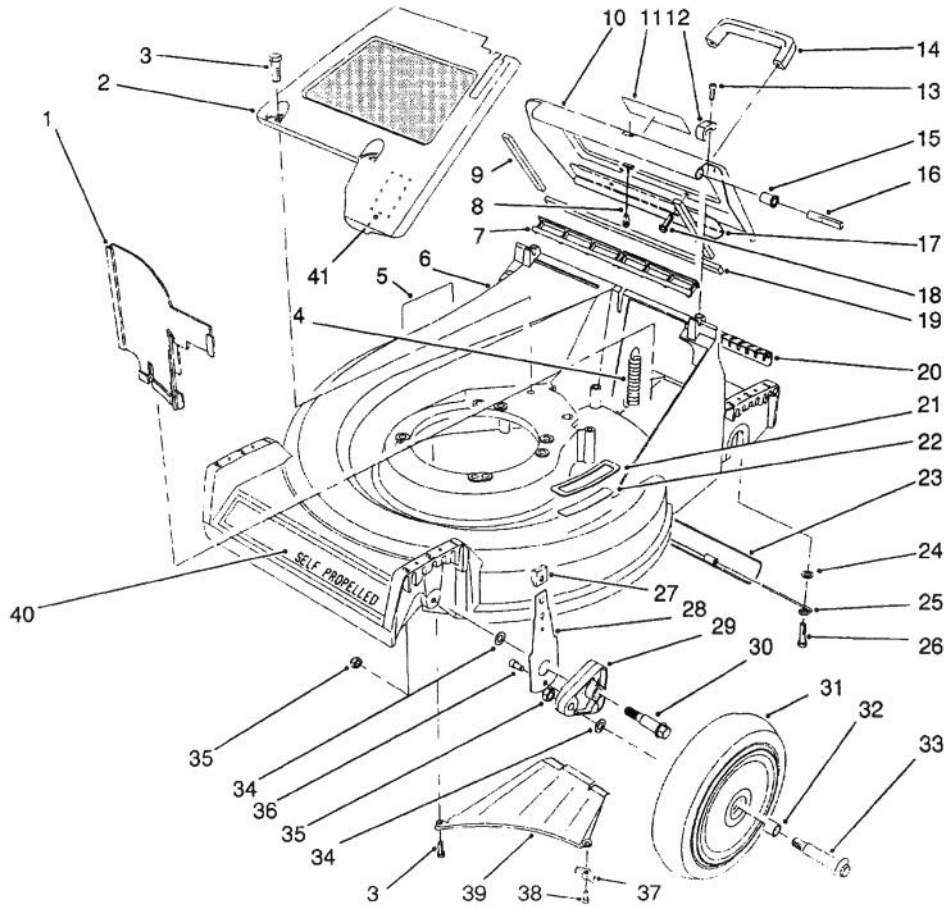

MODEL NO 26622-1000001 & UP

PARTS CATALOG

21" S.P. REAR BAGGER

HOUSING ASSEMBLY

C-0250

Ref. No.	Part No.	Description	No. Used
1	66-0020	Panel - Vertical	1
2	65-5660	Panel - Screen	1
3	32144-70	Screw - Cap Hex. Hd.	3
4	65-5360	Spring - Extension	1
5	43-8480	Decal - Danger	1
6	13-4689	21" Housing Assembly (Incl. Ref. #5, 21-22)	1
7	65-5160	Seal - Door	1
8	65-5370	Cable - Door	1
9	65-5480	Seal - Door Side	2
10	13-2189	Door - Discharge (Incl. Ref. #9, 11, 17 & 19)	1
11	63-9050	Decal - Warning	1
12	65-5140	Clamp - Hinge	2
13	65-5210	Screw - Hex. Socket Hd.	2
14	65-5100	Handle - Door	1
15	65-5460	Bushing - Door	2
16	65-5290	Pin - Hinge	2

Ref. No.	Part No.	Description	No. Used
17	66-0610	Brace - Door	1
18	46-8091	Screw - Handle	2
19	65-5490	Seal - Door (End)	1
20	65-5150	Cover - Access	1
21	66-0110	Pad - Step	1
22	46-7370	Decal - Step Pad	1
23	65-5350	Shield - Trailing	1
24	3256-23	Washer - Flat	2
25	76-1980	Hanger - Shield	2
26	5-2490	Screw - Shoulder	2
27	25-7740	Knob - Spring Arm	2
28	66-0540	Arm - Front Spring	2
29	66-0580	Arm - Front Pivot	2
30	66-0560	Screw - Shoulder	2
31	11-9509	Wheel & Tire Assembly (Incl. Ref. #30)	2
32	27-6250	Bushing - Wheel	4
33	27-6231	Bolt - Wheel	2

C-0250

HOUSING ASSEMBLY(Continued)

Ref. No.	Part No.	Description	No. Used
34	40-1940	Washer - Wheel	4
35	3296-6	Nut - Lock	4
36	65-5220	Screw - Cap Socket Hd.	2
37	66-0640	Bracket - Discharge	1

Ref. No.	Part No.	Description	No. Used
38	65-5221	Screw - Bracket	1
39	65-5010	Ramp - Discharge	1
40	66-0480	Decal - 21"	1
41	71-8680	Decal - BBC Adjustment	1

C-0181

ENGINE ASSEMBLY

Ref. No.	Part No.	Description	No. Used
1	72-4141	Engine - OHV	1
2	46-8290	Plate - TORO Logo	1
3	66-0490	Decal - Recoil	1
4	56-6610	Screw - Thread Forming	2
5	57-3830	Spacer - Tubular	2
6	2412-95	Clamp - Fuel Line	4
7	51-3211	Line - Fuel	1