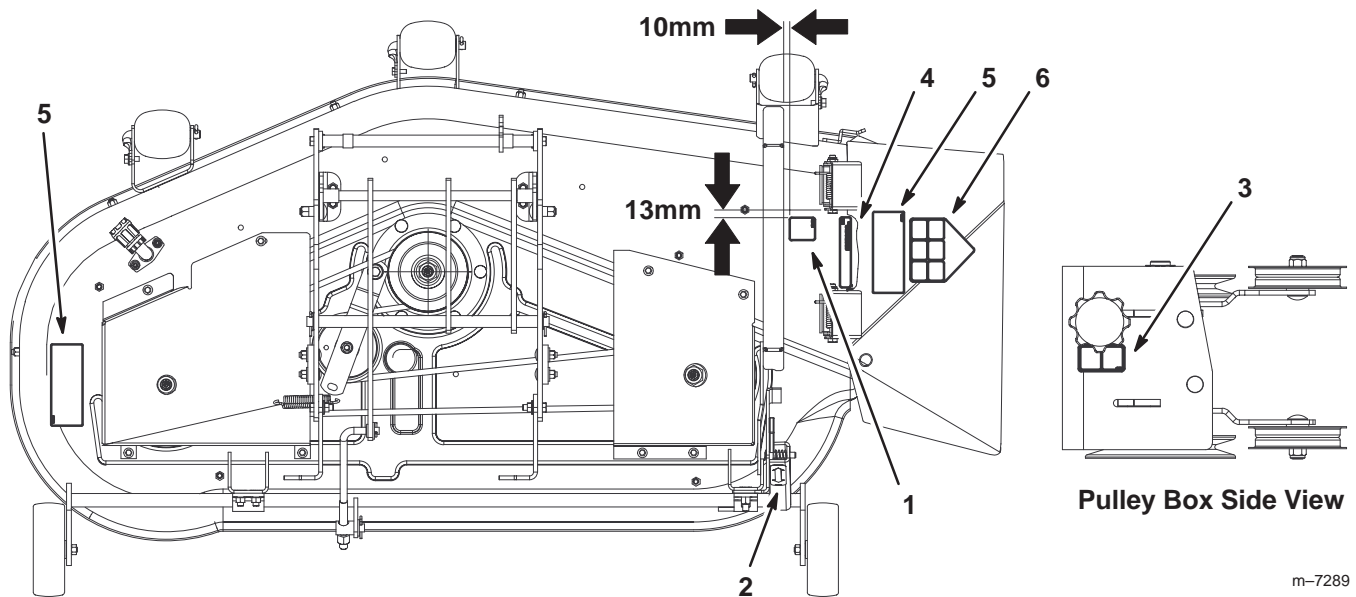

Installing the Sound Decal on the Mower Deck

Note: Refer to the tables for the specific decal and location to put on the correct mower deck. The 105 dB decal goes on the 132cm mower and the 100 dB decal goes on the 107cm mower.

Install the sound decal to the mower deck as shown in Figures 1 and 2.

Installing the Decals on a 132cm Mower

Figure 1

132cm Side Discharge Mower Deck

- | | | | |
|--------------------------|--------------------|-------------------|-------------------|
| 1. Sound decal, 105-4674 | 3. Decal, 107-9200 | 5. Decal, 93-7317 | 6. Decal, 93-7316 |
| 2. Decal, 107-8456 | 4. Decal, 93-7009 | | |