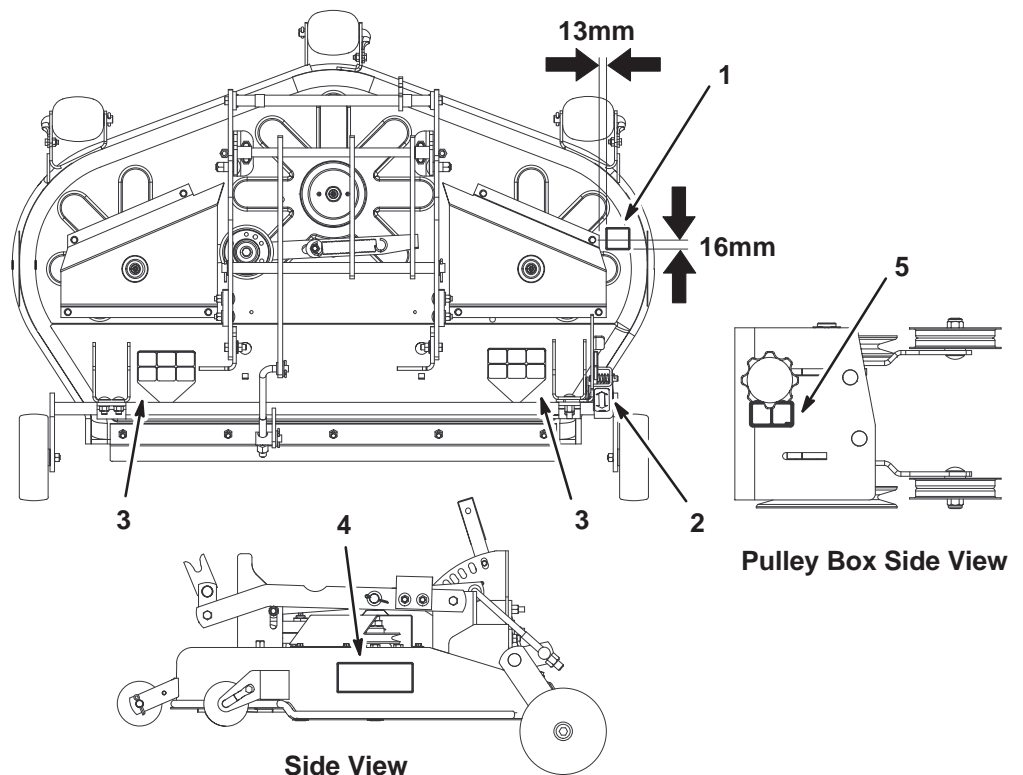

Location (See Figure 1 for the correct location)	U.S. English	International
6 Qty. 1	93-1122	93-7316

Installing the Decals on a 107cm Mower

m-7290

Side View

Figure 2

42 inch Rear Discharge Mower Deck

1. Sound decal, 105-2699
2. Decal, 107-8456

3. Decal, 93-7316

4. Decal, 93-7317

5. Decal, 107-9200