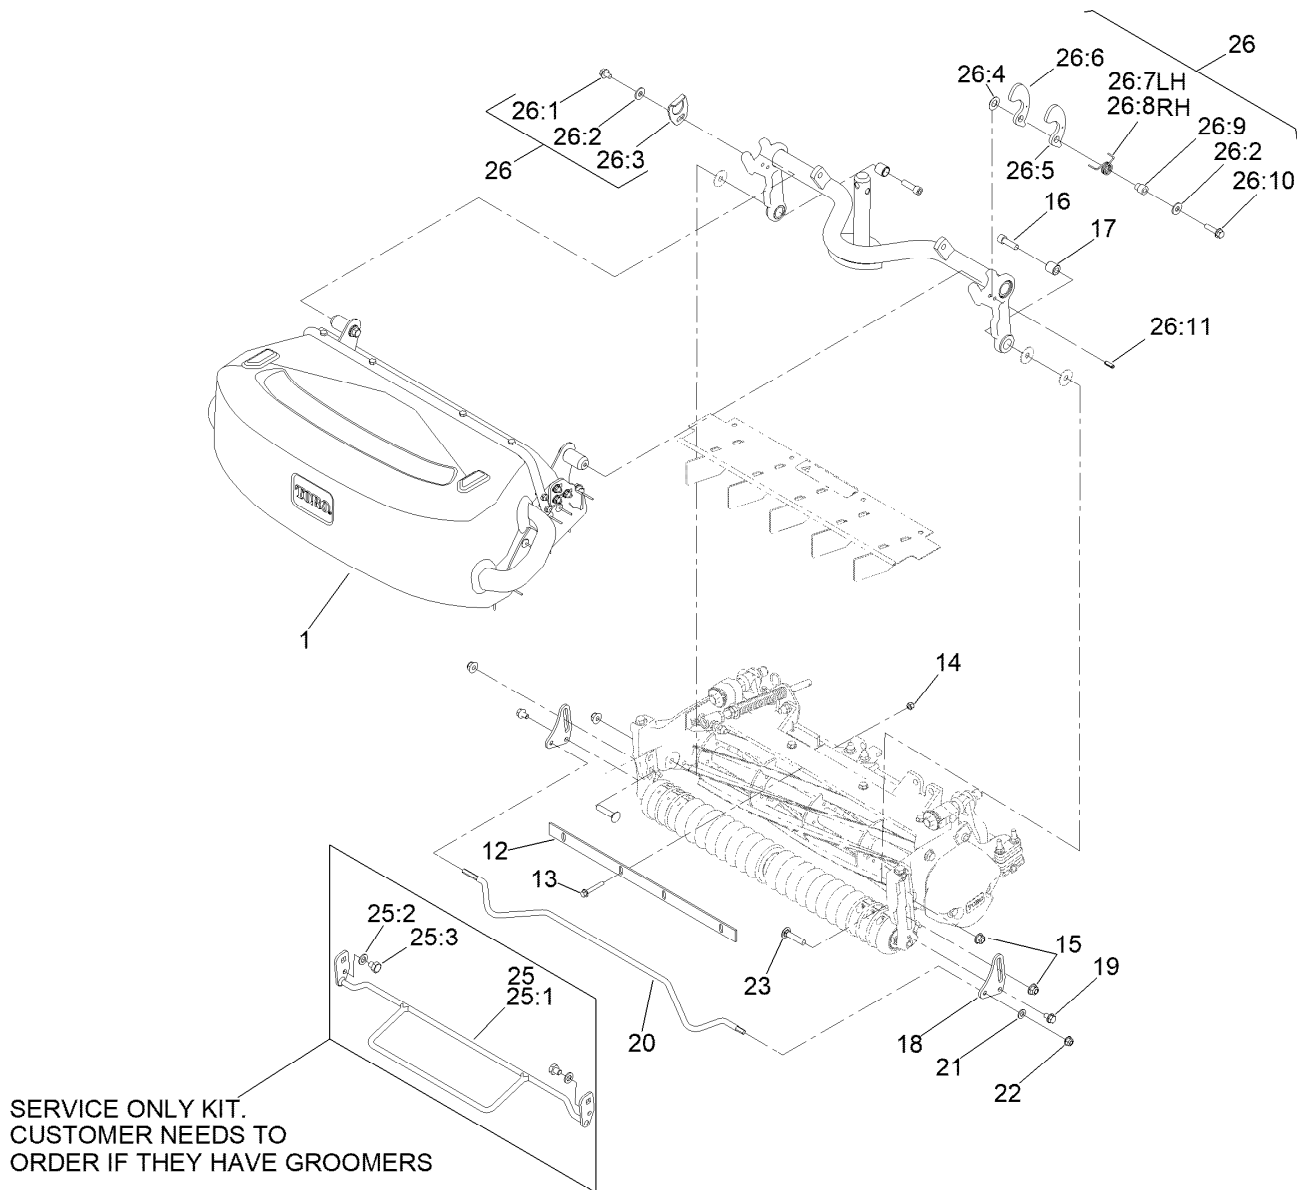

Count on it.

Parts Catalog

**Flexible Bottom Grass Basket Kit
Reelmaster® 5010 Series 22in Cutting Units**

Model No. 03415

Grass Basket Assembly

Ref.	Part Number	Qty.	Description	Ref.	Part Number	Qty.	Description
1	131-0537	1	Grass Basket ASM	25:2	33095-00	2	Washer-Flat
12	110-4080	1	Bar-Cutoff	25:3	60-9920	2	Screw
13	32105-18	4	Screw-HHF	26	147-1000	1	Kit - Rm Grass Basket Hardware
14	3296-42	4	Nut-Lock, NI	26:1	3234-30	1	Screw-HHF
15	104-8301	4	Nut-HF, NI	26:2	3256-71	2	Washer-Flat
16	3274-1	2	Screw-HSH	26:3	75-3920	1	Guide-Basket
17	125-2776	2	Spacer-Frame, Basket	26:4	110-4068	1	Washer-Plastic
18	125-2794	2	Plate-Basket	26:5	127-0264-01	1	Bracket-Basket HD Lock
18	137-0824	2	Plate-Basket (2 Position) ●	26:6	75-3950-03	1	Bracket-Basket Lock ●
19	100-1719	2	Screw-Flange	26:7	75-3960	1	Spring-Torsion, LH (Yellow)
20	131-0512	1	Rod-Basket	26:8	75-3970	1	Spring-Torsion, RH
21	94-6936	1	Washer-Hardened	26:9	108-9087	1	Collar-Basket
22	104-8300	1	Nut-HF, NI	26:10	3234-36	1	Screw-HHF
23	3231-5	2	Screw-CARR	26:11	32121-11	1	Pin-Roll
25	131-6845	1	Groomer Rod Kit ●				
25:1	131-6840-03	1	Groomer Rod ASM				

● Optional Equipment

Grass Basket Assembly No. 131-0537

Ref.	Part Number	Qty.	Description	Ref.	Part Number	Qty.	Description
1		1	Basket-Grass ●	11	110-9626	2	Pin-Basket
2	131-6874-03	1	Handle-Basket, Flat	12	3256-3	2	Washer-Flat
3	130-8095-03	1	Bracket-Inner Basket, LH	13	3234-42	2	Screw-HHF
4	130-8096-03	1	Bracket-Inner Basket, RH	14	3229-30	10	Screw-CARR
5	132-7128-03	1	Bracket-Stop, LH	16	3256-22	6	Washer-Flat
6	132-7129-03	1	Bracket-Stop, RH	17	104-7201	14	Nut-HF, NI
7	131-4704	1	Basket Flap ASM	18	321-7	4	Screw-HH
7:4	131-3208	14	Rivet-Pop	19	131-3208	22	Rivet-Pop
9	131-0529-03	1	Strip-Basket	20	3256-49	8	Washer-Plain