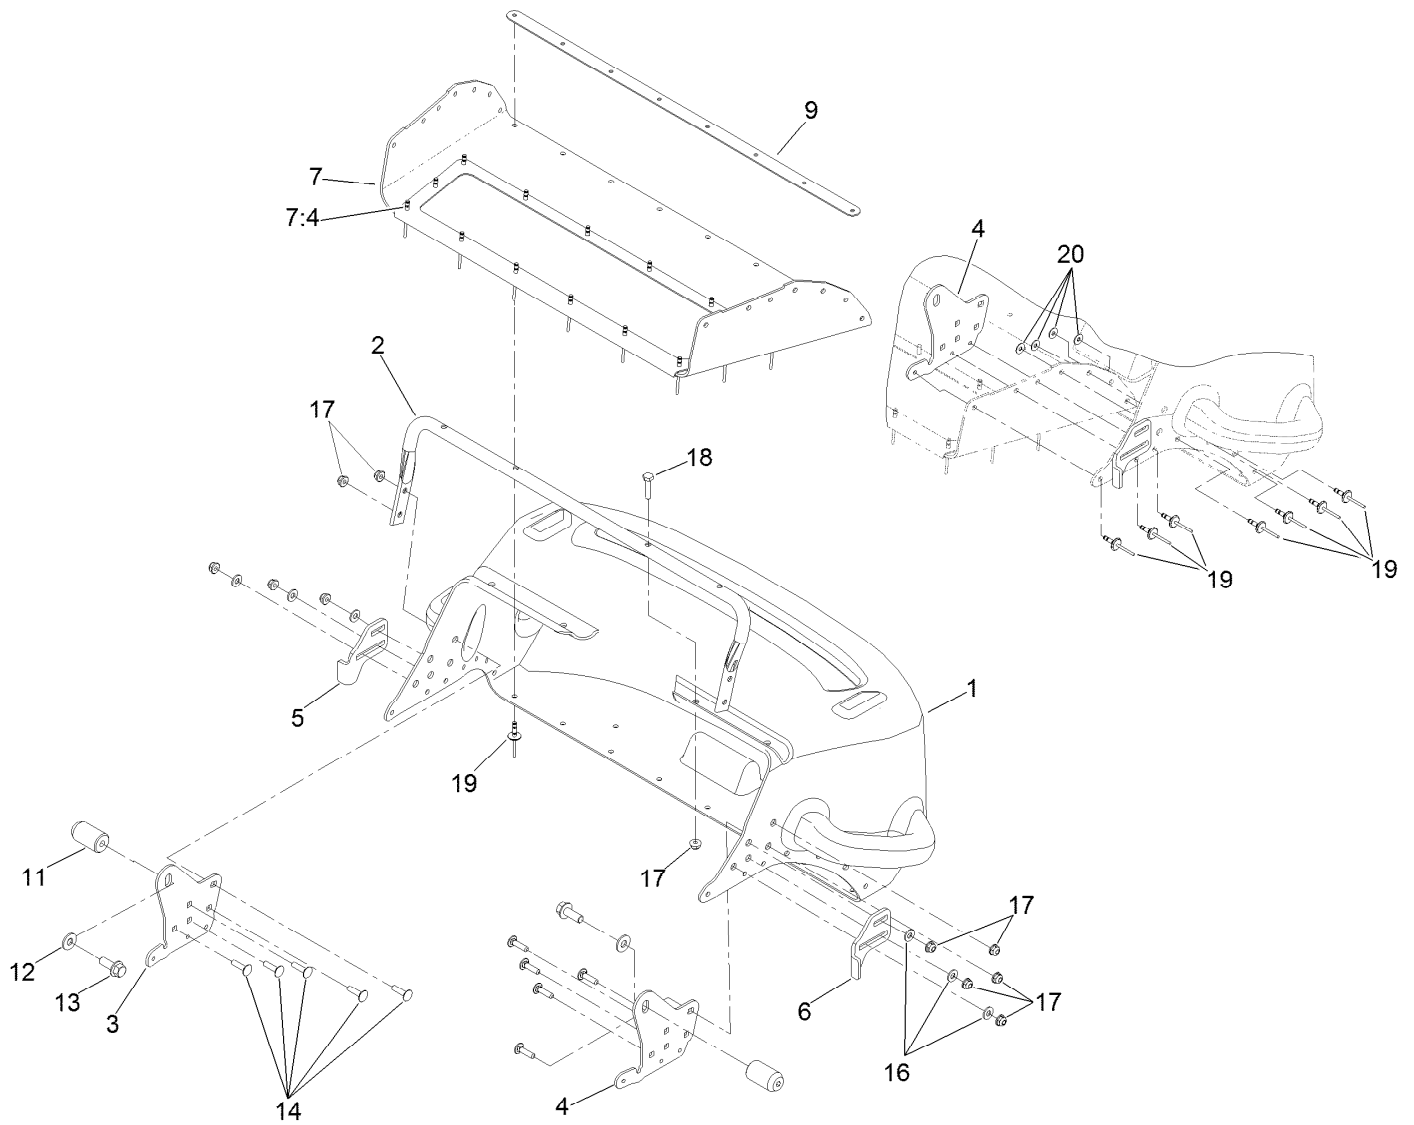

Count on it.

Parts Catalog

**Flexible Bottom Grass Basket Kit
Reelmaster® 5010 Series 22in Cutting Units**

Model No. 03415

Grass Basket Assembly

Ref.	Part Number	Qty.	Description	Ref.	Part Number	Qty.	Description
1	131-0537	1	Grass Basket ASM	25:2	33095-00	2	Washer-Flat
12	110-4080	1	Bar-Cutoff	25:3	60-9920	2	Screw
13	32105-18	4	Screw-HHF	26	147-1000	1	Kit - Rm Grass Basket Hardware
14	3296-42	4	Nut-Lock, NI	26:1	3234-30	1	Screw-HHF
15	104-8301	4	Nut-HF, NI	26:2	3256-71	2	Washer-Flat
16	3274-1	2	Screw-HSH	26:3	75-3920	1	Guide-Basket
17	125-2776	2	Spacer-Frame, Basket	26:4	110-4068	1	Washer-Plastic
18	125-2794	2	Plate-Basket	26:5	127-0264-01	1	Bracket-Basket HD Lock
18	137-0824	2	Plate-Basket (2 Position) ●	26:6	75-3950-03	1	Bracket-Basket Lock ●
19	100-1719	2	Screw-Flange	26:7	75-3960	1	Spring-Torsion, LH (Yellow)
20	131-0512	1	Rod-Basket	26:8	75-3970	1	Spring-Torsion, RH
21	94-6936	1	Washer-Hardened	26:9	108-9087	1	Collar-Basket
22	104-8300	1	Nut-HF, NI	26:10	3234-36	1	Screw-HHF
23	3231-5	2	Screw-CARR	26:11	32121-11	1	Pin-Roll
25	131-6845	1	Groomer Rod Kit ●				
25:1	131-6840-03	1	Groomer Rod ASM				

● Optional Equipment

Grass Basket Assembly No. 131-0537

Ref.	Part Number	Qty.	Description	Ref.	Part Number	Qty.	Description
1		1	Basket-Grass ●	11	110-9626	2	Pin-Basket
2	131-6874-03	1	Handle-Basket, Flat	12	3256-3	2	Washer-Flat
3	130-8095-03	1	Bracket-Inner Basket, LH	13	3234-42	2	Screw-HHF
4	130-8096-03	1	Bracket-Inner Basket, RH	14	3229-30	10	Screw-CARR
5	132-7128-03	1	Bracket-Stop, LH	16	3256-22	6	Washer-Flat
6	132-7129-03	1	Bracket-Stop, RH	17	104-7201	14	Nut-HF, NI
7	131-4704	1	Basket Flap ASM	18	321-7	4	Screw-HH
7:4	131-3208	14	Rivet-Pop	19	131-3208	22	Rivet-Pop
9	131-0529-03	1	Strip-Basket	20	3256-49	8	Washer-Plain