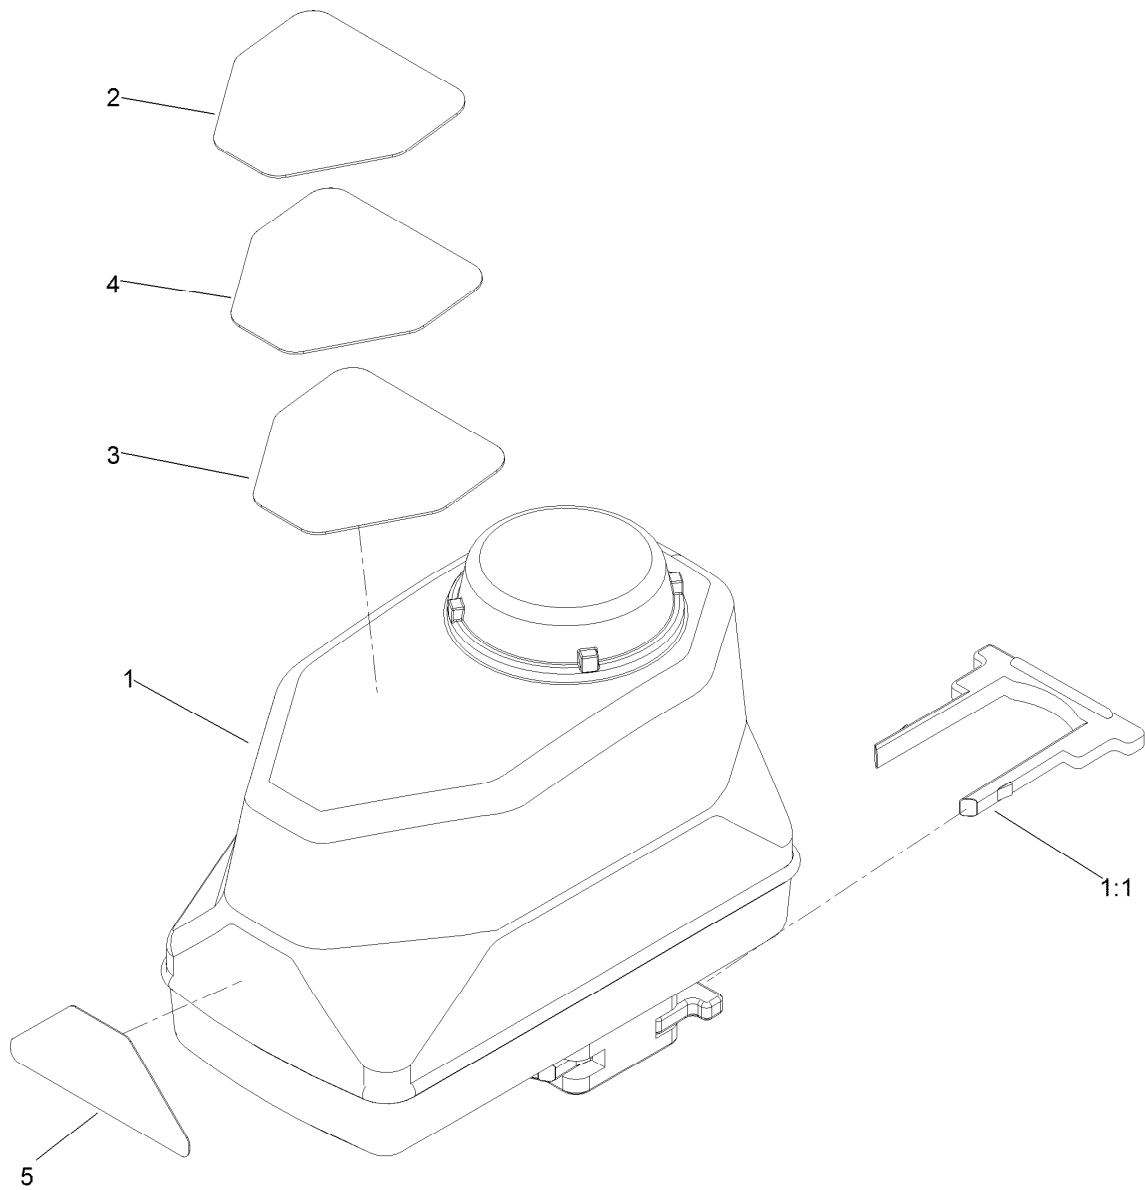

Actuator On/Off Assembly No. 140-7377

<i>Ref.</i>	<i>Part Number</i>	<i>Qty.</i>	<i>Description</i>
1	140-7315	1	Actuator - On/Off
1:1	130-7301	1	Hairpin-Actuator
2	127-6979	1	Decal-Valve, Agitation
3	127-6981	1	Decal-Valve, On/Off
4	127-6982	1	Decal-Valve, Master Boom
5	127-6976	1	Decal-Valve, Bypass Adjust