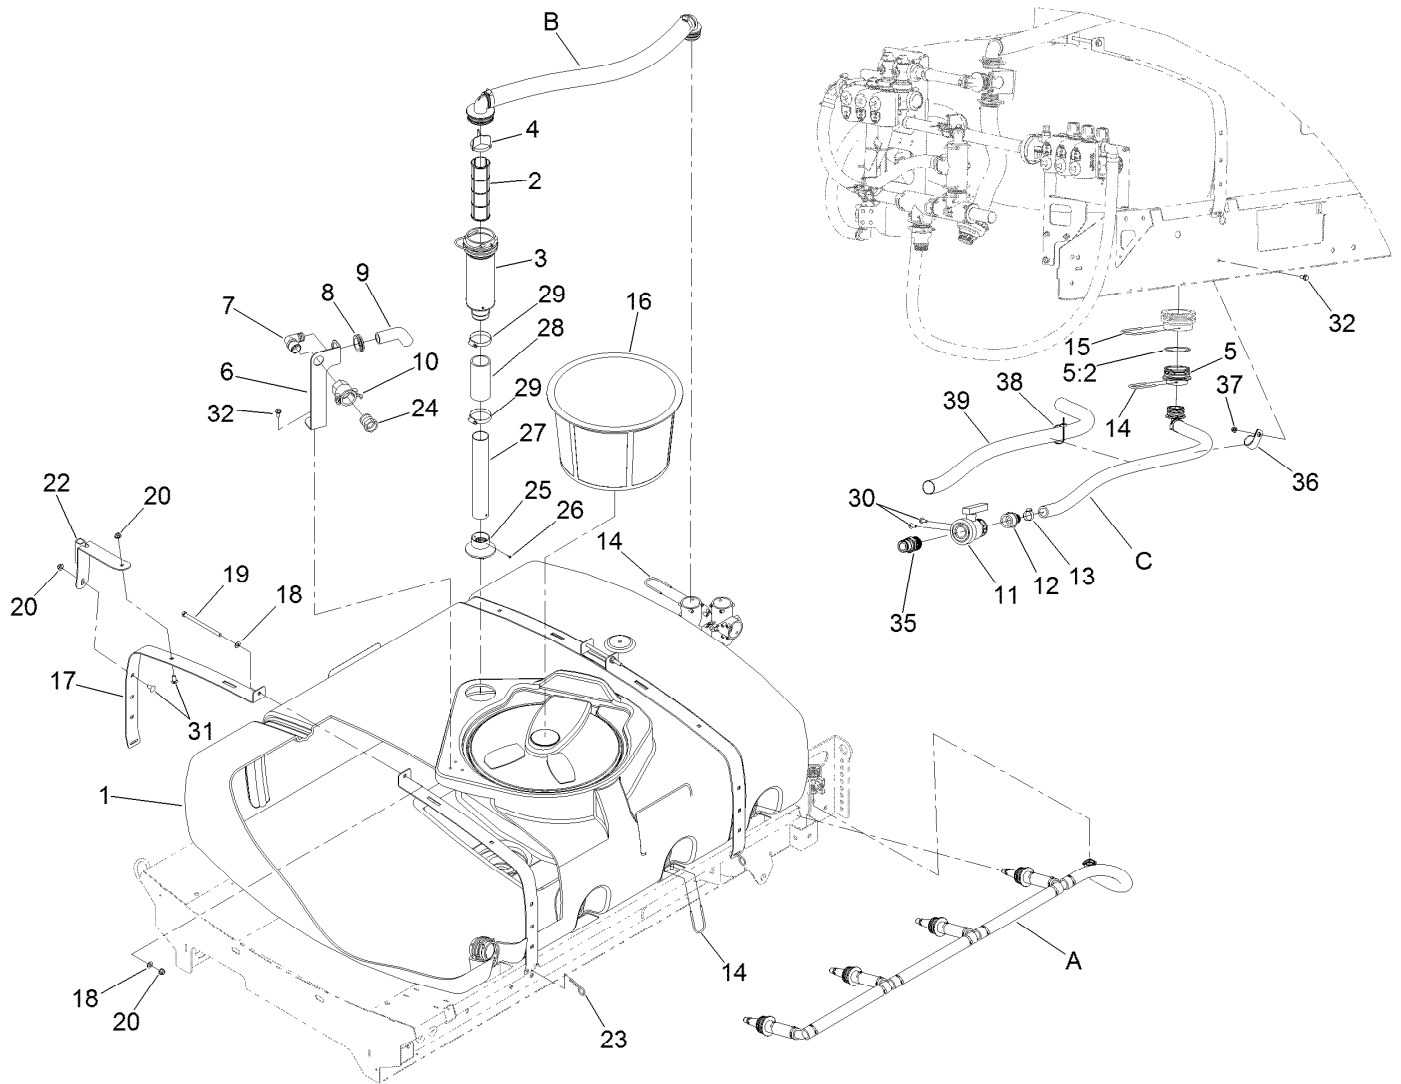

Spray Tank Assembly

Ref.	Part Number	Qty.	Description	Ref.	Part Number	Qty.	Description
1	138-8371	1	200 Gallon Tank	19	323-58	2	Bolt-TAP, HH
2	100-8642	1	Screen-Suction	20	104-8301	4	Nut-HF, NI
3	130-7096	1	Filter ASM	22	127-3920-03	1	Bracket-Storage
4	100-8641	1	Vane-Screen	23	3290-343	4	Pin-Hair
5	117-7928	1	Adapter ASM	24	41316	1	Adapter-Quick
5:2	100-6989	1	O-Ring	25	100-6714	1	Foot-Tube, Suction
6	110-5082-03	1	Bracket-Anti Siphon	26	108-3270	1	Screw-TAP
7	41140	1	Elbow	27	125-8128	1	Tube-Suction
8	110-5090	1	Grommet	28	100-8649	1	Hose-Suction
9	110-5088	1	Hose-Fill	29	2412-130	2	Clamp-Hose
10	100-6779	1	Coupling-Female	30	3234-7	2	Screw-HHF
11	108-0069	1	Valve-Ball	31	3231-21	2	Screw-CARR
12	110-5224	1	Fitting-Barbed, Straight	32	3234-5	2	Screw-HHF
13	2412-34	1	Clamp-Hose	35	132-7787	1	Coupler-Quick
14	100-8635	6	Fork	36	114-9566	1	Clamp-R
15	117-7996	1	Fork	37	104-8300	1	Nut-HF, NI
16	119-9419	1	Basket-Filter	38	3290-378	1	Tie-Cable
17	125-4081-03	4	Band-Tank	39	136-2272	1	Tubing-Convolutd, Slit
18	3256-24	4	Washer-Plain