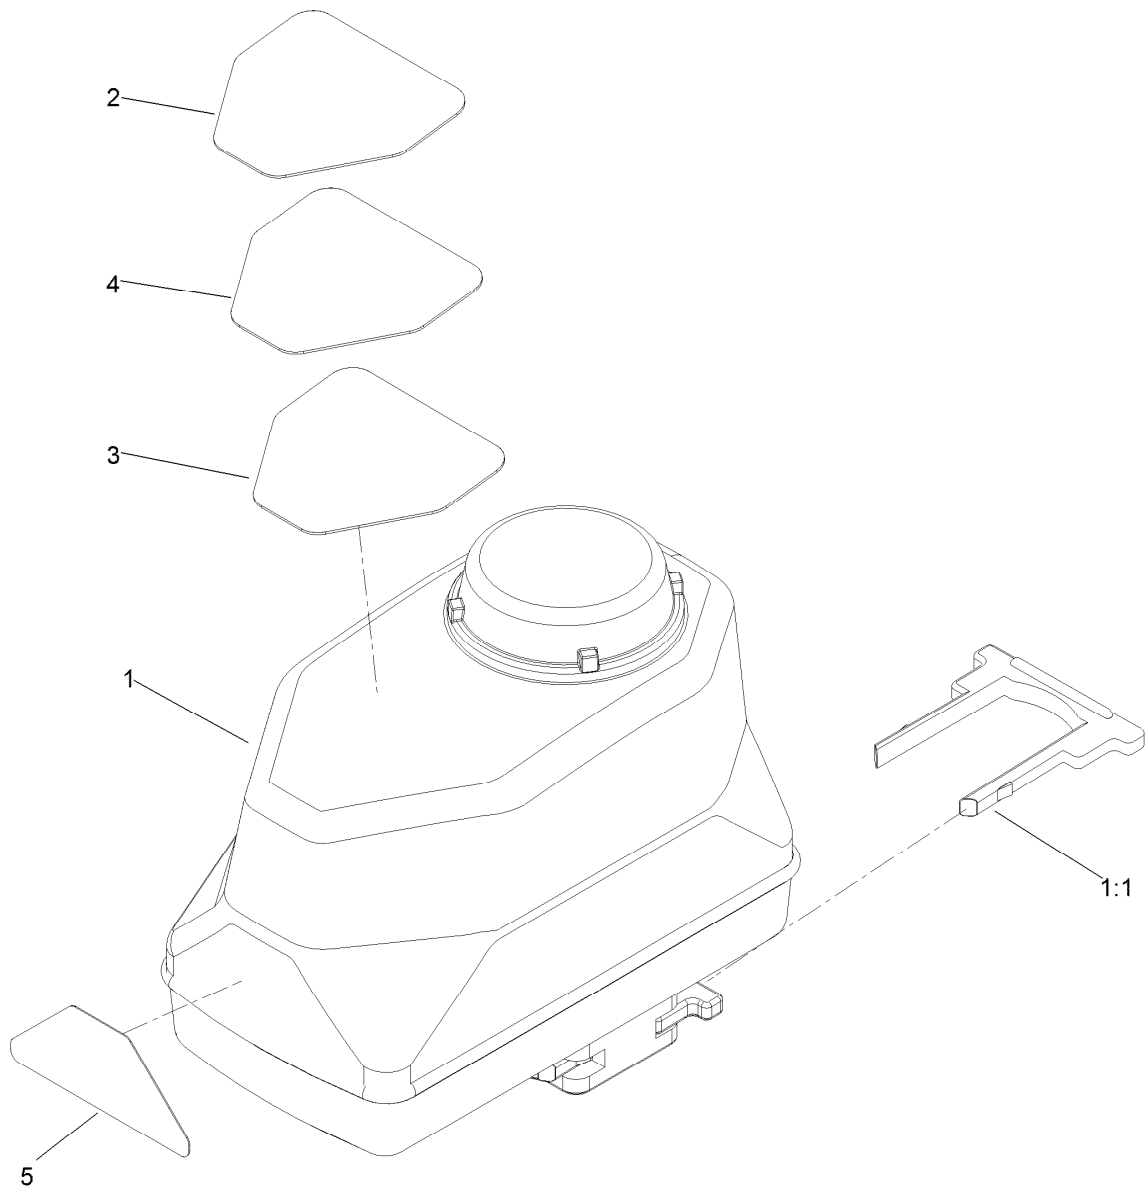

Actuator On/Off Assembly No. 140-7377

Ref.	Part Number	Qty.	Description
1		1	Actuator - On/Off ●
1:1	130-7301	1	Hairpin-Actuator
2	127-6979	1	Decal-Valve, Agitation
3	127-6981	1	Decal-Valve, On/Off
4	127-6982	1	Decal-Valve, Master Boom
5	127-6976	1	Decal-Valve, Bypass Adjust

● Not serviced separately