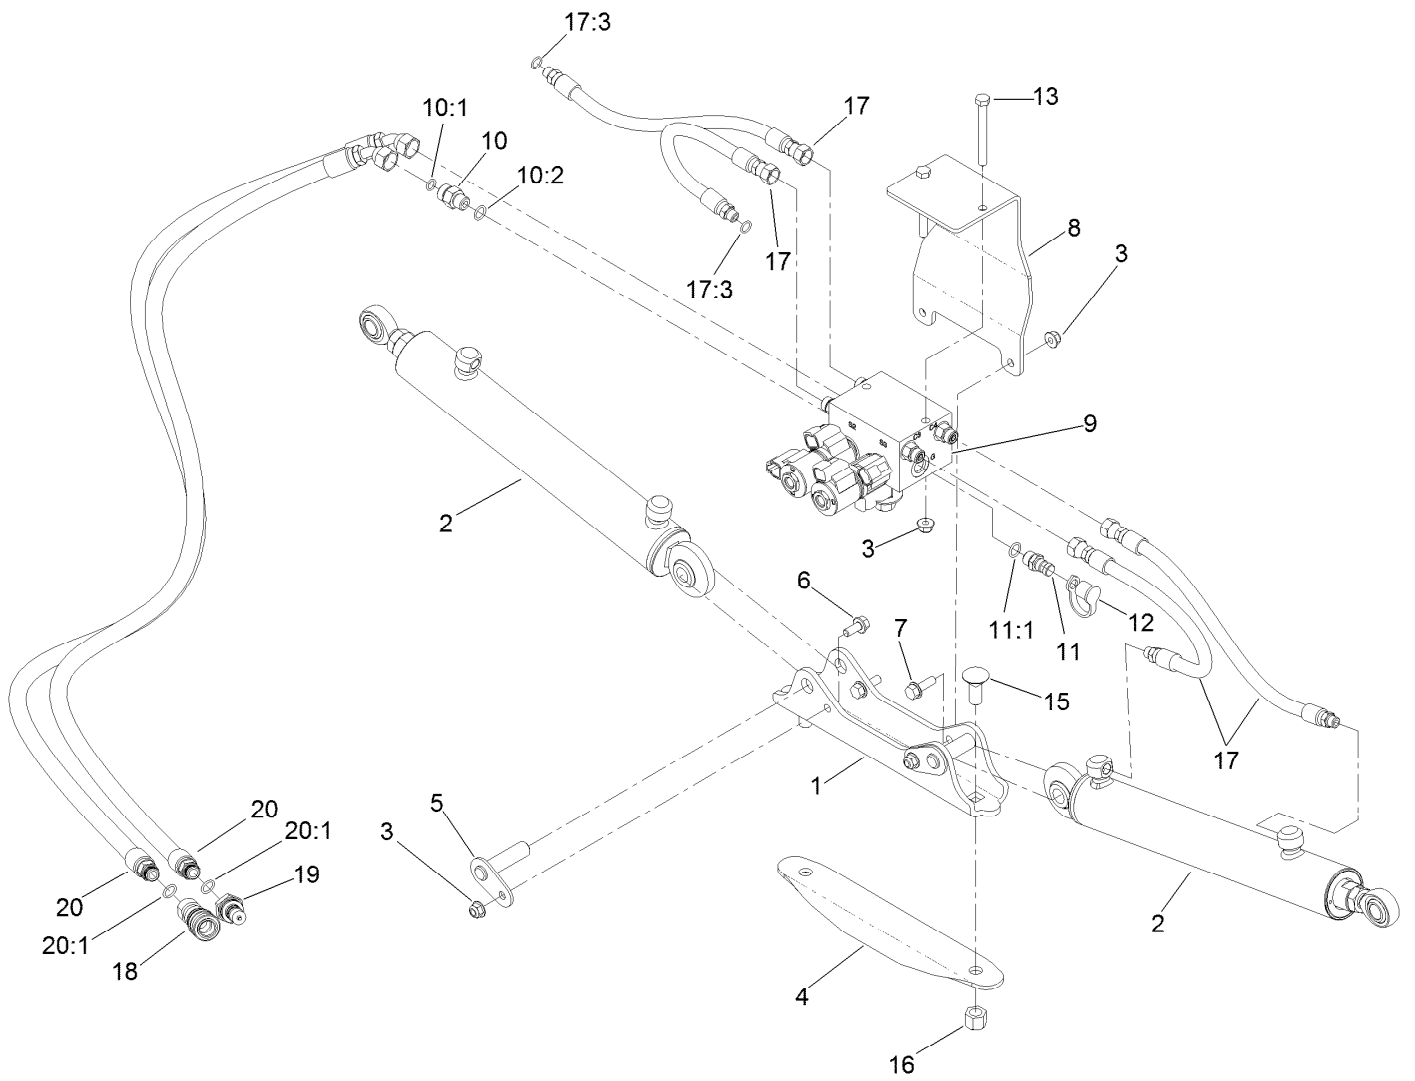

Boom Lift Assembly

<i>Ref.</i>	<i>Part Number</i>	<i>Qty.</i>	<i>Description</i>	<i>Ref.</i>	<i>Part Number</i>	<i>Qty.</i>	<i>Description</i>
1	119-4856-03	1	Plate-Mount, Cylinders	11	59-7410	1	Fitting-Diagnostic
2	117-0701	2	Hydraulic Cylinder ASM	11:1	237-42	1	O-Ring
3	104-8300	6	Nut-HF, NI	12	354-79	1	Cap-Dust
4	131-0297-03	1	Plate-Stiffener, Boom	13	322-14	2	Screw-HH
5	112-7884	2	Pin-Pivot	15	110-5067	2	Screw-CARR
6	110-5053	2	Screw-HHF	16	99-5107	2	Nut-Lock
7	3234-29	2	Screw-HHF	17	119-4859	4	Hose ASM
8	130-8201-03	1	Mount-Valve	17:3	237-78	1	O-Ring
9	136-2400	1	On-Off Boom Lift Valve ASM	18	106-7968	1	Coupler-Quick, Female
10	340-2	2	Fitting-Straight	19	106-7969	1	Coupler-Quick, Male
10:1	237-22	1	O-Ring	20	127-9717	2	Hose ASM
10:2	237-42	1	O-Ring	20:1	237-42	1	O-Ring