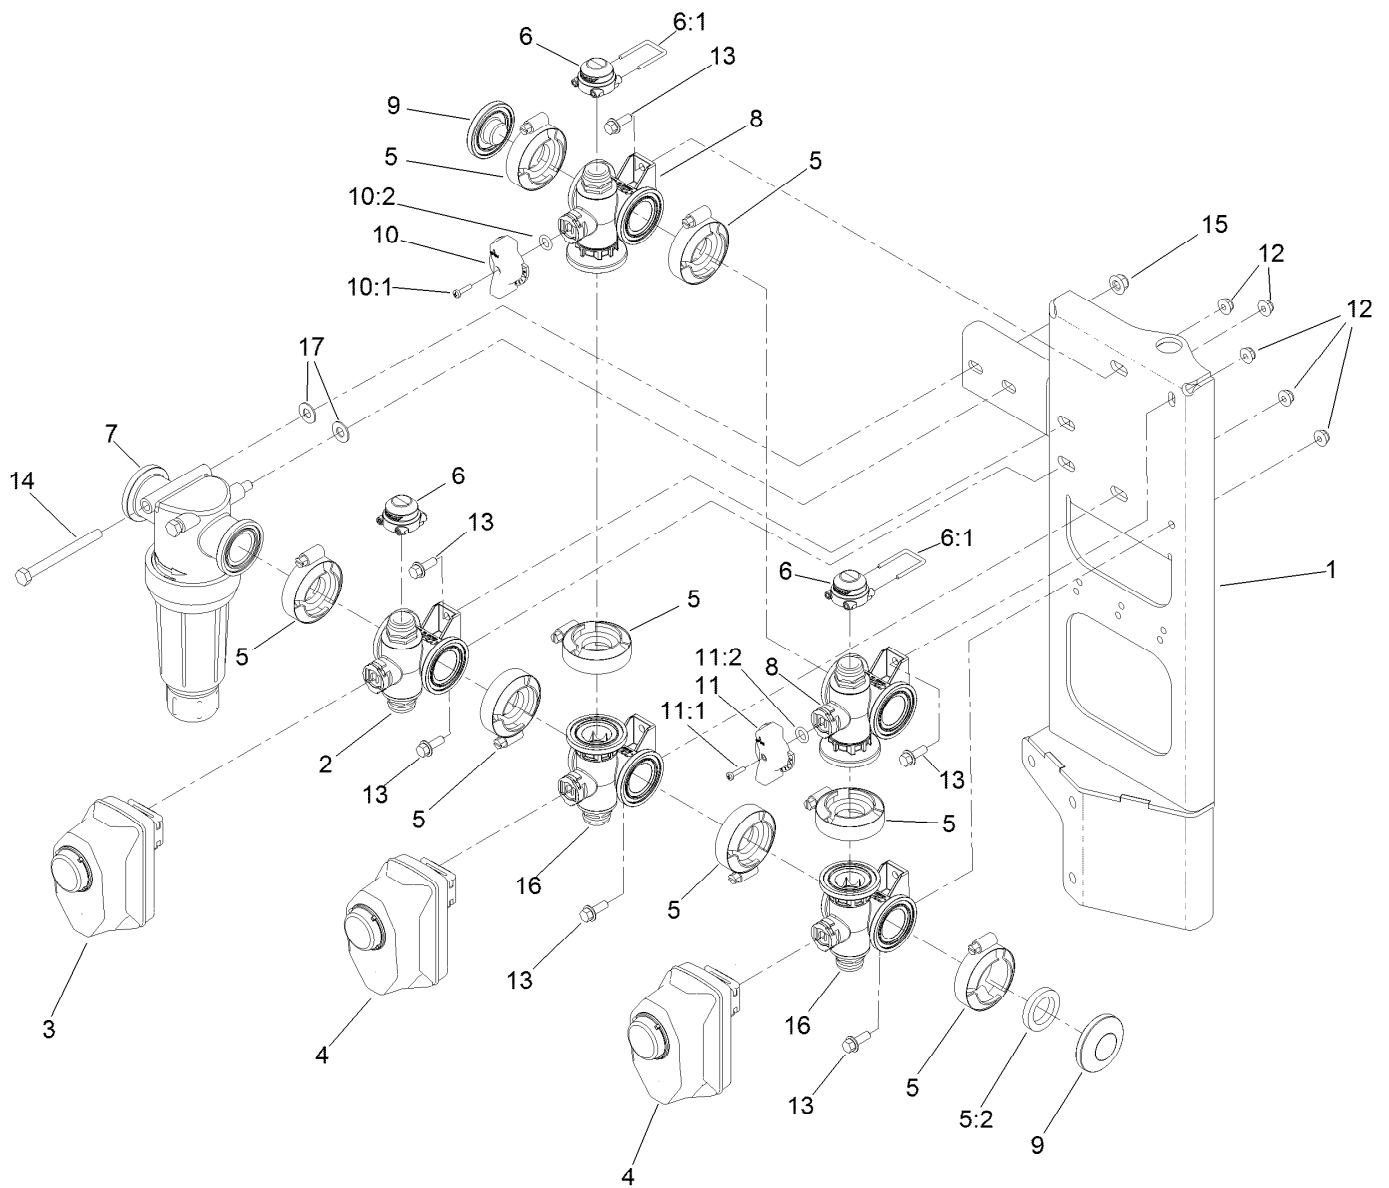

Manifold Assembly

<i>Ref.</i>	<i>Part Number</i>	<i>Qty.</i>	<i>Description</i>	<i>Ref.</i>	<i>Part Number</i>	<i>Qty.</i>	<i>Description</i>
1	137-4292	1	Mount-Valve	10:1	131-0263	1	Screw-Handle
2	127-9804	1	Regulating Valve Body ASM	10:2	127-1197	1	O-Ring-Stem
3	144-6163	1	Kit-Actuator Regulating Pi	11	131-0266	1	Master Regulating Handle Kit
4	140-7377	2	Kit-Actuator Pi, On/Off	11:1	131-0263	1	Screw-Handle
5	127-9829	8	Clamp/Gasket Kit	11:2	127-1197	1	O-Ring-Stem
5:2	127-1145	1	Gasket-Flange	12	104-7201	6	Nut-HF, NI
6	127-9811	3	Fitting-Cap, Female	13	3234-4	6	Screw-HHF
6:1	133-0398	1	Pin-Fork	14	322-22	2	Screw-HH
7	131-3791	1	Filter-Pressure	15	104-8300	2	Nut-HF, NI
8	131-0253	2	Manifold Valve Kit	16	131-7256	2	Manifold Valve Kit
9	127-9815	2	Fitting-Cap	17	107-0279	2	Washer
10	131-0265	1	Agitation Regulating Handle Kit