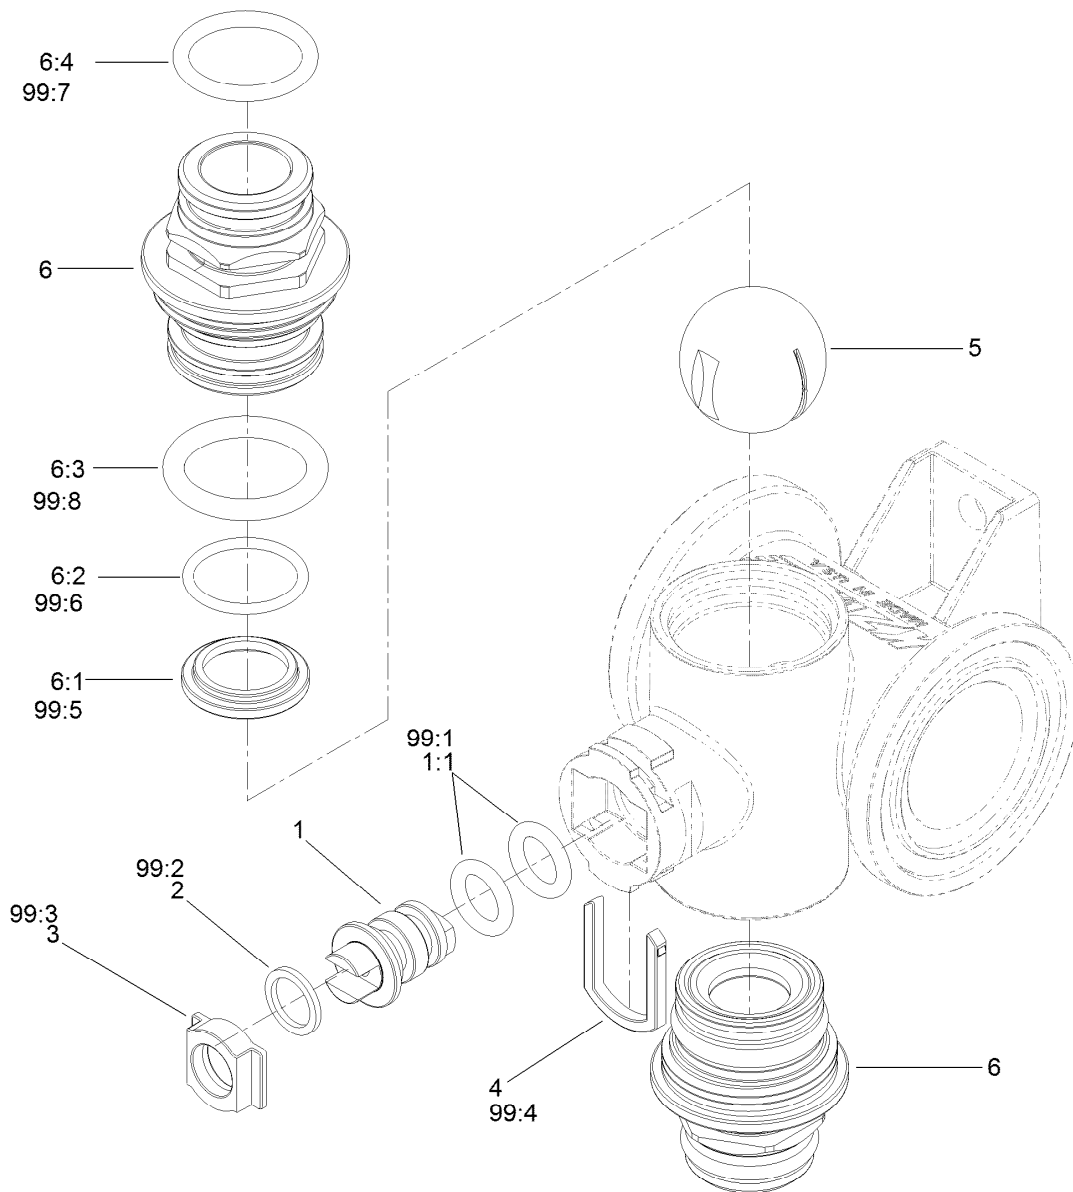

Regulating Valve Body Assembly No. 127-9804

<i>Ref.</i>	<i>Part Number</i>	<i>Qty.</i>	<i>Description</i>	<i>Ref.</i>	<i>Part Number</i>	<i>Qty.</i>	<i>Description</i>
1	130-8248	1	Valve Stem Kit	6:4	127-1187	1	O-Ring, Endcap
1:1	127-1197	2	O-Ring-Stem	99	130-7304	1	Valve Repair Kit ●
2	127-1196	1	Washer-Stem, Valve	99:1	127-1197	2	O-Ring-Stem
3	127-1195	1	Seat-Stem, Valve	99:2	127-1196	2	Washer-Stem, Valve
4	127-1190	1	Fork-Stem, Valve	99:3	127-1195	1	Seat-Stem, Valve
5	127-1113	1	Ball-V	99:4	127-1190	1	Fork-Stem, Valve
6	130-7317	2	Endcap Kit	99:5	127-1192	2	Seat-Ball
6:1	127-1192	1	Seat-Ball	99:6	127-1188	2	O-Ring, Seat (Ball)
6:2	127-1188	1	O-Ring, Seat (Ball)	99:7	127-1187	2	O-Ring, Endcap
6:3	127-1189	1	O-Ring, Endcap	99:8	127-1189	2	O-Ring, Endcap

● Not illustrated