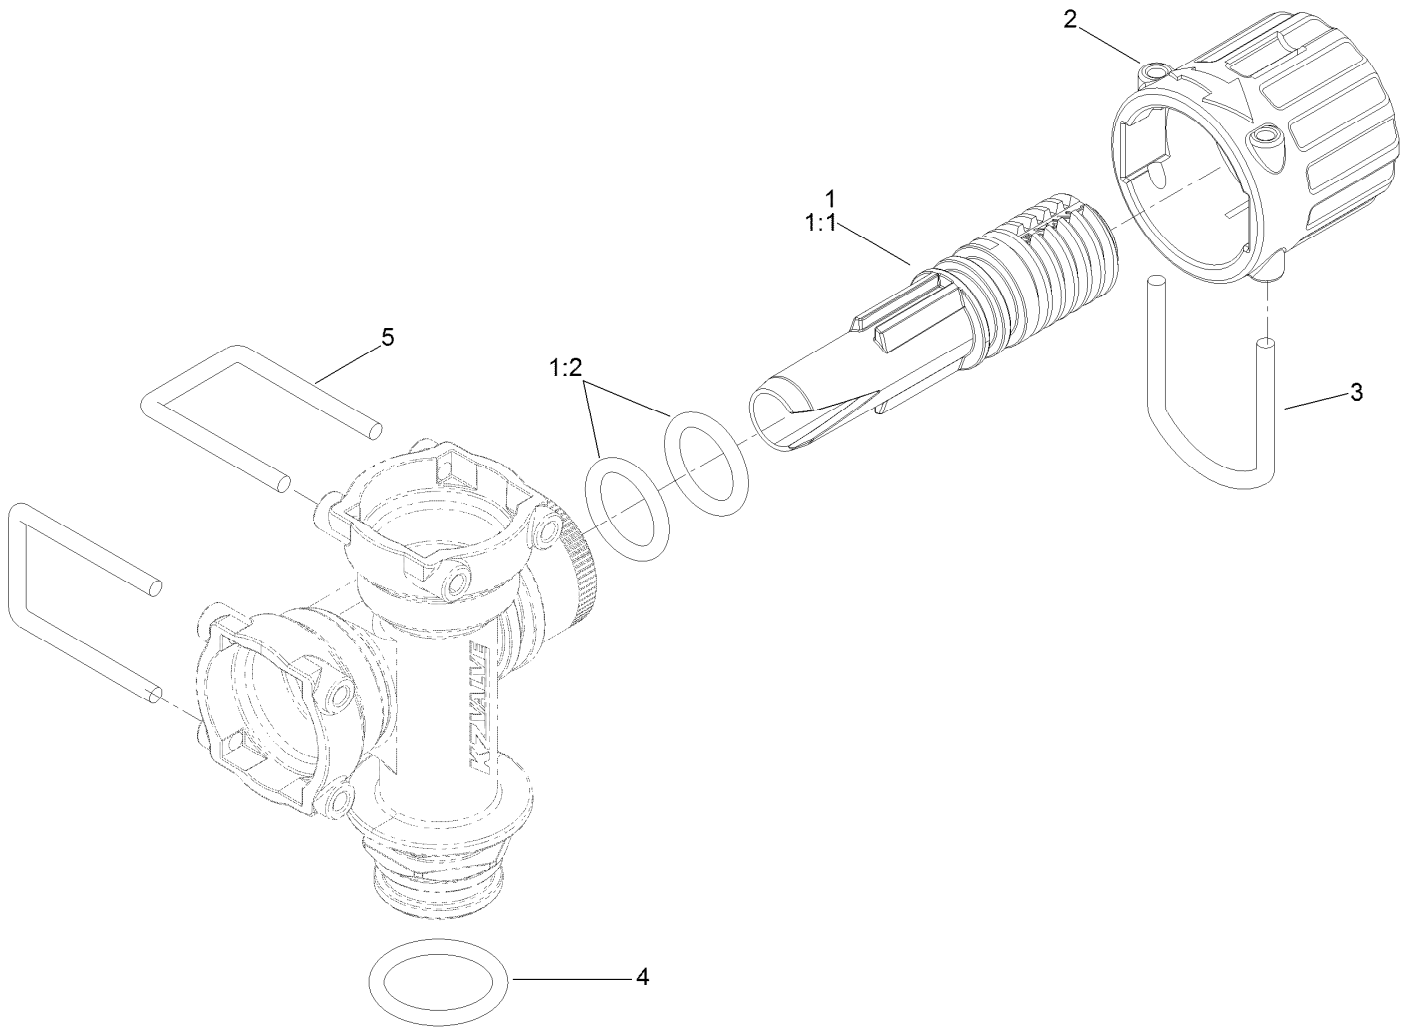

Bypass Valve Assembly No. 127-9805

<i>Ref.</i>	<i>Part Number</i>	<i>Qty.</i>	<i>Description</i>
1	131-0298	1	Bypass Needle Kit
1:1	127-1182	1	Needle-Bypass
1:2	127-1181	2	Oring-Bypass Needle
2	127-1180	1	Knob-Bypass
3	127-1179	1	Fork-Bypass Knob
4	127-1187	1	O-Ring, Endcap
5	133-0398	2	Pin-Fork