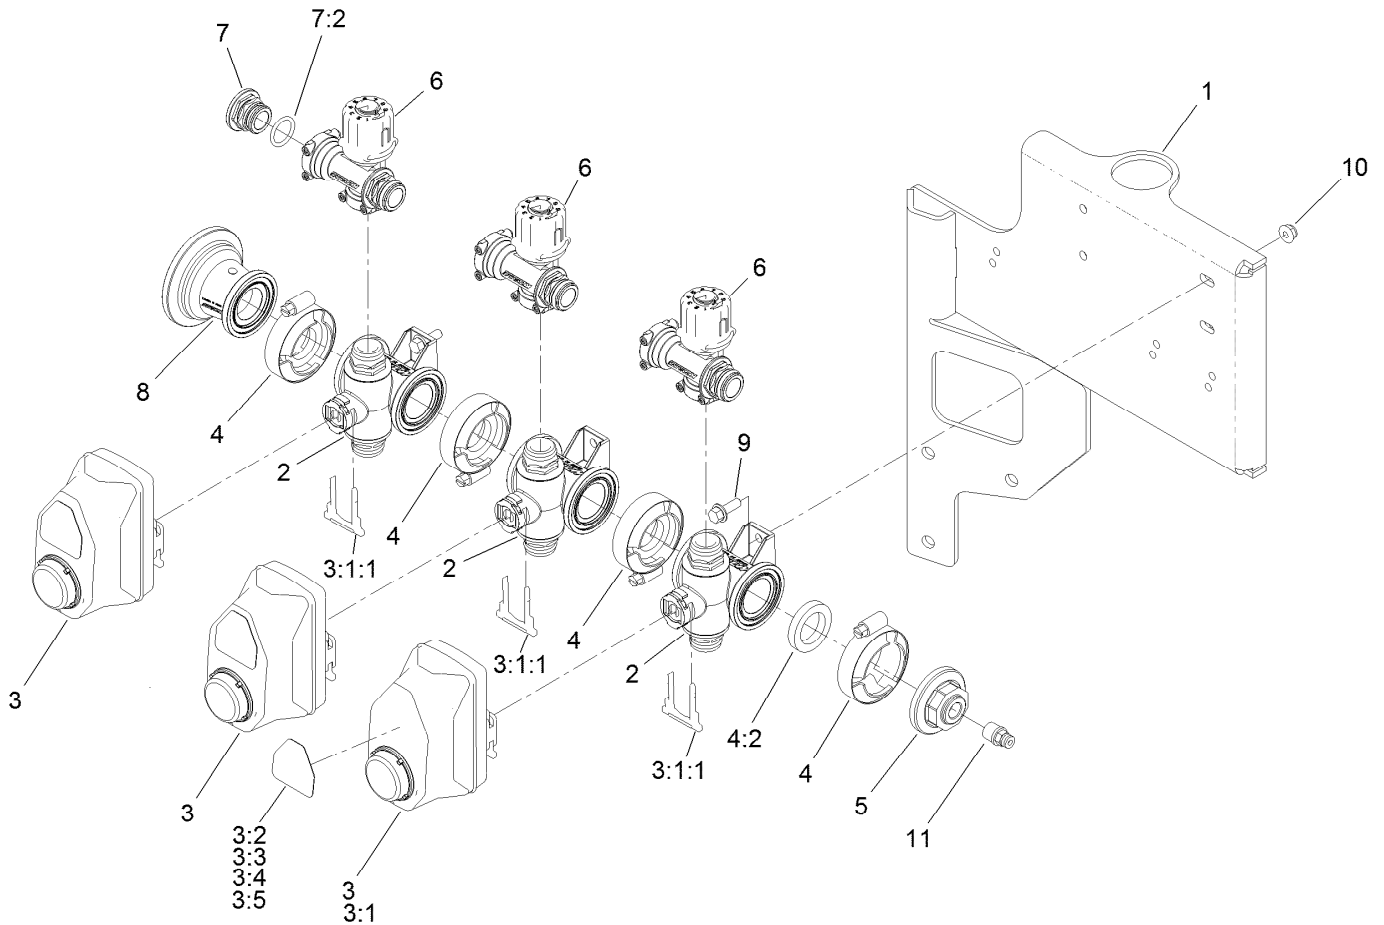

Parts in service assemblies have reference numbers in the form a:b. The a represents the reference number of the entire service assembly and the b represents a sequential number unique to each part within the service assembly.

For example, a wheel assembly might be identified by reference number 6, the tire by 6:1, the valve by 6:2, and the wheel by 6:3. When you order the assembly identified by reference number 6, you receive all parts identified by reference numbers 6:1, 6:2, and 6:3. However, you may also order any part individually. Reference numbers of this type appear in illustration and in parts lists.

● Not illustrated

Section Manifold Valve Assembly

Ref.	Part Number	Qty.	Description	Ref.	Part Number	Qty.	Description
1	131-0258	1	Mount-Valves, Boom	4:2	127-1145	1	Gasket-Flange
2	127-9803	3	On/Off Manifold Valve Kit	5	127-1185	1	Fitting-Cap, Port
3	140-7377	3	Kit-Actuator Pi, On/Off	6	127-9805	3	Bypass Valve ASM
3:1		1	Actuator - On/Off ●	7	127-9810	1	Male Cap Fitting Kit
3:1:1	130-7301	1	Hairpin-Actuator	7:2	127-1187	1	O-Ring, Endcap
3:2	127-6979	1	Decal-Valve, Agitation	8	127-1144	1	Fitting-Adapter
3:3	127-6981	1	Decal-Valve, On/Off	9	3234-4	4	Screw-HHF
3:4	127-6982	1	Decal-Valve, Master Boom	10	104-7201	4	Nut-HF, NI
3:5	127-6976	1	Decal-Valve, Bypass Adjust	11	131-3709	1	Coupler
4	127-9829	4	Clamp/Gasket Kit				