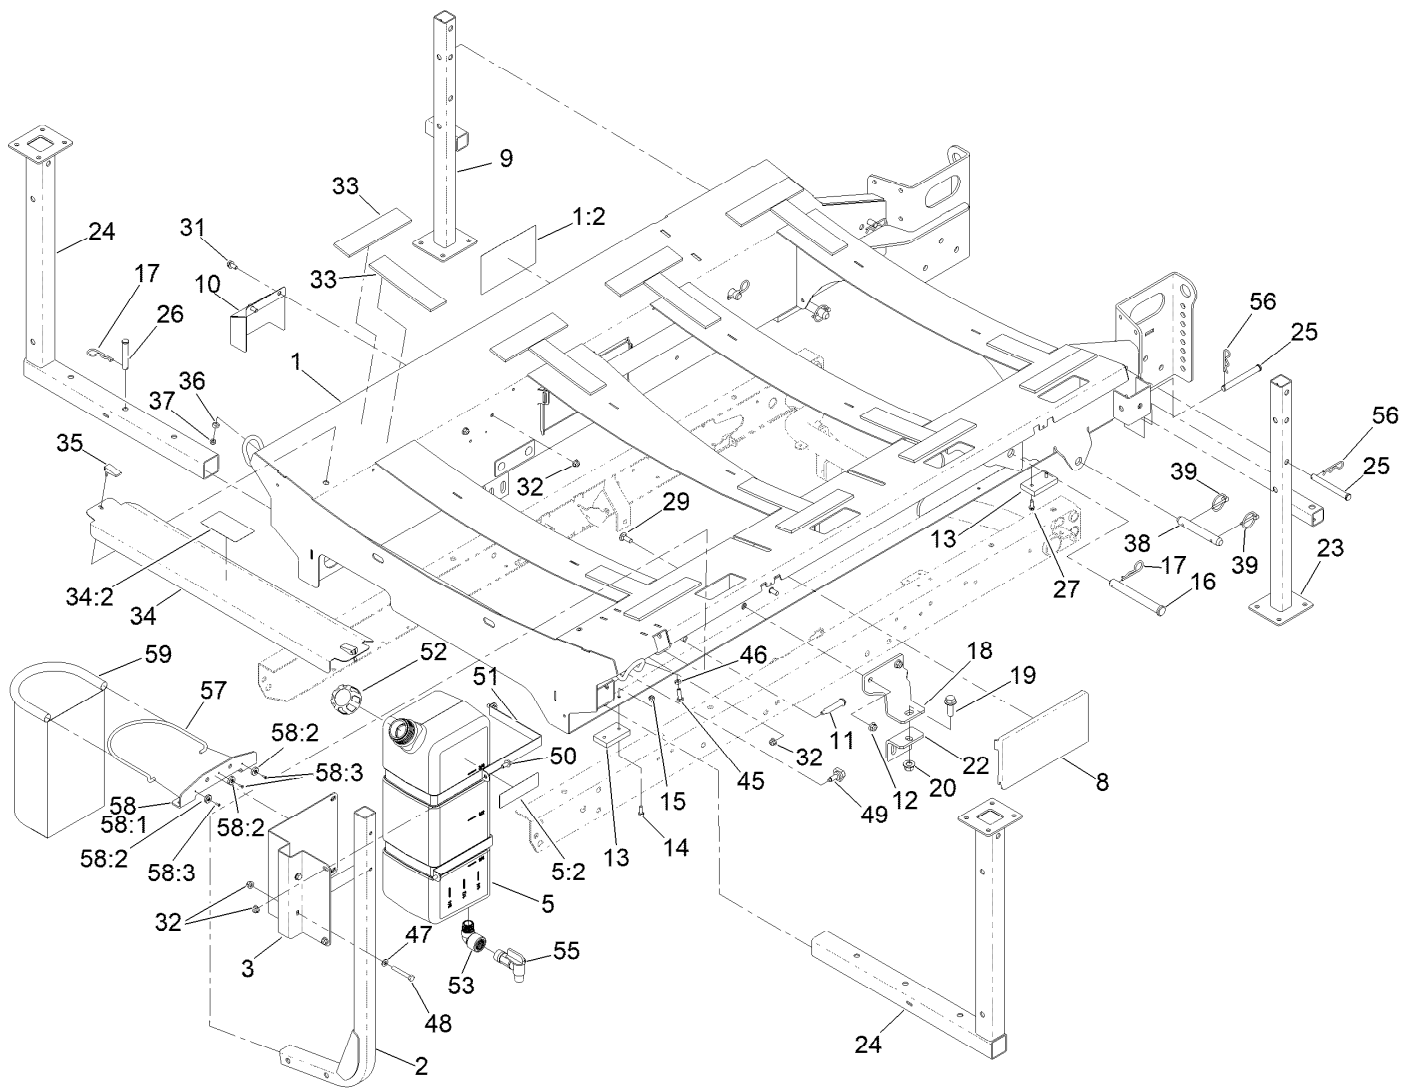

Frame, Stand and Boom Mount Assembly (continued)

<i>Ref.</i>	<i>Part Number</i>	<i>Qty.</i>	<i>Description</i>	<i>Ref.</i>	<i>Part Number</i>	<i>Qty.</i>	<i>Description</i>
39	92-1298	4	Pin-Lynch	56	3290-355	4	Pin-Hair
45	322-5	1	Screw-HH	57	117-0546	1	Rod-Bag, Storage
46	3218-2	1	Nut-Hex Jam	58	147-4666	1	Storage Mount, ASM
47	3256-23	2	Washer-Plain	58:1	145-3366-03	1	Bracket-Mount, Storage Bag
48	322-11	2	Screw-HH	58:2	140-7369	3	Magnet
49	95-9648	2	Knob	58:3	3290-55	3	Rivet-Pop
50	3234-7	4	Screw-HHF	59	103-5971	1	Bag-Storage
51	132-7628-03	2	Band-Tank, Eye Wash	99	125-0842-03	2	Stand-Extension, Front ●
52	106-5052	1	Cap-Water, Fresh	99	283-55	4	Pin-Clevis ●
53	132-7706	1	Elbow-90 DEG	99	3290-343	4	Pin-Hair ●
55	100-7011	1	Spigot-90 DEG	99	T0000-3423	2	Jack-Sidewind ●

● Not illustrated