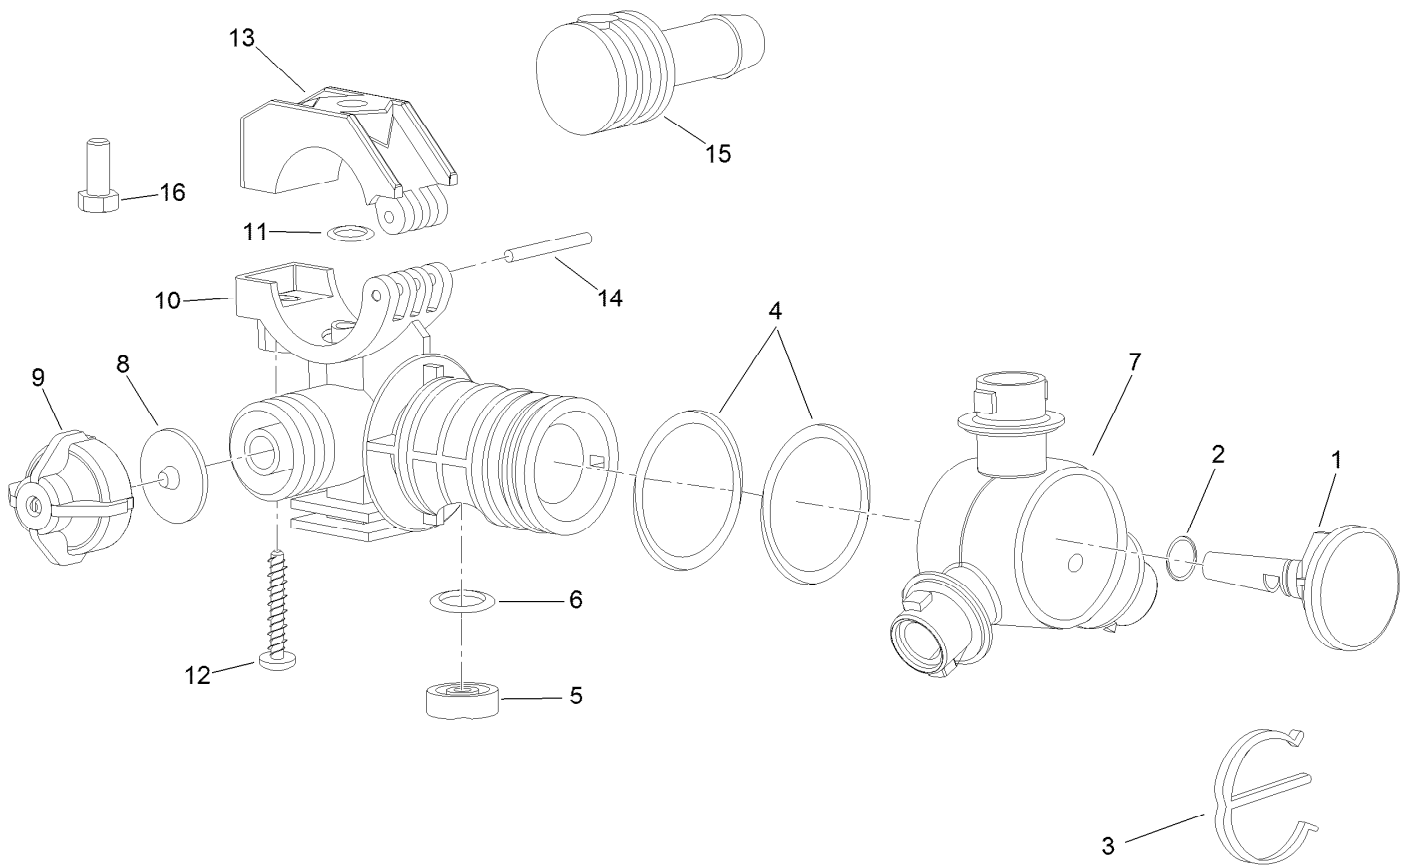

LH Single Turret Body Assembly No. 108-3725

<i>Ref.</i>	<i>Part Number</i>	<i>Qty.</i>	<i>Description</i>
1	95-9200	1	Plug
2	95-9198	1	O-Ring
3	95-9197	1	E-Clip
4	95-9199	2	O-Ring
5	108-3264	1	Seal-Viton
6	108-3265	1	O-Ring-Viton
7	95-9196	1	Turret
8	41003	1	Diaphragm

<i>Ref.</i>	<i>Part Number</i>	<i>Qty.</i>	<i>Description</i>
9	95-9193	1	Cap-Diaphragm
10	95-9192	1	Body-Split Eyelet
11	95-9191	1	O-Ring
12	99-0811	1	Screw-Clamp
13	99-0812	1	Clamp-Upper
14	99-0814	1	Pin-Pivot
15	95-9201	1	Shank-Hose
16	322-3	1	Screw-HH