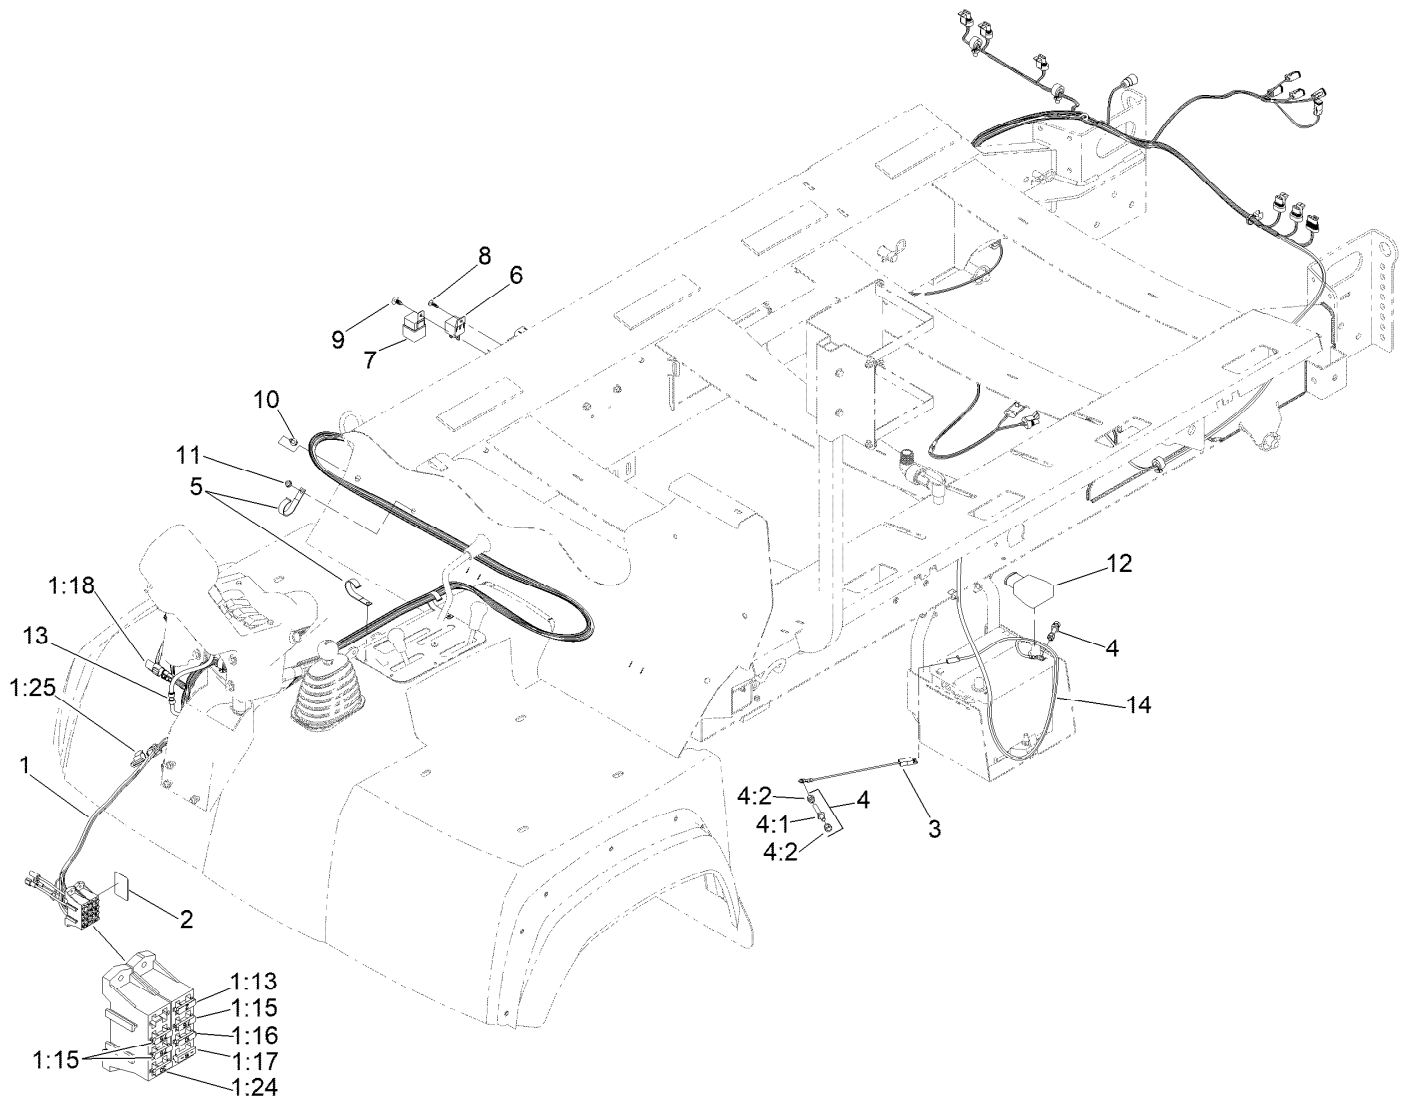

Electrical Assembly

<i>Ref.</i>	<i>Part Number</i>	<i>Qty.</i>	<i>Description</i>	<i>Ref.</i>	<i>Part Number</i>	<i>Qty.</i>	<i>Description</i>
1	122-3542	1	Harness-Wire, Mpwm [m2M]	4:2	32180-108	2	Nut-Hex Shoulder
1:13	94-6710	1	Fuse-2 Amp	5	106-1429	3	Clamp-J
1:15	114241	2	Fuse-Blade, 7.5 Amp	6	99-7435	1	Relay
1:16	218-578	1	Fuse-Blade, 10 Amp	7	99-7430	1	Relay-Mini
1:17	109355	1	Fuse-Blade, 15 Amp	8	125-8067	1	Plug-Plastic
1:18	32180-043	2	Resistor-120 Ohm	9	104-0395	1	Plug-Plastic
1:24	109103	1	Fuse-Blade, 30 Amp	10	3234-13	1	Screw-HHF
1:25	32180-089	1	Cap-Plug, 3 Way	11	104-7201	1	Nut-HF, NI
2	127-3966	1	Decal-Fuse Block	12	32180-110	1	Insulator-Lead Cast
3	108-9455	1	Harness-Wire, Fusible Link	13	132-7773	1	Connector-Hose
4	112-9921	2	Bolt ASM	14	122-3543	1	Harness-Wire, Mpwm [m2M]
4:1	32180-107	1	Bolt-Clamp, Battery