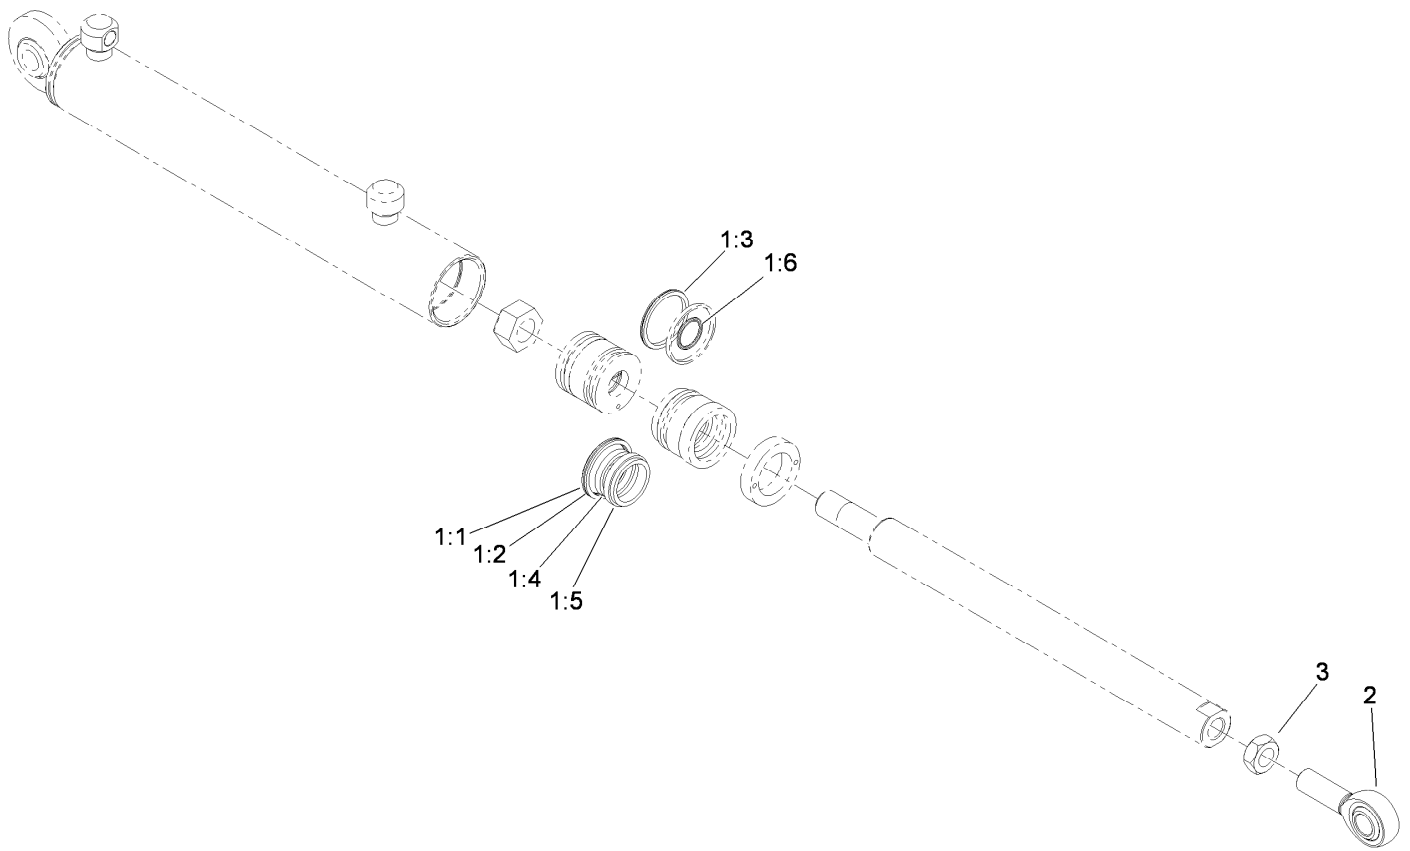

Reference **Spray Tank Assembly** page and **Spray Tank Valve Assembly** page for hose locations and orientation

Hose Assembly (continued)

Ref.	Part Number	Qty.	Description	Ref.	Part Number	Qty.	Description
9:4	2412-34	2	Clamp-Hose	11:3:1	133-0398	1	Pin-Fork
10	125-0643	1	Lower Suction Hose ASM	11:4	2412-34	2	Clamp-Hose
10:1	117-7965	1	Hosebarb ASM	12	132-4332	1	Hose-Master
10:1:1	100-6989	1	O-Ring	12:2	107-8704	1	Hosebarb
10:2	117-7982	1	Hosebarb ASM	12:3	131-0213	1	90 DEG Barb Fitting Kit
10:2:2	100-8637	1	O-Ring	12:3:1	133-0398	1	Pin-Fork
10:4	41327	2	Clamp-Hose	12:4	2412-34	2	Clamp-Hose
11	132-4330	1	Hose-Regulating	13	132-4326	1	Hose-Agitation, Supply
11:2	106-4932	1	Hosebarb-Straight	13:2	127-9806	2	Fitting Kit
11:2:1	100-8637	1	O-Ring	13:2:1	133-0398	1	Pin-Fork
11:3	127-9806	1	Fitting Kit	13:3	2412-34	2	Clamp-Hose

Boom Lift Assembly

<i>Ref.</i>	<i>Part Number</i>	<i>Qty.</i>	<i>Description</i>	<i>Ref.</i>	<i>Part Number</i>	<i>Qty.</i>	<i>Description</i>
1	119-4856-03	1	Plate-Mount, Cylinders	11	59-7410	1	Fitting-Diagnostic
2	117-0701	2	Hydraulic Cylinder ASM	11:1	237-42	1	O-Ring
3	104-8300	6	Nut-HF, NI	12	354-79	1	Cap-Dust
4	131-0297-03	1	Plate-Stiffener, Boom	13	322-14	2	Screw-HH
5	112-7884	2	Pin-Pivot	15	110-5067	2	Screw-CARR
6	110-5053	2	Screw-HHF	16	99-5107	2	Nut-Lock
7	3234-29	2	Screw-HHF	17	119-4859	4	Hose ASM
8	130-8201-03	1	Mount-Valve	17:3	237-78	1	O-Ring
9	136-2400	1	On-Off Boom Lift Valve ASM	18	106-7968	1	Coupler-Quick, Female
10	340-2	2	Fitting-Straight	19	106-7969	1	Coupler-Quick, Male
10:1	237-22	1	O-Ring	20	127-9717	2	Hose ASM
10:2	237-42	1	O-Ring	20:1	237-42	1	O-Ring