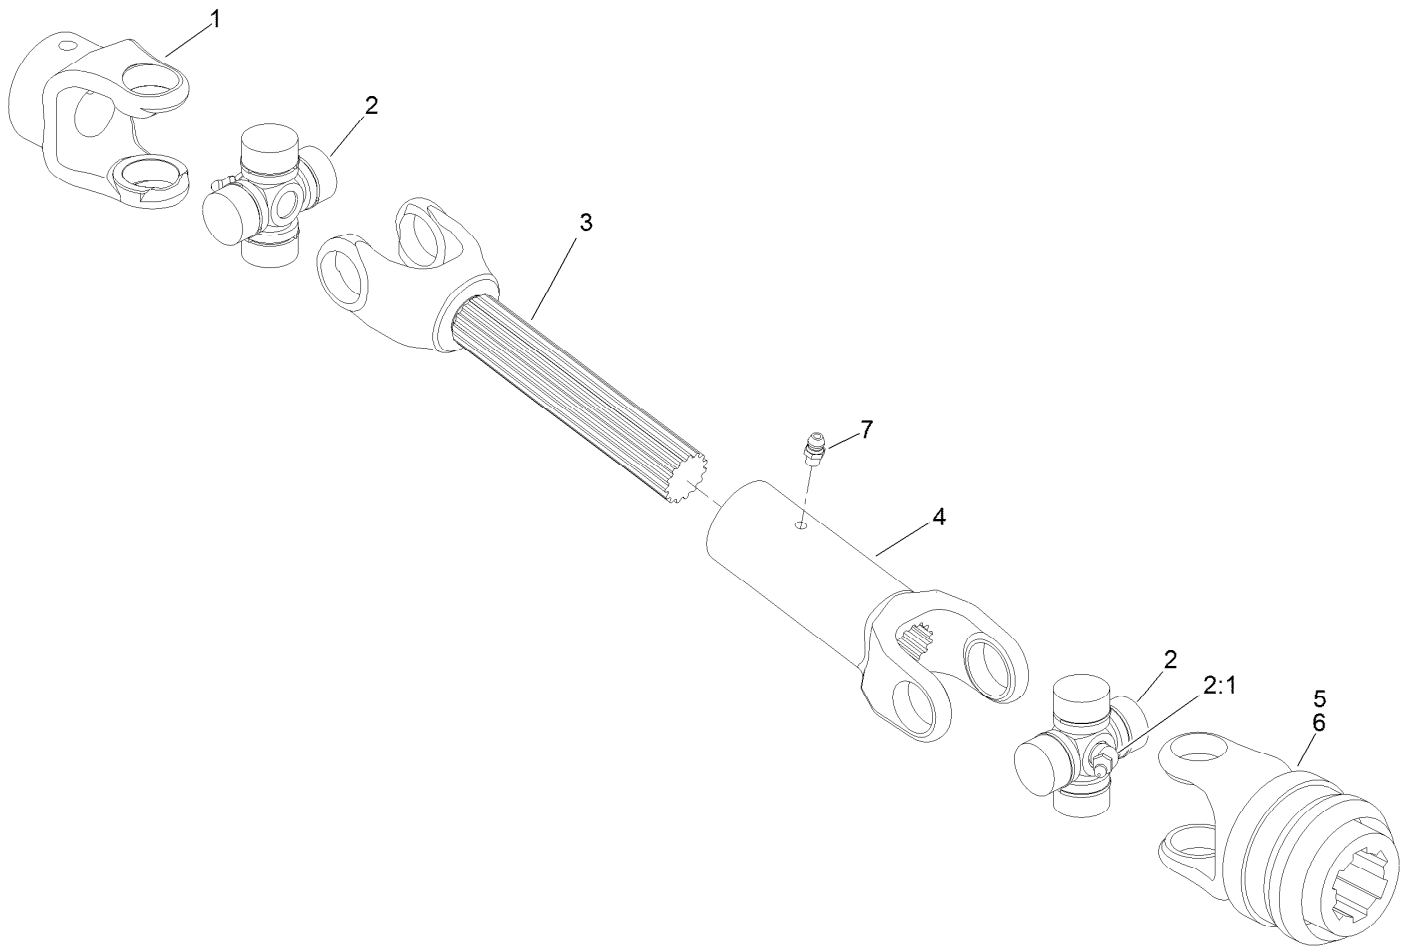

Driveshaft Assembly No. 125-0680

<i>Ref.</i>	<i>Part Number</i>	<i>Qty.</i>	<i>Description</i>
1	125-0679	1	Yoke-Shaft
2	54-9180	2	U-Joint Kit
2:1	62-3820	1	Fitting-Grease
3	125-8109	1	Shaft-Slip Yoke
4	94-7379	1	Tube-Yoke, Slip
5	99-4476	1	Spring Lock Yoke ASM
6	99-4477	1	Yoke Spring Lock Repair Kit
7	302-5	1	Fitting-Grease