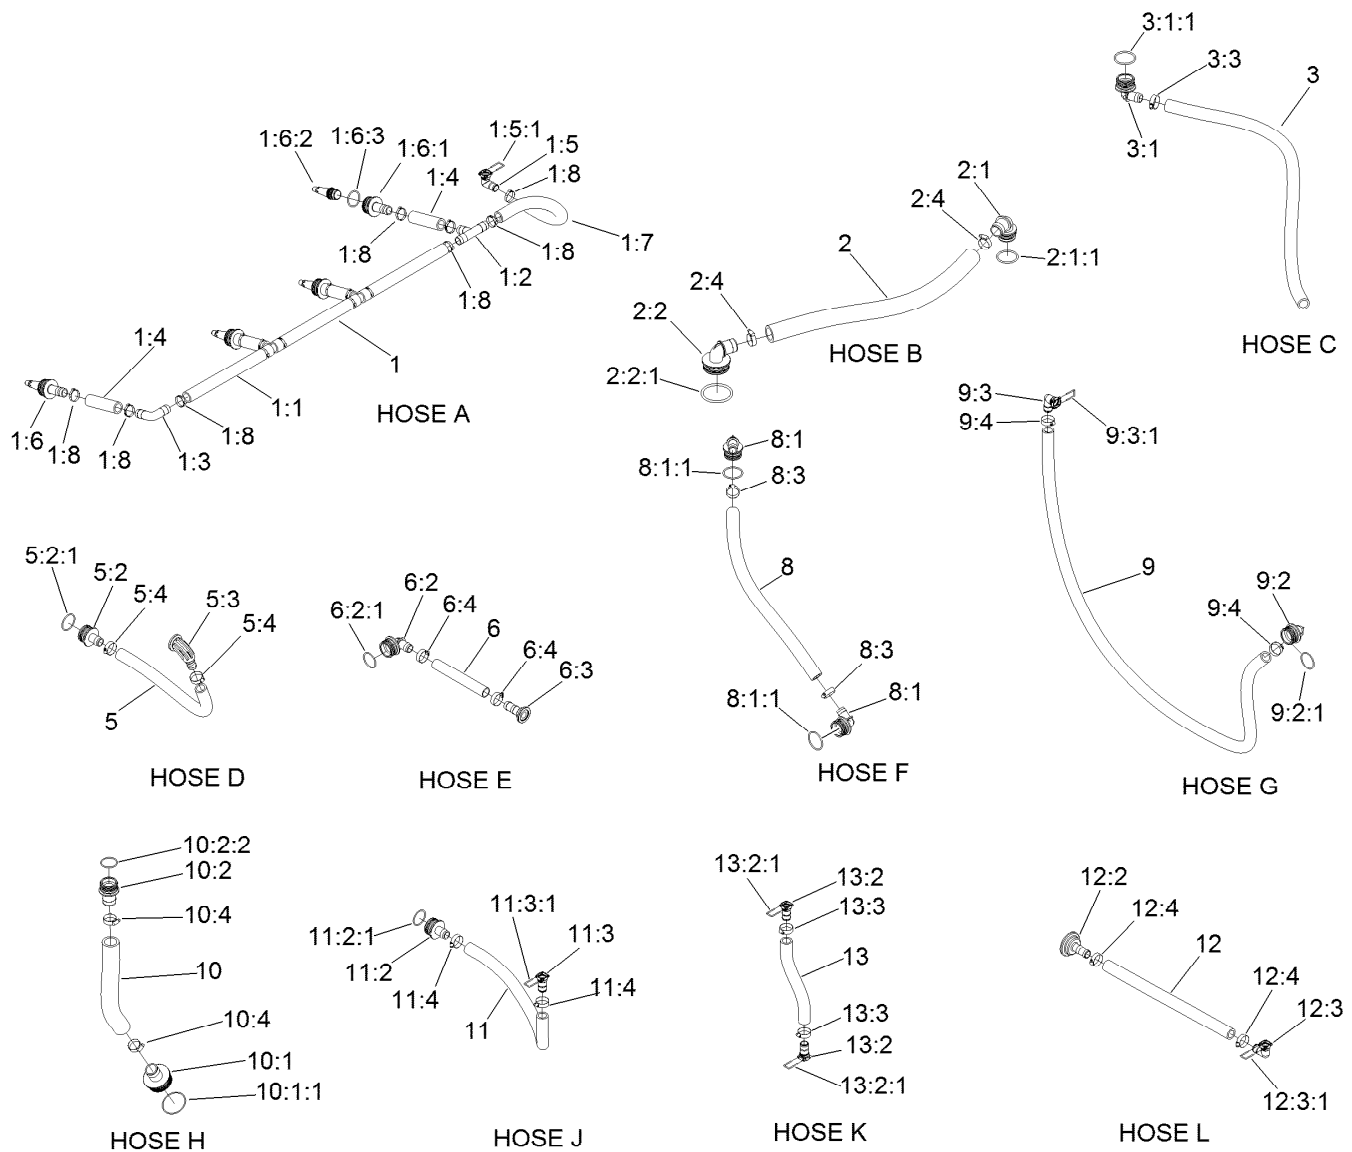

Reference **Spray Tank Assembly** page and **Spray Tank Valve Assembly** page for hose locations and orientation

Hose Assembly

Ref.	Part Number	Qty.	Description	Ref.	Part Number	Qty.	Description
1	139-3095	1	Hose-Agitation, ASM	3:1:1	100-8637	1	O-Ring
1:1	117-7862	3	Hose-Main Agitation	3:3	2412-34	1	Clamp-Hose
1:2	117-7866	3	Tee-Hosebarb	5	132-4329	1	Hose-Supply
1:3	117-7867	1	Elbow-Hosebarb	5:2	106-4932	1	Hosebarb-Straight
1:4	119-0441	4	Hose-Agitaiton	5:2:1	100-8637	1	O-Ring
1:5	131-0213	1	90 DEG Barb Fitting Kit	5:3	131-0241	1	Fitting-Elb 90
1:5:1	133-0398	1	Pin-Fork	5:4	2412-34	2	Clamp-Hose
1:6	131-3731	4	Agitation Nozzle ASM	6	132-4331	1	Hose-Agitation, Bypass
1:6:1	131-3732	1	Fitting-Barb	6:2	106-4933	1	Hosebarb ASM
1:6:2	120-8579	1	Nozzle-Agitation	6:2:1	100-8637	1	O-Ring
1:6:3	121-4996	1	O-Ring	6:3	127-1142	1	Fitting-STR
1:7	131-3785	1	Hose-Supply	6:4	2412-34	2	Clamp-Hose
1:8	2412-34	16	Clamp-Hose	8	125-0639	1	Regulating Hose ASM
2	125-0645	1	Upper Suction Hose ASM	8:1	106-4933	2	Hosebarb ASM
2:1	110-5156	1	Suction Elbow ASM	8:1:1	100-8637	1	O-Ring
2:1:1	100-8637	1	O-Ring	8:3	2412-34	2	Clamp-Hose
2:2	106-4952	1	Hosebarb-90 DEG	9	132-4333	1	Hose-Bypass
2:2:1	100-6989	1	O-Ring	9:2	106-4933	1	Hosebarb ASM
2:4	41327	2	Clamp-Hose	9:2:1	100-8637	1	O-Ring
3	133-2868	1	Drain Hose ASM	9:3	131-0213	1	90 DEG Barb Fitting Kit
3:1	106-4933	1	Hosebarb ASM	9:3:1	133-0398	1	Pin-Fork