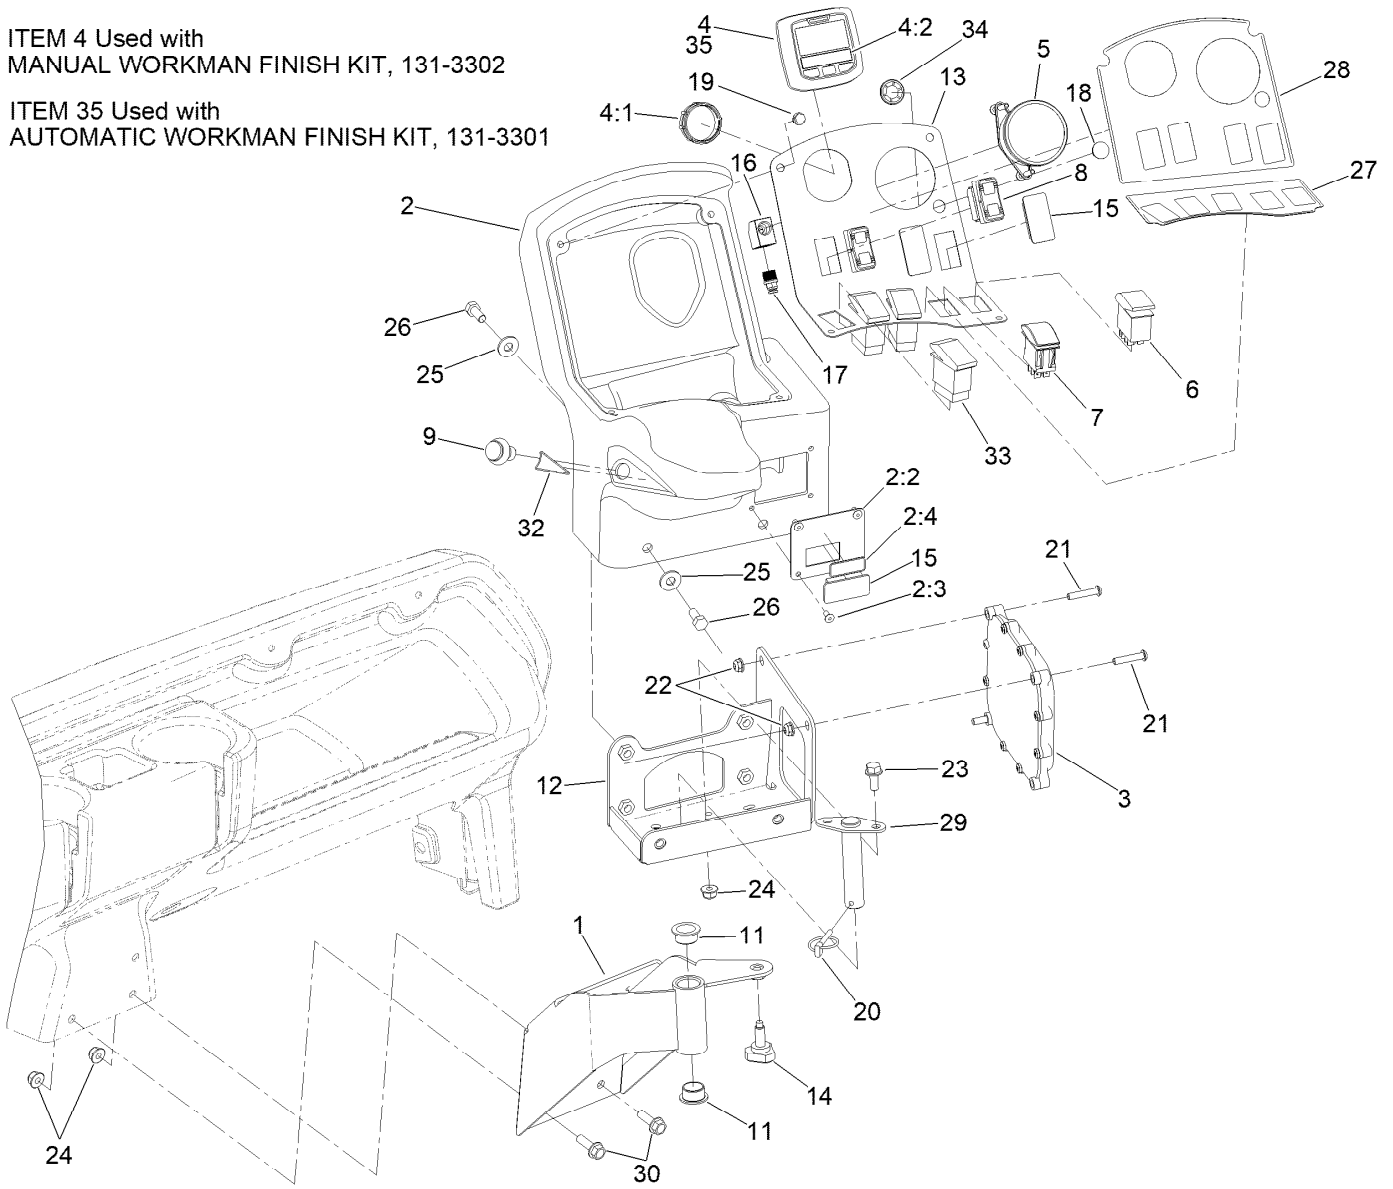

ITEM 4 Used with
MANUAL WORKMAN FINISH KIT, 131-3302

ITEM 35 Used with
AUTOMATIC WORKMAN FINISH KIT, 131-3301

Control Console Assembly (continued)

Ref.	Part Number	Qty.	Description
34	1-323142	1	Nut-Push
35	163-2995	1	Display-LCD, Svc Only