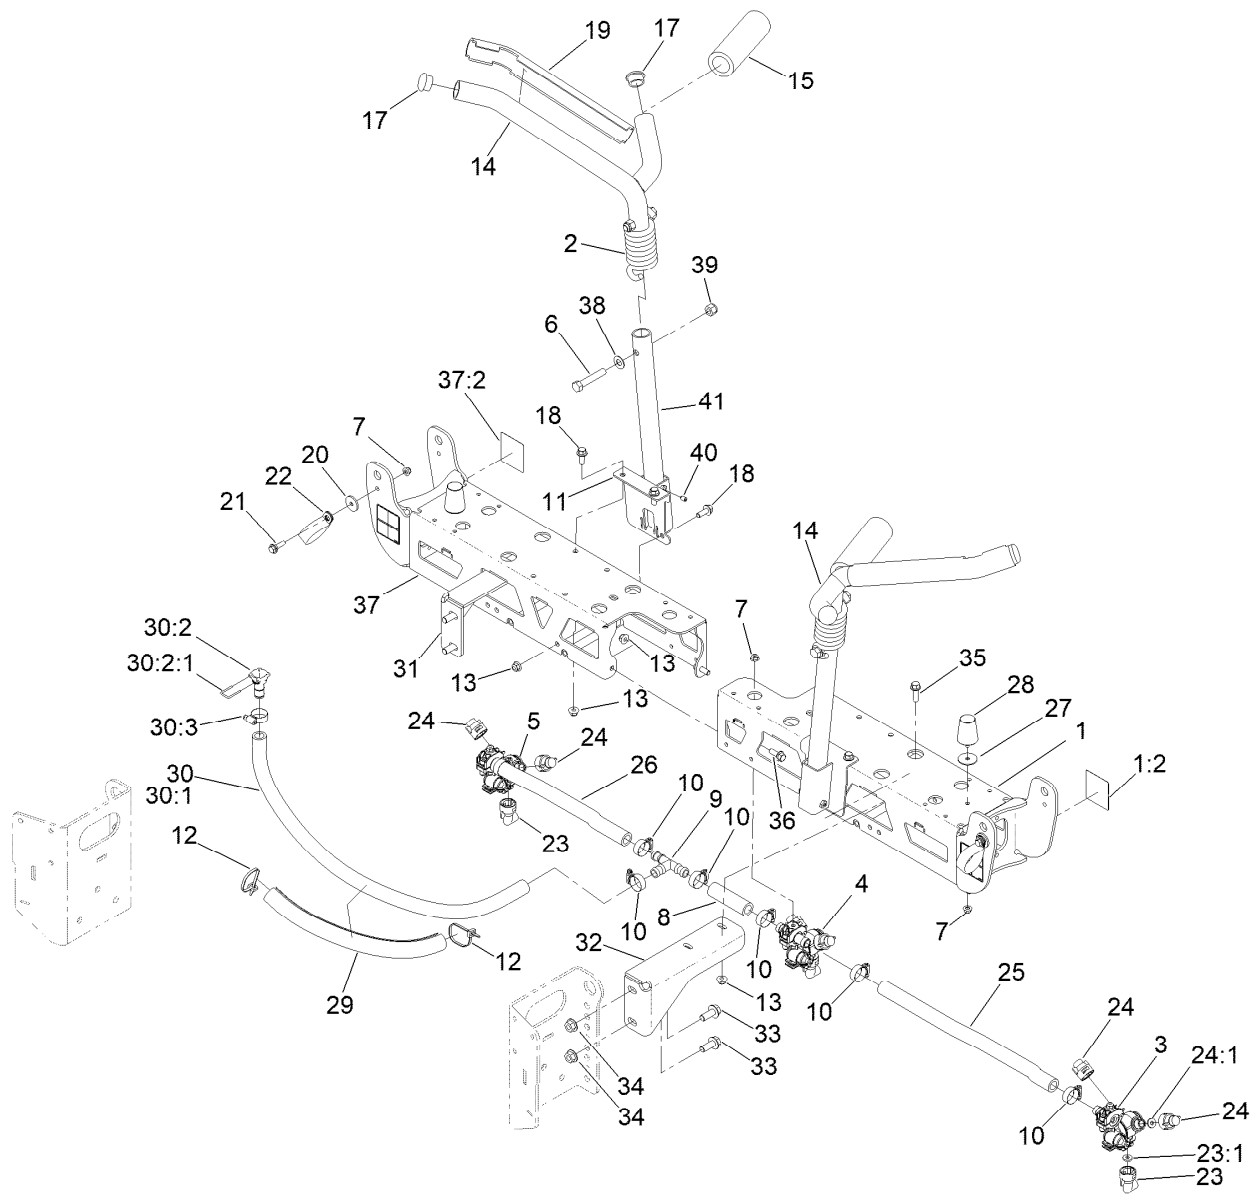

Center Boom Assembly (continued)

<i>Ref.</i>	<i>Part Number</i>	<i>Qty.</i>	<i>Description</i>	<i>Ref.</i>	<i>Part Number</i>	<i>Qty.</i>	<i>Description</i>
36	3234-42	2	Screw-HHF	38	110-6894	4	Washer-Pivot
37	136-0382	1	Boom-RH	39	3296-19	4	Nut-Hex
37:2	120-0617	2	Decal-Warning, Pinch, Crush	40	3246-4	4	Screw-Set
				41	144-6201-03	2	Tube-Lower Cradle