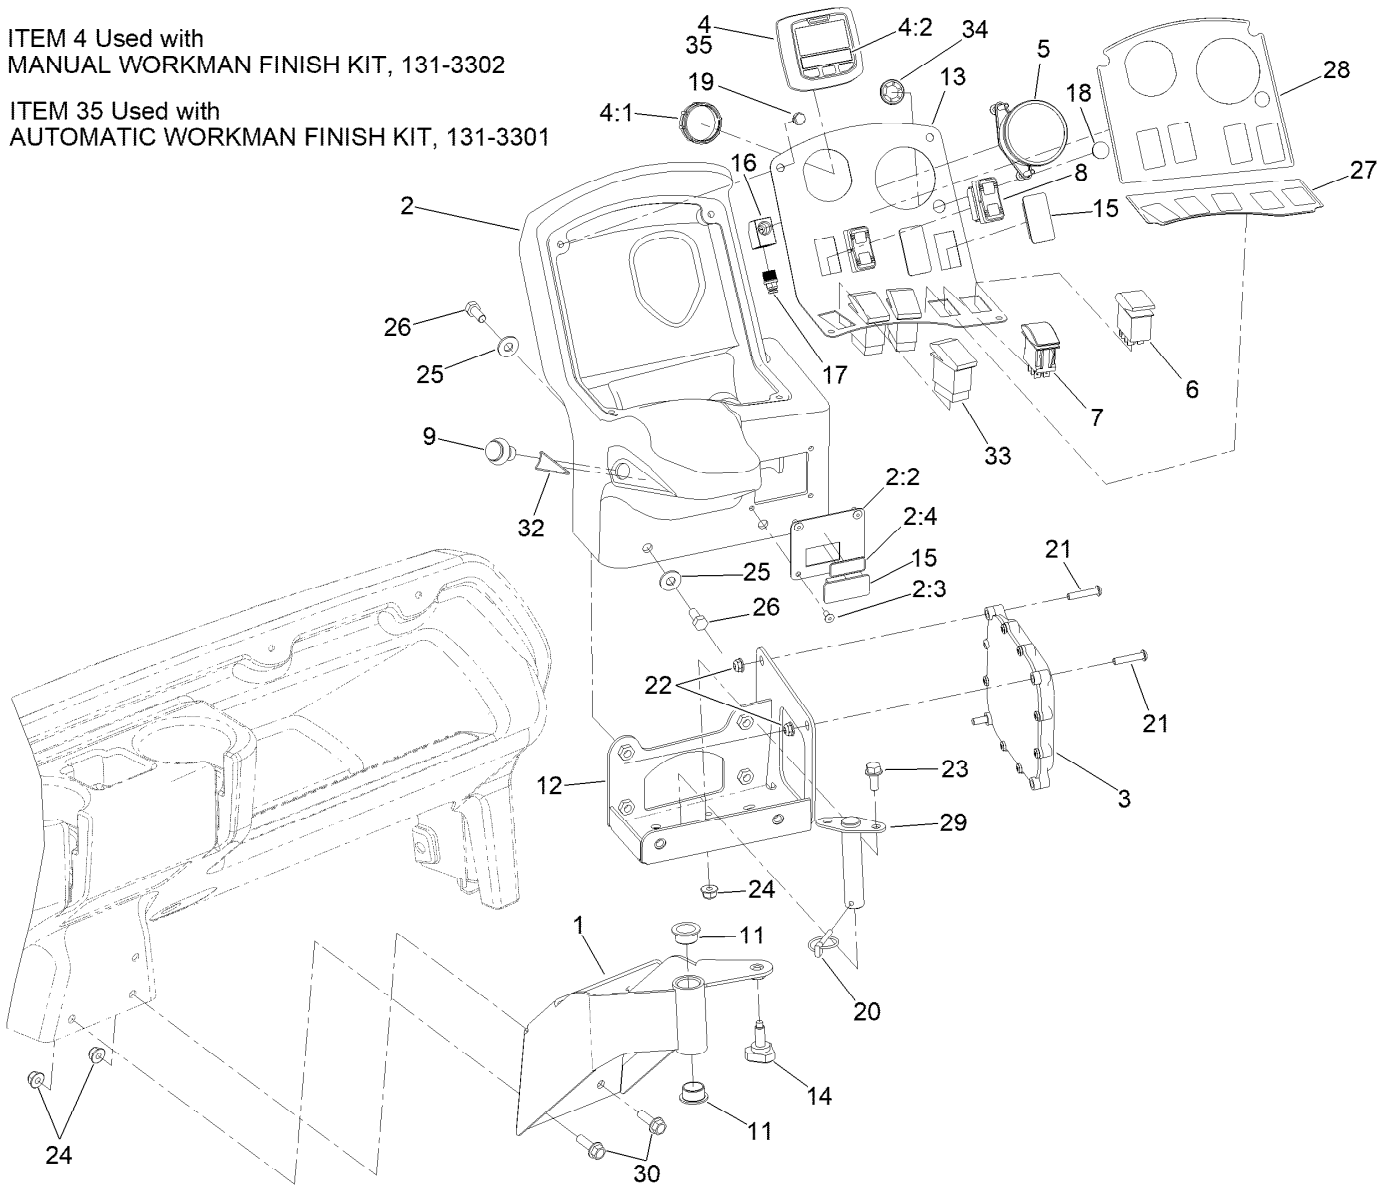

ITEM 4 Used with
MANUAL WORKMAN FINISH KIT, 131-3302

ITEM 35 Used with
AUTOMATIC WORKMAN FINISH KIT, 131-3301

Control Console Assembly

Ref.	Part Number	Qty.	Description
1	131-5795-03	1	Bracket-Console
2	131-9618	1	Control-Console
2:2	131-9607-03	1	Plate-Switch
2:3	3290-409	4	Rivet
2:4	131-5808	1	Decal-Switch
3	122-3374	1	Controller
4	120-6310	1	LCD Display ASM Kantrak 1700
4:1	120-4630	1	Nut-Display
4:2	120-6311	1	Decal-Display
5	120-8546	1	Gauge-Pressure
6	100-8490	1	Switch-Rocker, On-None-On
7	100-1535	1	Switch-Rocker, (On)-Off-(On)
8	125-0899	2	Switch-Rocker
9	125-7996	1	Switch-Pb, Momentary
11	109-8054	2	Bushing-Flange
12	125-4021-0P	1	Bracket - Pivot, Console [prime
13	125-4020-03	1	Panel-Control

Ref.	Part Number	Qty.	Description
14	95-9648	1	Knob
15	99-7420	3	Plug-Hole
16	131-9605	1	Fitting-Elbow-90
17	100-8674	1	Coupler-Tube
18	119-5329	1	Plug-Hole
19	93-6083	4	Screw-HWH
20	3290-495	1	Pin-Klik
21	120-0834	3	Screw-HSBH
22	104-7201	3	Nut-HF, NI
23	3234-5	2	Screw-HHF
24	104-8300	5	Nut-HF, NI
25	3256-71	6	Washer-Flat
26	322-43	6	Screw-HH
27	130-8294	1	Decal-Console
28	125-4052	1	Decal-Console, Upper
29	125-4054	1	Pin
30	3234-17	3	Screw-HHF
32	125-8139	1	Decal-Master Boom Switch
33	95-8999	3	Switch-Rocker, On-None-On