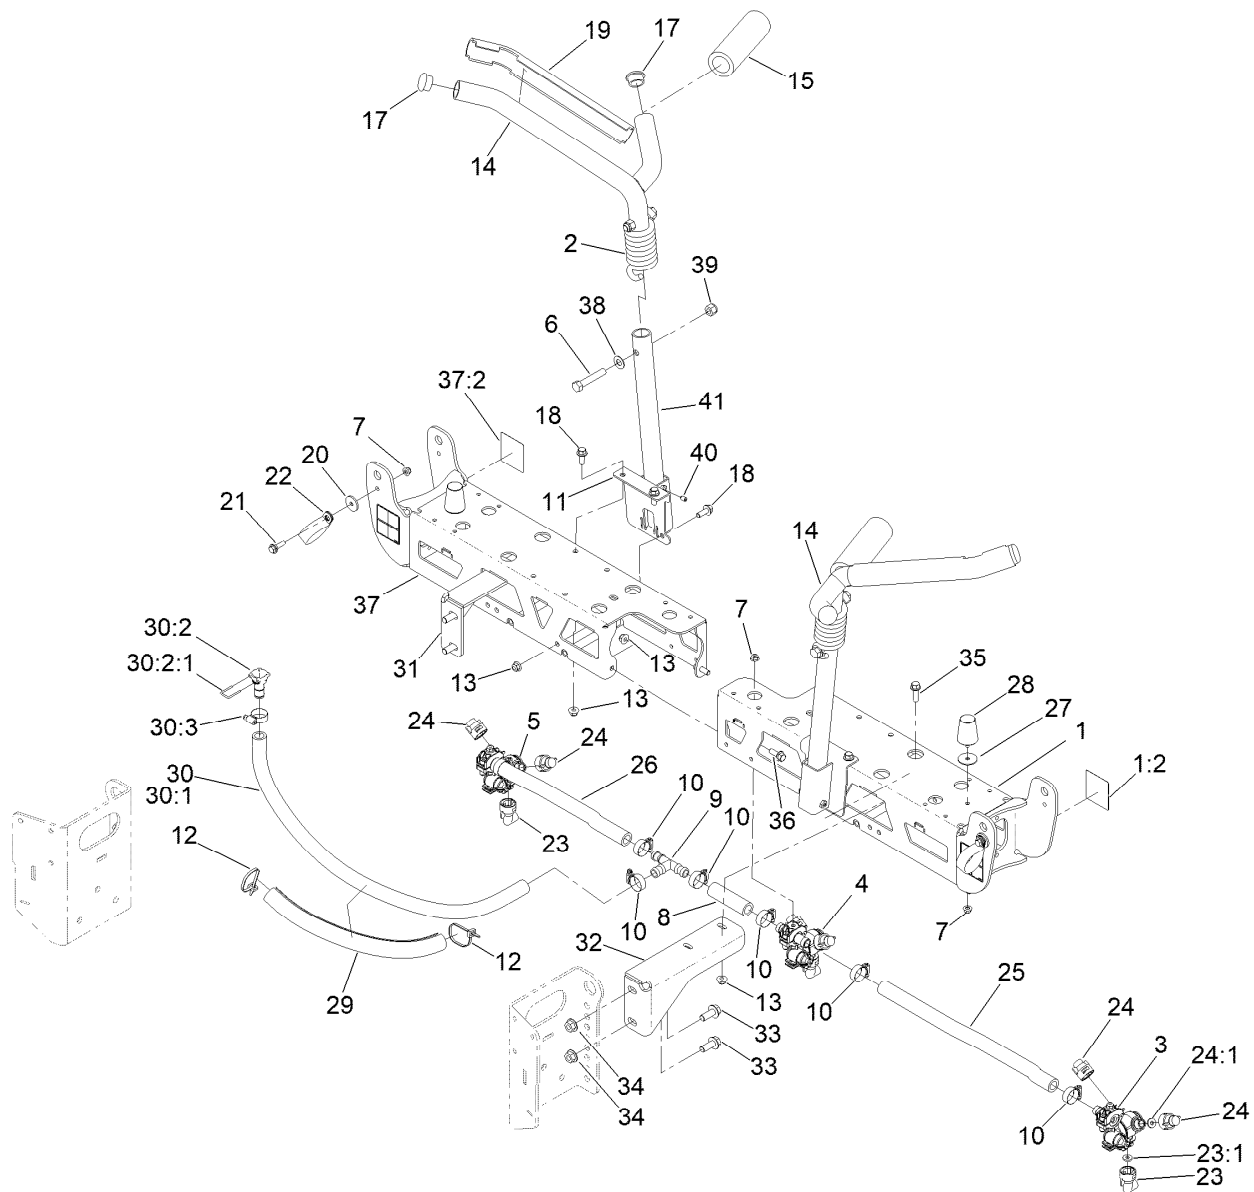

Center Boom Assembly

Ref.	Part Number	Qty.	Description	Ref.	Part Number	Qty.	Description
1	136-0381	1	Boom-LH	21	108-3744	2	Screw-Shoulder
1:2	120-0617	2	Decal-Warning, Pinch, Crush	22	114-9566	2	Clamp-R
2	144-6199	2	Spring-Extension	23	95-9186	3	Cap
3	108-3725	1	LH Single Body Turret ASM	23:1	40998	1	Seat-Gasket
4	108-3727	1	Double Turret Body ASM	24	95-9187	6	Cap-Blank
5	108-3726	1	RH Single Body Turret ASM	24:1	40998	1	Seat-Gasket
6	3213-8	4	Screw-HH	25	108-3735	1	Hose-Boom, Center (LH)
7	104-8300	7	Nut-HF, NI	26	108-3718	1	Hose-Boom, Center (RH)
8	108-3717	1	Hose-Boom	27	3256-68	2	Washer-Flat
9	108-3439	1	Tee	28	110-5070	2	Bumper
10	2412-129	7	Clamp-Hose	29	127-3923	1	Conduit-Convolutd
11	144-6198-03	2	Cradle-ASM, Lower [black]	30	132-4335	1	Hose-Center Boom
12	3290-378	2	Tie-Cable	30:1	127-9770	1	Hose-Shutoff
13	104-8301	12	Nut-HF, NI	30:2	127-9807	1	Straight Fitting Kit
14	140-6355	2	Cradle ASM-Upper	30:2:1	133-0398	1	Pin-Fork
15	108-3457	2	Spacer	30:3	2412-129	1	Clamp-Hose
17	108-3489	4	Cap-Tube	31	127-8955-03	1	Mount-Boom
18	110-5052	6	Screw-HHF	32	127-8956-03	1	Mount-Boom
19	108-3495	2	Cover-Slide	33	110-5057	4	Capscrew-HHF
20	108-3743	2	Washer	34	108-3745	4	Nut-HHF, Whiz
				35	110-5050	4	Screw-HHF