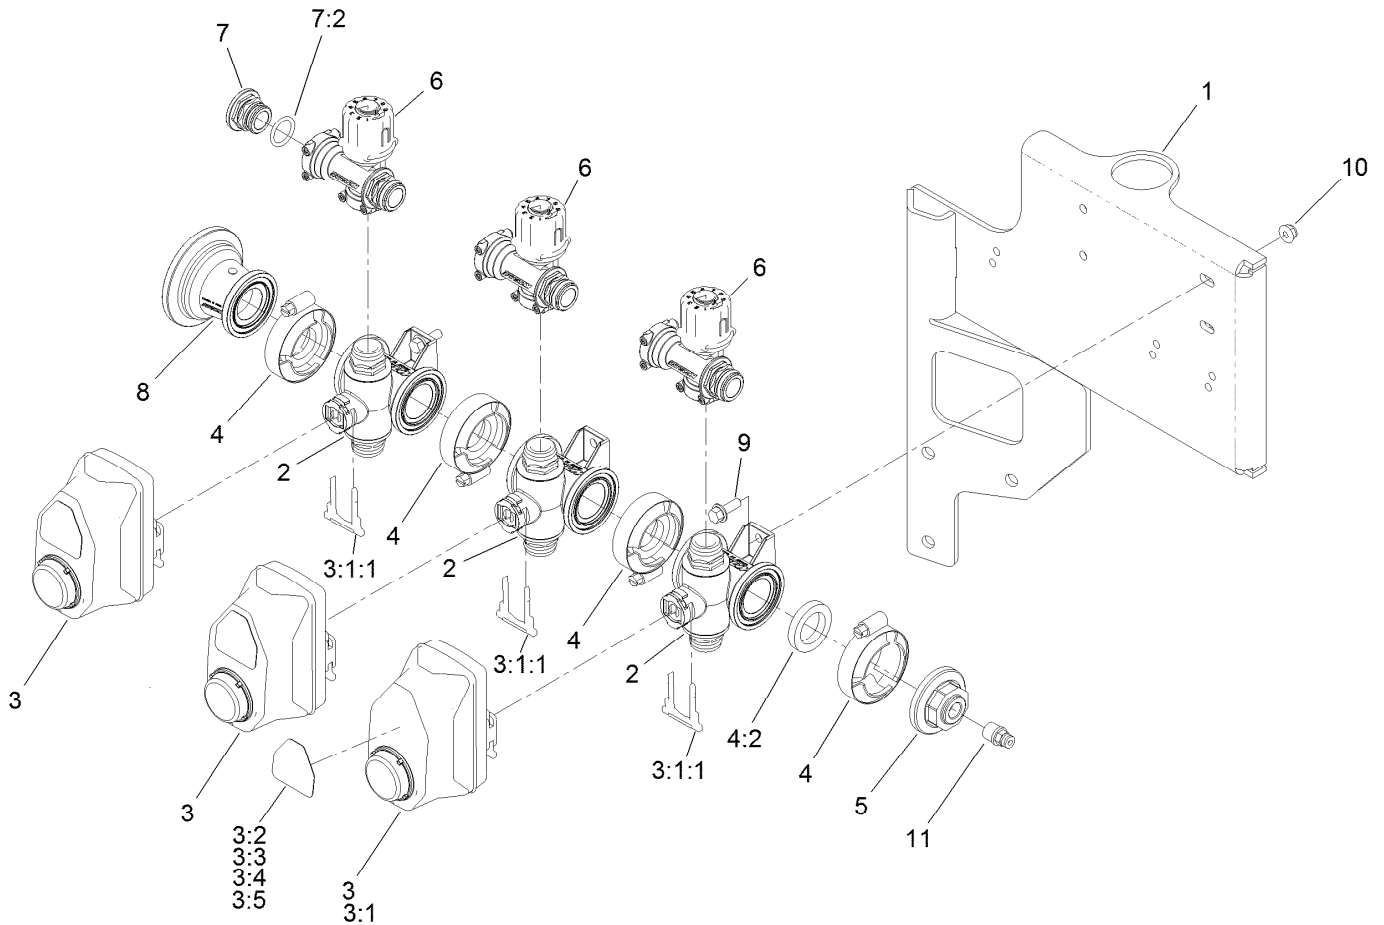

Section Manifold Valve Assembly

Ref.	Part Number	Qty.	Description	Ref.	Part Number	Qty.	Description
1	131-0258	1	Mount-Valves, Boom	4:2	127-1145	1	Gasket-Flange
2	127-9803	3	On/Off Manifold Valve Kit	5	127-1185	1	Fitting-Cap, Port
3	140-7377	3	Kit-Actuator Pi, On/Off	6	127-9805	3	Bypass Valve ASM
3:1		1	Actuator - On/Off ●	7	127-9810	1	Male Cap Fitting Kit
3:1:1	130-7301	1	Hairpin-Actuator	7:2	127-1187	1	O-Ring, Endcap
3:2	127-6979	1	Decal-Valve, Agitation	8	127-1144	1	Fitting-Adapter
3:3	127-6981	1	Decal-Valve, On/Off	9	3234-4	4	Screw-HHF
3:4	127-6982	1	Decal-Valve, Master Boom	10	104-7201	4	Nut-HF, NI
3:5	127-6976	1	Decal-Valve, Bypass Adjust	11	131-3709	1	Coupler
4	127-9829	4	Clamp/Gasket Kit				

● Not serviced separately