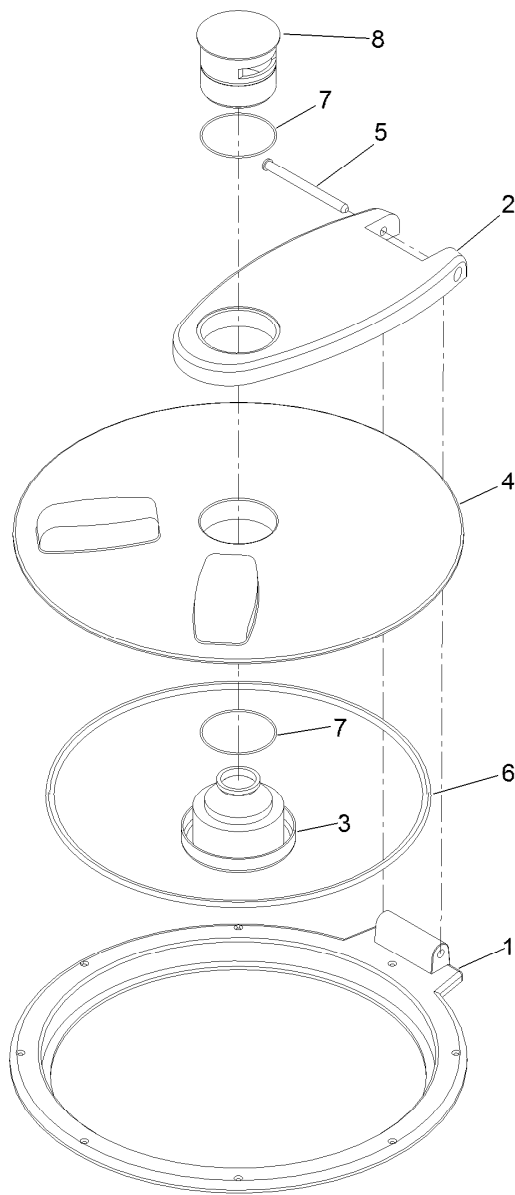

Spray Tank Lid Assembly No. 138-6283

<i>Ref.</i>	<i>Part Number</i>	<i>Qty.</i>	<i>Description</i>
1	119-9381	1	Ring-Lid
2	119-9382	1	Arm-Lid
3	119-9383	1	Vent-Lid
4	119-9384	1	Cover-Lid
5	119-9385	1	Pin-Pivot
6	138-6281	1	Seal - Tank Lid
7	119-9386	2	O-Ring
8	119-9387	1	Cap-Lid