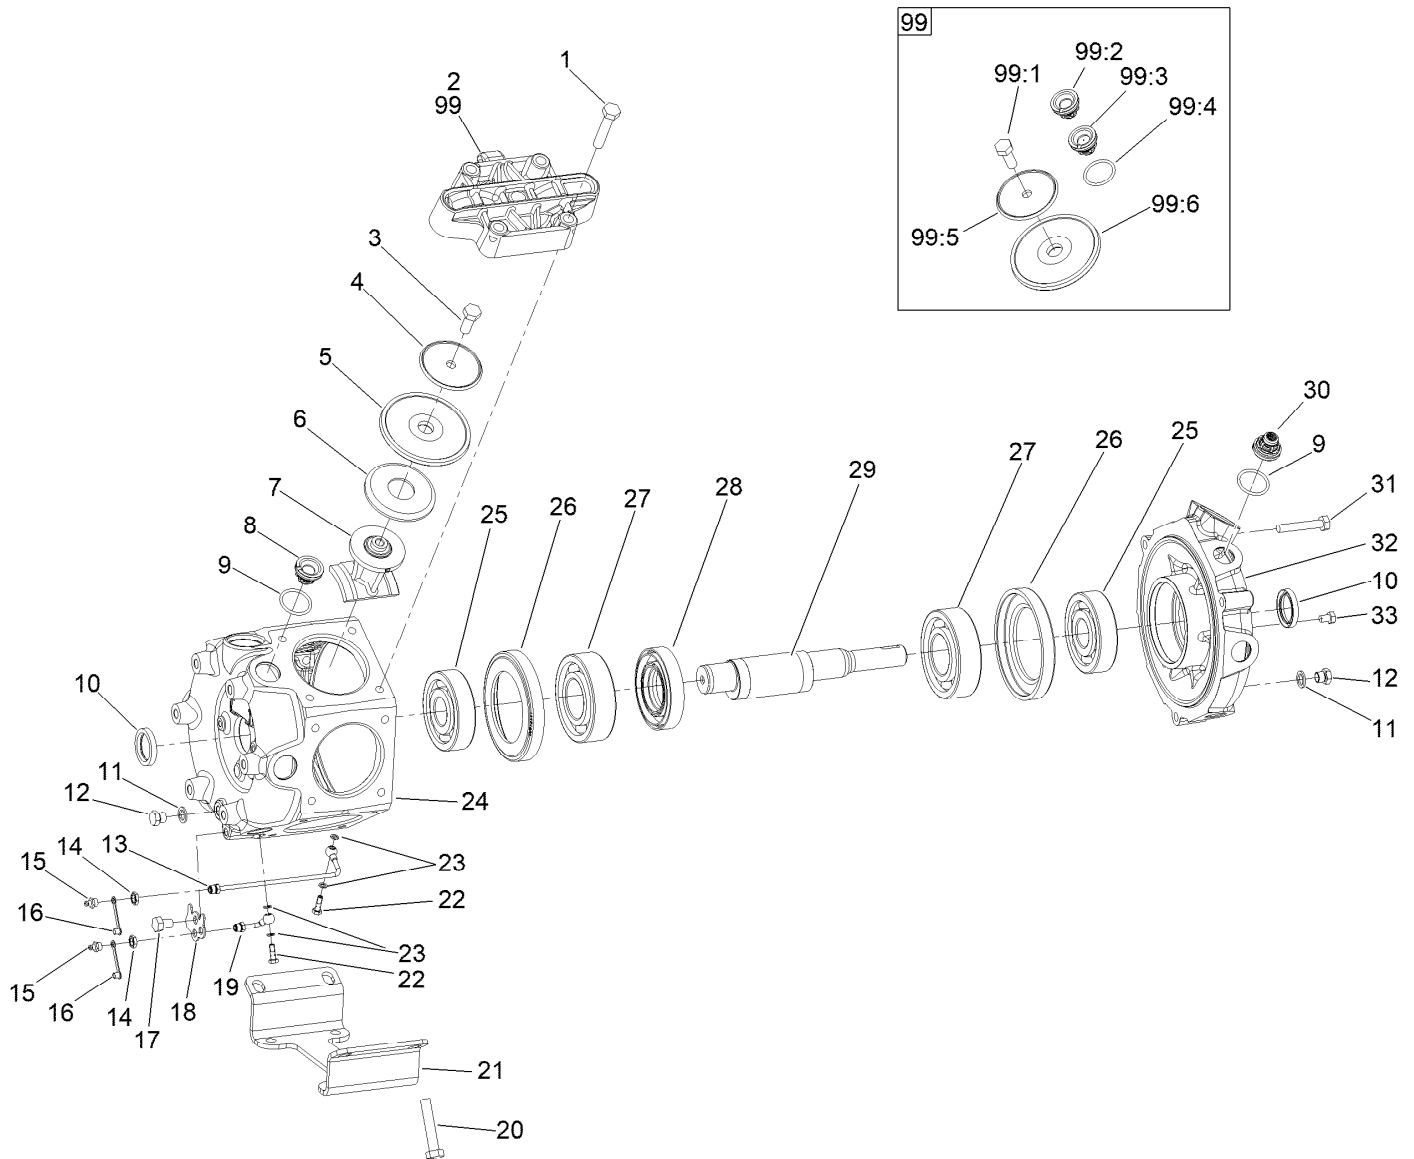

Pump Assembly No. 145-3382 (continued)

Ref.	Part Number	Qty.	Description
99:2	99-0861	10	Valve-Pump
99:3	120-0793	2	Valve W/Hole
99:4	100-6651	12	O-Ring

Ref.	Part Number	Qty.	Description
99:5	120-0778	6	Disc-Diaphragm
99:6	120-0779	6	Diaphragm

● Not serviced separately