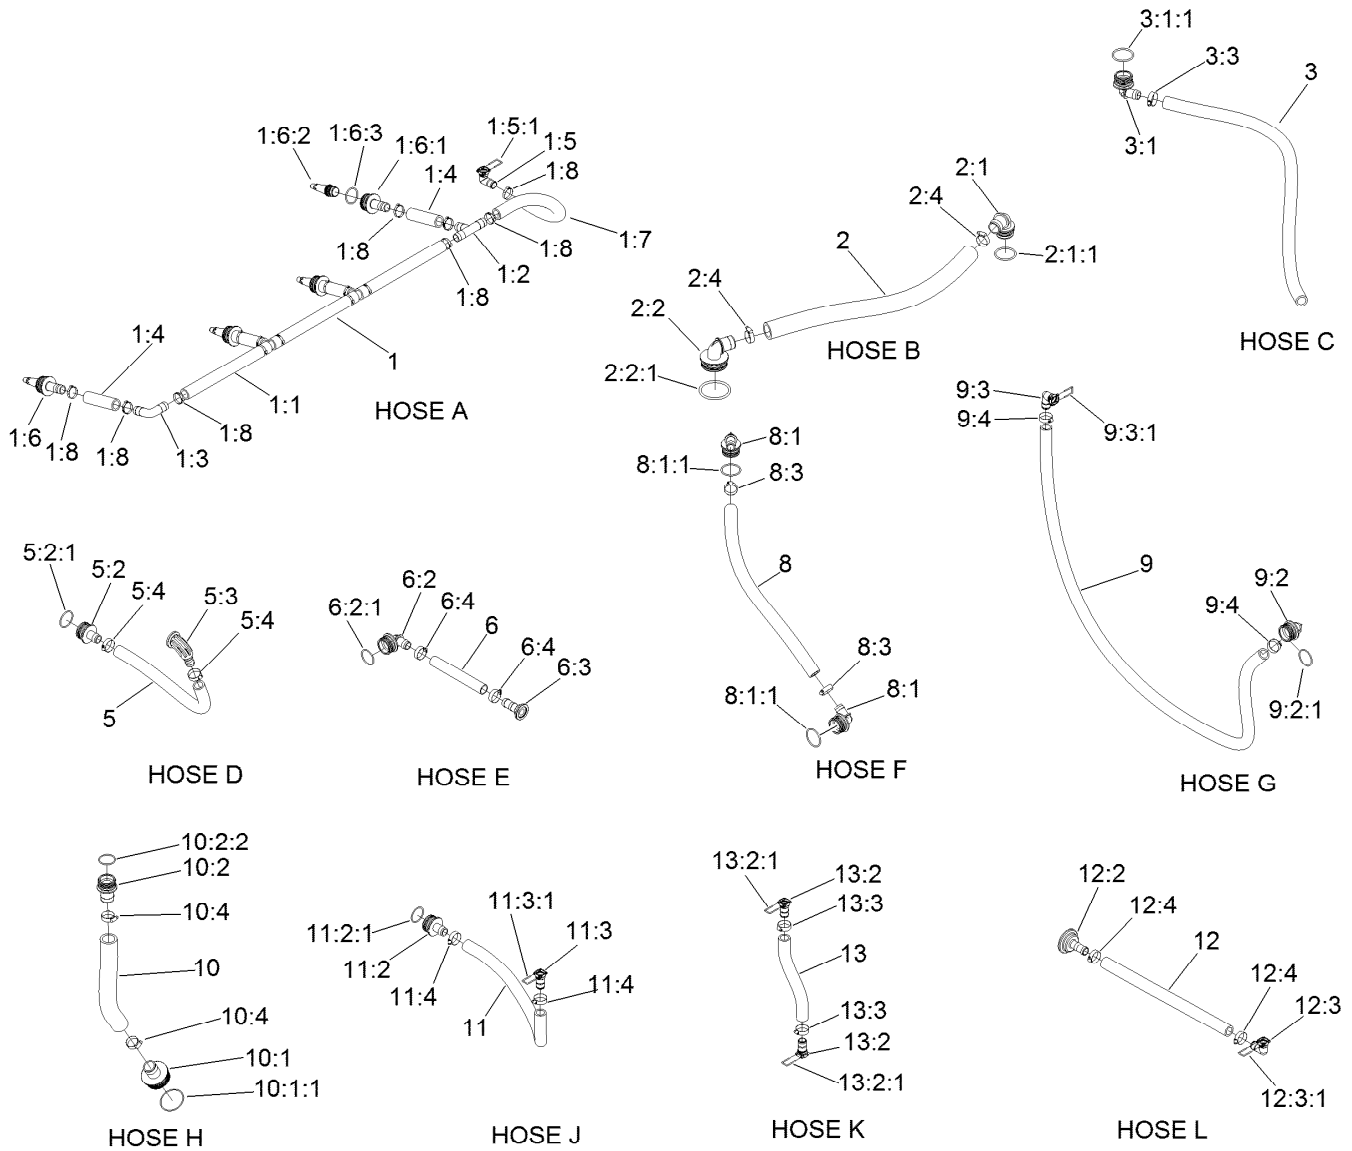

Reference **Spray Tank Assembly** page and **Spray Tank Valve Assembly** page for hose locations and orientation

Hose Assembly (continued)

<i>Ref.</i>	<i>Part Number</i>	<i>Qty.</i>	<i>Description</i>	<i>Ref.</i>	<i>Part Number</i>	<i>Qty.</i>	<i>Description</i>
9:4	2412-34	2	Clamp-Hose	11:3:1	133-0398	1	Pin-Fork
10	125-0643	1	Lower Suction Hose ASM	11:4	2412-34	2	Clamp-Hose
10:1	117-7965	1	Hosebarb ASM	12	132-4332	1	Hose-Master
10:1:1	100-6989	1	O-Ring	12:2	107-8704	1	Hosebarb
10:2	117-7982	1	Hosebarb ASM	12:3	131-0213	1	90 DEG Barb Fitting Kit
10:2:2	100-8637	1	O-Ring	12:3:1	133-0398	1	Pin-Fork
10:4	41327	2	Clamp-Hose	12:4	2412-34	2	Clamp-Hose
11	132-4330	1	Hose-Regulating	13	132-4326	1	Hose-Agitation, Supply
11:2	106-4932	1	Hosebarb-Straight	13:2	127-9806	2	Fitting Kit
11:2:1	100-8637	1	O-Ring	13:2:1	133-0398	1	Pin-Fork
11:3	127-9806	1	Fitting Kit	13:3	2412-34	2	Clamp-Hose