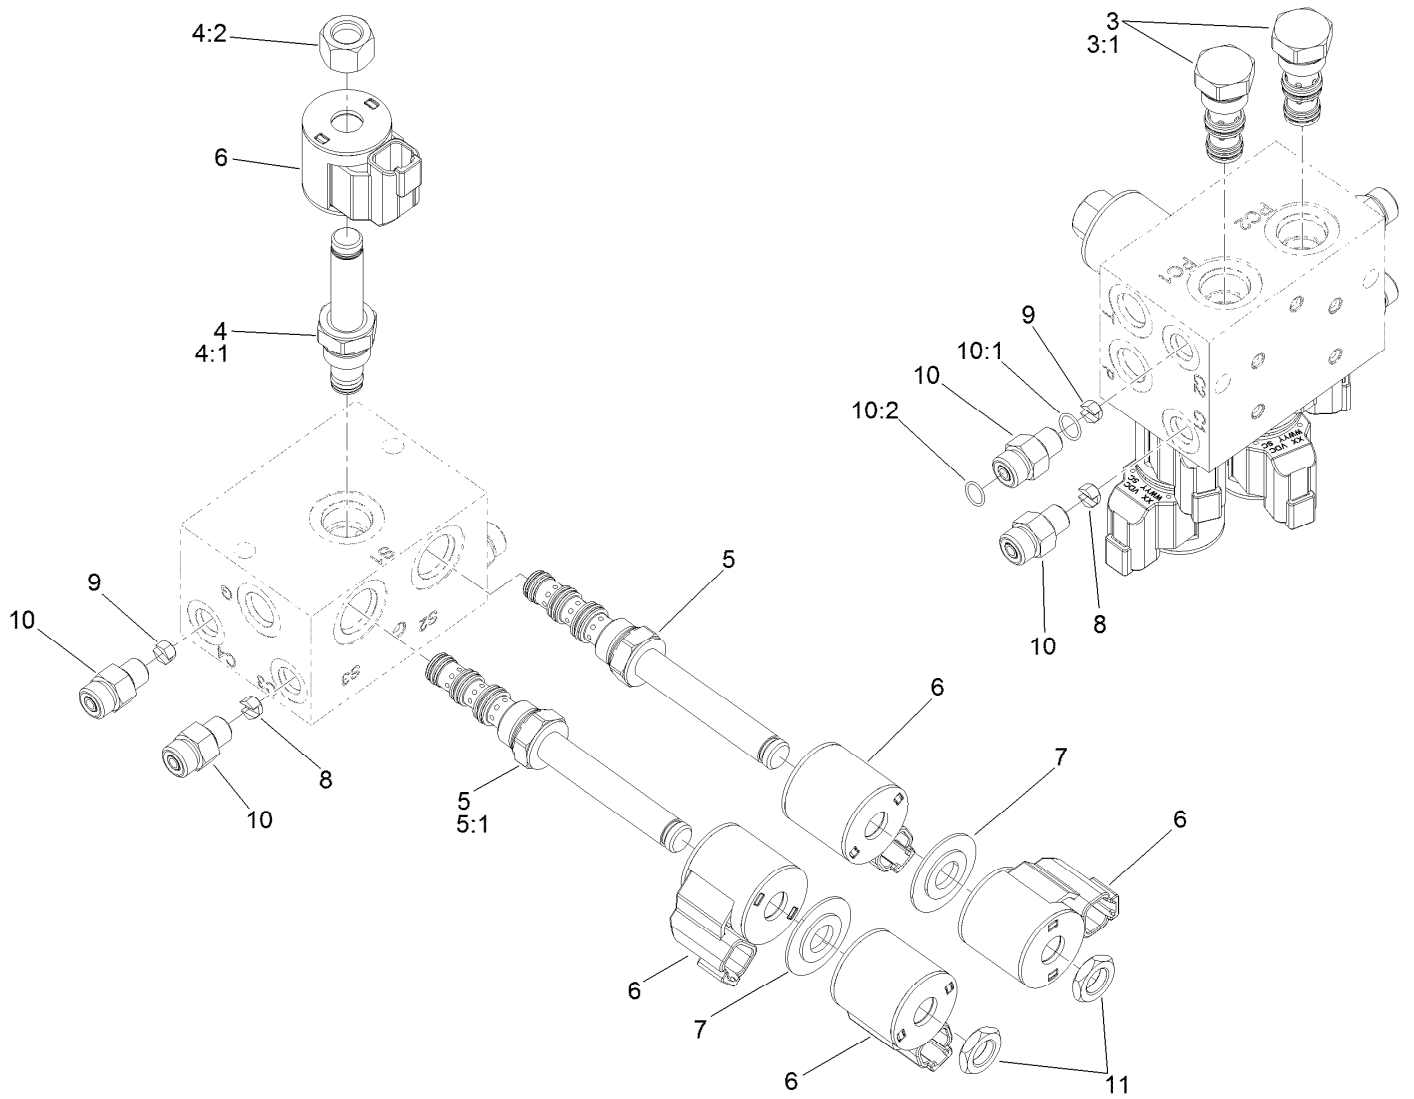

On-Off Boom Lift Valve Assembly No. 136-2400

Ref.	Part Number	Qty.	Description
3	136-2430	2	Valve-Check, Po
3:1	120-0886	1	Seal Kit
4	107-7517	1	Valve-Solenoid
4:1	105-9156	1	Seal Kit
4:2	107-7812	1	Nut-Solenoid
5	120-2587	2	Valve-Solenoid
5:1	112-6520	1	Seal Kit ●
6	119-8036	5	Coil
7	120-2586	2	Spacer-Coil
8	110-8903	2	Orifice-Control, Flow (0.055)
9	125-8849	2	Orifice-Flow Control
10	340-92	4	Fitting-Straight
10:1	237-78	1	O-Ring
10:2	237-21	1	O-Ring
11	110-2634	2	Nut-Coil

● Not illustrated