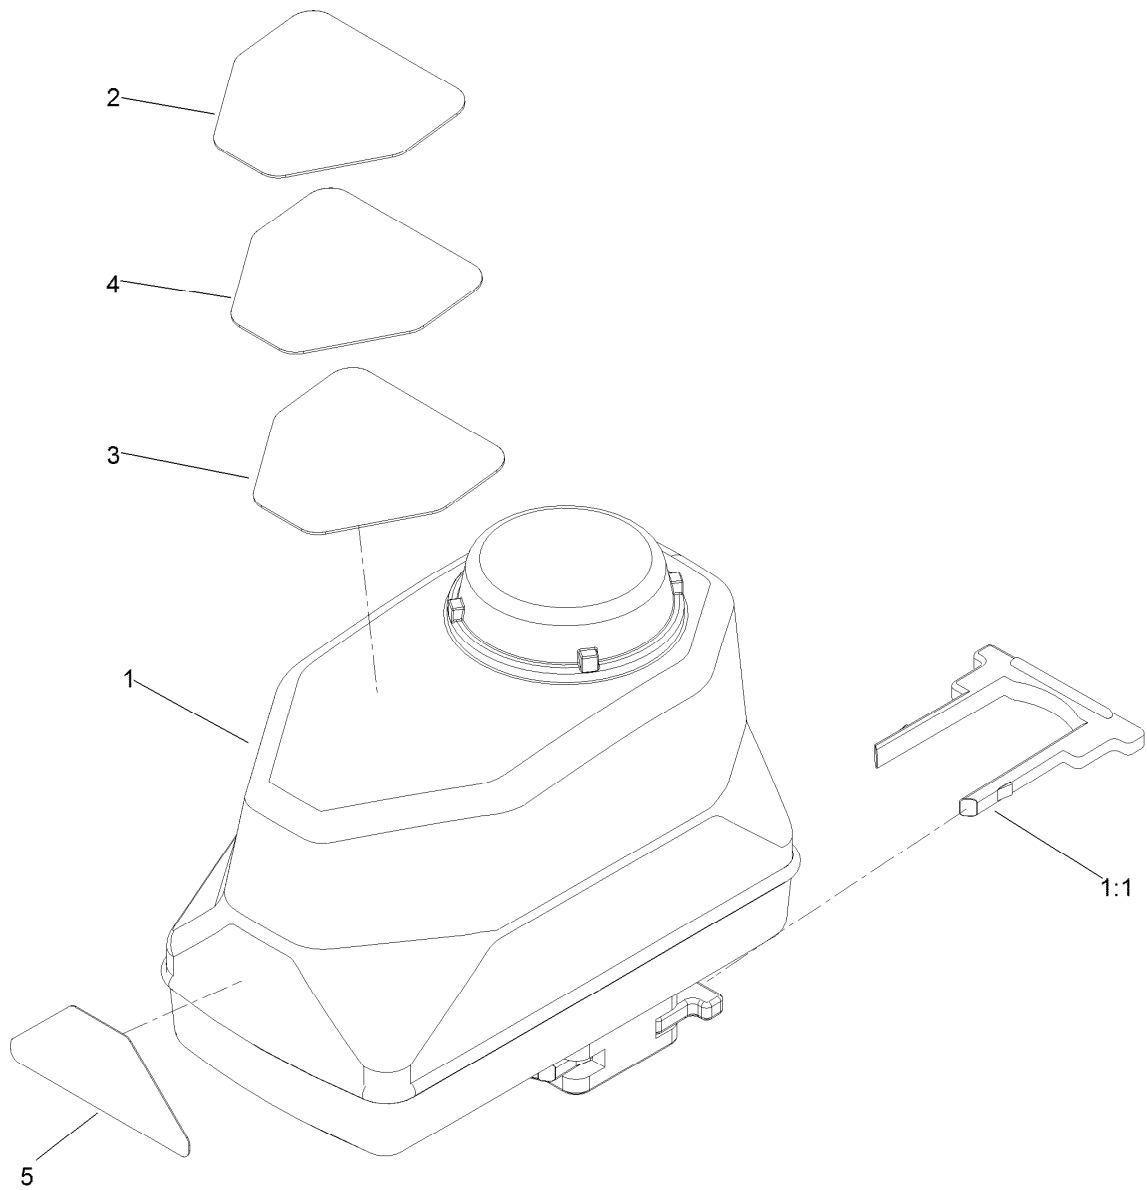

Actuator On/Off Assembly No. 140-7377

<i>Ref.</i>	<i>Part Number</i>	<i>Qty.</i>	<i>Description</i>
1	140-7315	1	Actuator - On/Off
1:1	130-7301	1	Hairpin-Actuator
2	127-6979	1	Decal-Valve, Agitation
3	127-6981	1	Decal-Valve, On/Off
4	127-6982	1	Decal-Valve, Master Boom
5	127-6976	1	Decal-Valve, Bypass Adjust