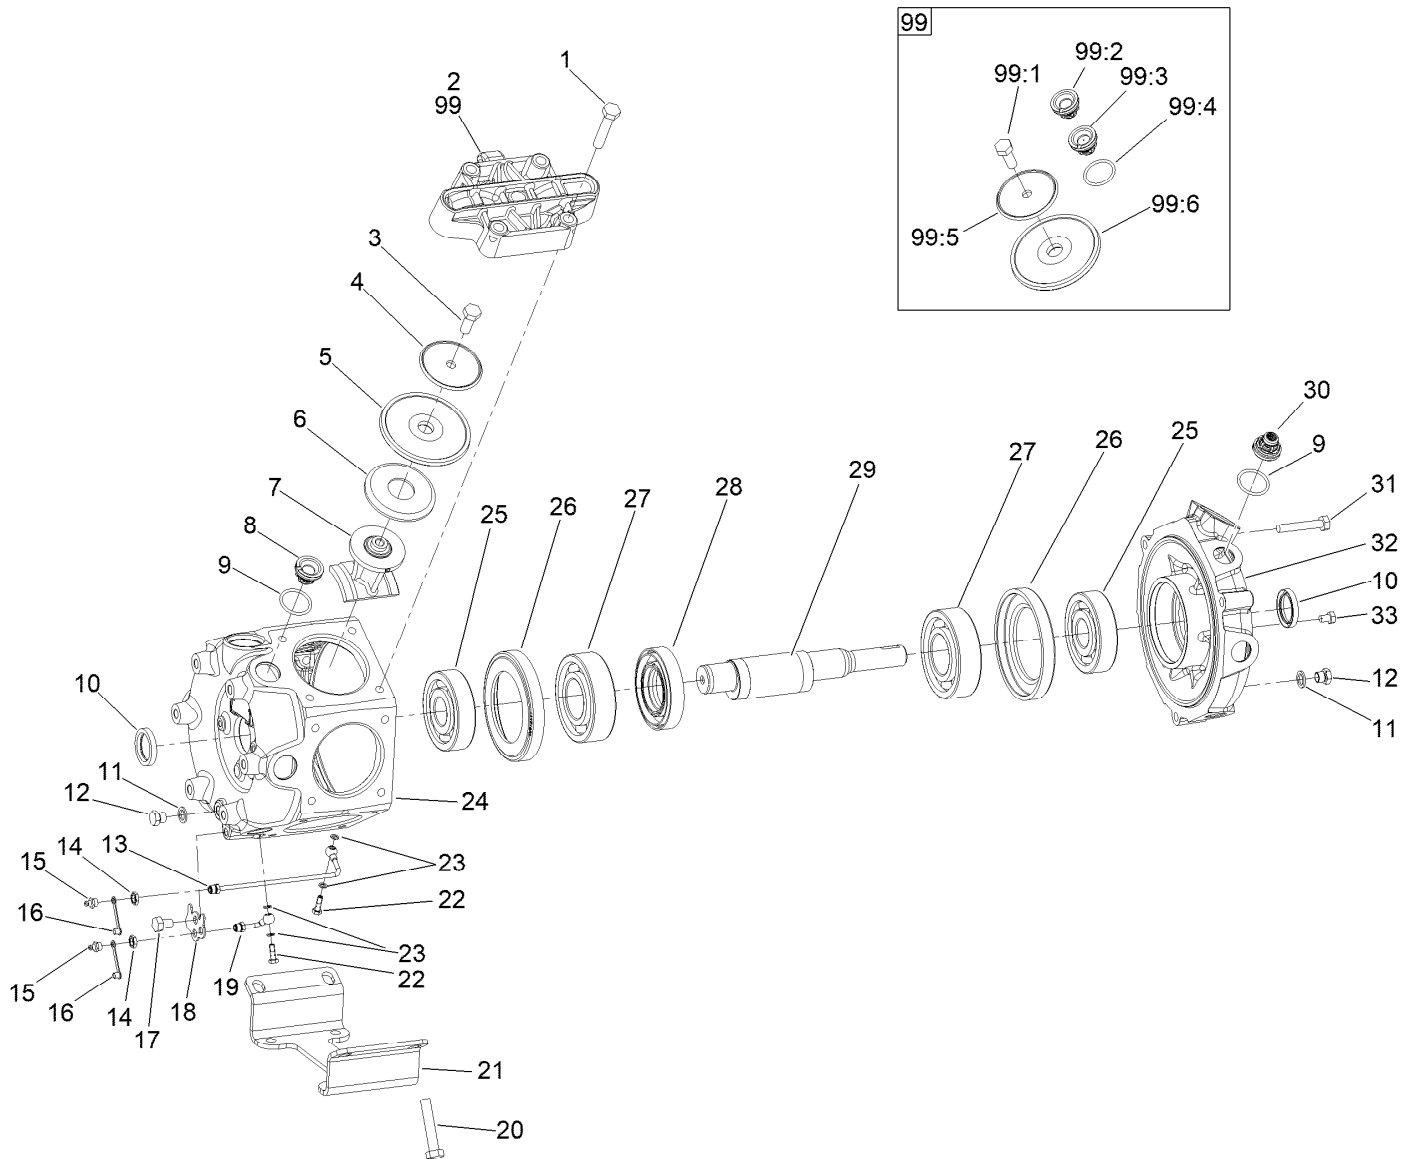

Pump Assembly No. 145-3382

Ref.	Part Number	Qty.	Description	Ref.	Part Number	Qty.	Description
1	120-0773	20	Bolt-Hex	19	133-2876	1	Tube-Banjo, Short
2		6	Cover-Pump ●	20	120-0774	4	Bolt-Hex
3	120-0777	6	Bolt-Hex	21	120-0787	1	Foot-Pump
4	120-0778	6	Disc-Diaphragm	22	133-2830	2	Bolt-Banjo
5	120-0779	6	Diaphragm	23	136-2251	4	Gasket
6	120-0780	6	Disc-Backing, Diaphragm	24	133-2821	1	Housing-Pump, Main
7	120-0781	6	Rod-Connecting	25	120-0788	2	Bearing-Ball
8	99-0861	10	Valve-Pump	26	133-2820	2	Spacer-Metal
9	100-6651	12	O-Ring	27	120-0791	2	Bearing-Ball
10	120-0783	2	Seal-Oil	28	133-2827	1	Distance Ring
11	120-0786	2	Seal	29	133-2825	1	Shaft-Crank
12	120-0785	2	Plug	30	120-0793	2	Valve W/Hole
13	133-2877	1	Tube-Banjo, Long	31	120-0794	3	Bolt-Hex
14	133-2878	2	Nut	32	133-2822	1	Housing-Pump, Front
15	133-2879	2	Nipple-Grease	33	120-0784	4	Bolt-Hex
16	133-2880	2	Cap-Grease Nipple, Yellow	99	120-0796	1	Pump Kit
17	136-2252	1	Bolt-Hex	99	145-3399	1	Pump Head Kit
18	133-2875	1	Plate-Nipple, Grease	99:1	120-0777	6	Bolt-Hex

● Not serviced separately