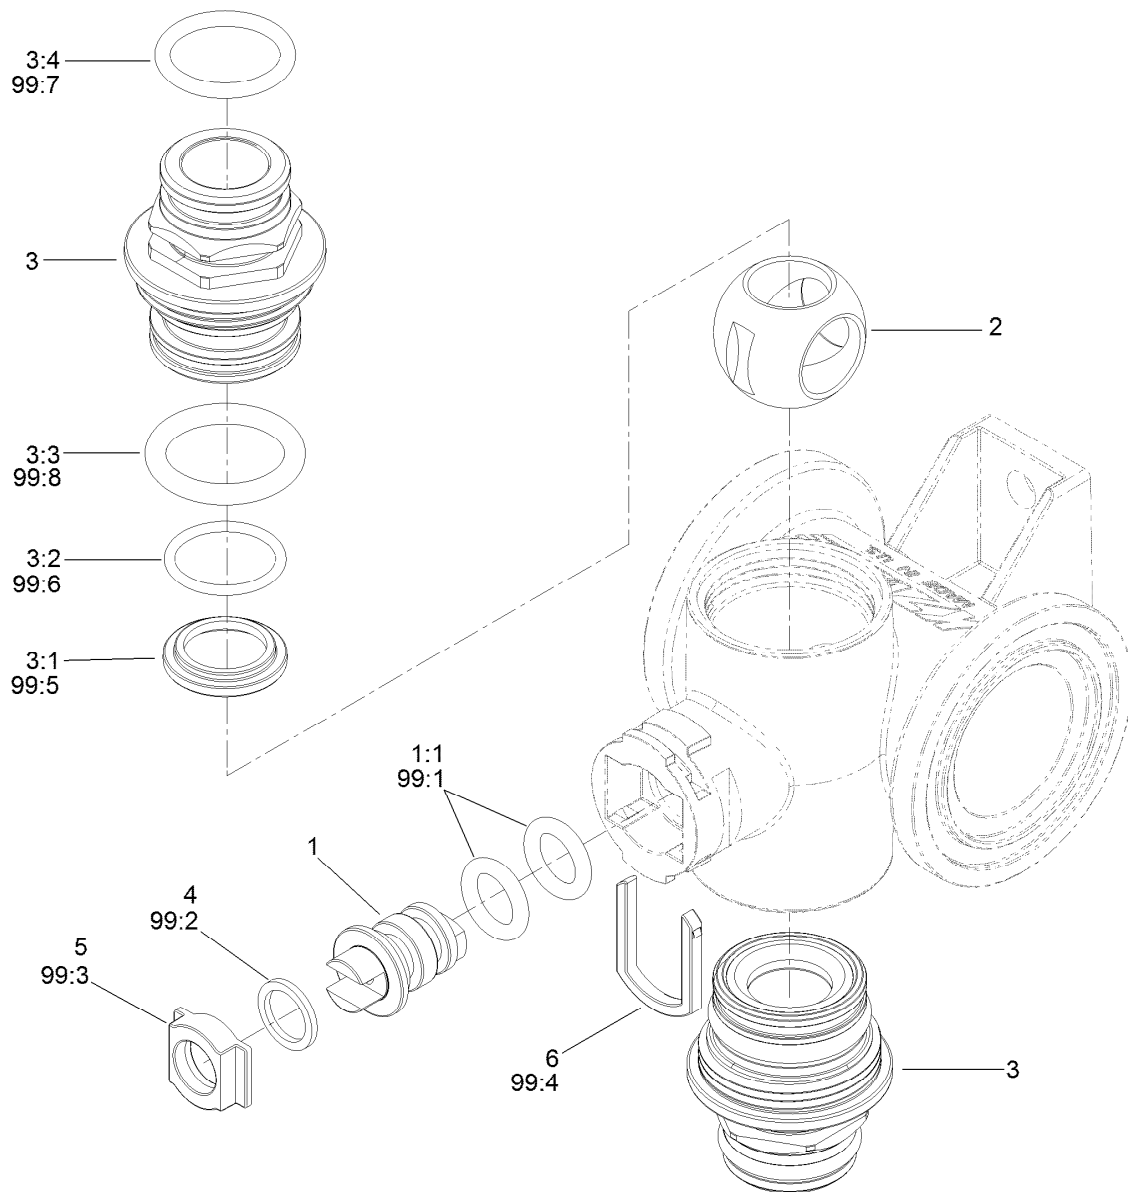

On/Off Manifold Valve Kit No. 127-9803

<i>Ref.</i>	<i>Part Number</i>	<i>Qty.</i>	<i>Description</i>	<i>Ref.</i>	<i>Part Number</i>	<i>Qty.</i>	<i>Description</i>
1	130-8248	1	Valve Stem Kit	6	127-1190	1	Fork-Stem, Valve
1:1	127-1197	2	O-Ring-Stem	99	130-7304	1	Valve Repair Kit ●
2	127-1194	1	Ball-Valve, 3Way	99:1	127-1197	2	O-Ring-Stem
3	130-7317	2	Endcap Kit	99:2	127-1196	2	Washer-Stem, Valve
3:1	127-1192	1	Seat-Ball	99:3	127-1195	1	Seat-Stem, Valve
3:2	127-1188	1	O-Ring, Seat (Ball)	99:4	127-1190	1	Fork-Stem, Valve
3:3	127-1189	1	O-Ring, Endcap	99:5	127-1192	2	Seat-Ball
3:4	127-1187	1	O-Ring, Endcap	99:6	127-1188	2	O-Ring, Seat (Ball)
4	127-1196	1	Washer-Stem, Valve	99:7	127-1187	2	O-Ring, Endcap
5	127-1195	1	Seat-Stem, Valve	99:8	127-1189	2	O-Ring, Endcap

● Not illustrated