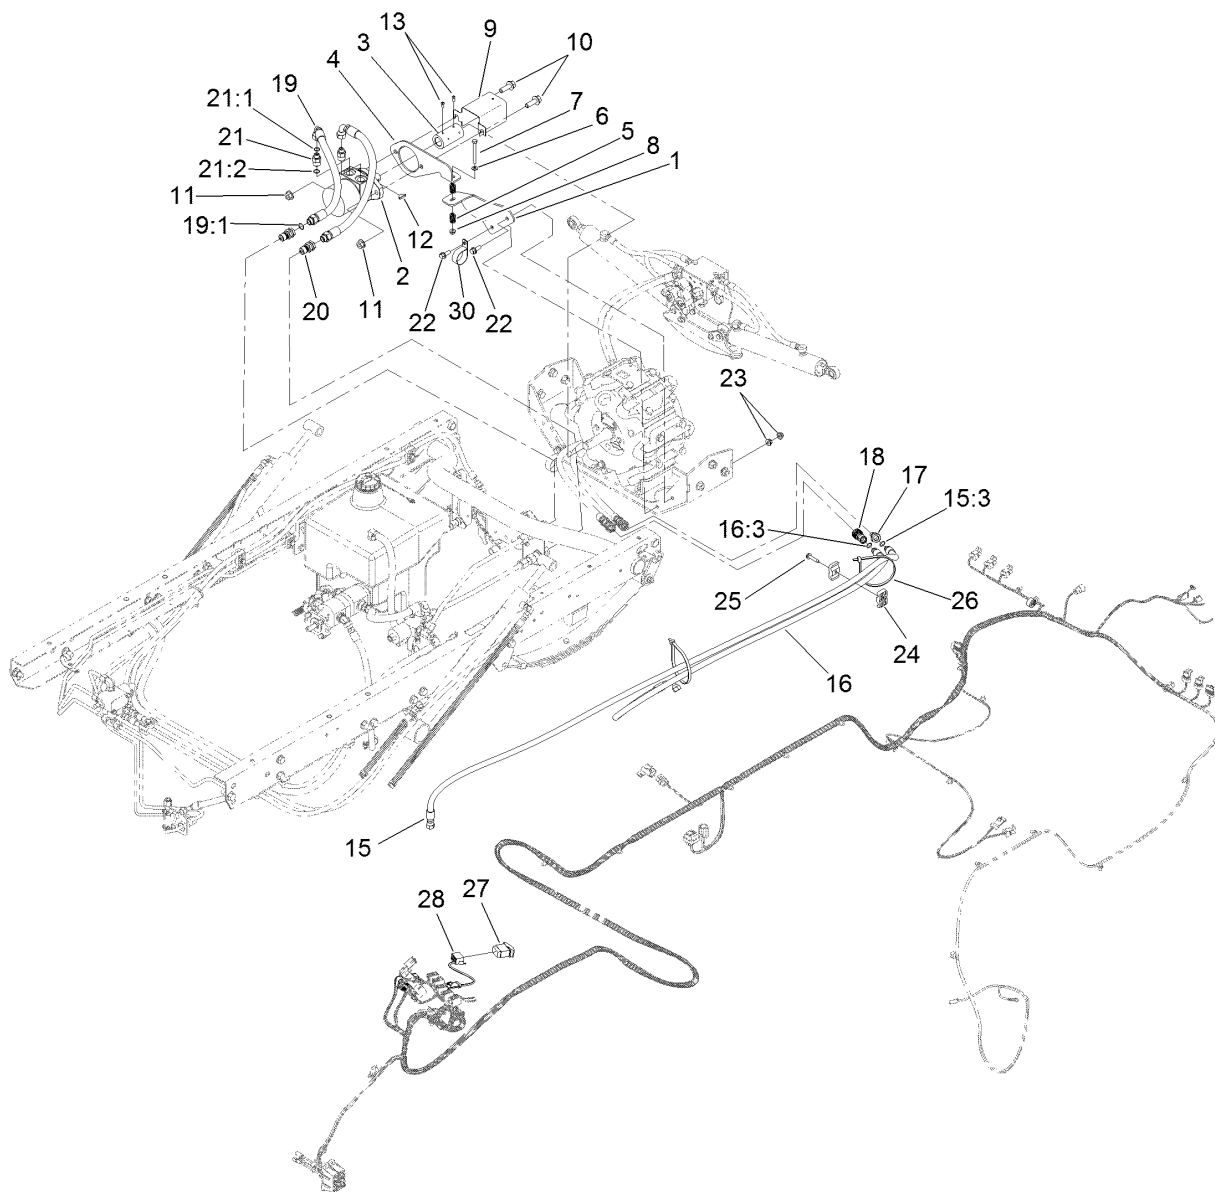

Turf Sprayer Finishing Kit No. 131-3301

<i>Ref.</i>	<i>Part Number</i>	<i>Qty.</i>	<i>Description</i>	<i>Ref.</i>	<i>Part Number</i>	<i>Qty.</i>	<i>Description</i>
1	127-9796-03	1	Mount-Arm, Torque	17	106-7969	1	Coupler-Quick, Male
2	131-5810	1	Motor-Hydraulic	18	106-7968	1	Coupler-Quick, Female
3	117-8045	1	Coupler	19	130-7184	2	HYD Hose ASM
4	127-9794-03	1	Bracket-Motor	19:1	237-79	1	O-Ring
5	110-5331	2	Spring-Compression	20	105-4170	2	Coupler-Male
6	3256-23	1	Washer-Plain	21	340-6	2	Fitting-Straight
7	322-14	1	Screw-HH	21:1	237-30	1	O-Ring
8	104-8300	1	Nut-HF, NI	21:2	237-80	1	O-Ring
9	120-0628-03	1	Guard-Shaft, Pump	22	3234-42	2	Screw-HHF
10	100-6116	2	Screw-HHF	23	104-8301	2	Nut-HF, NI
11	108-3745	2	Nut-HHF, Whiz	24	56-7976	2	Clamp-Tube
12	106-1990	1	Key-Woodruff	25	32144-57	1	Screw
13	3241-7	4	Screw-SQH	26	3334-945	2	Tie-Cable
15	112-0273	1	HYD Hose ASM	27	95-8999	1	Switch-Rocker, On-None-On
15:3	237-42	1	O-Ring	28	122-0372	1	Harness-Wire
16	130-7181	1	Upper Lift Hose Valve ASM	30	2412-147	1	Clamp-R
16:3	237-42	1	O-Ring