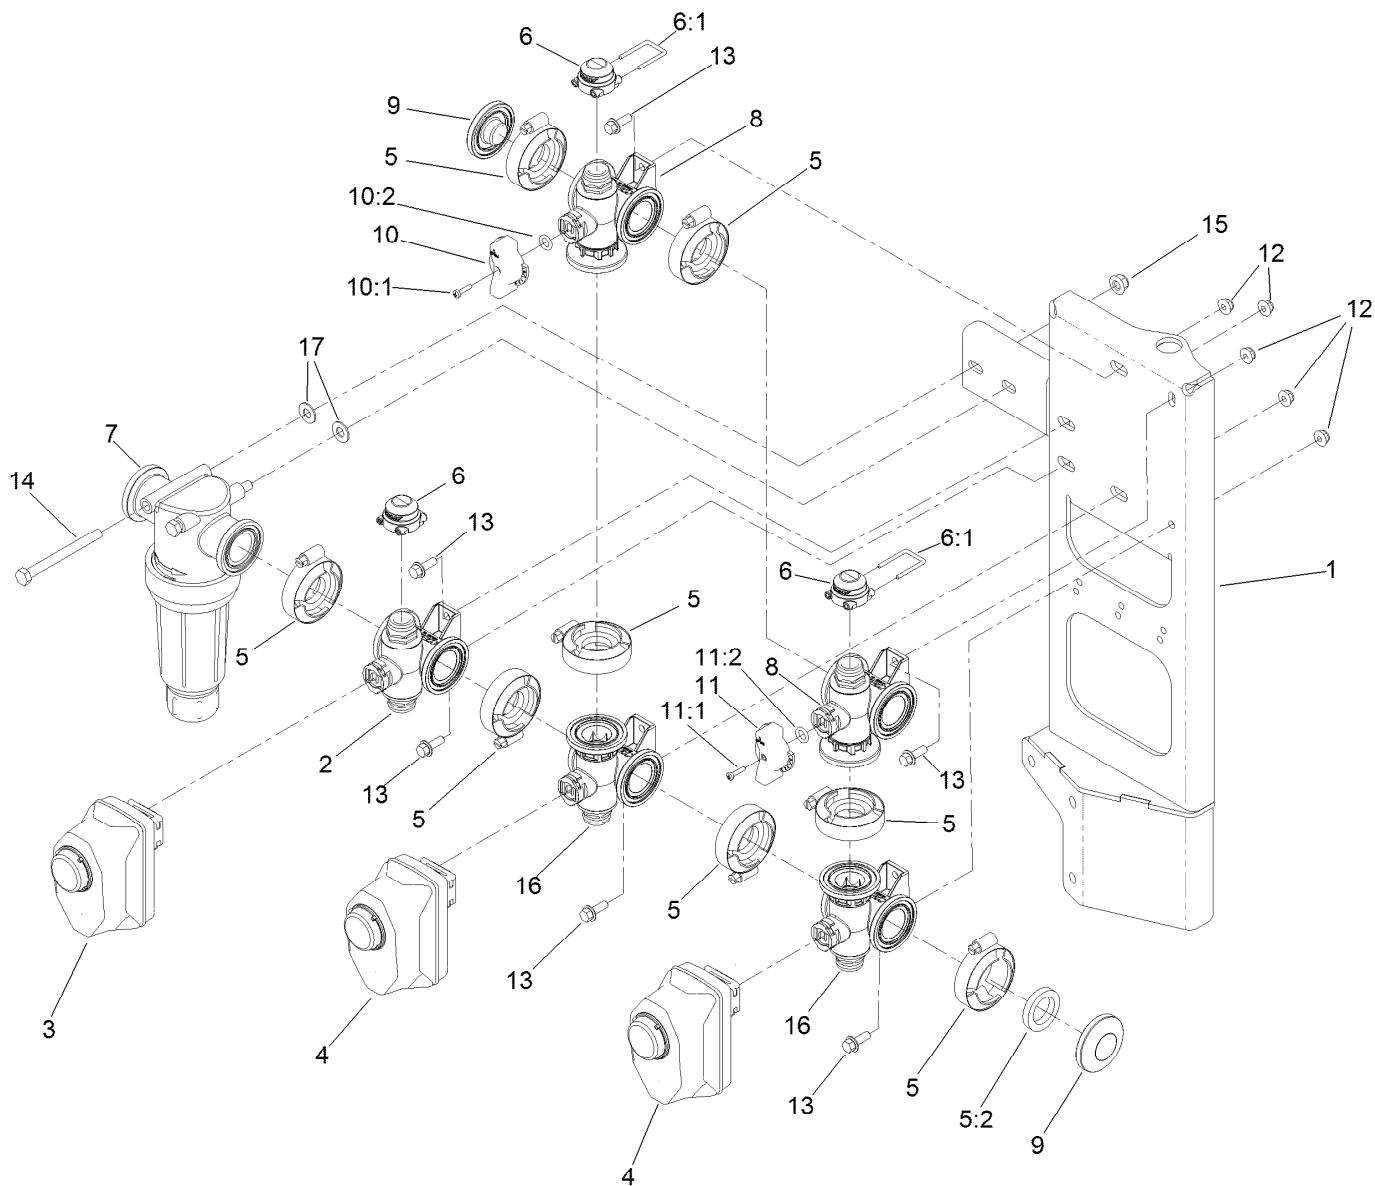

Manifold Assembly

<i>Ref.</i>	<i>Part Number</i>	<i>Qty.</i>	<i>Description</i>	<i>Ref.</i>	<i>Part Number</i>	<i>Qty.</i>	<i>Description</i>
1	137-4292	1	Mount-Valve	10:1	131-0263	1	Screw-Handle
2	127-9804	1	Regulating Valve Body ASM	10:2	127-1197	1	O-Ring-Stem
3	144-6163	1	Kit-Actuator Regulating Pi	11	131-0266	1	Master Regulating Handle Kit
4	140-7377	2	Kit-Actuator Pi, On/Off	11:1	131-0263	1	Screw-Handle
5	127-9829	8	Clamp/Gasket Kit	11:2	127-1197	1	O-Ring-Stem
5:2	127-1145	1	Gasket-Flange	12	104-7201	6	Nut-HF, NI
6	127-9811	3	Fitting-Cap, Female	13	3234-4	6	Screw-HHF
6:1	133-0398	1	Pin-Fork	14	322-22	2	Screw-HH
7	131-3791	1	Filter-Pressure	15	104-8300	2	Nut-HF, NI
8	131-0253	2	Manifold Valve Kit	16	131-7256	2	Manifold Valve Kit
9	127-9815	2	Fitting-Cap	17	107-0279	2	Washer
10	131-0265	1	Agitation Regulating Handle Kit