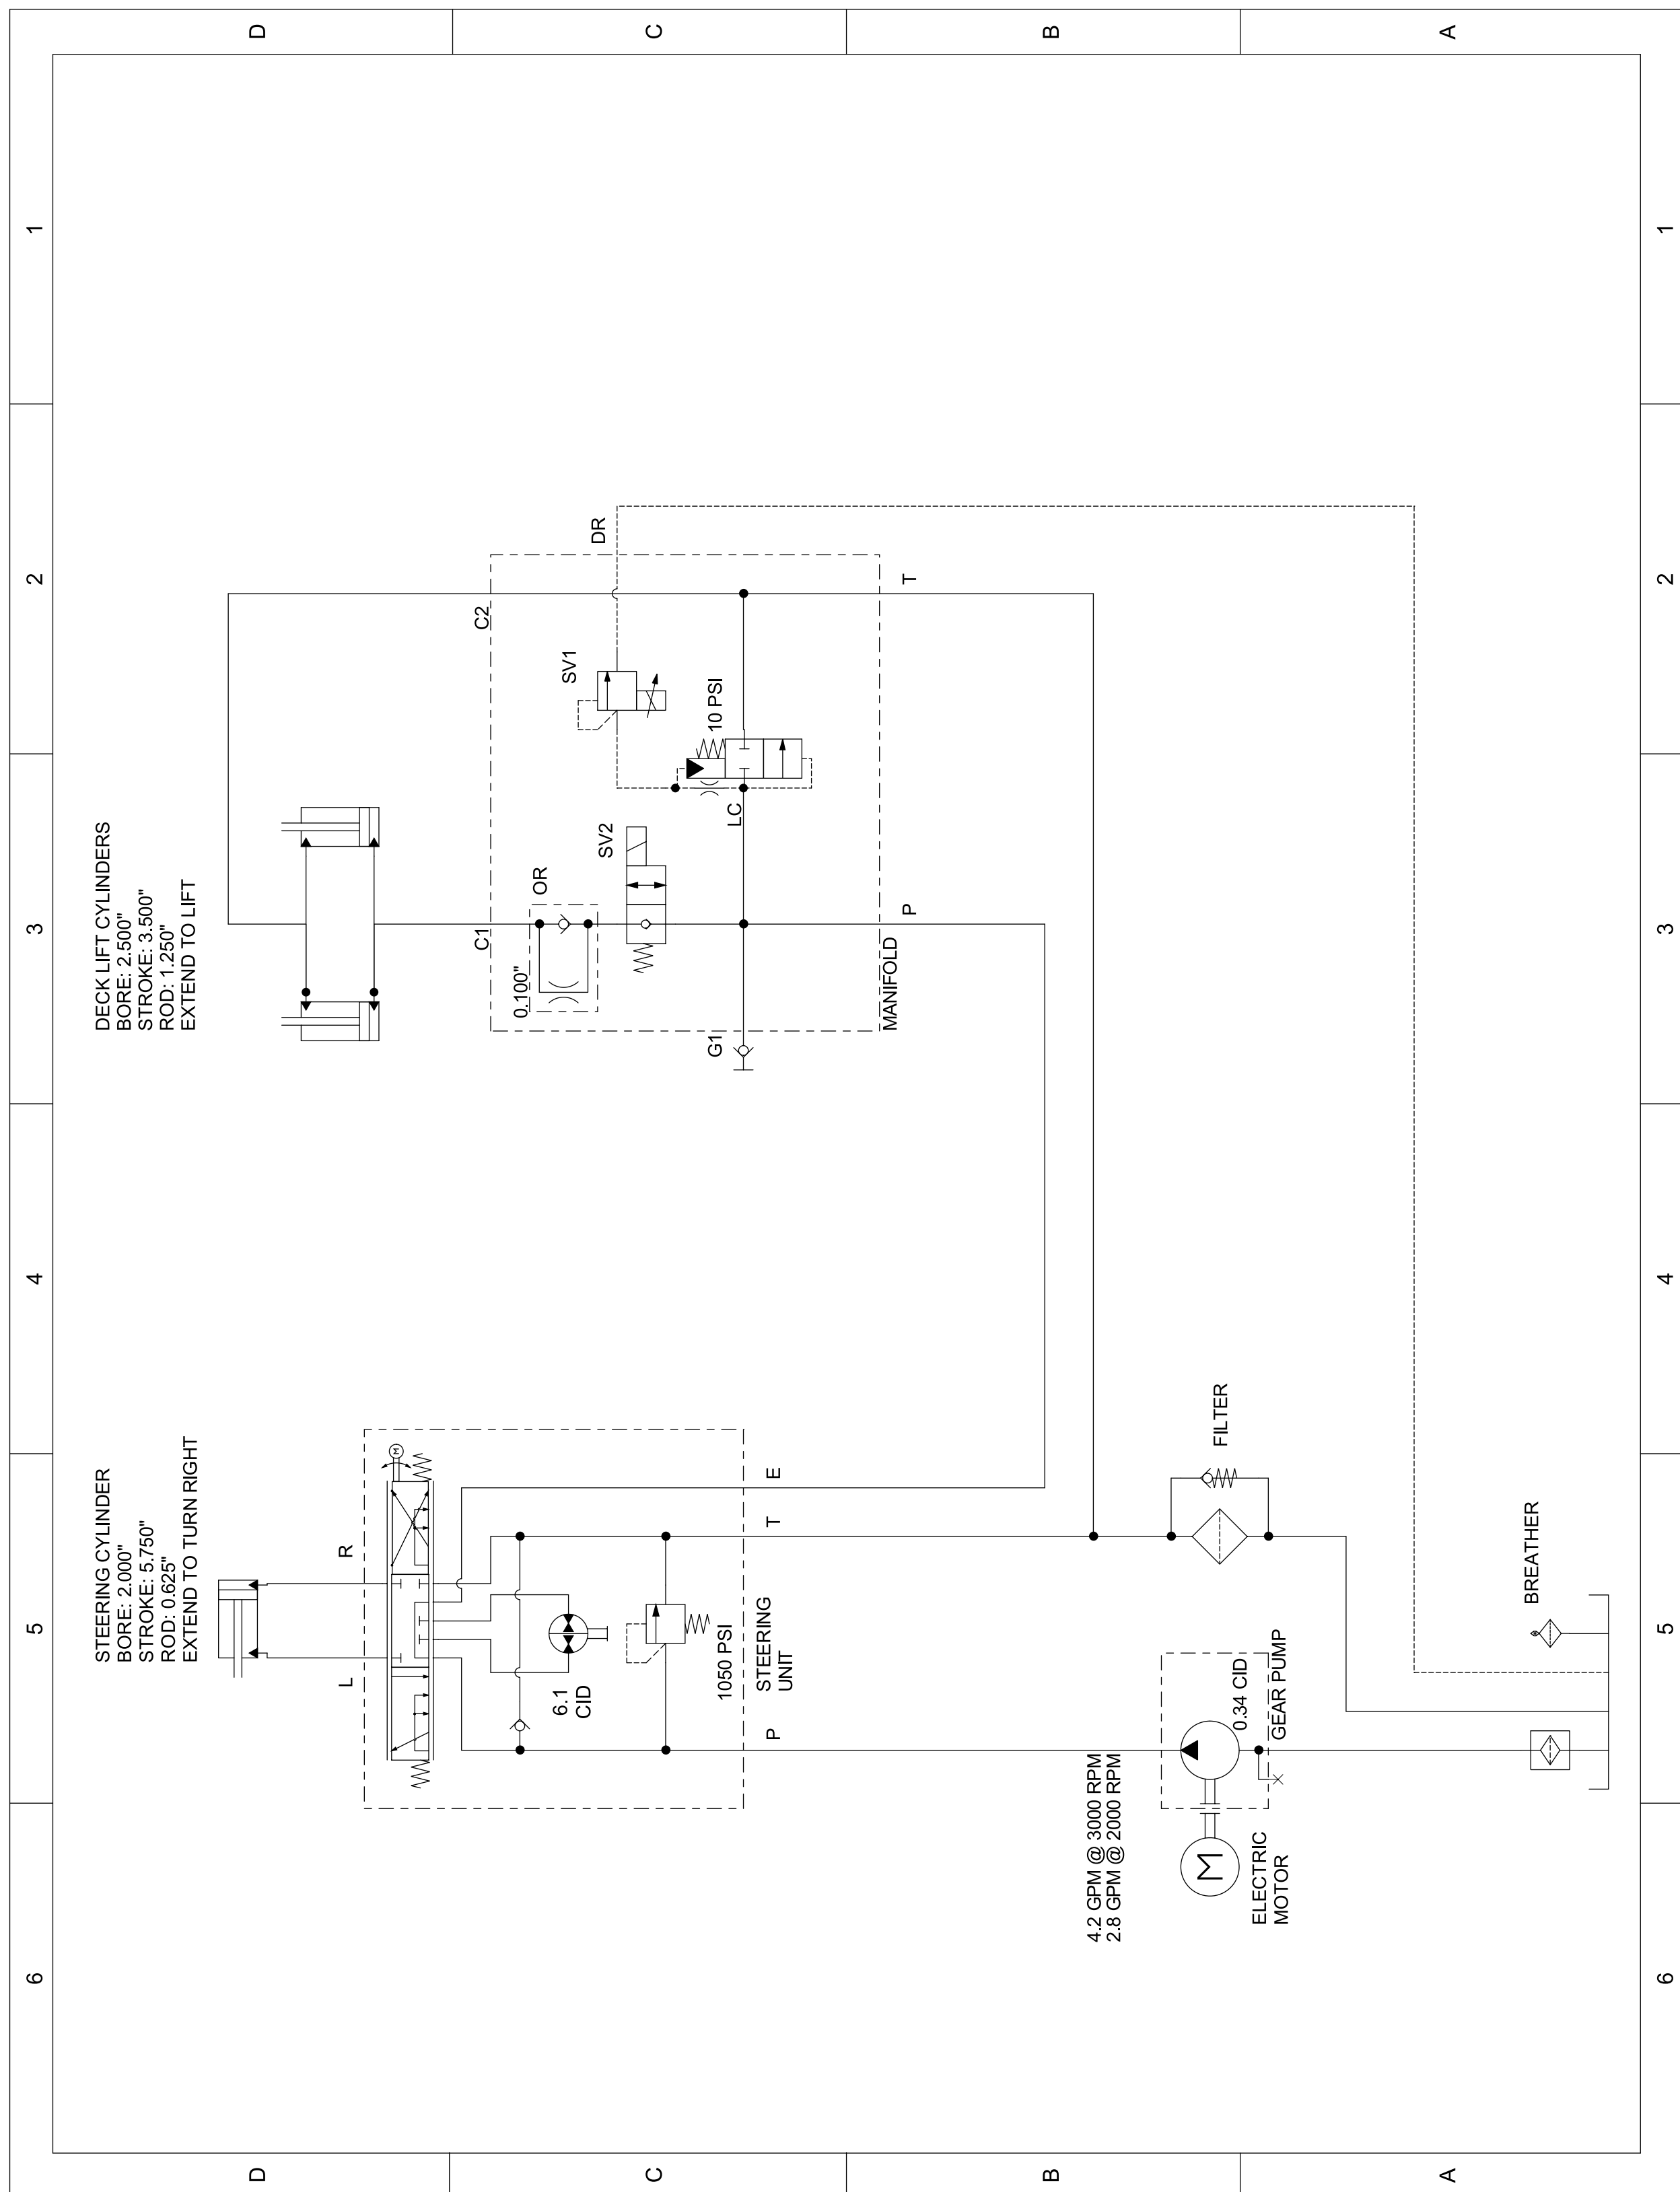

Groundmaster® e3200 2-Wheel Drive and e3300 All-Wheel Drive Traction Unit

Model No. 31800—Serial No. 400000000 and Up

Model No. 31802—Serial No. 400000000 and Up

Hydraulic Schematic

Model No. 31800 and 31802
145-1006 Rev A
1 of 1

g468989