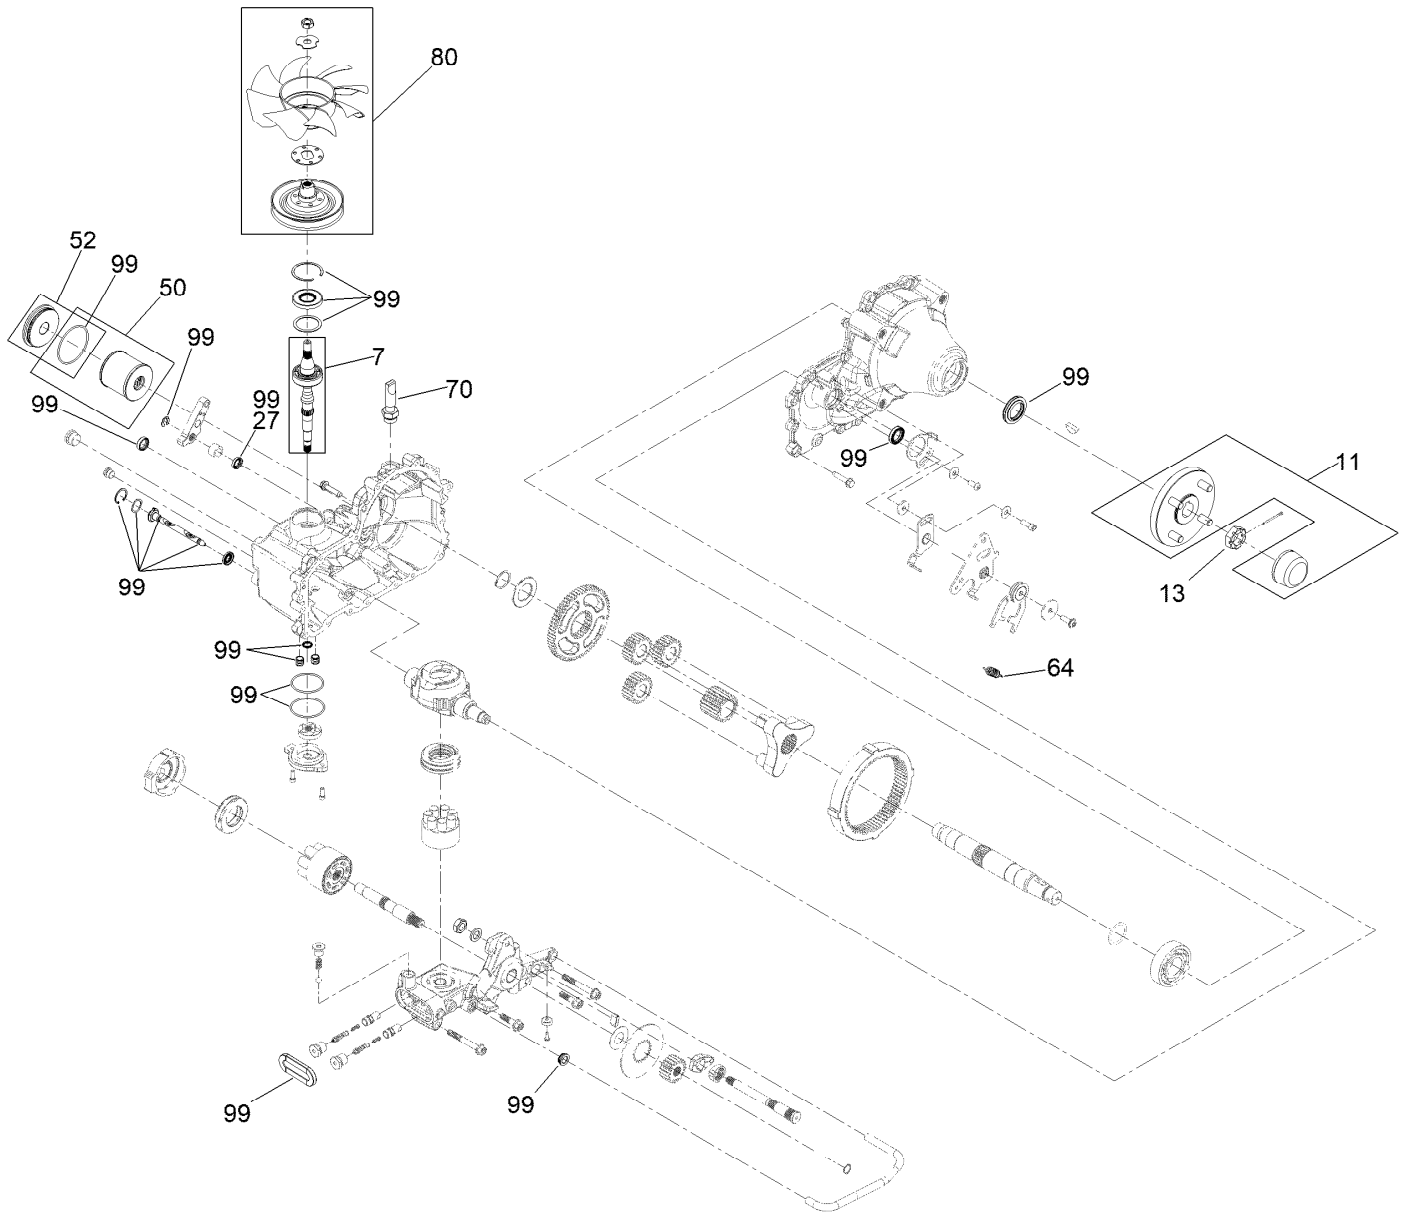

Hydro Assembly (continued)

<i>Ref.</i>	<i>Part Number</i>	<i>Qty.</i>	<i>Description</i>	<i>Ref.</i>	<i>Part Number</i>	<i>Qty.</i>	<i>Description</i>
1	138-6076	1	LH Transaxle ASM	5	3229-28	2	Screw-CARR
2	138-6077	1	RH Transaxle ASM	6	140-1225	1	ASM-Hose, Hydraulic
3	3234-38	8	Screw-HHF	15	104-7201	2	Nut-HF, NI
4	119-9908	1	Hydraulic Reservoir ASM	17	126-9835	1	Belt-V
4:1	109-3320	1	Cap-Reservoir, HYD				

LH Transaxle Assembly No. 138-6076