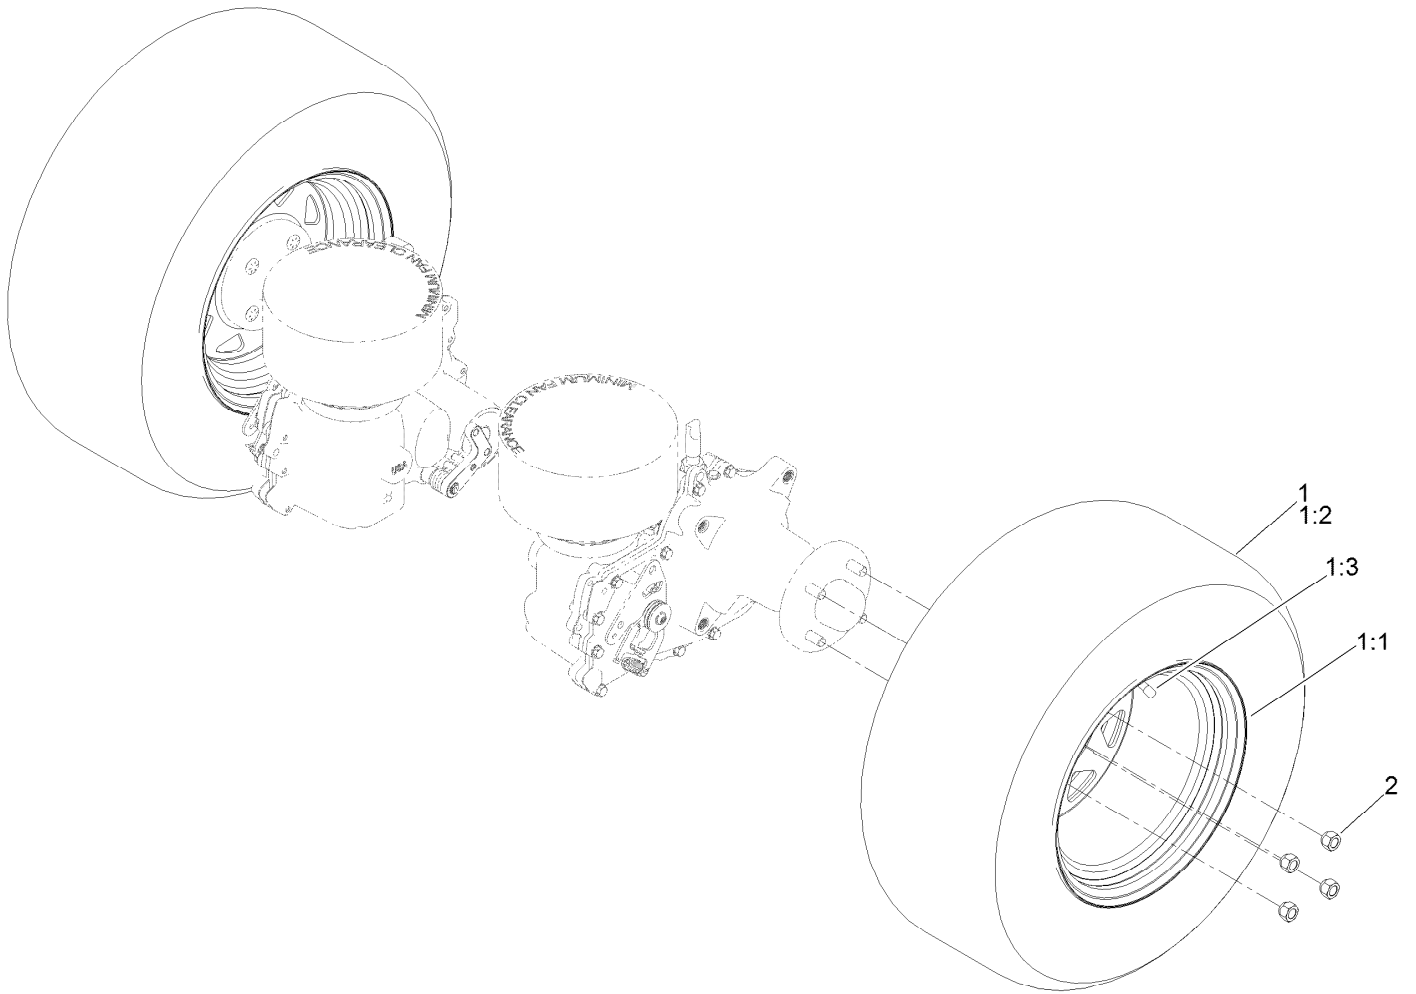

Rear Wheel Assembly