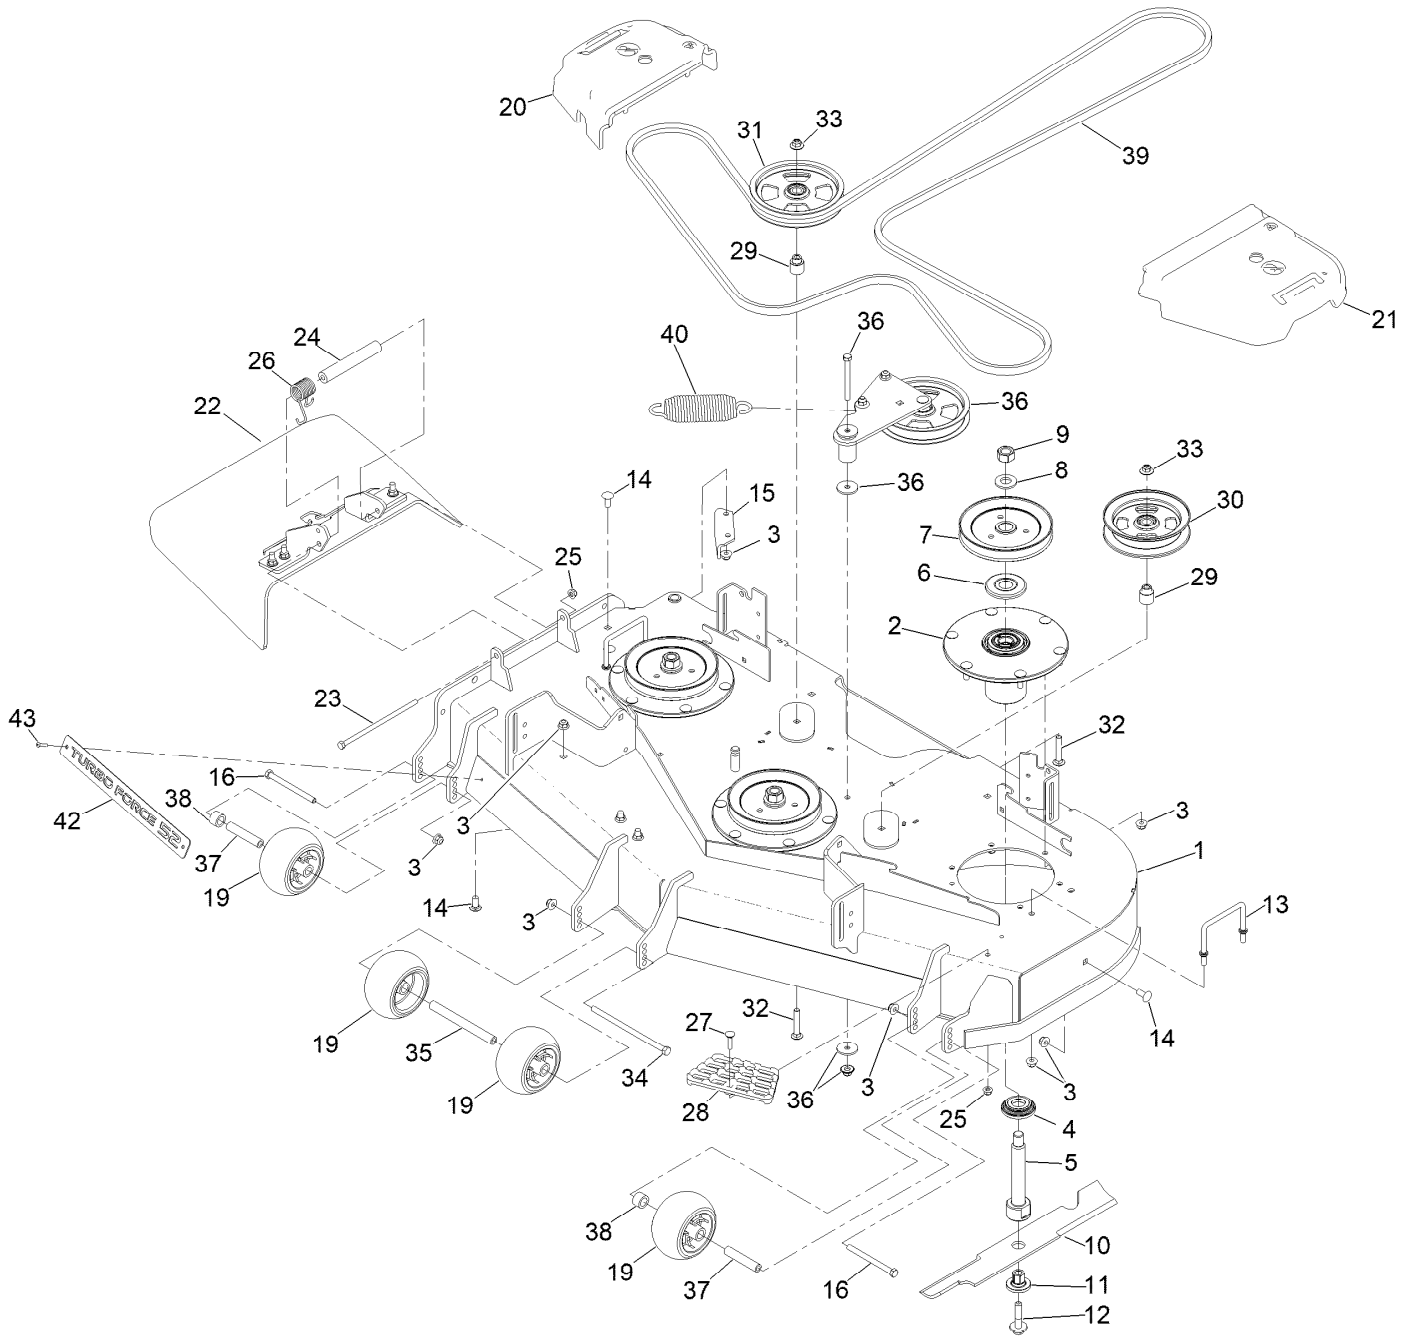

Deck Assembly

Deck Assembly (continued)

<i>Ref.</i>	<i>Part Number</i>	<i>Qty.</i>	<i>Description</i>	<i>Ref.</i>	<i>Part Number</i>	<i>Qty.</i>	<i>Description</i>
1	147-4996	1	Deck Decal ASM	23	322-50	1	Screw-HH
2	137-9780	3	Spindle ASM	24	105-4622	1	Spacer
3	104-8301	33	Nut-HF, NI	25	104-8300	2	Nut-HF, NI
4	137-9784	3	Guard-Bottom	26	108-4052	1	Spring-Torsion
5	138-6045	3	Shaft-Spindle	27	3230-3	1	Screw-CARR
6	103-1330	3	Guard-Bearing, Top	28	126-4781-03	1	Step-Deck
7	138-6058	3	Sheave-Blade Drive 6.50	29	139-8061	2	Bushing, Idler
8	103-2802	3	Washer	30	132-9425	1	Pulley-Idler, Flat
9	116-7306	3	Nut-Hex	31	132-9424	1	Pulley-Idler, Flat
10	140-1242	3	Blade-Flow, High	32	3231-7	2	Screw-CARR
11	137-9787	3	Bushing-Hex	33	109-6658	2	Nut-Flange, NI
12	109-9220	3	Screw-Sems	34	108-5388	1	Screw-HH
13	109-6982	2	Wireform-Cover	35	98-5967	1	Spacer-Wheel
14	3231-27	8	Screw-CARR	36	139-1087	1	Idler Arm ASM
15	107-8541-01	1	Baffle-Discharge	37	133-2129	2	Tube-Shafting
16	323-23	2	Screw-HH	38	133-2128	2	Tube-Spacer
19	1-603299	4	Roller-Scalp, Anti	39	144-0356	1	Belt-V
20	109-6935	1	Cover-Belt, RH	40	116-6317	1	Spring-Extension
21	109-6936	1	Cover-Belt, LH	42	147-4975-03	1	Plate-Turbo Force [black]
22	144-2635	1	Rubber Deflector ASM	43	130-8451	2	Rivet-Trifold