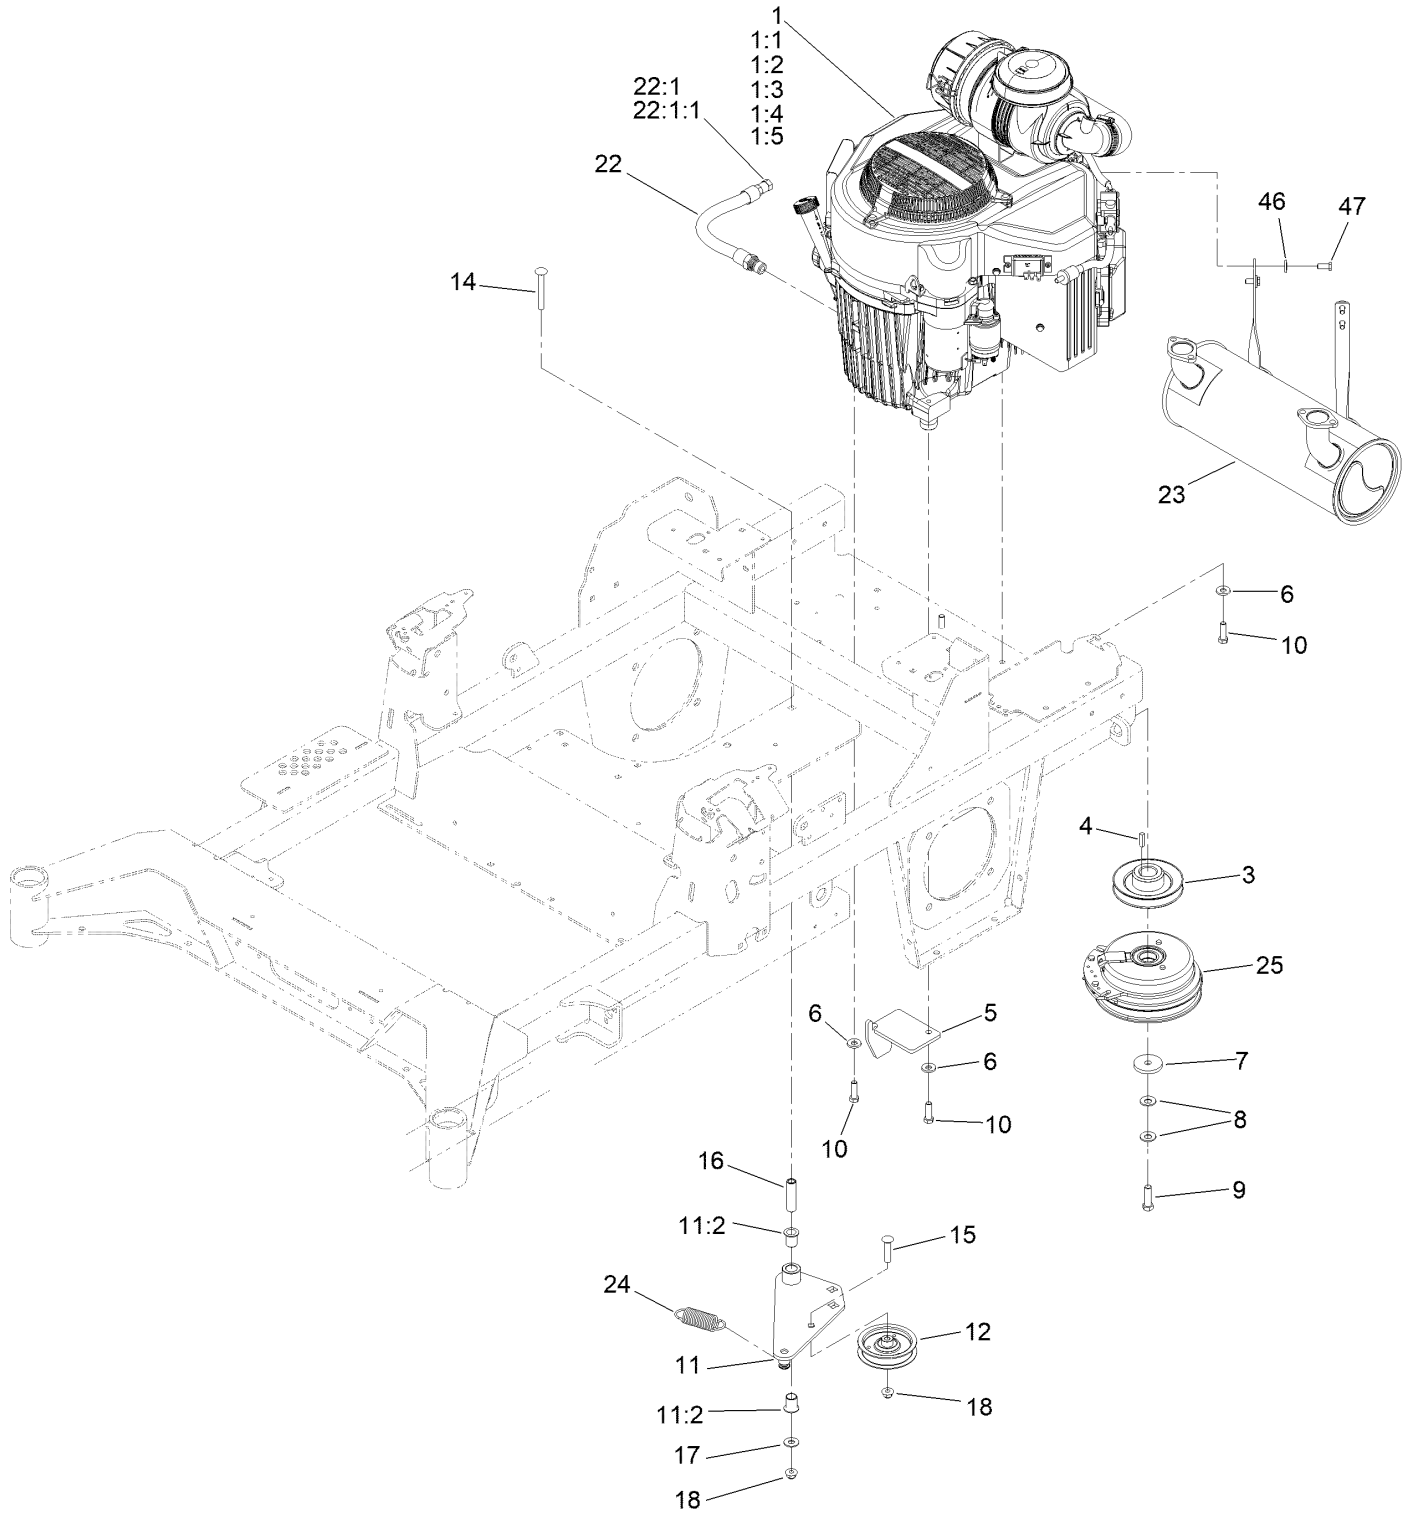

Engine, Clutch and Muffler Assembly

Engine, Clutch and Muffler Assembly (continued)

<i>Ref.</i>	<i>Part Number</i>	<i>Qty.</i>	<i>Description</i>	<i>Ref.</i>	<i>Part Number</i>	<i>Qty.</i>	<i>Description</i>
1		1	Engine-Kawasaki, Fx921V-_s25-R ■▲	11:2	138-2573	2	Bushing-Flange
1:1	KW10761	1	Filter-Oil Kaw	12	140-4964	1	Pulley-Idler, Flat
1:2	119-5944	1	Element-Filter, Air (Outer)	14	3231-42	1	Screw-CARR
1:3	119-5945	1	Element-Filter, Air (Inner)	15	3231-29	1	Screw-CARR
1:4	142-6949	1	Filter-Fuel	16	139-6690	1	Bushing, Idler Pivot
1:5	KW10676	2	Spark Plug	17	3256-4	1	Washer-Flat
3	139-6702	1	Sheave, W/Hub	18	104-8301	2	Nut-HF, NI
4	1-807259	1	Key	22	116-4924	1	Engine Oil Drain Hose ASM
5	140-1190	1	Anchor-Clutch	22:1	353-508	1	Plug-HH ●
6	98-5975	4	Washer-Belleville	22:1:1	237-42	1	O-Ring
7	109-6919	1	Washer-Plain	23	140-8002	1	Muffler
8	1-603610	2	Washer-Spring	24	1-653331	1	Spring-Idler
9	109-9761	1	Screw-HH	25	116-1604	1	Clutch
10	323-7	4	Screw-HH	46	1-303334	4	Washer-Spring
11	144-2671	1	Idler Arm ASM	47	33114-020	4	Screw-HH

● Torque to 24-26 ft-lb
▲ Obtain parts from www.kawpower.com

■ Not serviced separately